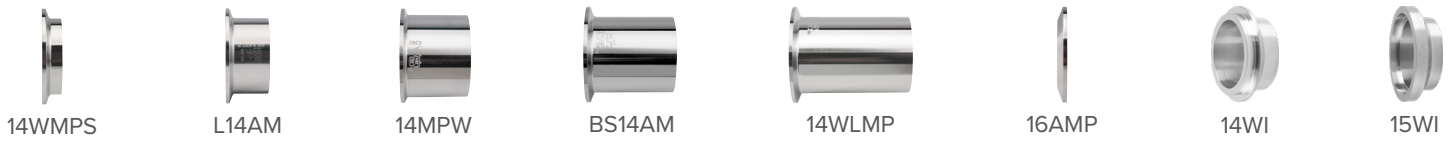

SANITARY FITTING REFERENCE

90° ELBOWS

45° ELBOWS

TEES & CROSSES

FERRULES

REDUCERS & ADAPTERS

CLAMPS

HANGERS