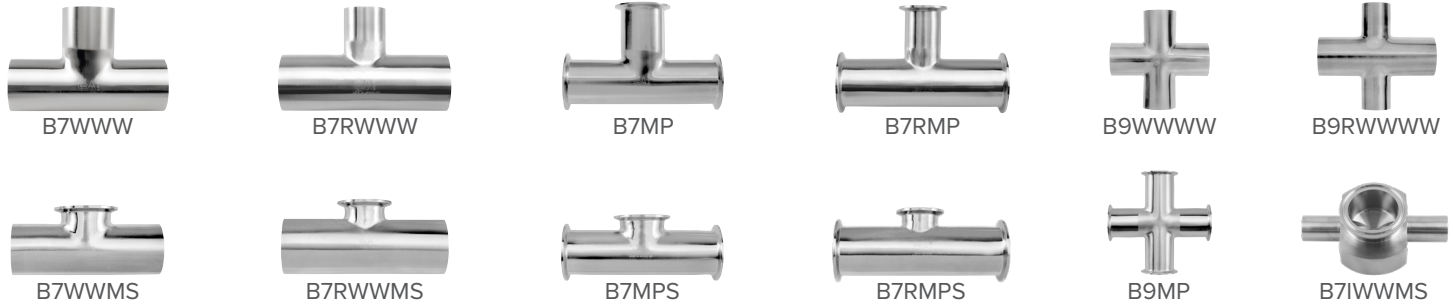

SANITARY FITTING REFERENCE

90° ELBOWS

45° ELBOWS

TEES & CROSSES

FERRULES

REDUCERS & ADAPTERS

CLAMPS

HANGERS