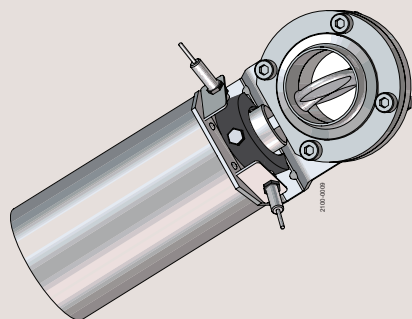

Mounting instruction

Mounting of safety bracket for LKB

How to contact Alfa Laval
Up-to-date Alfa Laval contact details
for all countries are always available on
our website www.alfalaval.com

ESE02708EN
9611-99-5642

2013-12

2.

F = Screws
G = Sensors

2100-0011

1.

A = Hex bolt
B = Round head bolt
C = Indication screw
D = Safety bracket
E = Bracket

2100-0010