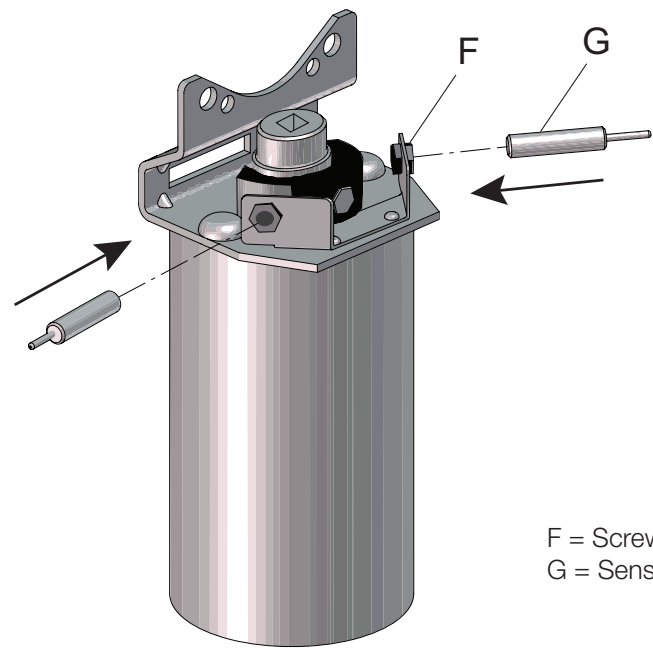

Mounting instruction

Mounting of safety bracket for LKB

How to contact Alfa Laval
Up-to-date Alfa Laval contact details
for all countries are always available on
our website www.alfalaval.com

ESE02708EN
9611-99-5642

2013-12

2.

F = Screws
G = Sensors

2100-0011

1.

A = Hex bolt
B = Round head bolt
C = Indication screw
D = Safety bracket
E = Bracket

2100-0010