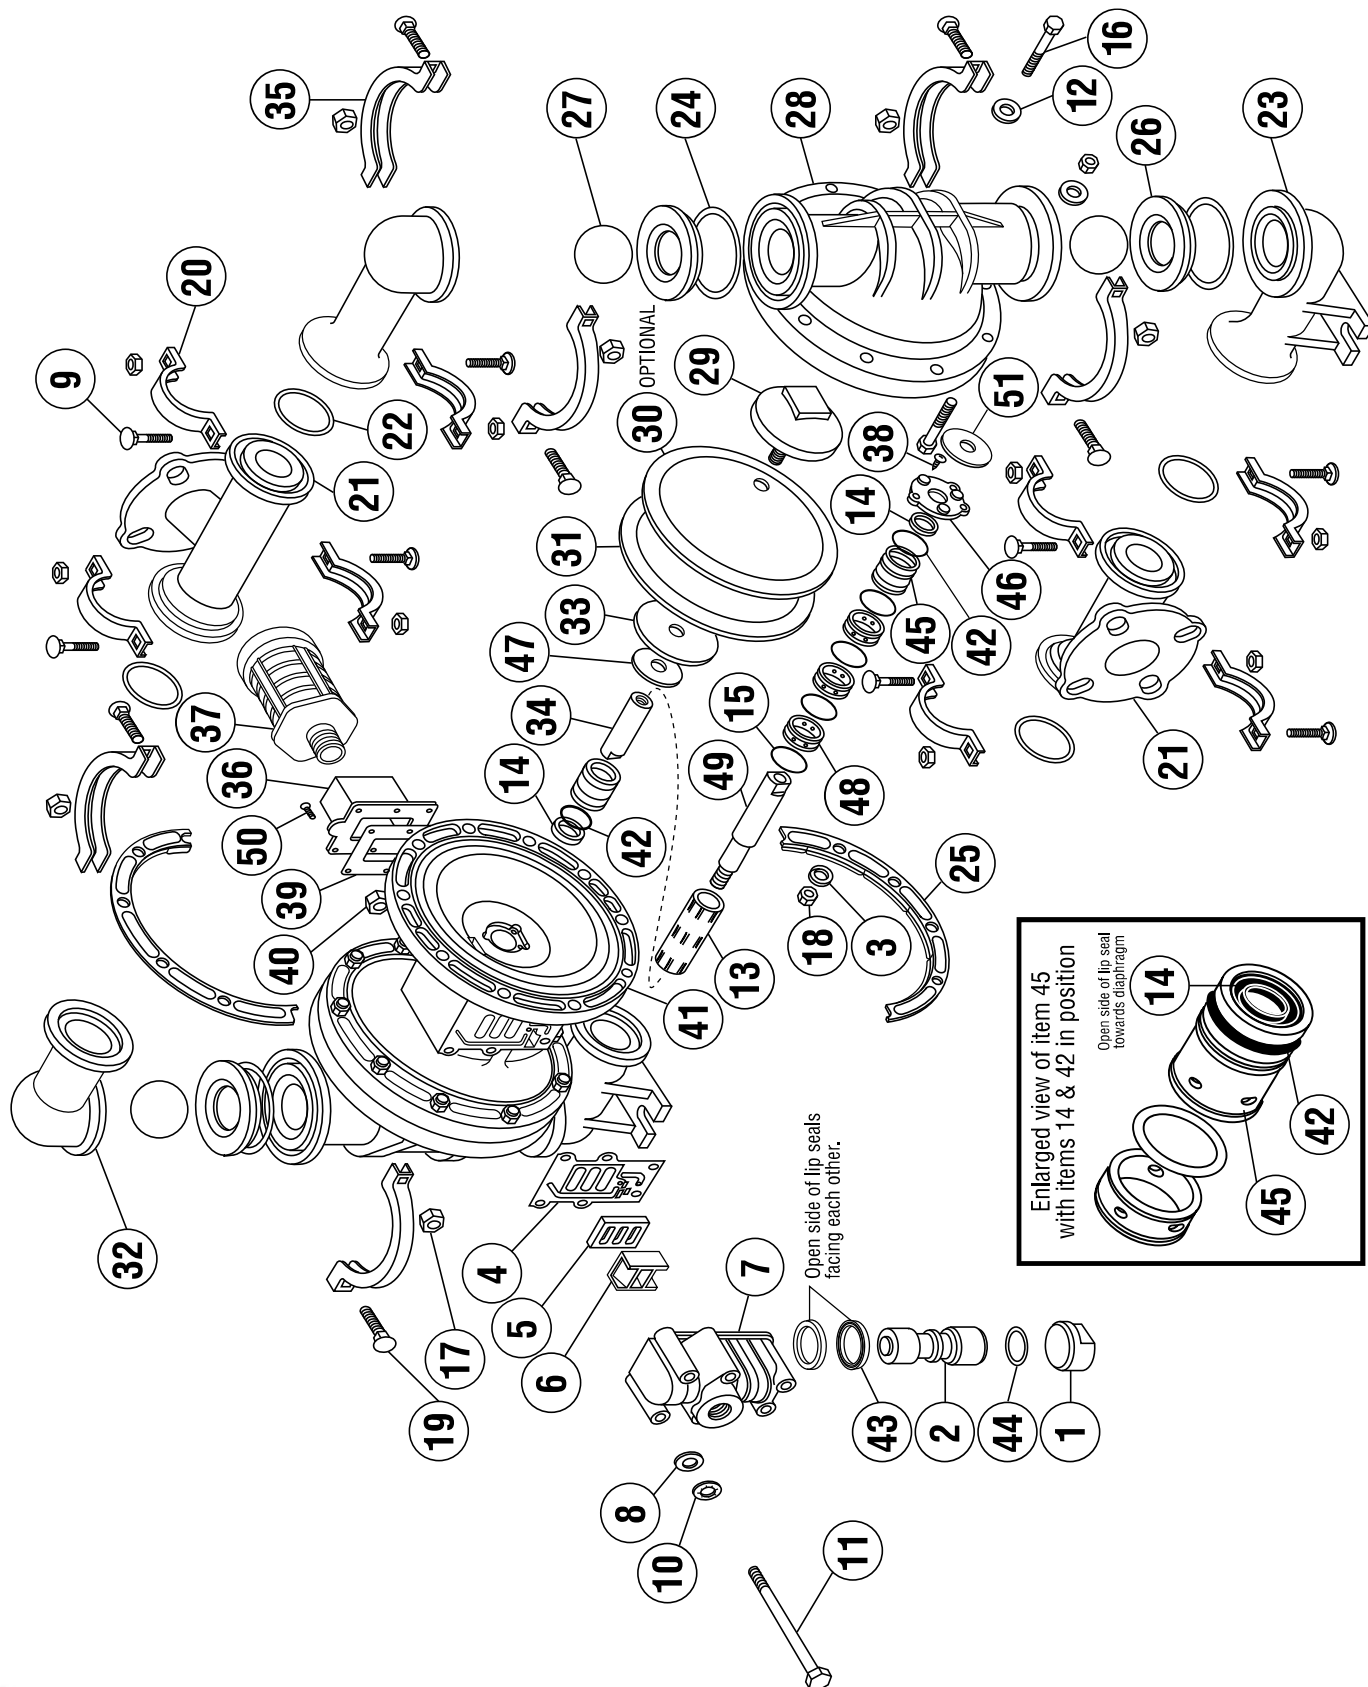

EXPLODED VIEW & PARTS LIST

C150-FP* - **** - *** CLAMPED PLASTIC

PARTS LIST - CLAMPED PLASTIC

C150-FP*-****-***

ITEM	DESCRIPTION	QTY	PUMP MODEL	PART NO.	MATERIAL
1	AIR VALVE END PLUG	1	ALL MODELS	11703-60	Polypropylene
2	AIR VALVE SPOOL	1	ALL MODELS	10481-31	Acetal
3	COMPRESSION WASHER (1/2")	20	ALL MODELS (NON-PTFE COATED)	12319-26	Stainless Steel
4	AIR VALVE GASKET	1	ALL MODELS	12121-19	Nitrile
5	SHUTTLE PLATE	1	ALL MODELS	10450-77	Ceramic
6	SHUTTLE	1	ALL MODELS	10430-00	Special
7	AIR VALVE BODY	1	ALL MODELS	11617-60	Polypropylene
8	FLAT WASHER (1/4")	6	ALL MODELS (NON-PTFE COATED)	12300-26	Stainless Steel
9	CARR. BOLT (5/16" X 1-1/2")	8	ALL MODELS (NON-PTFE COATED)	12509-26	Stainless Steel
10	LOCK WASHER (1/4")	6	ALL MODELS (NON-PTFE COATED)	12350-26	Stainless Steel
11	CAP SCREW (1/4" X 6")	6	ALL MODELS (NON-PTFE COATED)	12515-26	Stainless Steel
12	FLAT WASHER (1/2")	20	ALL MODELS (NON-PTFE COATED)	12306-26	Stainless Steel
13	PILOT SLEEVE	1	ALL MODELS	10106-31	Acetal
14	LIP SEAL (Diaphragm Rod)	2	ALL MODELS	12002-76	Nitrile
15	O-RING (End Spacer)	4	ALL MODELS	11919-16	Urethane
16	CAP SCREW (1/2" X 3 1/4")	20	ALL MODELS (NON-PTFE COATED)	12555-26	Stainless Steel
17	HEX NUT (5/16" - 18)	16	ALL MODELS (NON-PTFE COATED)	12601-26	Stainless Steel
18	HEX NUT (1/2" - 13)	20	ALL MODELS (NON-PTFE COATED)	12604-26	Stainless Steel
19	CARR. BOLT (5/16 X 2")	8	ALL MODELS (NON-PTFE COATED)	12529-26	Stainless Steel
20	CLAMP (Manifold) [Complete With Fasteners]	4	ALL MODELS (NON-PTFE COATED)	12901-26	Stainless Steel
21	MANIFOLD	2	C150-FPP-****-*** C150-FPK-****-***	10581-40 10581-56	Polypropylene PVDF
22	O-RING (Manifold)	4	C150-FP*-***N-*** C150-FP*-***V-*** C150-FP*-***E-*** C150-FP*-***T-***	11922-11 11922-13 11922-15 11922-17	Nitrile Viton®/FKM EPDM PTFE
23	SUCTION ELBOW	2	C150-FPP-****-*** C150-FPK-****-***	10803-40 10803-56	Polypropylene PVDF
24	O-RING (Valve Seat)	4	C150-FP*-***N-*** C150-FP*-***V-*** C150-FP*-***E-*** C150-FP*-***T-***	11926-11 11926-13 11926-15 11926-17	Nitrile Viton®/FKM EPDM PTFE
25	POWER RING (Set)	2	ALL MODELS (NON-PTFE COATED)	12812-26SET	Stainless Steel
26	VALVE SEAT	4	C150-FP*-**3*-*** C150-FP*-**P*-*** C150-FP*-**K*-***	10918-26 10918-40 10918-56	Stainless Steel Polypropylene PVDF
27	BALL	4	C150-FP*-*V**-*** C150-FP*-*G**-*** C150-FP*-*S**-*** C150-FP*-*3**-*** C150-FP*-*T**-***	11004-13 11004-19 11004-23 11004-26 11004-45	Viton®/FKM Geolast® Santoprene® Stainless Steel PTFE
28	OUTER CHAMBER	2	C150-FPP-****-*** C150-FPK-****-***	10724-40 10724-56	Polypropylene PVDF