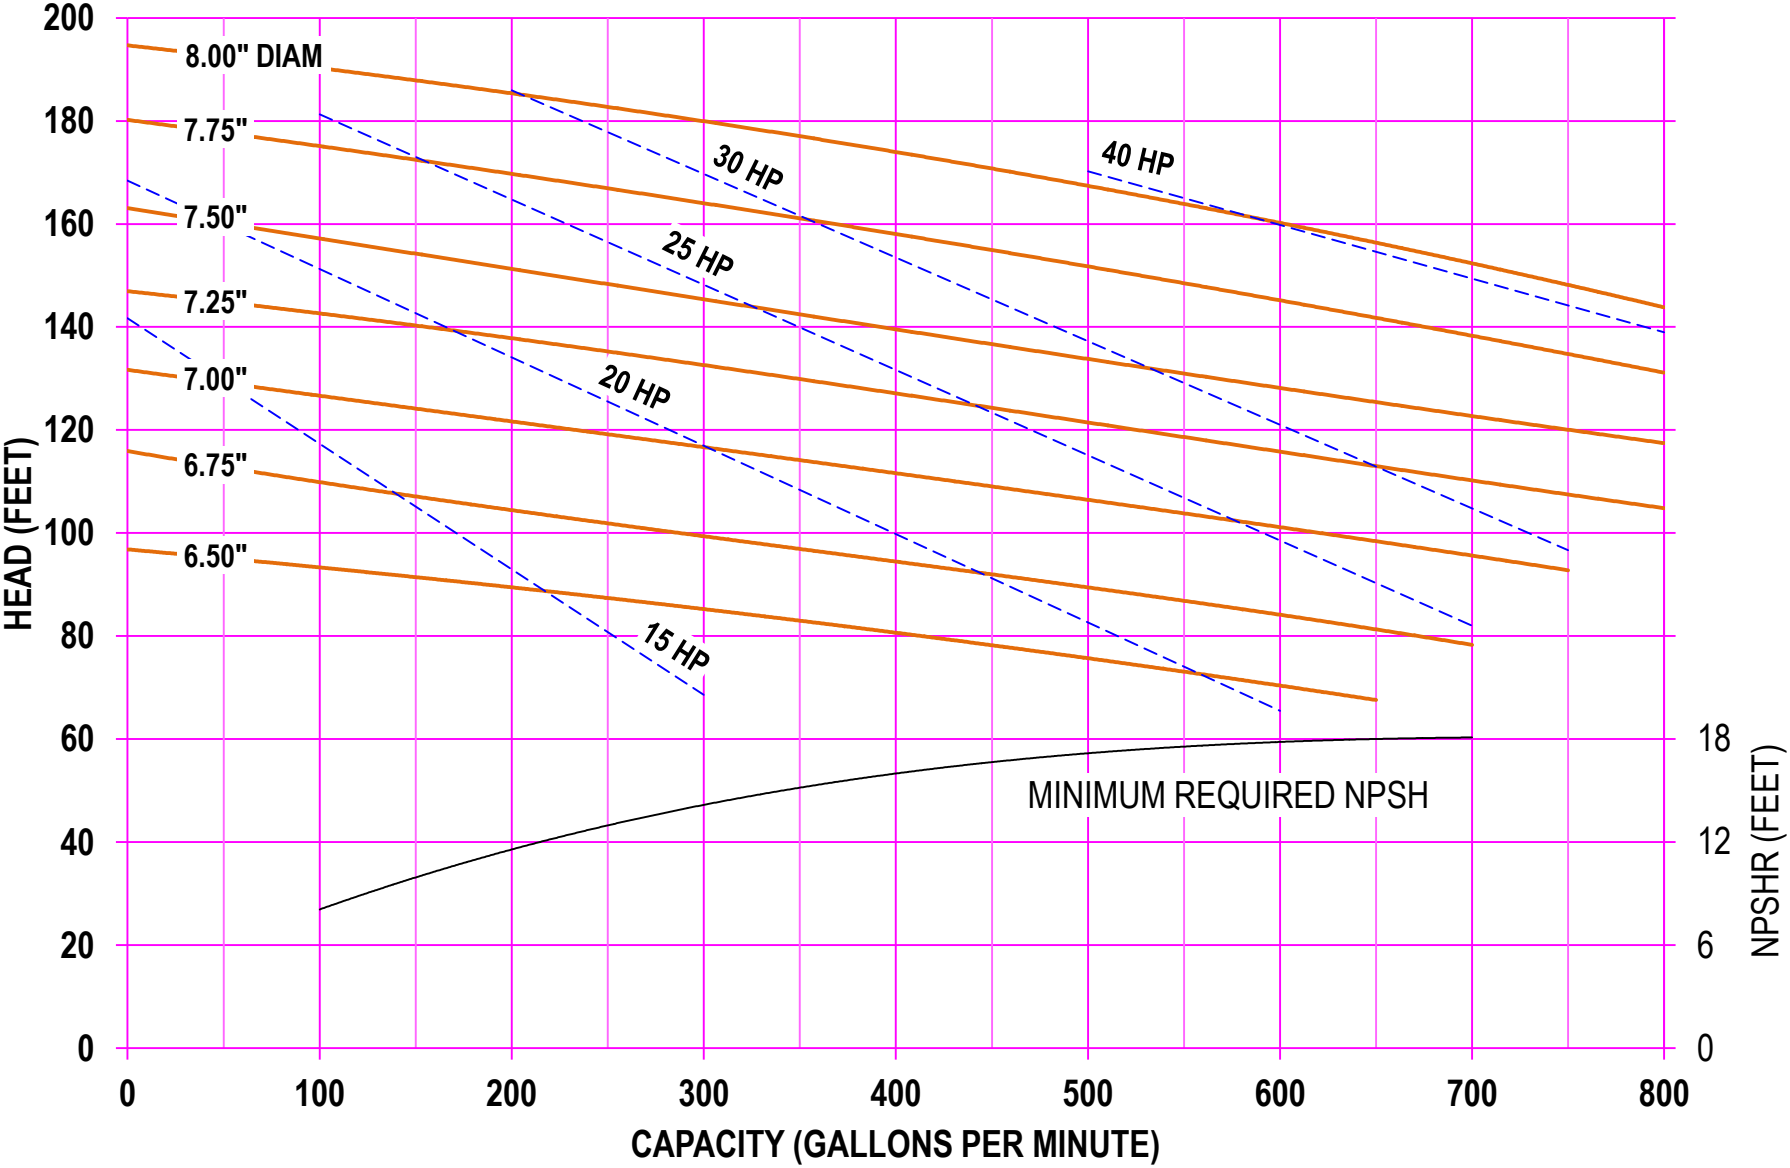

AMPCO PUMPS COMPANY, INC.
AC-SERIES 6410 6 x 4
2900 RPM