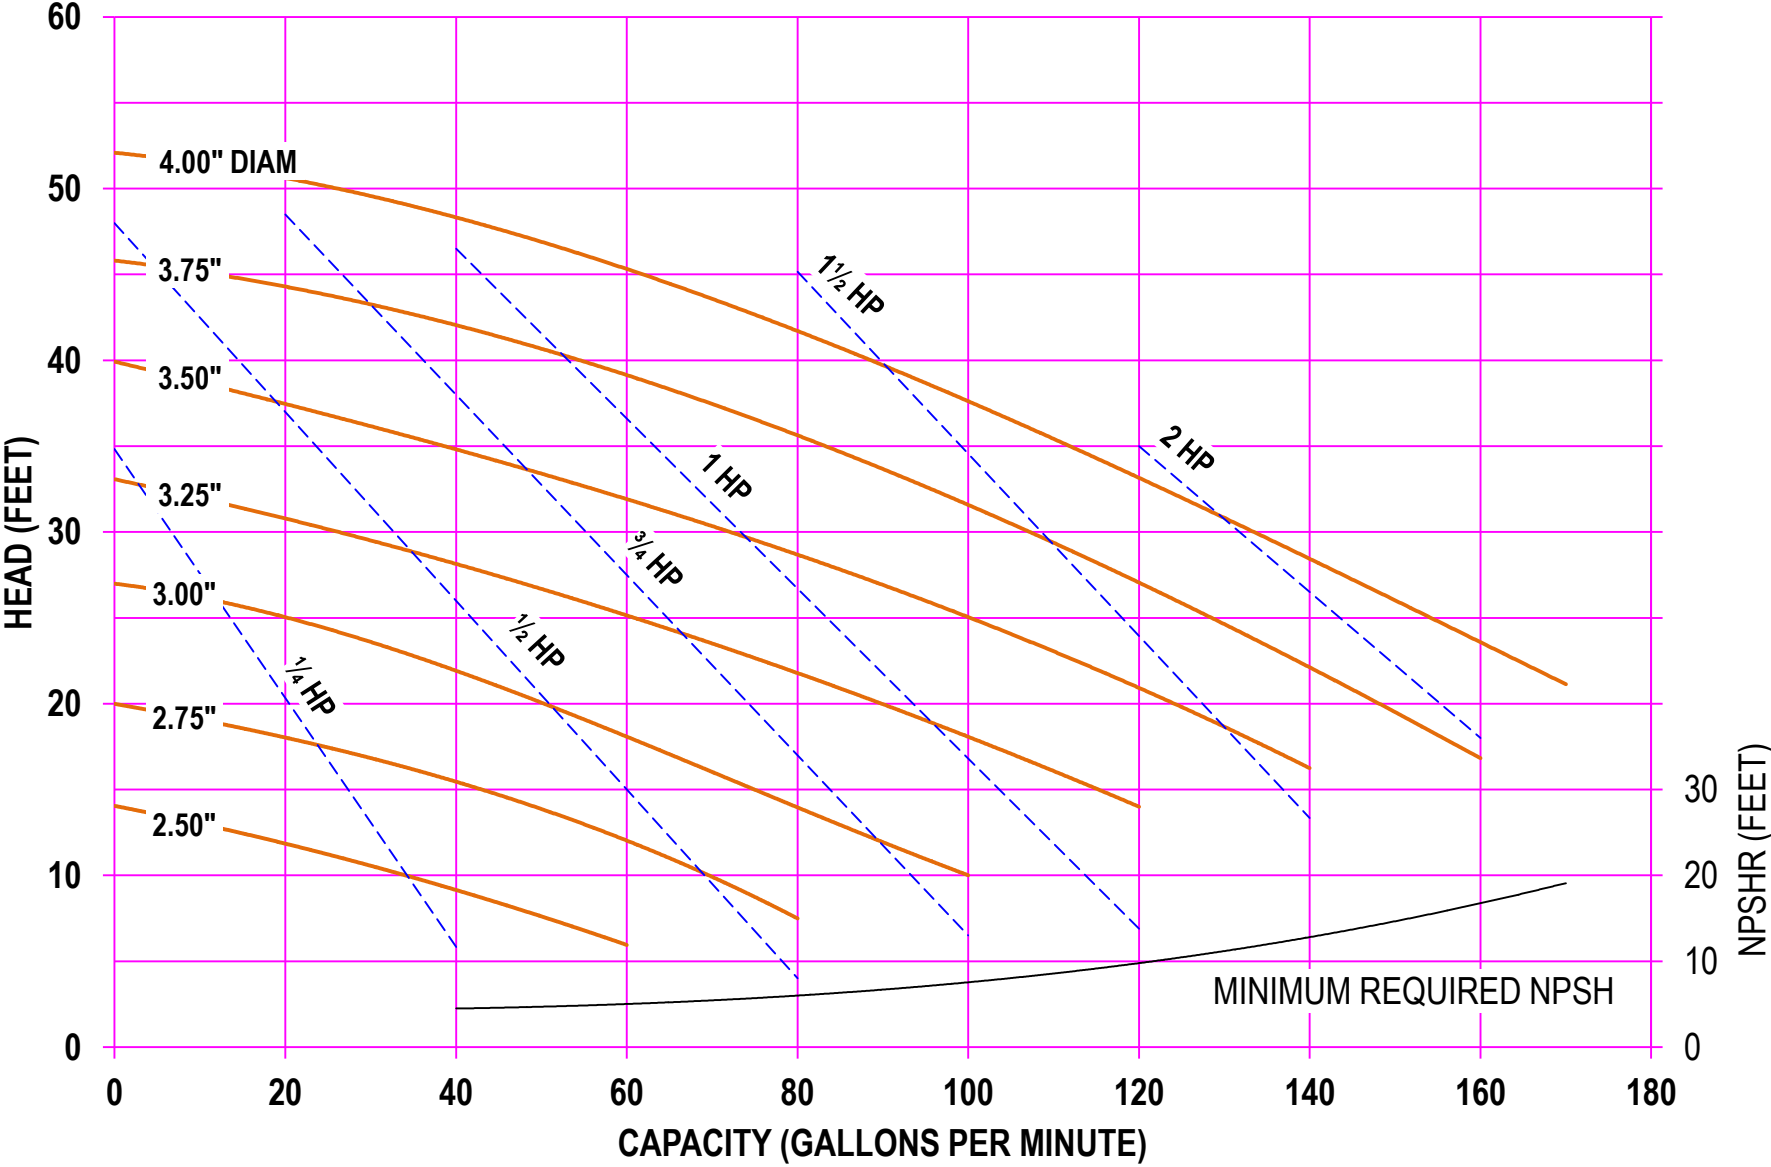

AMPCO PUMPS COMPANY, INC.
AC-SERIES 214 2 x 1½
2900 RPM