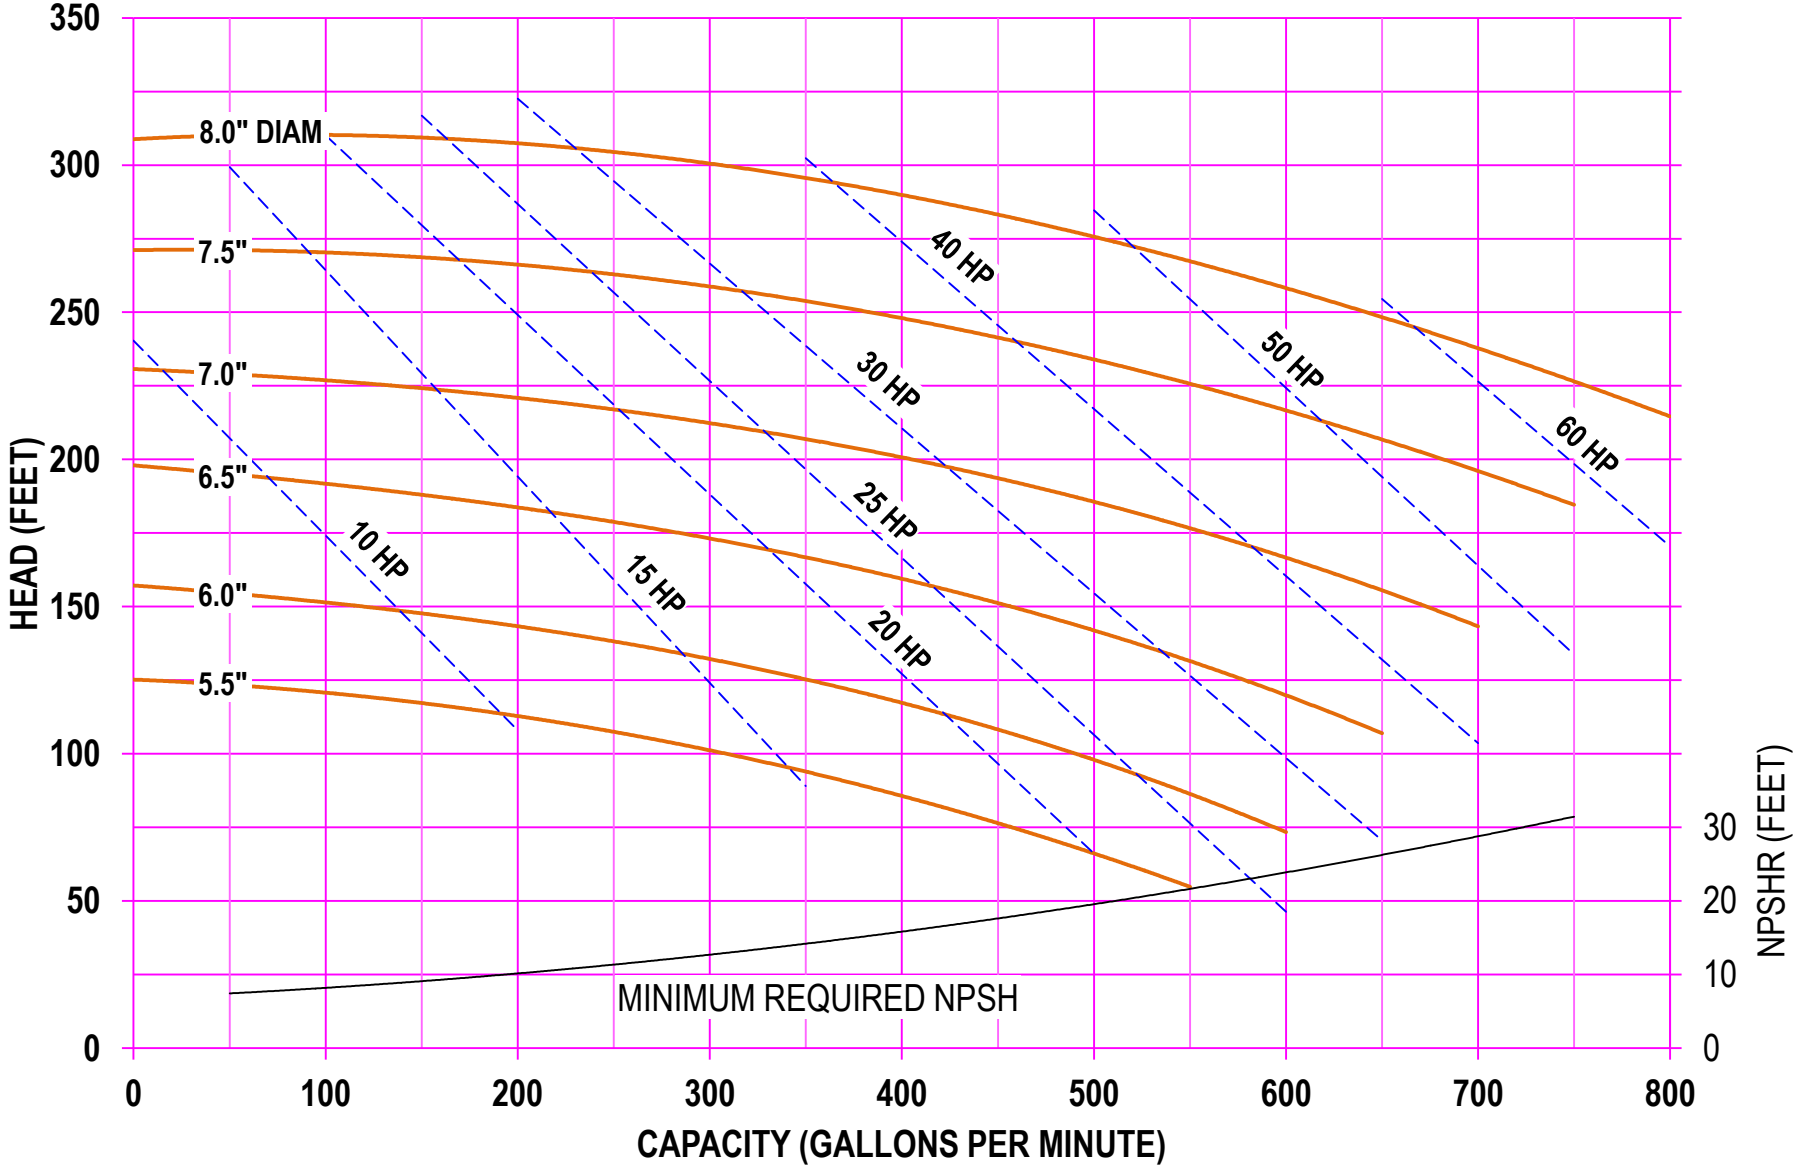

AMPCO PUMPS COMPANY, INC.
AC-SERIES 428 4 x 2
3500 RPM