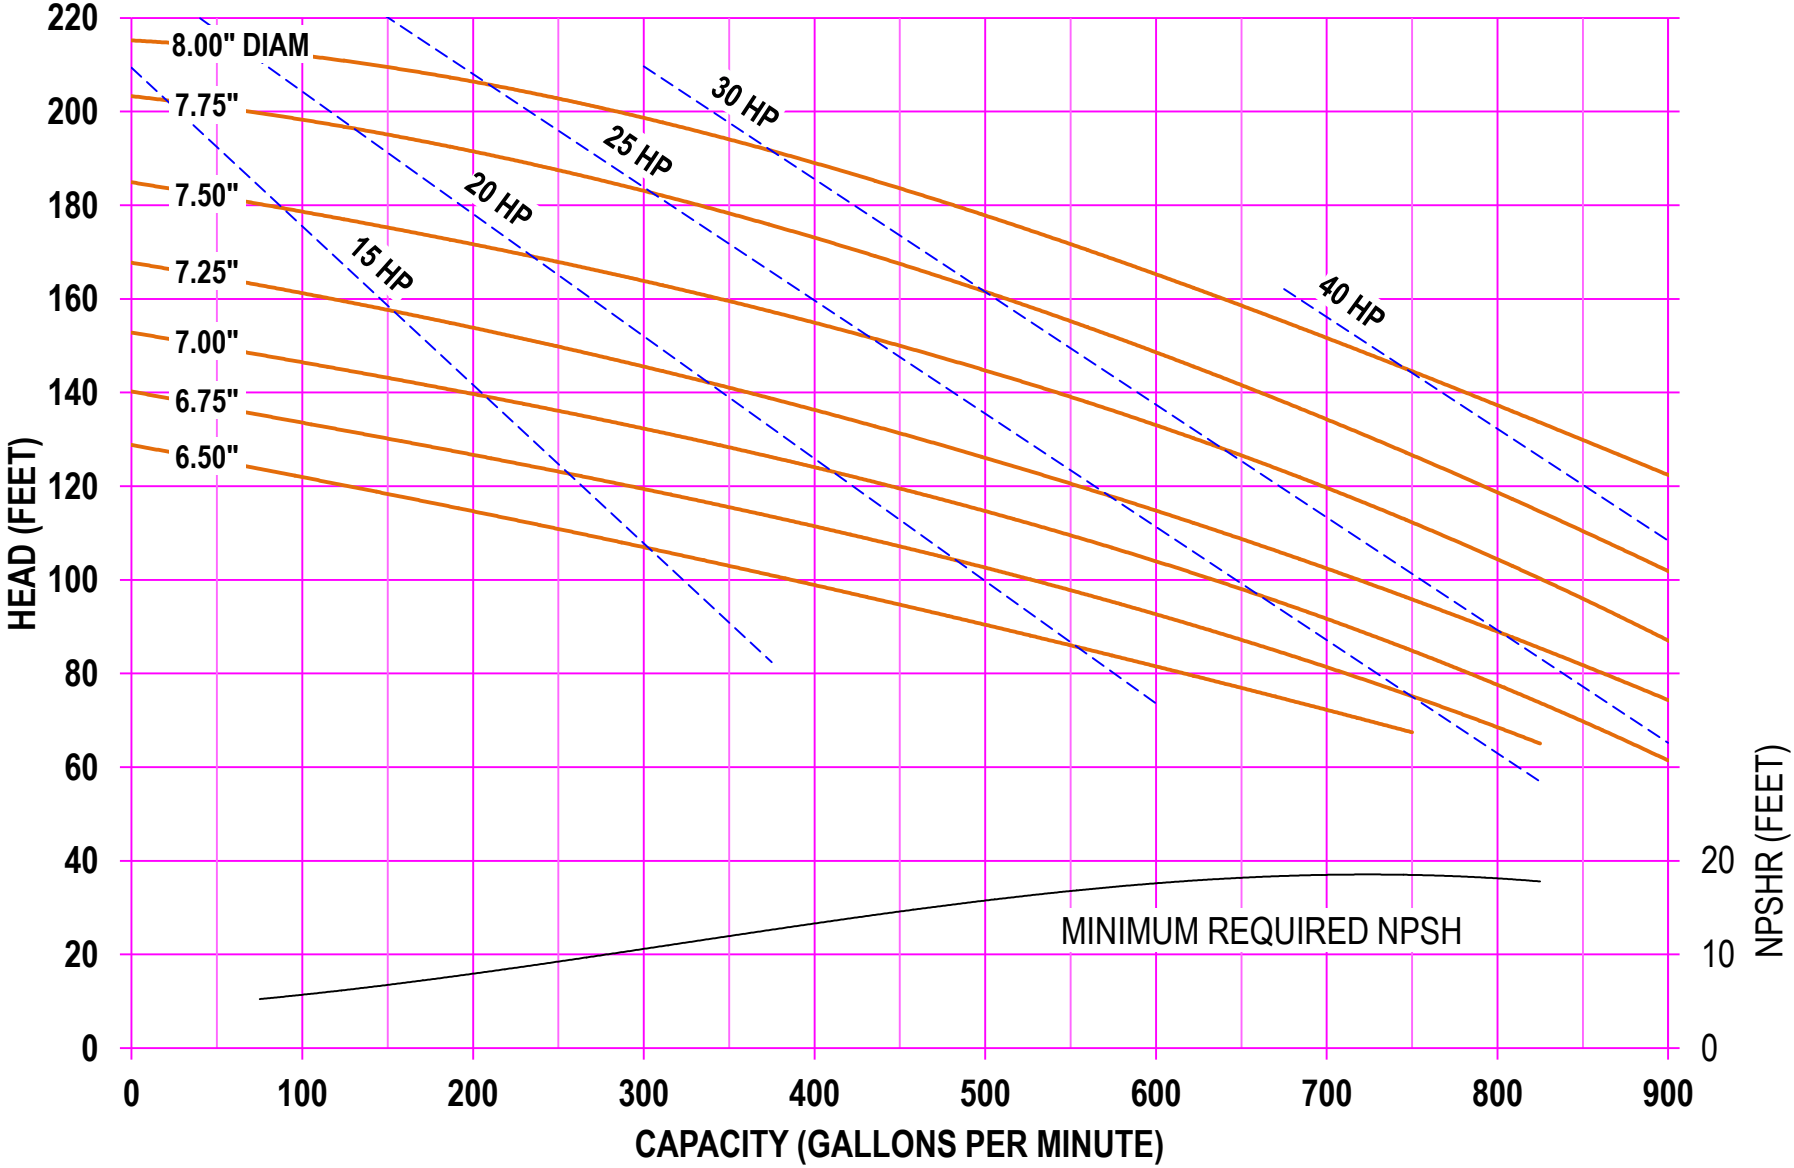

AMPCO PUMPS COMPANY, INC.
AC-SERIES 4410 4 x 4
2900 RPM