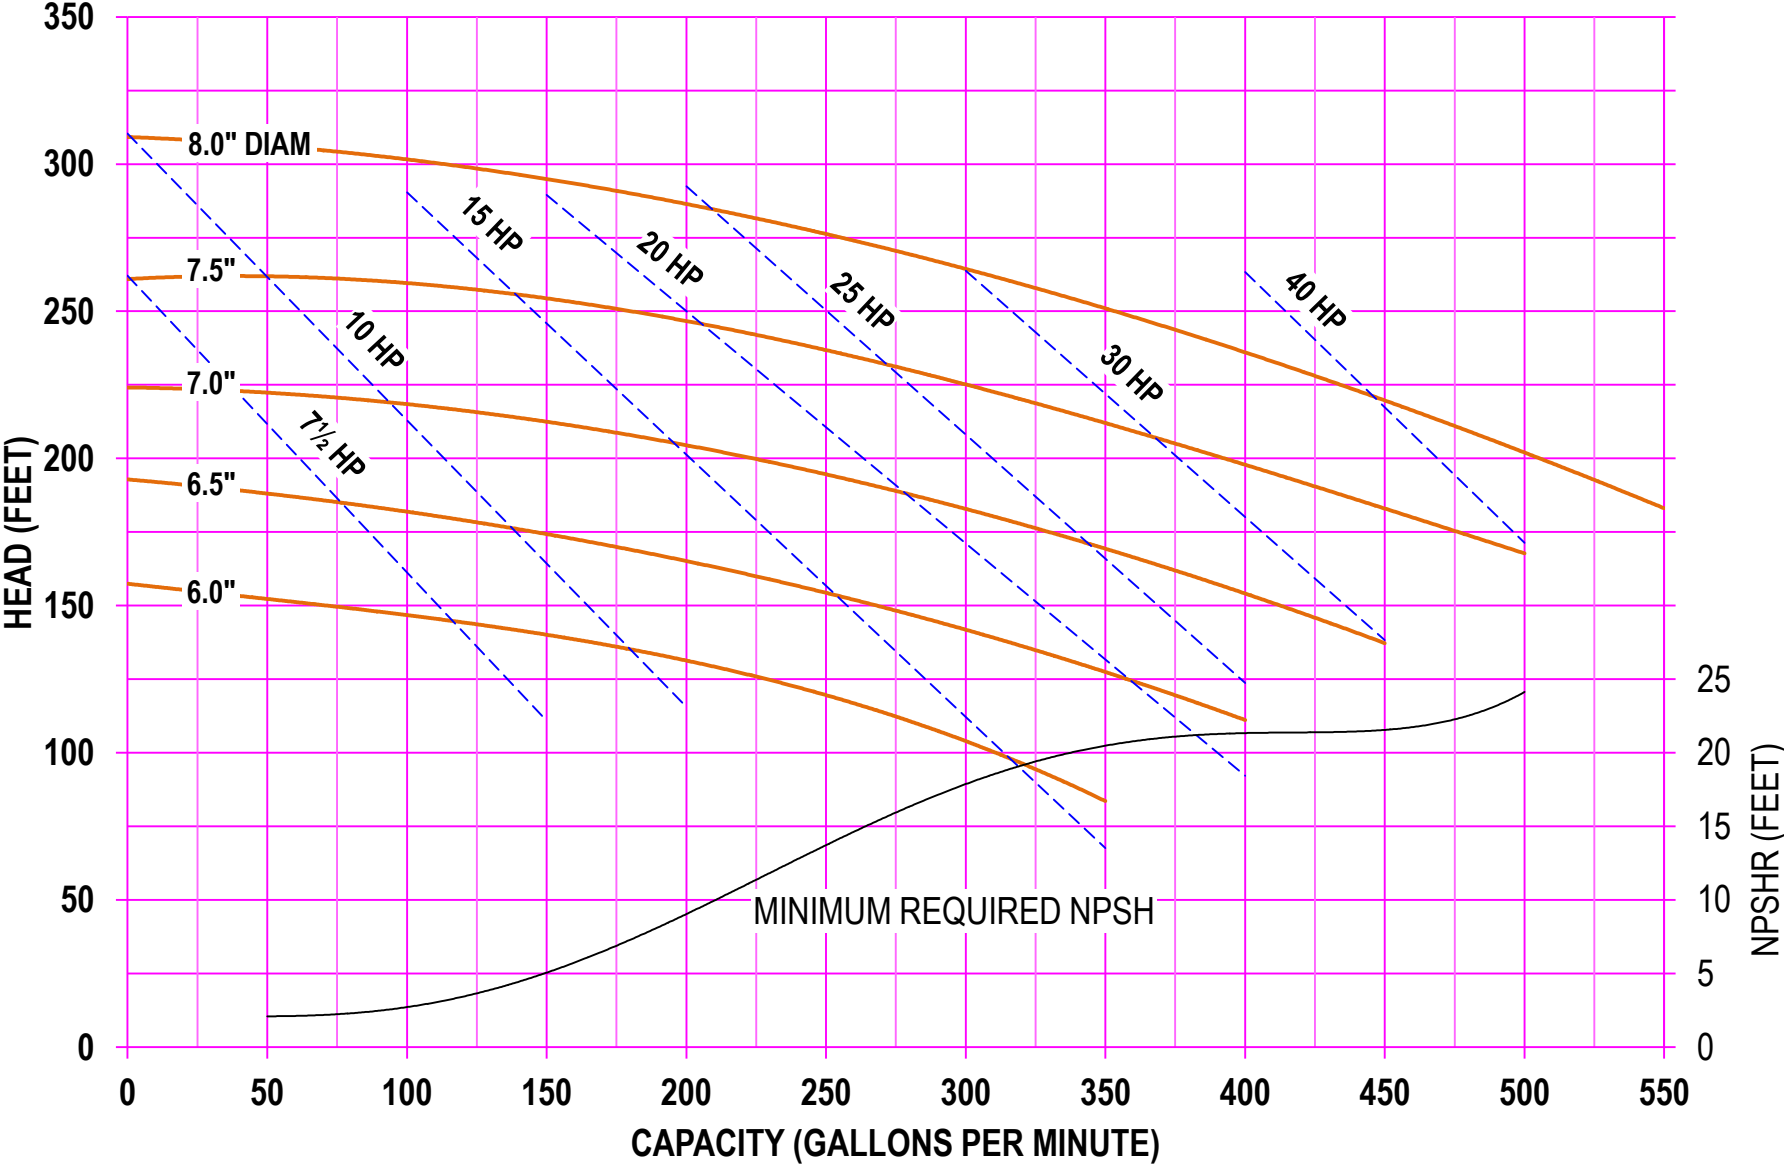

AMPCO PUMPS COMPANY, INC.
AC-SERIES 318 3 x 1½
3500 RPM