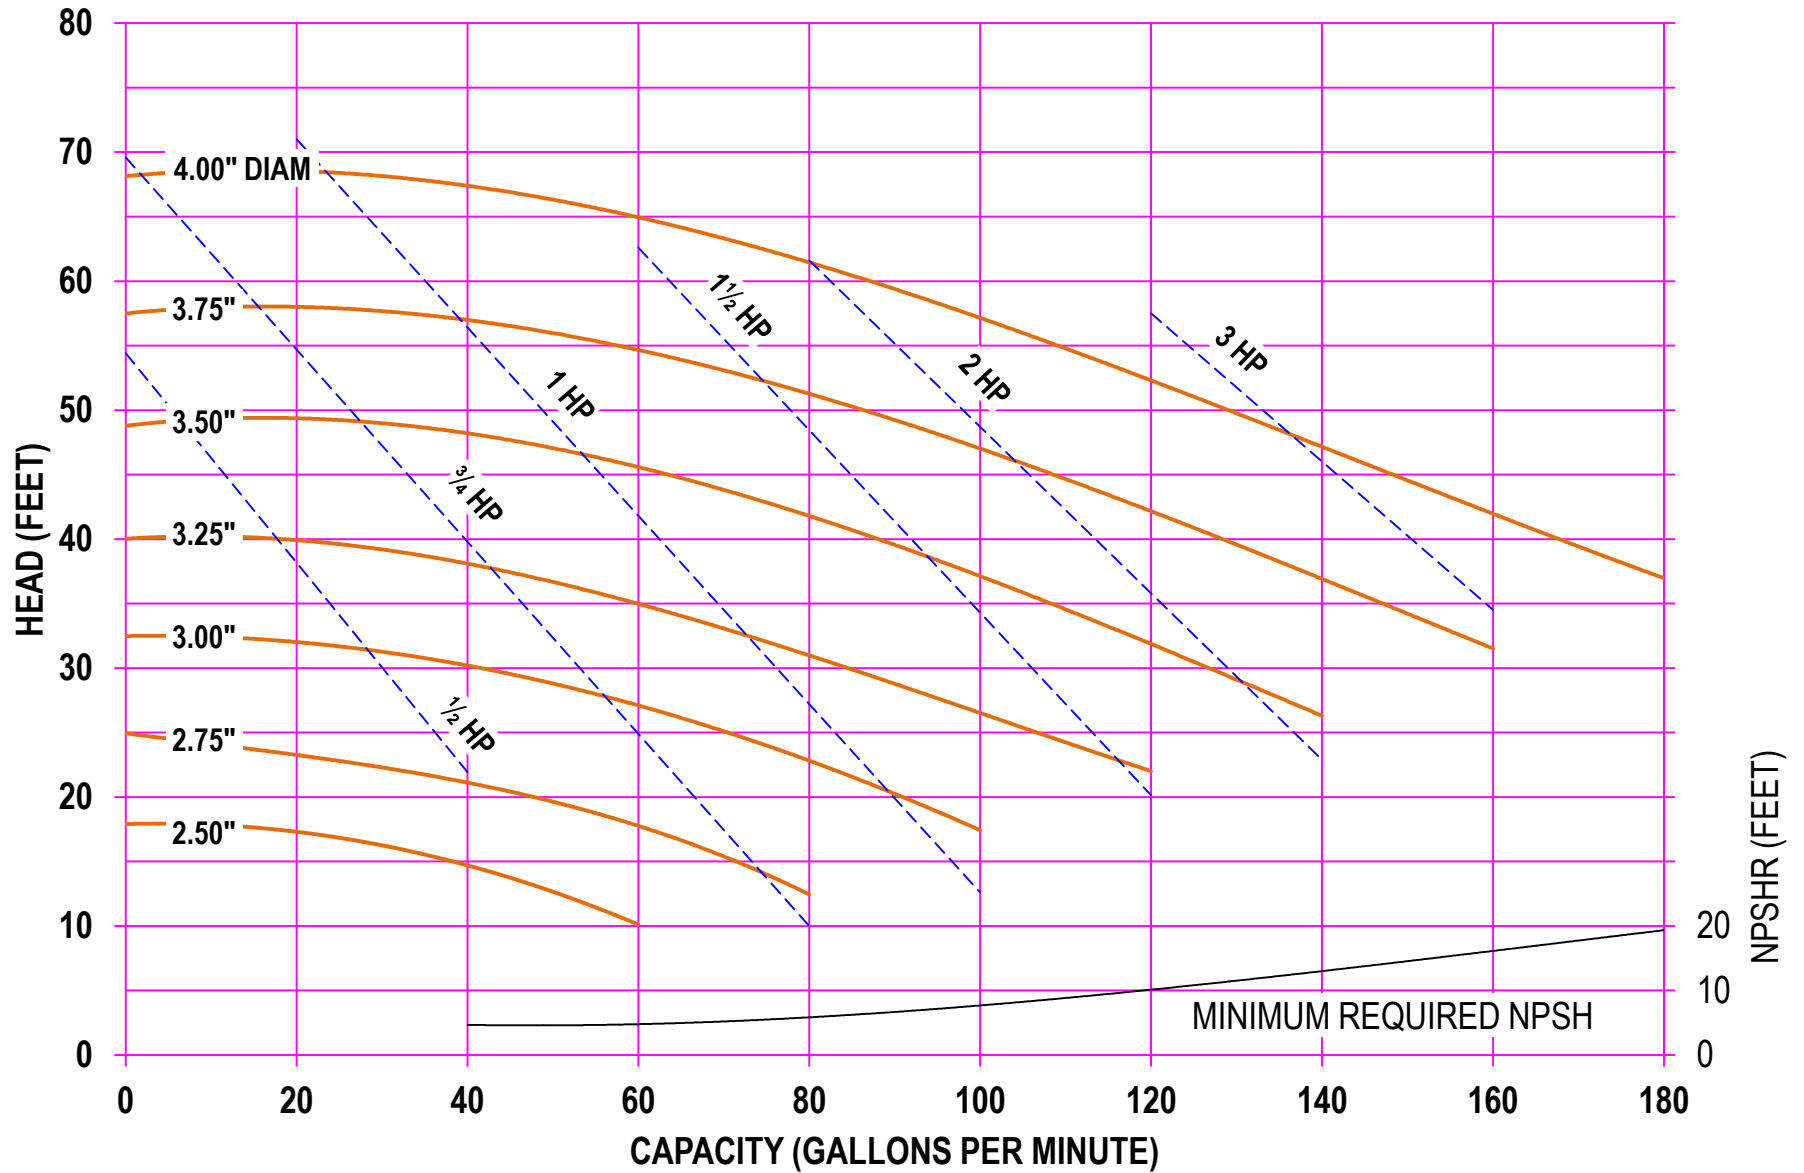

AMPCO PUMPS COMPANY, INC.
AC-SERIES 214 2 x 1½
3500 RPM