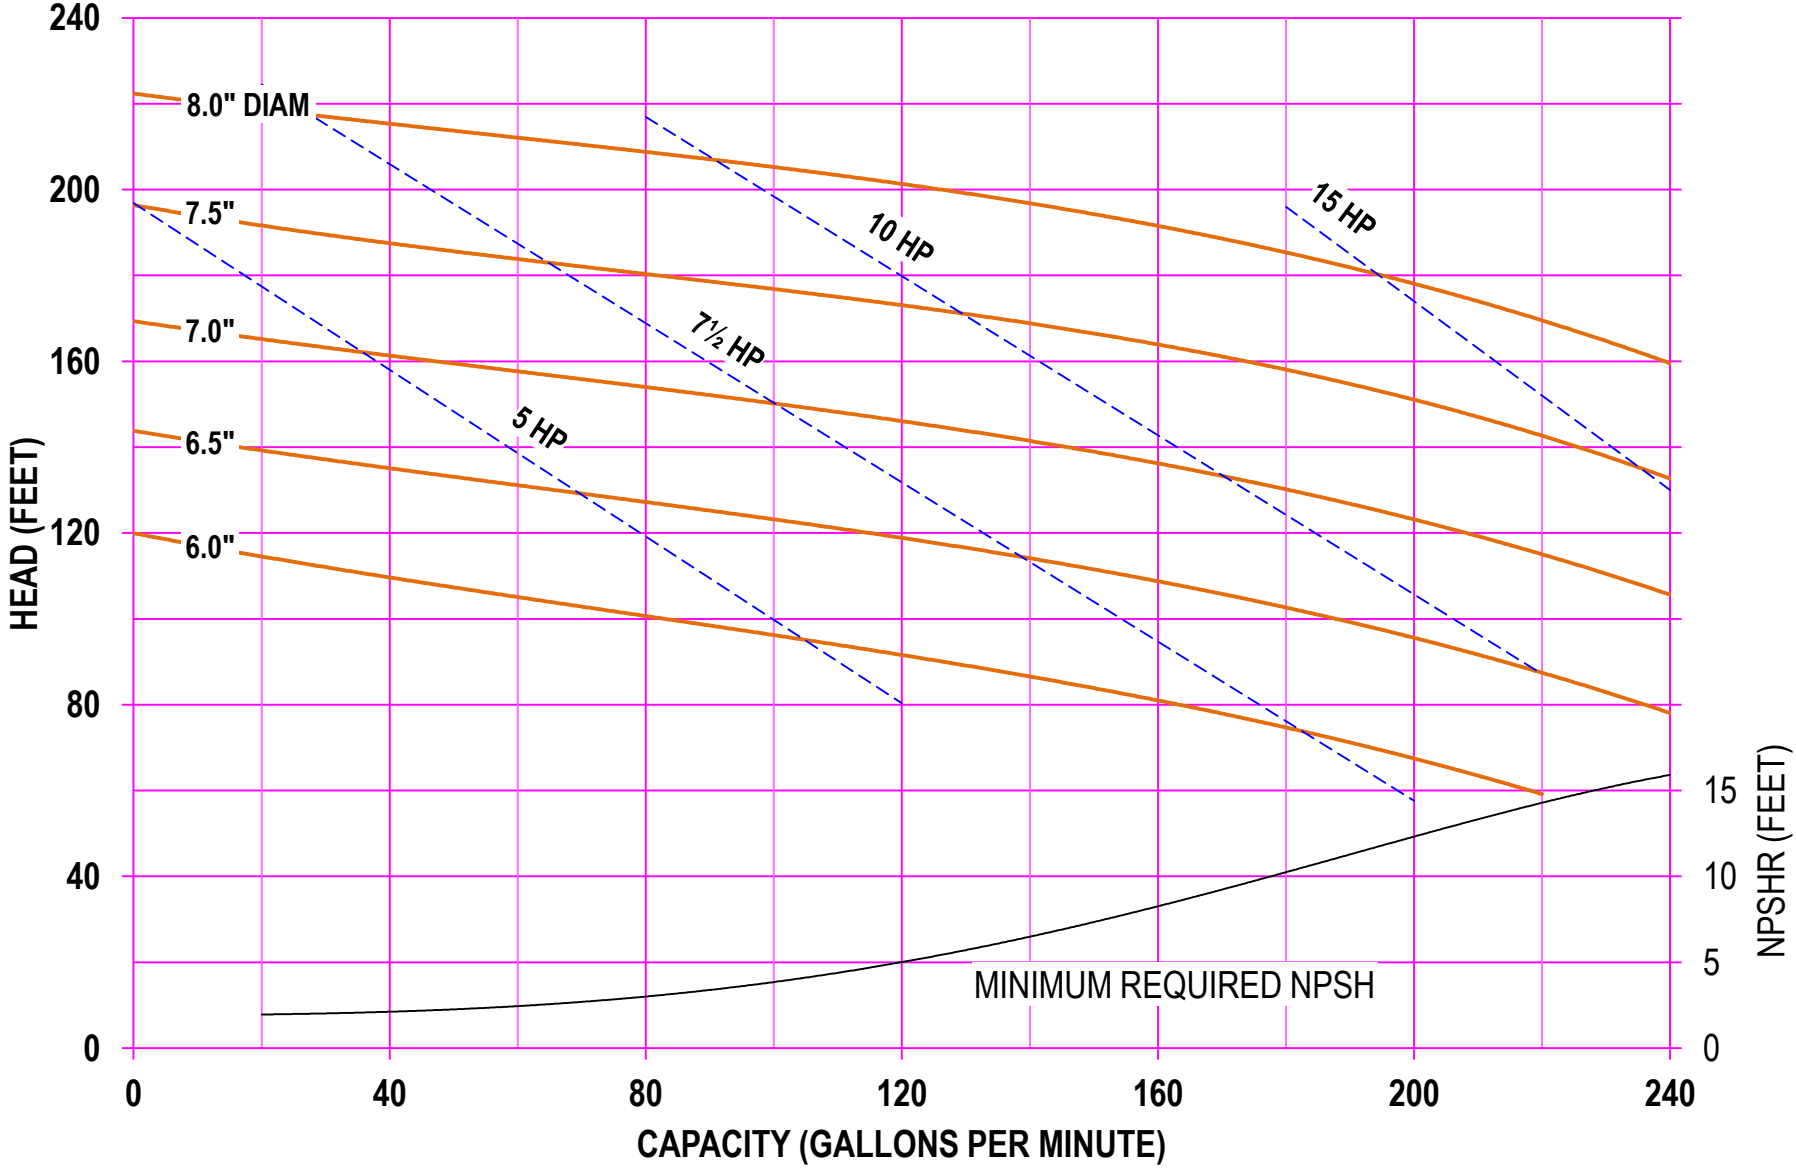

AMPCO PUMPS COMPANY, INC.
AC-SERIES 218 2 x 1½
2900 RPM