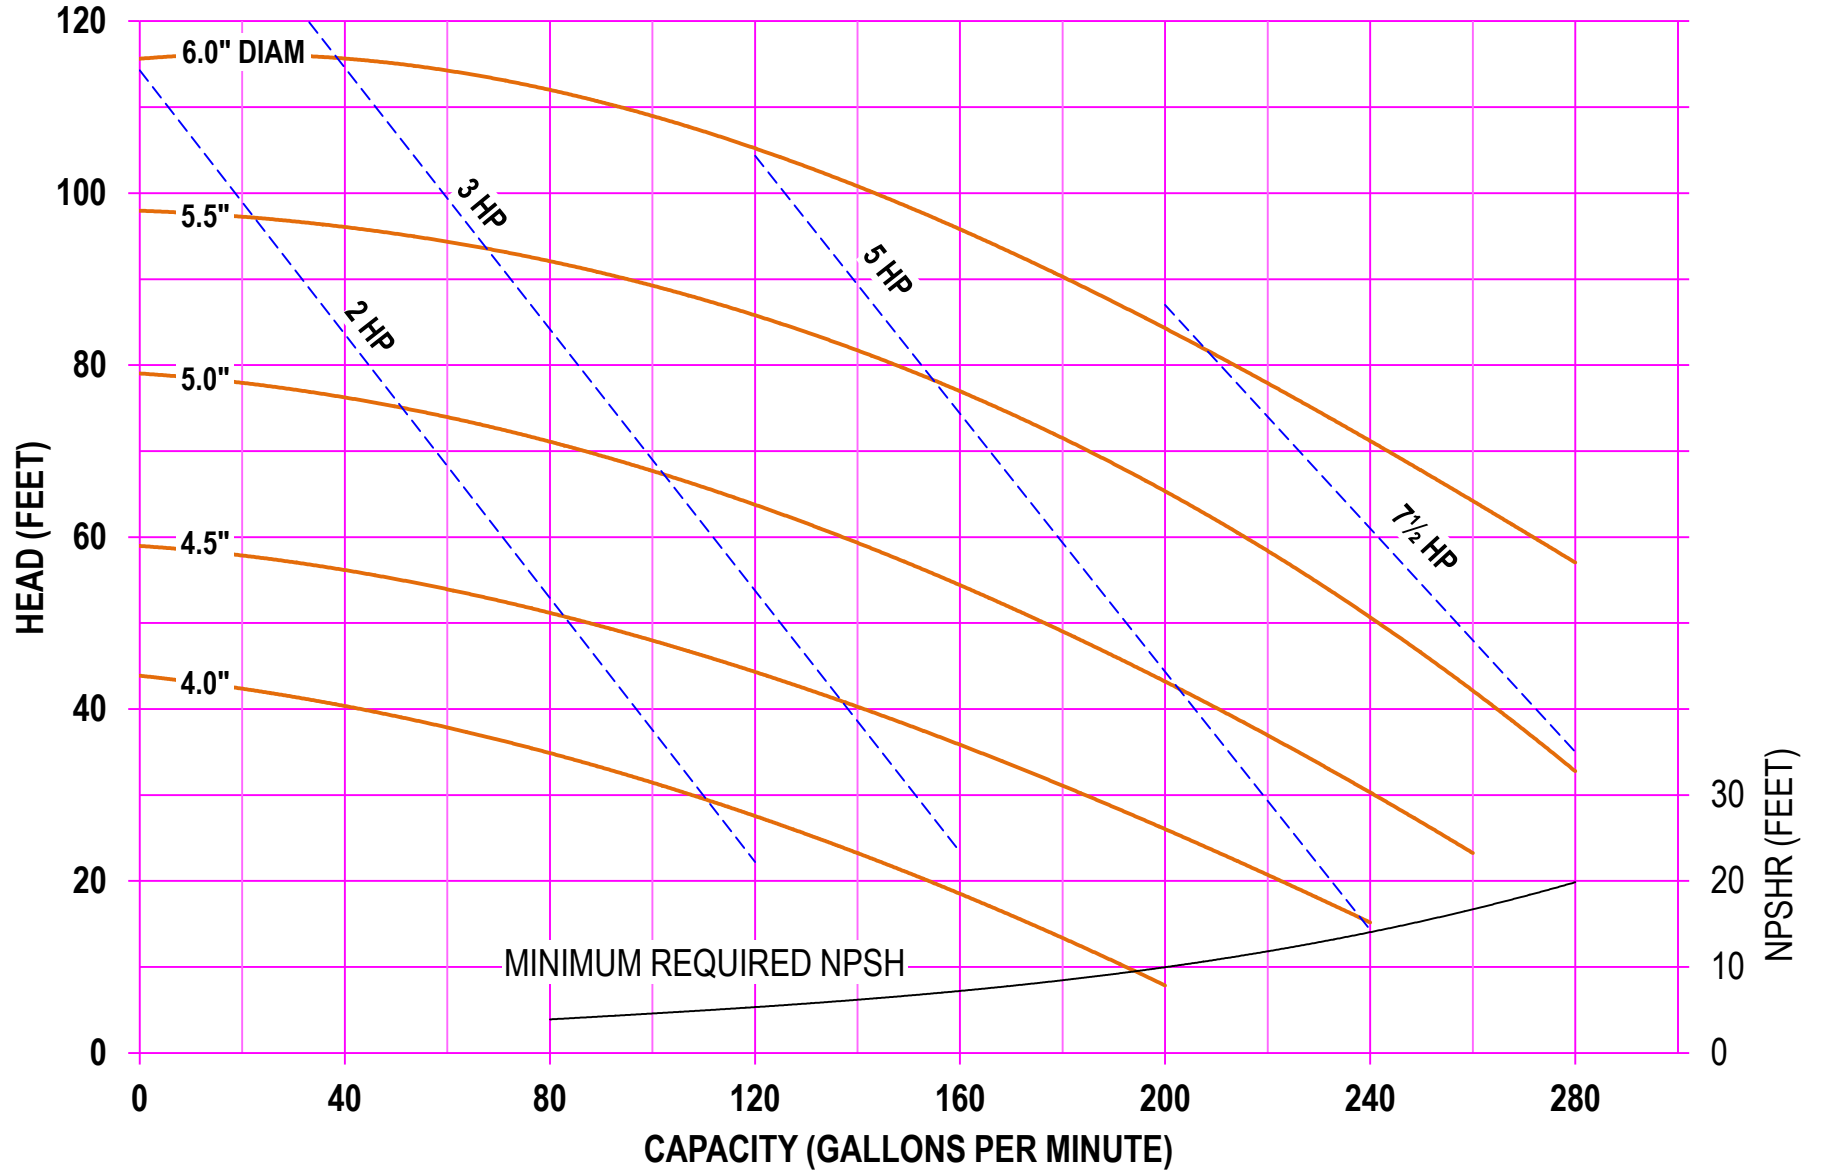

AMPCO PUMPS COMPANY, INC.
AC-SERIES 316 2½ x 1½
2900 RPM