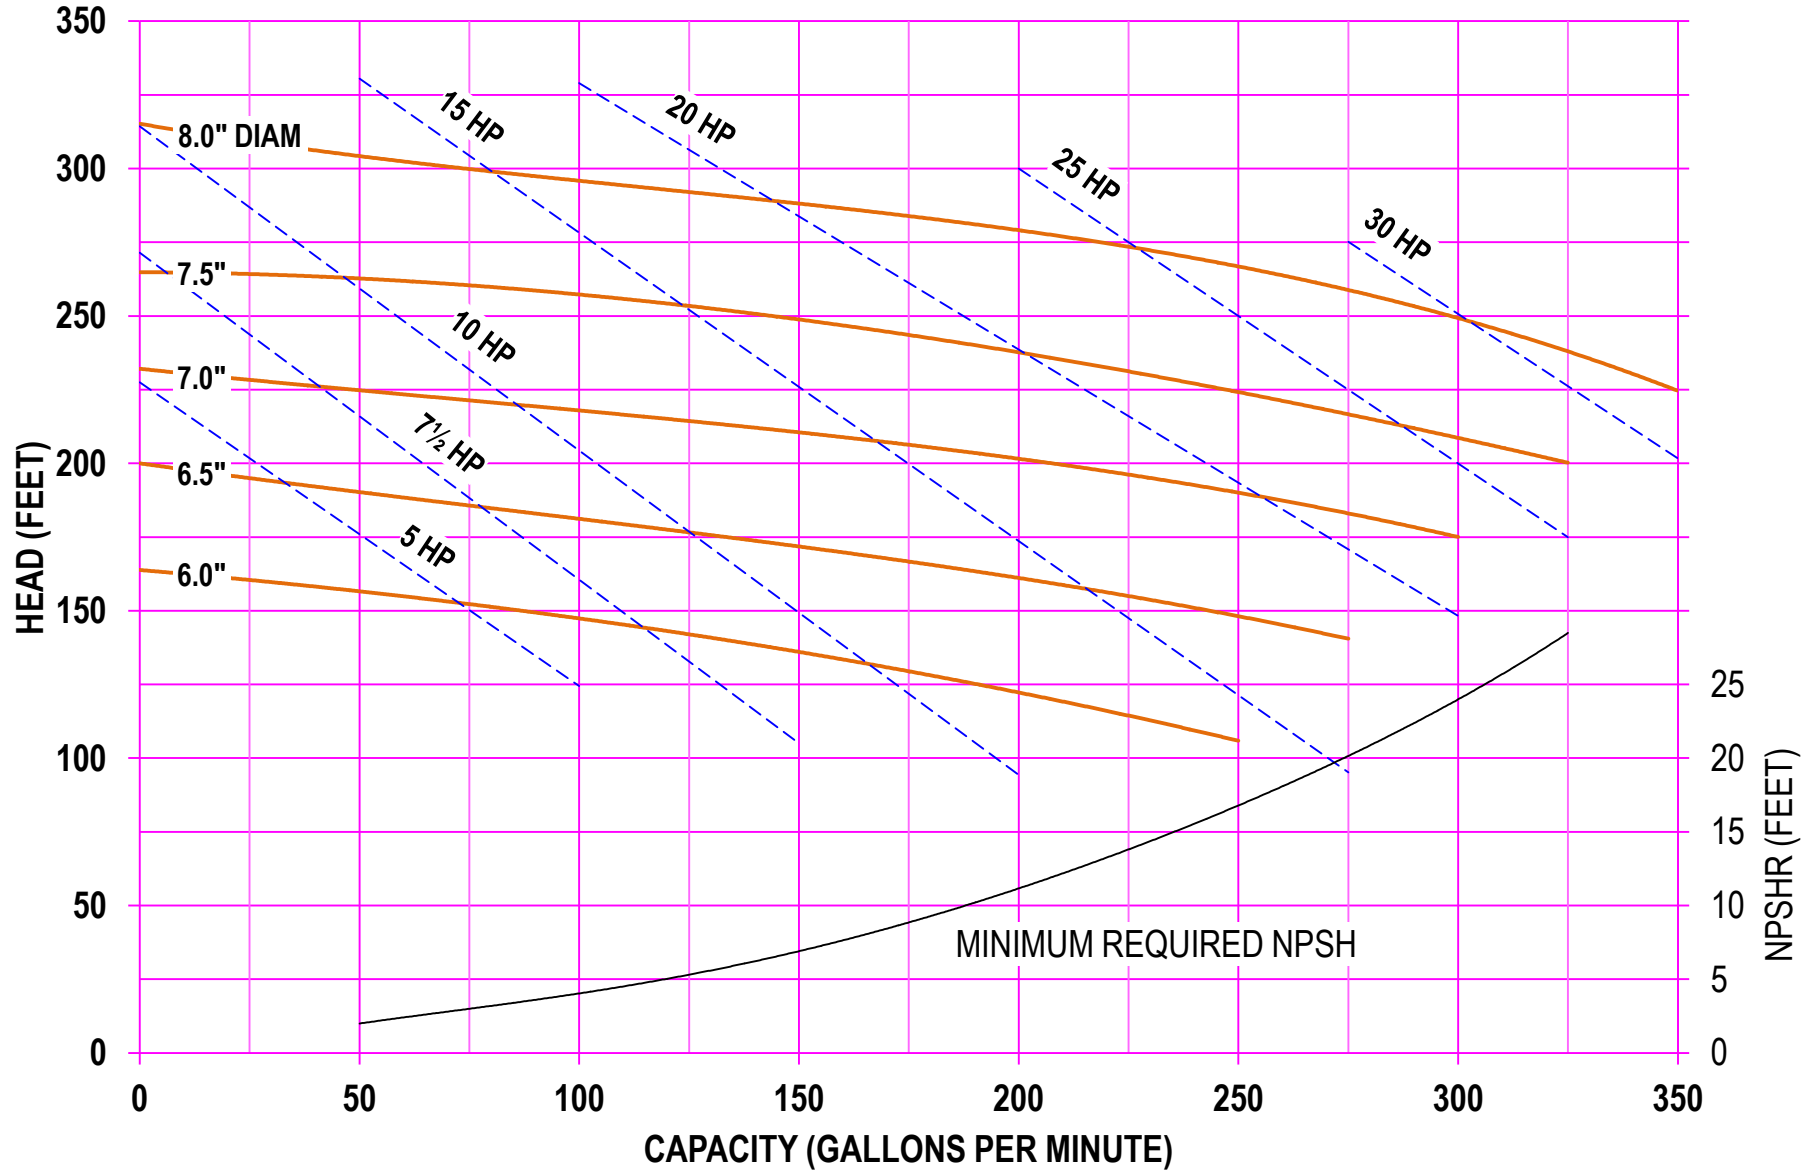

AMPCO PUMPS COMPANY, INC.
AC-SERIES 218 2 x 1½
3500 RPM