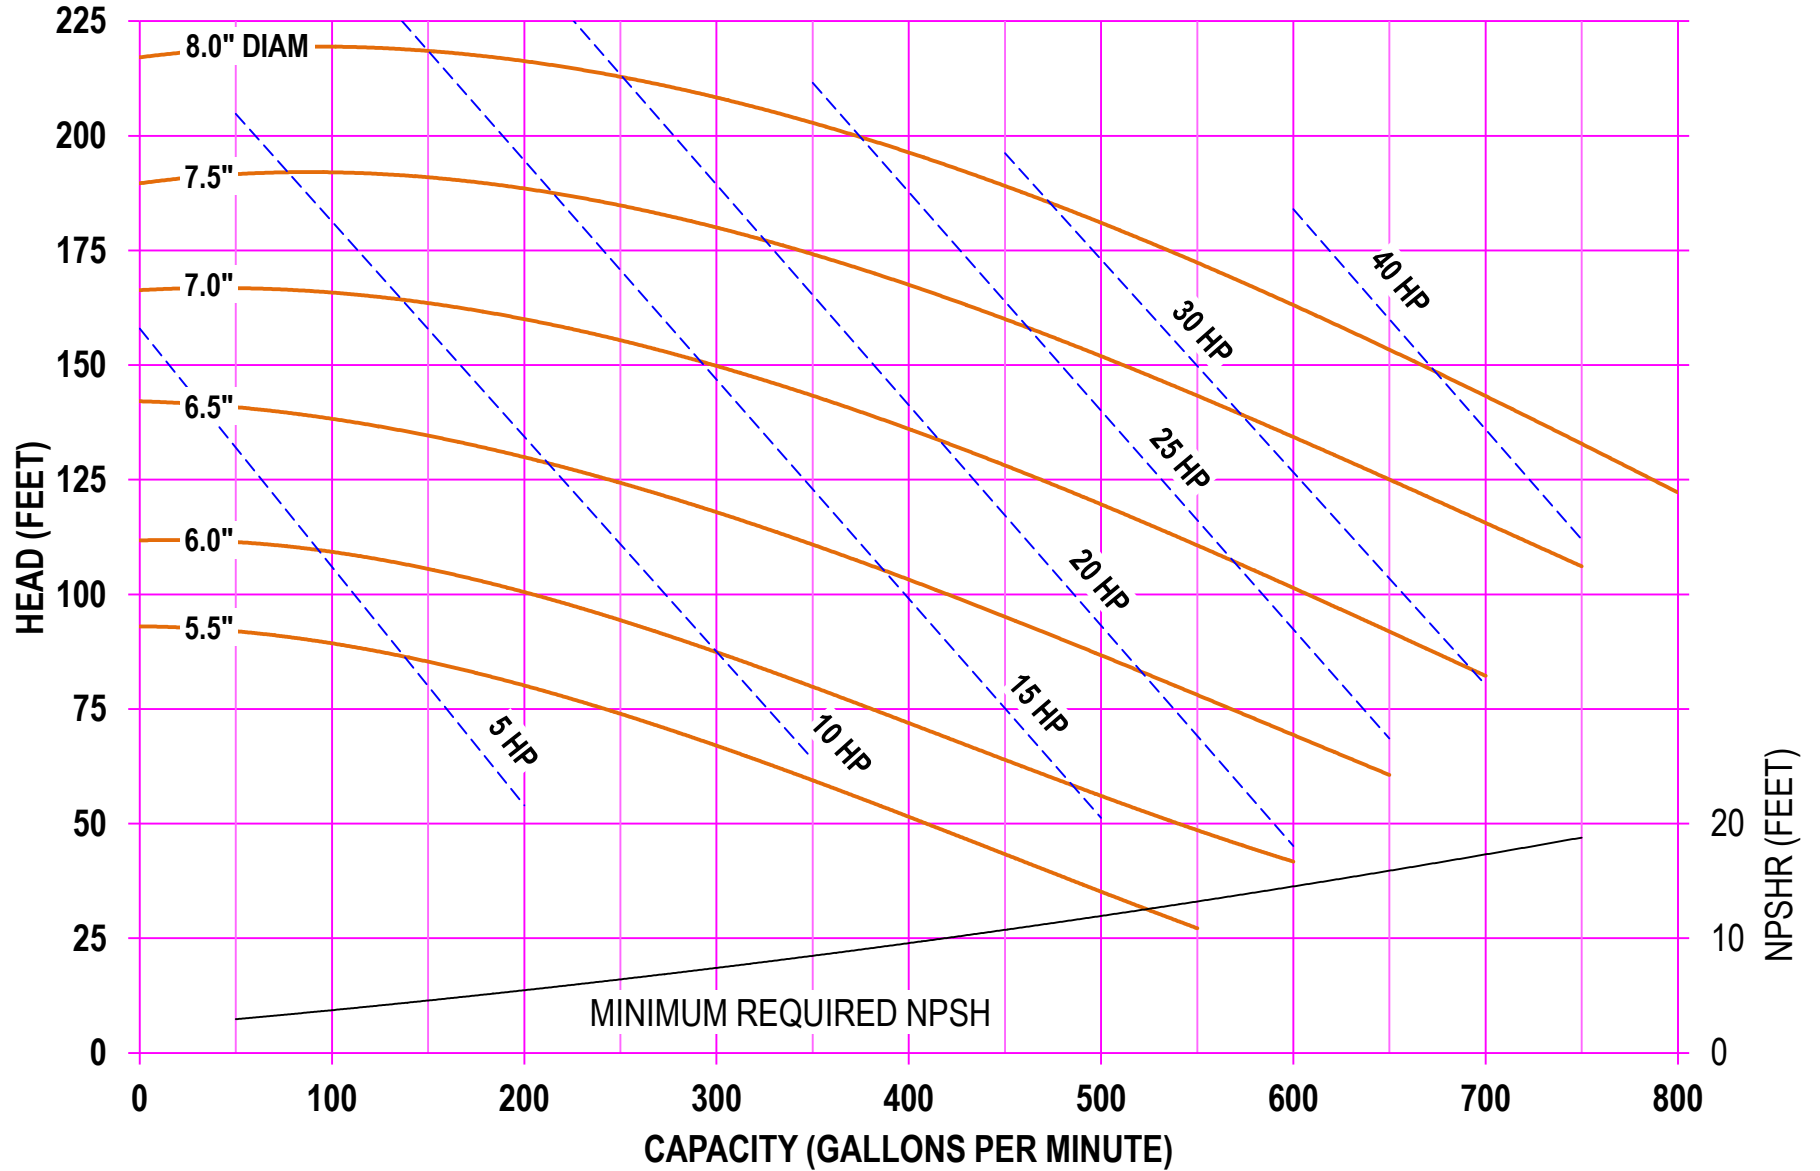

AMPCO PUMPS COMPANY, INC.
AC-SERIES 428 4 x 2
2900 RPM