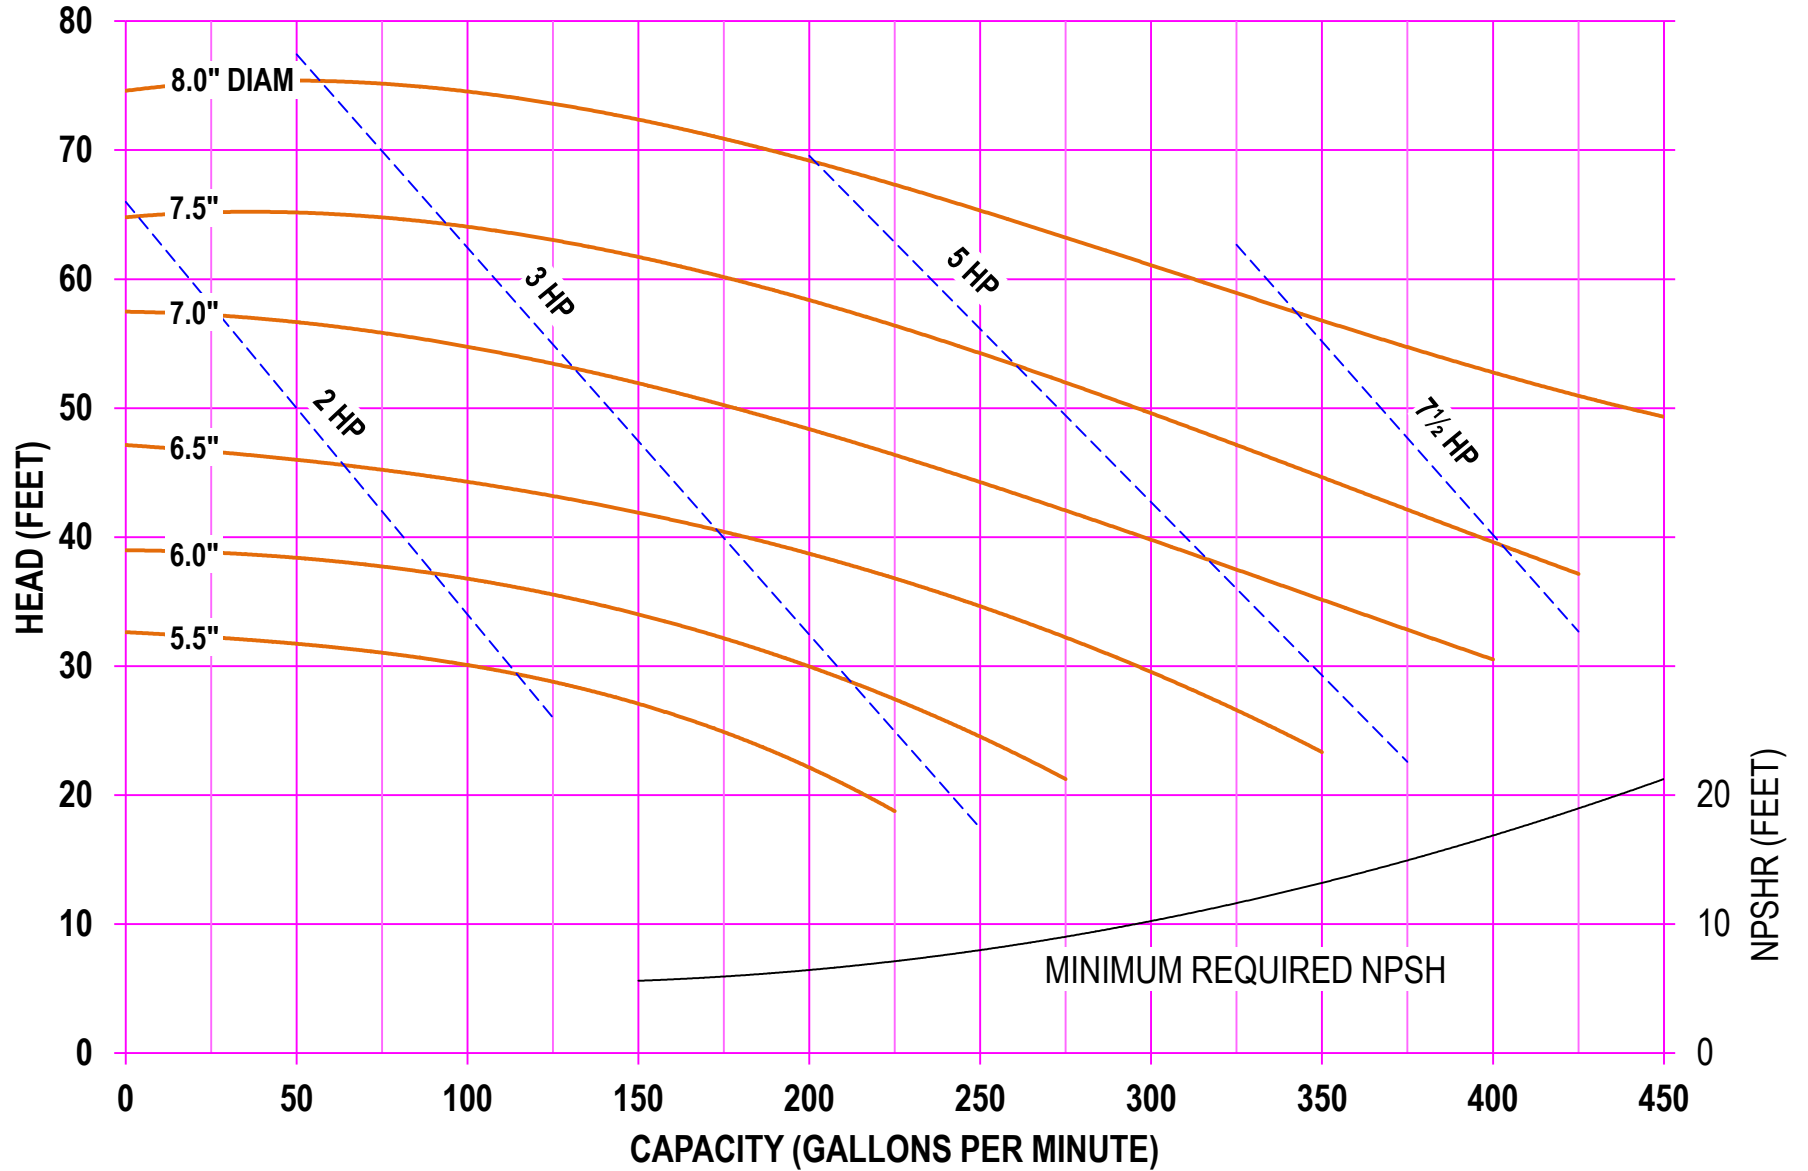

AMPCO PUMPS COMPANY, INC.
AC-SERIES 328 3 x 2
1750 RPM