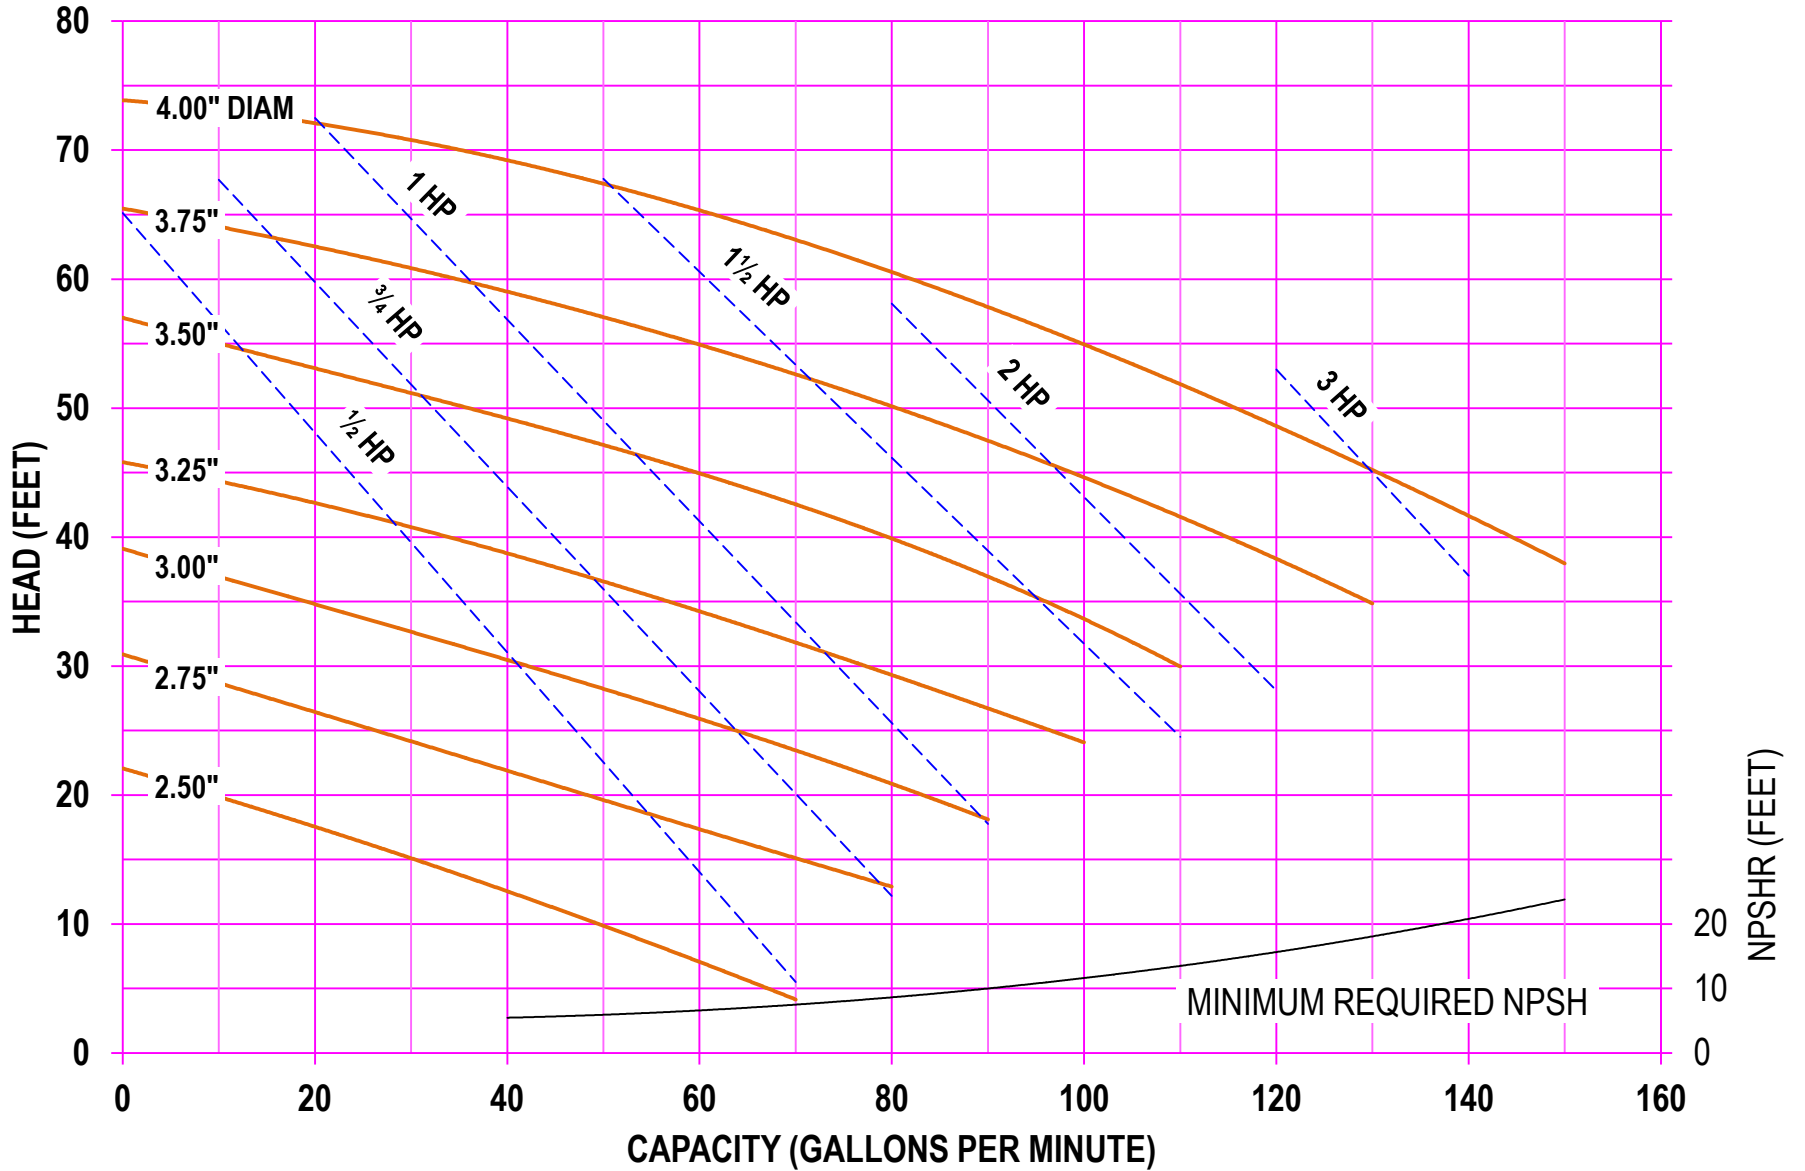

**AMPCO PUMPS COMPANY, INC.**  
**AC-SERIES 114 1½ x 1½**  
**1750 RPM**

**AMPCO PUMPS COMPANY, INC.**  
**AC-SERIES 114 1½ x 1½**  
**3500 RPM**

**AMPCO PUMPS COMPANY, INC.**  
**AC-SERIES 214 2 x 1½**  
**1750 RPM**