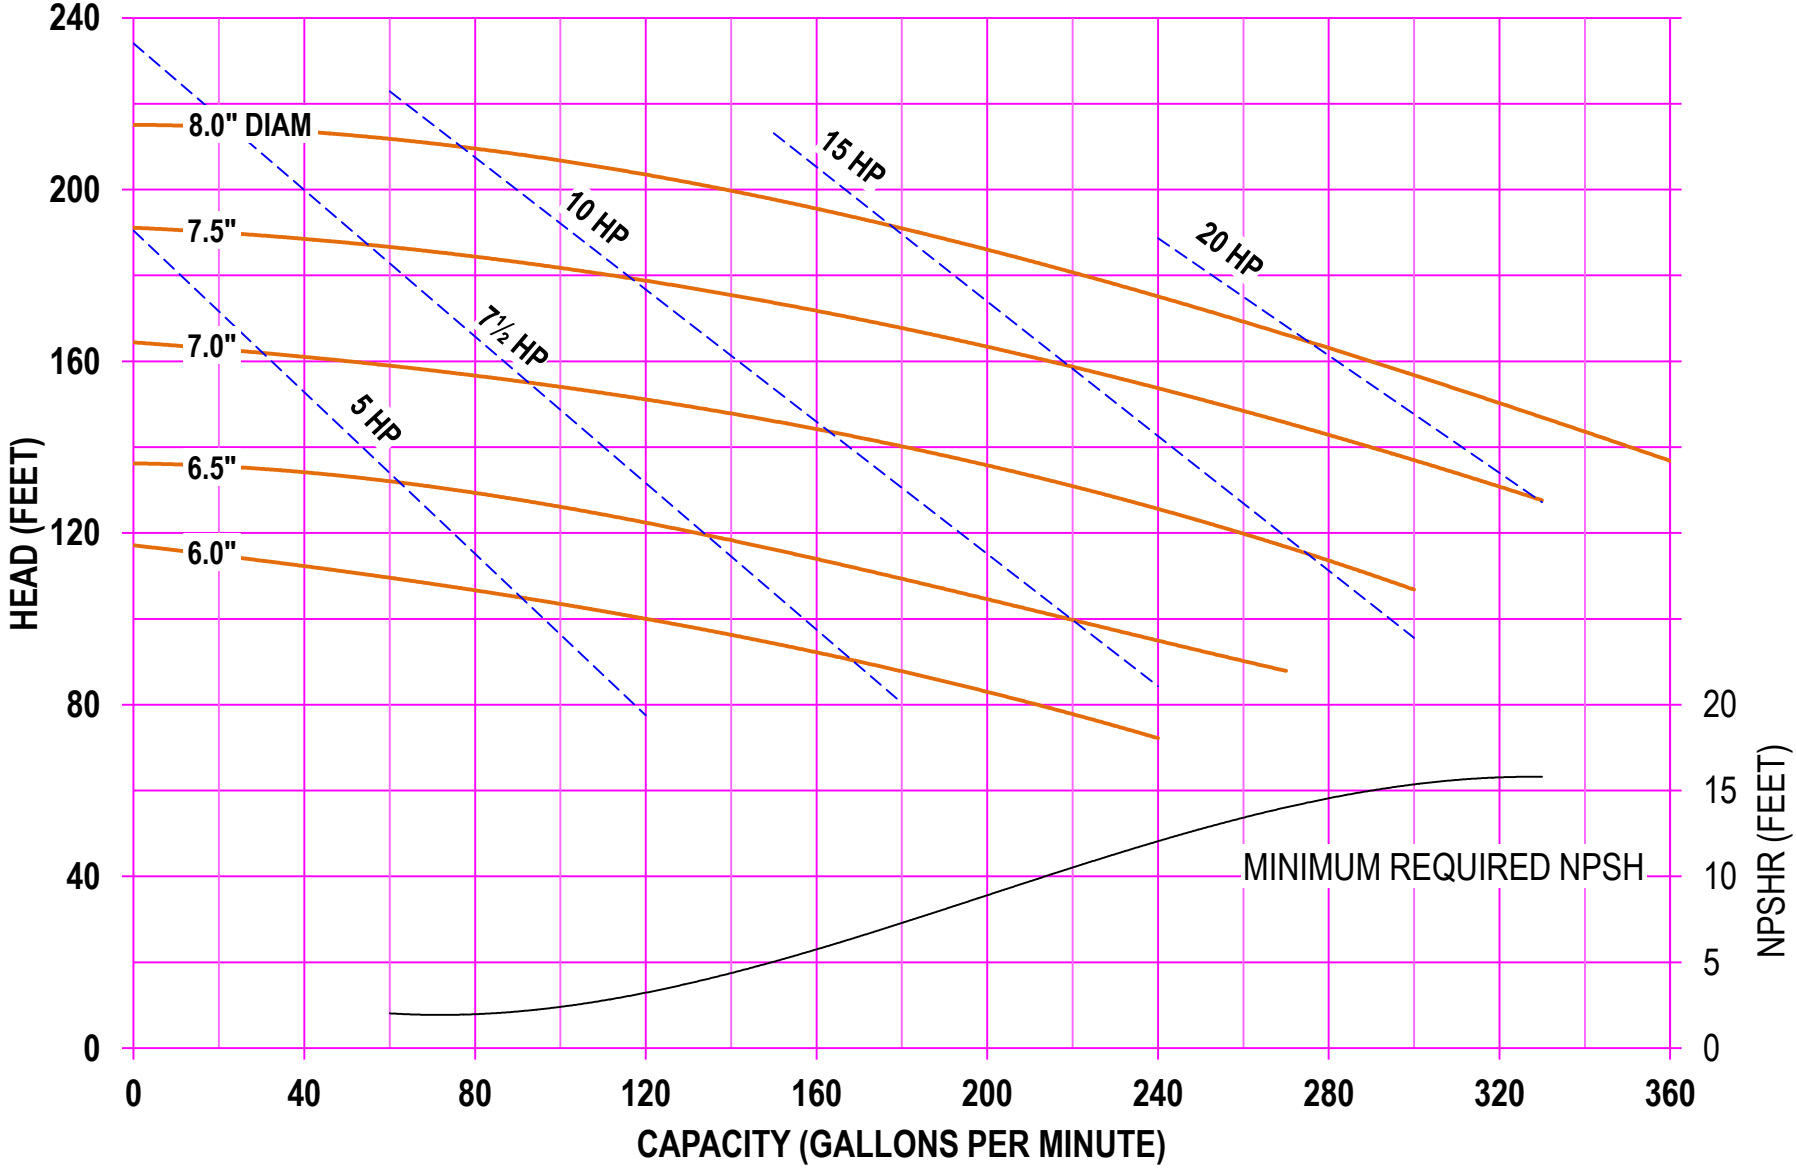

AMPCO PUMPS COMPANY, INC.
AC-SERIES 318 3 x 1½
2900 RPM