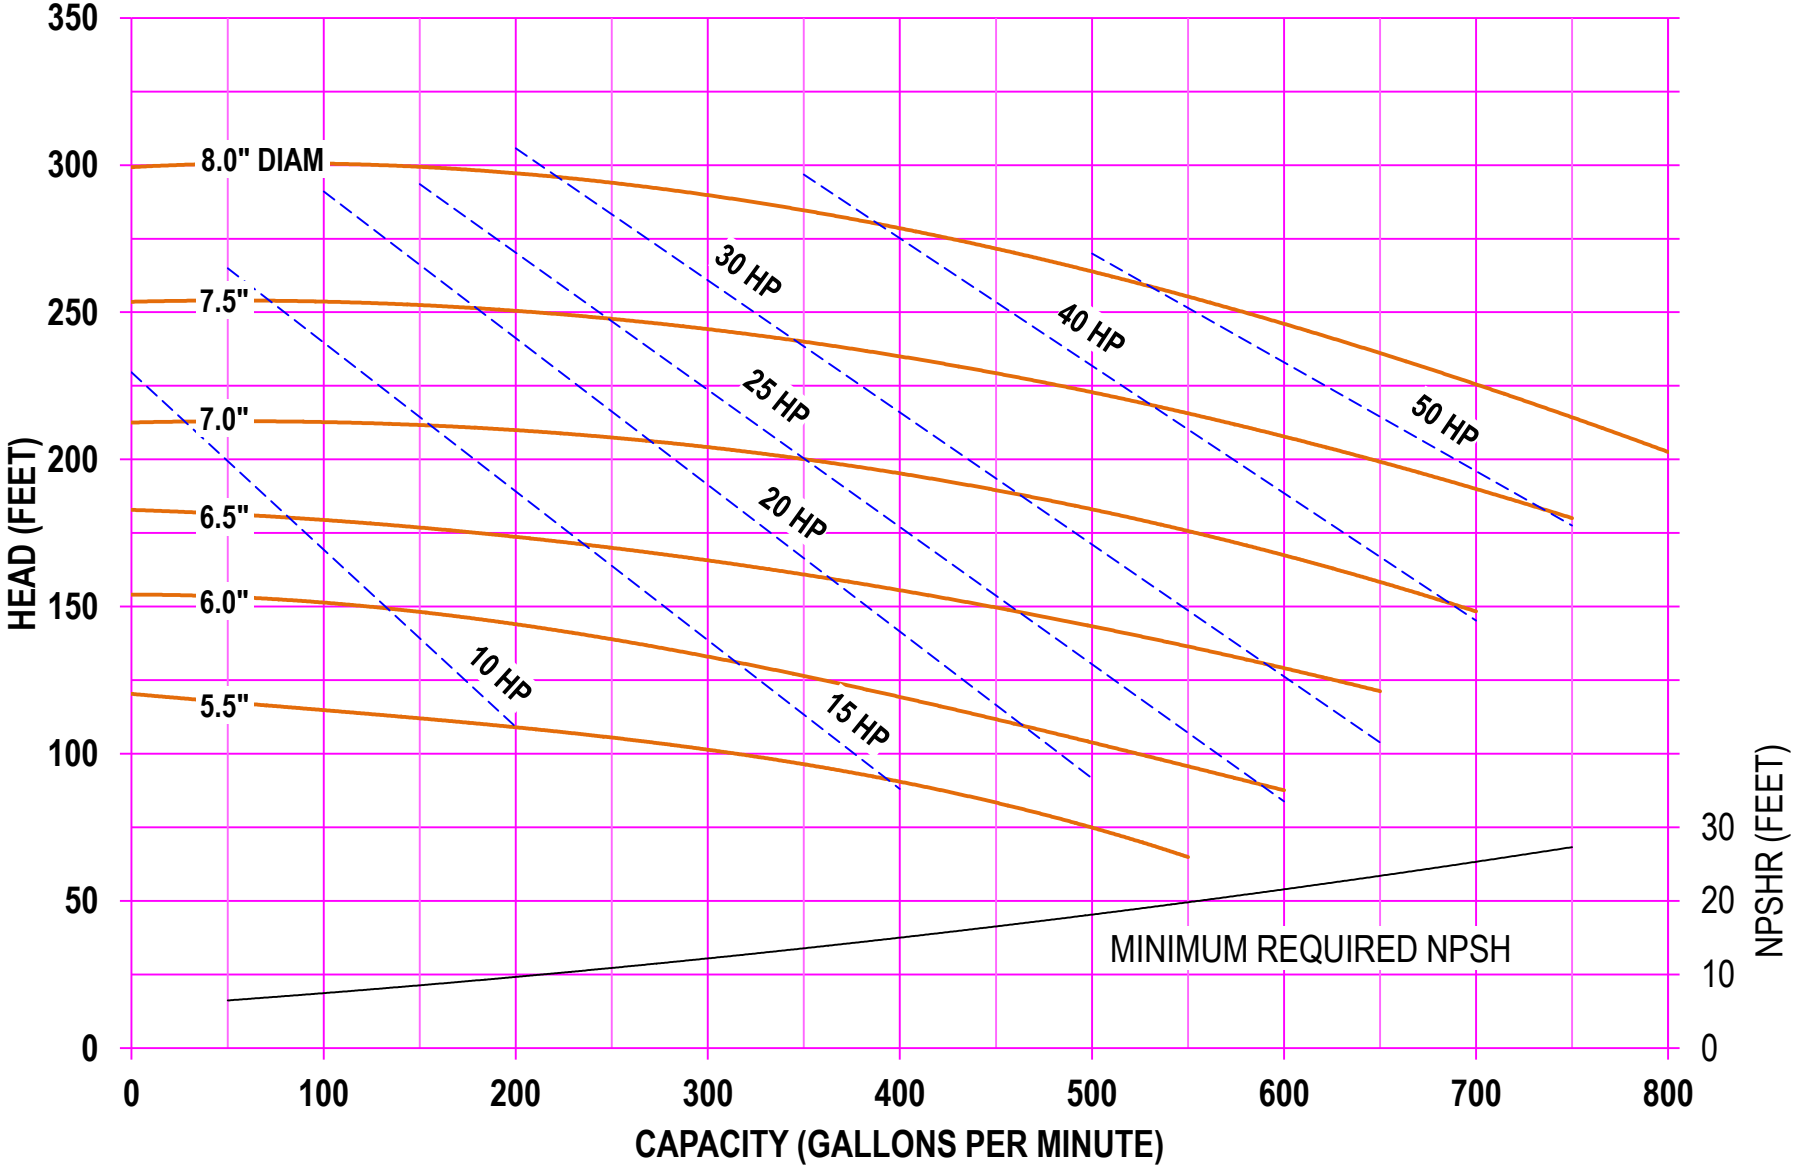

AMPCO PUMPS COMPANY, INC.
AC-SERIES 328 3 x 2
3500 RPM