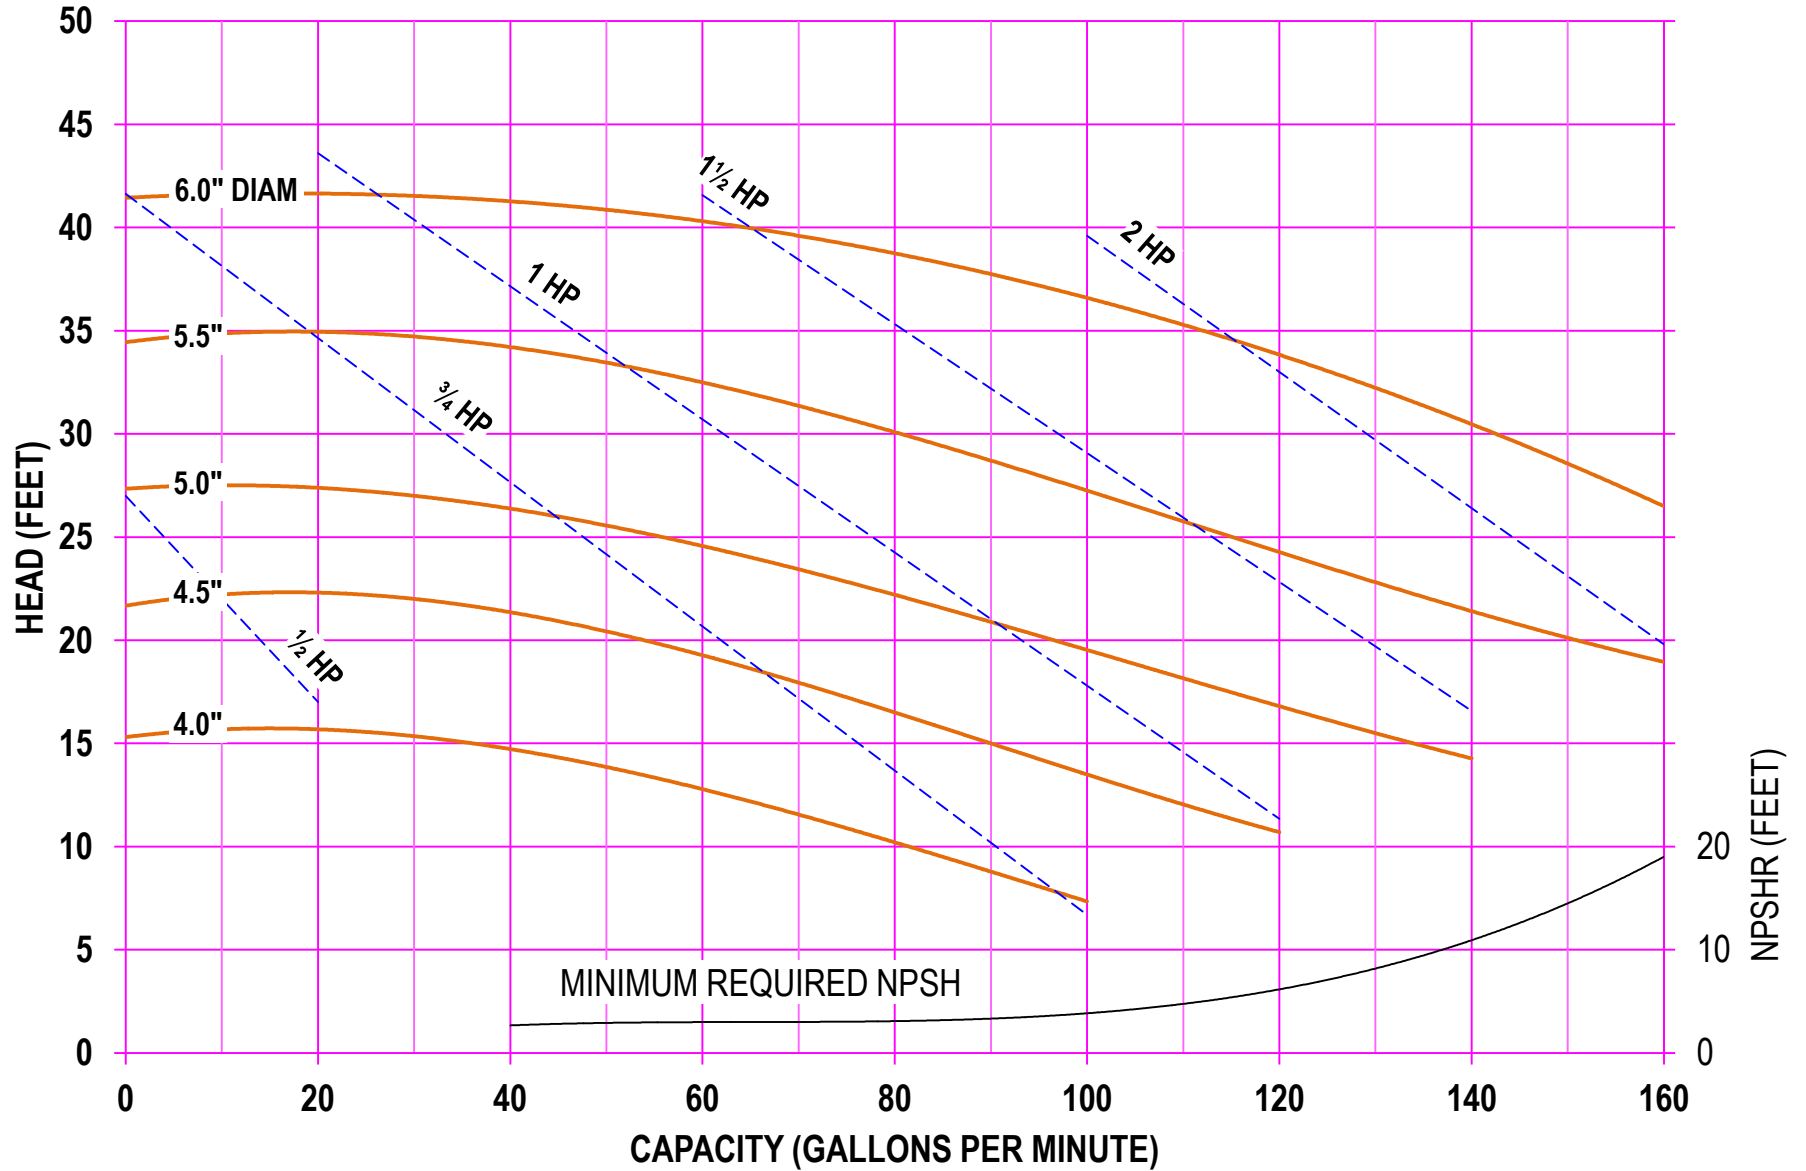

AMPCO PUMPS COMPANY, INC.
AC-SERIES 316 2½ x 1½
1750 RPM