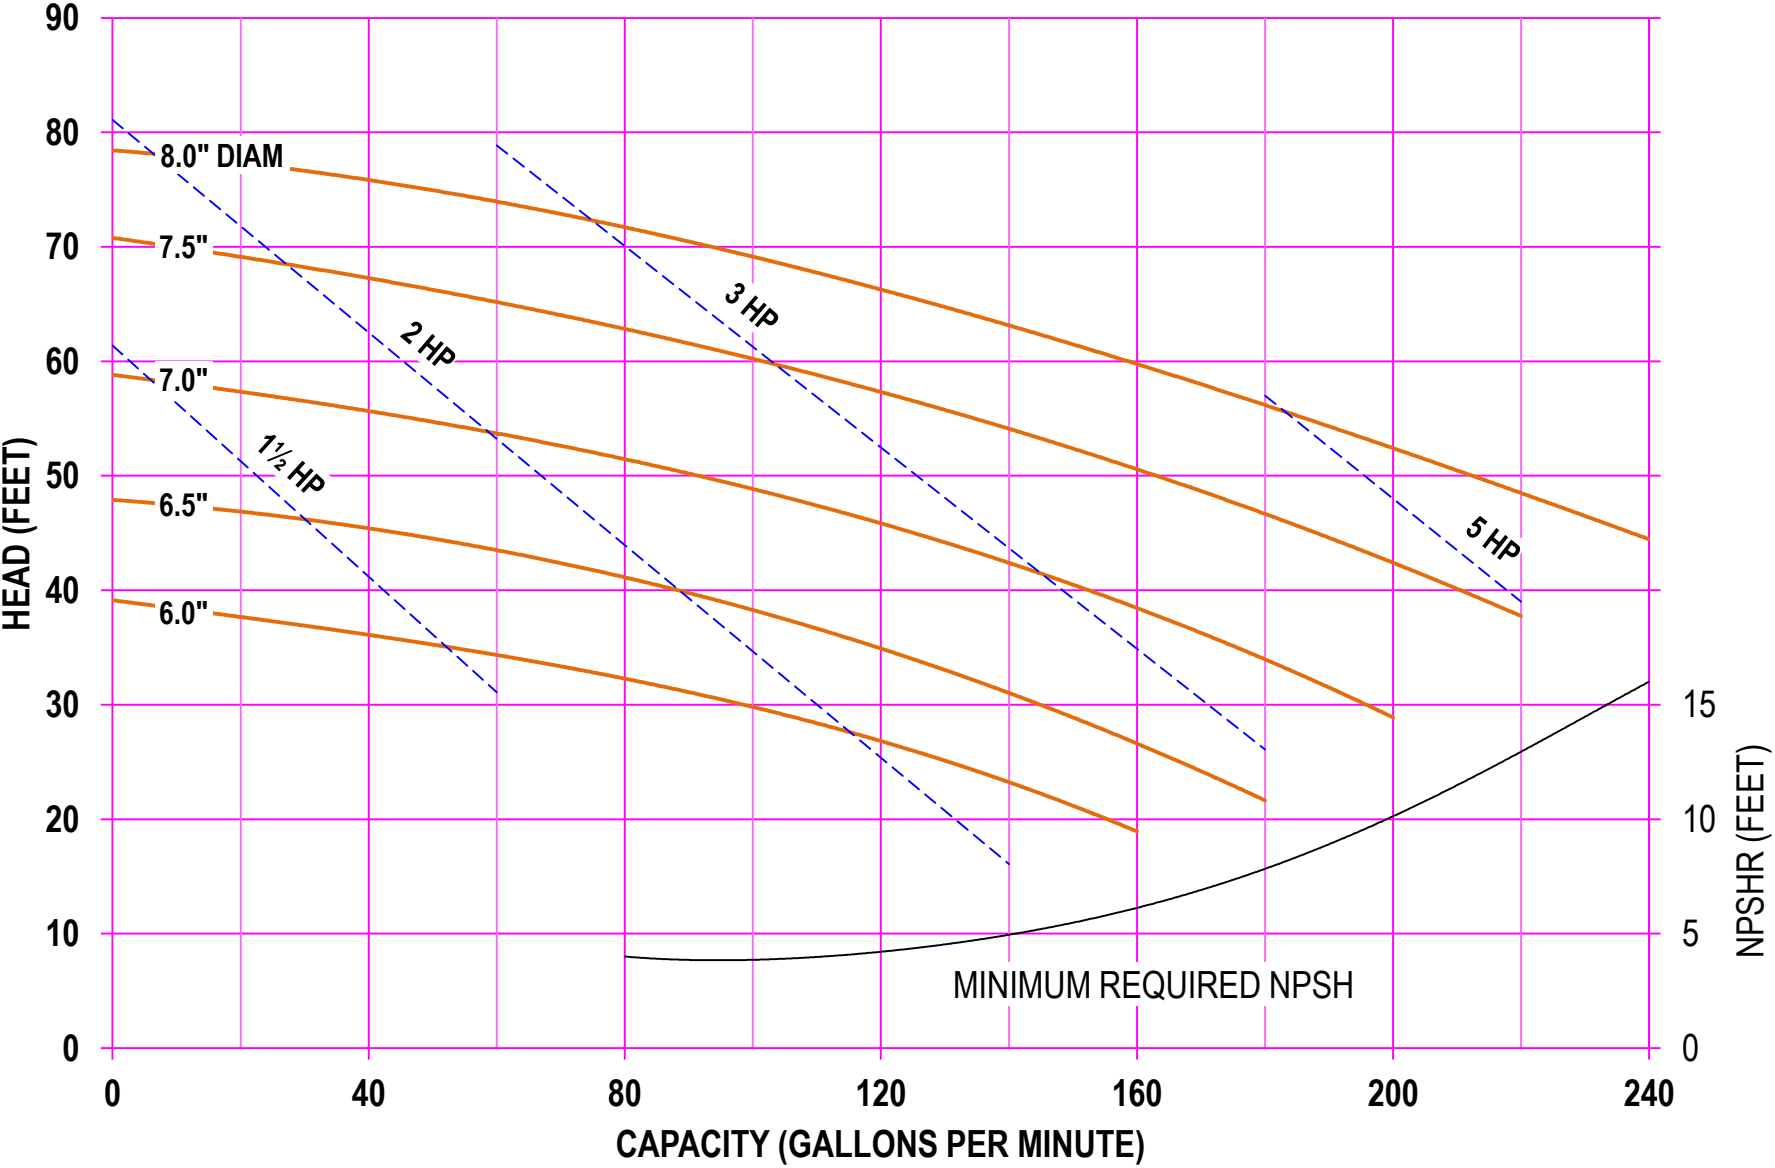

**AMPCO PUMPS COMPANY, INC.**  
**AC-SERIES 216 2 x 1½**  
**2900 RPM**

**AMPCO PUMPS COMPANY, INC.**  
**AC-SERIES 216 2 x 1½**  
**3500 RPM**

**AMPCO PUMPS COMPANY, INC.**  
**AC-SERIES 218 2 x 1½**  
**1750 RPM**