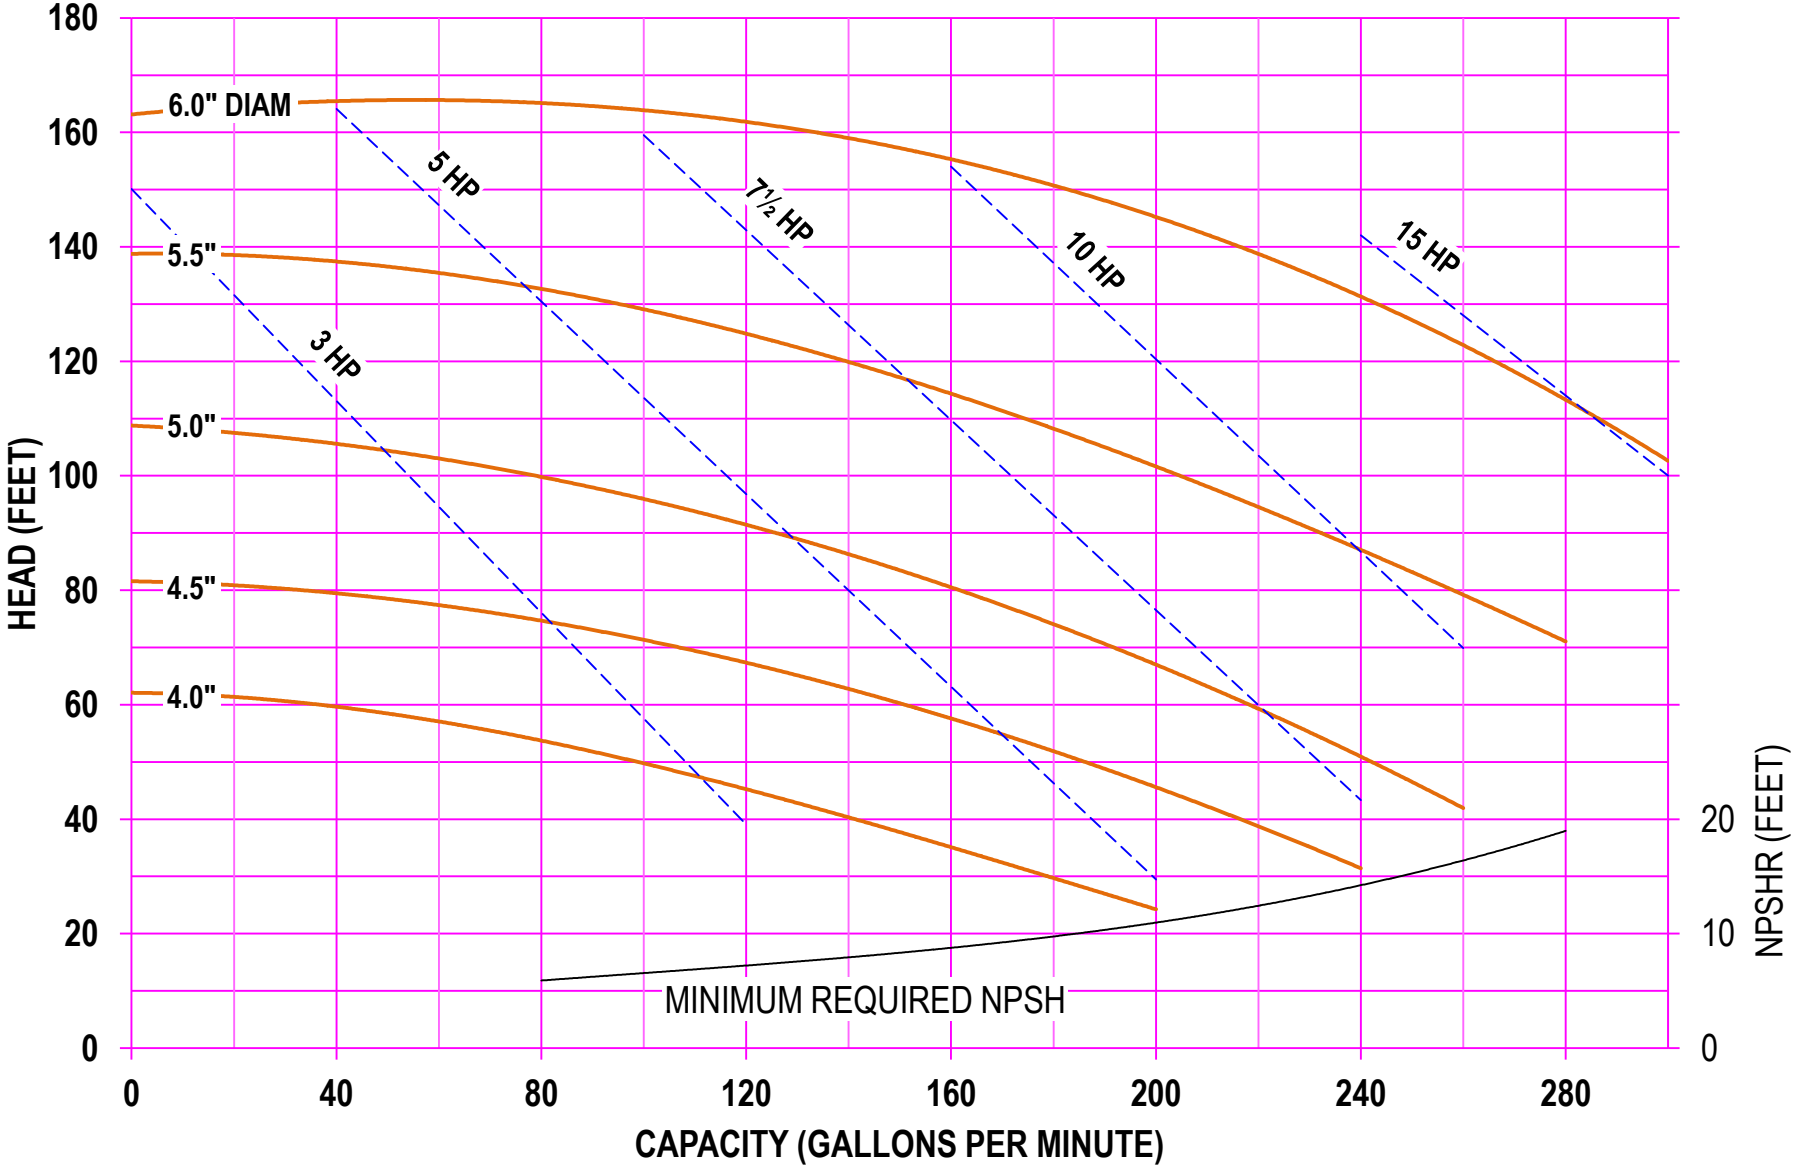

AMPCO PUMPS COMPANY, INC.
AC-SERIES 316 2½ x 1½
3500 RPM