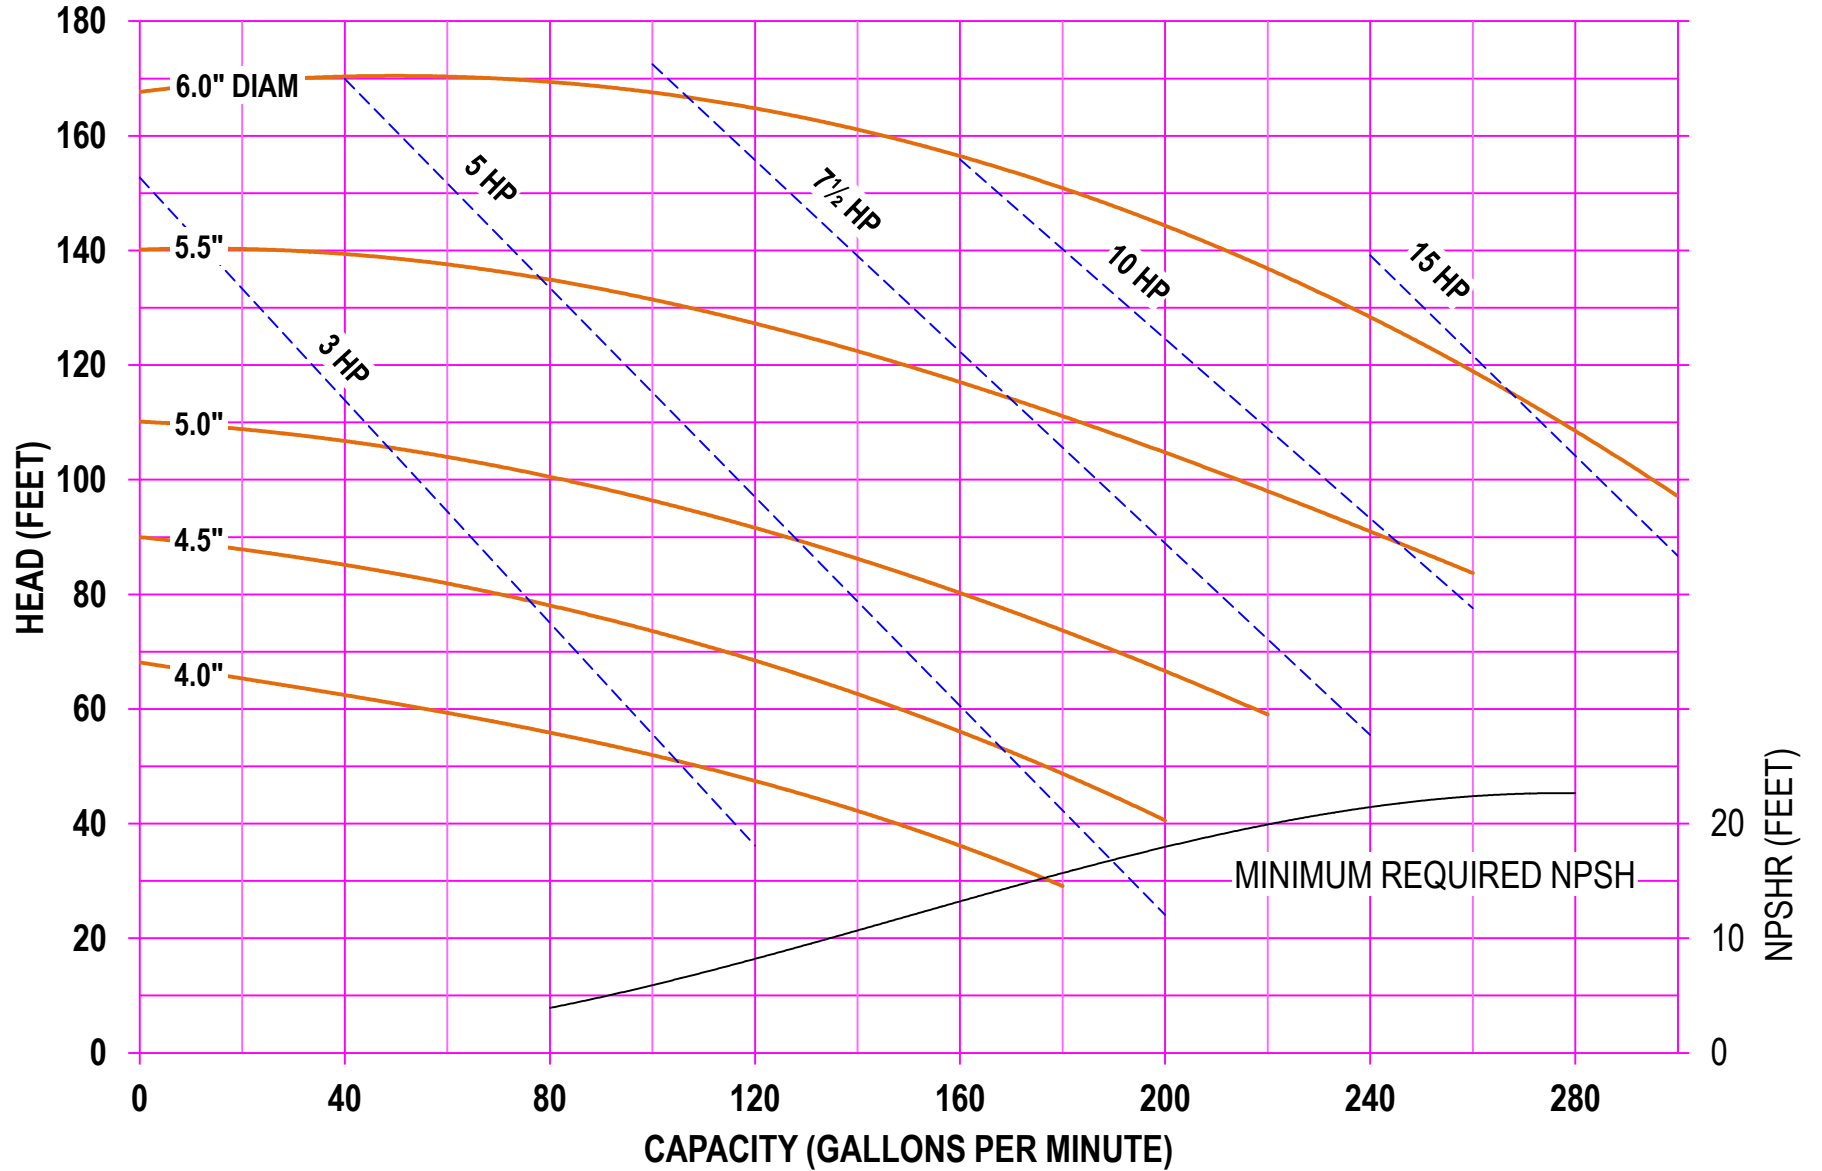

AMPCO PUMPS COMPANY, INC.
AC-SERIES 216 2 x 1½
3500 RPM