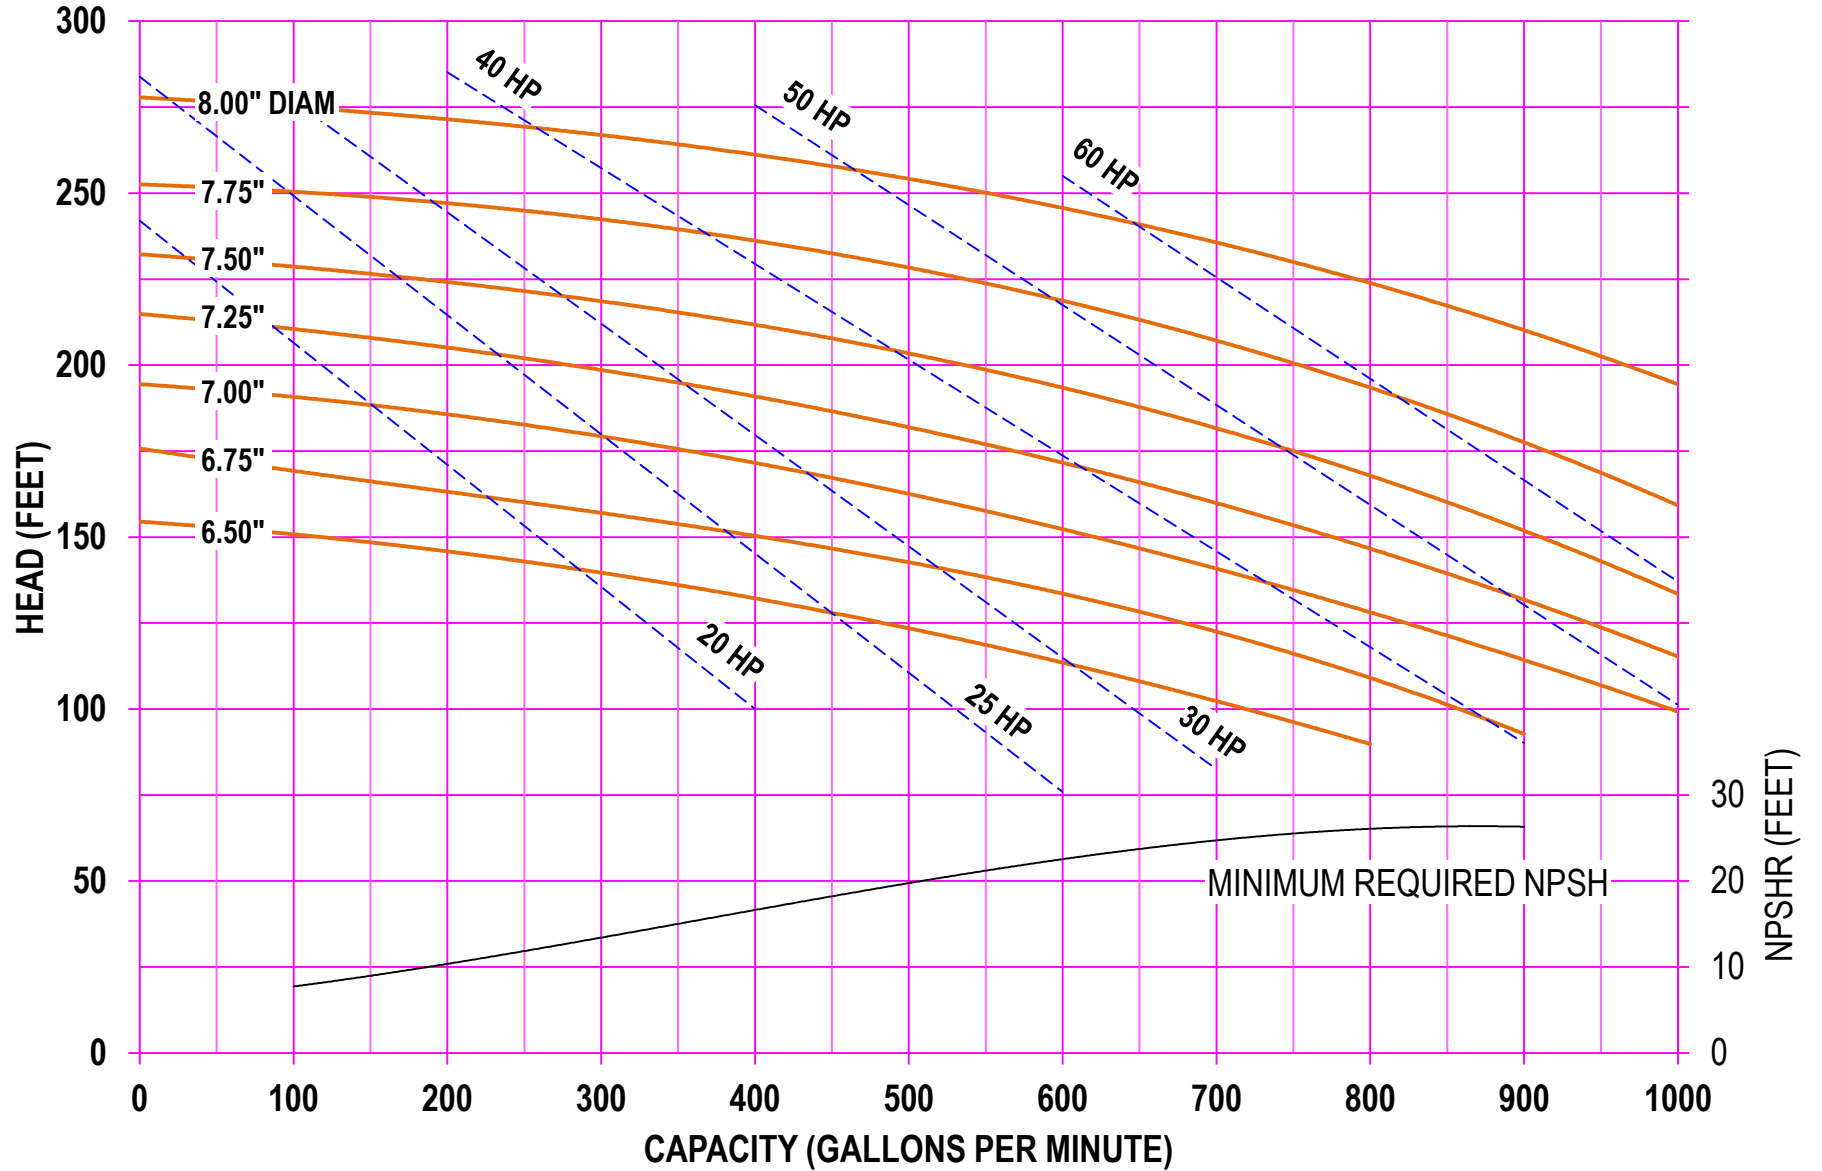

AMPCO PUMPS COMPANY, INC.
AC-SERIES 4410 4 x 4
3500 RPM