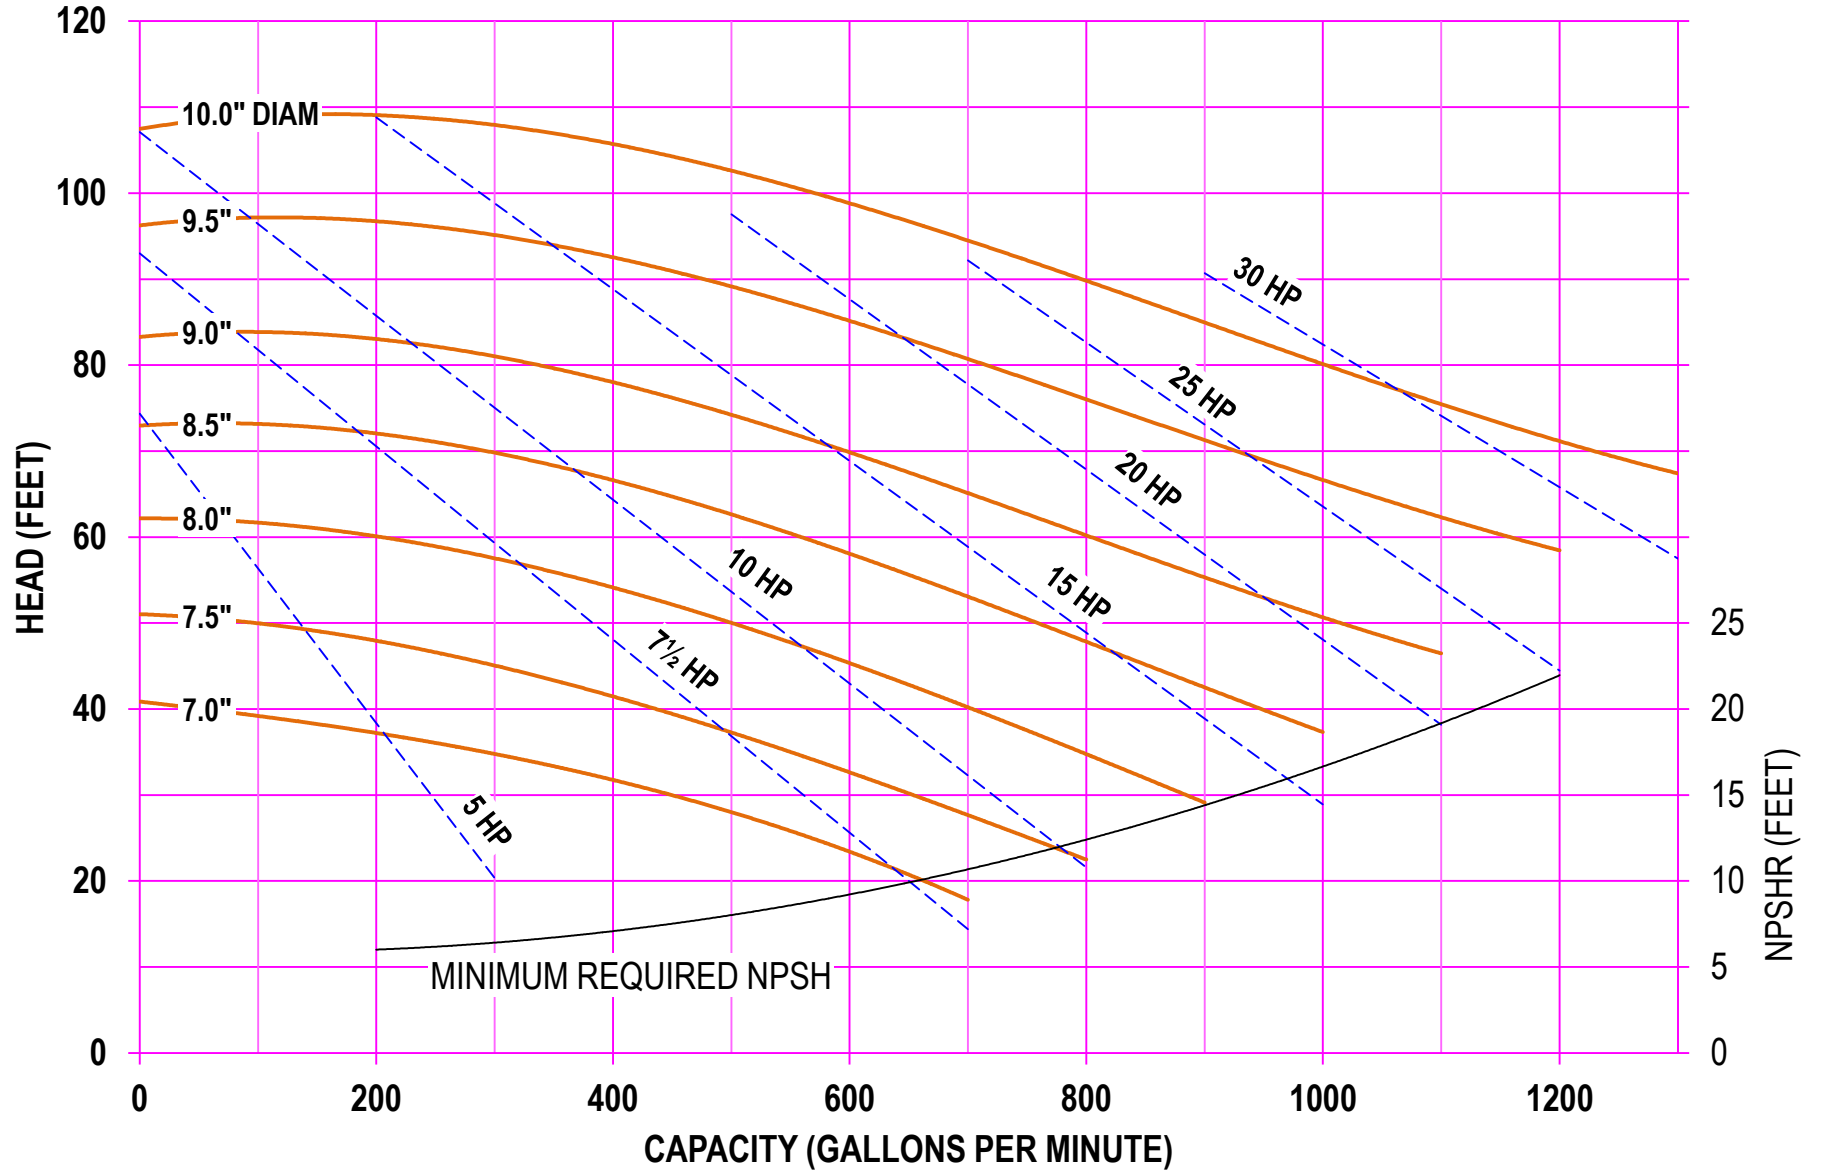

AMPCO PUMPS COMPANY, INC.
AC-SERIES 6410 6 x 4
1750 RPM