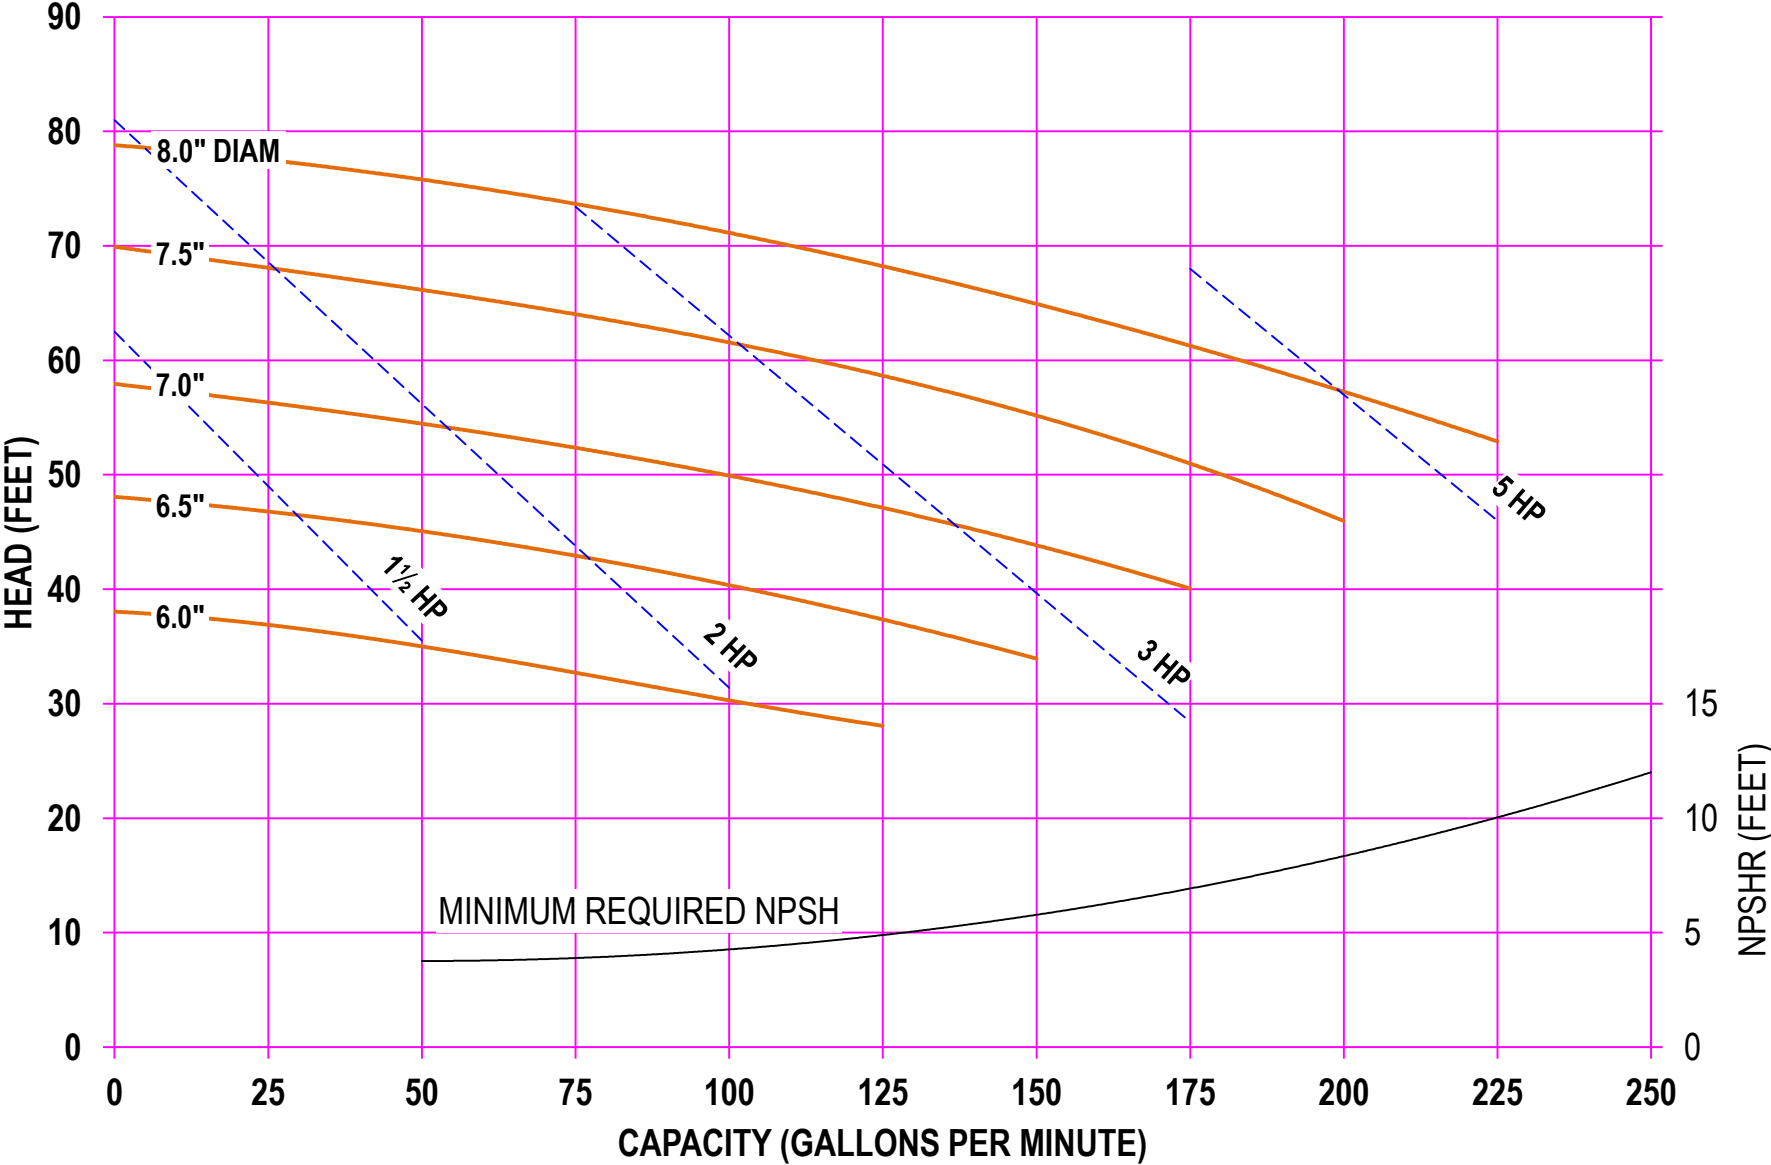

AMPCO PUMPS COMPANY, INC.
AC-SERIES 318 3 x 1½
1750 RPM