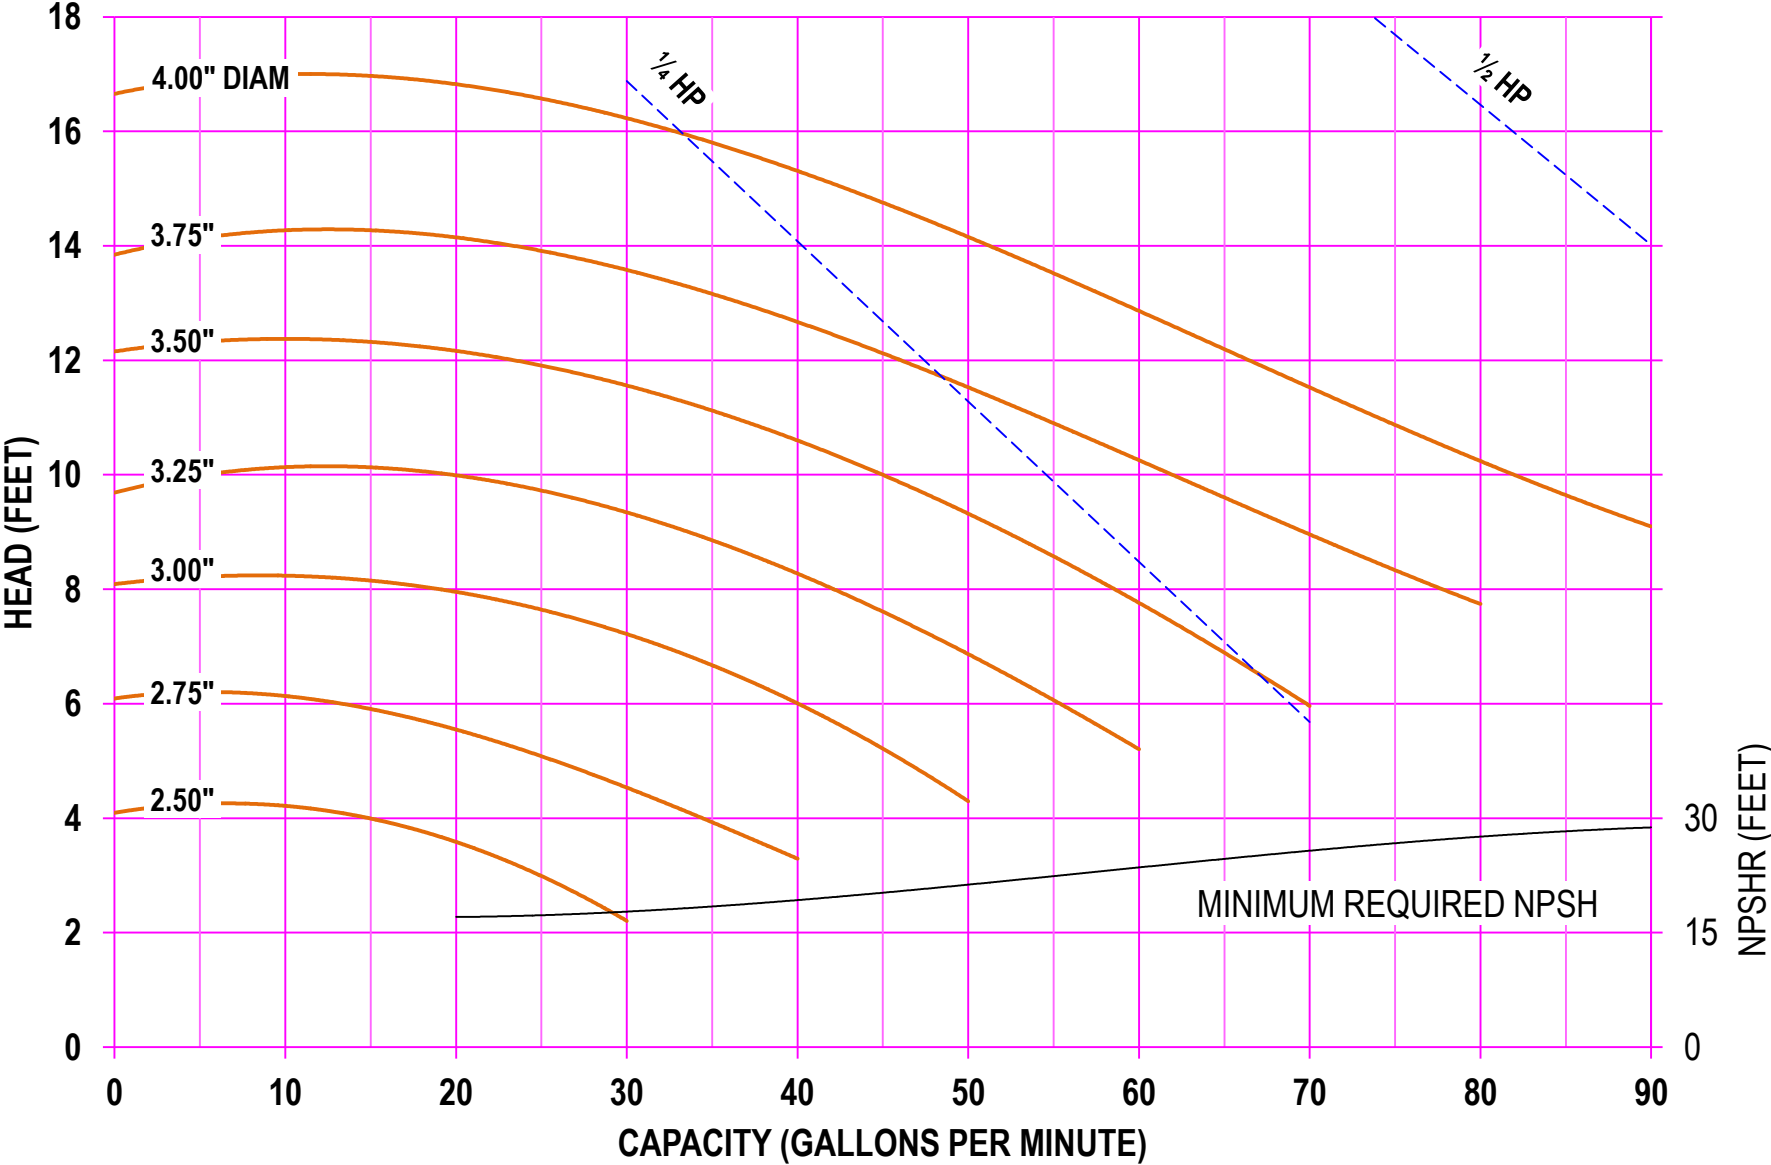

**AMPCO PUMPS COMPANY, INC.**  
**AC-SERIES 114 1½ x 1½**  
**1750 RPM**

**AMPCO PUMPS COMPANY, INC.**  
**AC-SERIES 114 1½ x 1½**  
**3500 RPM**

**AMPCO PUMPS COMPANY, INC.**  
**AC-SERIES 214 2 x 1½**  
**1750 RPM**