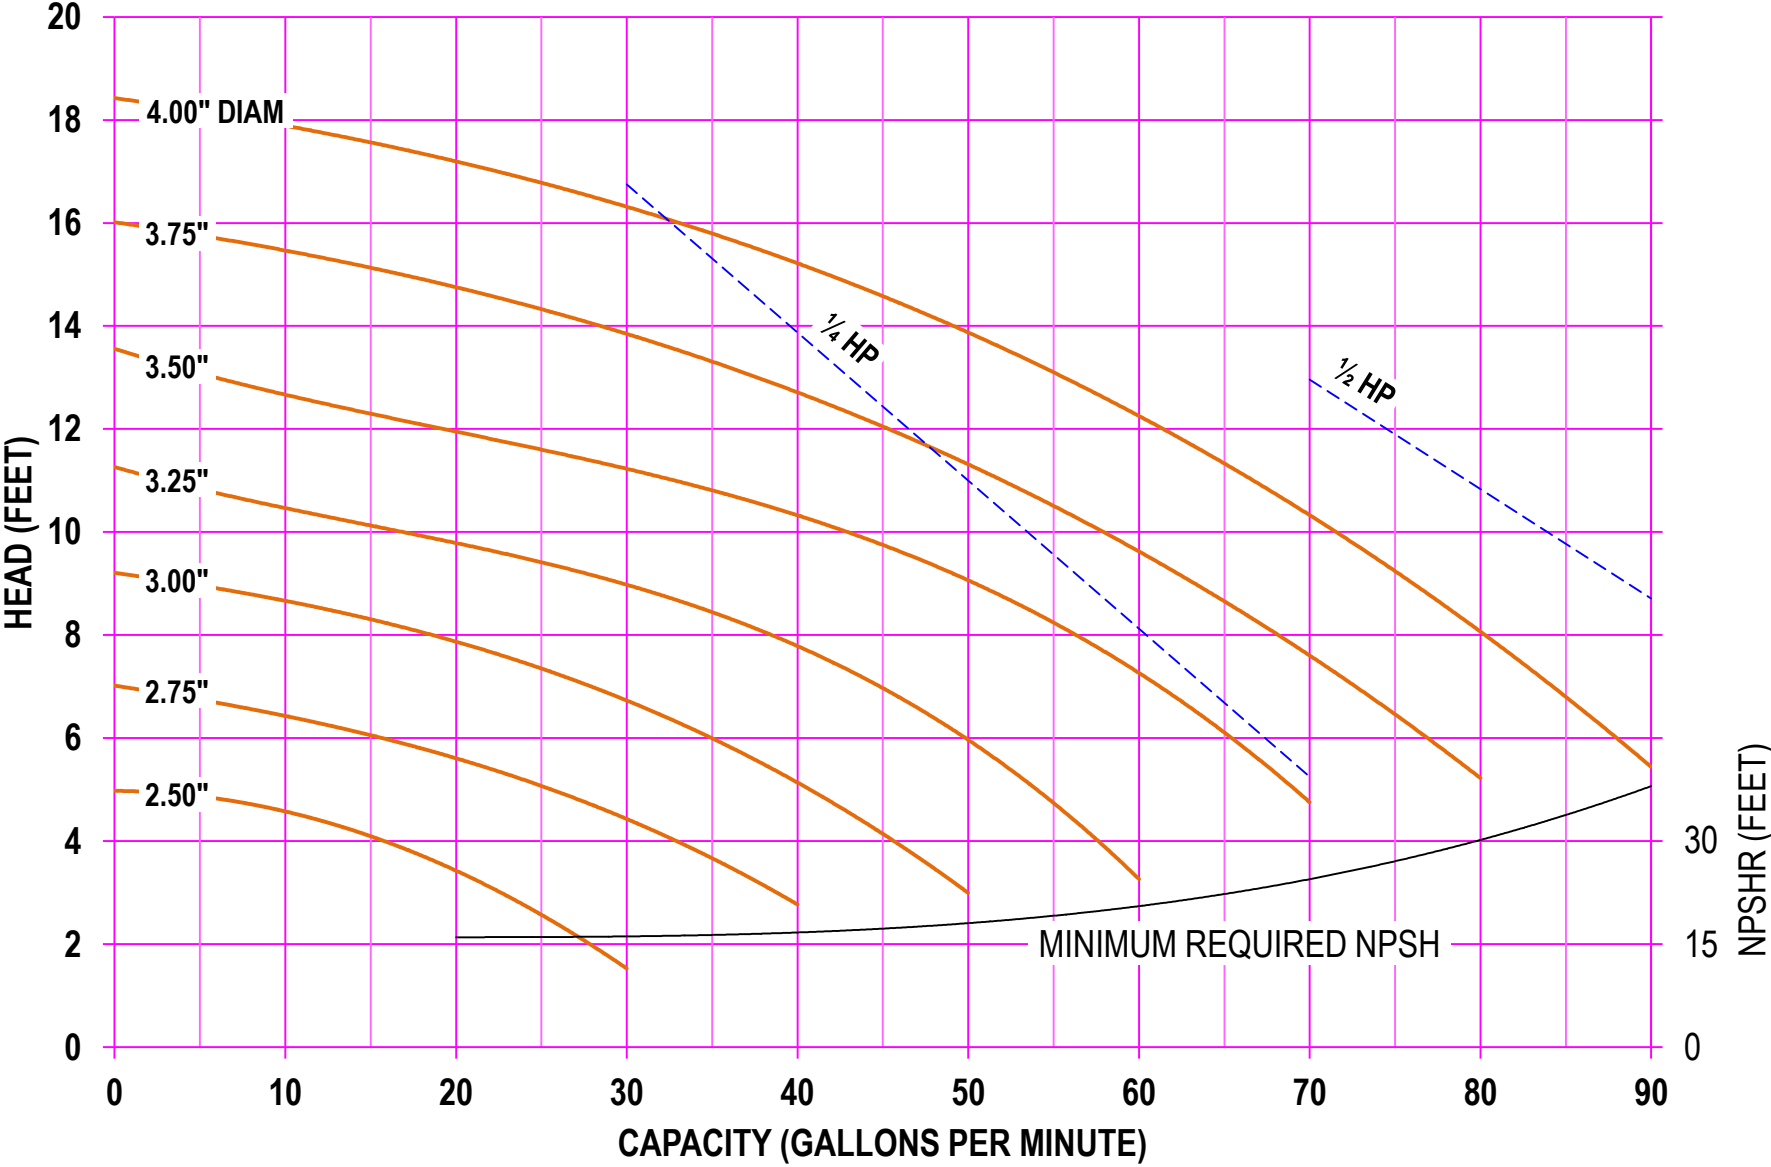

**AMPCO PUMPS COMPANY, INC.**  
**AC-SERIES 114 1½ x 1½**  
**1750 RPM**

**AMPCO PUMPS COMPANY, INC.**  
**AC-SERIES 114 1½ x 1½**  
**3500 RPM**

**AMPCO PUMPS COMPANY, INC.**  
**AC-SERIES 214 2 x 1½**  
**1750 RPM**