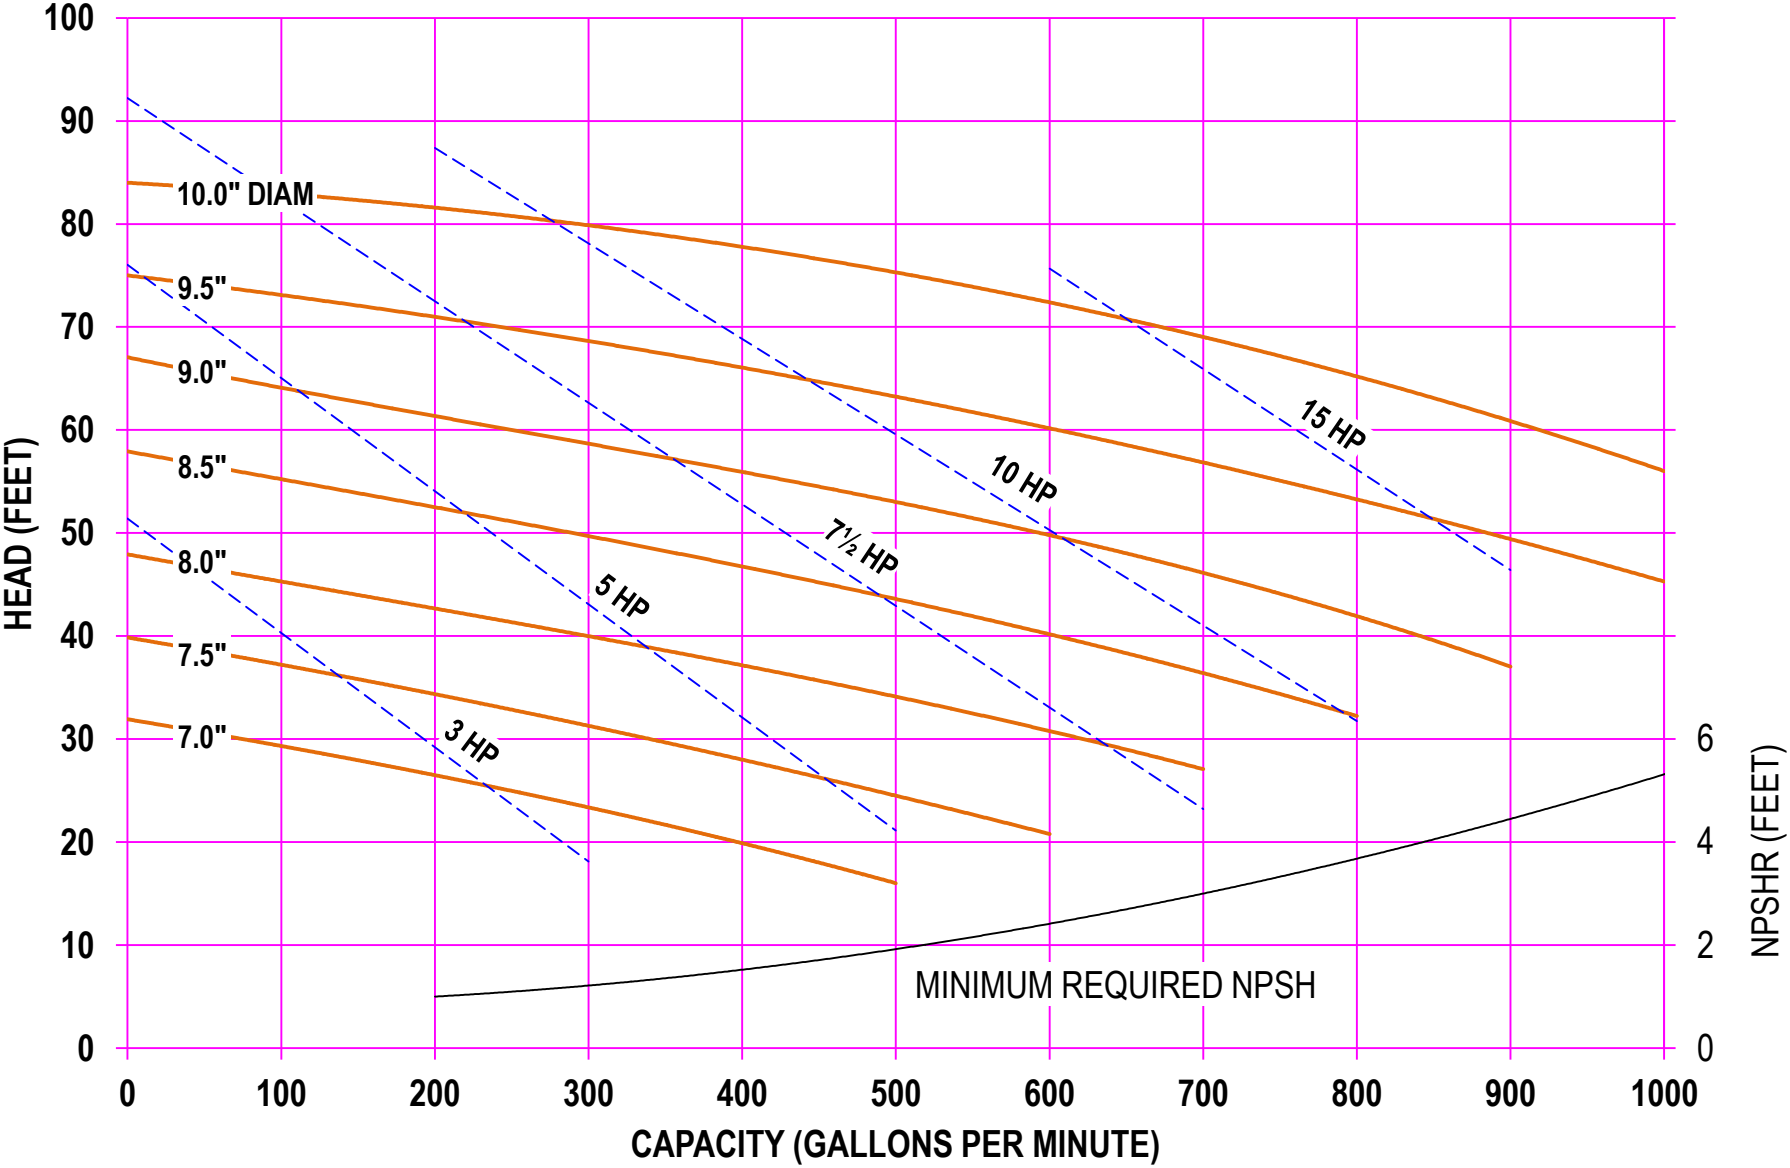

AMPCO PUMPS COMPANY, INC.
AC-SERIES 6410 6 x 4
1450 RPM