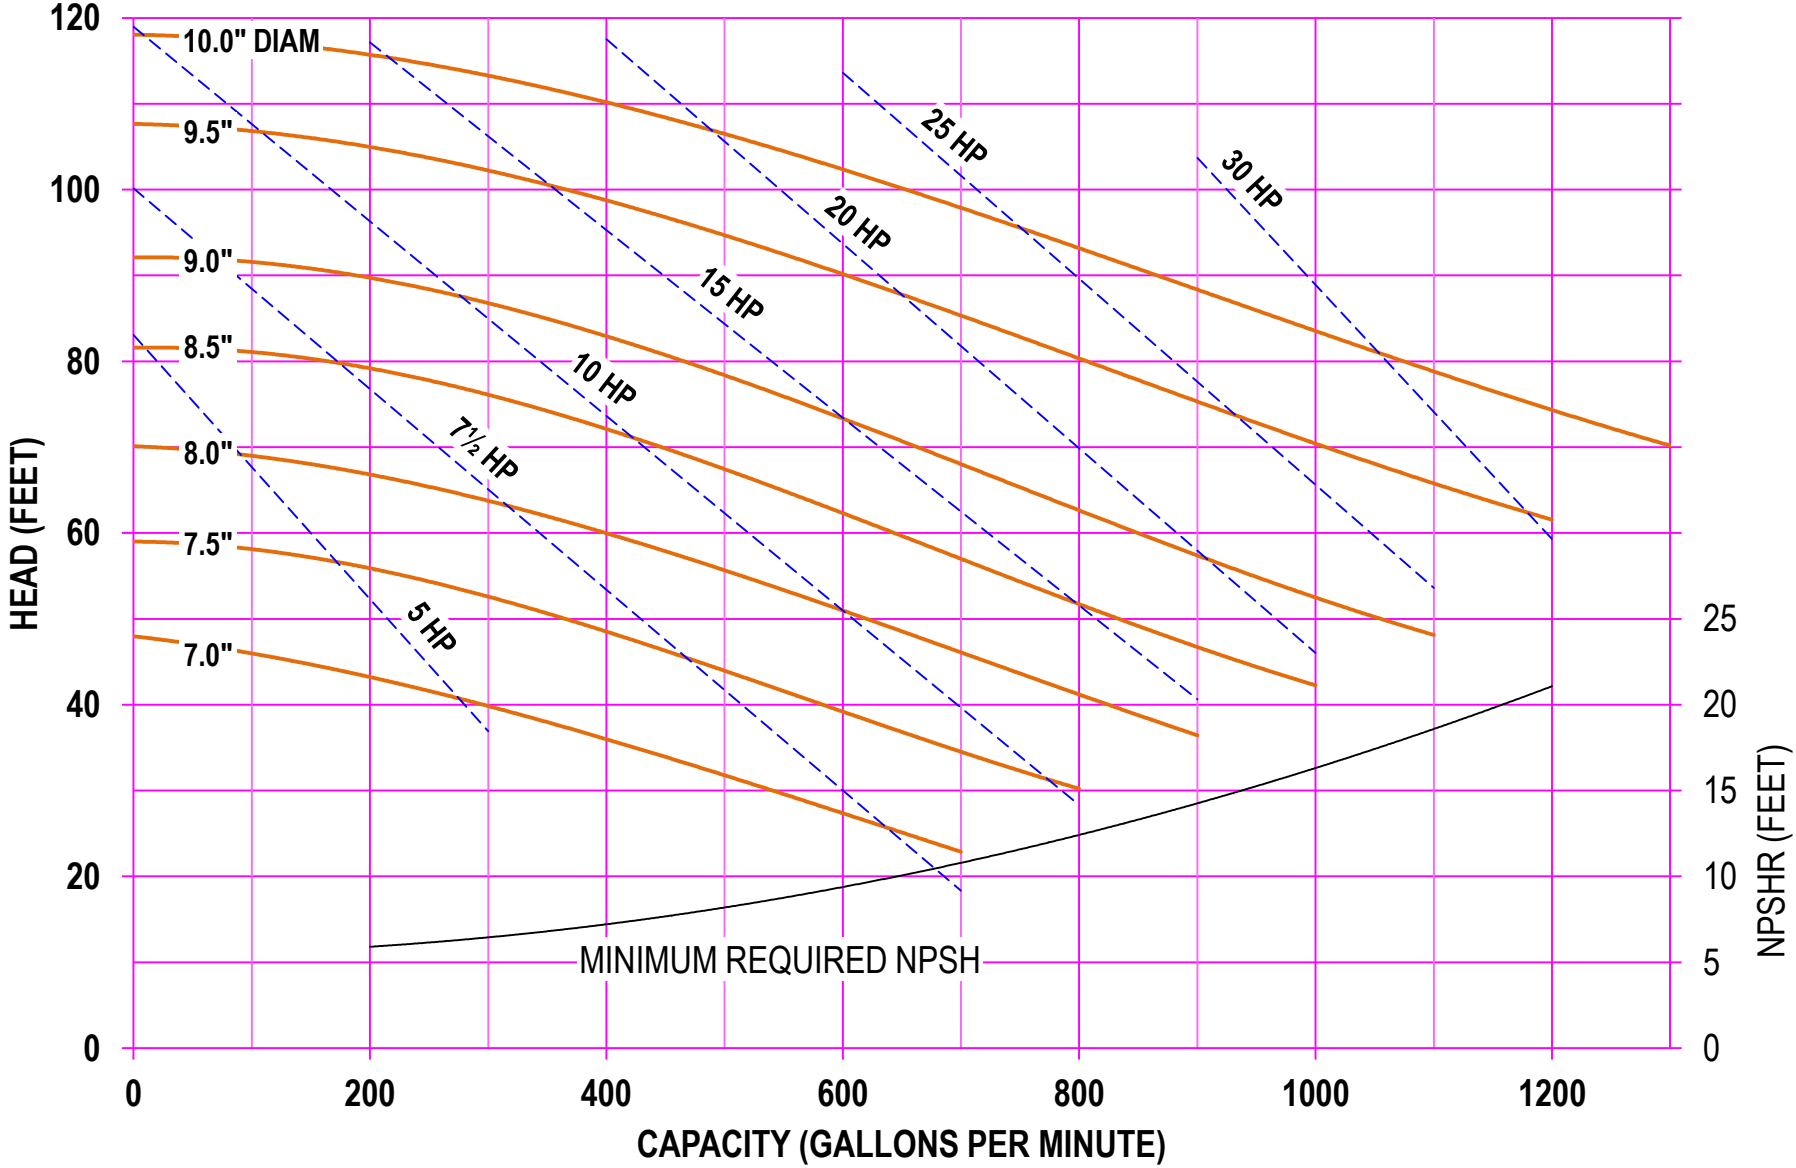

AMPCO PUMPS COMPANY, INC.
AC-SERIES 4410 4 x 4
1750 RPM