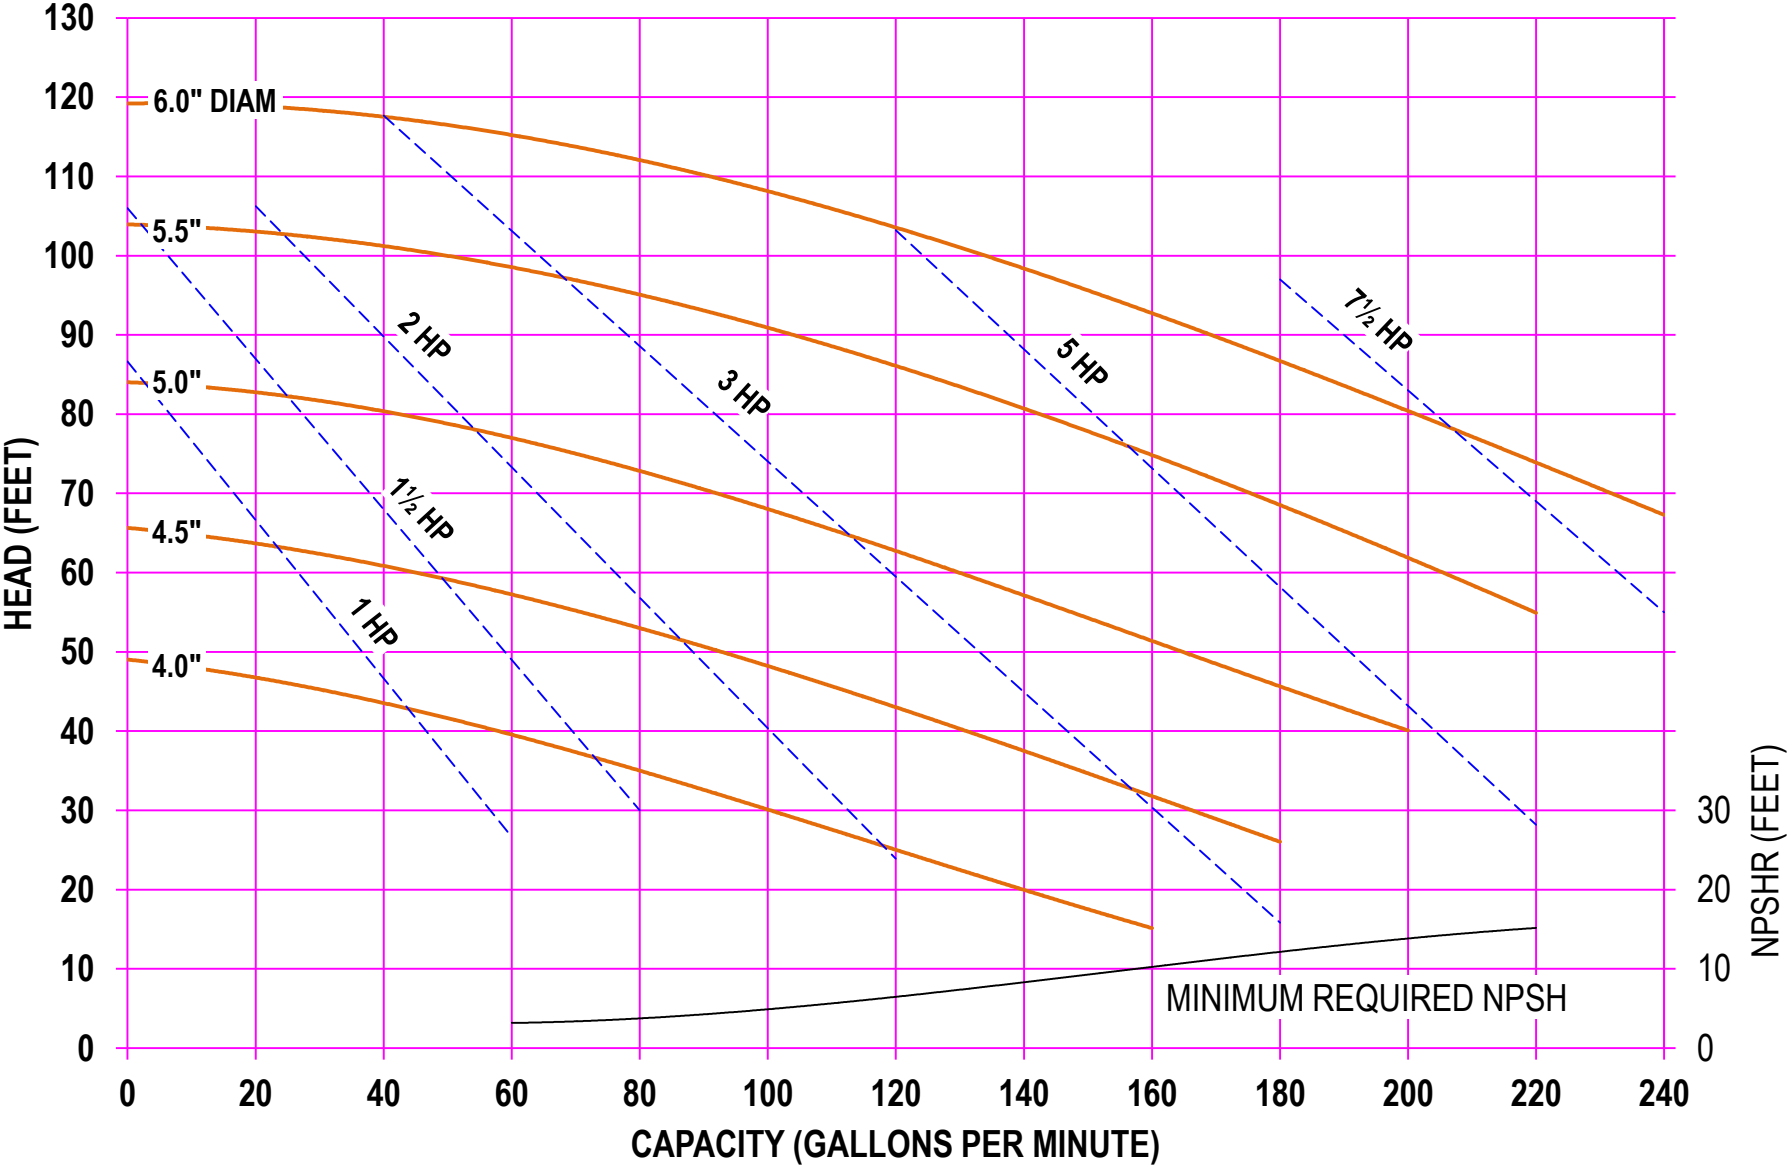

AMPCO PUMPS COMPANY, INC.
AC-SERIES 216 2 x 1½
2900 RPM