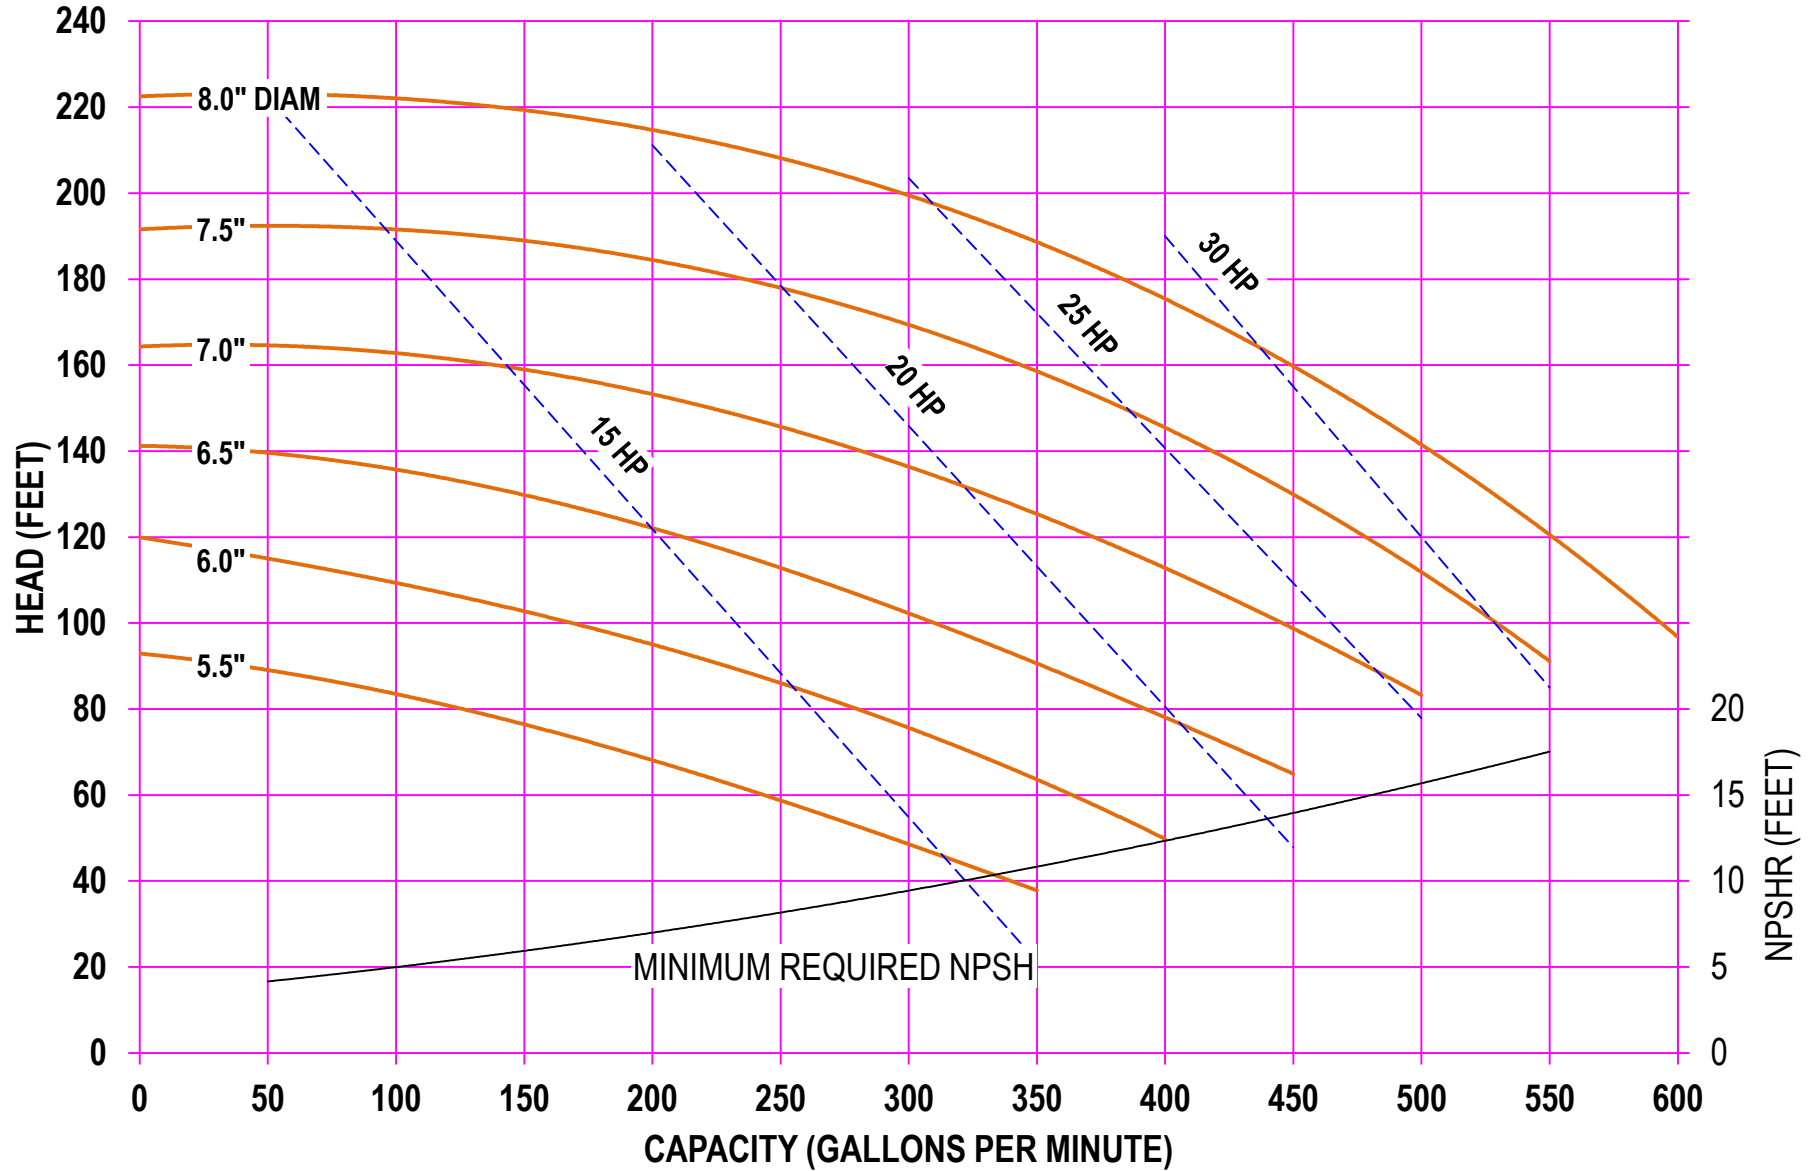

AMPCO PUMPS COMPANY, INC.
AC-SERIES 328 3 x 2
2900 RPM