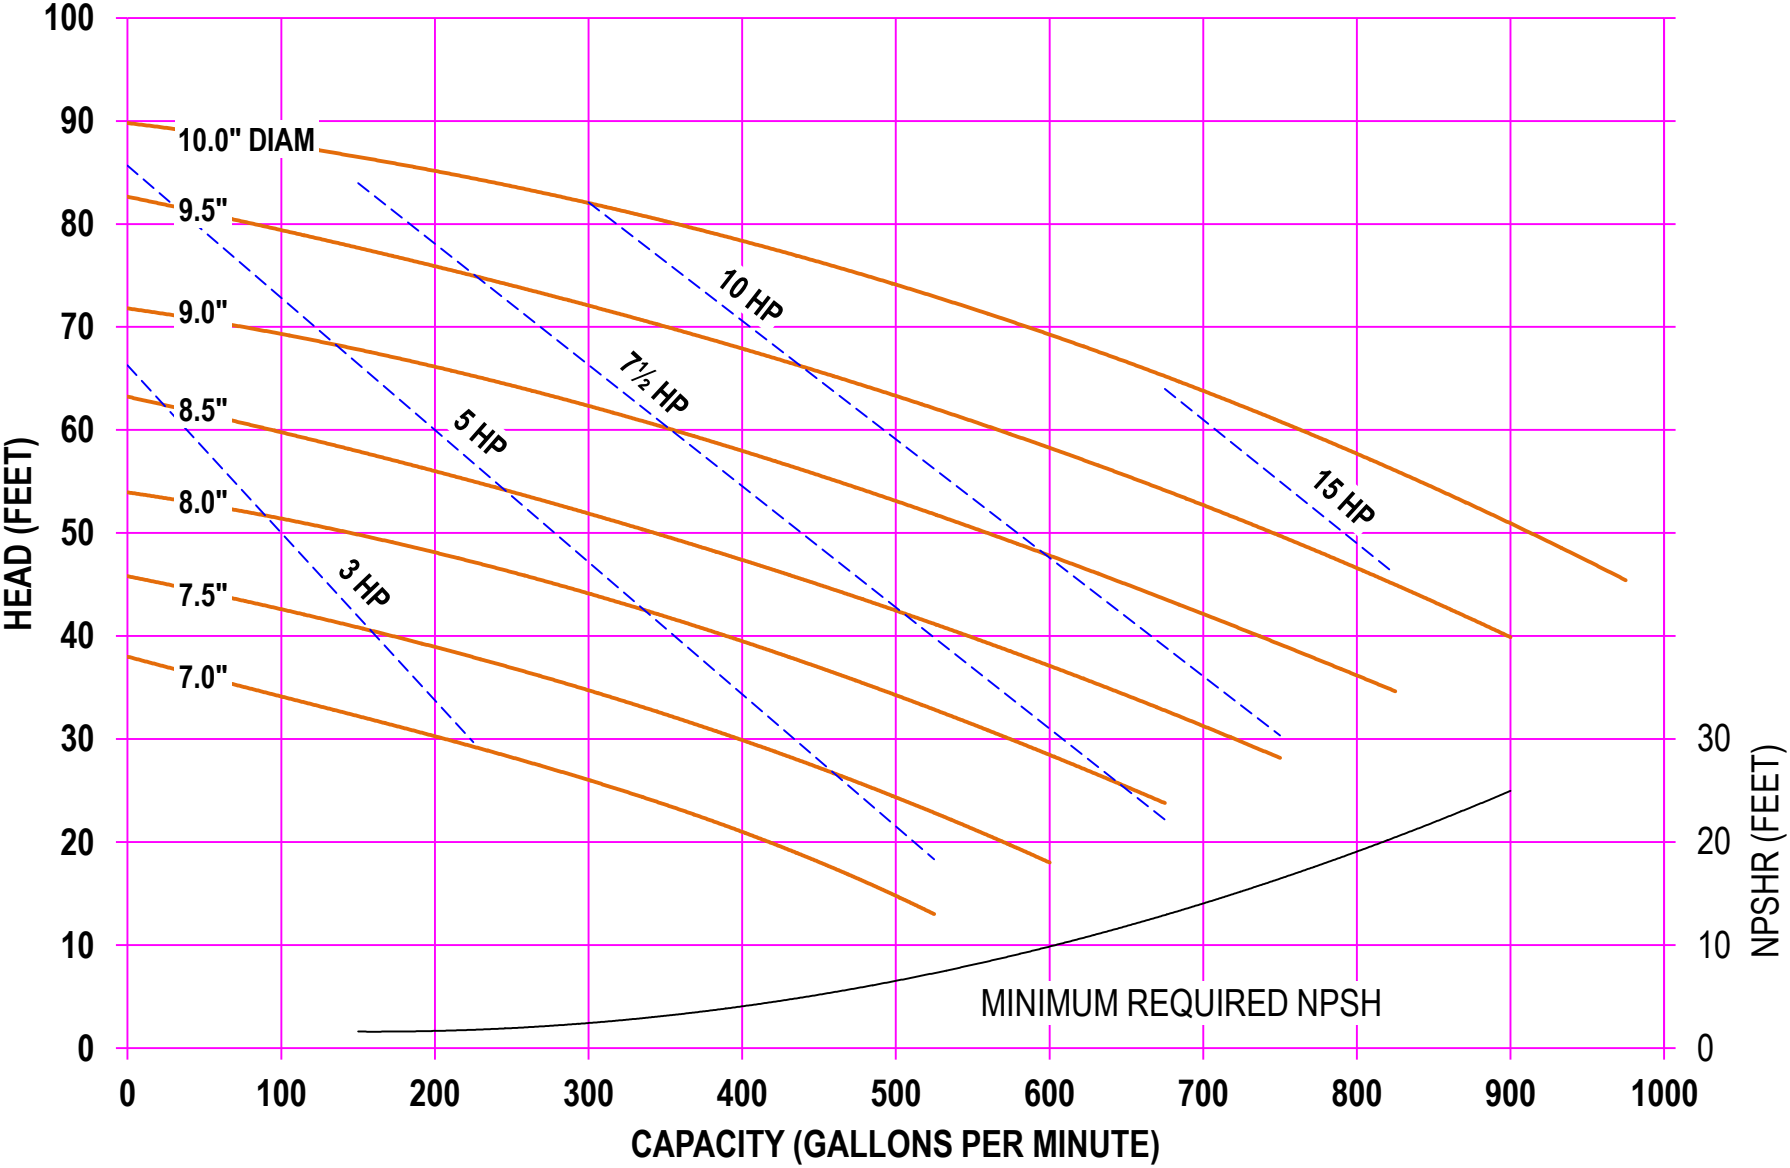

**AMPCO PUMPS COMPANY, INC.**  
**AC-SERIES 428 4 x 2**  
**2900 RPM**

**AMPCO PUMPS COMPANY, INC.**  
**AC-SERIES 428 4 x 2**  
**3500 RPM**

**AMPCO PUMPS COMPANY, INC.**  
**AC-SERIES 4410 4 x 4**  
**1450 RPM**