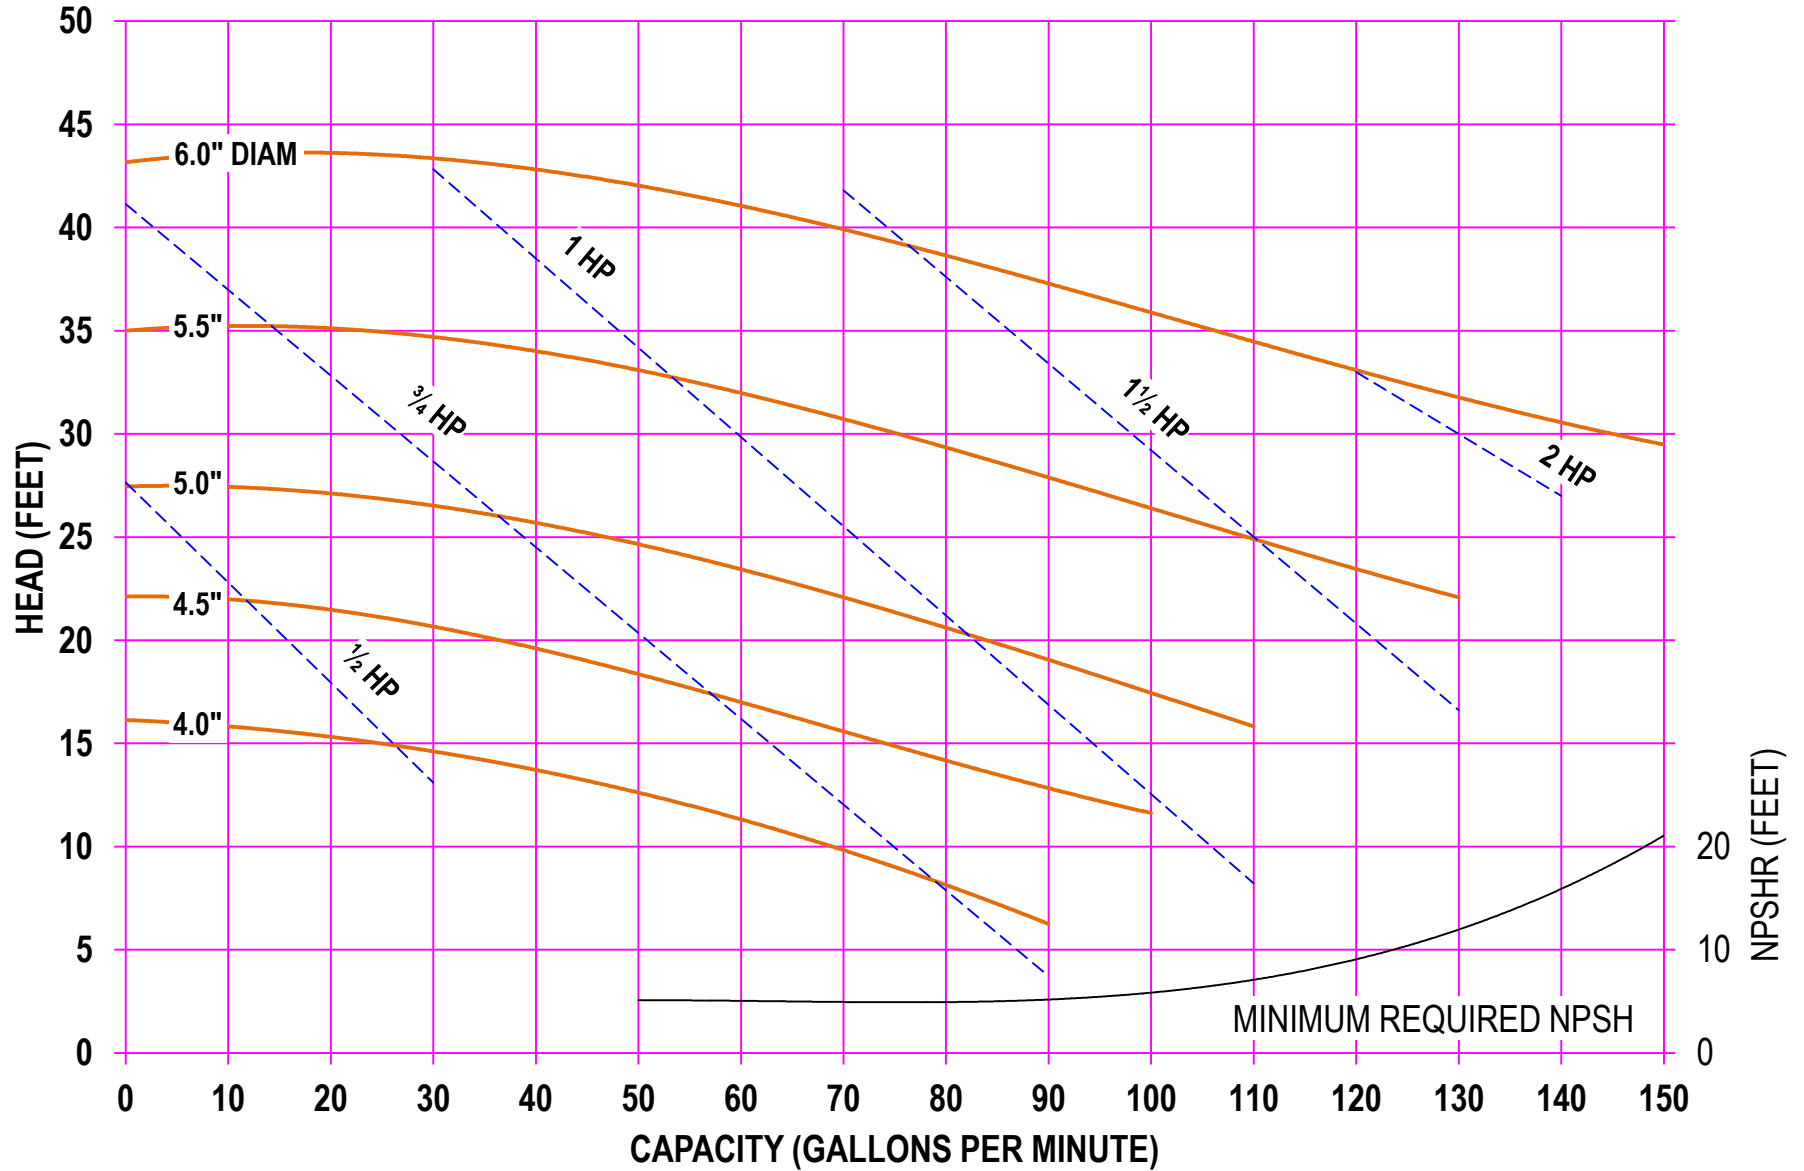

AMPCO PUMPS COMPANY, INC.
AC-SERIES 216 2 x 1½
1750 RPM