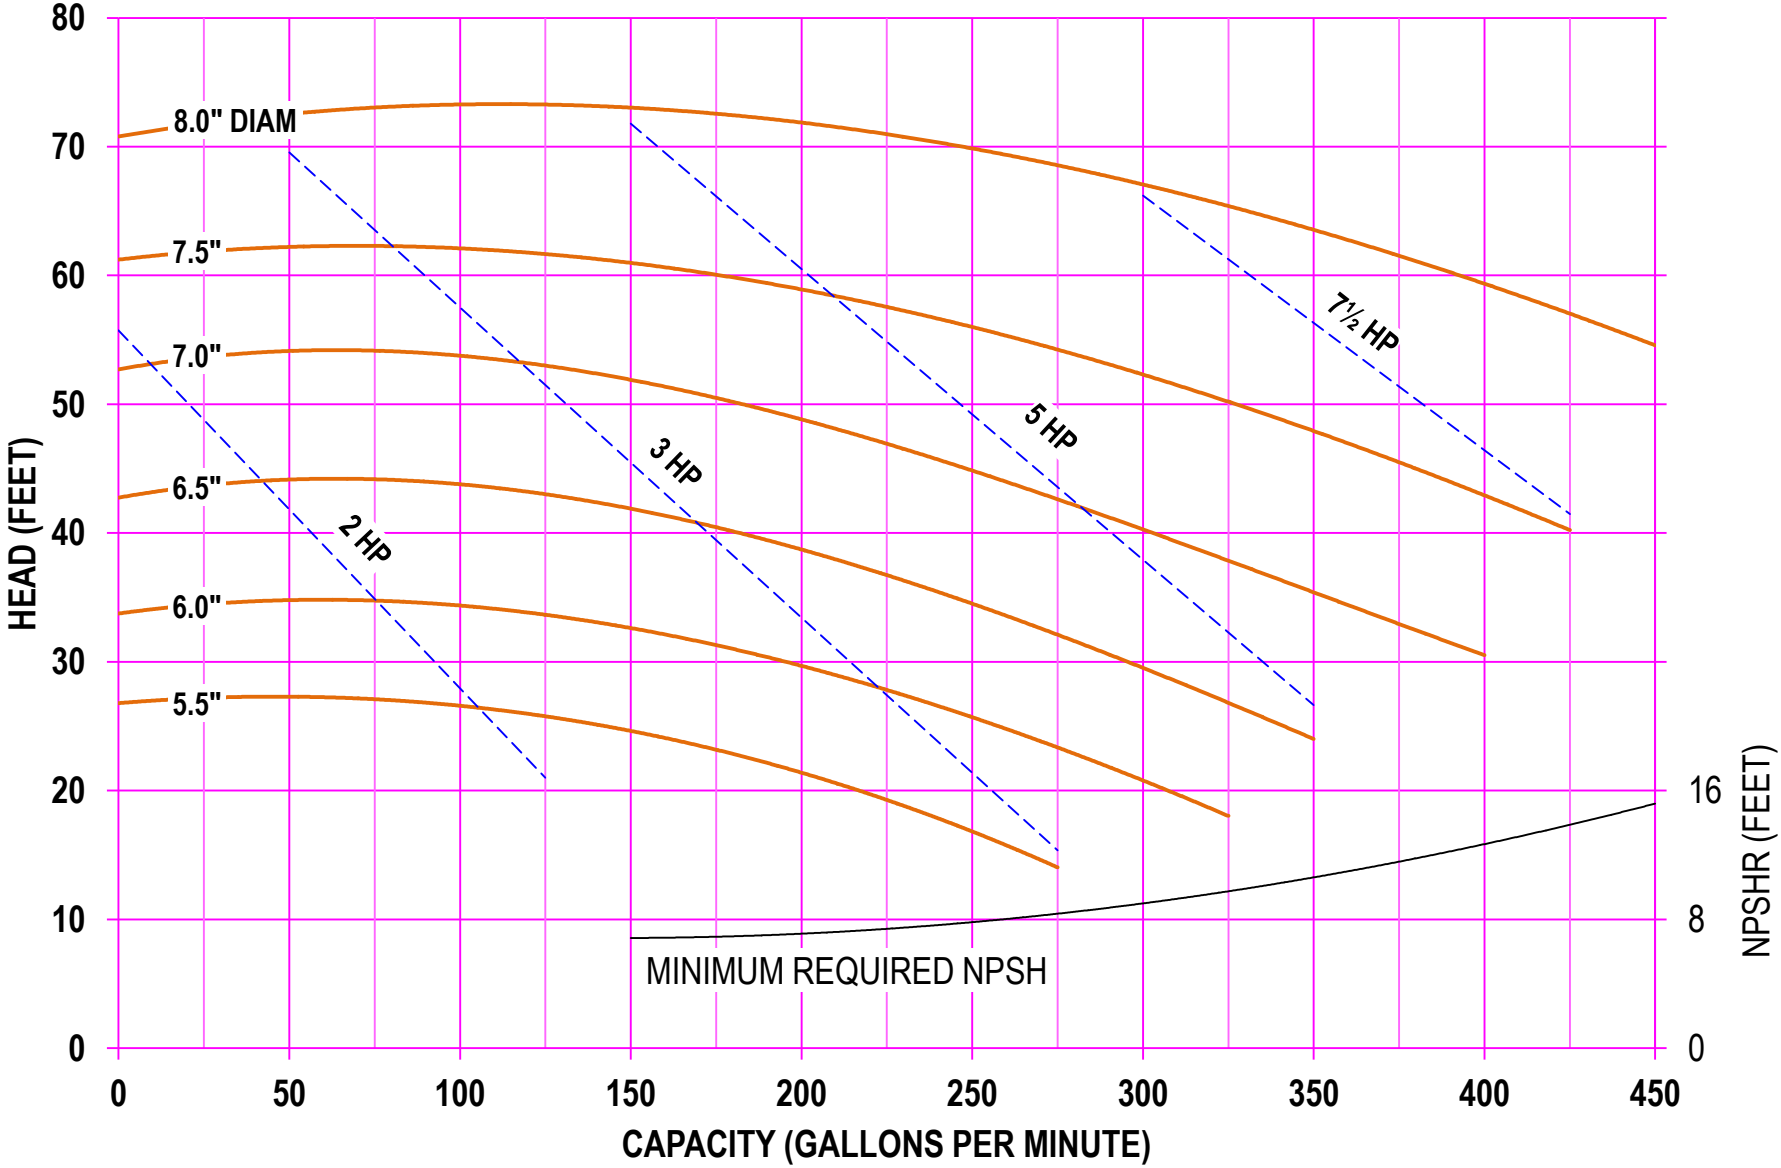

AMPCO PUMPS COMPANY, INC.
AC-SERIES 428 4 x 2
1750 RPM