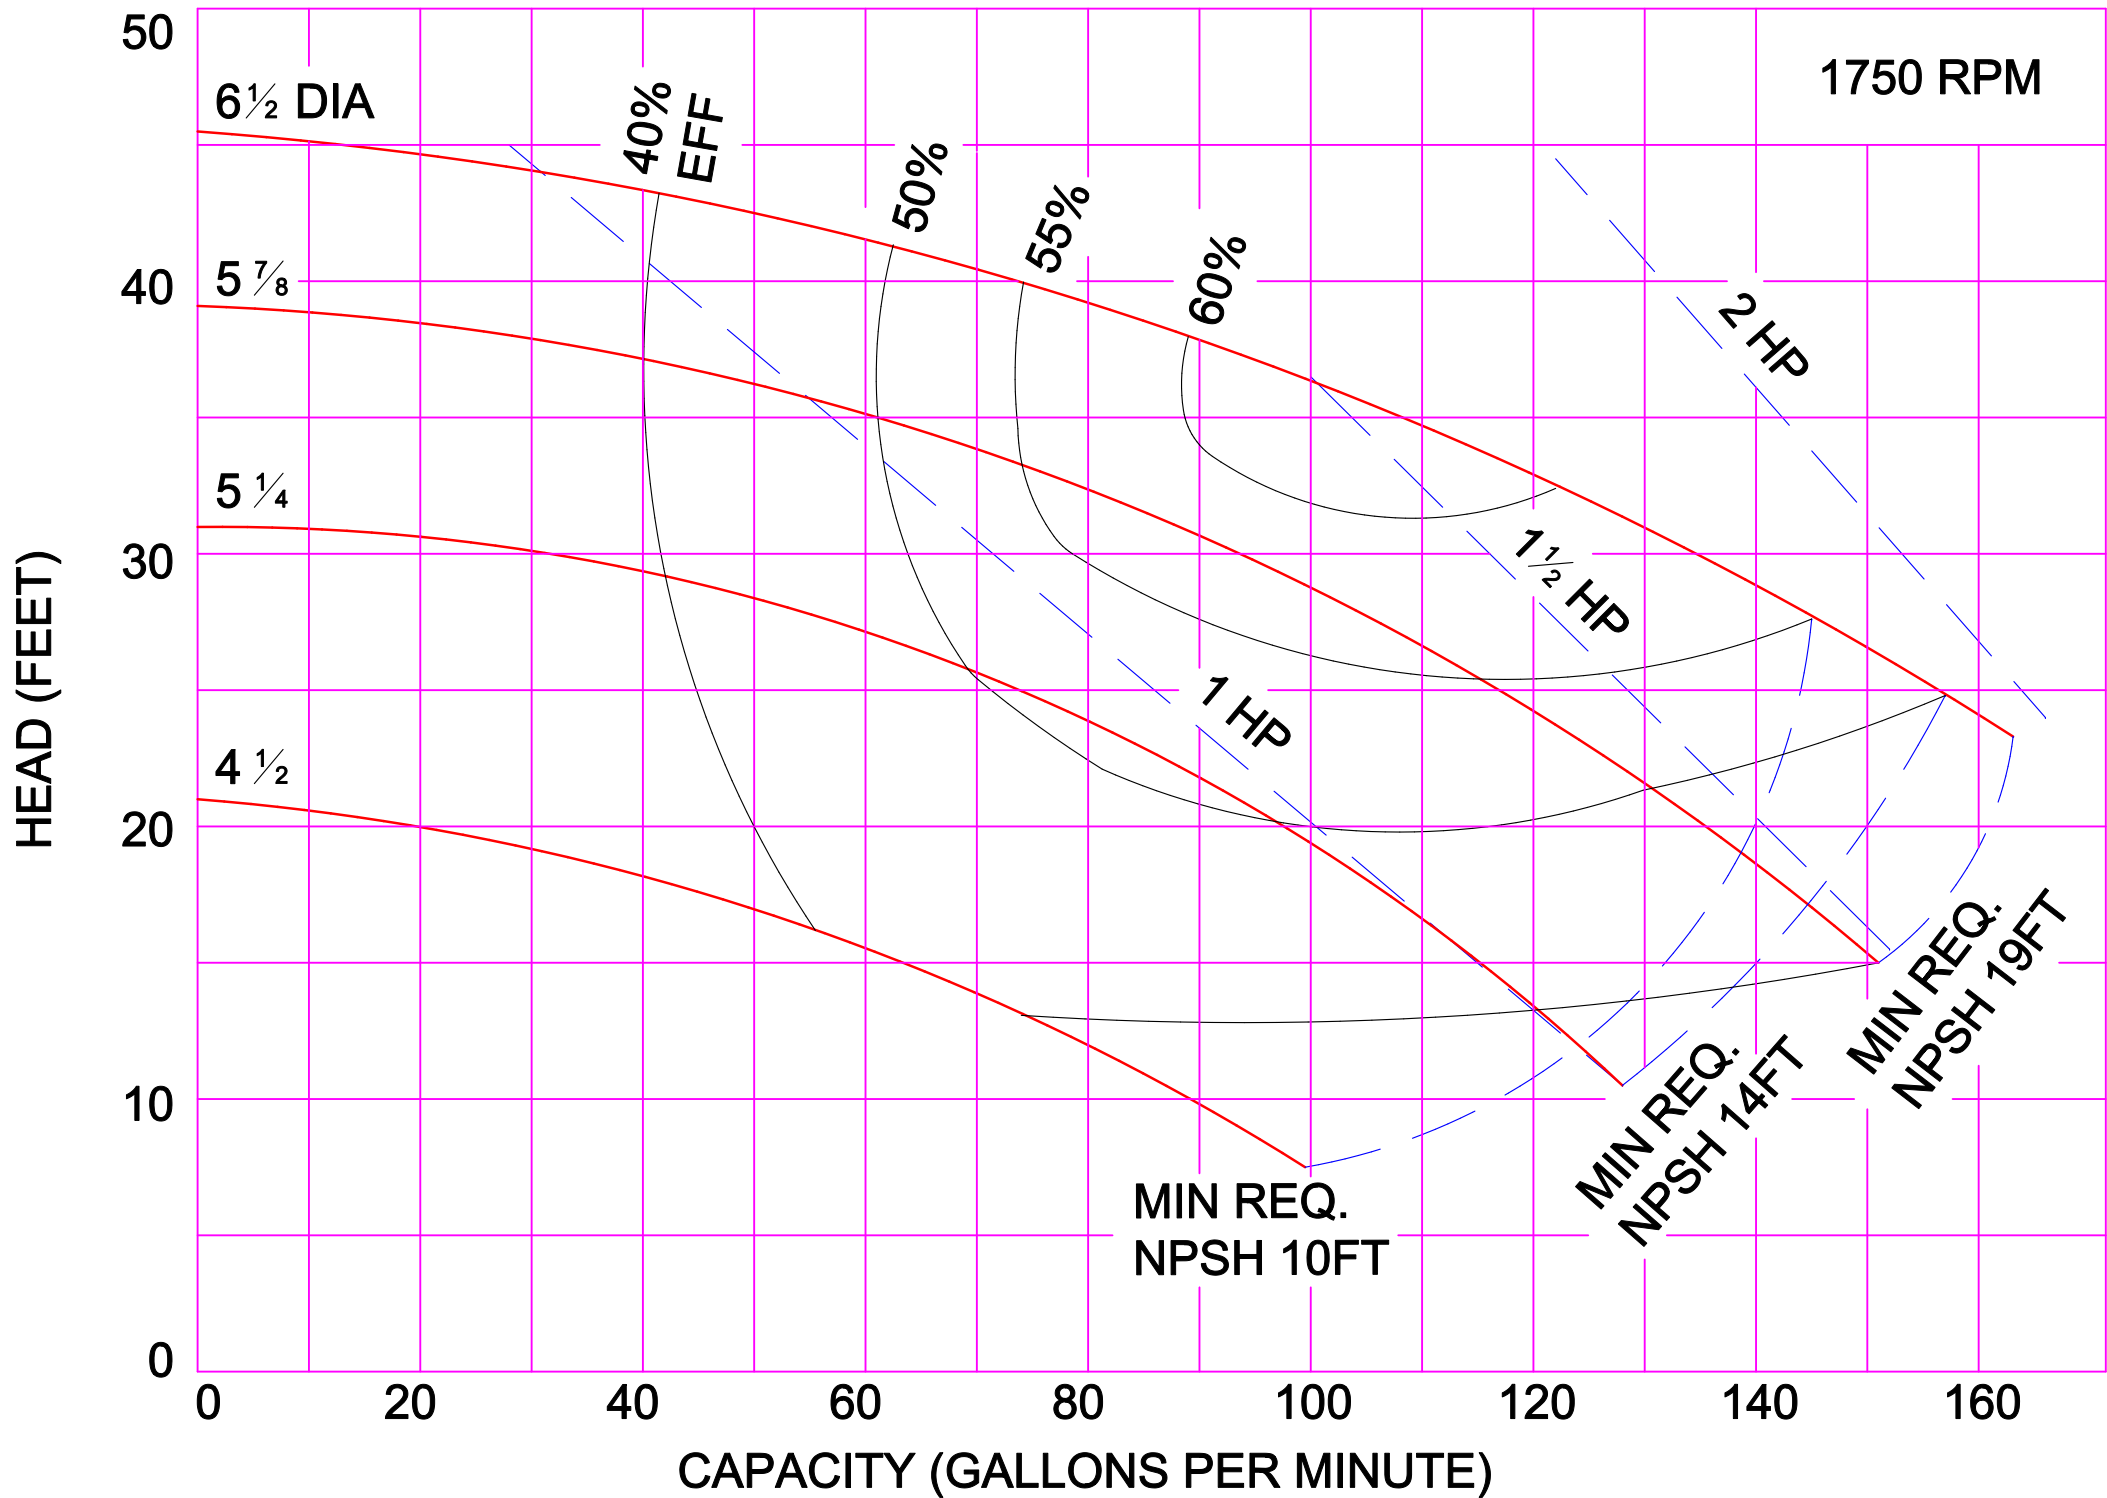

3500 RPM

3500 RPM

AMPCO PUMPS COMPANY, INC.
D-SERIES 3 x 3

AMPCO PUMPS COMPANY, INC.
D-SERIES 4 x 3

3500 RPM

AMPCO PUMPS COMPANY, INC.
D-SERIES 2½ x 2

AMPCO PUMPS COMPANY, INC.
D-SERIES 3 x 2½

1750 RPM

AMPCO PUMPS COMPANY, INC.
D-SERIES 3 x 3

1750 RPM

AMPCO PUMPS COMPANY, INC.
D-SERIES 4 x 3

AMPCO PUMPS COMPANY, INC.
D-SERIES 3 x 2½

AMPCO PUMPS COMPANY, INC.
D-SERIES 3 x 3

2900 RPM

AMPCO PUMPS COMPANY, INC.
D-SERIES COMPOSITE