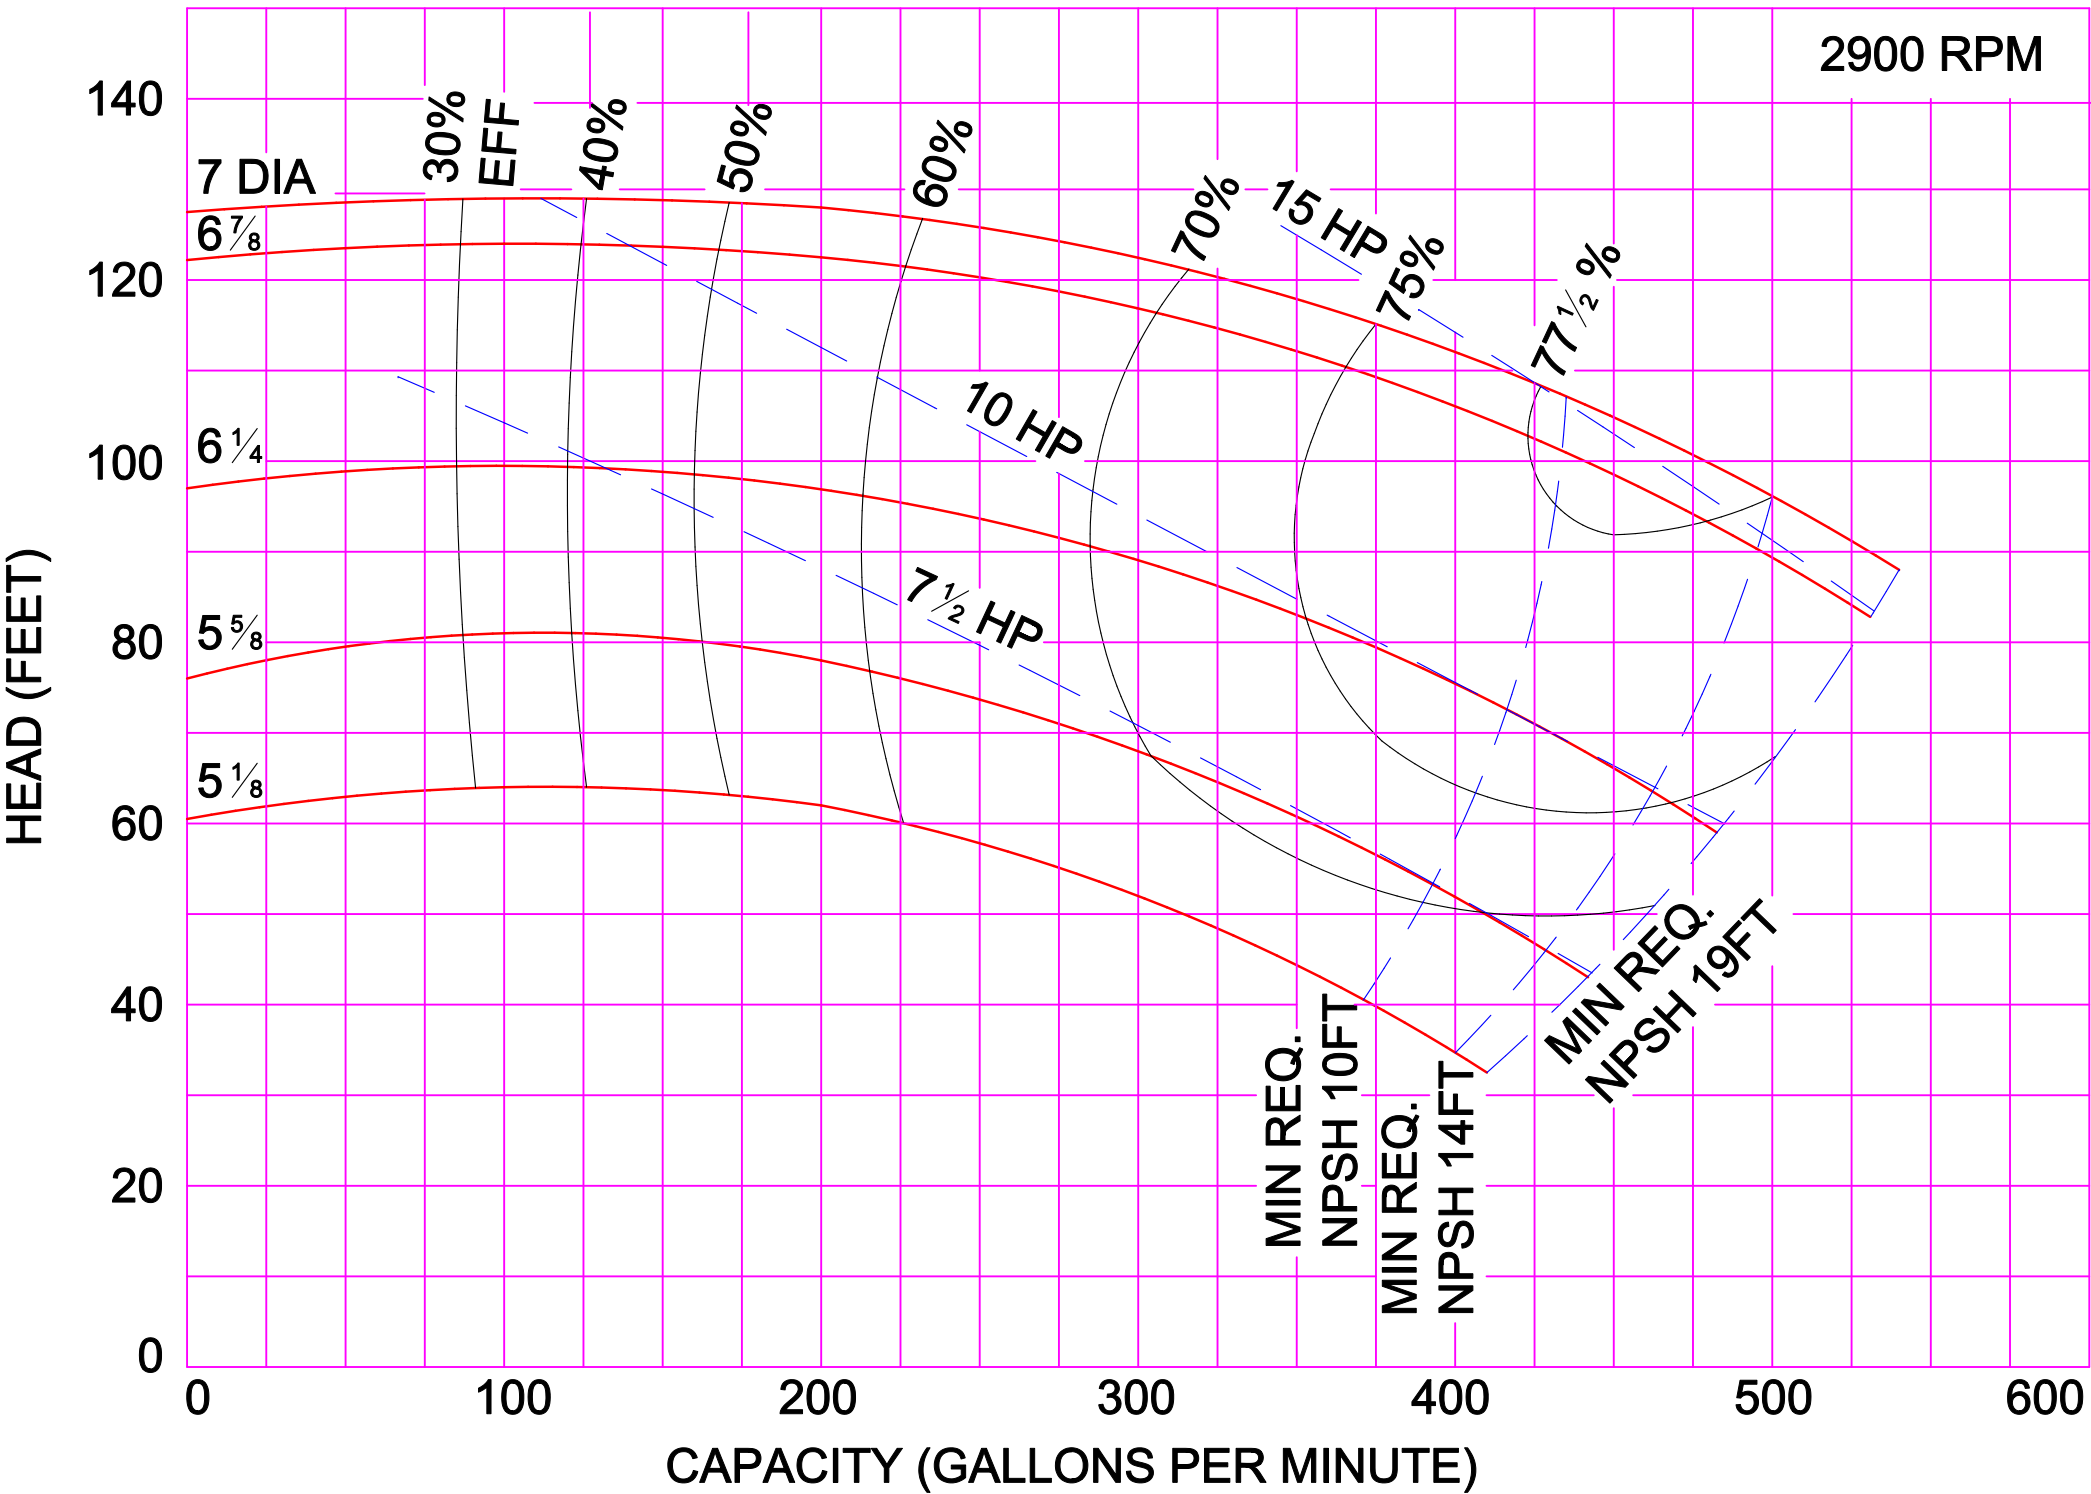

3500 RPM

3500 RPM

AMPCO PUMPS COMPANY, INC.
D-SERIES 3 x 3

AMPCO PUMPS COMPANY, INC.
D-SERIES 4 x 3

3500 RPM

AMPCO PUMPS COMPANY, INC.
D-SERIES 2½ x 2

AMPCO PUMPS COMPANY, INC.
D-SERIES 3 x 2½

1750 RPM

AMPCO PUMPS COMPANY, INC.
D-SERIES 3 x 3

1750 RPM

AMPCO PUMPS COMPANY, INC.
D-SERIES 4 x 3

AMPCO PUMPS COMPANY, INC.
D-SERIES 3 x 2½

AMPCO PUMPS COMPANY, INC.
D-SERIES 3 x 3

2900 RPM

AMPCO PUMPS COMPANY, INC.
D-SERIES COMPOSITE