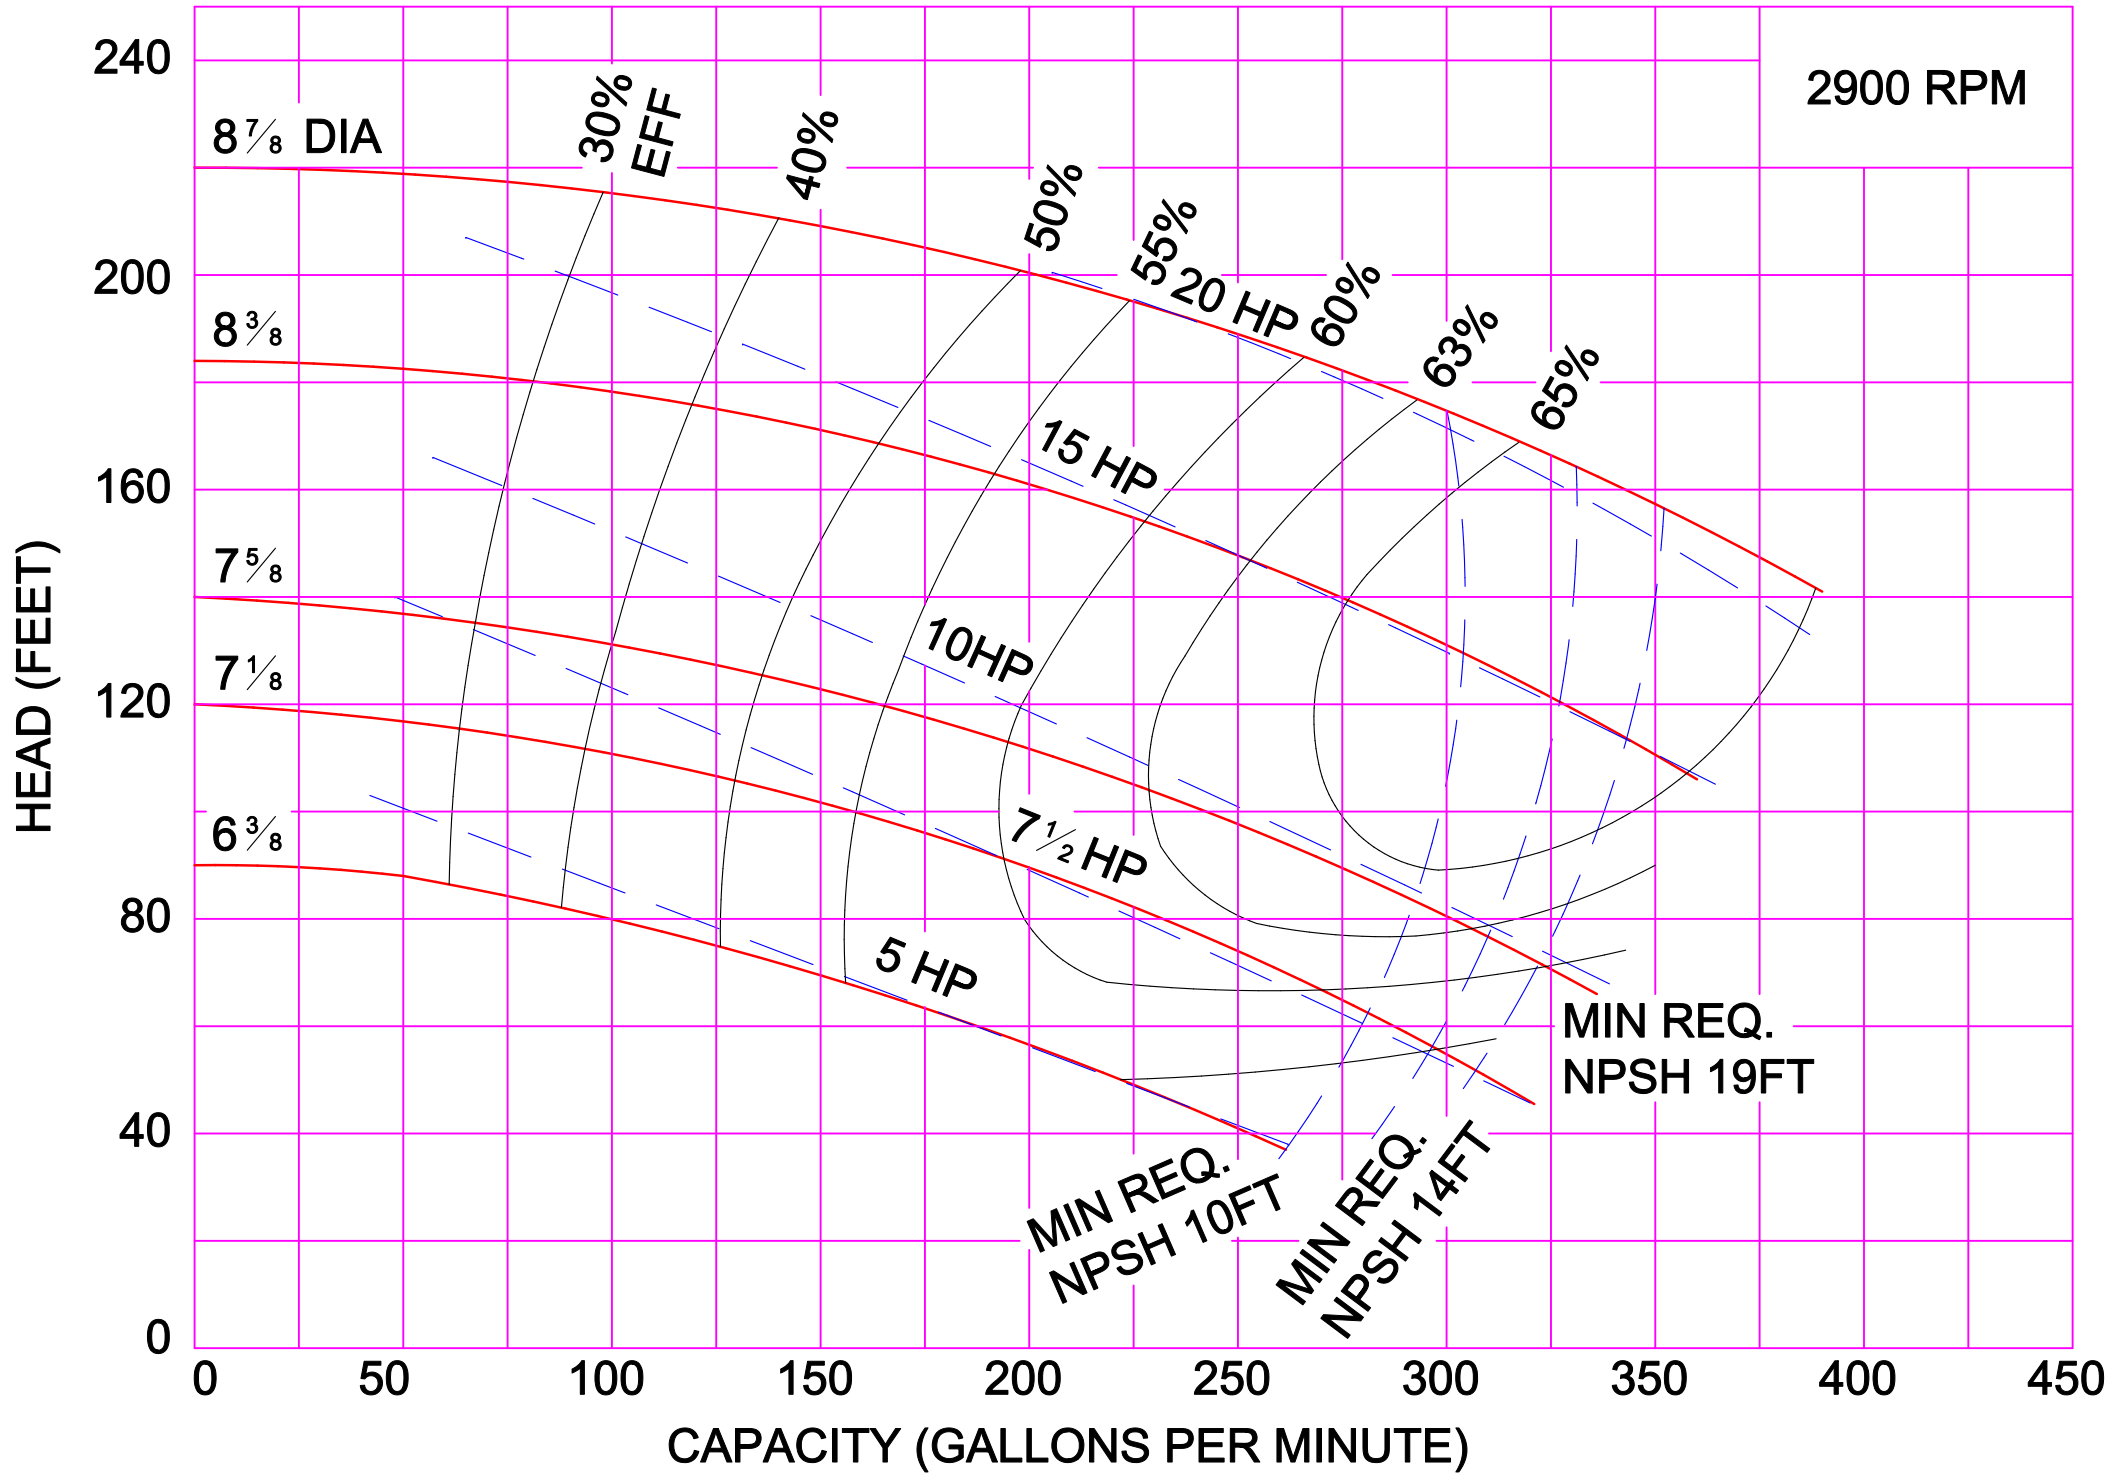

3500 RPM

3500 RPM

AMPCO PUMPS COMPANY, INC.
D-SERIES 3 x 3

AMPCO PUMPS COMPANY, INC.
D-SERIES 4 x 3

3500 RPM

AMPCO PUMPS COMPANY, INC.
D-SERIES 2½ x 2

AMPCO PUMPS COMPANY, INC.
D-SERIES 3 x 2½

1750 RPM

AMPCO PUMPS COMPANY, INC.
D-SERIES 3 x 3

1750 RPM

AMPCO PUMPS COMPANY, INC.
D-SERIES 4 x 3

AMPCO PUMPS COMPANY, INC.
D-SERIES 3 x 2½

AMPCO PUMPS COMPANY, INC.
D-SERIES 3 x 3

2900 RPM

AMPCO PUMPS COMPANY, INC.
D-SERIES COMPOSITE