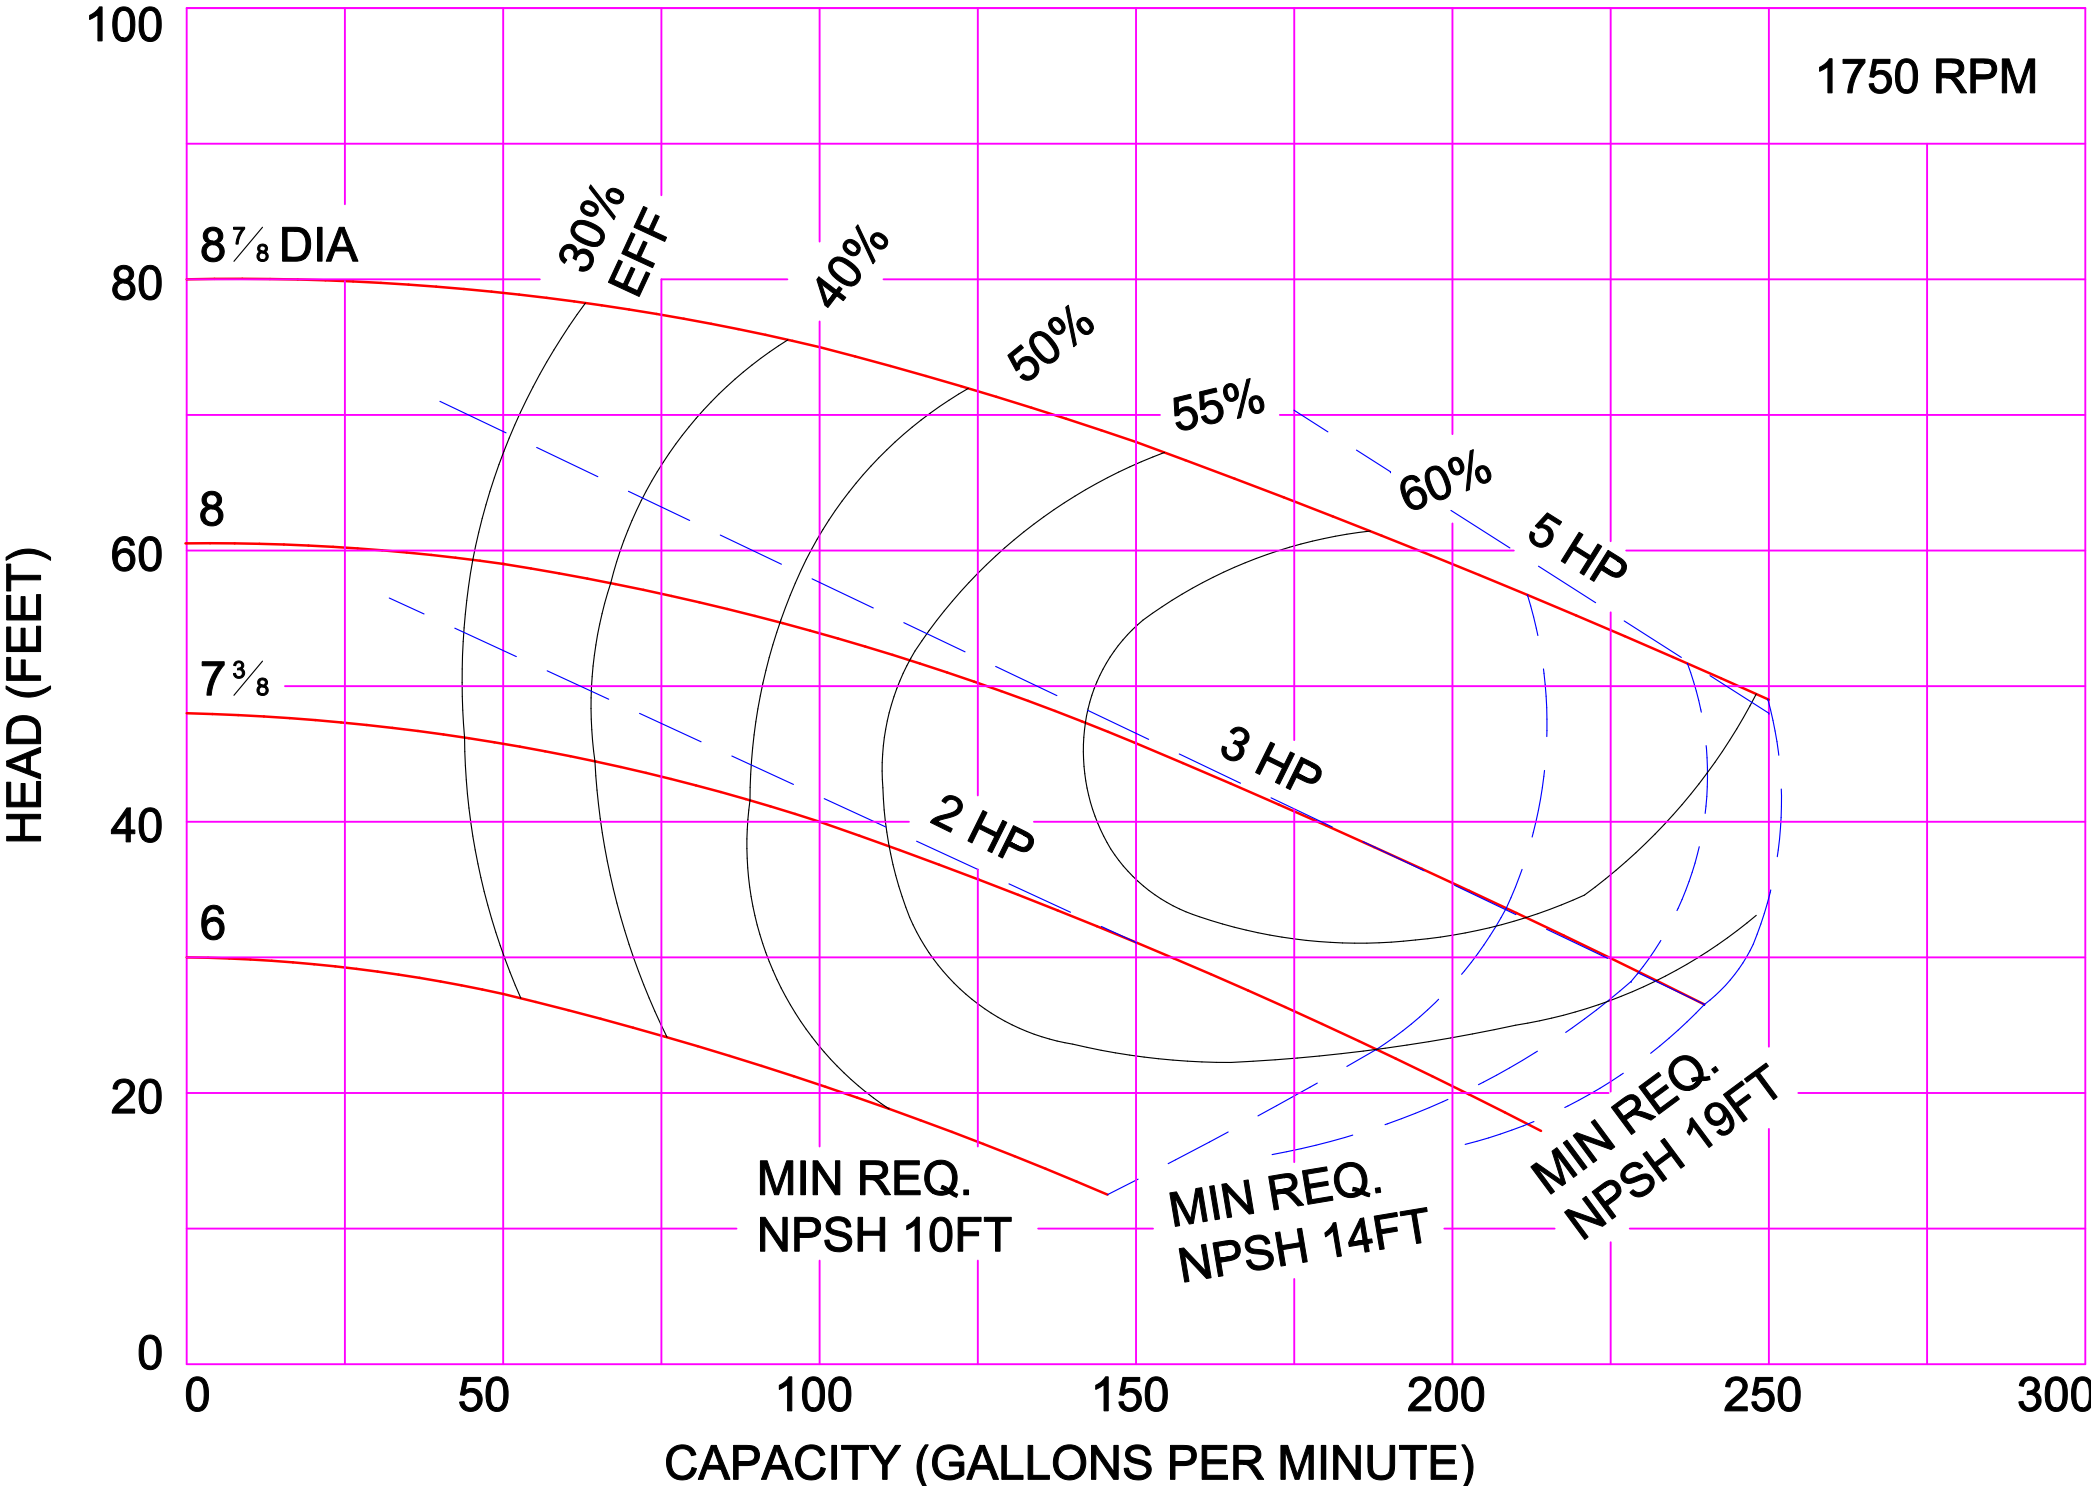

3500 RPM

3500 RPM

AMPCO PUMPS COMPANY, INC.
D-SERIES 3 x 3

AMPCO PUMPS COMPANY, INC.
D-SERIES 4 x 3

3500 RPM

AMPCO PUMPS COMPANY, INC.
D-SERIES 2½ x 2

AMPCO PUMPS COMPANY, INC.
D-SERIES 3 x 2½

1750 RPM

AMPCO PUMPS COMPANY, INC.
D-SERIES 3 x 3

1750 RPM

AMPCO PUMPS COMPANY, INC.
D-SERIES 4 x 3

AMPCO PUMPS COMPANY, INC.
D-SERIES 3 x 2½

AMPCO PUMPS COMPANY, INC.
D-SERIES 3 x 3

2900 RPM

AMPCO PUMPS COMPANY, INC.
D-SERIES COMPOSITE