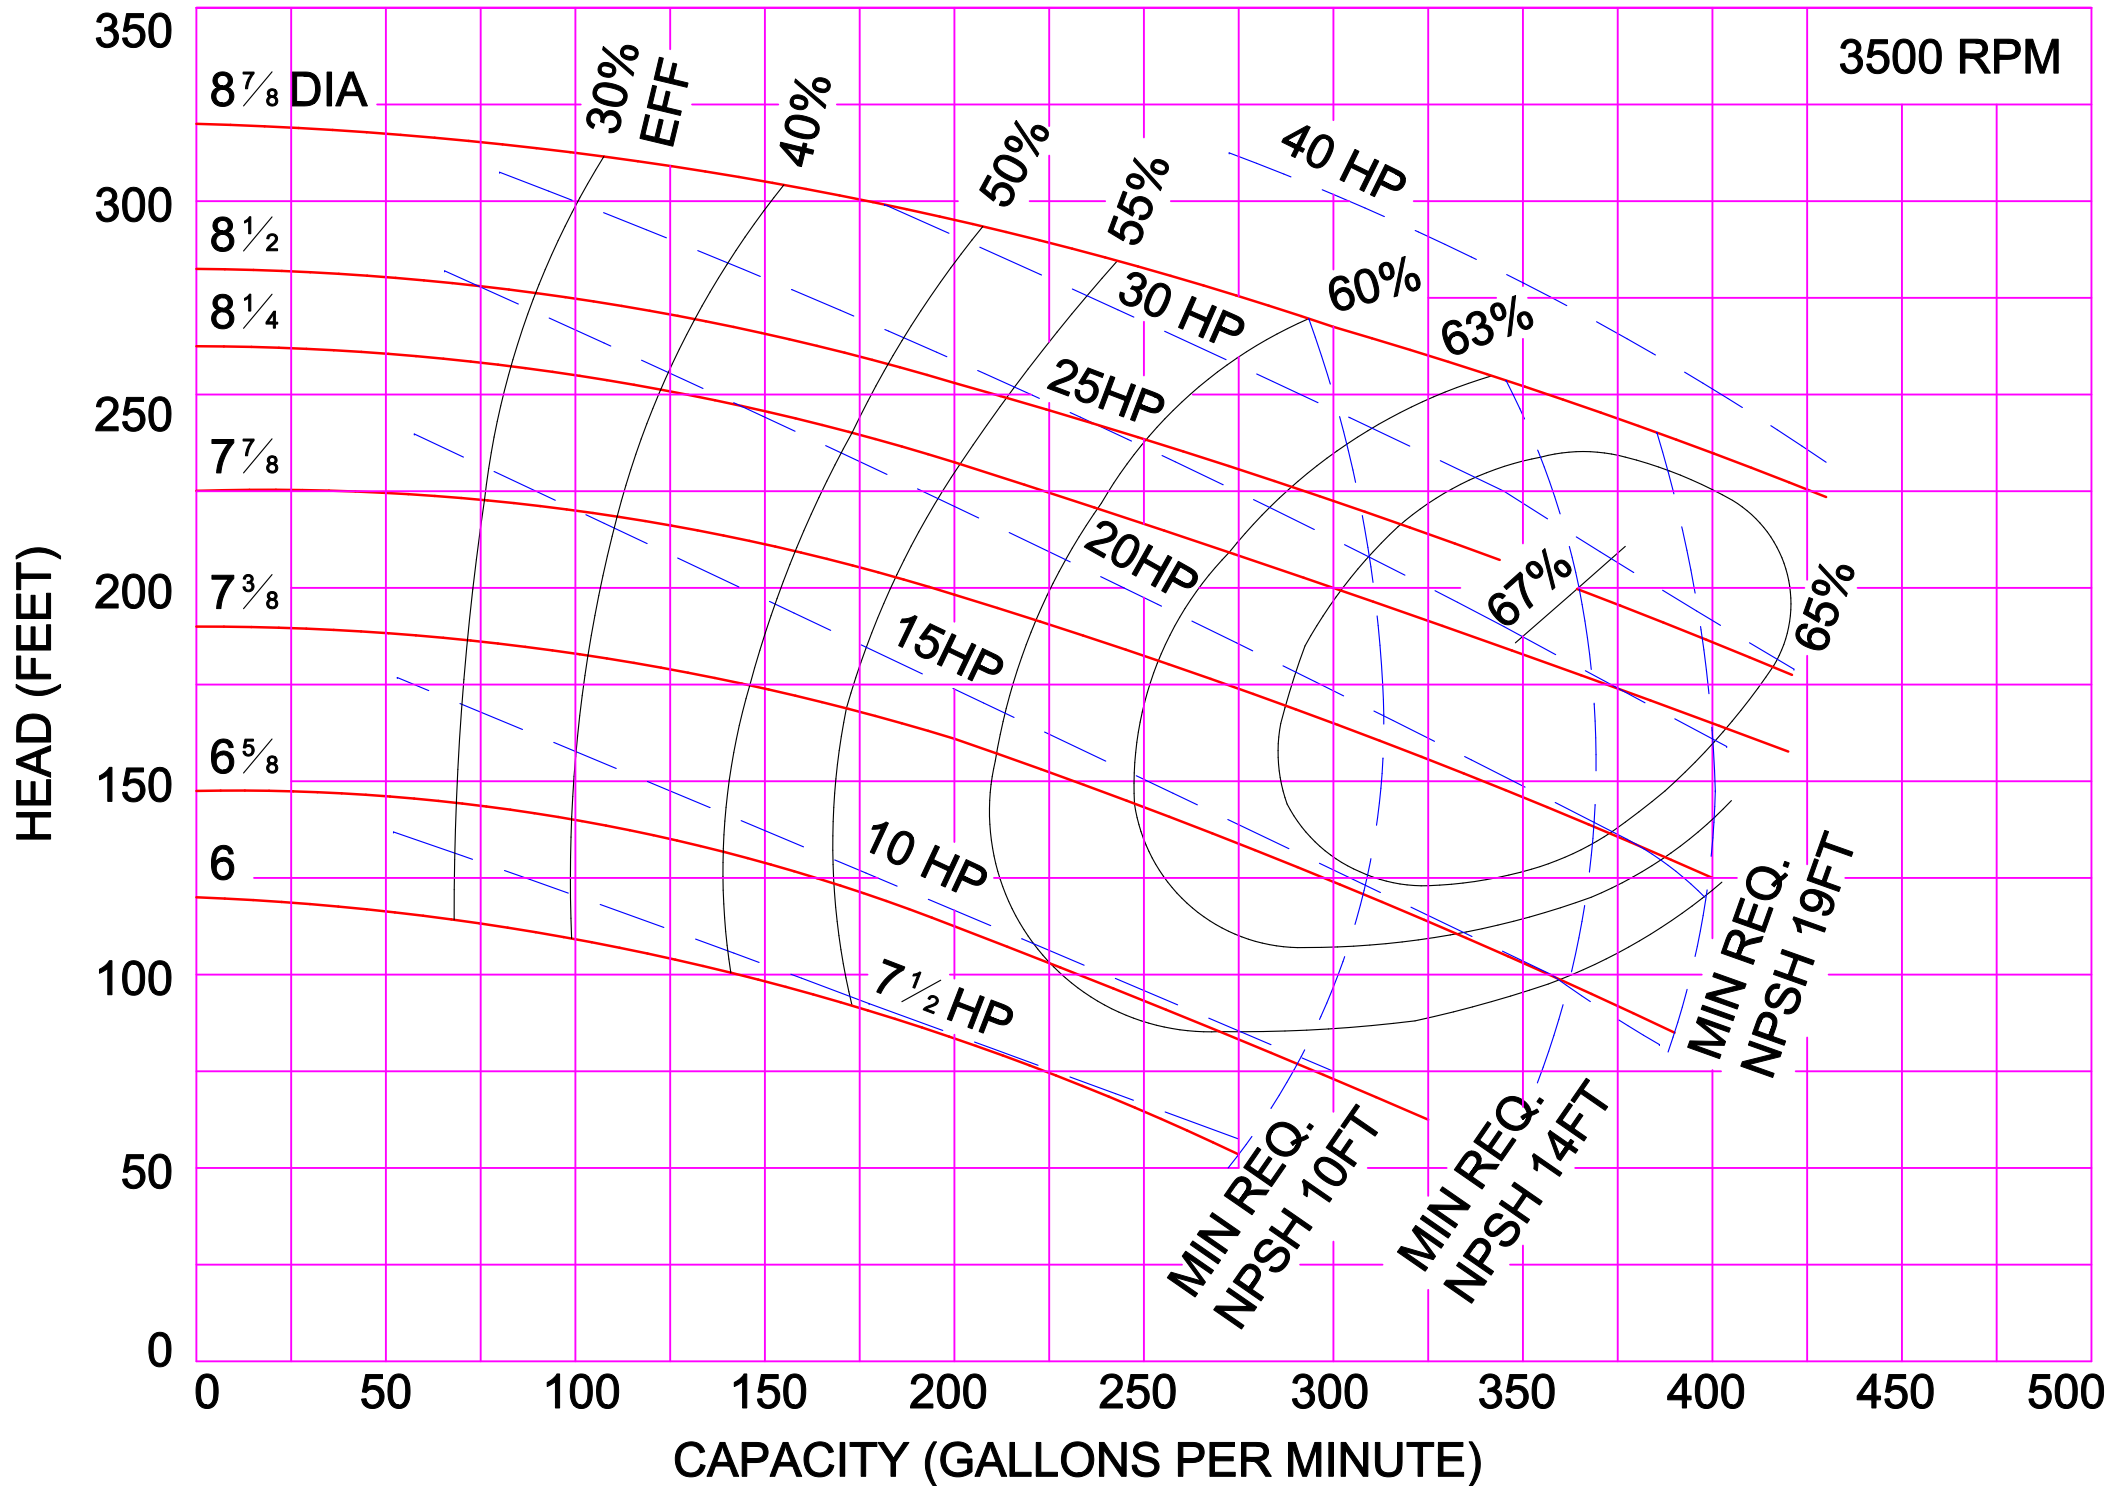

3500 RPM

3500 RPM

AMPCO PUMPS COMPANY, INC.
D-SERIES 3 x 3

AMPCO PUMPS COMPANY, INC.
D-SERIES 4 x 3

3500 RPM

AMPCO PUMPS COMPANY, INC.
D-SERIES 2½ x 2

AMPCO PUMPS COMPANY, INC.
D-SERIES 3 x 2½

1750 RPM

AMPCO PUMPS COMPANY, INC.
D-SERIES 3 x 3

1750 RPM

AMPCO PUMPS COMPANY, INC.
D-SERIES 4 x 3

AMPCO PUMPS COMPANY, INC.
D-SERIES 3 x 2½

AMPCO PUMPS COMPANY, INC.
D-SERIES 3 x 3

2900 RPM

AMPCO PUMPS COMPANY, INC.
D-SERIES COMPOSITE