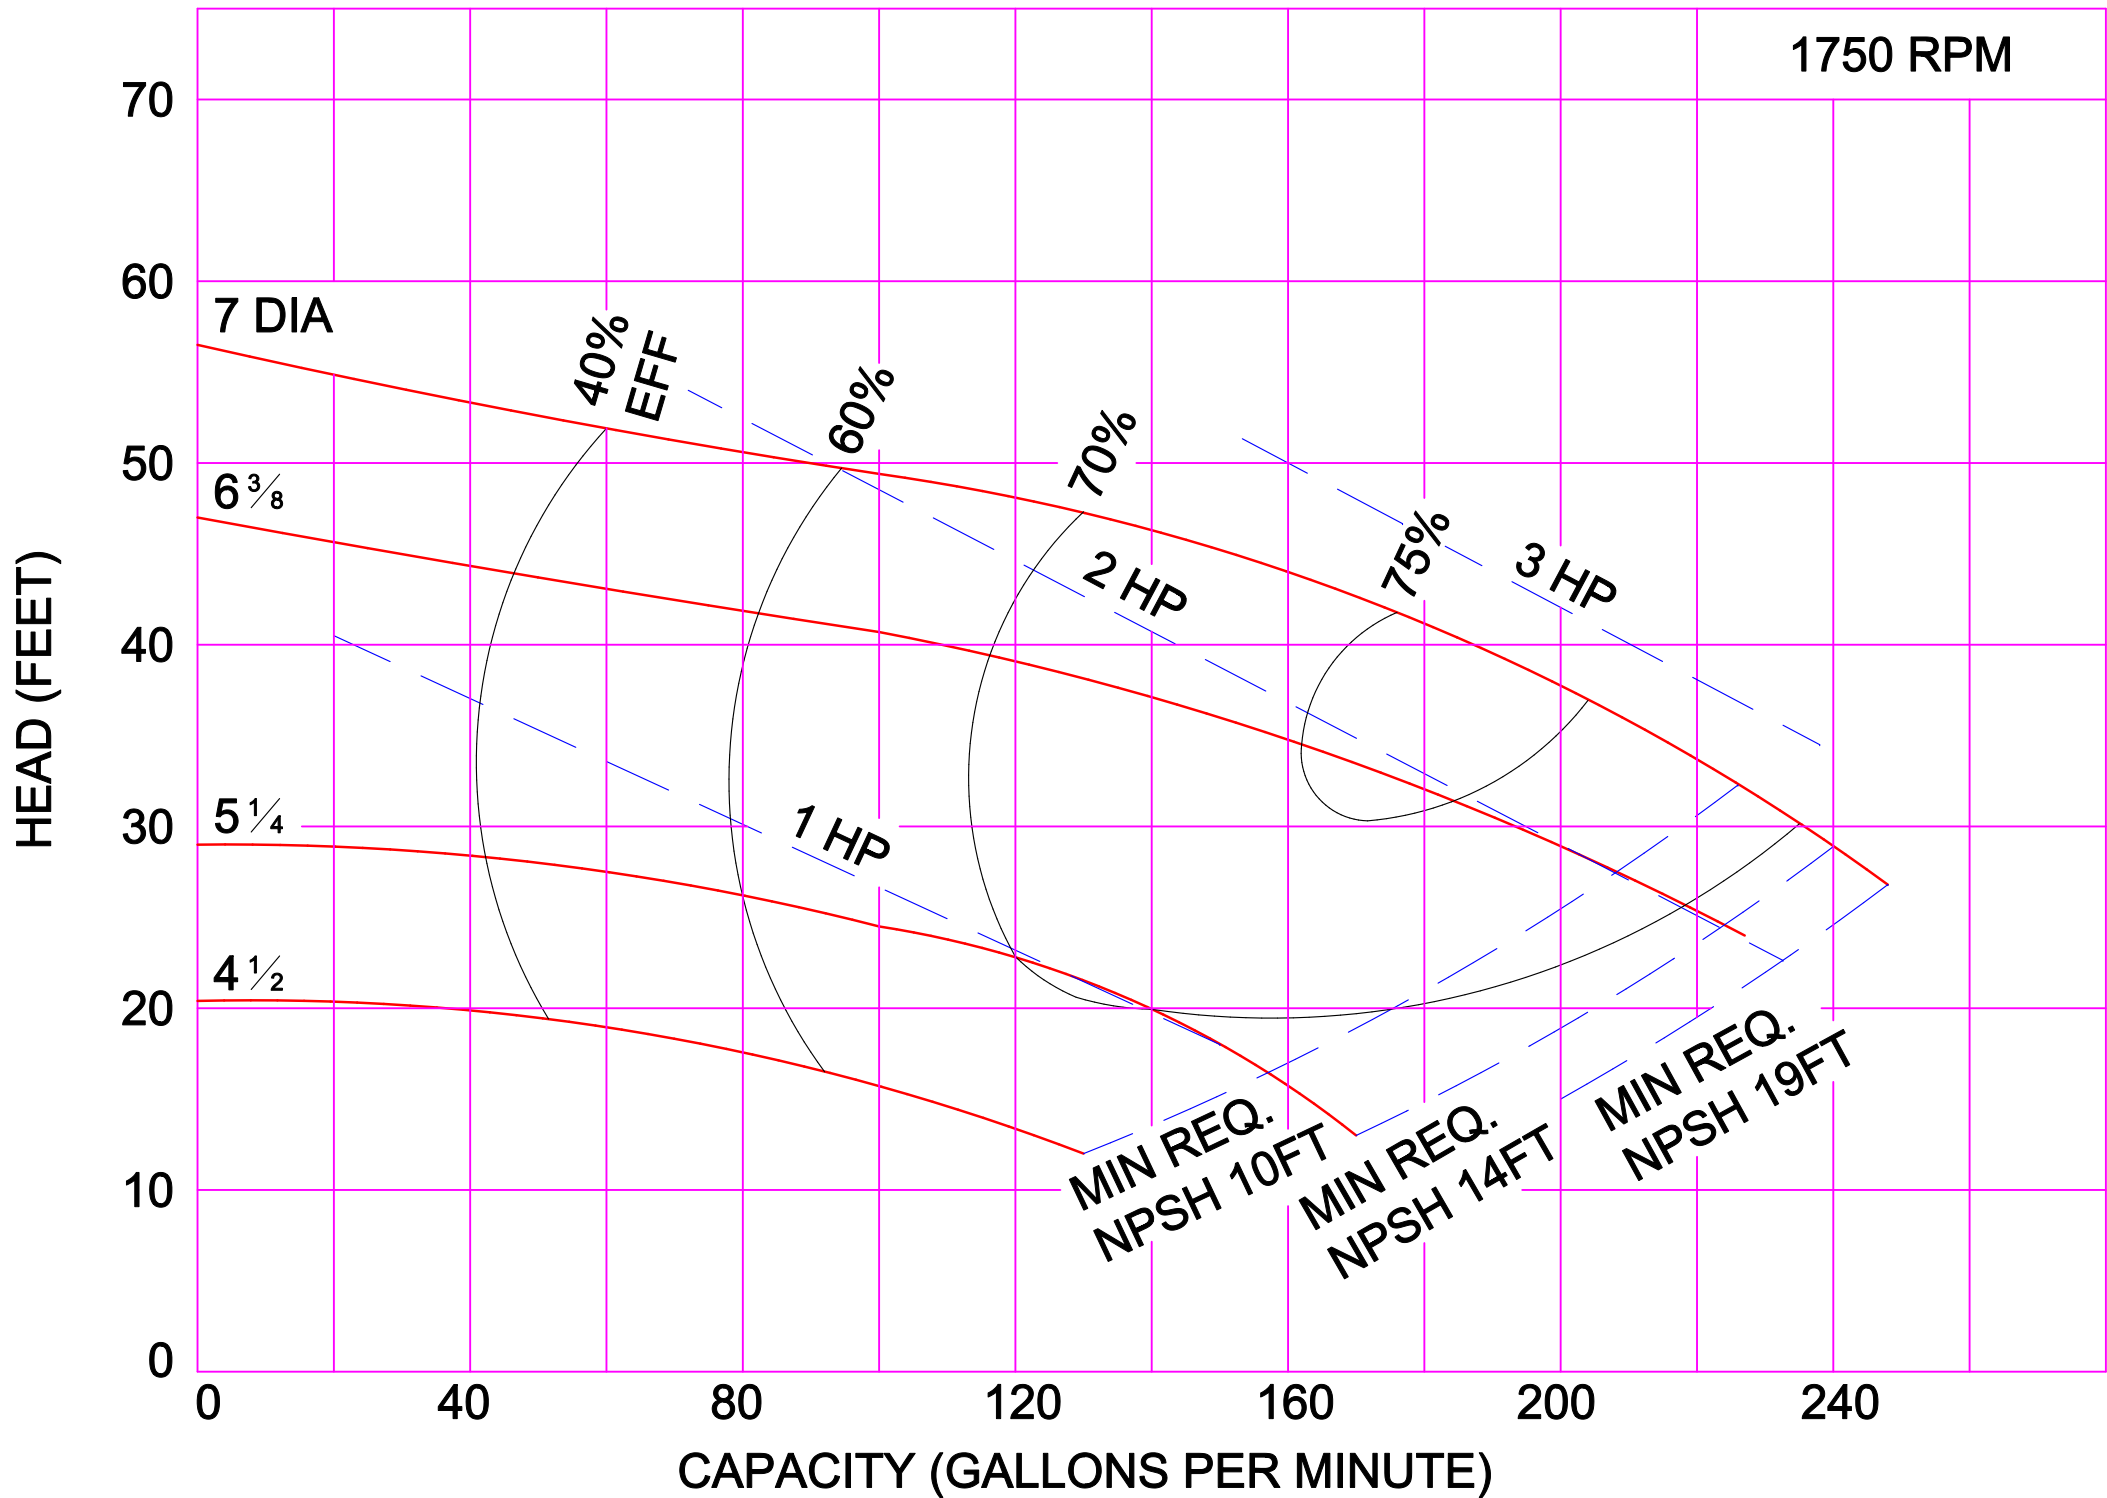

3500 RPM

3500 RPM

AMPCO PUMPS COMPANY, INC.
D-SERIES 3 x 3

AMPCO PUMPS COMPANY, INC.
D-SERIES 4 x 3

3500 RPM

AMPCO PUMPS COMPANY, INC.
D-SERIES 2½ x 2

AMPCO PUMPS COMPANY, INC.
D-SERIES 3 x 2½

1750 RPM

AMPCO PUMPS COMPANY, INC.
D-SERIES 3 x 3

1750 RPM

AMPCO PUMPS COMPANY, INC.
D-SERIES 4 x 3

AMPCO PUMPS COMPANY, INC.
D-SERIES 3 x 2½

AMPCO PUMPS COMPANY, INC.
D-SERIES 3 x 3

2900 RPM

AMPCO PUMPS COMPANY, INC.
D-SERIES COMPOSITE