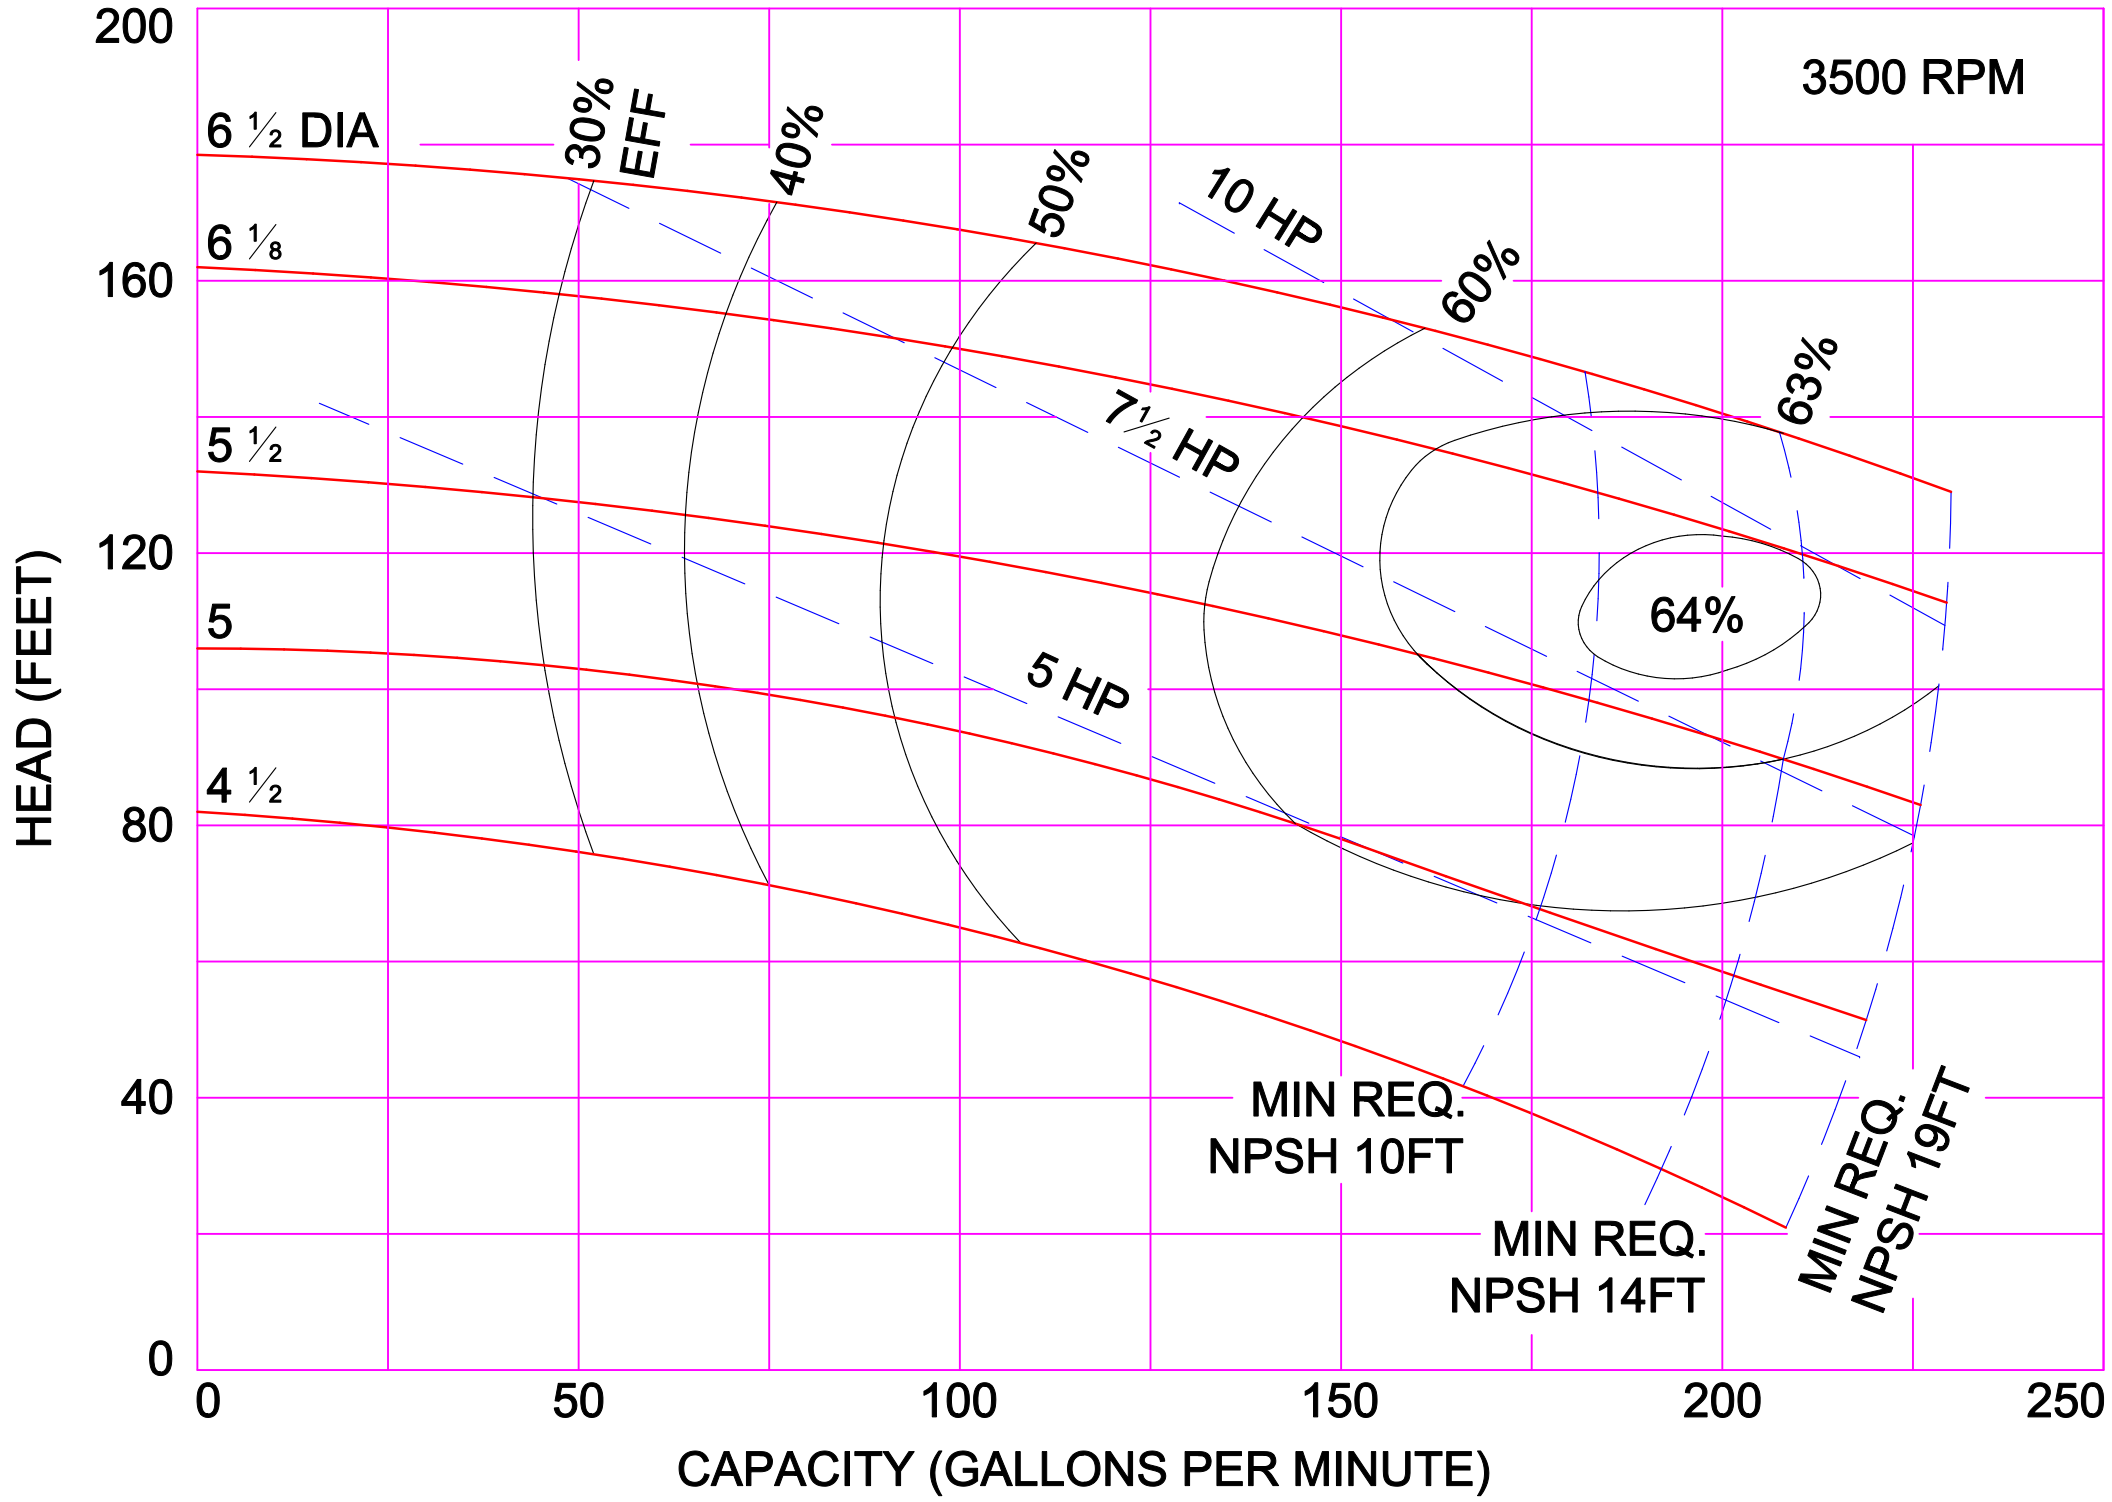

3500 RPM

3500 RPM

AMPCO PUMPS COMPANY, INC.
D-SERIES 3 x 3

AMPCO PUMPS COMPANY, INC.
D-SERIES 4 x 3

3500 RPM

AMPCO PUMPS COMPANY, INC.
D-SERIES 2½ x 2

AMPCO PUMPS COMPANY, INC.
D-SERIES 3 x 2½

1750 RPM

AMPCO PUMPS COMPANY, INC.
D-SERIES 3 x 3

1750 RPM

AMPCO PUMPS COMPANY, INC.
D-SERIES 4 x 3

AMPCO PUMPS COMPANY, INC.
D-SERIES 3 x 2½

AMPCO PUMPS COMPANY, INC.
D-SERIES 3 x 3

2900 RPM

AMPCO PUMPS COMPANY, INC.
D-SERIES COMPOSITE