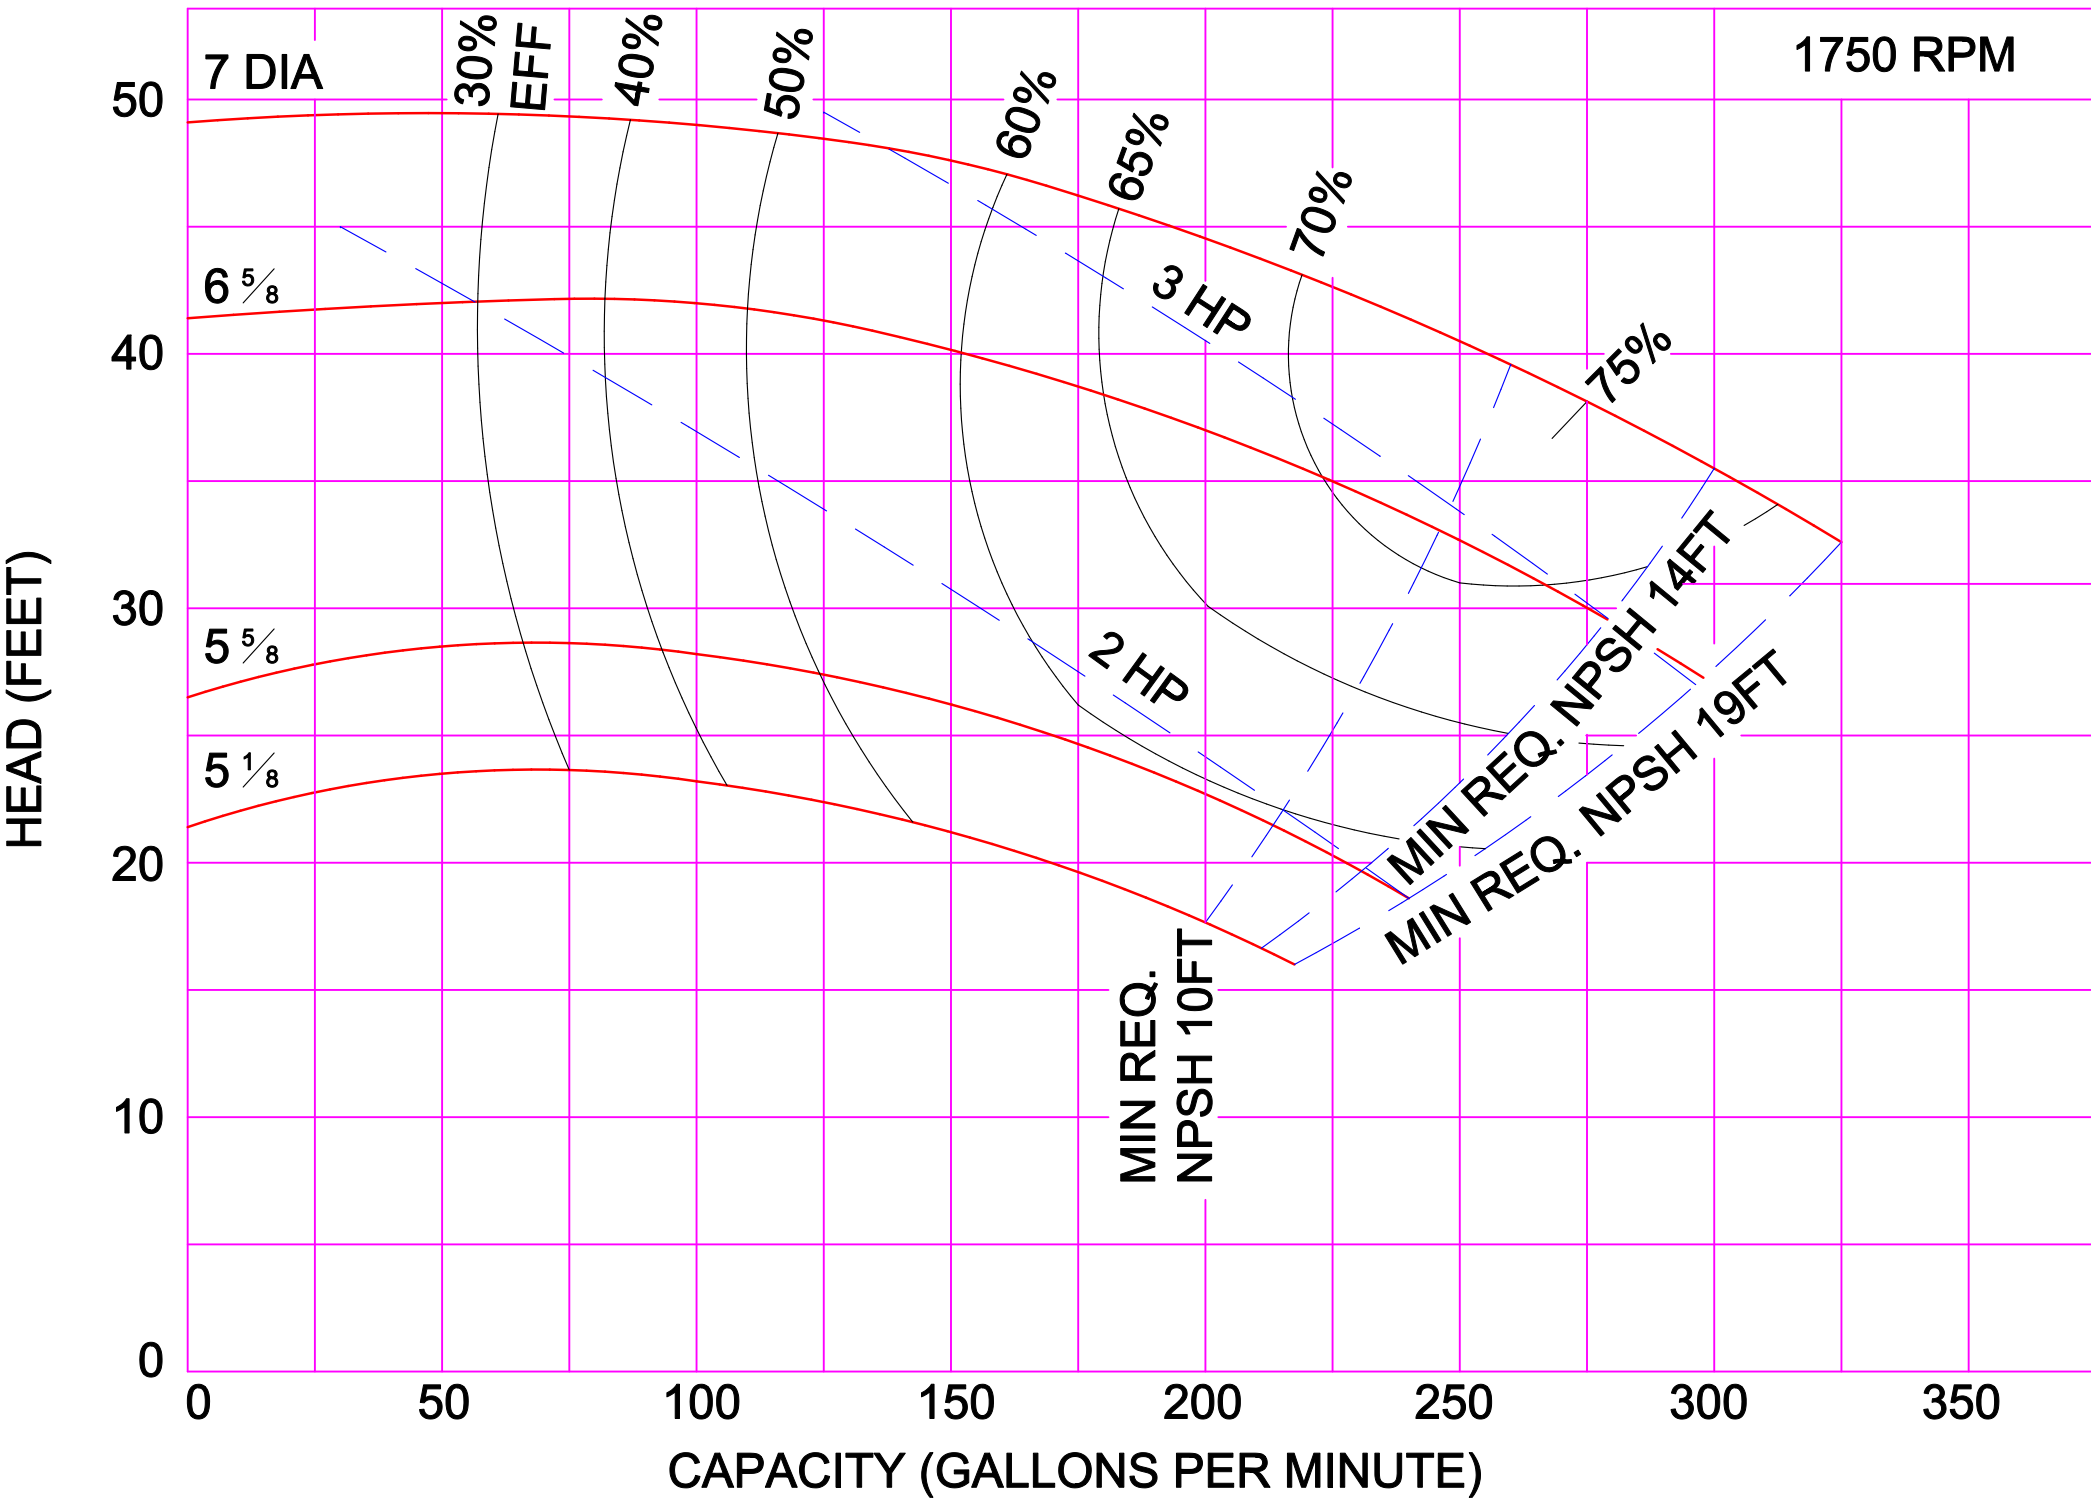

3500 RPM

3500 RPM

AMPCO PUMPS COMPANY, INC.
D-SERIES 3 x 3

AMPCO PUMPS COMPANY, INC.
D-SERIES 4 x 3

3500 RPM

AMPCO PUMPS COMPANY, INC.
D-SERIES 2½ x 2

AMPCO PUMPS COMPANY, INC.
D-SERIES 3 x 2½

1750 RPM

AMPCO PUMPS COMPANY, INC.
D-SERIES 3 x 3

1750 RPM

AMPCO PUMPS COMPANY, INC.
D-SERIES 4 x 3

AMPCO PUMPS COMPANY, INC.
D-SERIES 3 x 2½

AMPCO PUMPS COMPANY, INC.
D-SERIES 3 x 3

2900 RPM

AMPCO PUMPS COMPANY, INC.
D-SERIES COMPOSITE