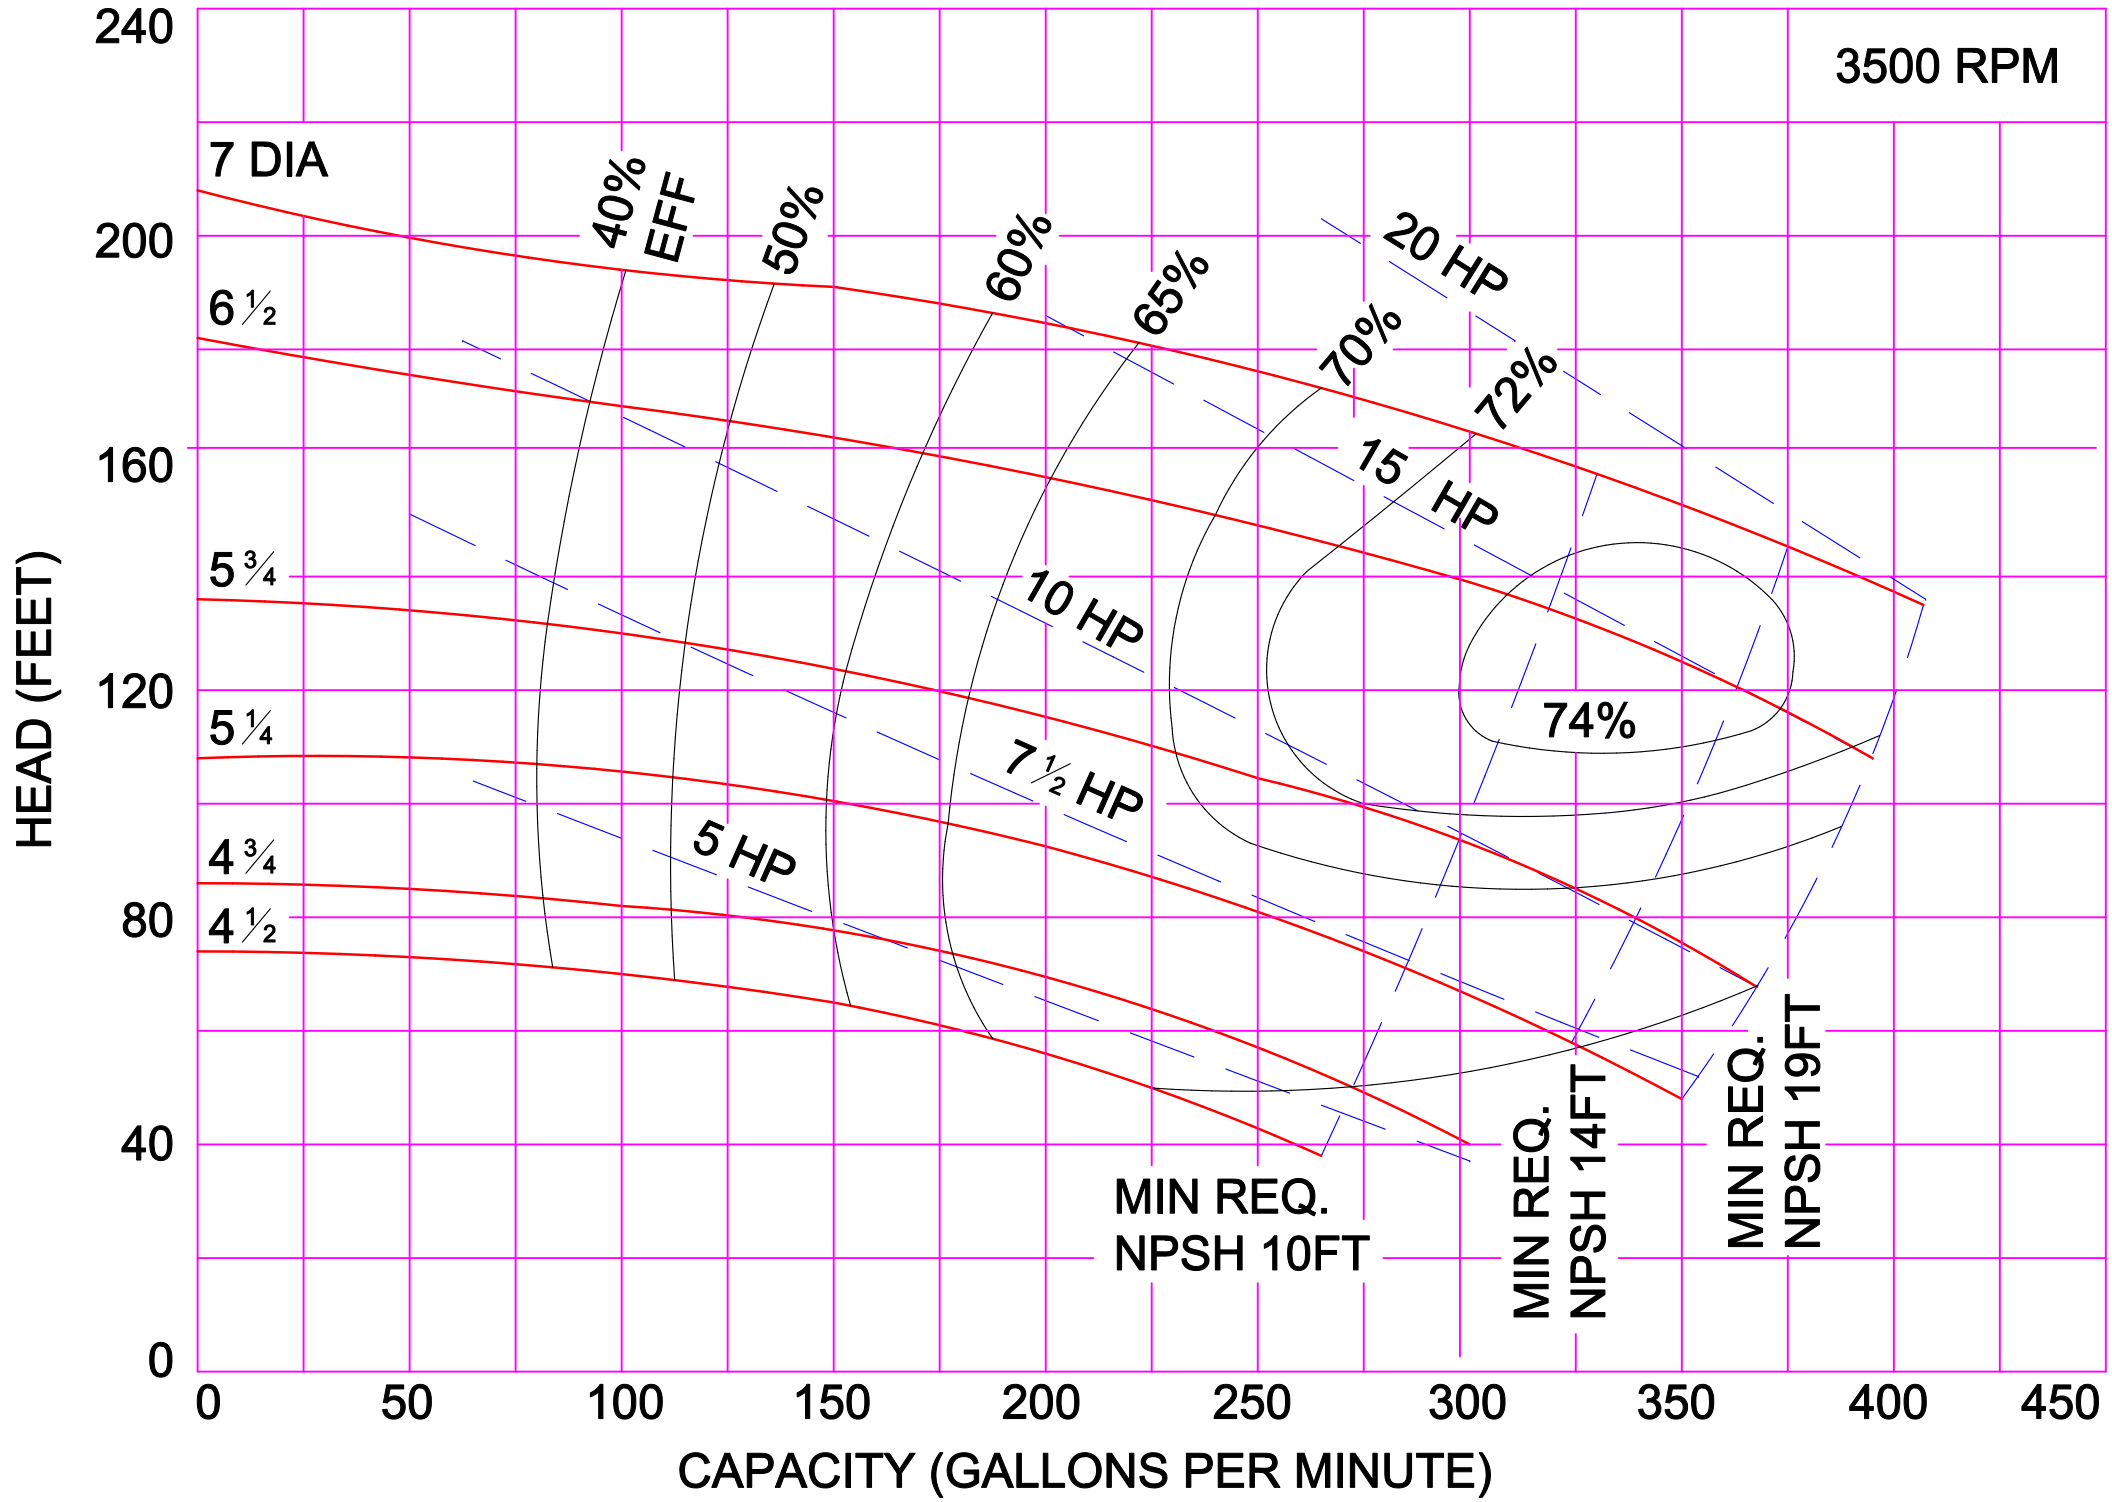

3500 RPM

3500 RPM

AMPCO PUMPS COMPANY, INC.
D-SERIES 3 x 3

AMPCO PUMPS COMPANY, INC.
D-SERIES 4 x 3

3500 RPM

AMPCO PUMPS COMPANY, INC.
D-SERIES 2½ x 2

AMPCO PUMPS COMPANY, INC.
D-SERIES 3 x 2½

1750 RPM

AMPCO PUMPS COMPANY, INC.
D-SERIES 3 x 3

1750 RPM

AMPCO PUMPS COMPANY, INC.
D-SERIES 4 x 3

AMPCO PUMPS COMPANY, INC.
D-SERIES 3 x 2½

AMPCO PUMPS COMPANY, INC.
D-SERIES 3 x 3

2900 RPM

AMPCO PUMPS COMPANY, INC.
D-SERIES COMPOSITE