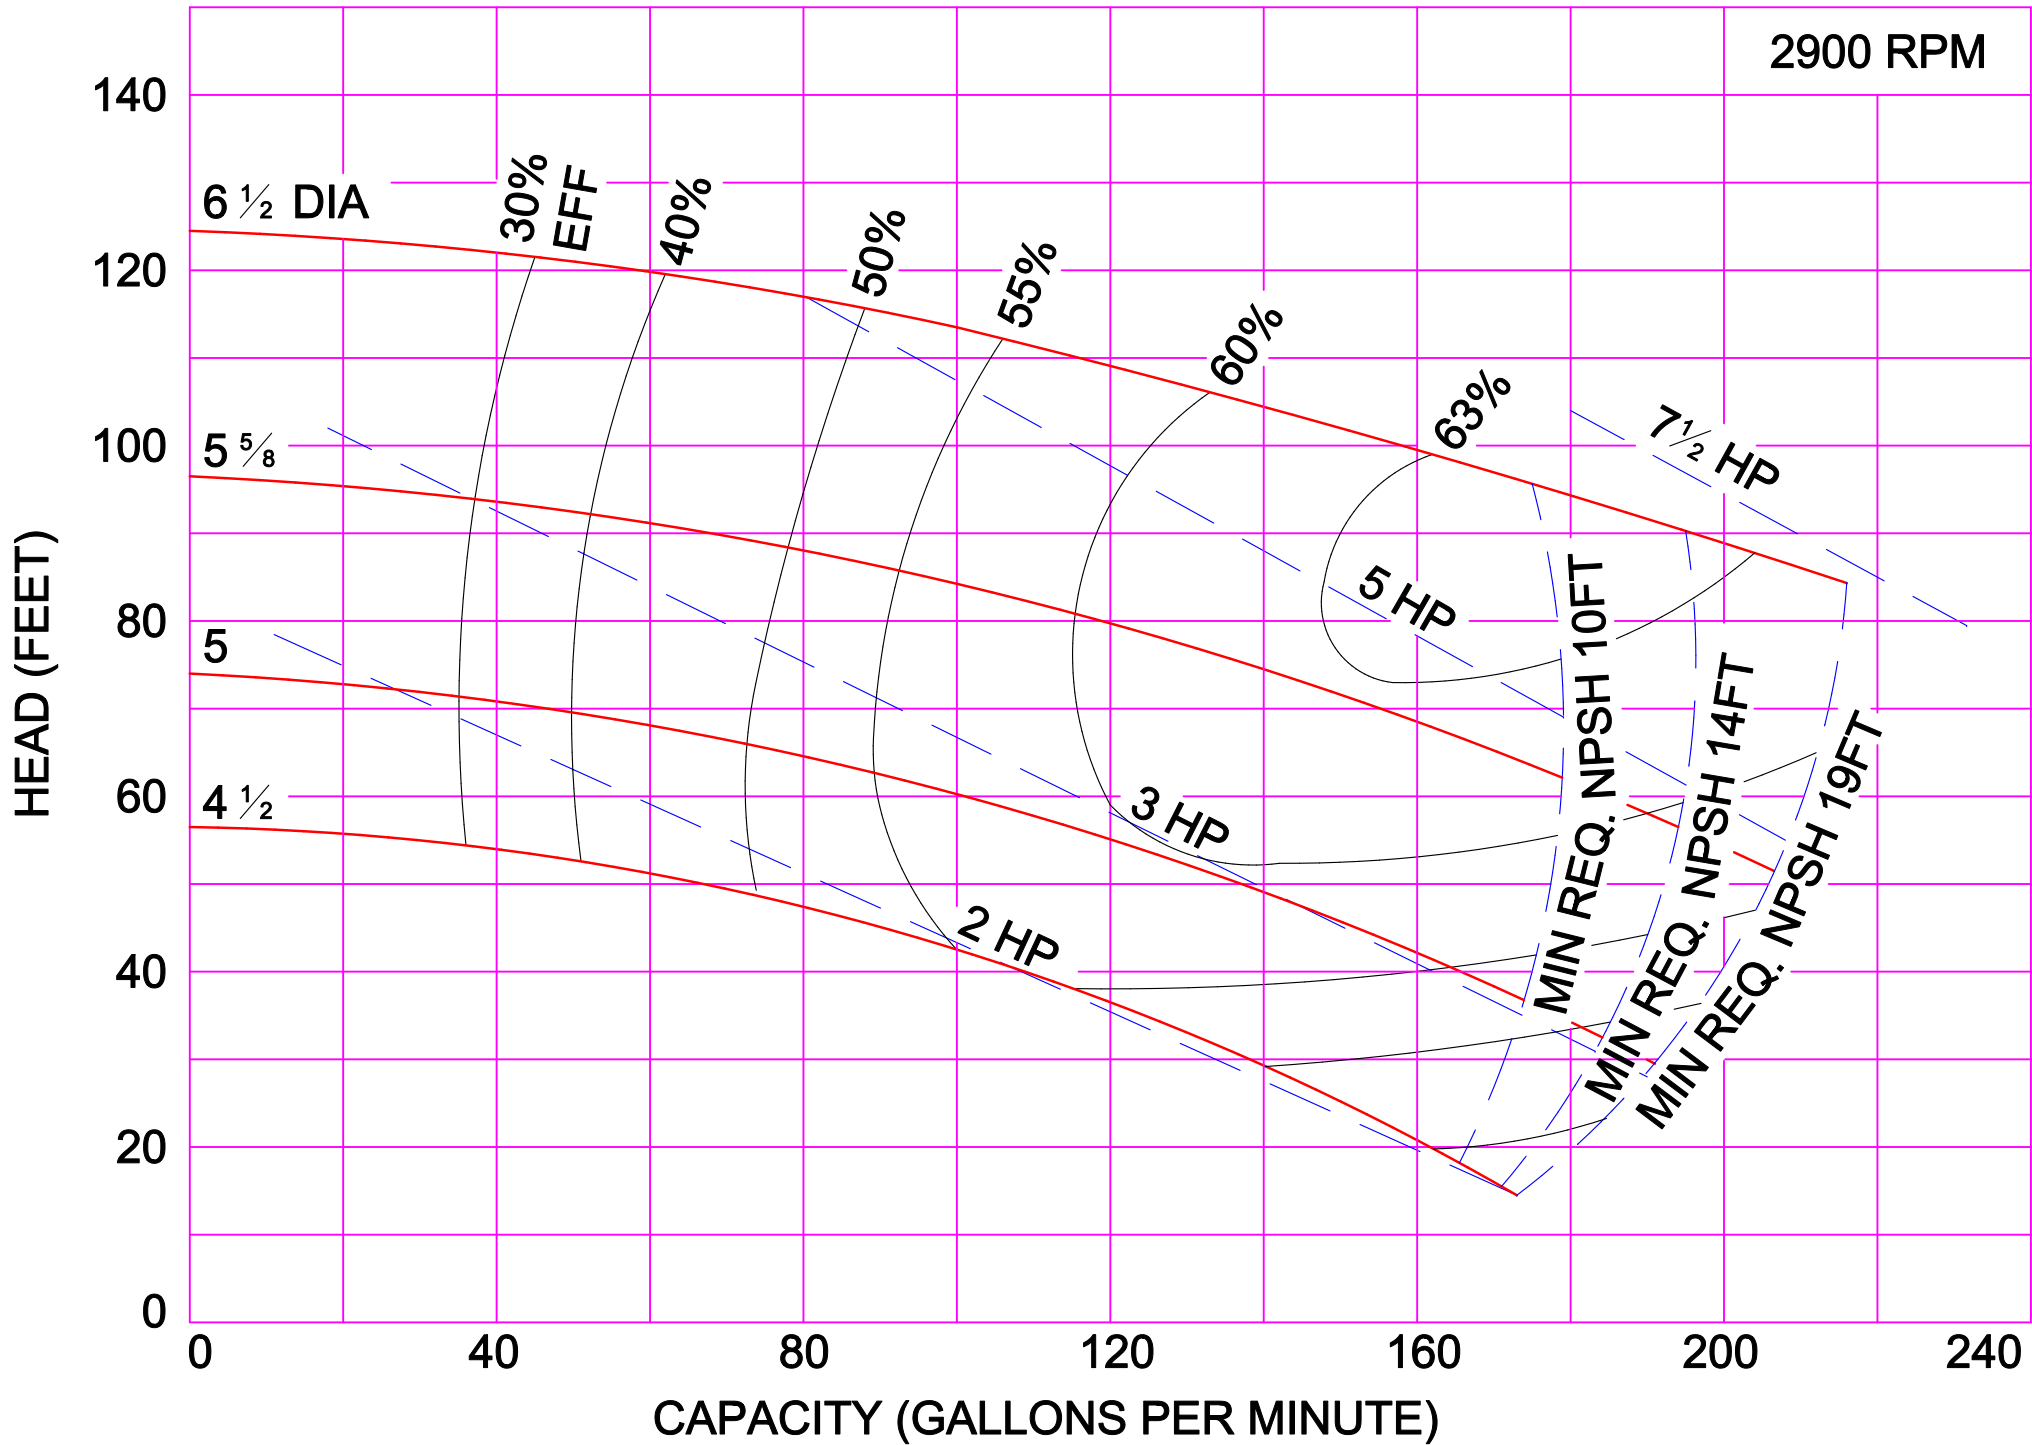

3500 RPM

3500 RPM

AMPCO PUMPS COMPANY, INC.
D-SERIES 3 x 3

AMPCO PUMPS COMPANY, INC.
D-SERIES 4 x 3

3500 RPM

AMPCO PUMPS COMPANY, INC.
D-SERIES 2½ x 2

AMPCO PUMPS COMPANY, INC.
D-SERIES 3 x 2½

1750 RPM

AMPCO PUMPS COMPANY, INC.
D-SERIES 3 x 3

1750 RPM

AMPCO PUMPS COMPANY, INC.
D-SERIES 4 x 3

AMPCO PUMPS COMPANY, INC.
D-SERIES 3 x 2½

AMPCO PUMPS COMPANY, INC.
D-SERIES 3 x 3

2900 RPM

AMPCO PUMPS COMPANY, INC.
D-SERIES COMPOSITE