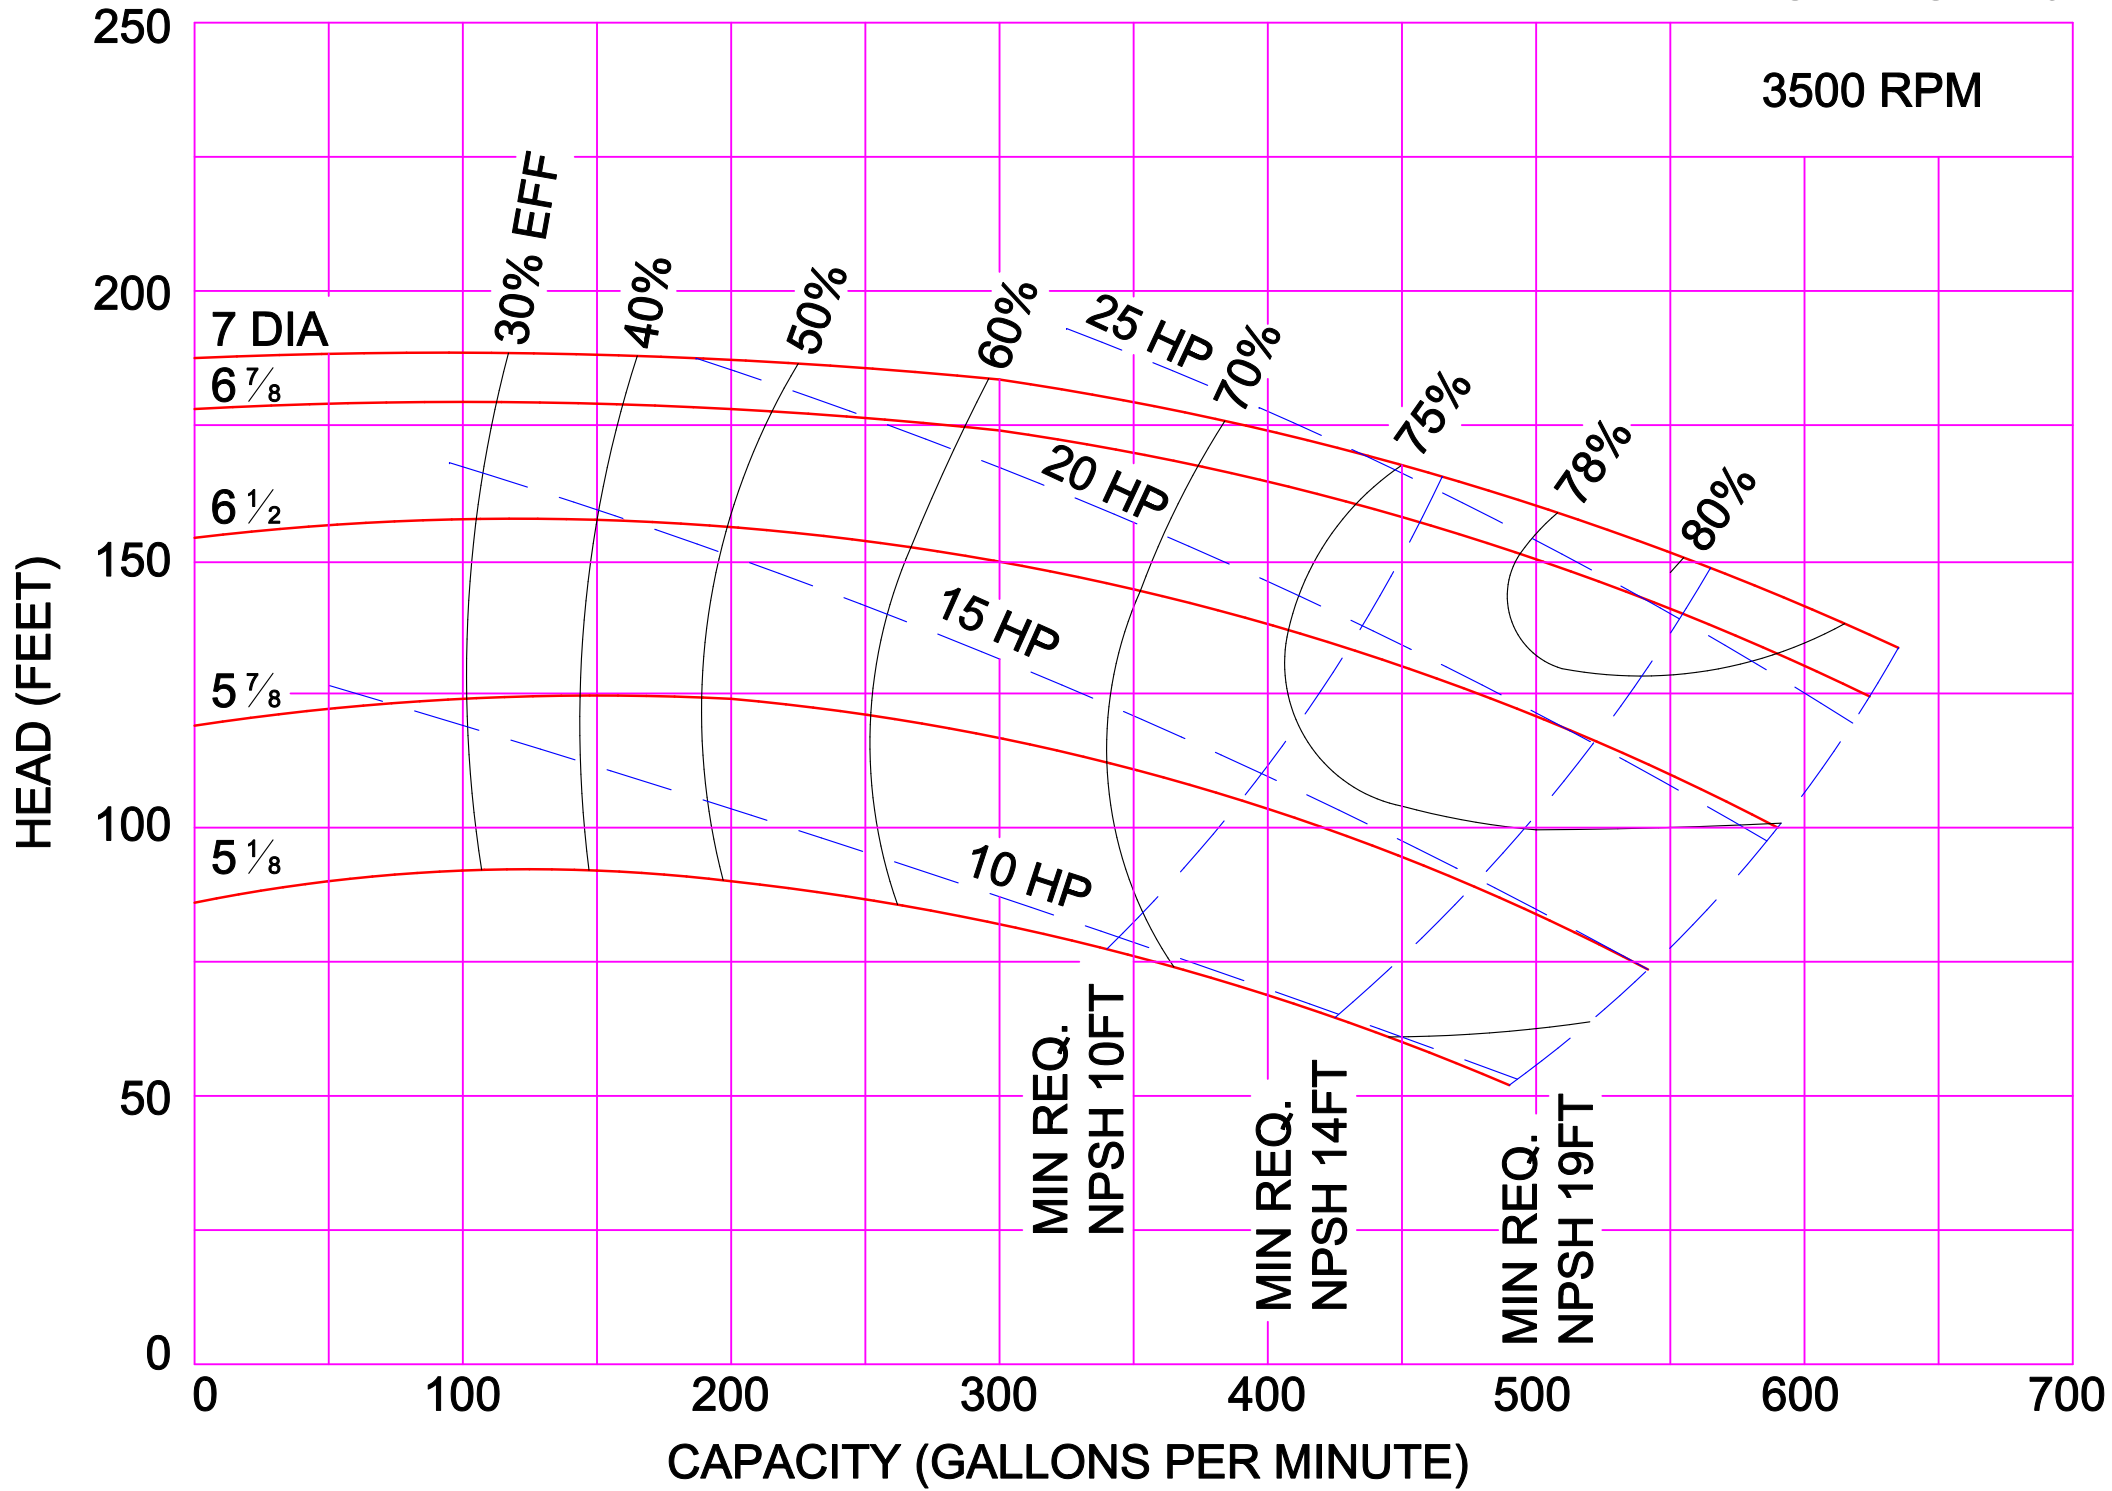

3500 RPM

3500 RPM

AMPCO PUMPS COMPANY, INC.
D-SERIES 3 x 3

AMPCO PUMPS COMPANY, INC.
D-SERIES 4 x 3

3500 RPM

AMPCO PUMPS COMPANY, INC.
D-SERIES 2½ x 2

AMPCO PUMPS COMPANY, INC.
D-SERIES 3 x 2½

1750 RPM

AMPCO PUMPS COMPANY, INC.
D-SERIES 3 x 3

1750 RPM

AMPCO PUMPS COMPANY, INC.
D-SERIES 4 x 3

AMPCO PUMPS COMPANY, INC.
D-SERIES 3 x 2½

AMPCO PUMPS COMPANY, INC.
D-SERIES 3 x 3

2900 RPM

AMPCO PUMPS COMPANY, INC.
D-SERIES COMPOSITE