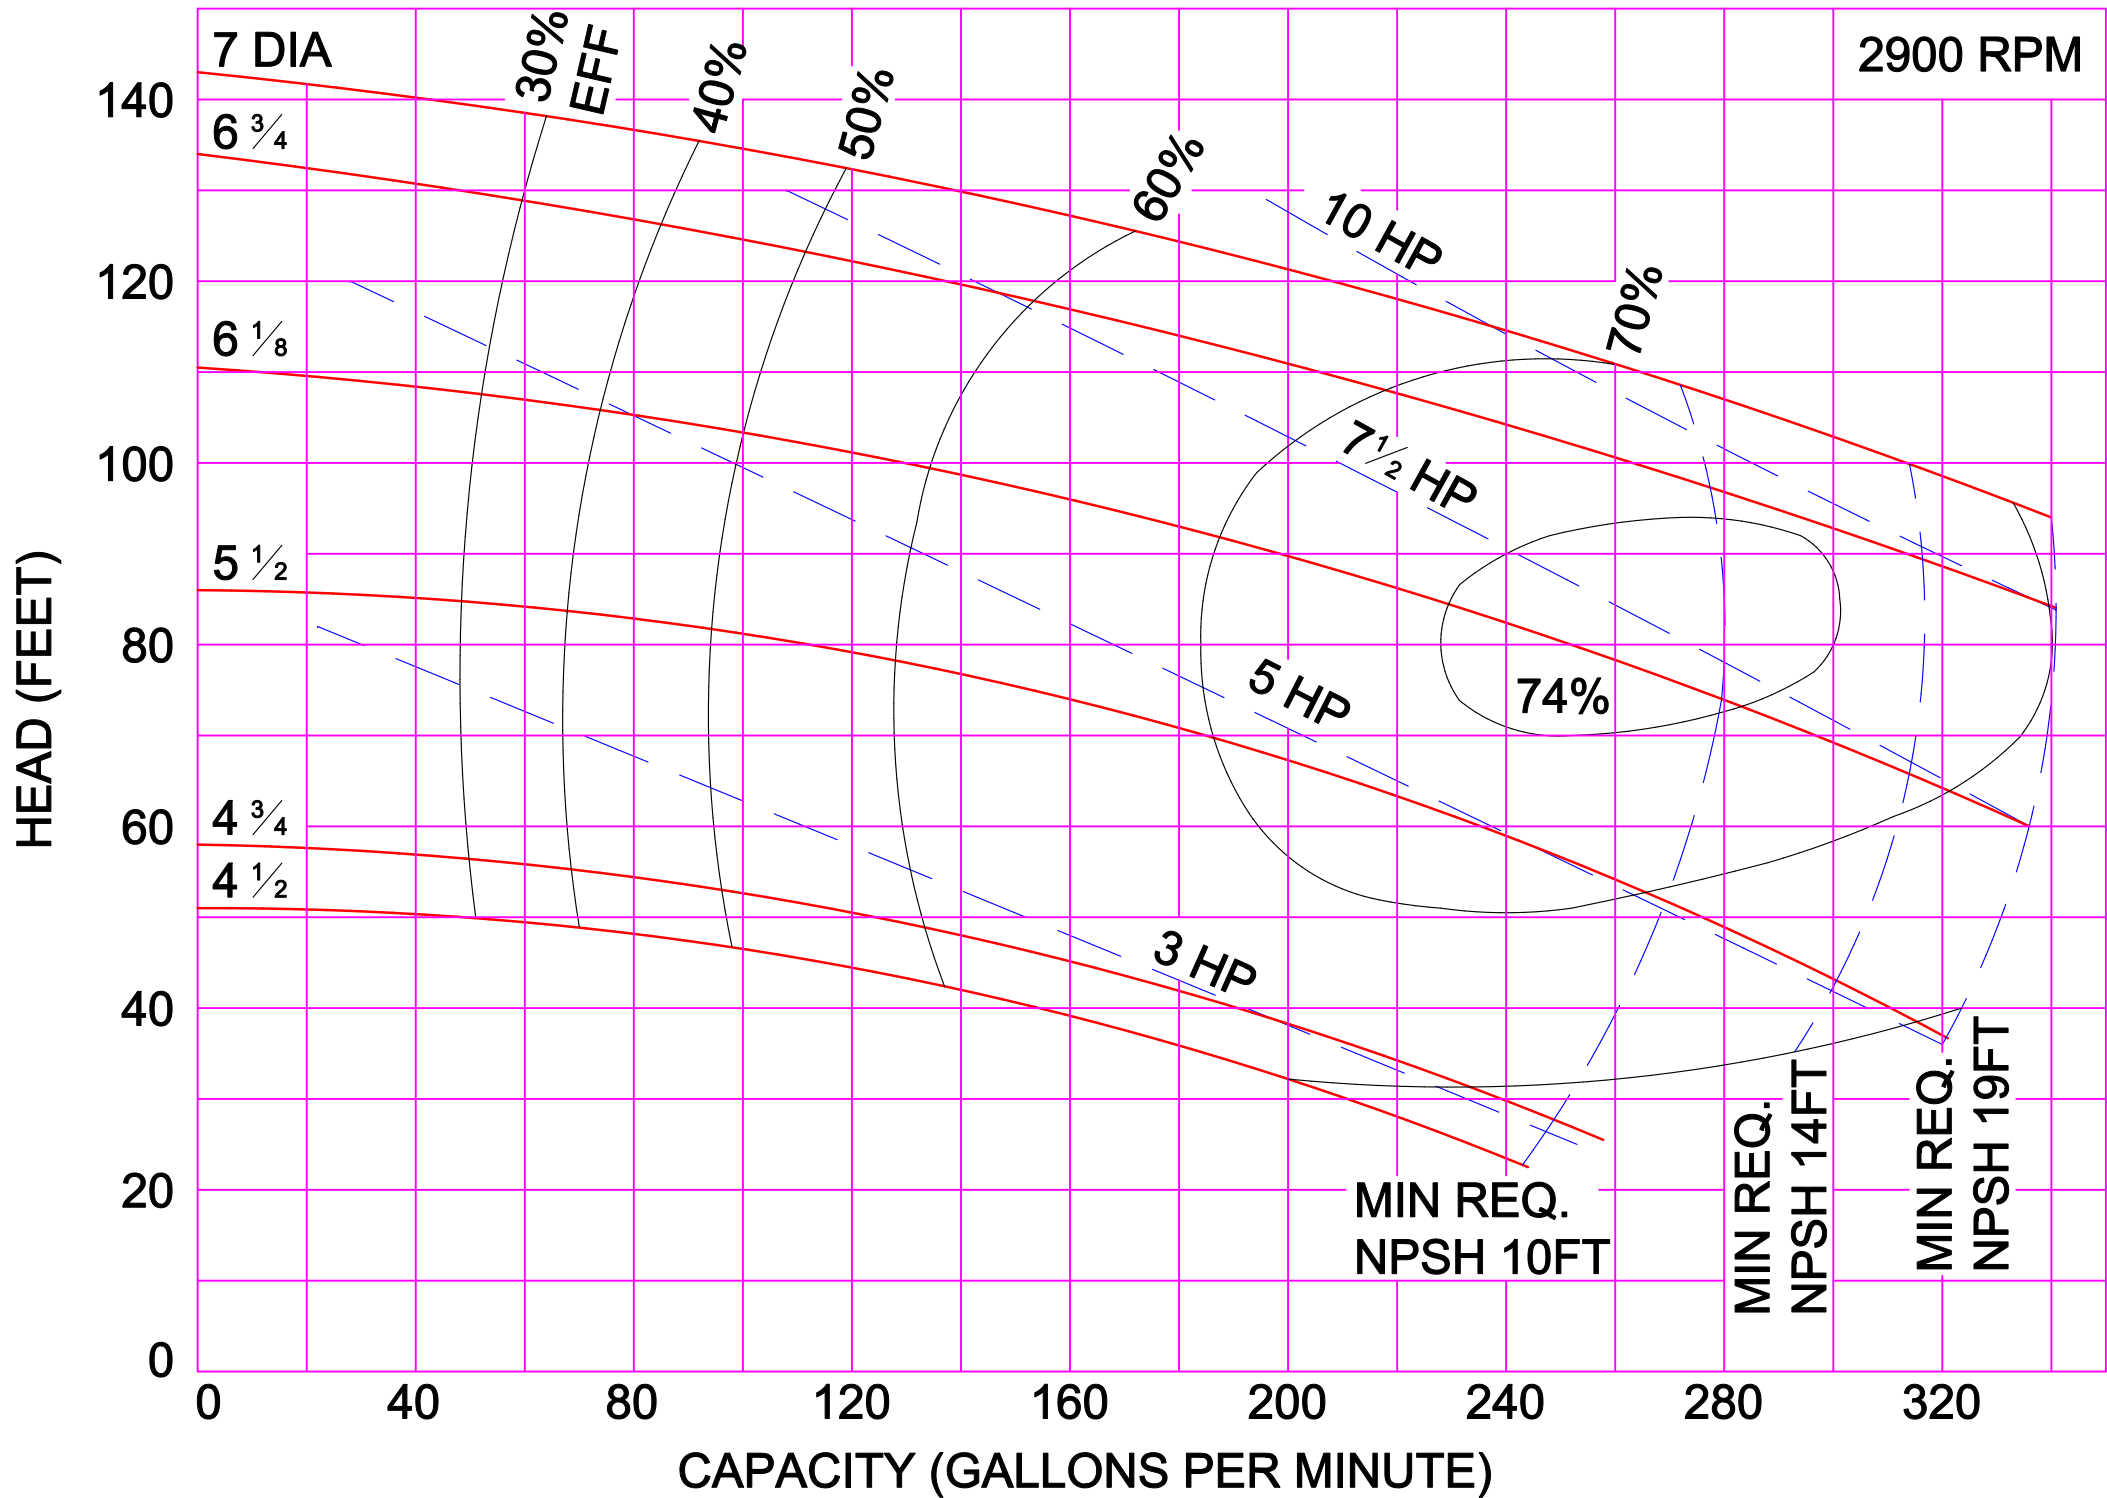

3500 RPM

3500 RPM

AMPCO PUMPS COMPANY, INC.
D-SERIES 3 x 3

AMPCO PUMPS COMPANY, INC.
D-SERIES 4 x 3

3500 RPM

AMPCO PUMPS COMPANY, INC.
D-SERIES 2½ x 2

AMPCO PUMPS COMPANY, INC.
D-SERIES 3 x 2½

1750 RPM

AMPCO PUMPS COMPANY, INC.
D-SERIES 3 x 3

1750 RPM

AMPCO PUMPS COMPANY, INC.
D-SERIES 4 x 3

AMPCO PUMPS COMPANY, INC.
D-SERIES 3 x 2½

AMPCO PUMPS COMPANY, INC.
D-SERIES 3 x 3

2900 RPM

AMPCO PUMPS COMPANY, INC.
D-SERIES COMPOSITE