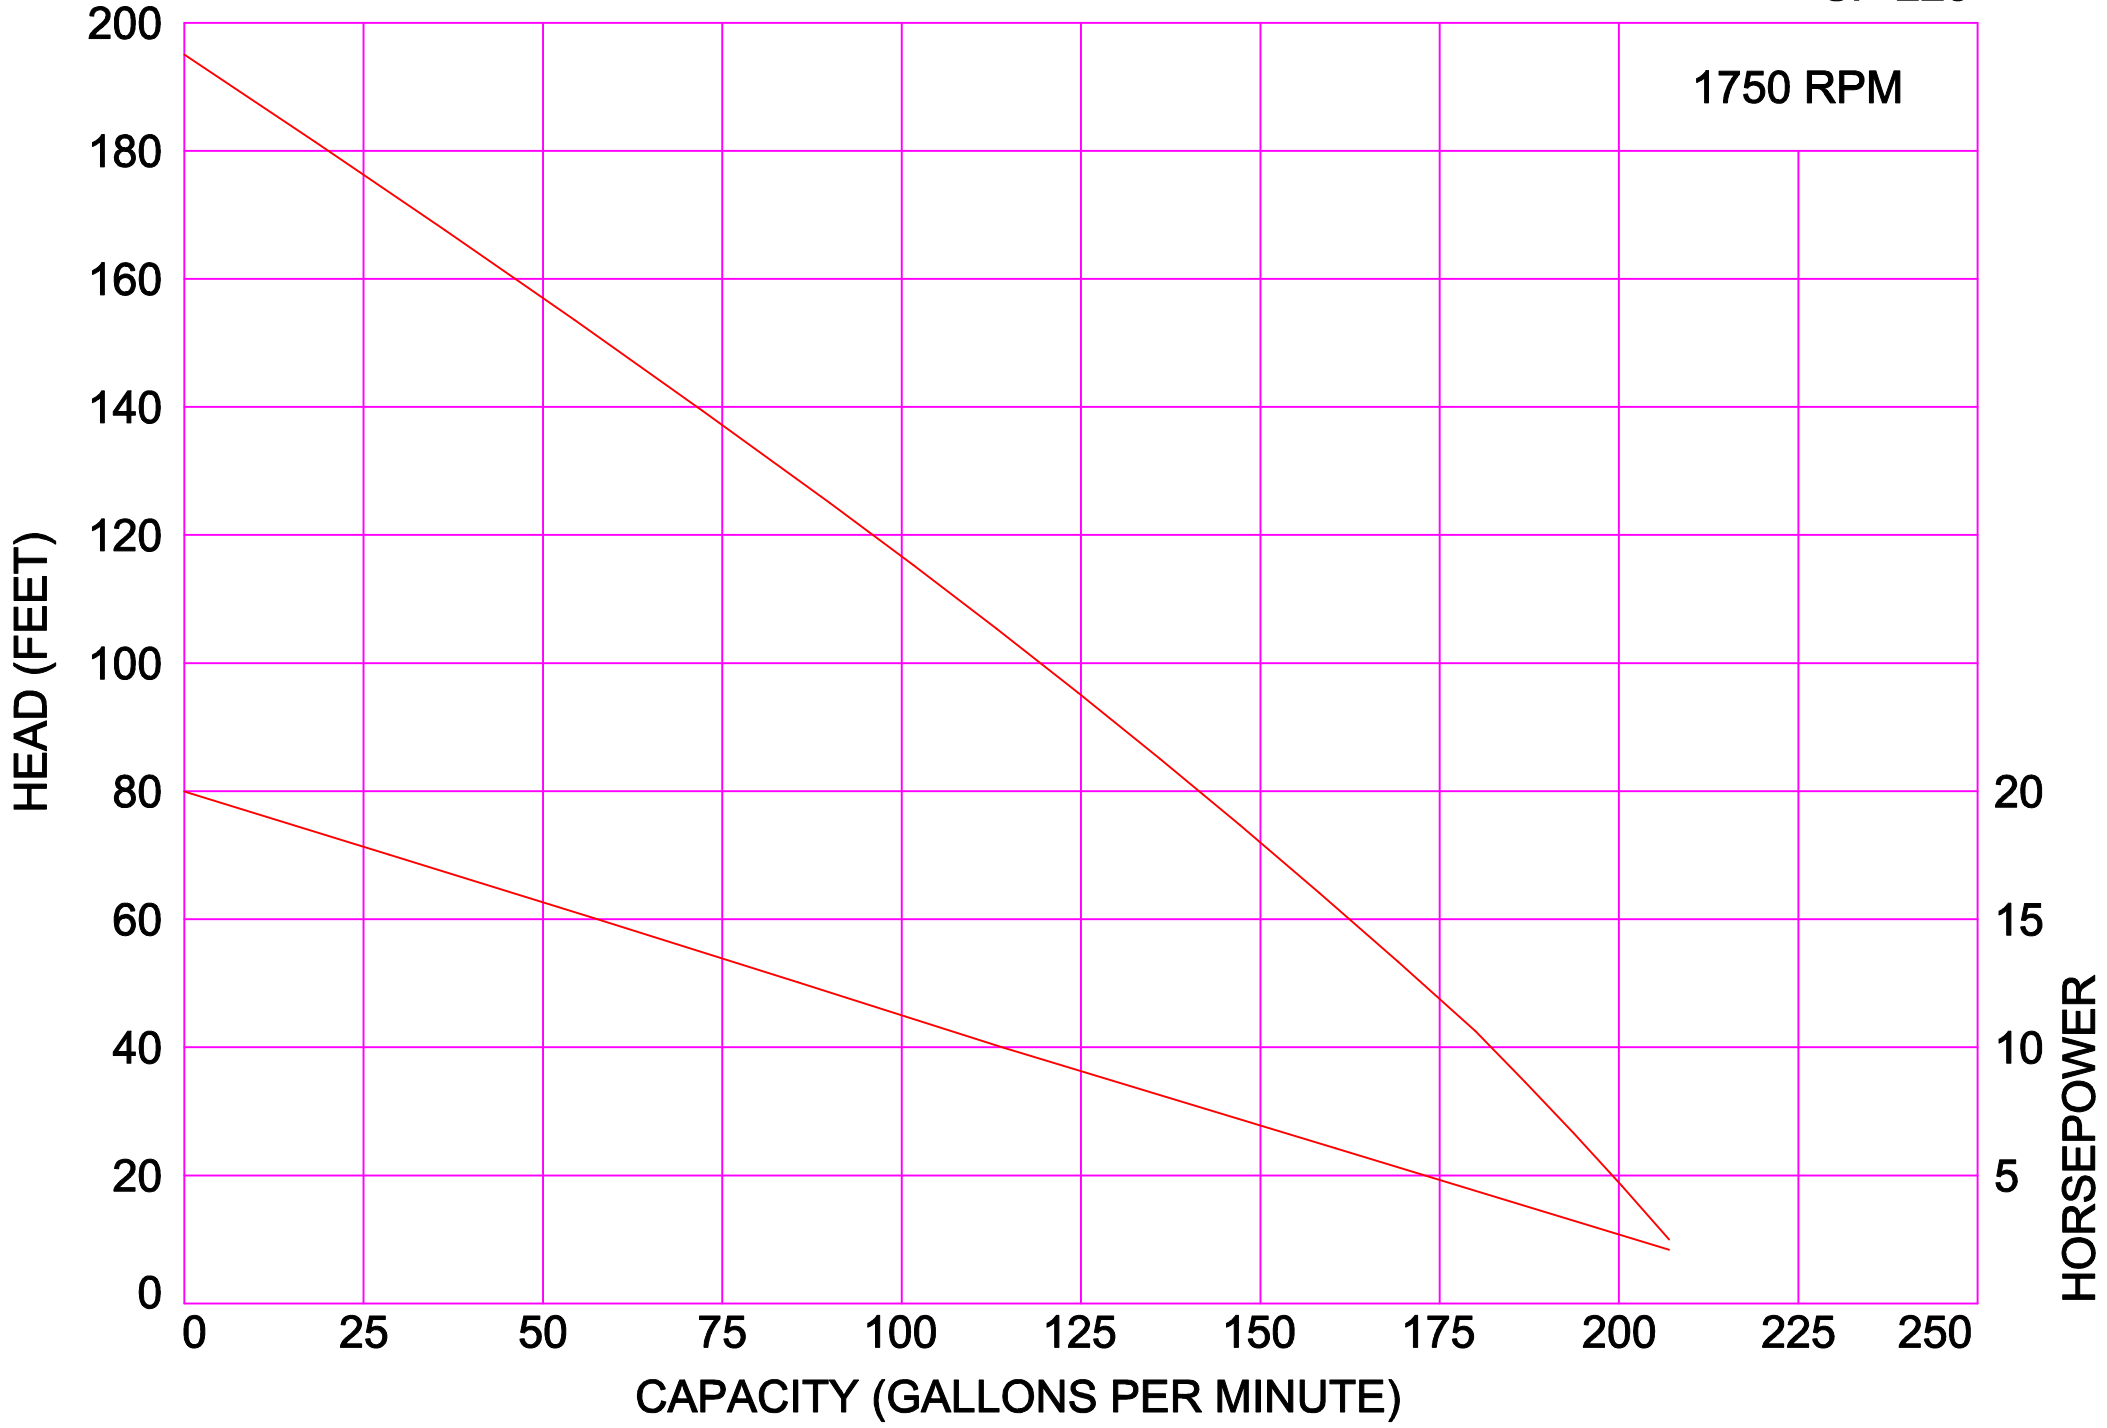

AMPCO PUMPS COMPANY, INC.
SP-210

1750 RPM

AMPCO PUMPS COMPANY, INC.
SP-215

1750 RPM

AMPCO PUMPS COMPANY, INC.
SP-220

1750 RPM

AMPCO PUMPS COMPANY, INC.
SP-225

AMPCO PUMPS COMPANY, INC.
SP-210