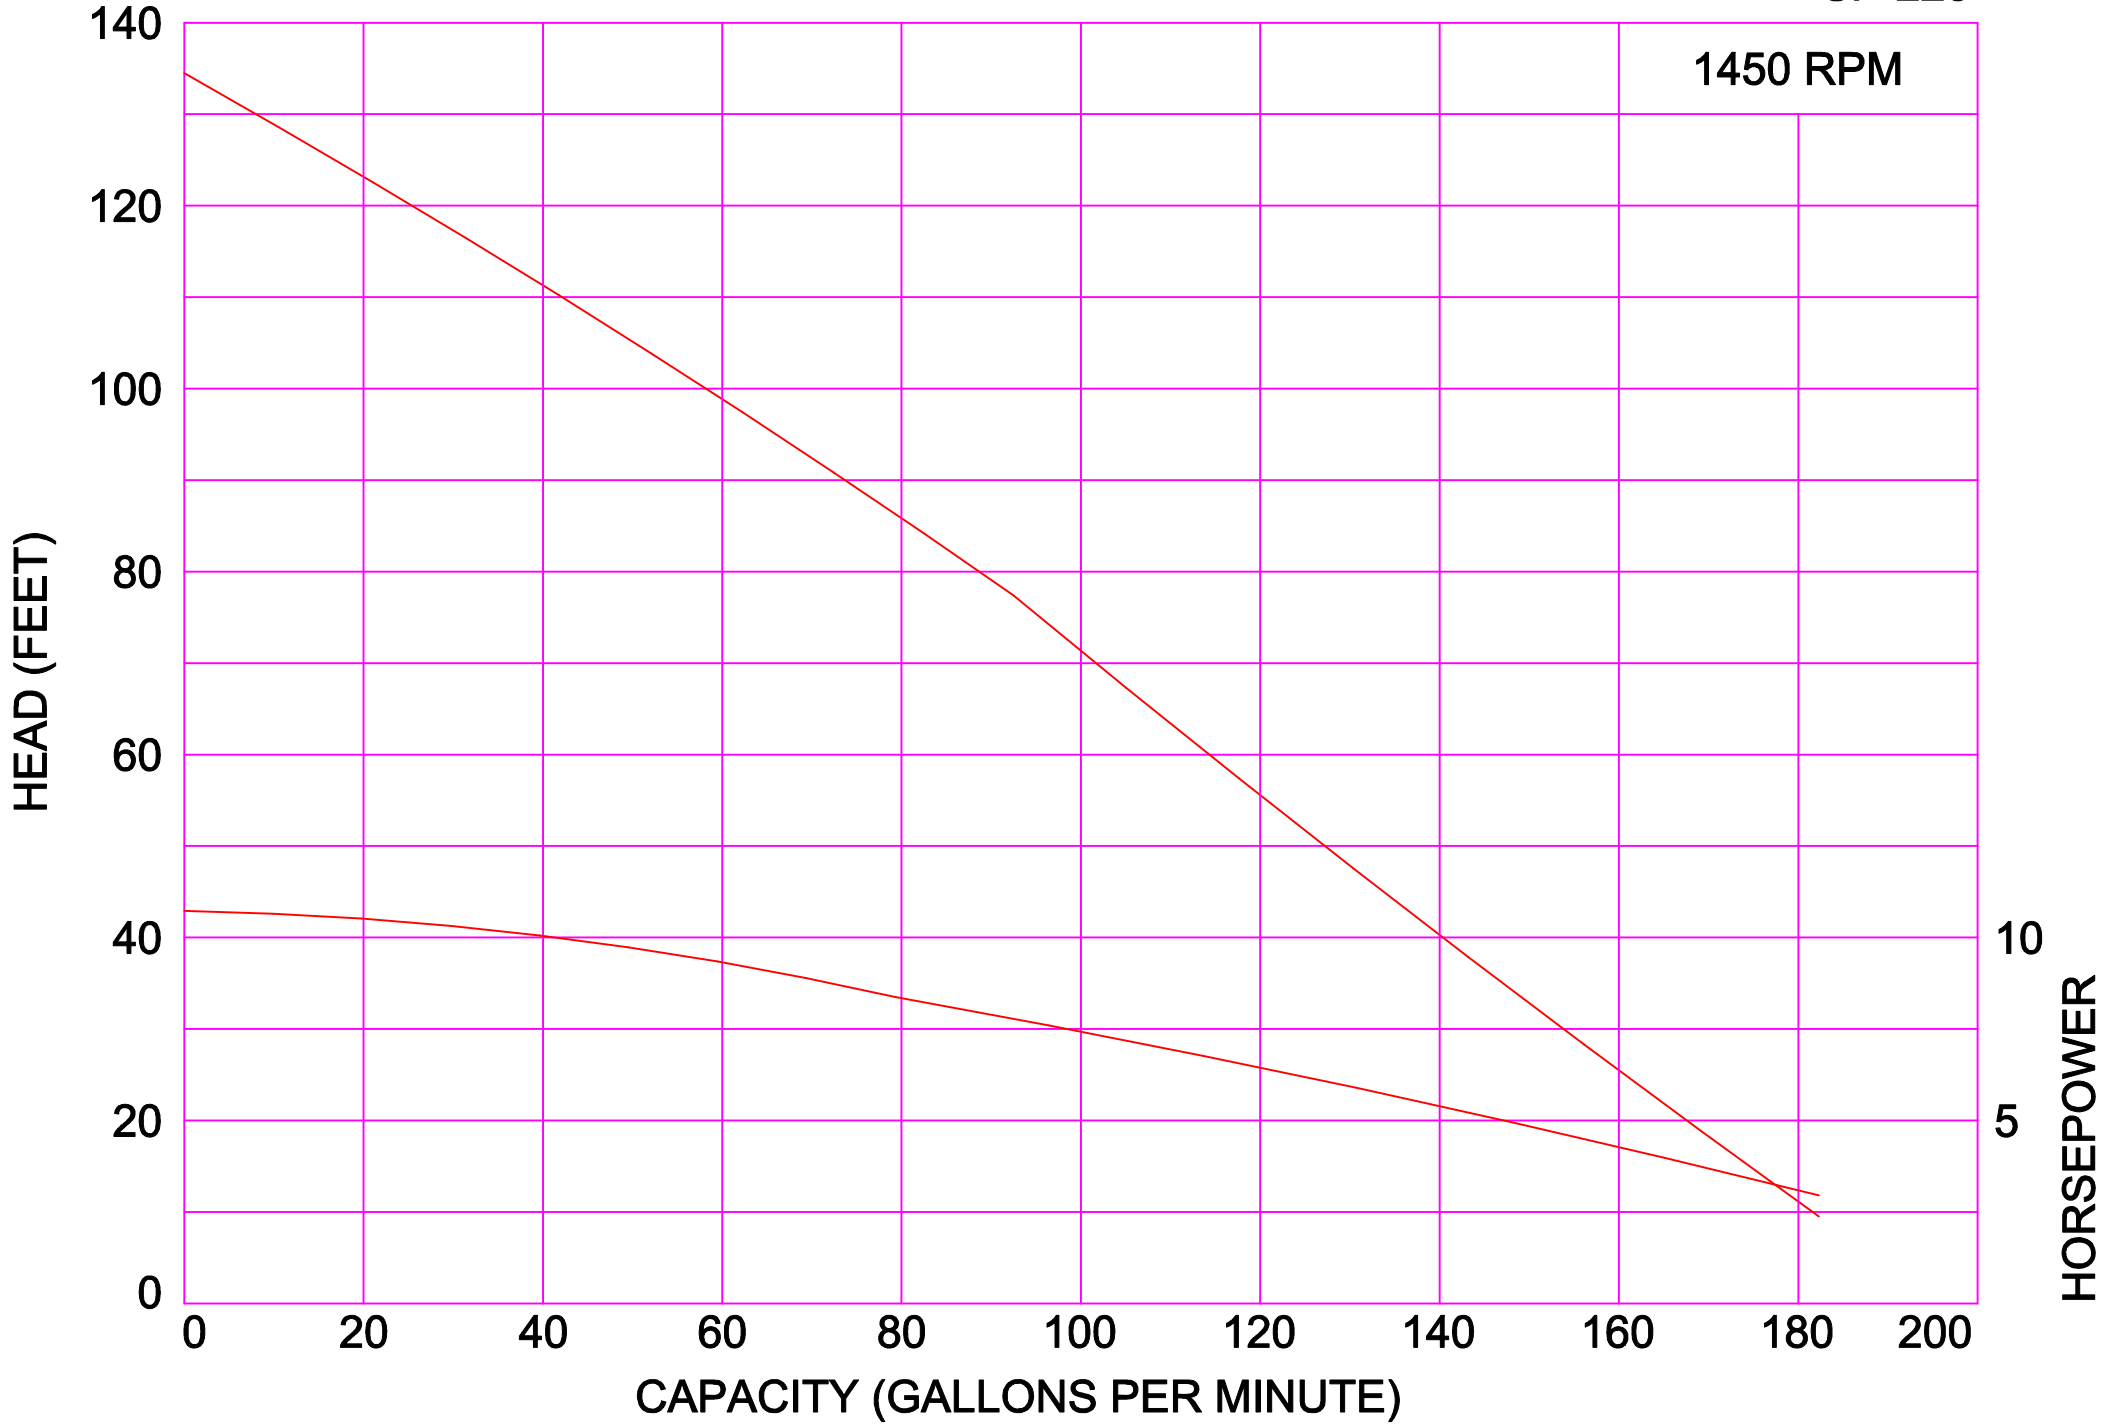

1450 RPM

AMPCO PUMPS COMPANY, INC.
SP-215

AMPCO PUMPS COMPANY, INC.
SP-220

1450 RPM

AMPCO PUMPS COMPANY, INC.
SP-225

AMPCO PUMPS COMPANY, INC.
SP COMPOSITE

1750 RPM

AMPCO PUMPS COMPANY, INC.
SP-COMPOSITE