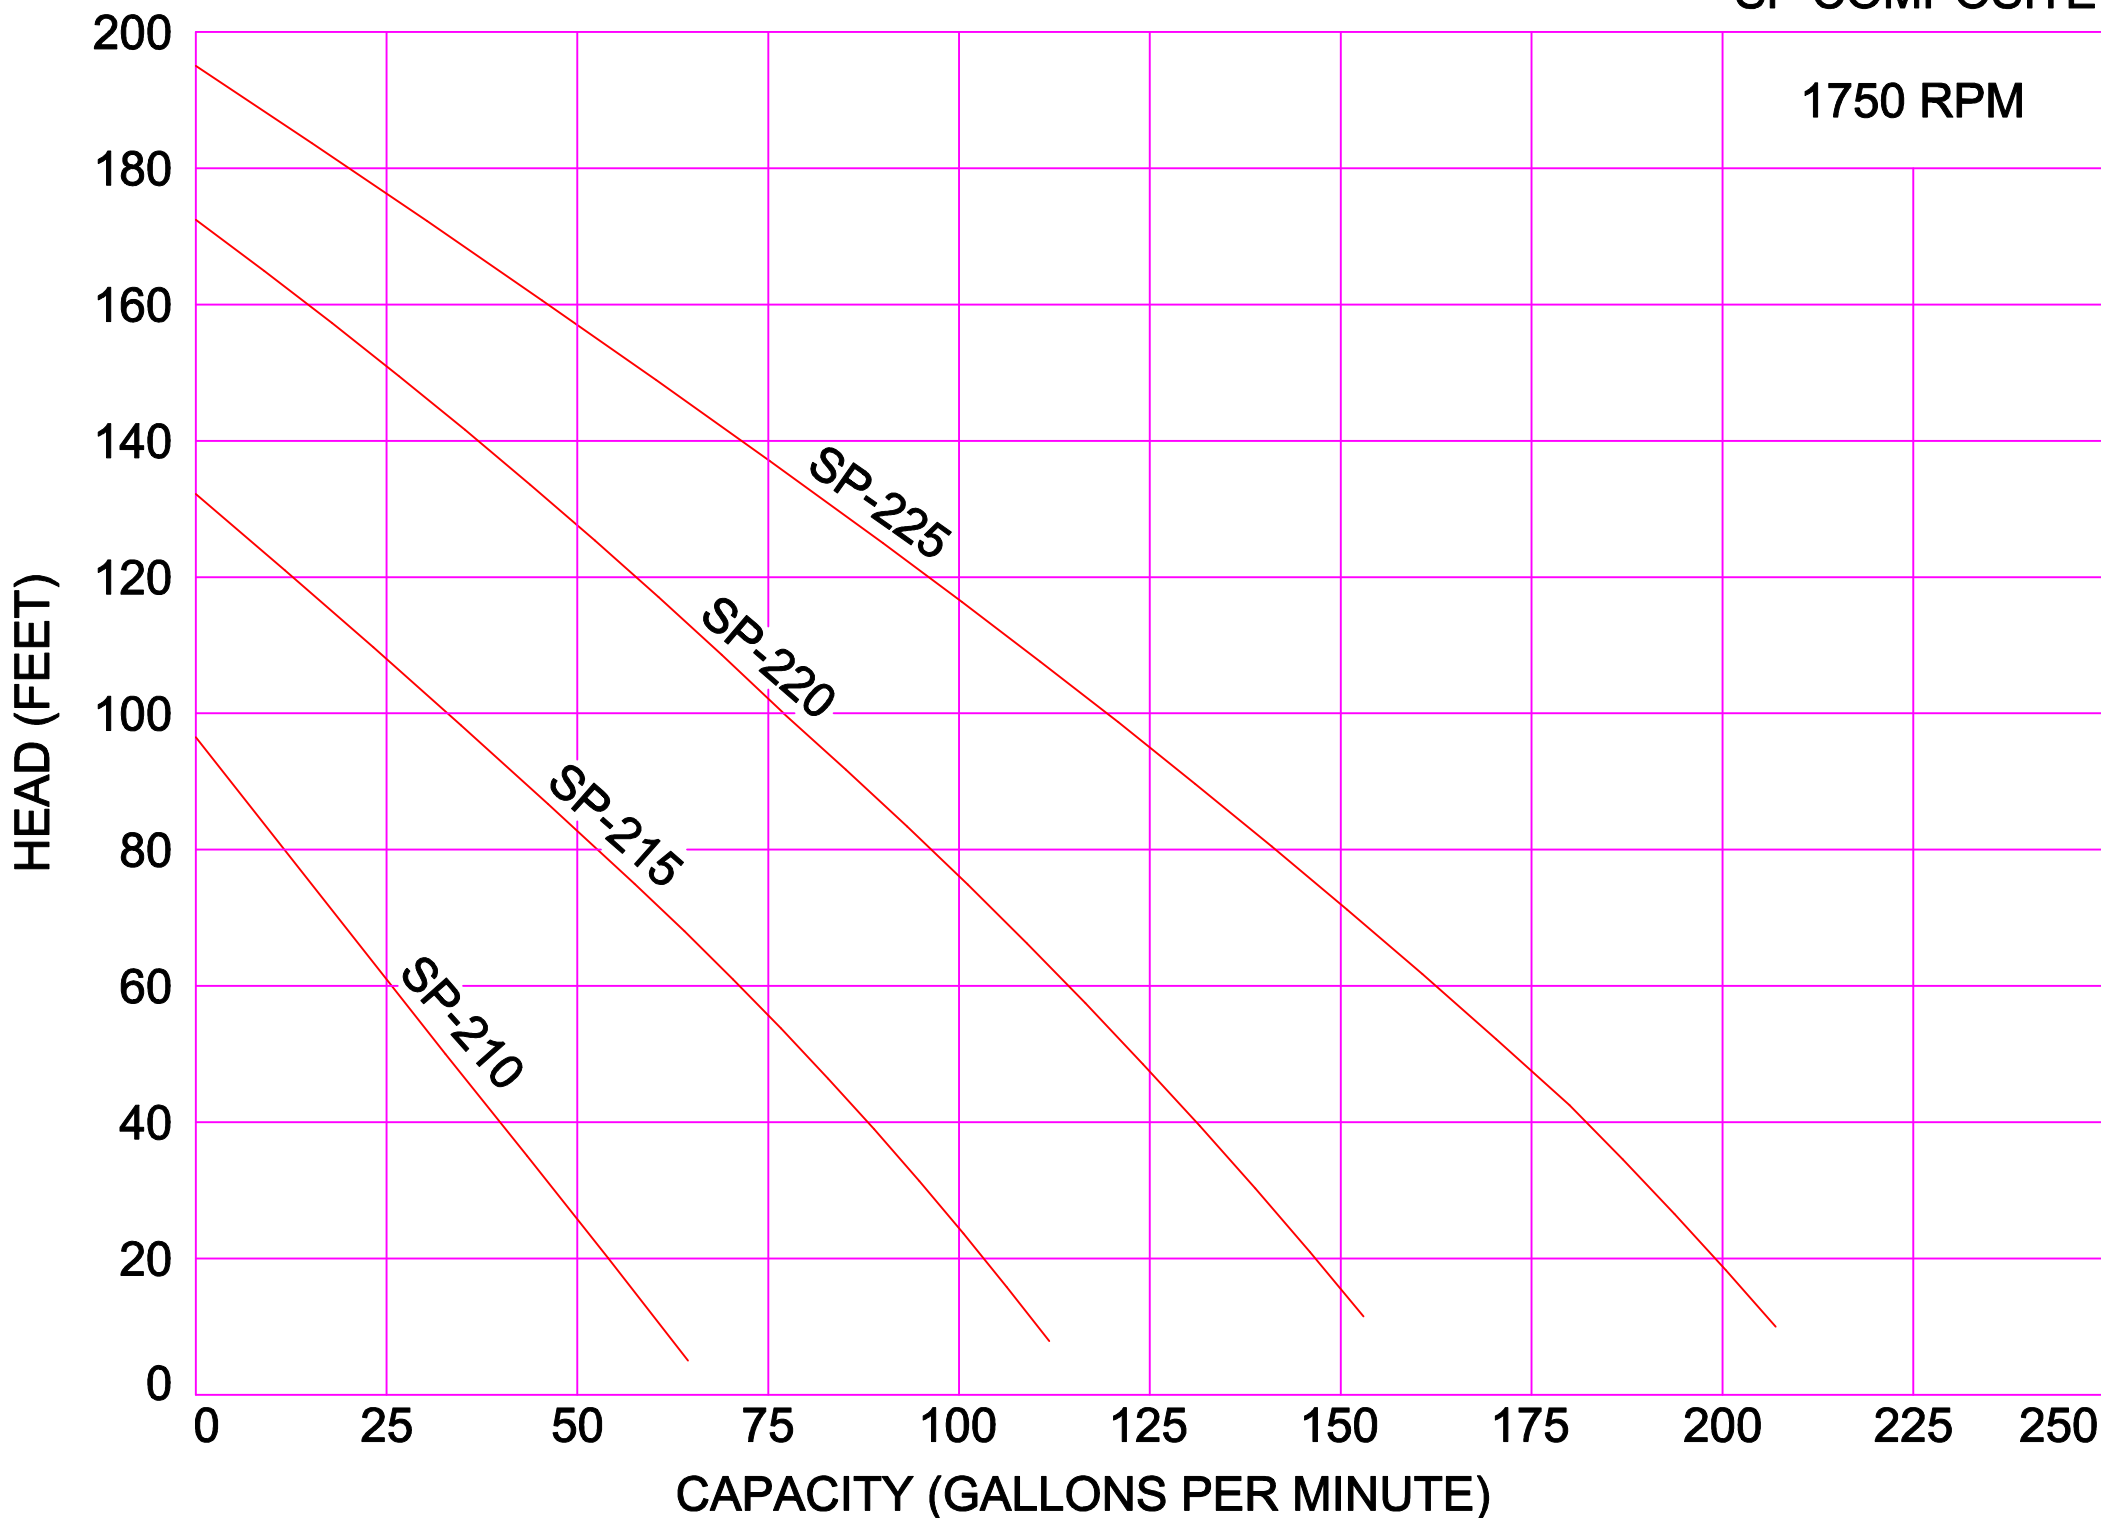

AMPCO PUMPS COMPANY, INC.
SP COMPOSITE

1750 RPM