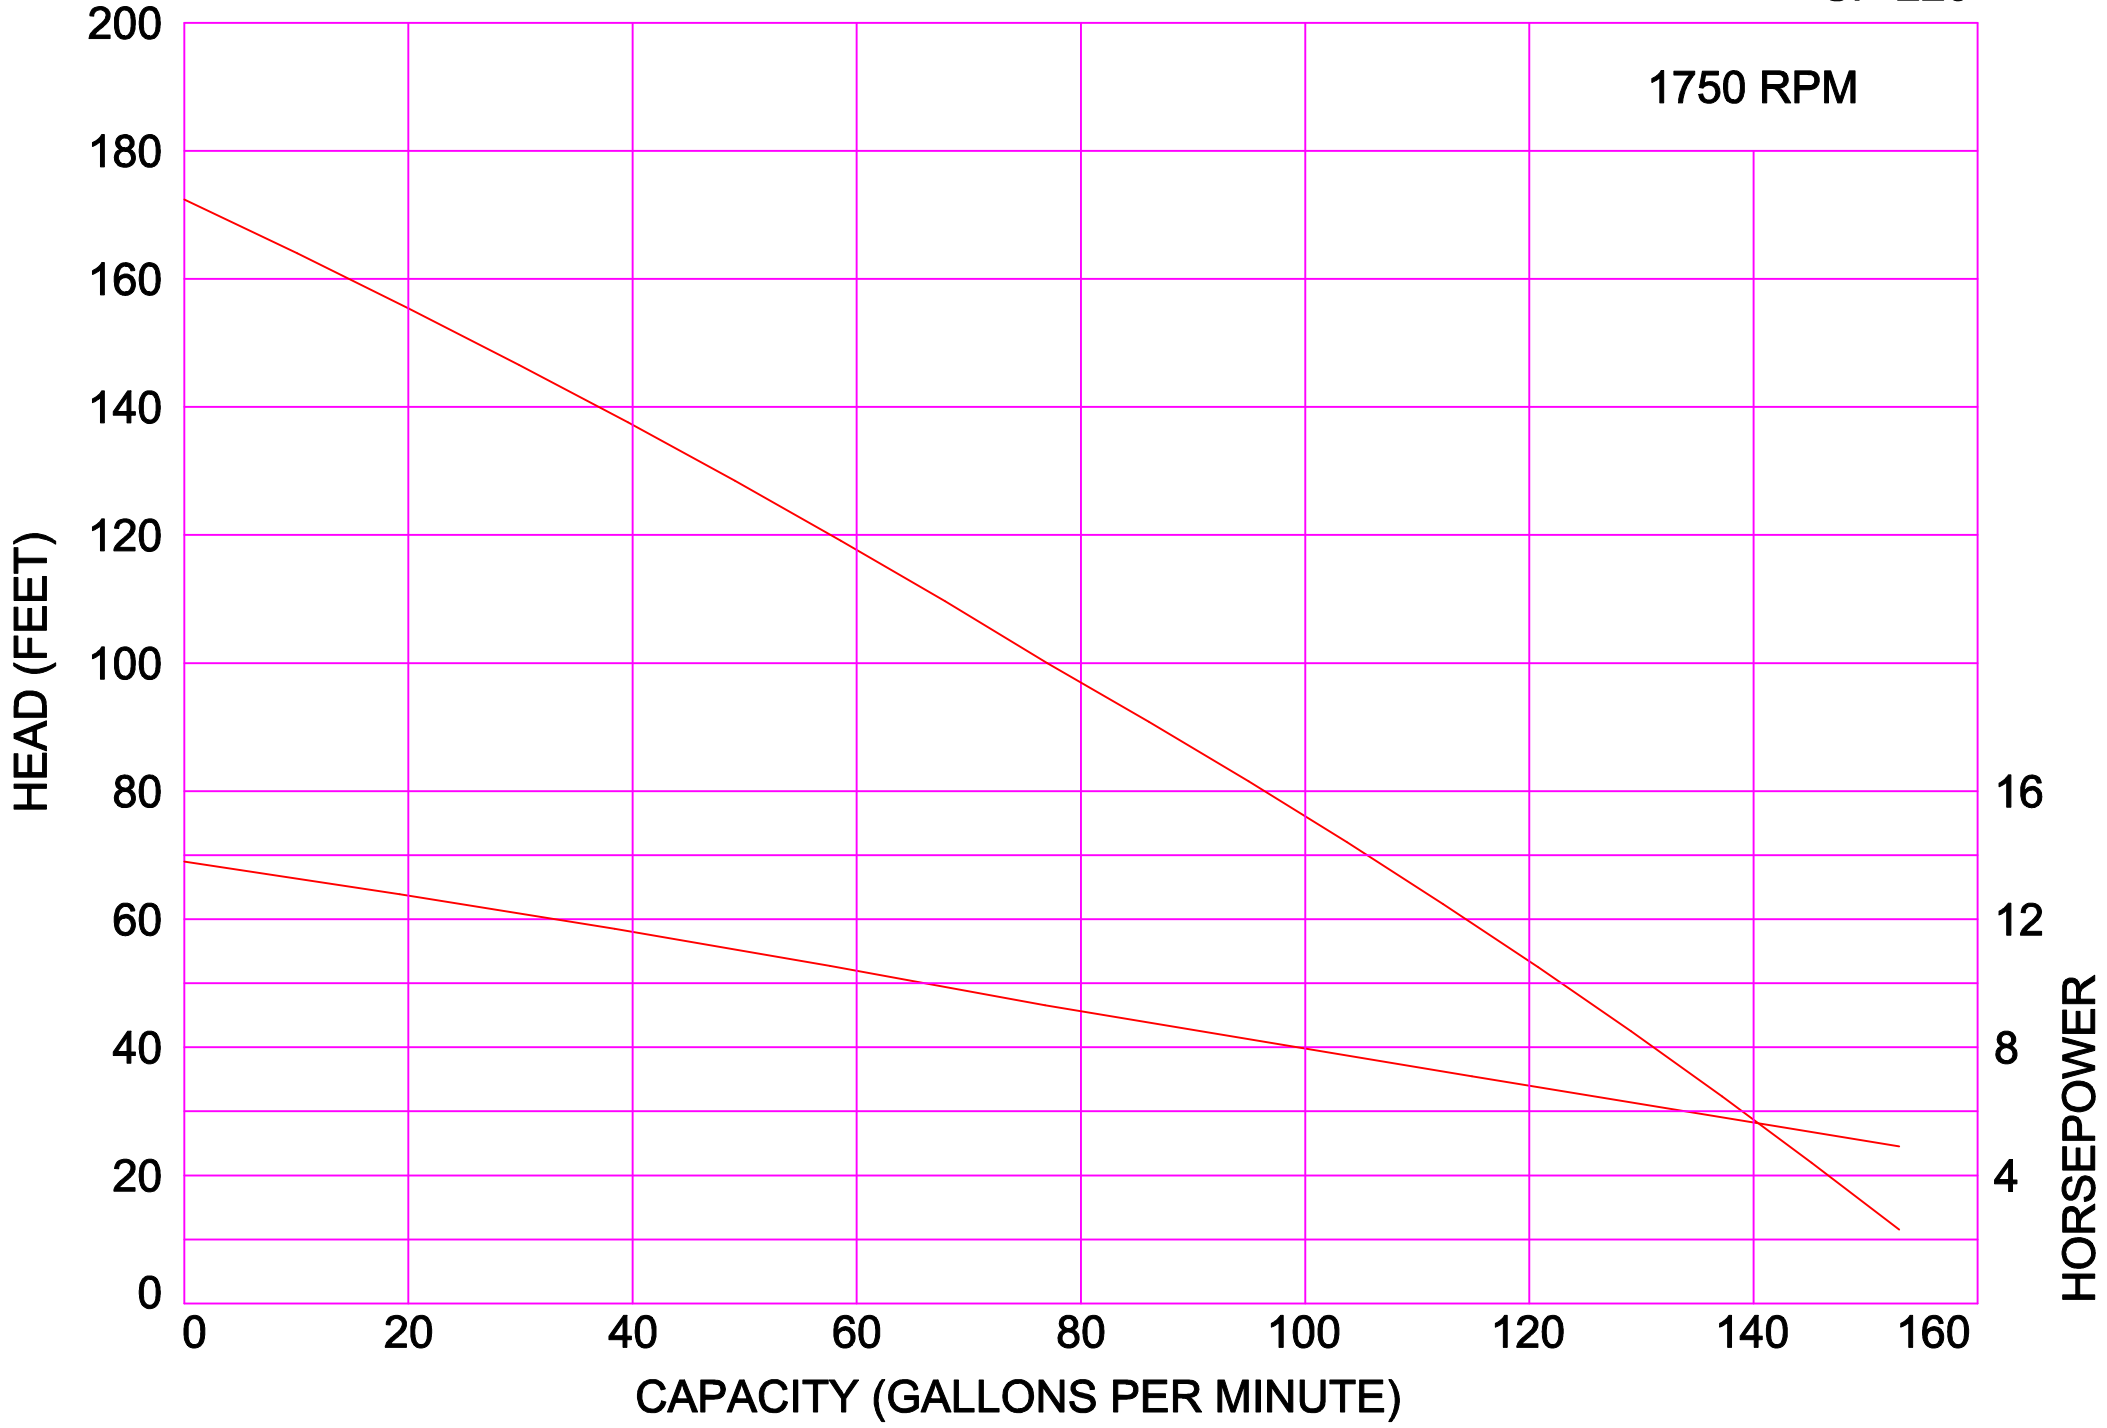

AMPCO PUMPS COMPANY, INC.
SP-210

1750 RPM

AMPCO PUMPS COMPANY, INC.
SP-215

1750 RPM

AMPCO PUMPS COMPANY, INC.
SP-220

1750 RPM

AMPCO PUMPS COMPANY, INC.
SP-225

AMPCO PUMPS COMPANY, INC.
SP-210