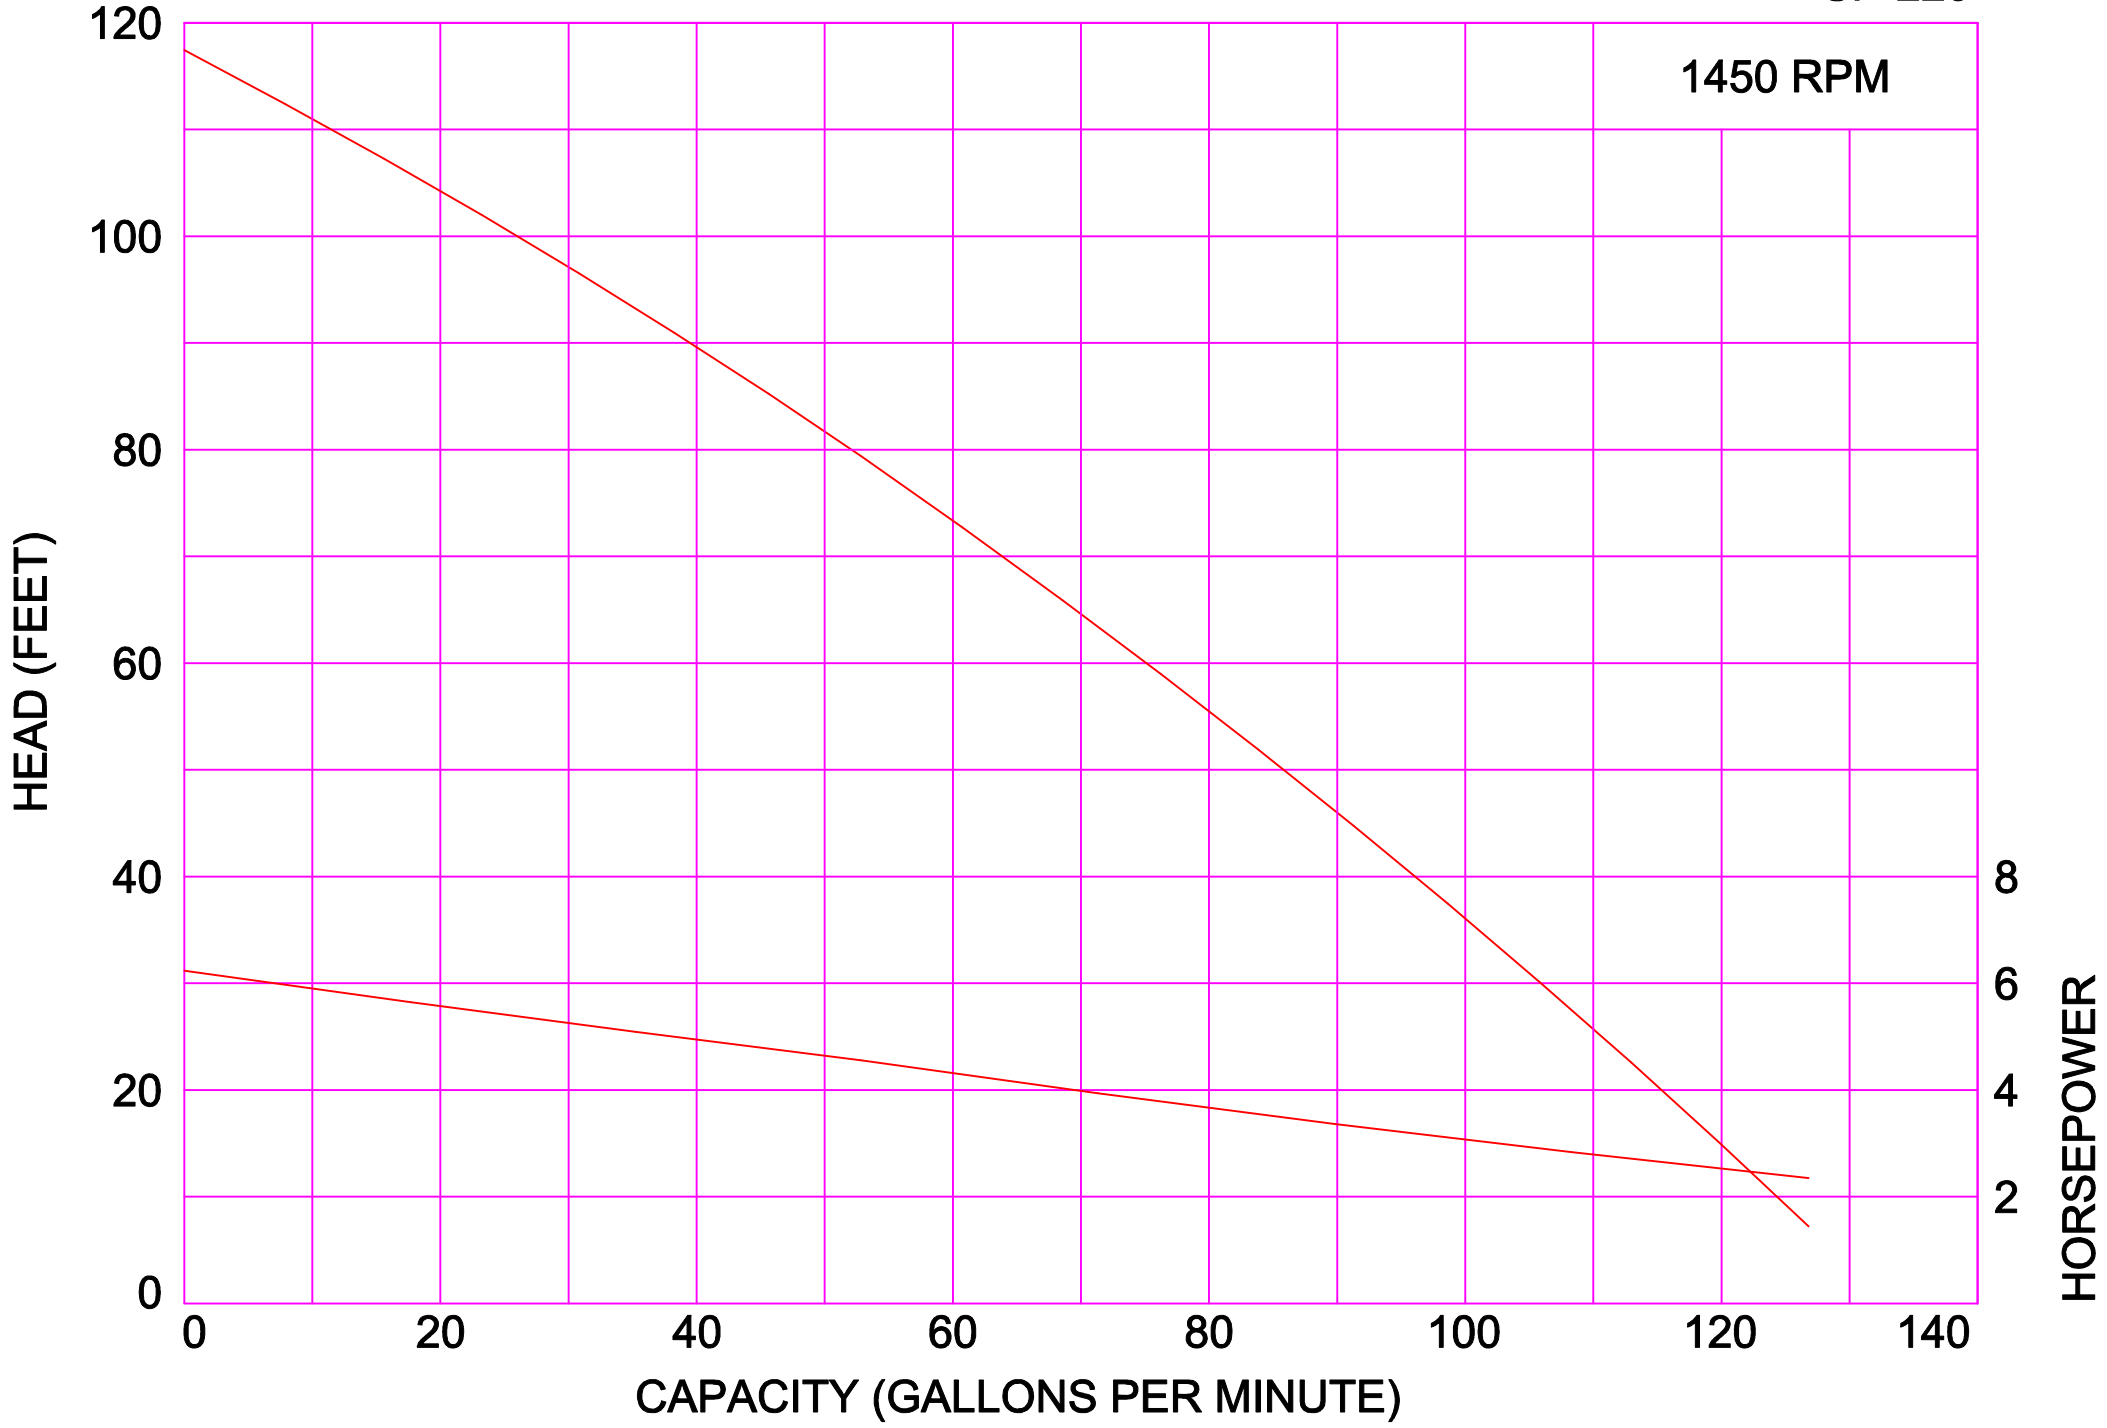

1450 RPM

AMPCO PUMPS COMPANY, INC.
SP-215

AMPCO PUMPS COMPANY, INC.
SP-220

1450 RPM

AMPCO PUMPS COMPANY, INC.
SP-225

AMPCO PUMPS COMPANY, INC.
SP COMPOSITE

1750 RPM

AMPCO PUMPS COMPANY, INC.
SP-COMPOSITE