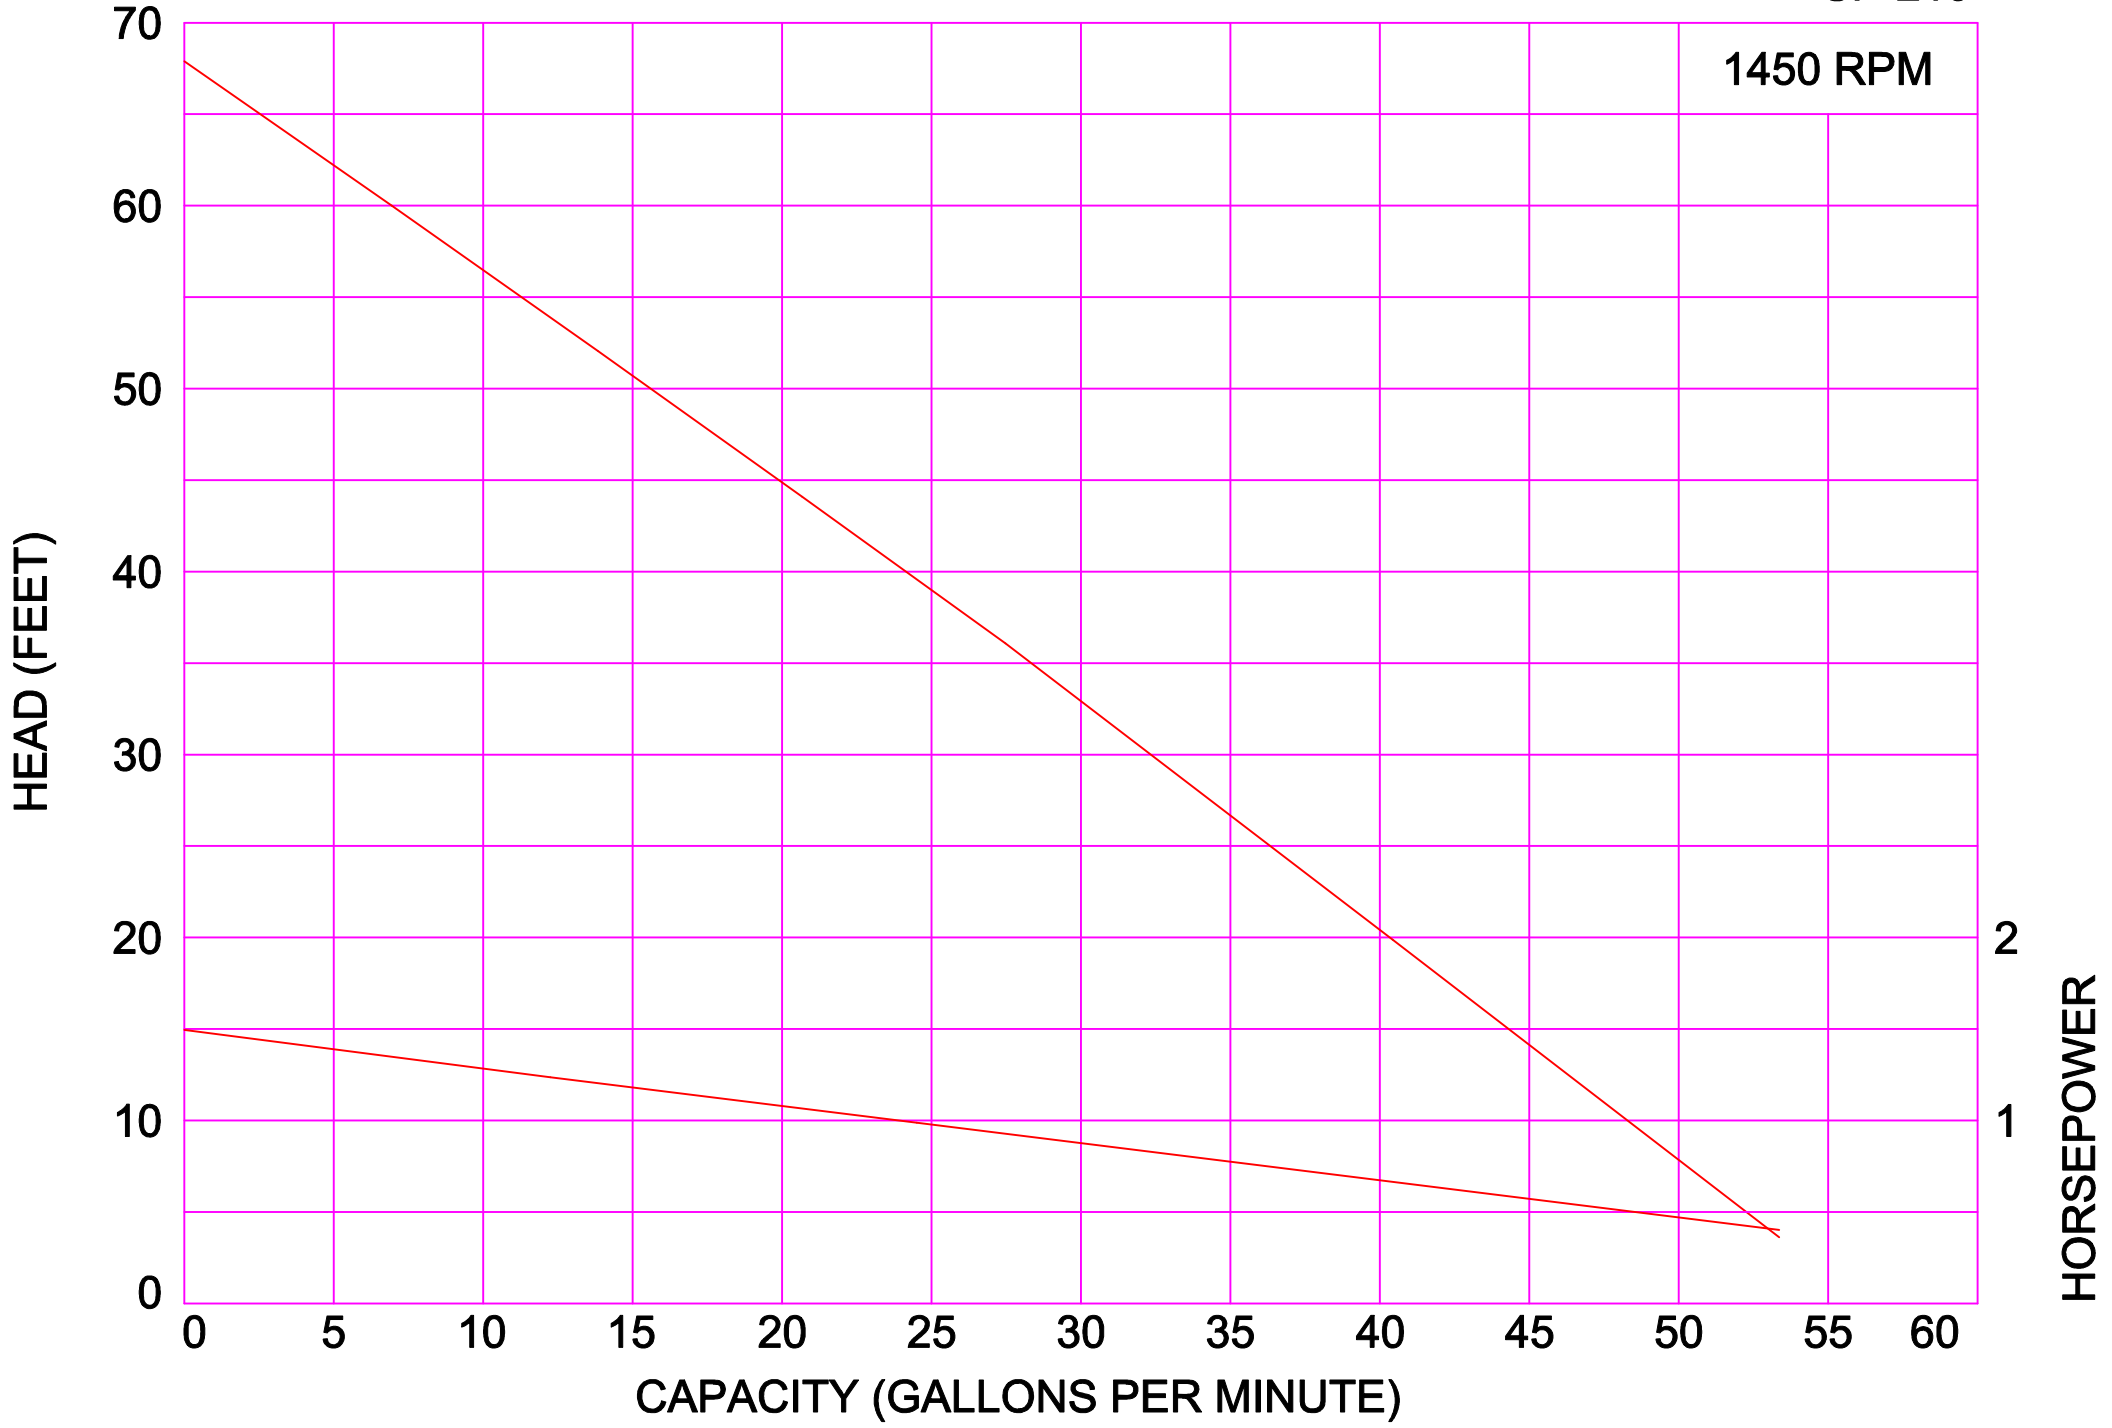

AMPCO PUMPS COMPANY, INC.
SP-210

1450 RPM