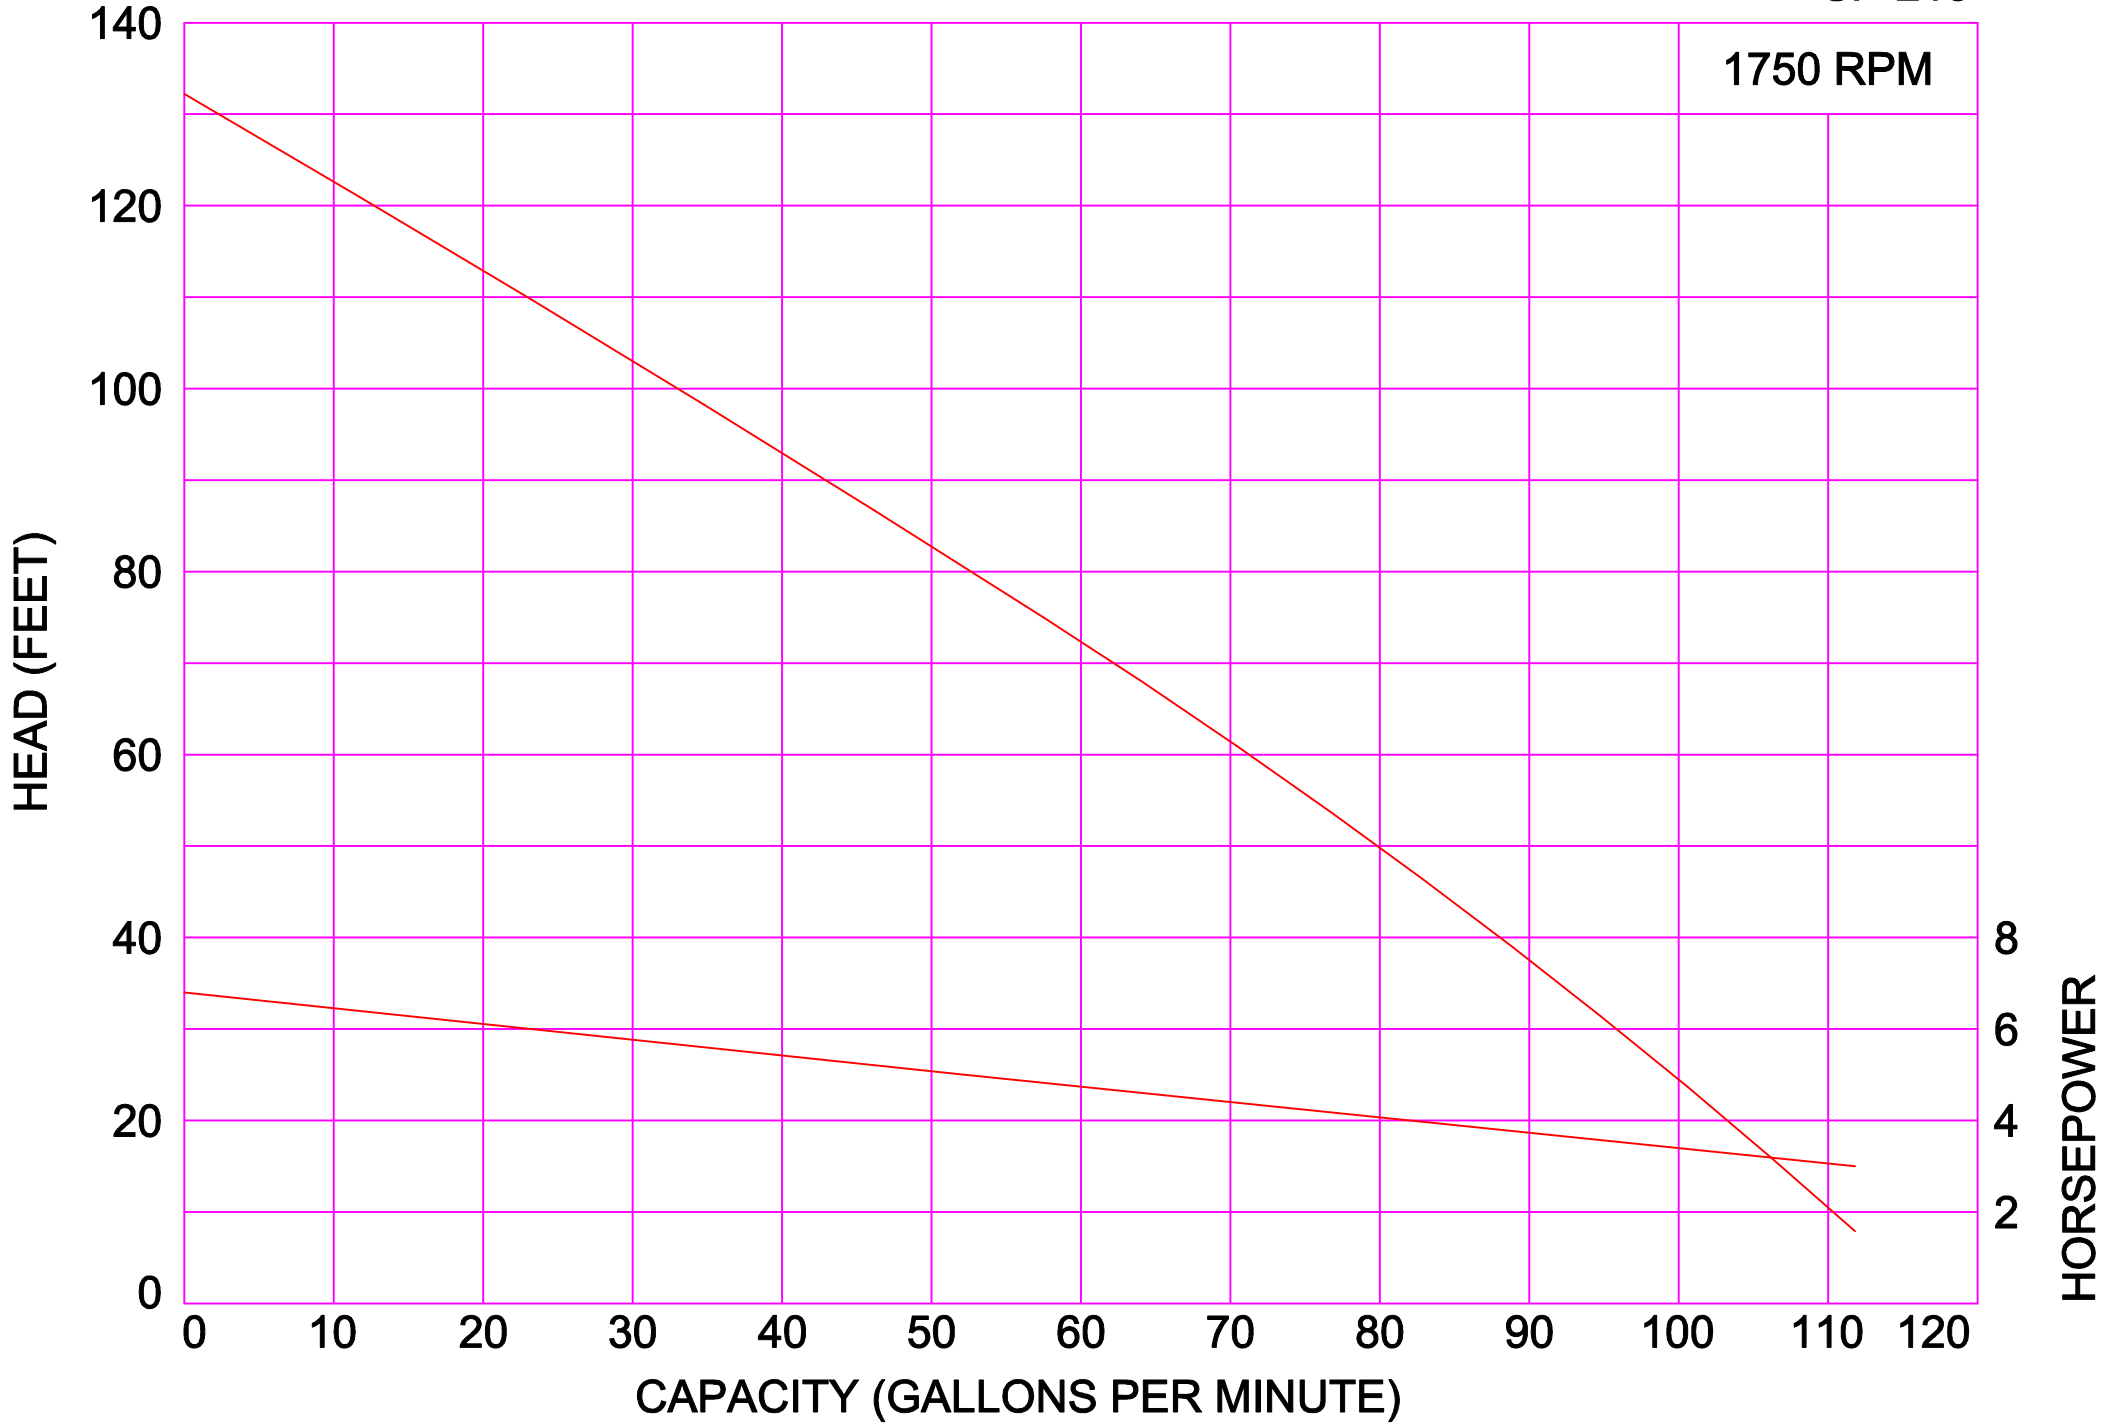

AMPCO PUMPS COMPANY, INC.
SP-210

1750 RPM

AMPCO PUMPS COMPANY, INC.
SP-215

1750 RPM

AMPCO PUMPS COMPANY, INC.
SP-220

1750 RPM

AMPCO PUMPS COMPANY, INC.
SP-225

AMPCO PUMPS COMPANY, INC.
SP-210