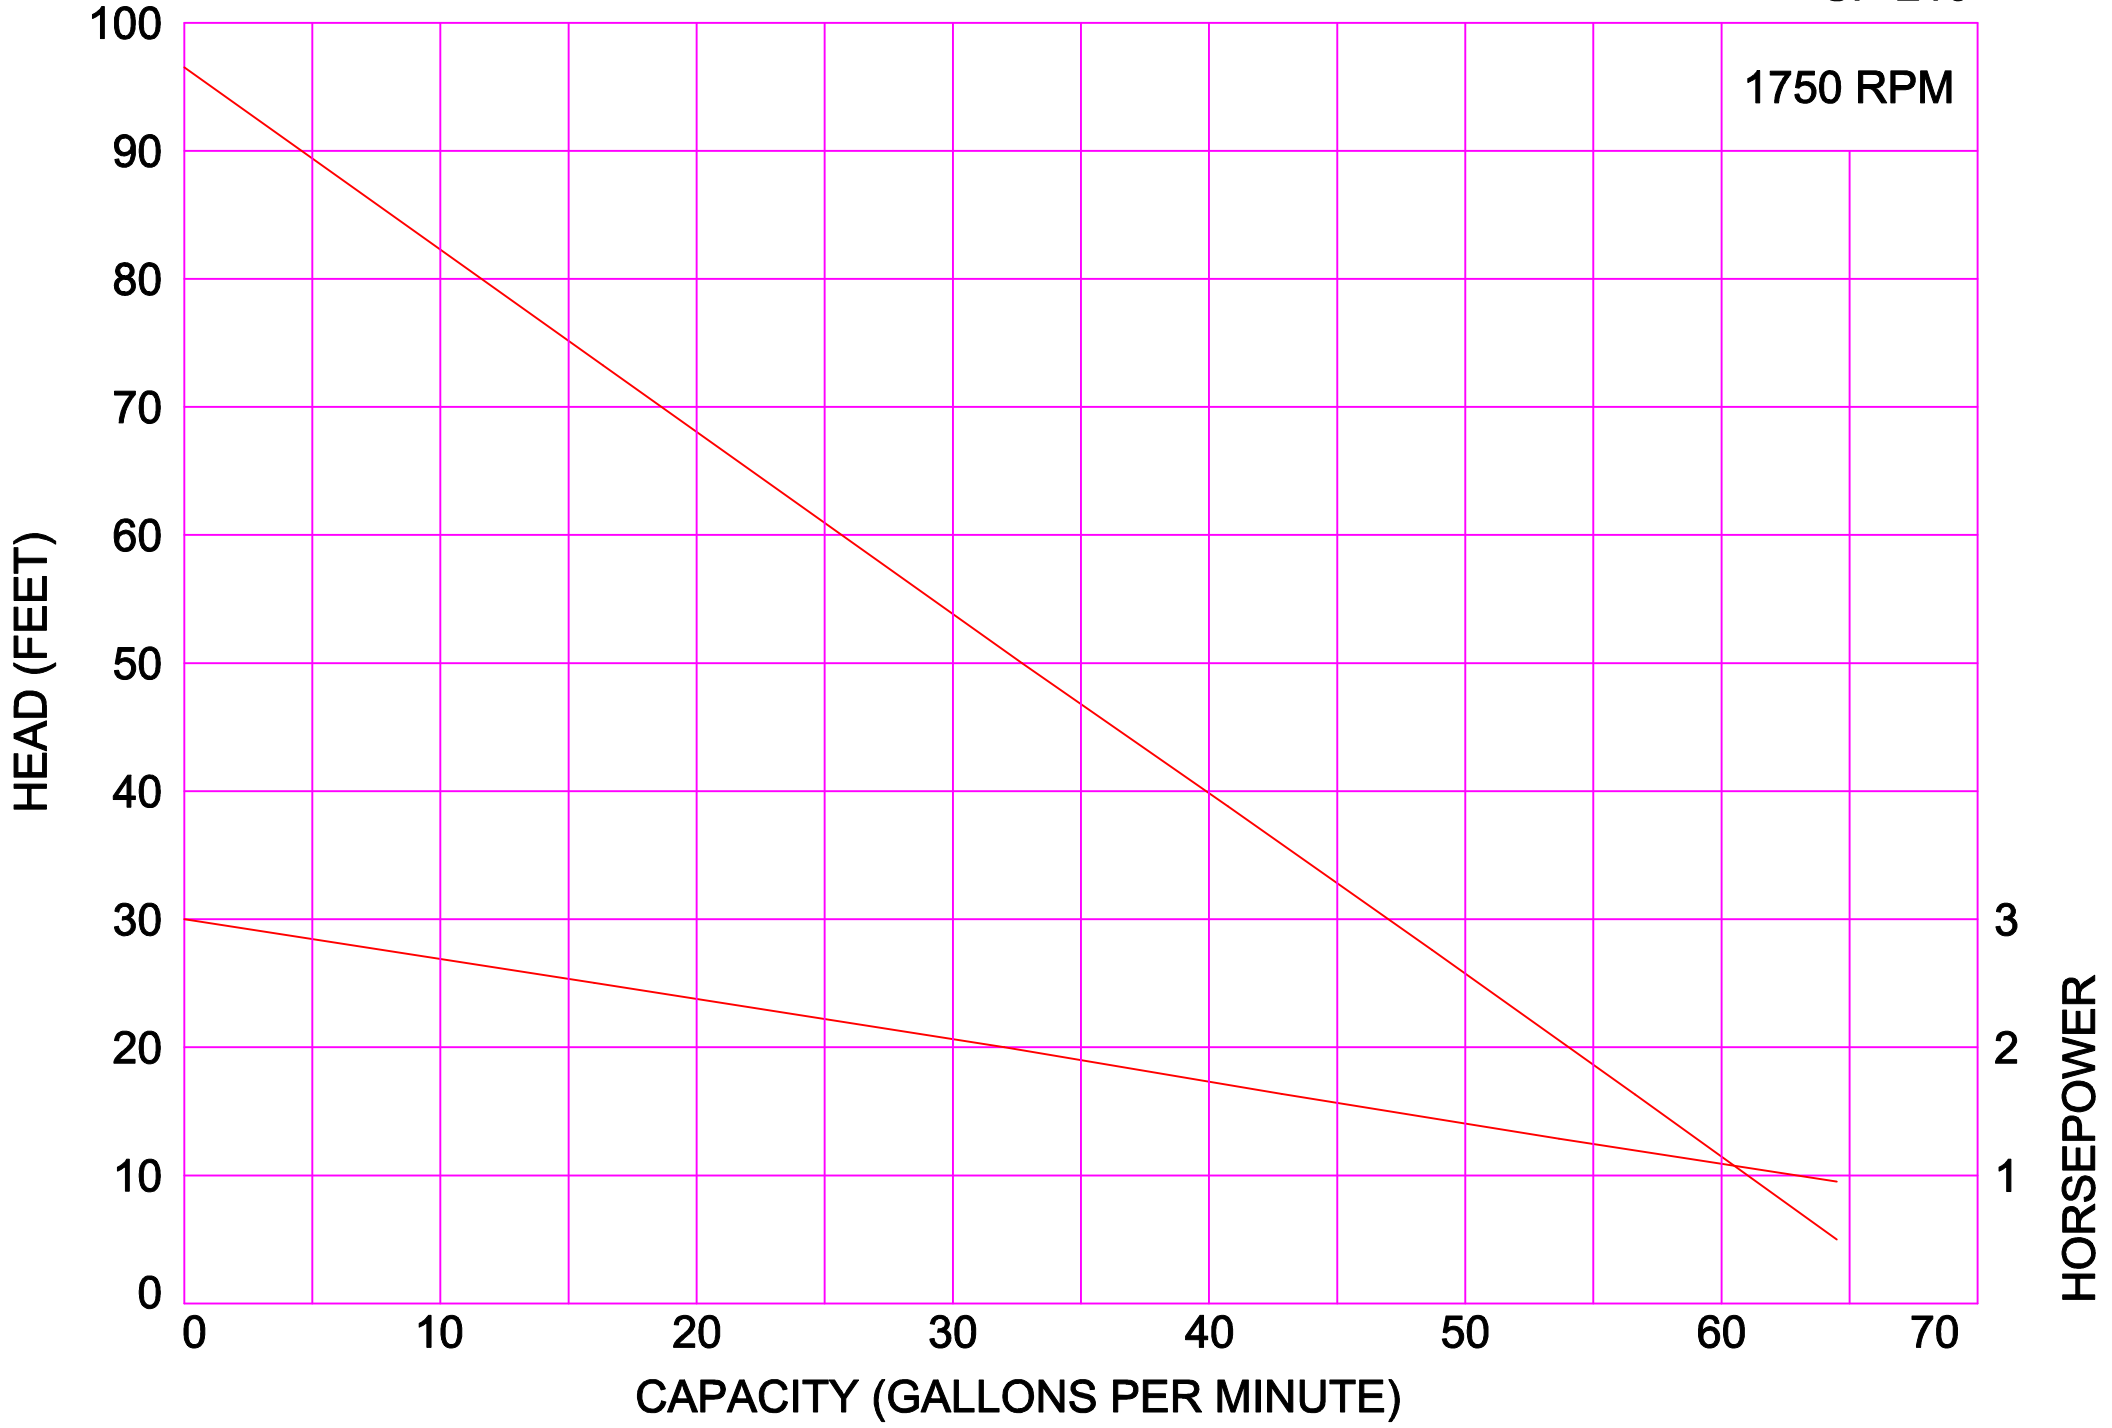

AMPCO PUMPS COMPANY, INC.
SP-210

1750 RPM

AMPCO PUMPS COMPANY, INC.
SP-215

1750 RPM

AMPCO PUMPS COMPANY, INC.
SP-220

1750 RPM

AMPCO PUMPS COMPANY, INC.
SP-225

AMPCO PUMPS COMPANY, INC.
SP-210