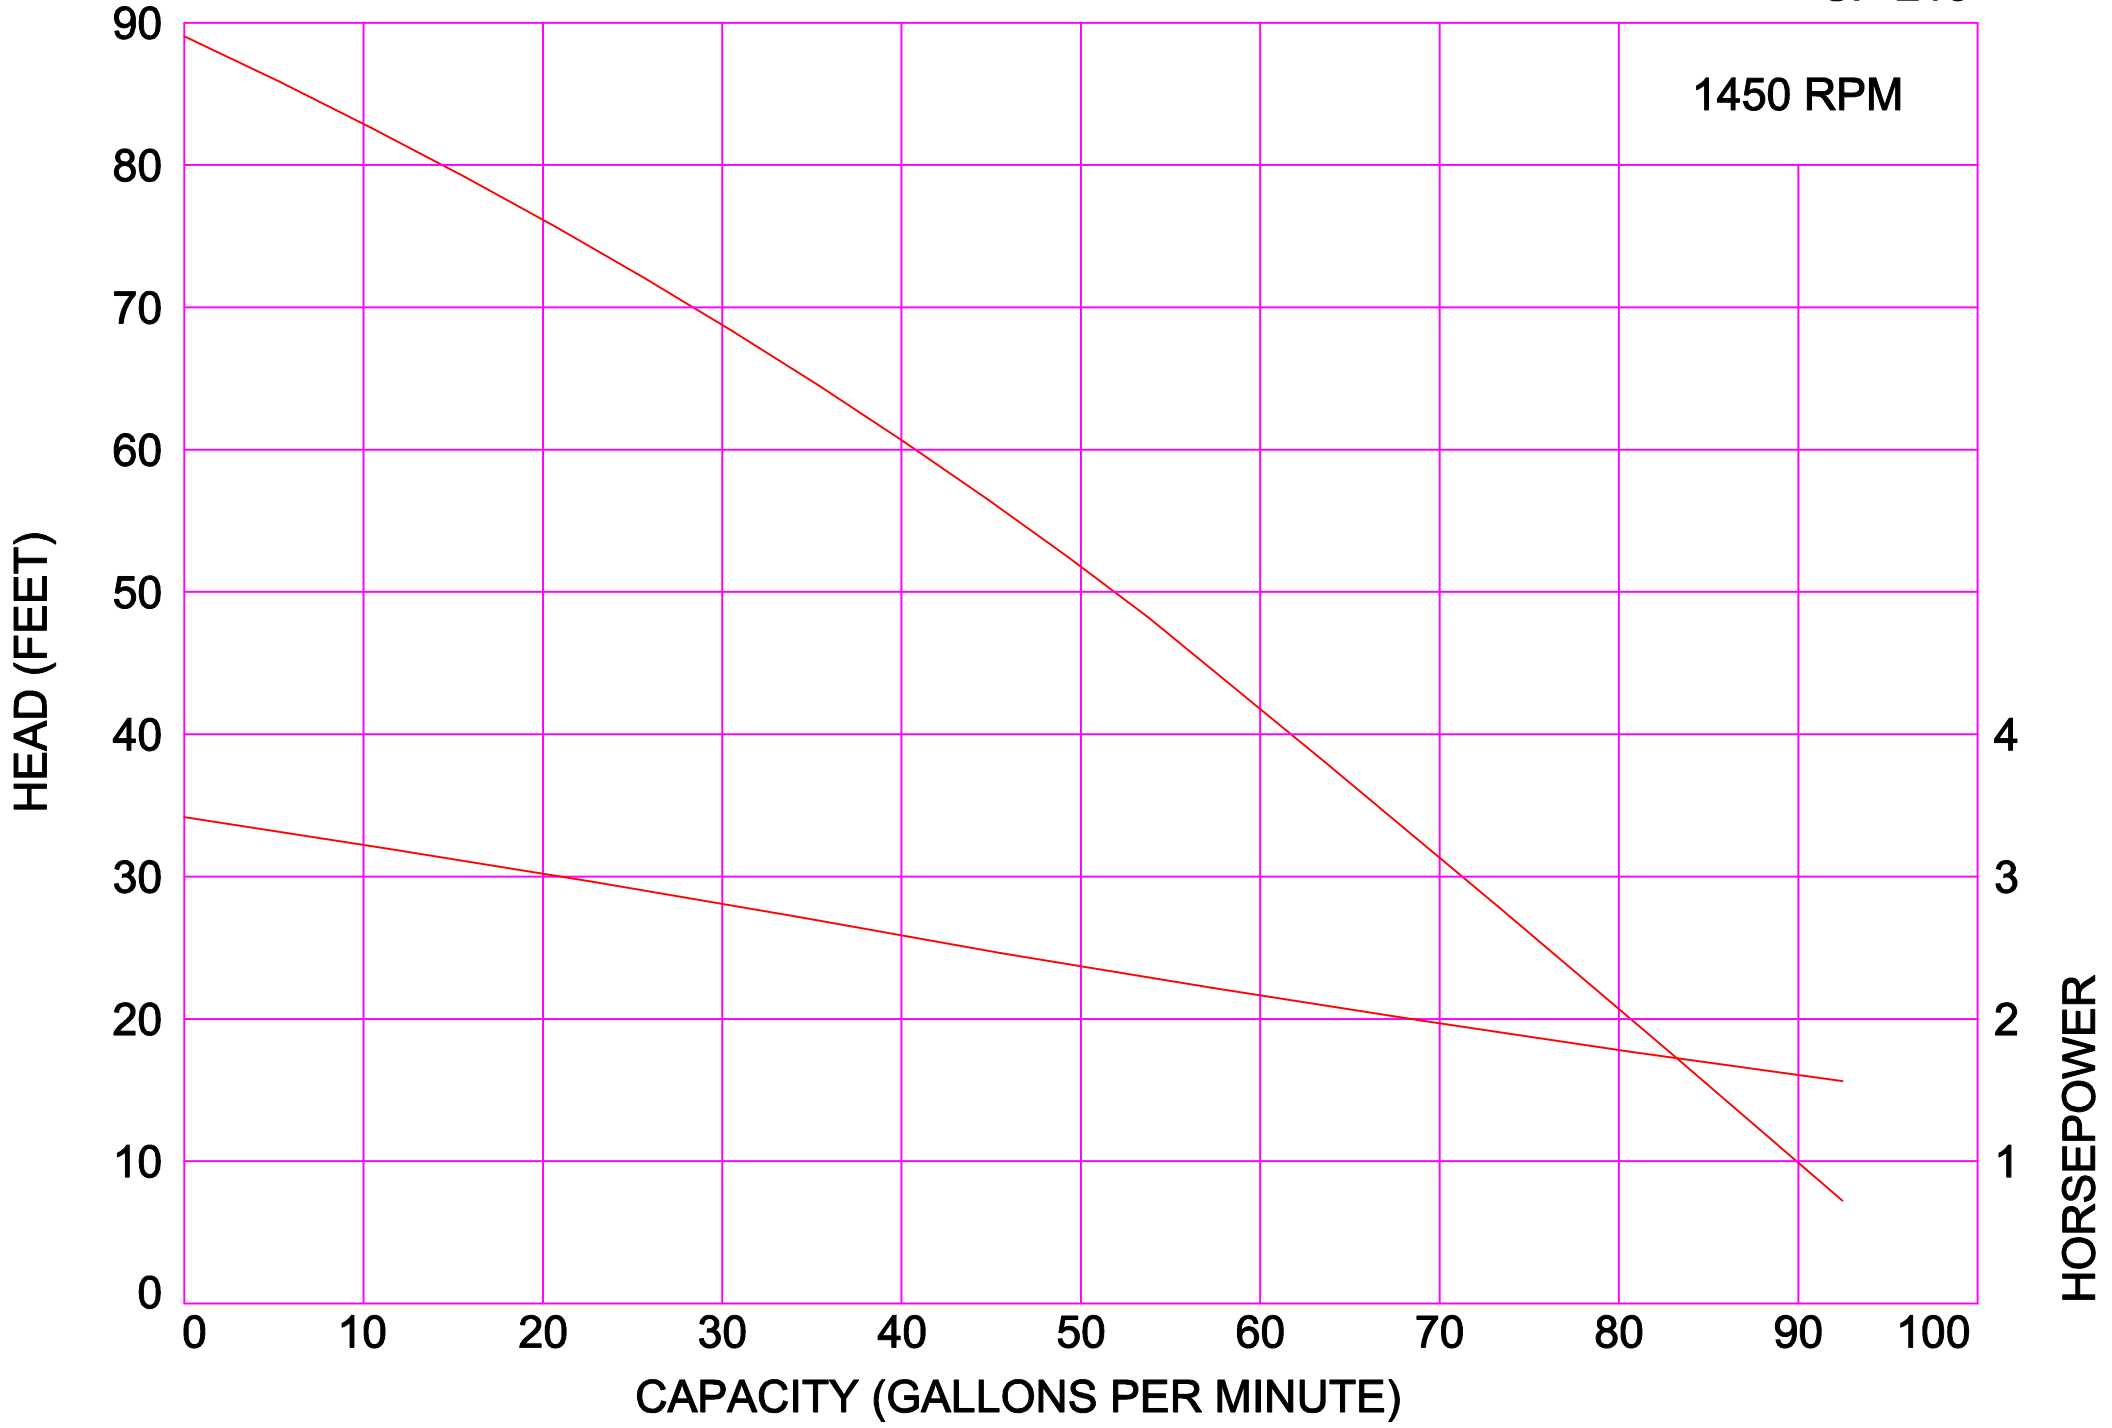

AMPCO PUMPS COMPANY, INC.
SP-215