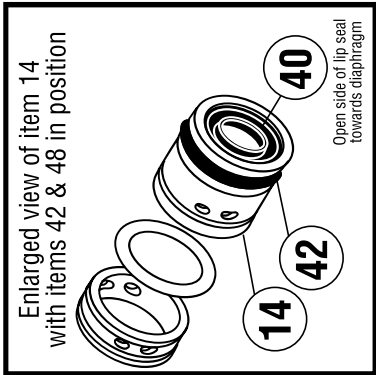

# PARTS LIST - BOLTED PLASTIC

A100-\*P\*-\*\*\*\*-\*\*\*

ITEM	DESCRIPTION	QTY	PUMP MODEL	PART NO.	MATERIAL
1	AIR VALVE END PLUG	1	ALL MODELS	11703-60	Polypropylene
2	AIR VALVE SPOOL	1	ALL MODELS	10480-31	Acetal
4	AIR VALVE GASKET	1	ALL MODELS	12116-19	Nitrile
5	SHUTTLE PLATE	1	ALL MODELS	10416-77	Ceramic
6	SHUTTLE	1	ALL MODELS	10415-00	Special
7	AIR VALVE BODY	1	ALL MODELS	11614-60	Polypropylene
8	SLT WSHR (#8 X 1") SCREW	8	ALL MODELS (NON-PTFE COATED)	12525-26	Stainless Steel
9	SPLIT LOCKWASHER (3/8")	16	ALL MODELS (NON-PTFE COATED)	12316-26	Stainless Steel
10	FLAT WASHER (1/4")	4	ALL MODELS (NON-PTFE COATED)	12300-26	Stainless Steel
11	CAP SCREW (1/4" X 5")	4	ALL MODELS (NON-PTFE COATED)	12512-26	Stainless Steel
12	FLAT WASHER (3/8")	64	ALL MODELS (NON-PTFE COATED)	12303-26	Stainless Steel
13	DIAPHRAGM ROD (Short)	1	ALL MODELS	*	Stainless Steel
14	END SPACER (Pilot Sleeve)	2	ALL MODELS	10204-40	Polypropylene
15	DIAPHRAGM ROD (Long)	1	ALL MODELS	*	Stainless Steel
16	BOLT (5/16" X 2-1/4")	16	ALL MODELS (NON-PTFE COATED)	12547-26	Stainless Steel
17	HEX NUT (1/4" - 20)	4	ALL MODELS (NON-PTFE COATED)	12600-26	Stainless Steel
18	HEX NUT (5/16" - 18)	16	ALL MODELS (NON-PTFE COATED)	12601-26	Stainless Steel
19	O-RING (Manifolds)	4	A100-*P*-****N-*** A100-*P*-****V-*** A100-*P*-****E-*** A100-*P*-****T-***	11940-11 11940-13 11940-15 11940-17	Nitrile Viton®/FKM EPDM PTFE
20	BOLT (3/8" X 2-1/4")	16	ALL MODELS (NON-PTFE COATED)	12544-26	Stainless Steel
21	HEX NUT (3/8" - 16)	16	ALL MODELS (NON-PTFE COATED)	12602-26	Stainless Steel
23	SUCTION MANIFOLD	1	A100-*PP-****-*** A100-*PK-****-***	10555-40 10555-56	Polypropylene PVDF
24	SELF TAP SCREW (#6 X 1/2")	6	ALL MODELS	12510-26	Stainless Steel
25	LOCK WASHER (1/4")	4	ALL MODELS	12350-26	Stainless Steel
26	VALVE SEAT	4	A100-*PP-**P*-*** A100-*PK-**K*-***	10907-40 10907-56	Polypropylene PVDF
27	BALL	4	A100-*P*-*V**-*** A100-*P*-*G**-*** A100-*P*-*S**-*** A100-*P*-*3**-*** A100-*P*-*T**-***	11008-13 11008-19 11008-23 11008-26 11008-45	Viton®/FKM Geolast® Santoprene® Stainless Steel PTFE
28	OUTER CHAMBER	2	A100-*PP-****-*** A100-*PK-****-***	10721-40 10721-56	Polypropylene PVDF
29	OUTER DIAPHRAGM PLATE	2	A100-*PP-****-*** A100-*PK-****-***	11204-40 11204-56	Polypropylene PVDF
30	OVERLAY (PTFE ONLY)	2	A100-*P*-T***-***	11406-59	PTFE
31	DIAPHRAGM	2	A100-*P*-V***-*** A100-*P*-G***-*** A100-*P*-S***-*** A100-*P*-T***-***	10605-13 10605-19 10605-23 10605-23	Viton®/FKM Geolast® Santoprene® Santoprene®