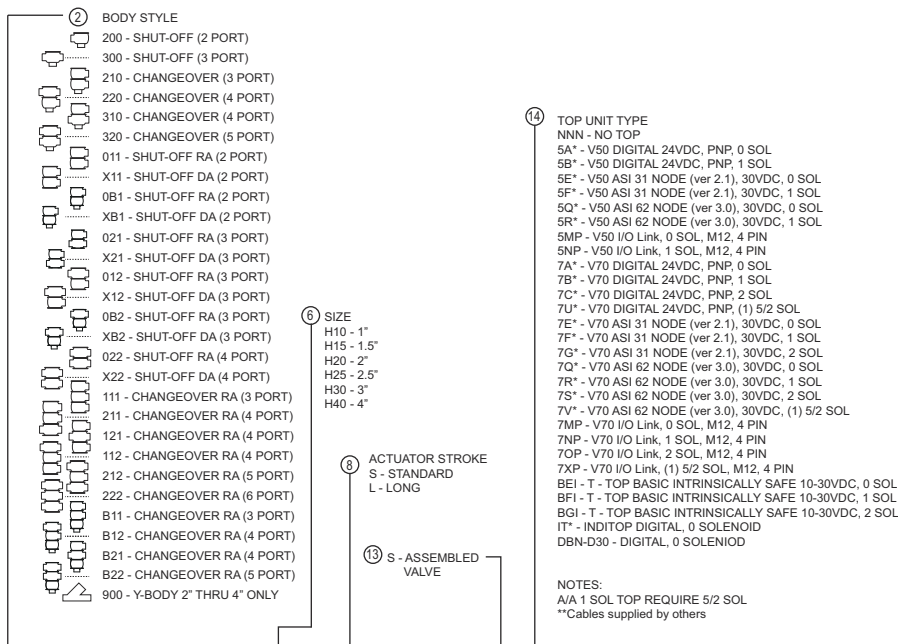

Alfa Laval Unique SSV Standard

Description codes

MODEL NUMBER ALL PORTS TRI-CLAMP																				
①	②	③	④	⑤	⑥	⑦	⑧	⑨	⑩	⑪	⑫	⑬	⑭							
7610	-012	-S	-M	-2	H40	1	S	S	S	T	Y	S	ITN							
COMBINATION PORTS WELD AND TRI-CLAMP																				
①	②	③	④	⑤	⑥	⑦	⑧	⑨	⑩	⑪	⑫	⑬	⑭							
7610	-012	-S	-S	N	N	N	N	W	M	M	2	H40	1	S	S	S	T	Y	S	ITN

7610 - 012 - S - S - N N N N W M M 2 H40 1 S S S T Y S IT*

This document and its contents are subject to copyrights and other intellectual property rights owned by Alfa Laval AB (publ) or any of its affiliates (jointly "Alfa Laval"). No part of this document may be copied, re-produced or transmitted in any form or by any means, or for any purpose, without Alfa Laval's prior express written permission. Information and services provided in this document are made as a benefit and service to the user, and no representations or warranties are made about the accuracy or suitability of this information and these services for any purpose. All rights are reserved.