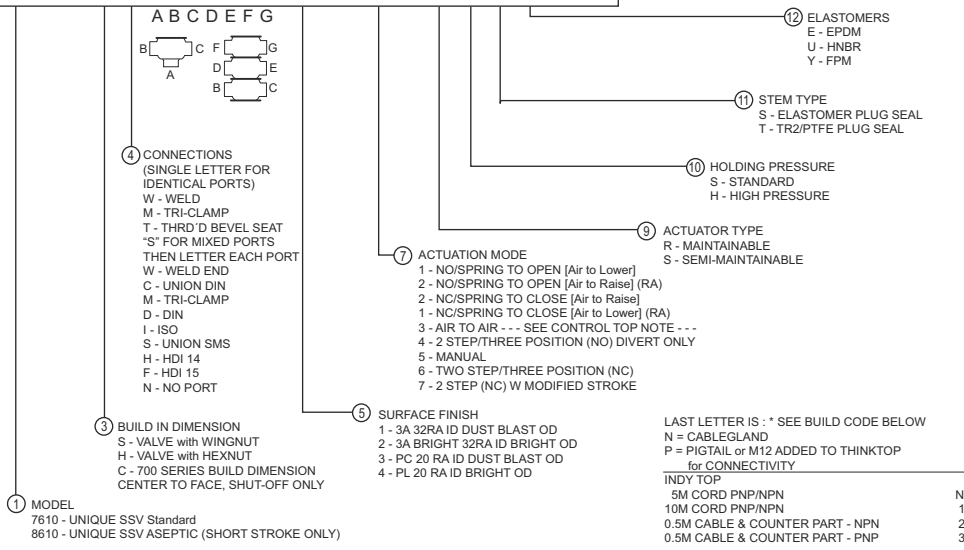

7610 - 012 - S - S - N N N N W M M 2 H40 1 S S S T Y S IT*