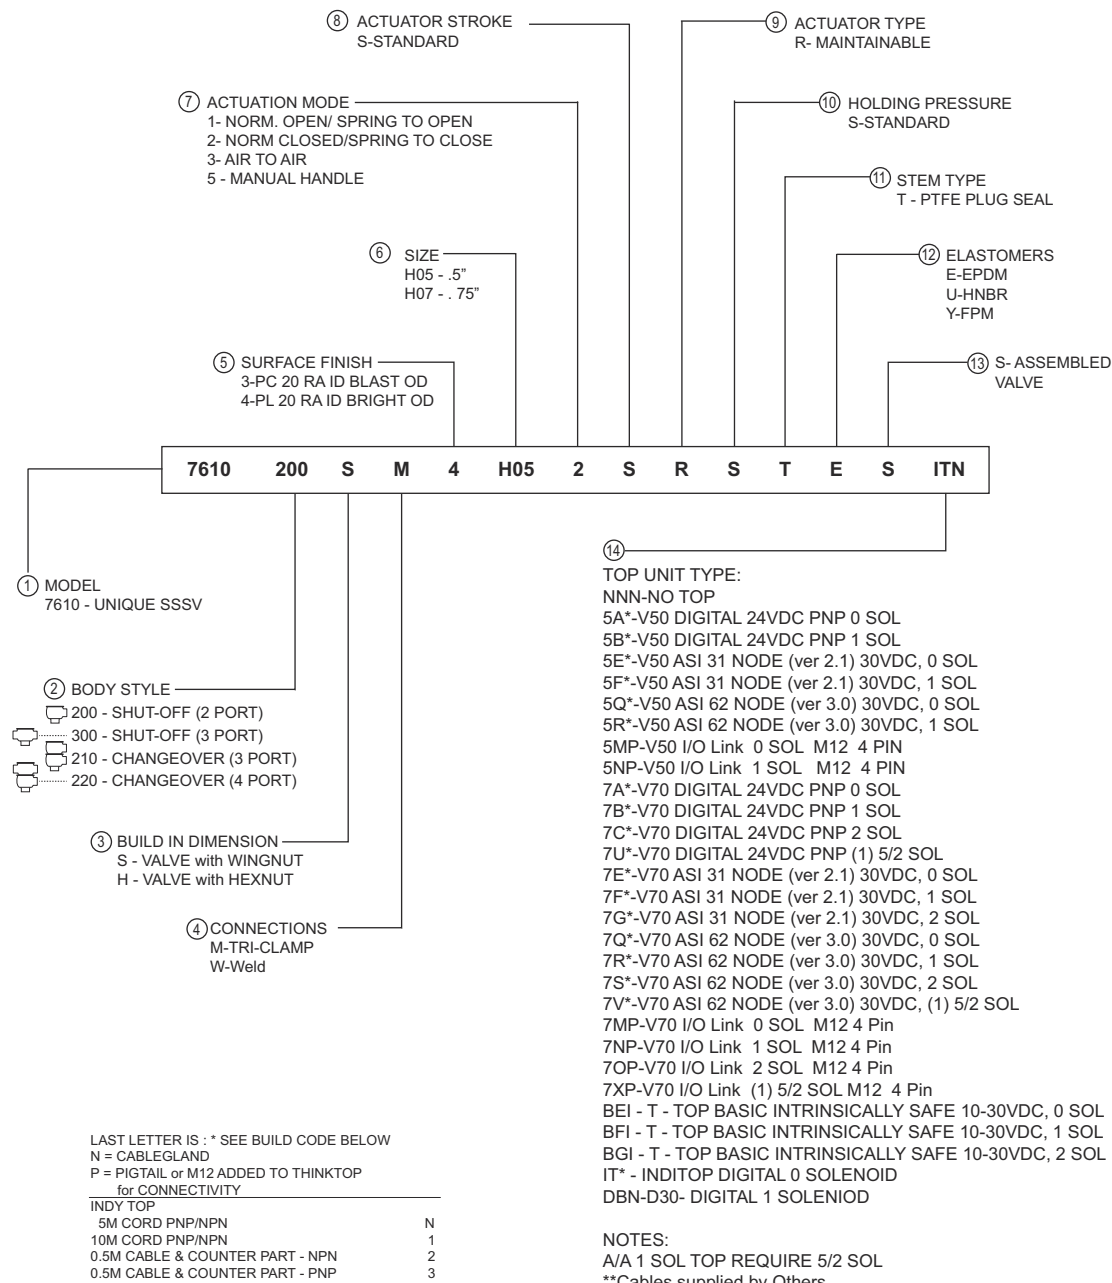

Alfa Laval Unique SSSV

Product description

MODEL NUMBER ALL PORTS TRI - CLAMP

① ② ③ ④ ⑤ ⑥ ⑦ ⑧ ⑨ ⑩ ⑪ ⑫ ⑬ ⑭
 7610 - 200 - S - M - 4 H05 2 S R S T E S ITN

This document and its contents are subject to copyrights and other intellectual property rights owned by Alfa Laval AB (publ) or any of its affiliates (jointly "Alfa Laval"). No part of this document may be copied, re-produced or transmitted in any form or by any means, or for any purpose, without Alfa Laval's prior express written permission. Information and services provided in this document are made as a benefit and service to the user, and no representations or warranties are made about the accuracy or suitability of this information and these services for any purpose. All rights are reserved.