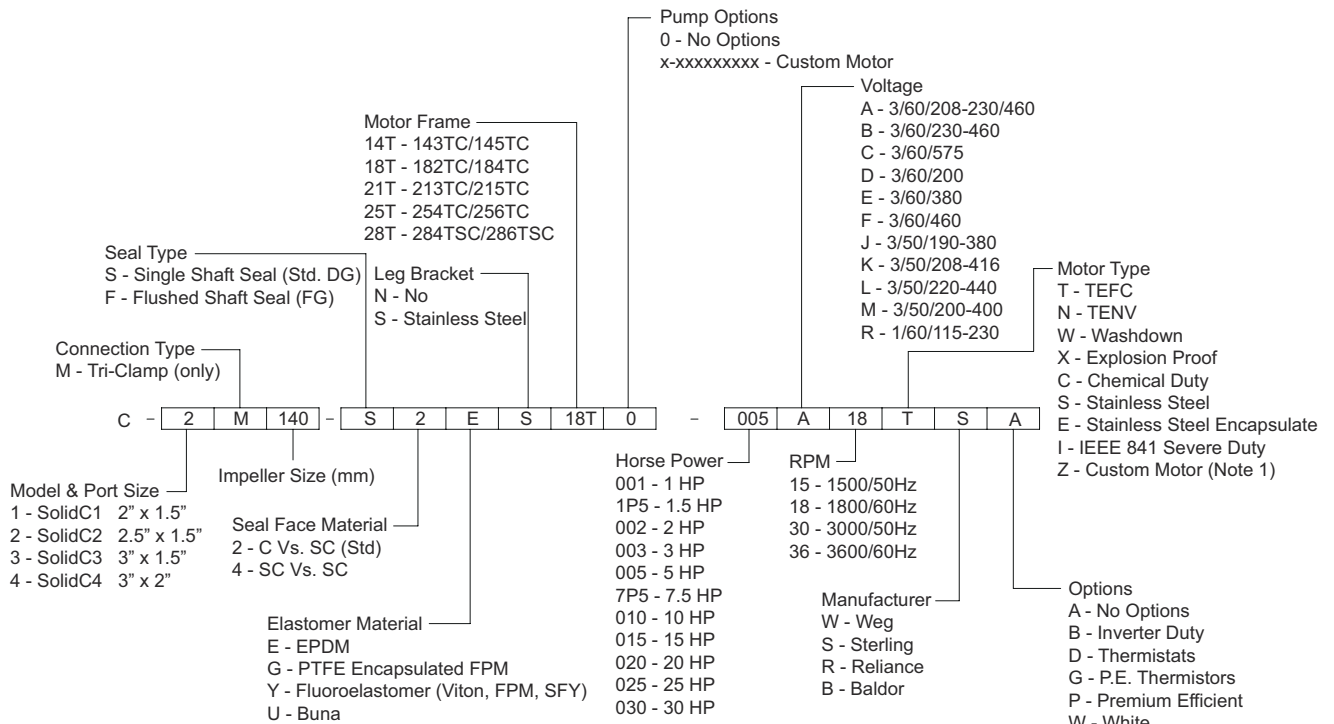

# Alfa Laval SolidC

## Product description

Note 1  
 Custom motor note...

The "Z" in Position 13 and 15 are used simultaneously not individually  
 Ex. -010B36ZSZ

This document and its contents are subject to copyrights and other intellectual property rights owned by Alfa Laval Corporate AB. No part of this document may be copied, re-produced or transmitted in any form or by any means, or for any purpose, without Alfa Laval Corporate AB's prior express written permission. Information and services provided in this document are made as a benefit and service to the user, and no representations or warranties are made about the accuracy or suitability of this information and these services for any purpose. All rights are reserved.