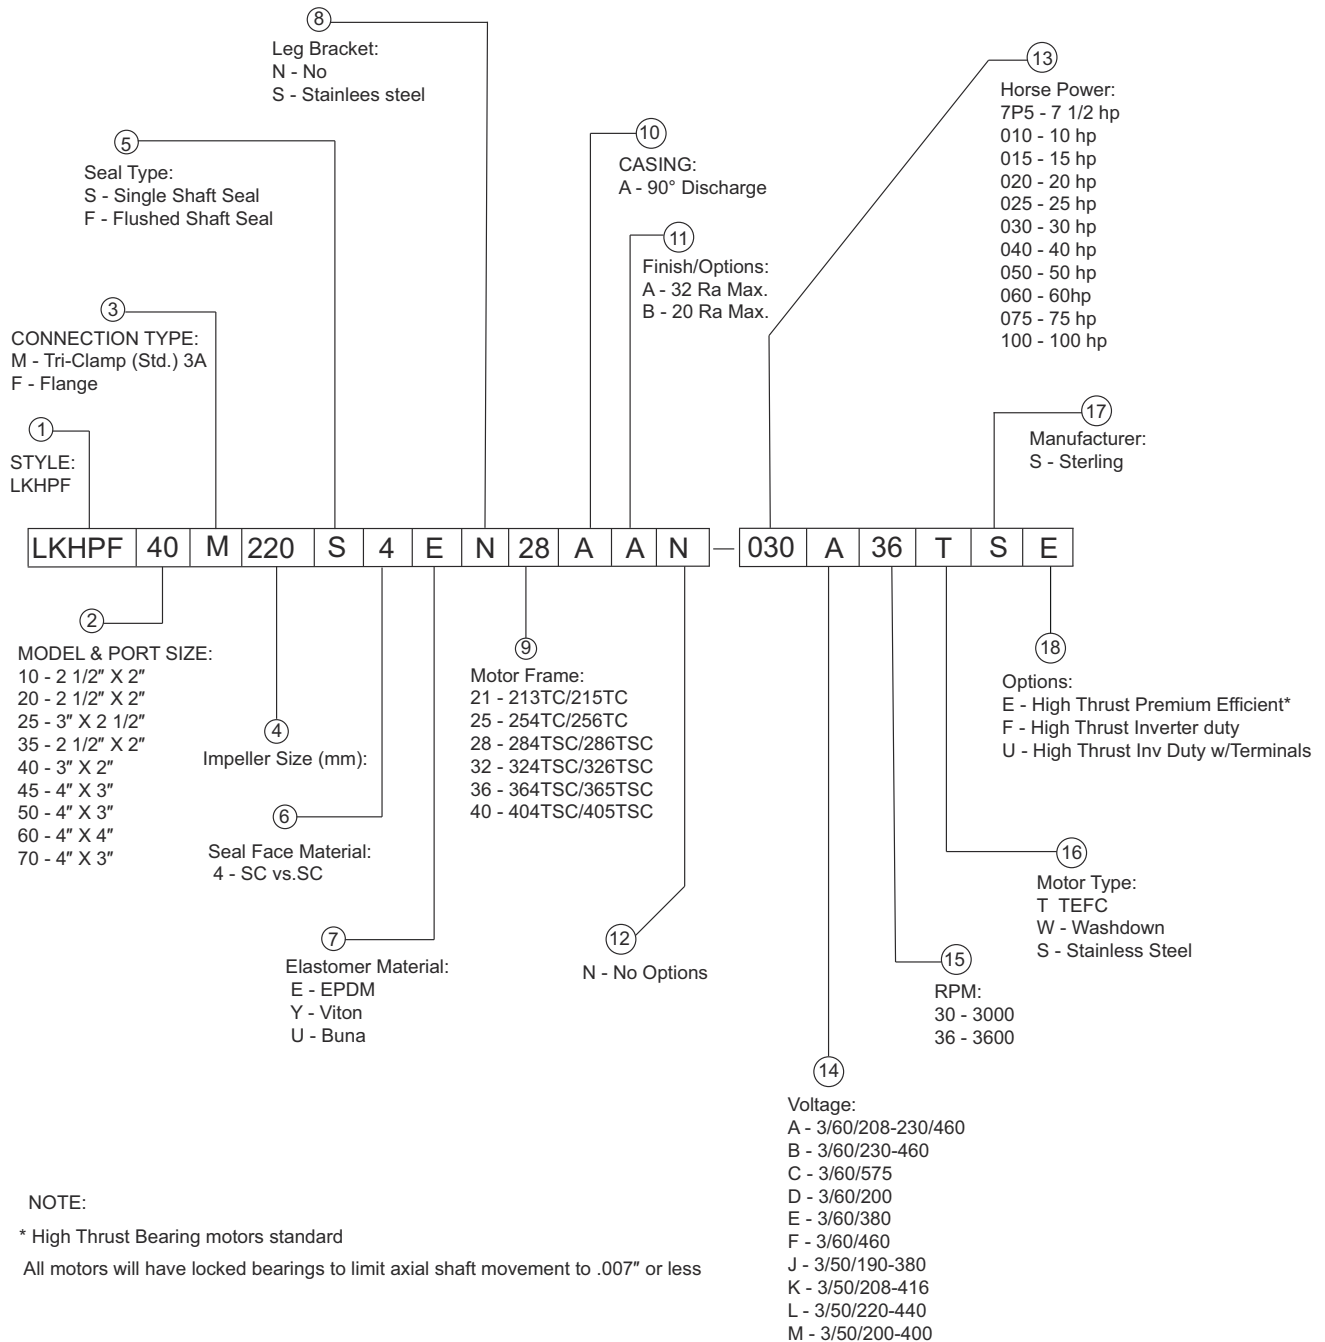

Alfa Laval LKHPF

Product description

This document and its contents are subject to copyrights and other intellectual property rights owned by Alfa Laval Corporate AB. No part of this document may be copied, re-produced or transmitted in any form or by any means, or for any purpose, without Alfa Laval Corporate AB's prior express written permission. Information and services provided in this document are made as a benefit and service to the user, and no representations or warranties are made about the accuracy or suitability of this information and these services for any purpose. All rights are reserved.