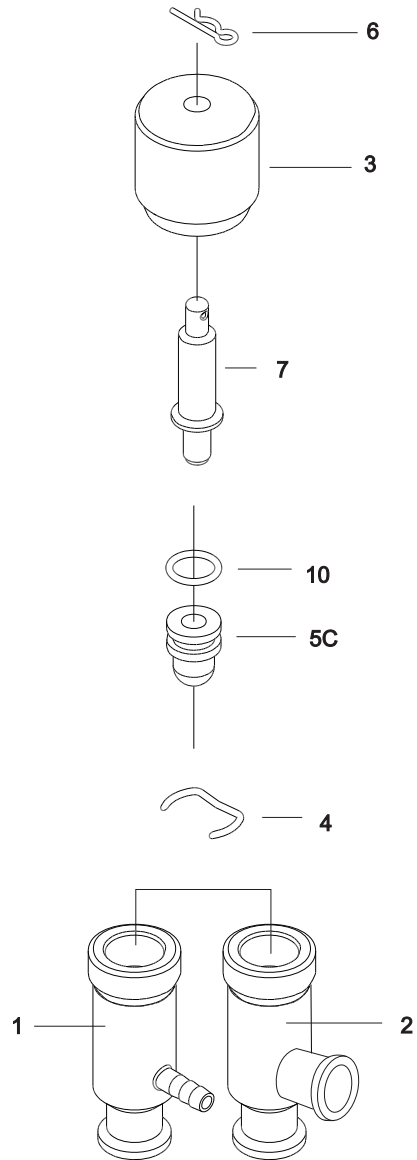

Spare Parts

660 Fractional Valve

ESE03381-ENUS2 2016-10

Original manual

The information herein is correct at the time of issue but may be subject to change without prior notice

1. Spare Parts 4

Spare Parts

Pos	Qty	Denomination	
1	1	Valve body 1/2 clamp x 1/4 hose barb	770920
2	1	Valve body 1/2 x 1/2 clamp	773112
3	1	Handle UHMW	750544
	1	Handle aluminum bronze	751693
4	1	Clip	750551
5C	□	PTFE plug w/ o-ring (o-ring not included)	750557
6	1	Pin	750526
7	1	Stem	771428
10	□	Plug o ring for #5c plug only, SFY	750173
	□	Plug o ring for #5c plug only, EPDM	750037

Parts marked with □ are included in the service kits.

□	Service Kit	9613990135
---	--------------------------	-------------------

How to contact Alfa Laval

Contact details for all countries are continually updated on our website.