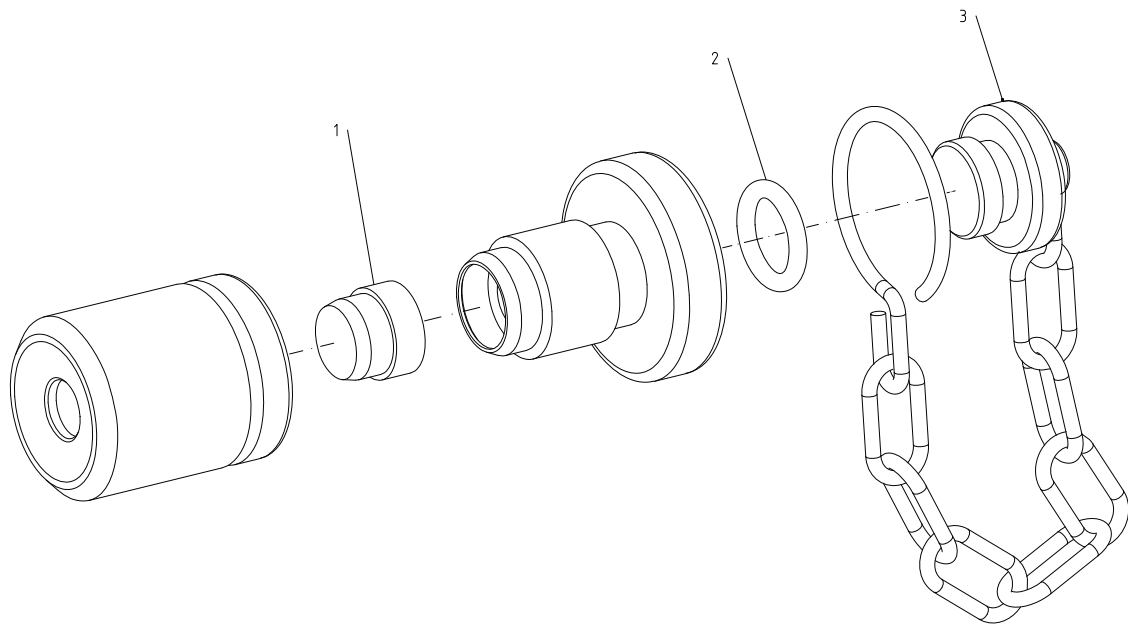

## Spare Parts

### Alfa Laval SB Micro Sampling Port

ESE02902-EN2      2021-08

Original manual

---

*The information herein is correct at the time of issue but may be subject to change without prior notice*

**1. SB Micro Sampling Port, Manual ..... 4**

Pos	Qty	Denomination	
1	1	Rubber plug, Q 100PCS .....	9680125522
1	1	Rubber plug, NR 100PCS .....	9680125521
2	1	O-ring, NBR .....	9611992881
3	1	Plug with chain (incl. Pos. 2) .....	9615228301

**How to contact Alfa Laval**