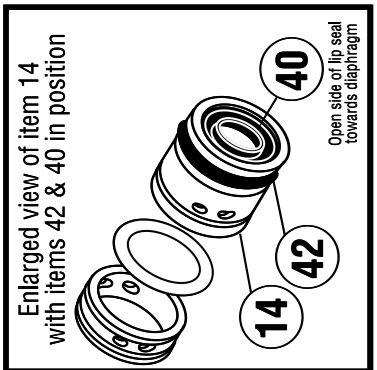

EXPLODED VIEW & PARTS LIST

A050-SP*-****-*** BOLTED PLASTIC

PARTS LIST - BOLTED PLASTIC

A050-SP*_****_***

ITEM	DESCRIPTION	QTY	PUMP MODEL	PART NO.	MATERIAL
1	AIR VALVE END PLUG	1	ALL MODELS	11703-60	Polypropylene
2	AIR VALVE SPOOL	1	ALL MODELS	10480-31	Acetal
4	AIR VALVE GASKET	1	ALL MODELS	12116-19	Nitrile
5	SHUTTLE PLATE	1	ALL MODELS	10416-77	Ceramic
6	SHUTTLE	1	ALL MODELS	10415-00	Special
7	AIR VALVE BODY	1	ALL MODELS	11614-60	Polypropylene
8	SLT WSHD SCREW (#8 X 1")	8	ALL MODELS (NON-PTFE COATED)	12525-26	Stainless Steel
10	FLAT WASHER (1/4")	6	ALL MODELS (NON-PTFE COATED)	12300-26	Stainless Steel
11	CAP SCREW (1/4" X 4-1/2")	4	ALL MODELS (NON-PTFE COATED)	12513-26	Stainless Steel
13	DIAPHRAGM ROD (Short)	1	ALL MODELS	*SEE NOTE	Stainless Steel
14	END SPACER (Pilot Sleeve)	2	ALL MODELS	10204-40	Polypropylene
15	DIAPHRAGM ROD (Long)	1	ALL MODELS	*SEE NOTE	Stainless Steel
16	FLNG BOLT (5/16" X 1-5/8")	24	ALL MODELS (NON-PTFE COATED)	12539-26	Stainless Steel
17	HEX NUT (1/4" - 20)	4	ALL MODELS (NON-PTFE COATED)	12600-26	Stainless Steel
18	FLNG HEX NUT (5/16" - 18)	24	ALL MODELS (NON-PTFE COATED)	12608-26	Stainless Steel
19	O-RING (Manifolds)	4	A050-SP*_****N-*** A050-SP*_****V-*** A050-SP*_****E-*** A050-SP*_****T-***	11936-11 11936-13 11936-15 11936-17	Nitrile Viton®/FKM EPDM PTFE
23	SUCTION MANIFOLD	1	A050-SPP-****_*** A050-SPY-****_*** A050-SPK-****_***	10553-40 10553-46 10553-56	Polypropylene Conductive Nylon PVDF
24	SELF TAP SCREW (#6 X 1/2")	6	ALL MODELS	12510-26	Stainless Steel
25	LOCK WASHER (1/4")	4	ALL MODELS (NON-PTFE COATED)	12350-26	Stainless Steel
26	VALVE SEAT	4	A050-SP*_**3*_*** A050-SP*_**P*_*** A050-SP*_**K*_***	10906-26 10906-40 10906-56	Stainless Steel Polypropylene PVDF
27	BALL	4	A050-SP*_*V**_*** A050-SP*_*G**_*** A050-SP*_*S**_*** A050-SP*_*3**_*** A050-SP*_*T**_***	11000-13 11000-19 11000-23 11000-26 11000-45	Viton®/FKM Geolast® Santoprene® Stainless Steel PTFE
28	OUTER CHAMBER	2	A050-SPP-****_*** A050-SPY-****_*** A050-SPK-****_***	10720-40 10720-46 10720-56	Polypropylene Conductive Nylon PVDF
29	OUTER DIAPHRAGM PLATE	2	A050-SPP-****_*** A050-SPY-****_*** A050-SPK-****_***	11200-40 11200-46 11200-56	Polypropylene Conductive Nylon PVDF
30	OVERLAY (PTFE ONLY)	2	A050-SP*-T***_***	11400-59	PTFE
31	DIAPHRAGM	2	A050-SP*-V***_*** A050-SP*-G***_*** A050-SP*-S***_*** A050-SP*-T***_***	10600-13 10600-19 10600-23 10600-23	Viton®/FKM Geolast® Santoprene® Santoprene®