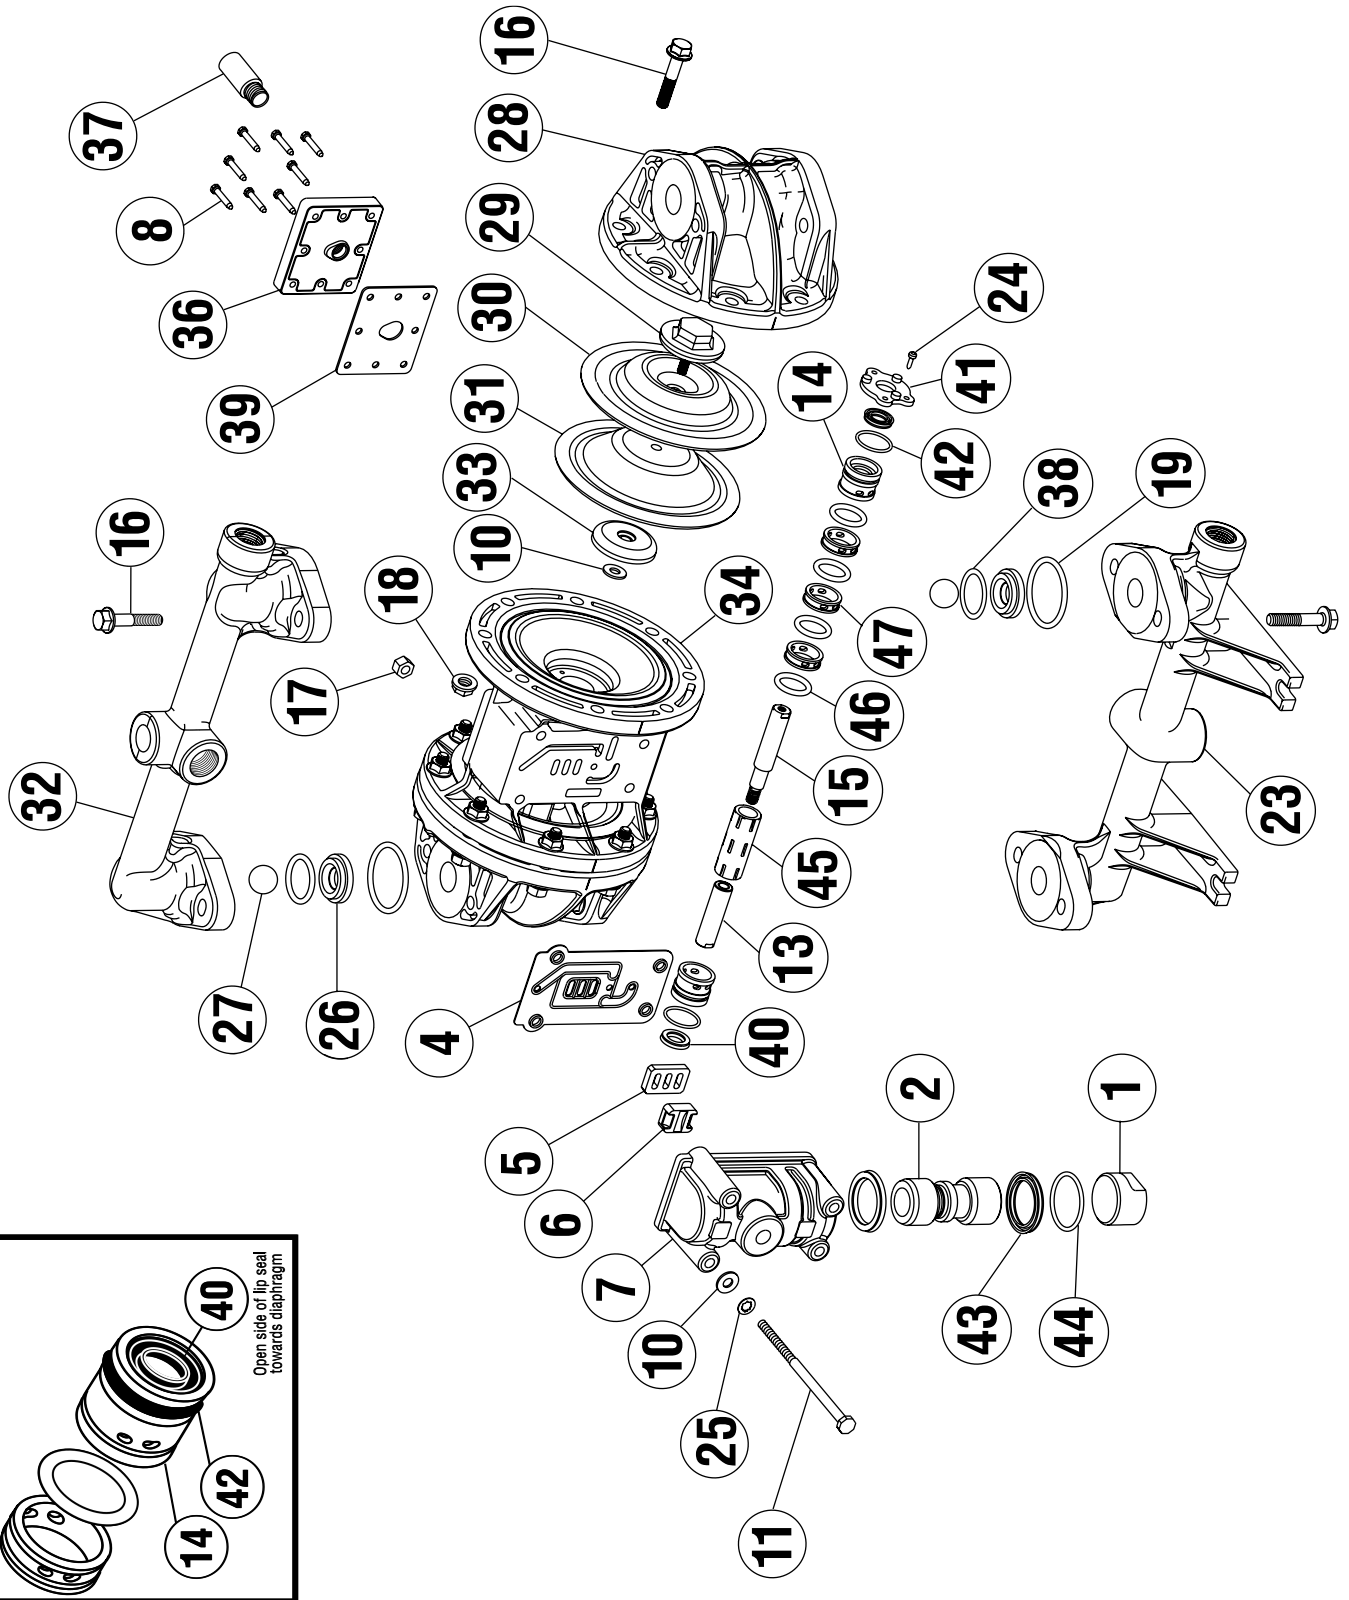

EXPLODED VIEW & PARTS LIST

A050-SP*-****-*** BOLTED PLASTIC

PARTS LIST - BOLTED PLASTIC

A050-SP*_****_***

ITEM	DESCRIPTION	QTY	PUMP MODEL	PART NO.	MATERIAL
1	AIR VALVE END PLUG	1	ALL MODELS	11703-60	Polypropylene
2	AIR VALVE SPOOL	1	ALL MODELS	10480-31	Acetal
4	AIR VALVE GASKET	1	ALL MODELS	12116-19	Nitrile
5	SHUTTLE PLATE	1	ALL MODELS	10416-77	Ceramic
6	SHUTTLE	1	ALL MODELS	10415-00	Special
7	AIR VALVE BODY	1	ALL MODELS	11614-60	Polypropylene
8	SLT WSHD SCREW (#8 X 1")	8	ALL MODELS (NON-PTFE COATED)	12525-26	Stainless Steel
10	FLAT WASHER (1/4")	6	ALL MODELS (NON-PTFE COATED)	12300-26	Stainless Steel
11	CAP SCREW (1/4" X 4-1/2")	4	ALL MODELS (NON-PTFE COATED)	12513-26	Stainless Steel
13	DIAPHRAGM ROD (Short)	1	ALL MODELS	*SEE NOTE	Stainless Steel
14	END SPACER (Pilot Sleeve)	2	ALL MODELS	10204-40	Polypropylene
15	DIAPHRAGM ROD (Long)	1	ALL MODELS	*SEE NOTE	Stainless Steel
16	FLNG BOLT (5/16" X 1-5/8")	24	ALL MODELS (NON-PTFE COATED)	12539-26	Stainless Steel
17	HEX NUT (1/4" - 20)	4	ALL MODELS (NON-PTFE COATED)	12600-26	Stainless Steel
18	FLNG HEX NUT (5/16" - 18)	24	ALL MODELS (NON-PTFE COATED)	12608-26	Stainless Steel
19	O-RING (Manifolds)	4	A050-SP*_****N-*** A050-SP*_****V-*** A050-SP*_****E-*** A050-SP*_****T-***	11936-11 11936-13 11936-15 11936-17	Nitrile Viton®/FKM EPDM PTFE
23	SUCTION MANIFOLD	1	A050-SPP-****_*** A050-SPY-****_*** A050-SPK-****_***	10553-40 10553-46 10553-56	Polypropylene Conductive Nylon PVDF
24	SELF TAP SCREW (#6 X 1/2")	6	ALL MODELS	12510-26	Stainless Steel
25	LOCK WASHER (1/4")	4	ALL MODELS (NON-PTFE COATED)	12350-26	Stainless Steel
26	VALVE SEAT	4	A050-SP*_**3*_*** A050-SP*_**P*_*** A050-SP*_**K*_***	10906-26 10906-40 10906-56	Stainless Steel Polypropylene PVDF
27	BALL	4	A050-SP*_*V**_*** A050-SP*_*G**_*** A050-SP*_*S**_*** A050-SP*_*3**_*** A050-SP*_*T**_***	11000-13 11000-19 11000-23 11000-26 11000-45	Viton®/FKM Geolast® Santoprene® Stainless Steel PTFE
28	OUTER CHAMBER	2	A050-SPP-****_*** A050-SPY-****_*** A050-SPK-****_***	10720-40 10720-46 10720-56	Polypropylene Conductive Nylon PVDF
29	OUTER DIAPHRAGM PLATE	2	A050-SPP-****_*** A050-SPY-****_*** A050-SPK-****_***	11200-40 11200-46 11200-56	Polypropylene Conductive Nylon PVDF
30	OVERLAY (PTFE ONLY)	2	A050-SP*-T***_***	11400-59	PTFE
31	DIAPHRAGM	2	A050-SP*-V***_*** A050-SP*-G***_*** A050-SP*-S***_*** A050-SP*-T***_***	10600-13 10600-19 10600-23 10600-23	Viton®/FKM Geolast® Santoprene® Santoprene®