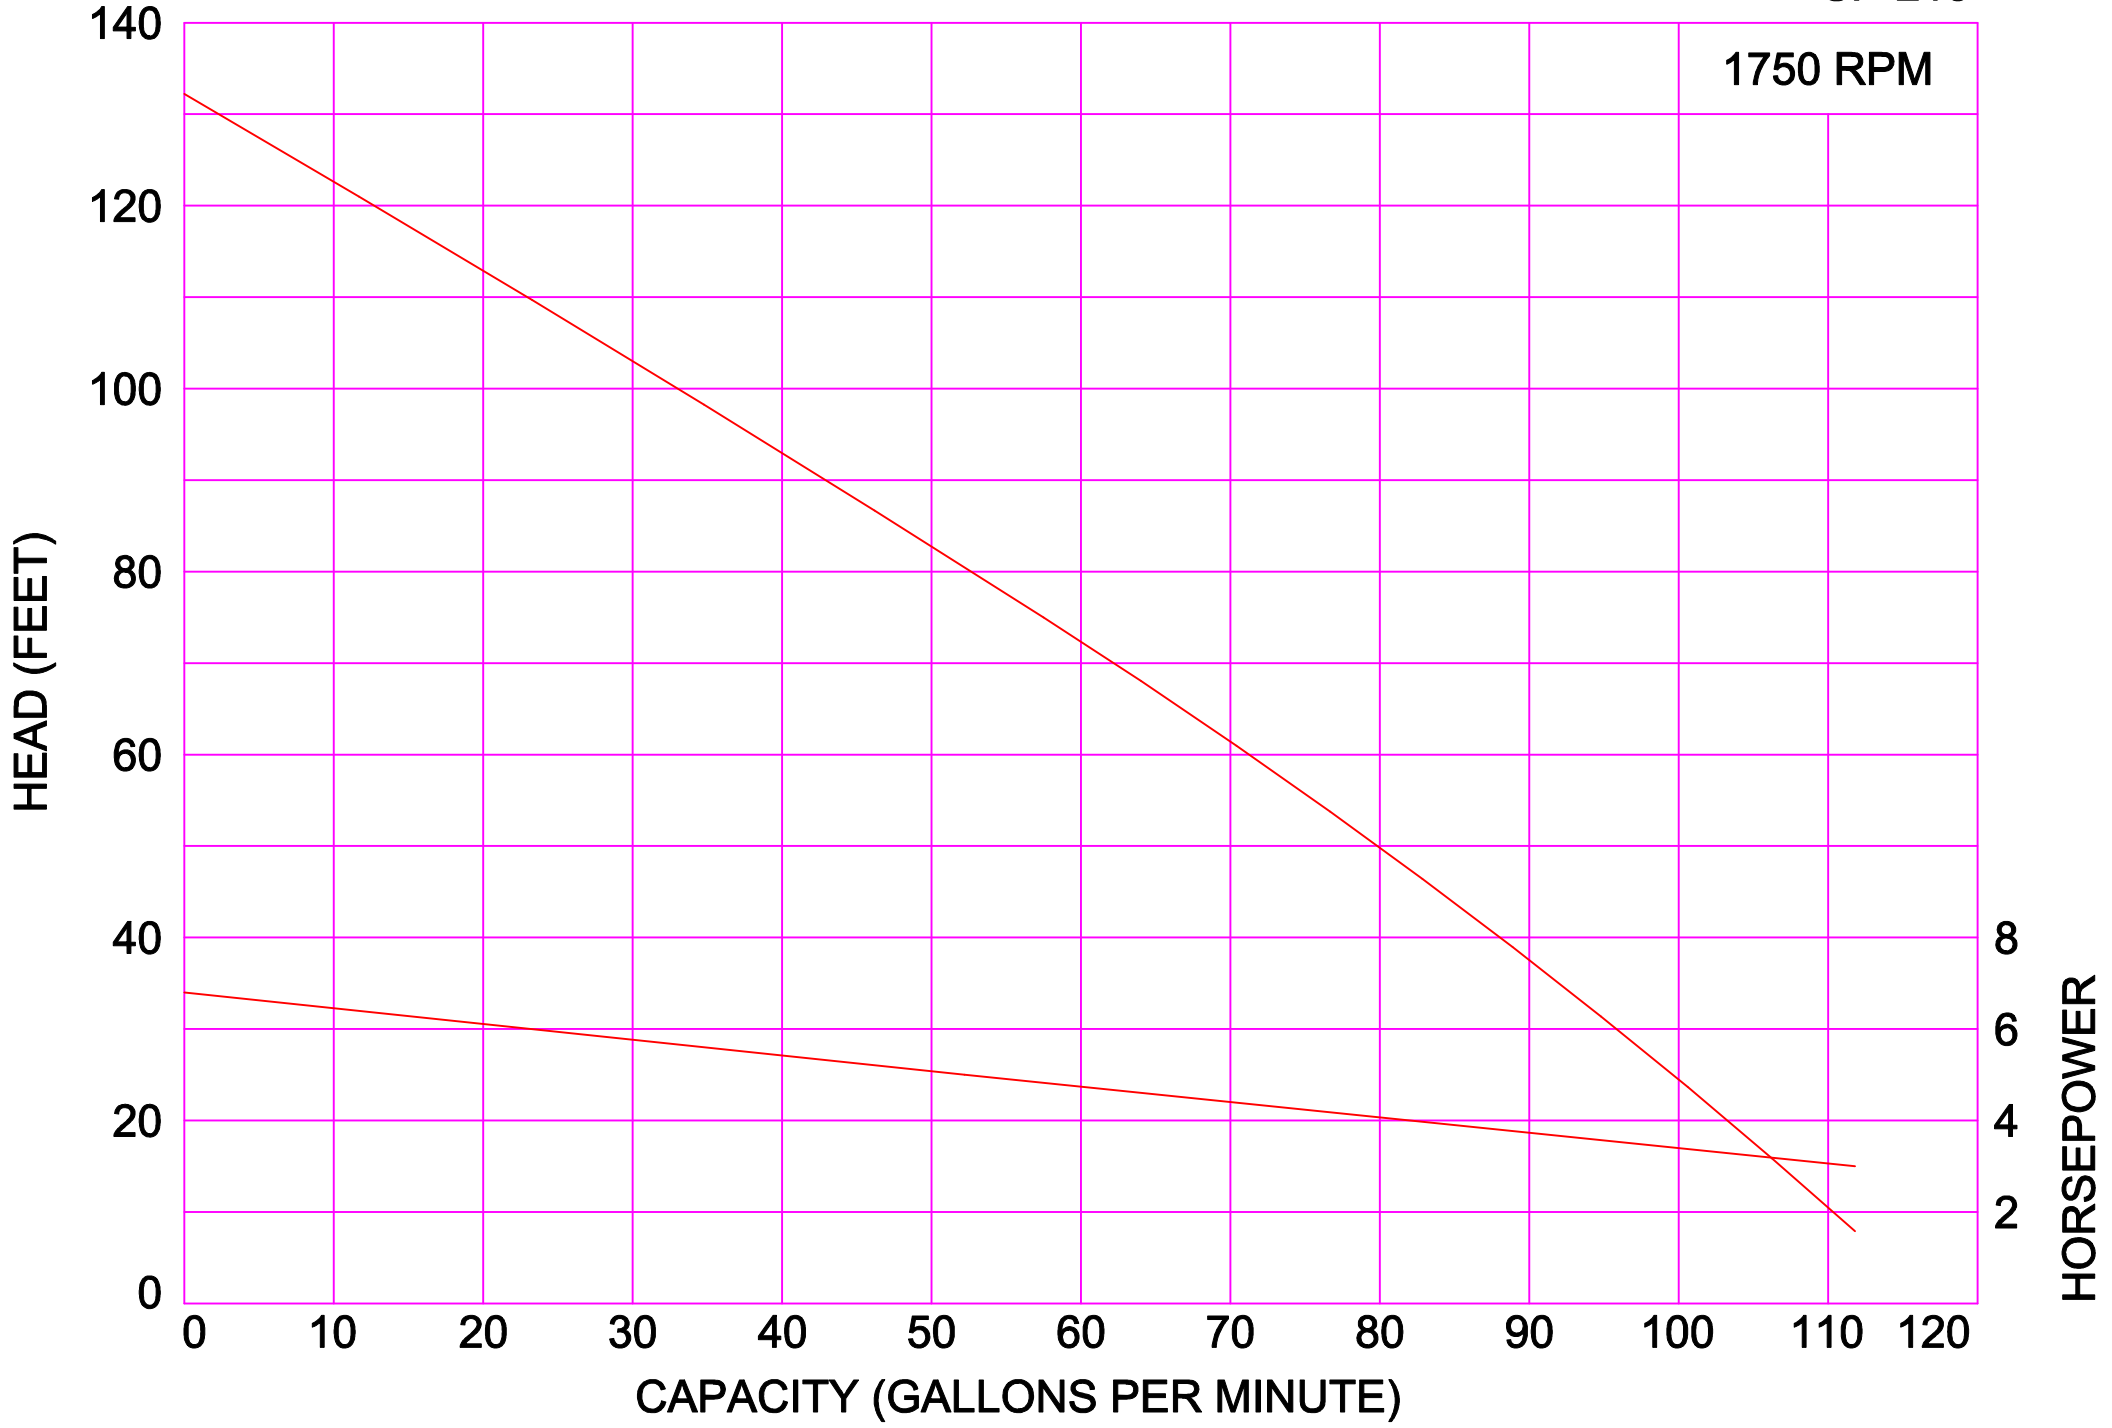

AMPCO PUMPS COMPANY, INC.
SP-215

1750 RPM

AMPCO PUMPS COMPANY, INC.
SP-215