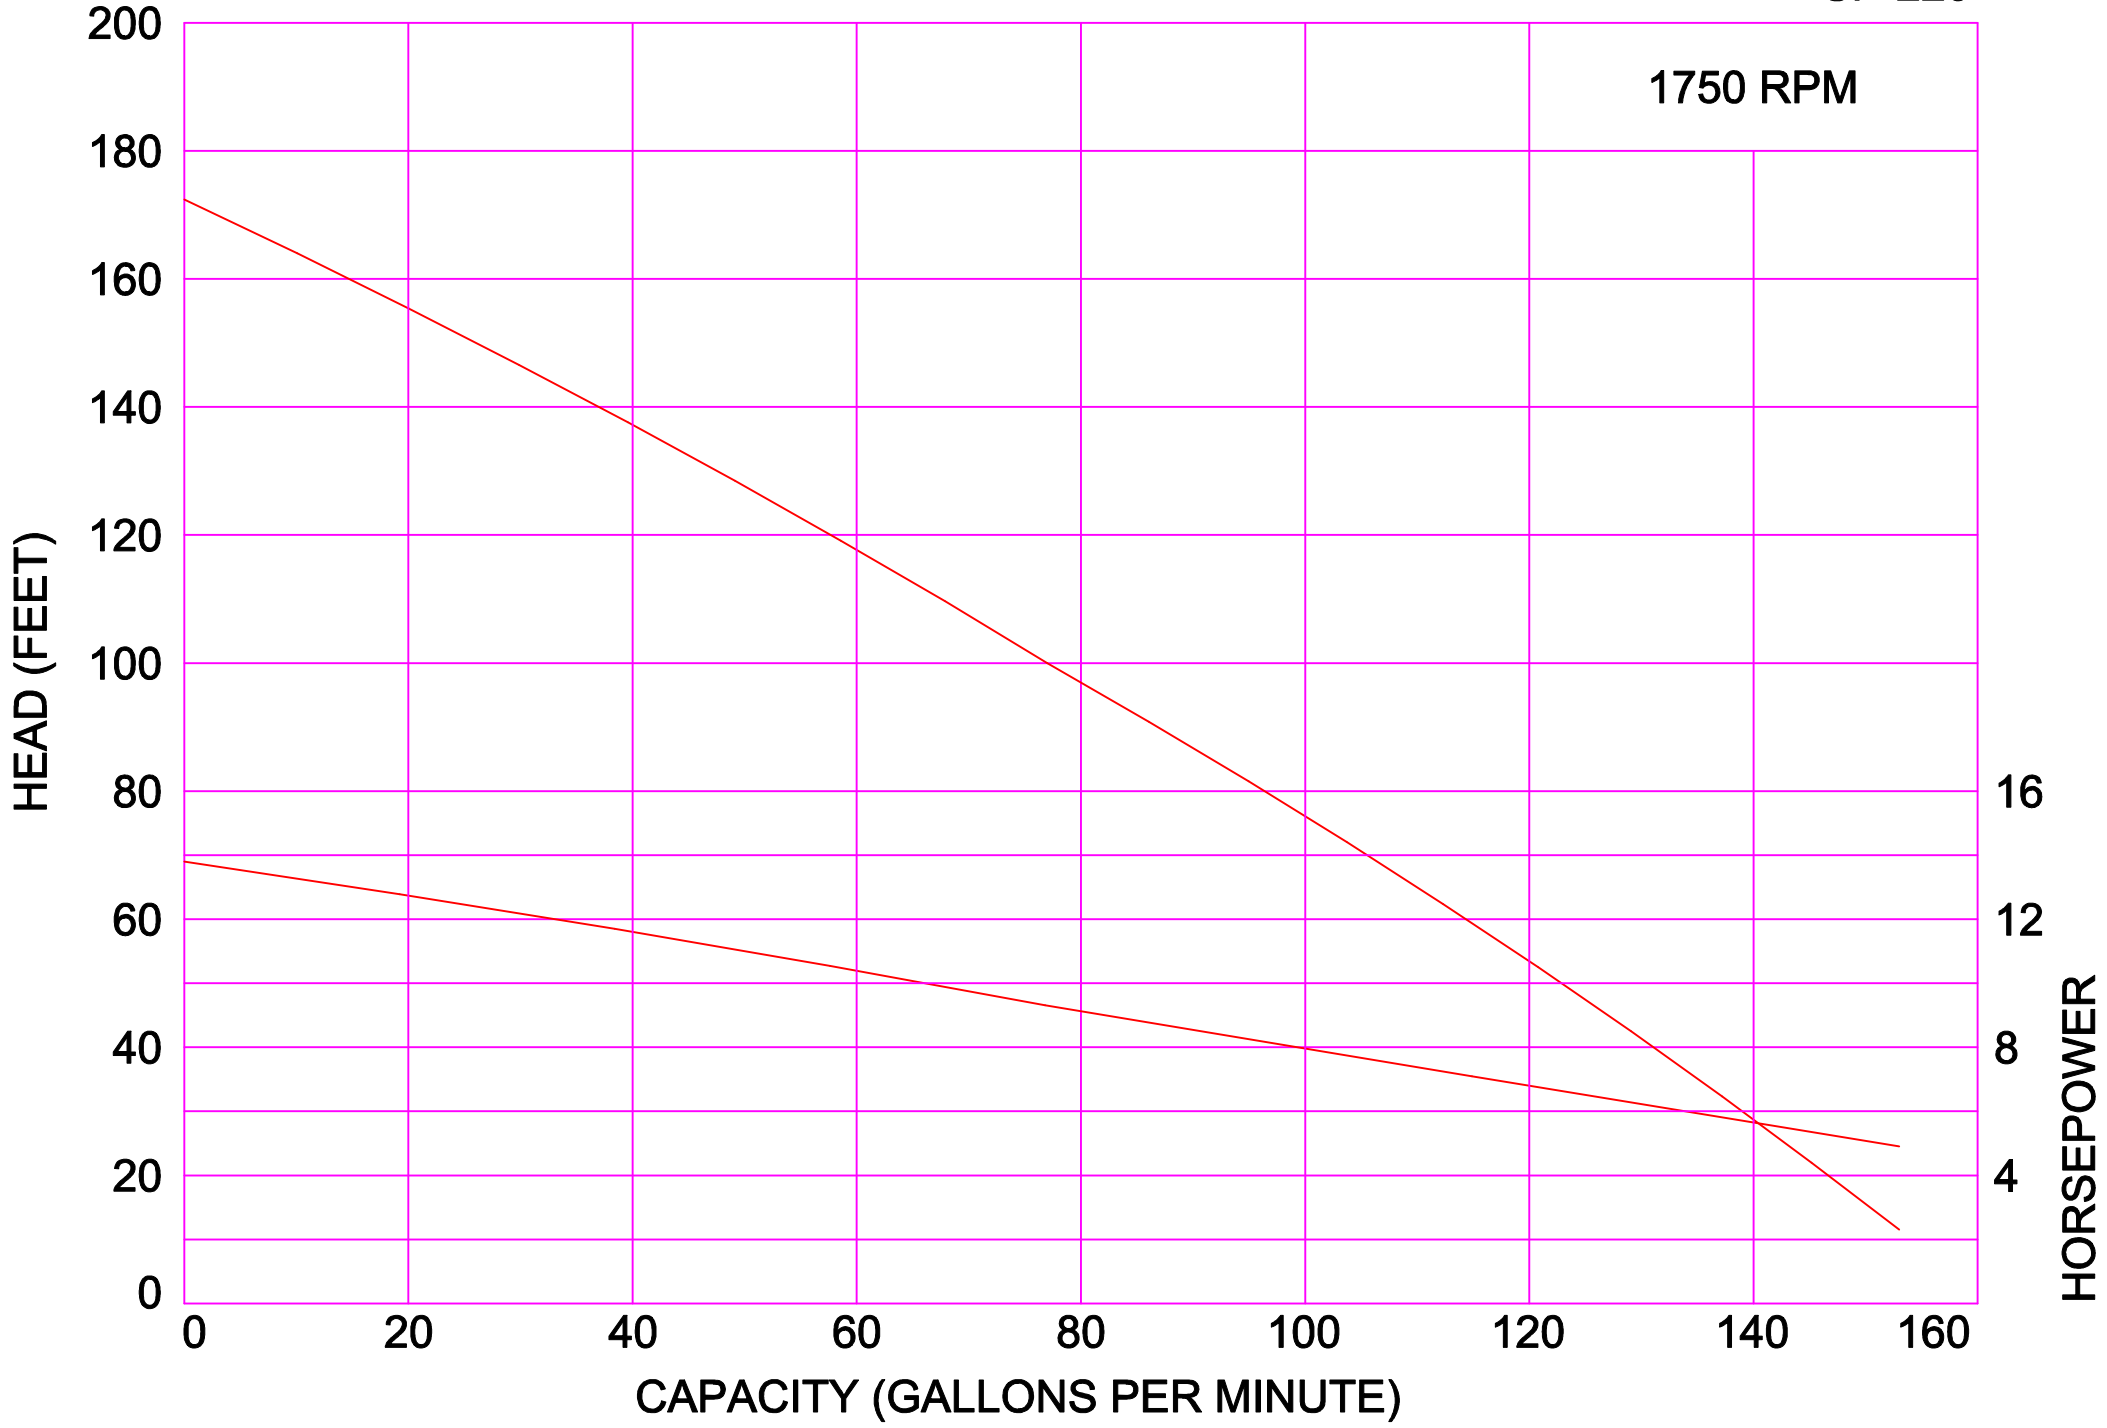

AMPCO PUMPS COMPANY, INC.  
SP-220

1750 RPM

AMPCO PUMPS COMPANY, INC.  
SP-220

1450 RPM