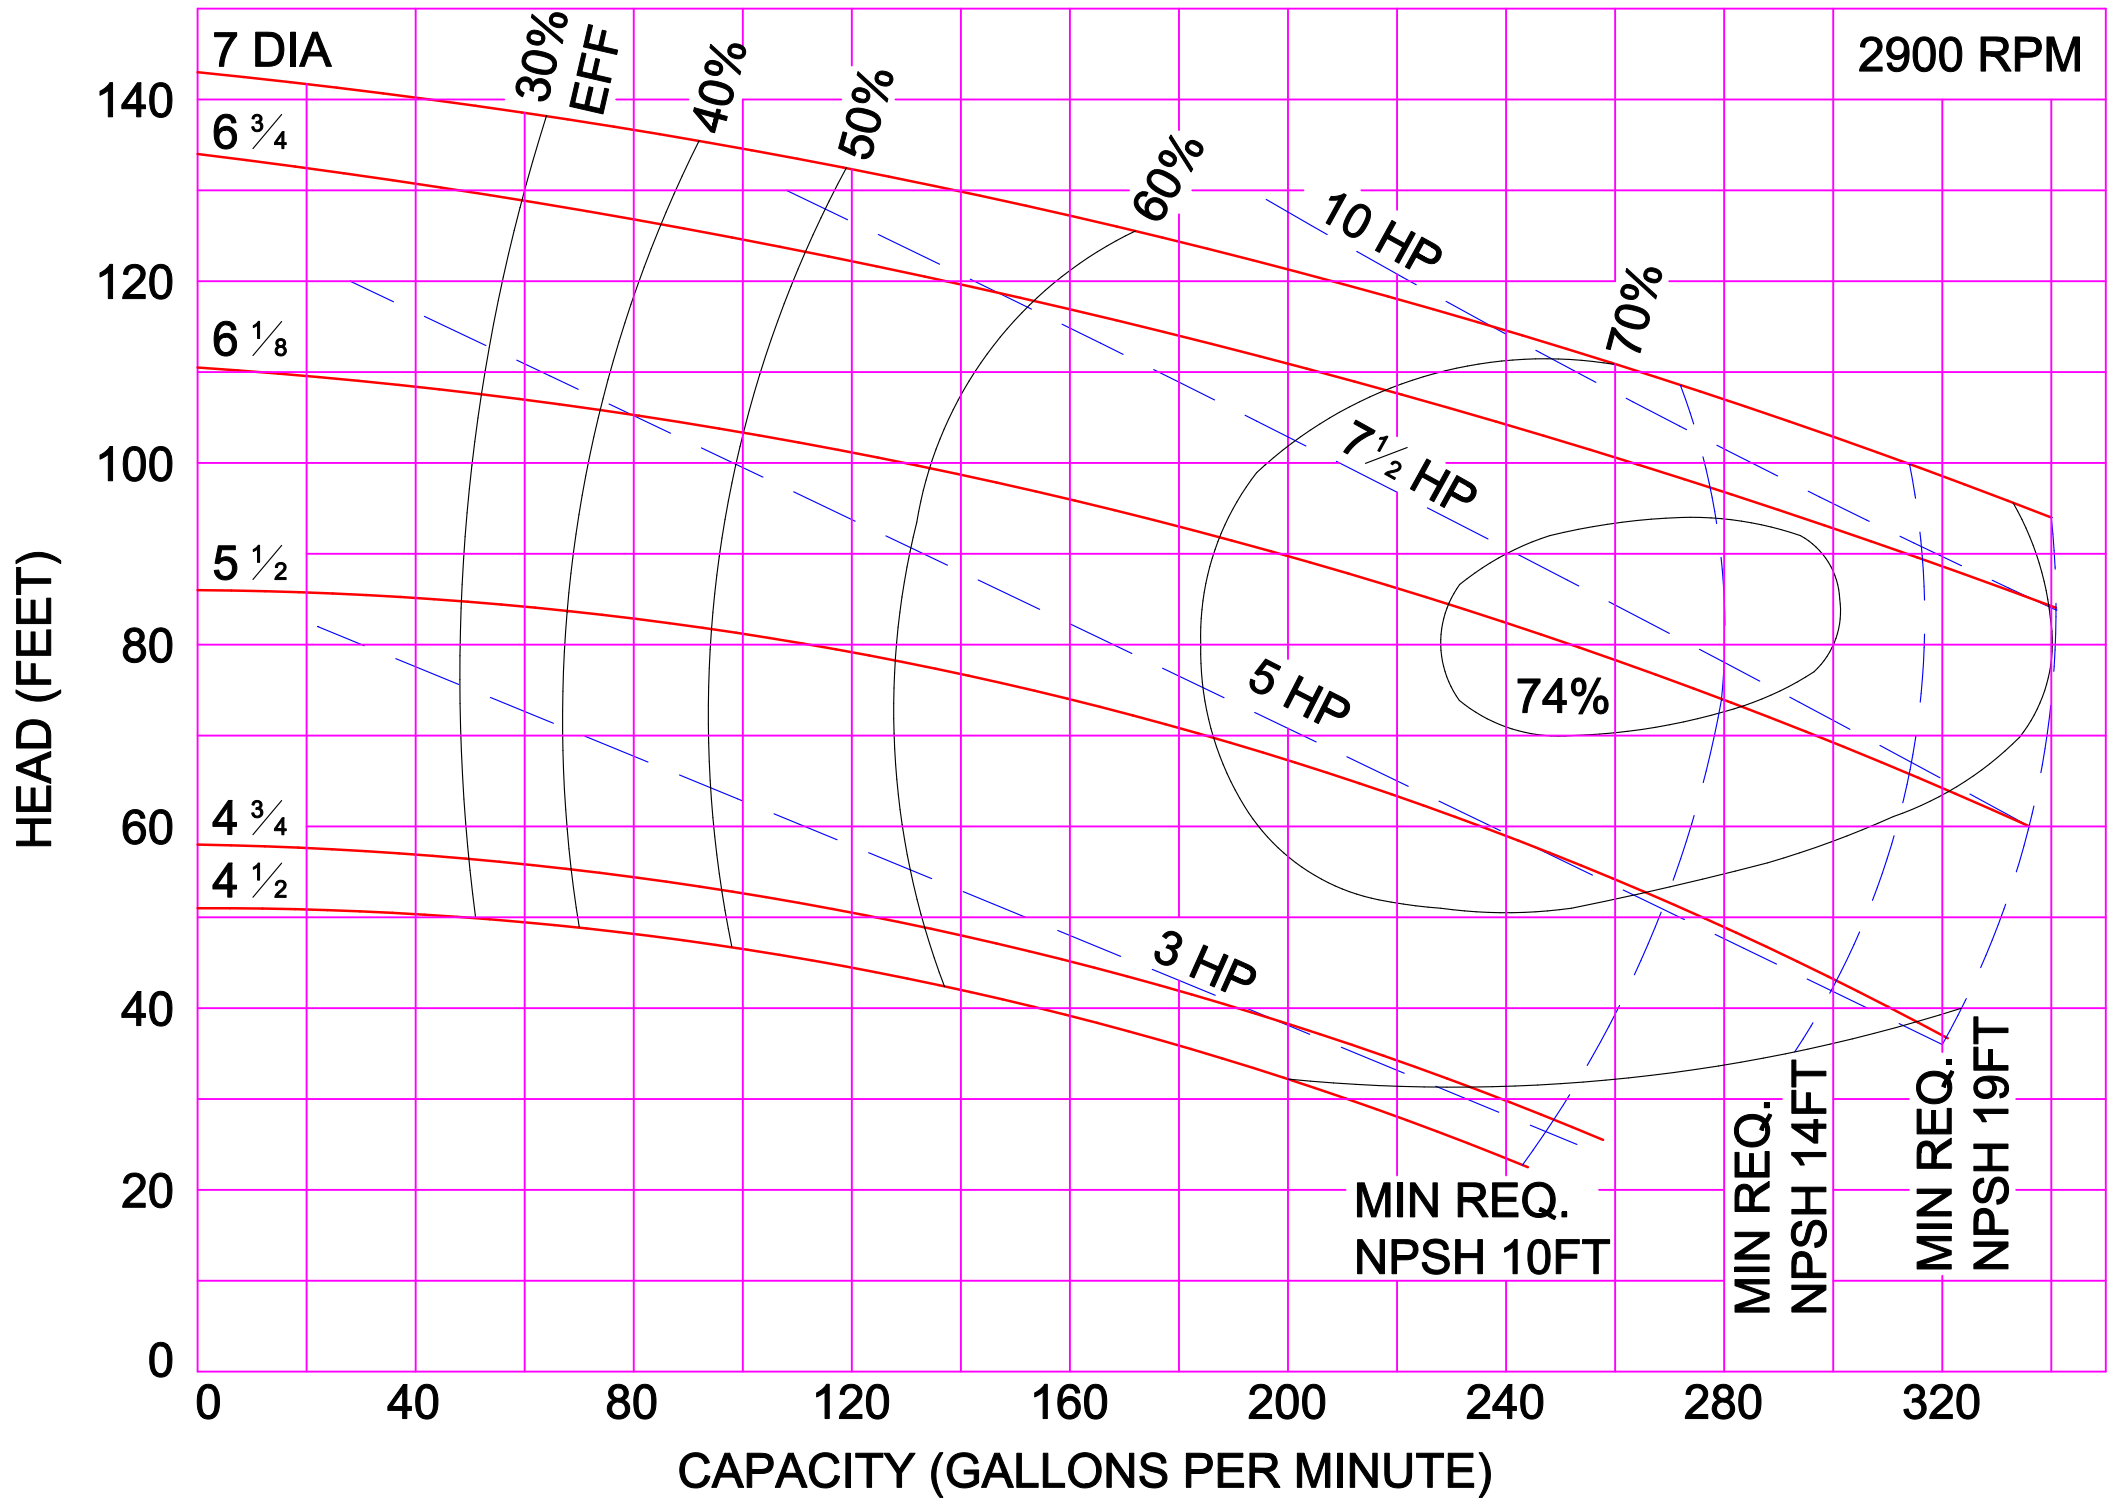

AMPCO PUMPS COMPANY, INC.
Z-SERIES 3 x 2½