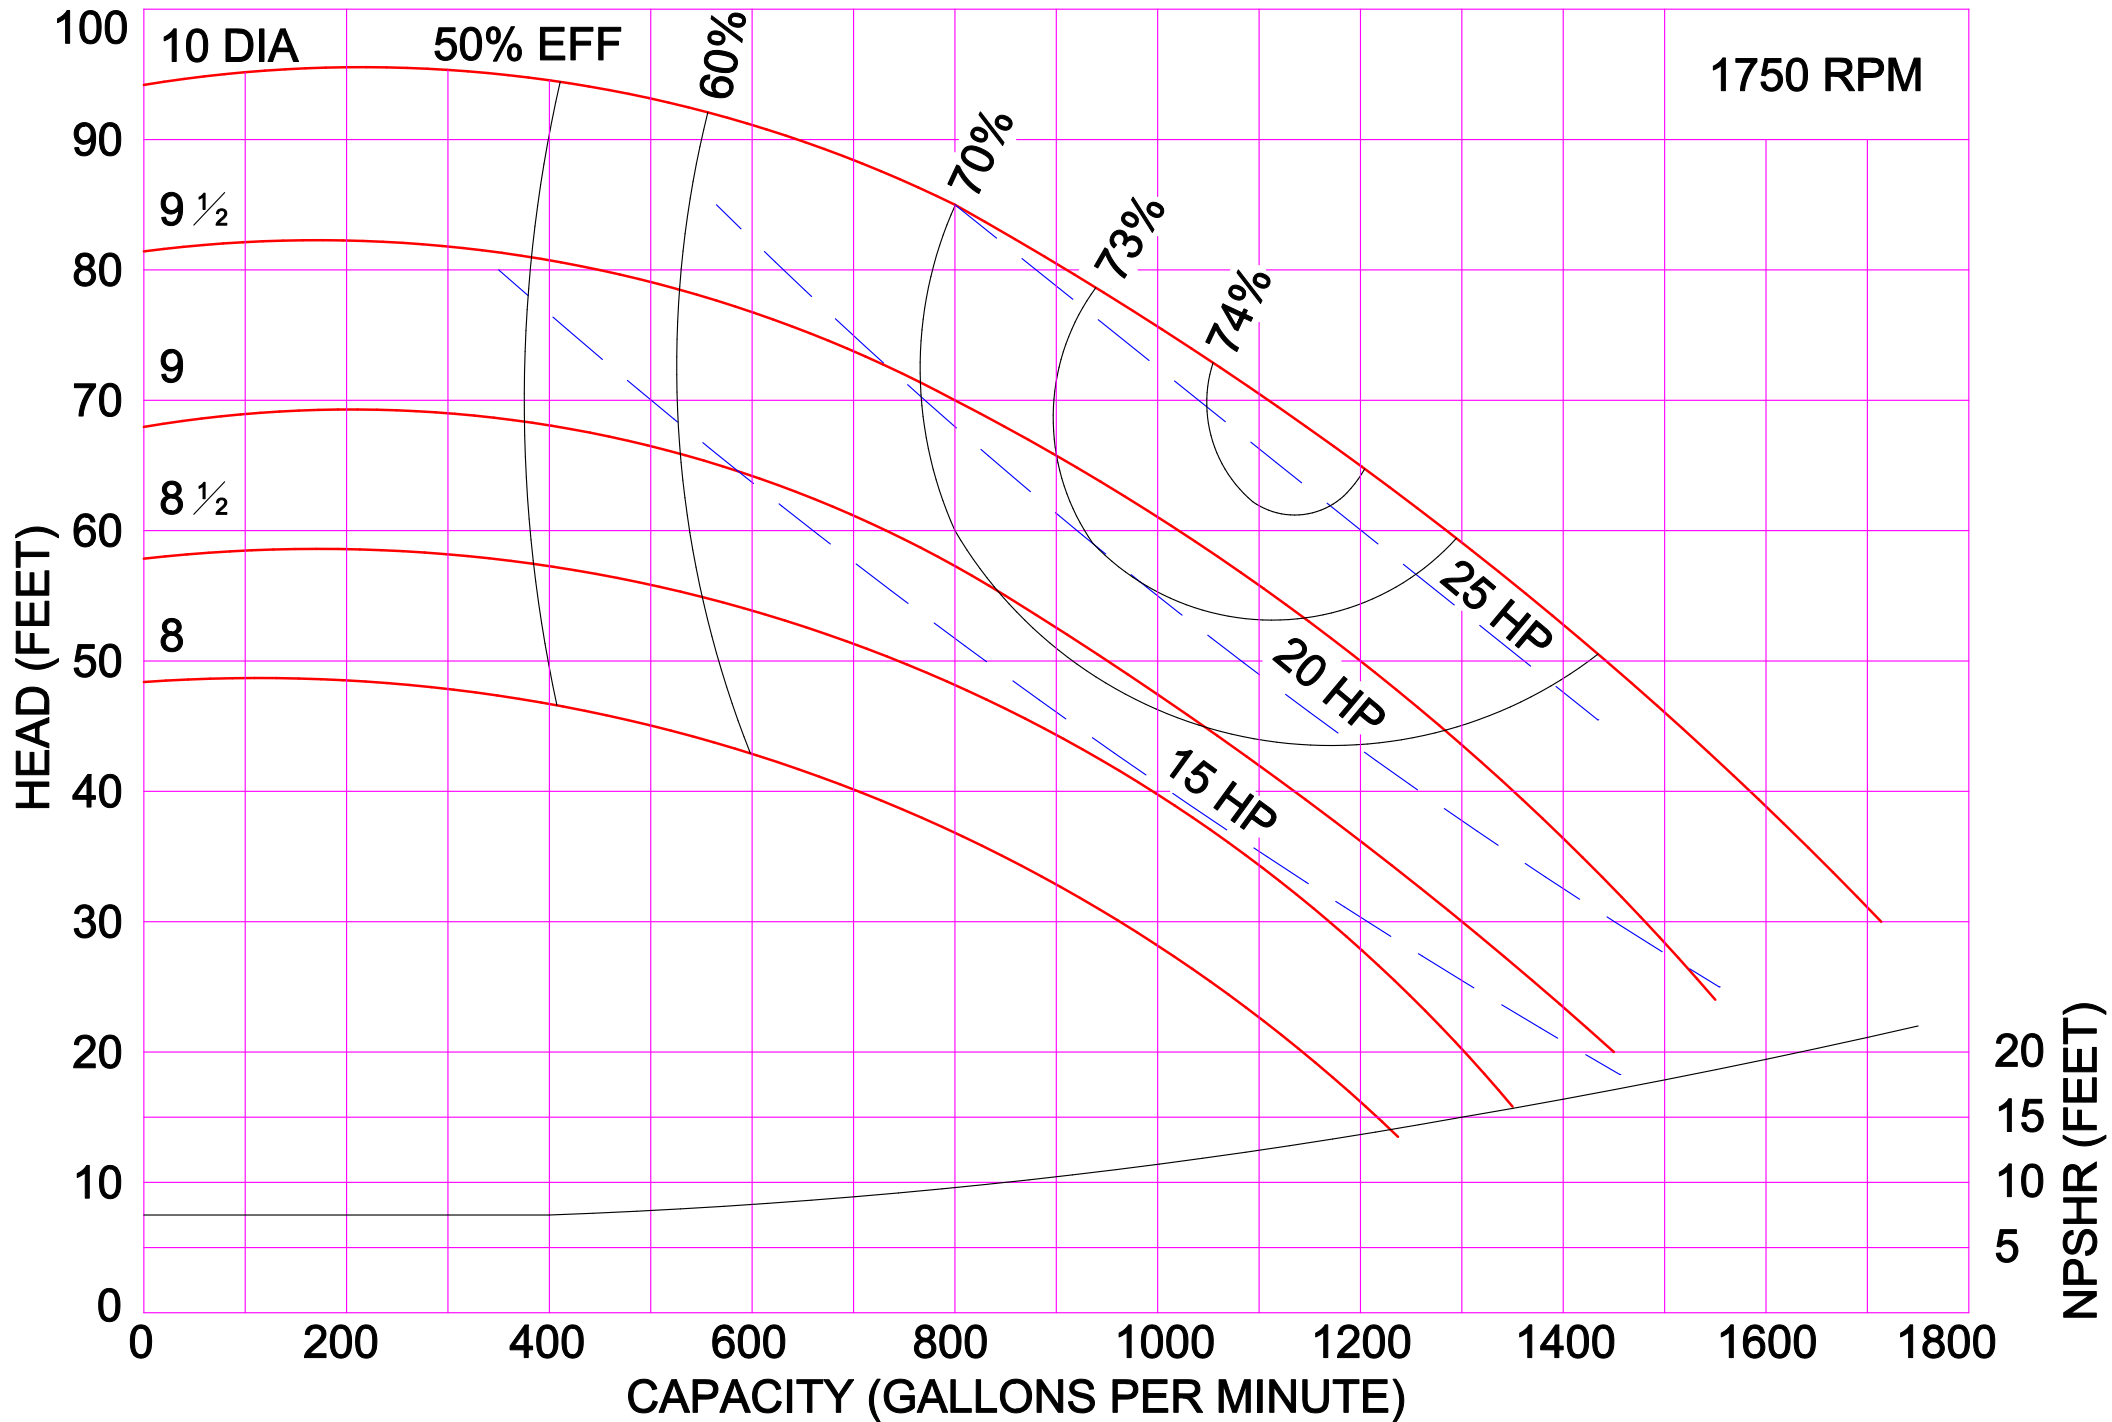

AMPCO PUMPS COMPANY, INC.
Z-SERIES 3 x 2½

1750 RPM

1750 RPM

AMPCO PUMPS COMPANY, INC.
Z-SERIES 4x3C
1750 RPM

AMPCO PUMPS COMPANY, INC.
Z-SERIES 4 x 3L

AMPCO PUMPS COMPANY, INC.
Z-SERIES 5 x 4

AMPCO PUMPS COMPANY, INC.
Z-SERIES 6 x 6