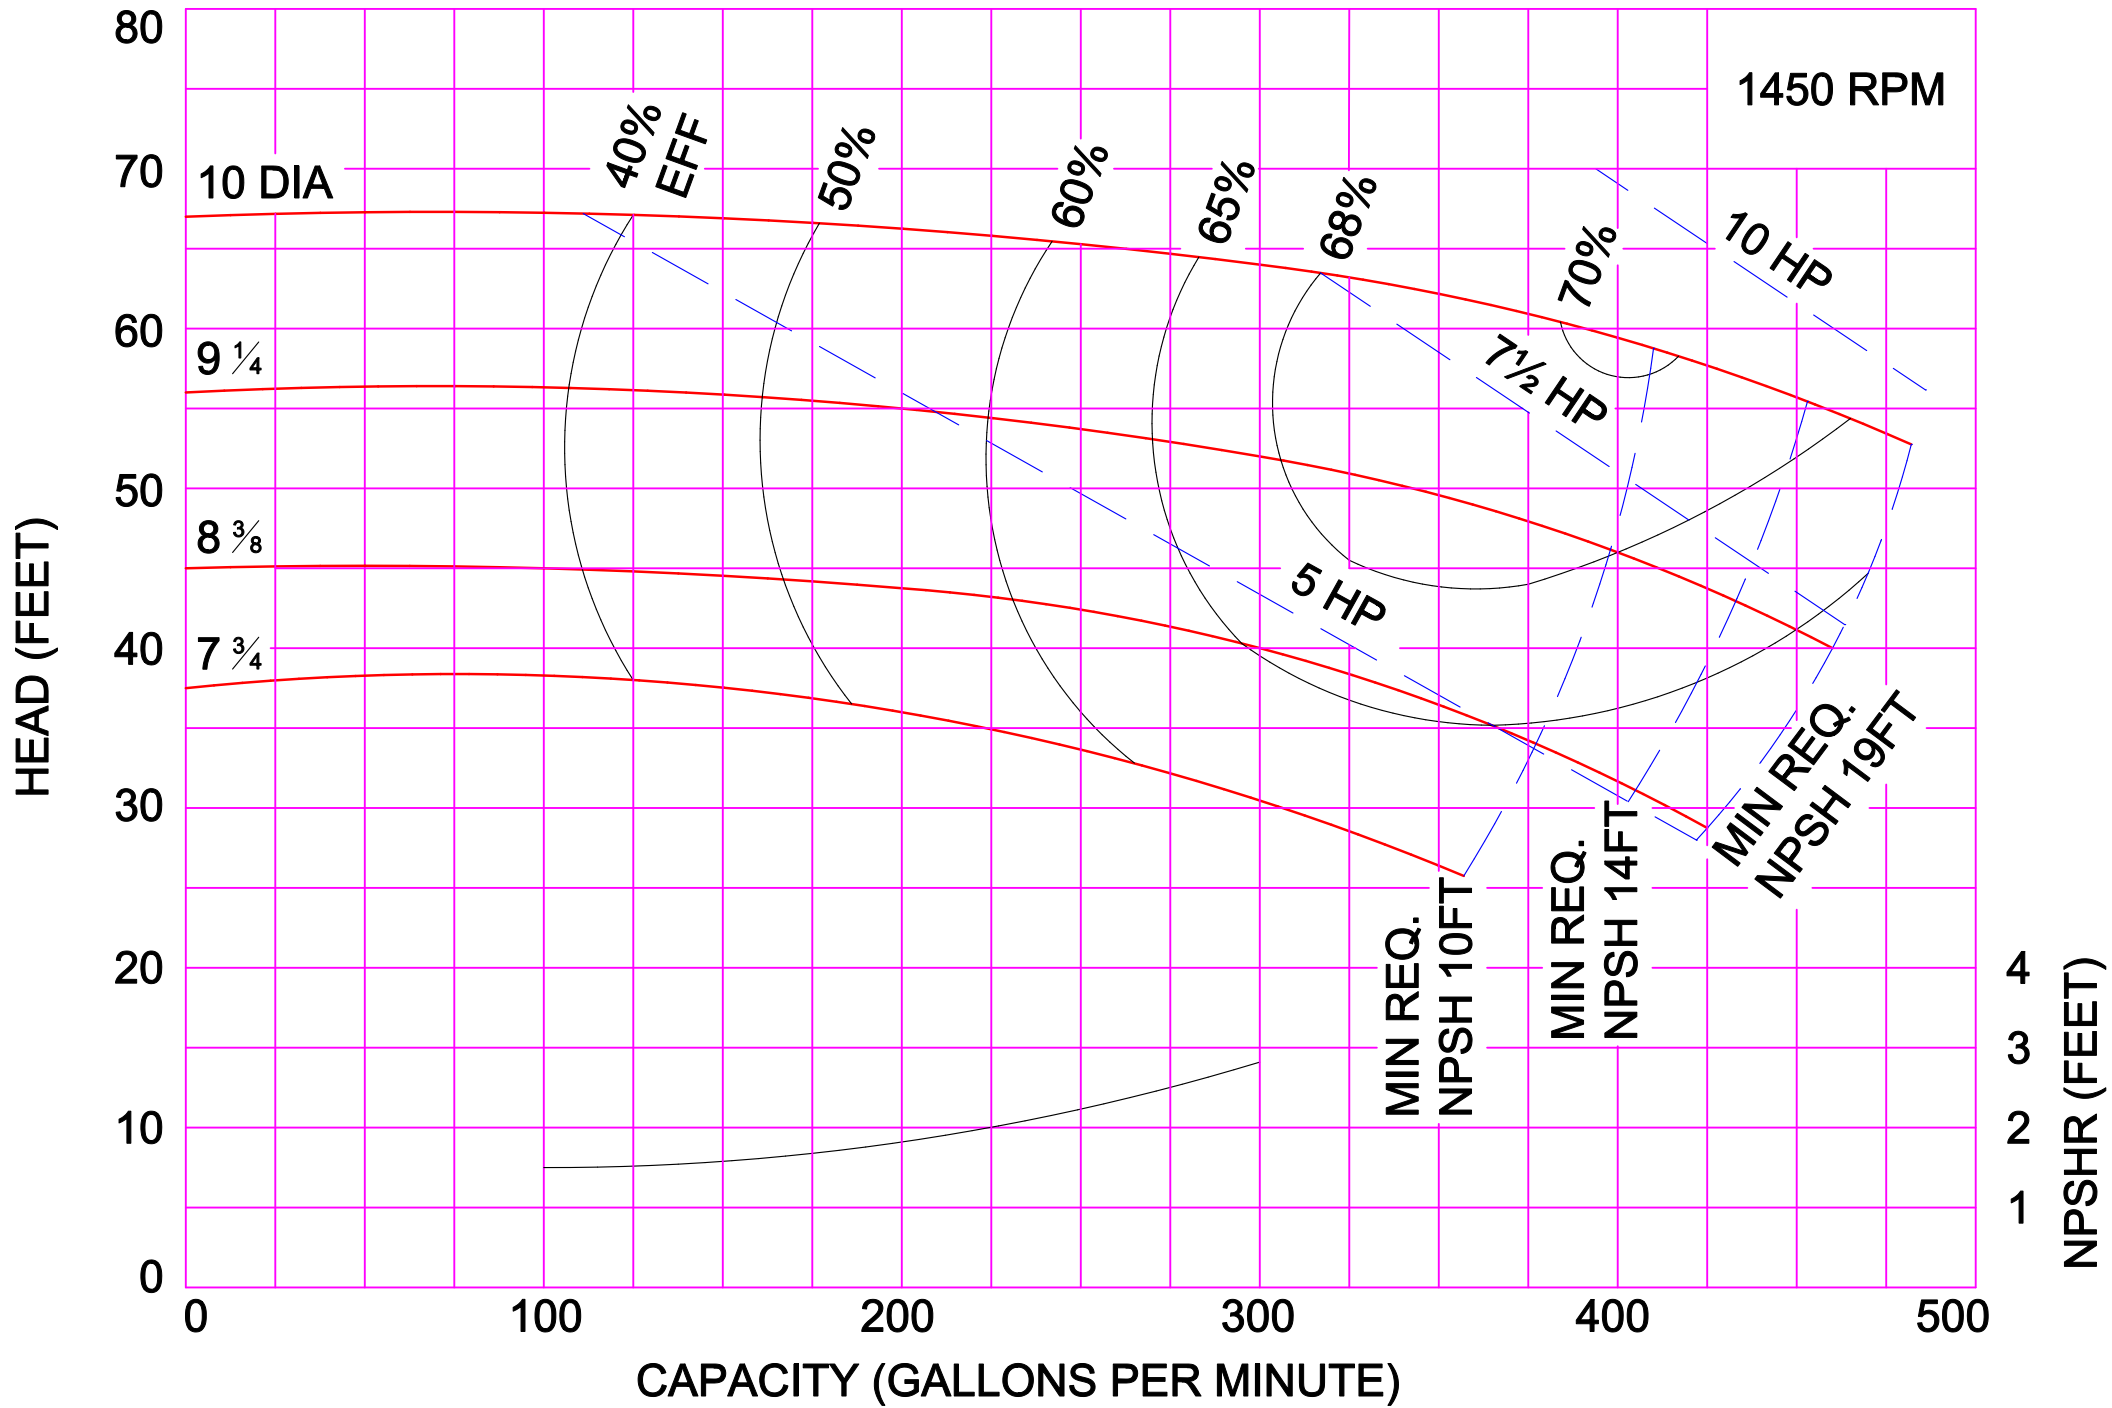

AMPCO PUMPS COMPANY, INC.
Z-SERIES 3 x 2½

AMPCO PUMPS COMPANY, INC.
Z-SERIES 4 x 3

2900 RPM

AMPCO PUMPS COMPANY, INC.
Z-SERIES 4x3C
2900 RPM

AMPCO PUMPS COMPANY, INC.
Z-SERIES 4 x 3L

AMPCO PUMPS COMPANY, INC.
Z-SERIES 5 x 4