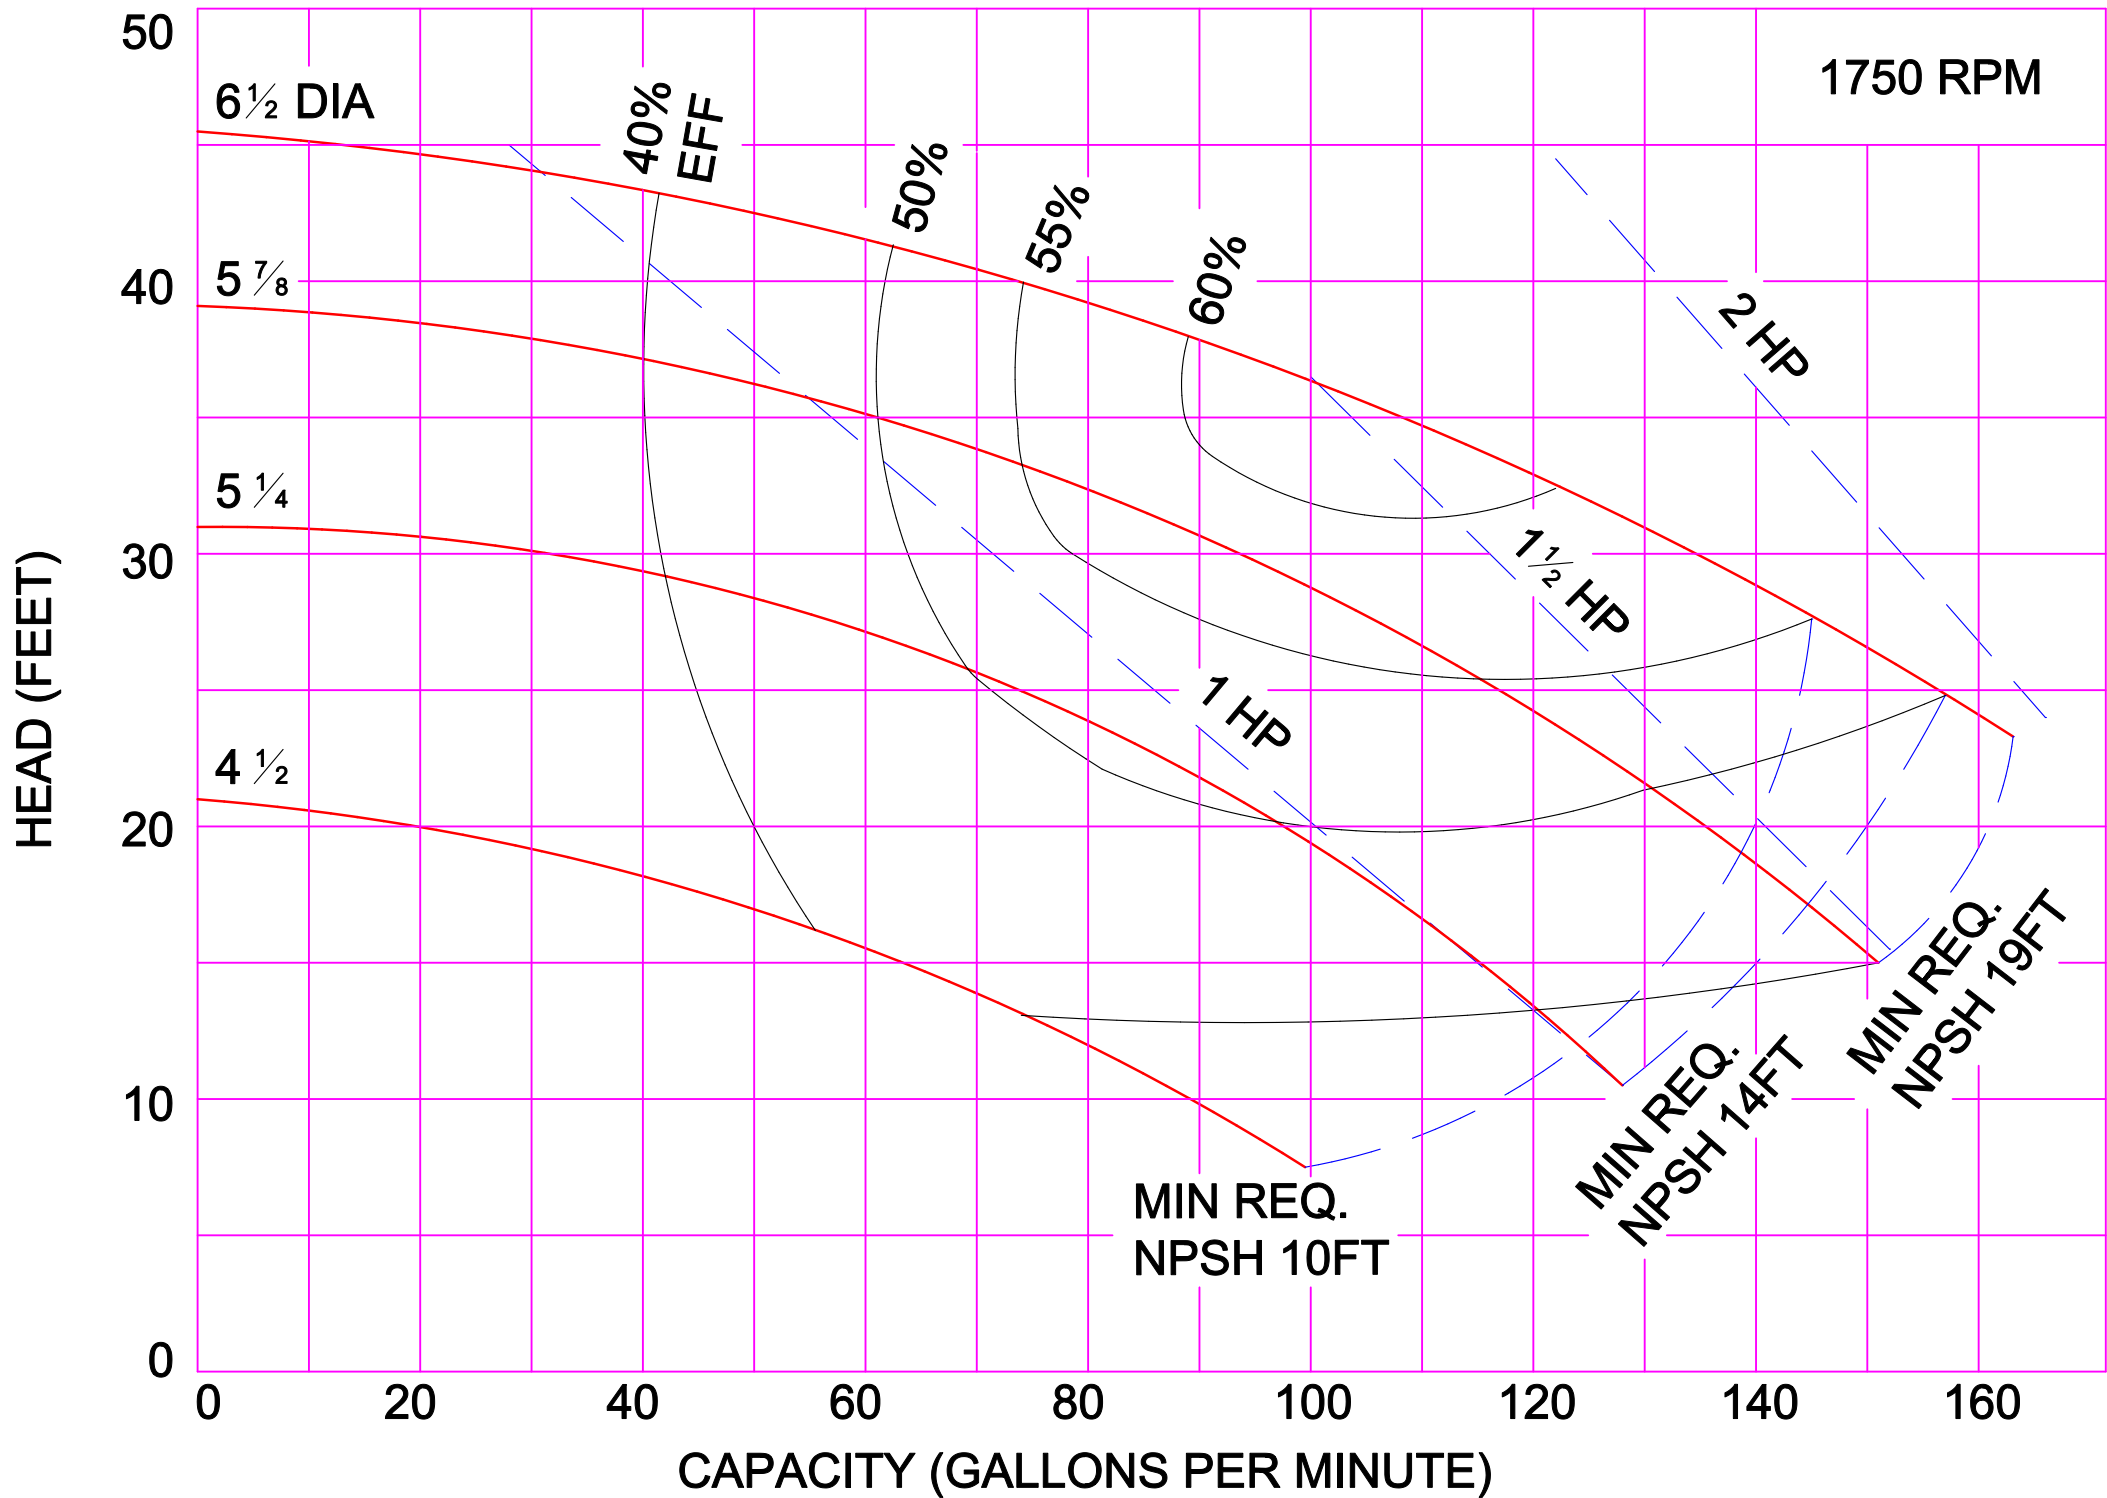

AMPCO PUMPS COMPANY, INC.
Z-SERIES 2½ x 2