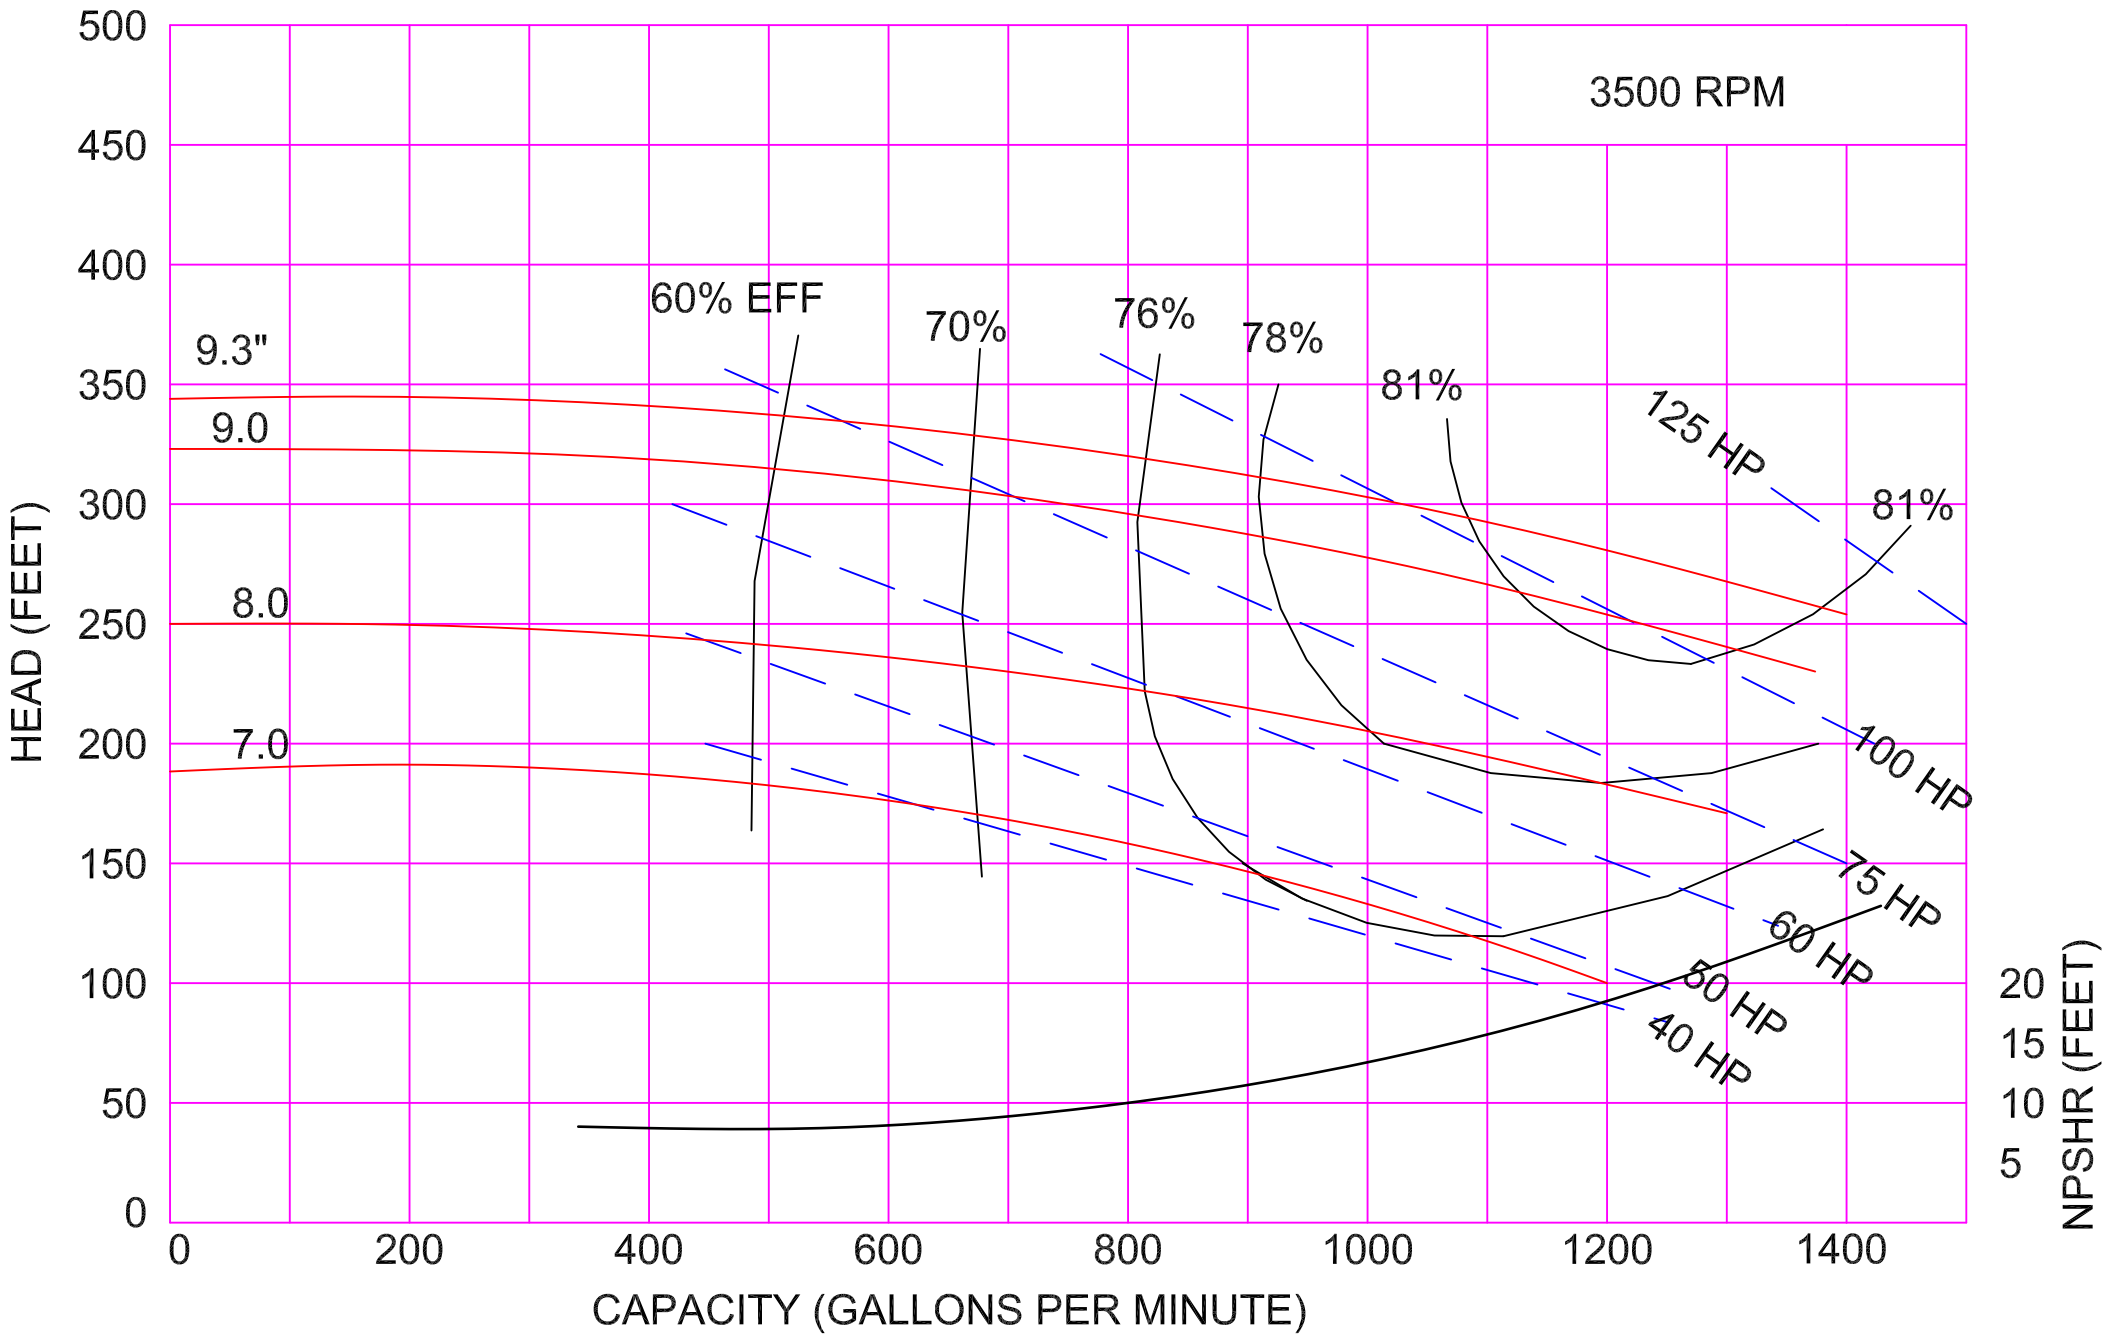

AMPCO PUMPS COMPANY, INC.
Z-SERIES 2 x 2

3500 RPM

AMPCO PUMPS COMPANY, INC.
Z-SERIES 3 x 2

3500 RPM

AMPCO PUMPS COMPANY, INC.
Z-SERIES 4 x 3

AMPCO PUMPS COMPANY, INC.
Z-SERIES 4x3C
3500 RPM

AMPCO PUMPS COMPANY, INC.
Z-SERIES 1½ x 1¼ BRONZE