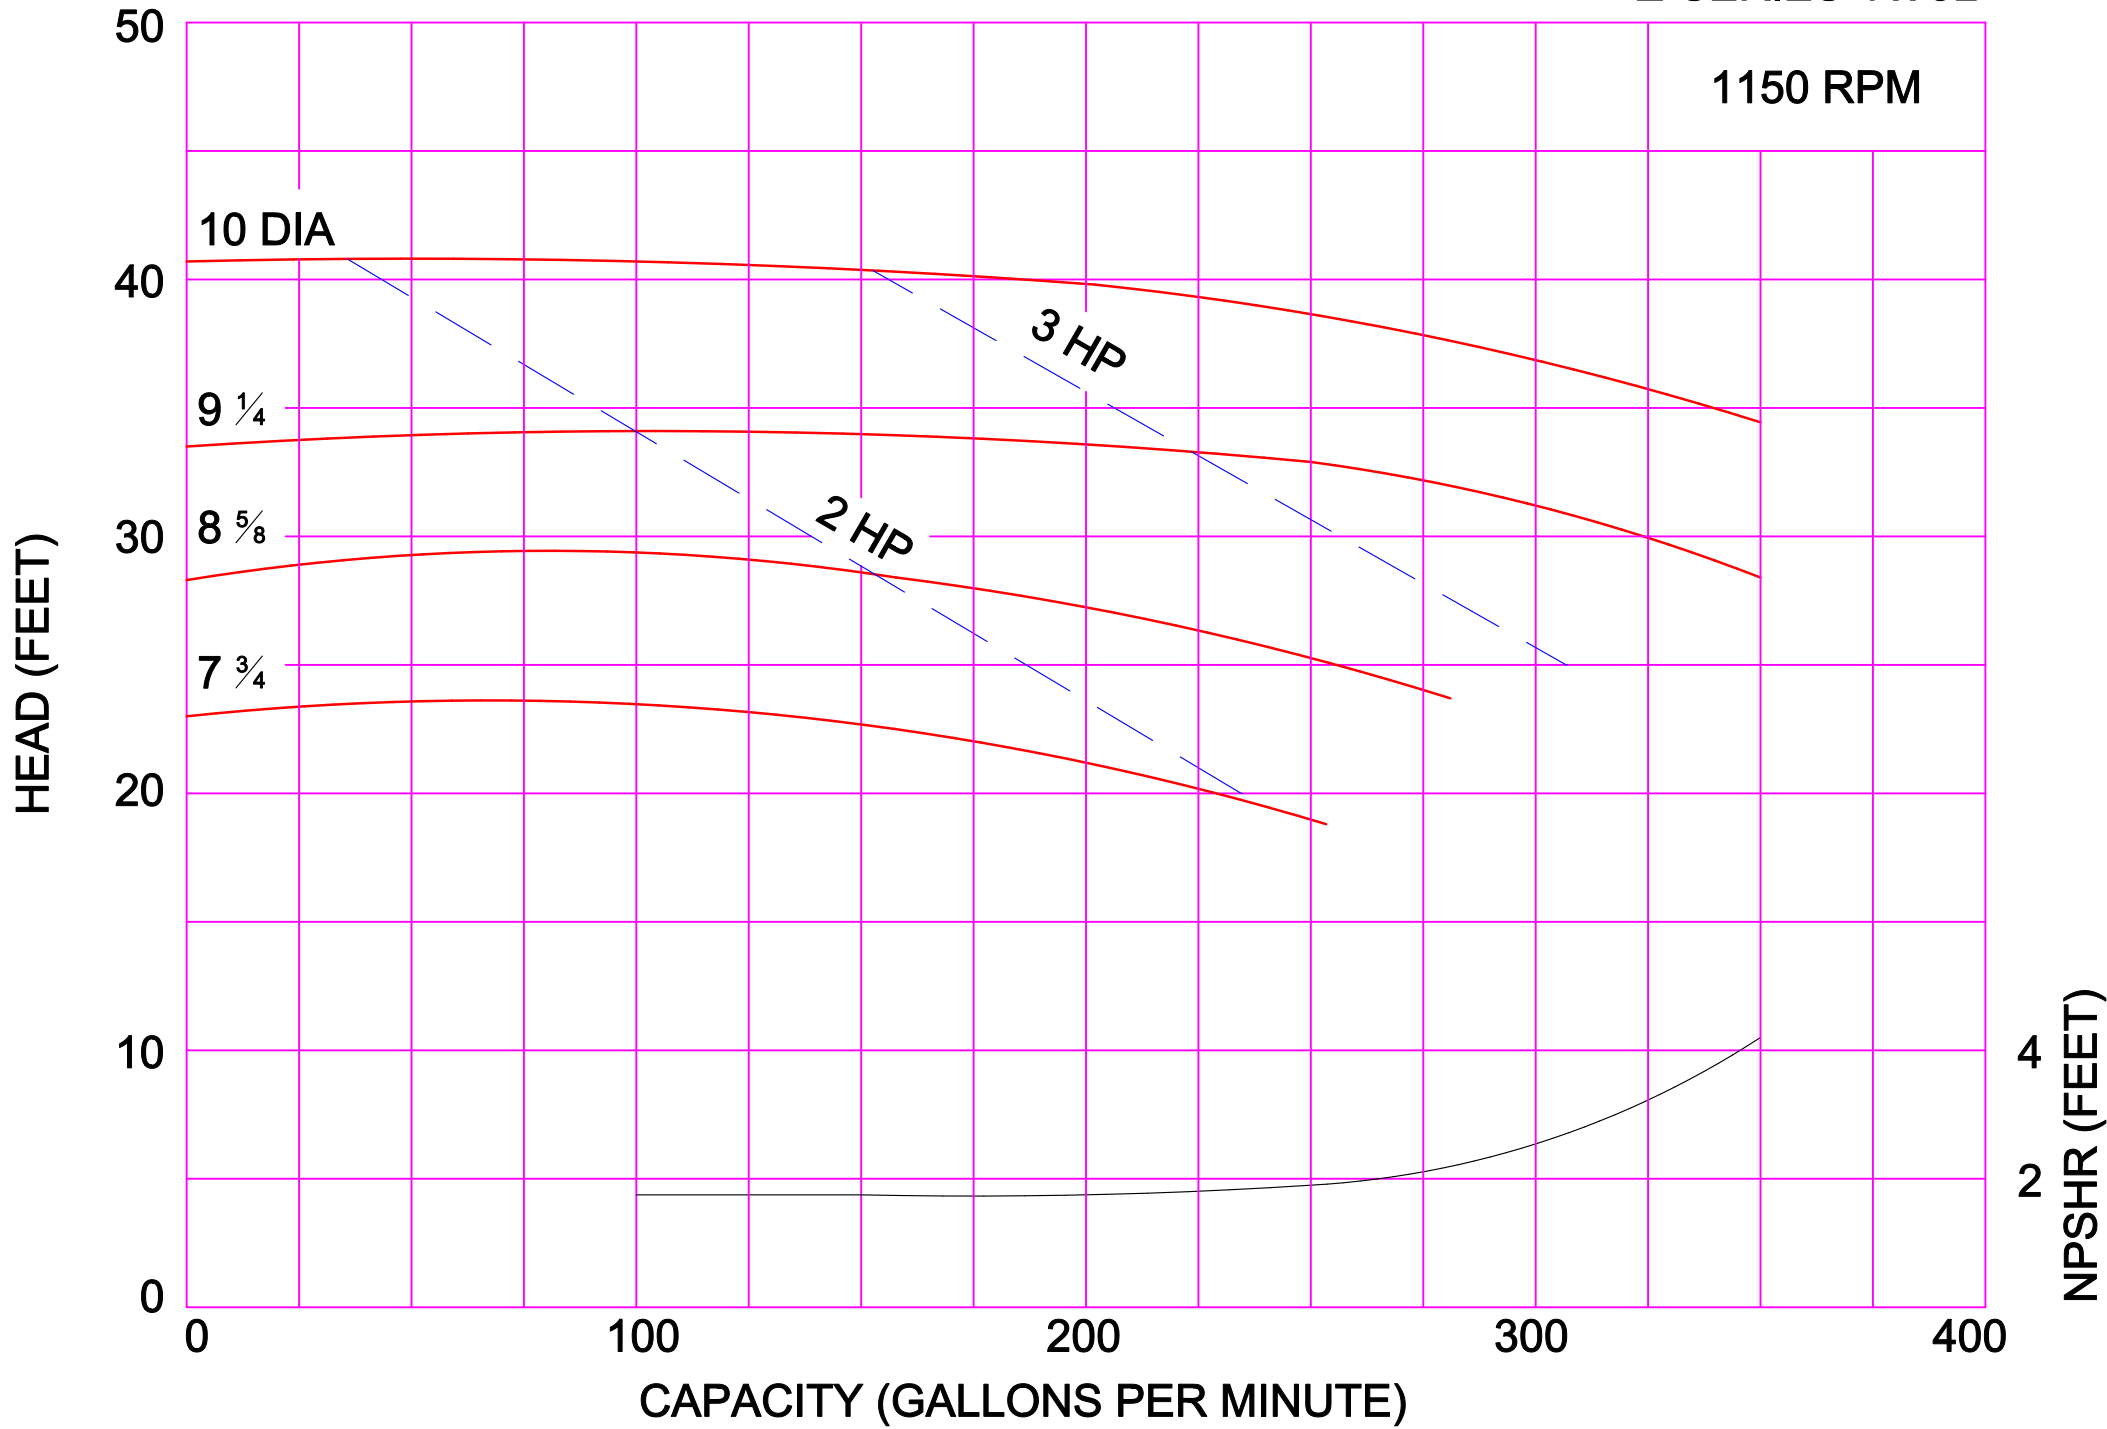

AMPCO PUMPS COMPANY, INC.
Z-SERIES 4 x 3L

1150 RPM