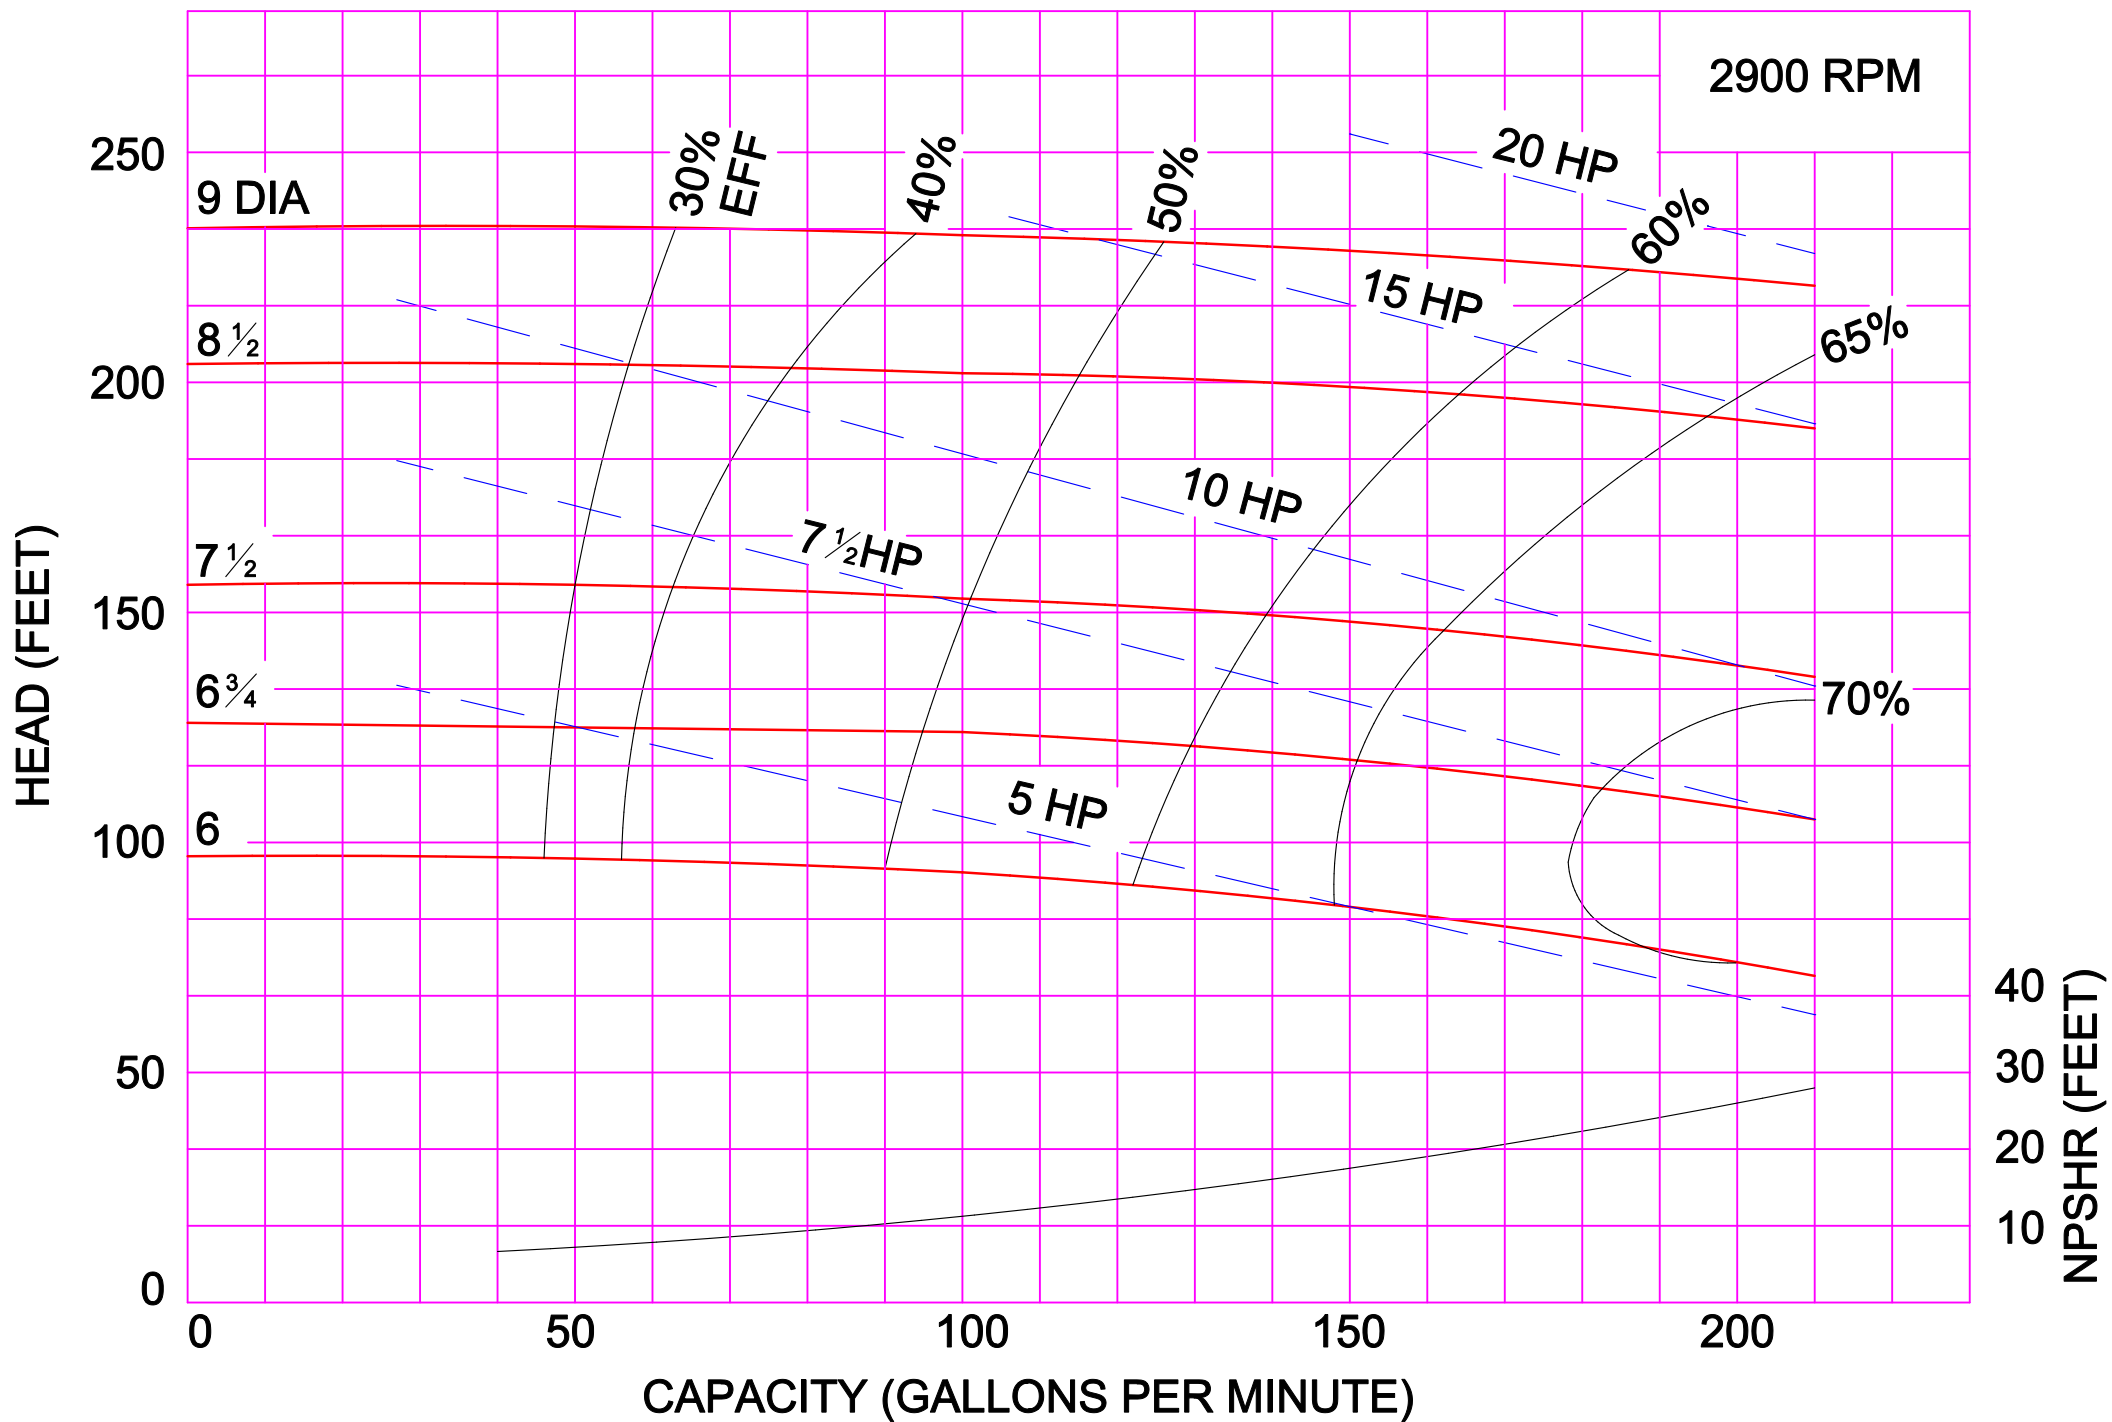

AMPCO PUMPS COMPANY, INC.
Z-SERIES 2 x 2

0

50

50

100

150

200

CAPACITY (GALLONS PER MINUTE)

250

200

150

100

50

0

HEAD (FEET)

40
30
20
10

NPSHR (FEET)