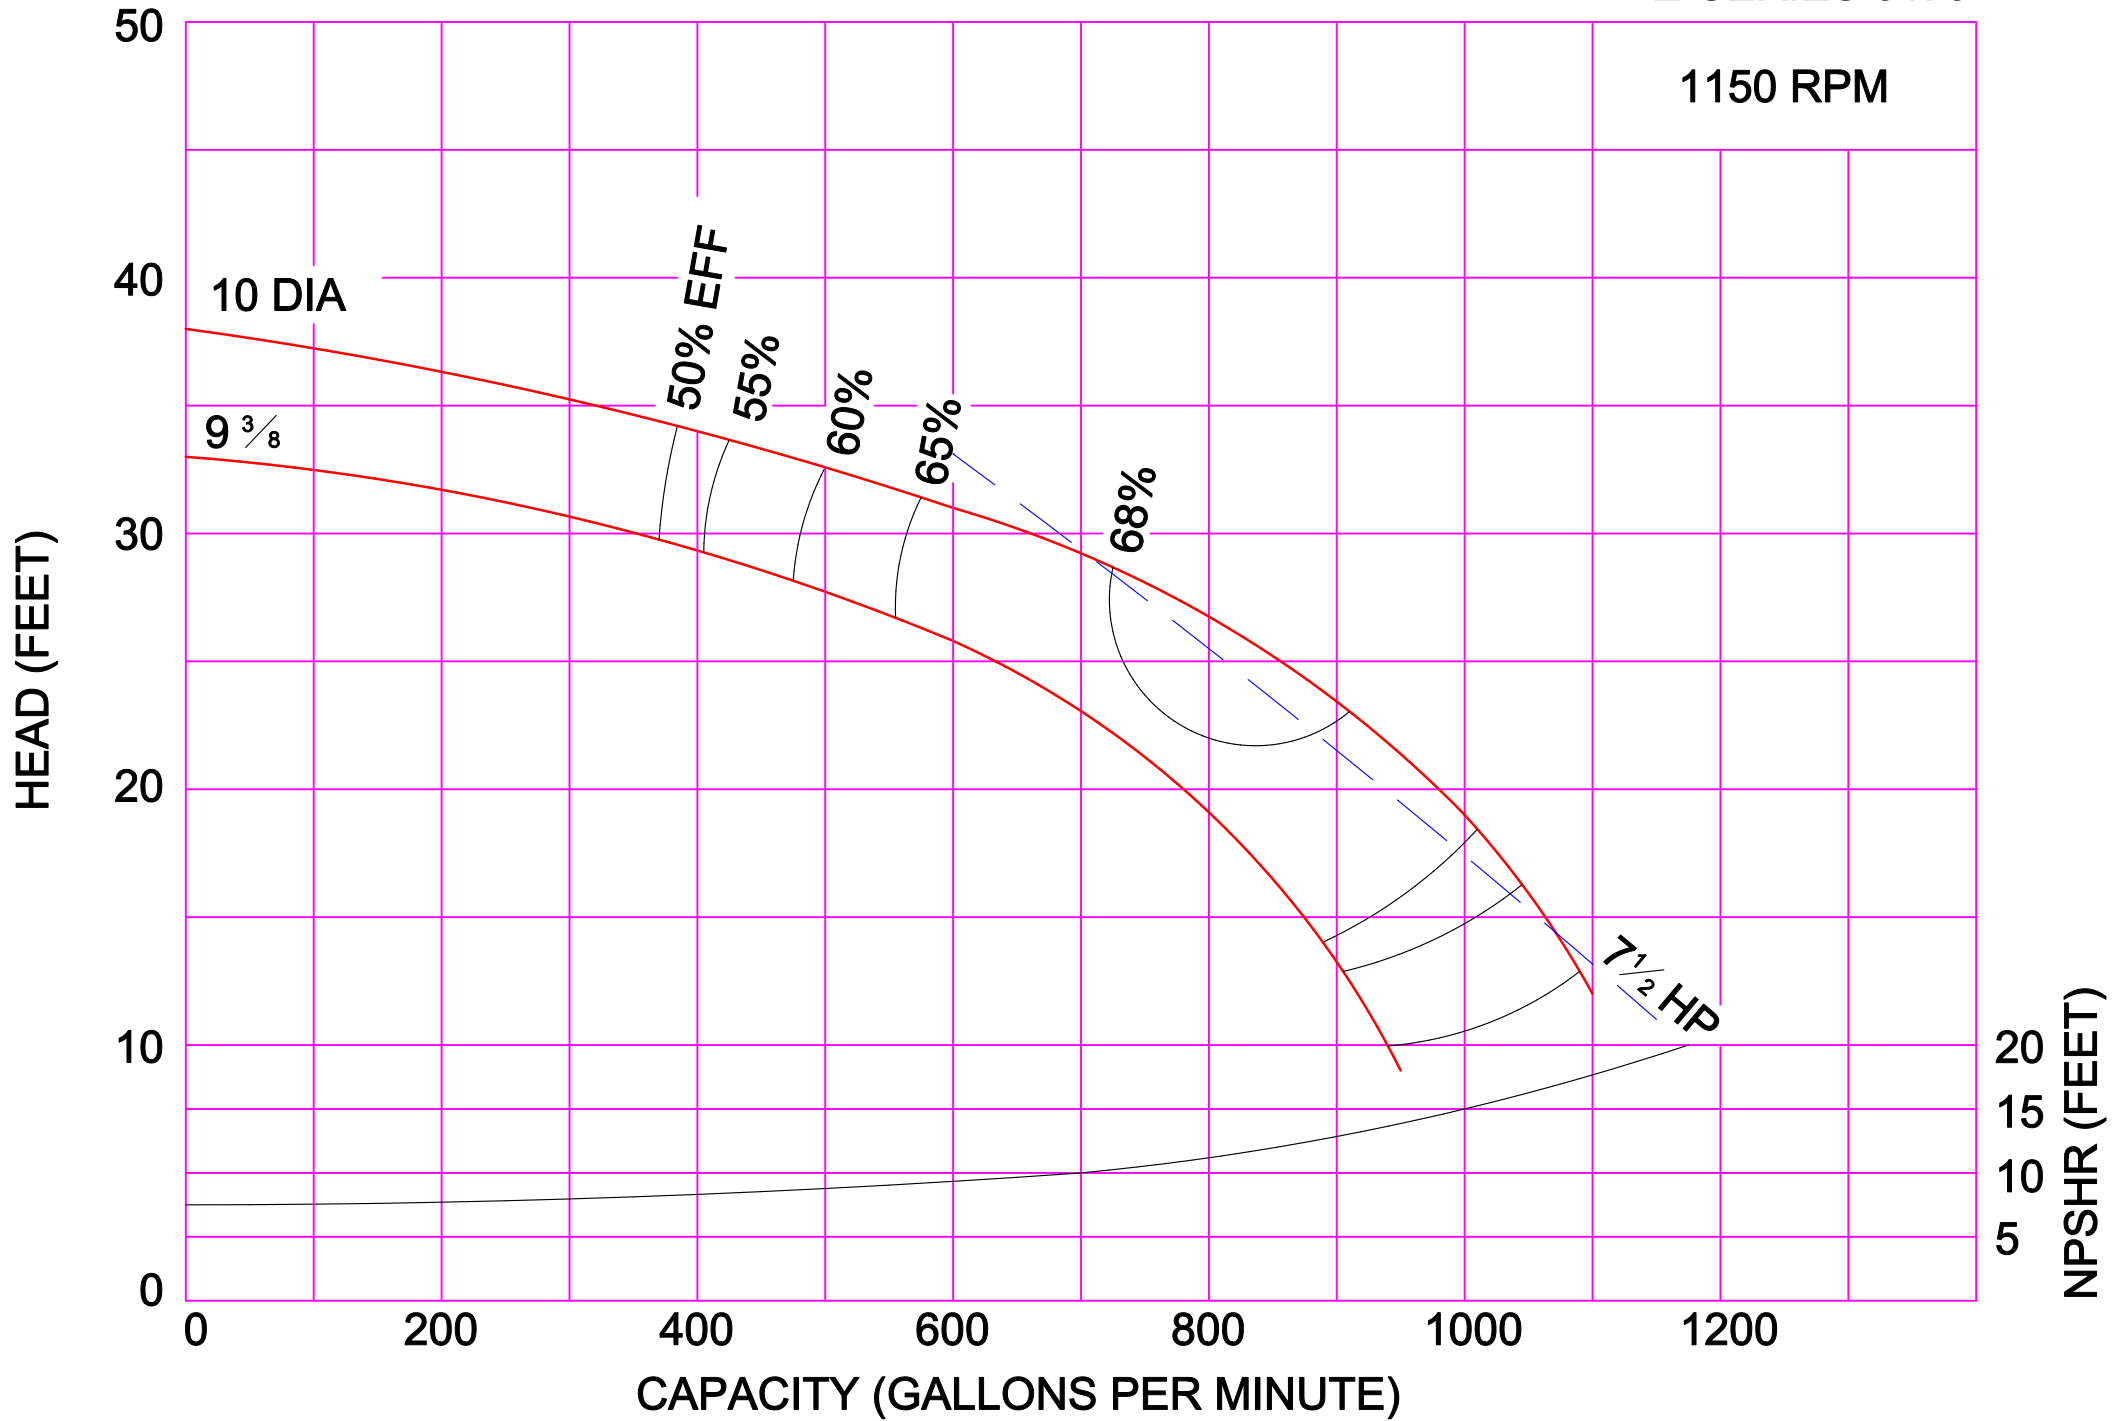

AMPCO PUMPS COMPANY, INC.
Z-SERIES 8 X 6 M
1750 RPM

AMPCO PUMPS COMPANY, INC.
Z-SERIES 4 x 3L

1150 RPM

AMPCO PUMPS COMPANY, INC.
Z-SERIES 5x4

1150 RPM

AMPCO PUMPS COMPANY, INC.
Z-SERIES 6 x 6

1150 RPM

AMPCO PUMPS COMPANY, INC.
Z-SERIES 1½ x 1¼ BRONZE