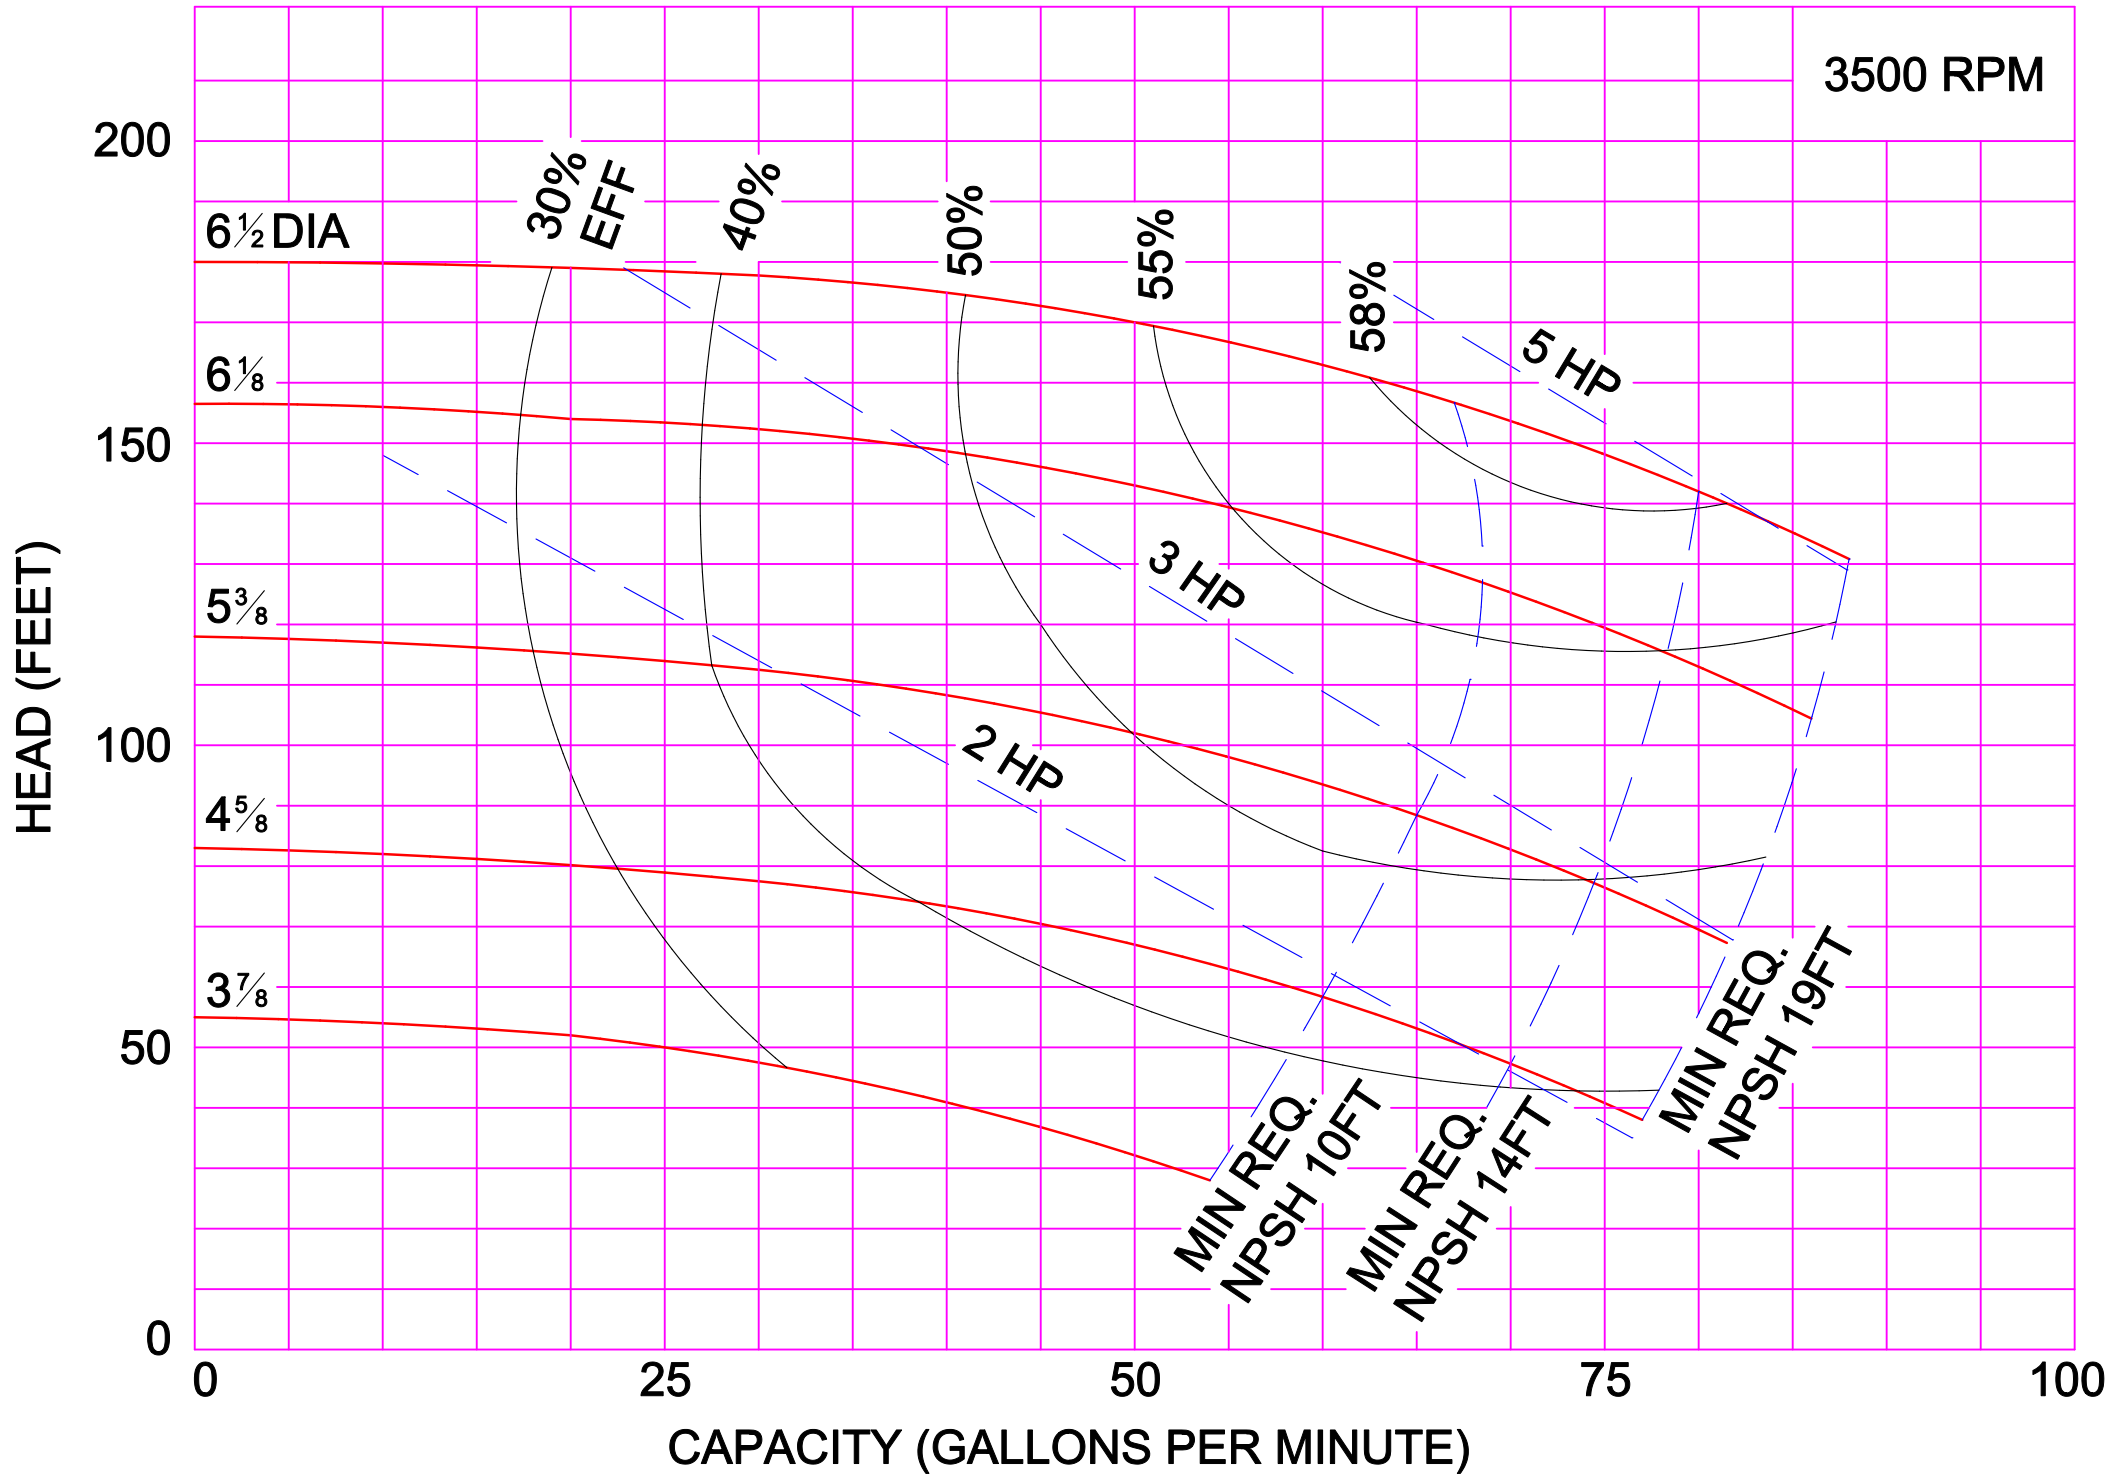

AMPCO PUMPS COMPANY, INC.
Z-SERIES 1½ x 1¼ BRONZE

3500 RPM