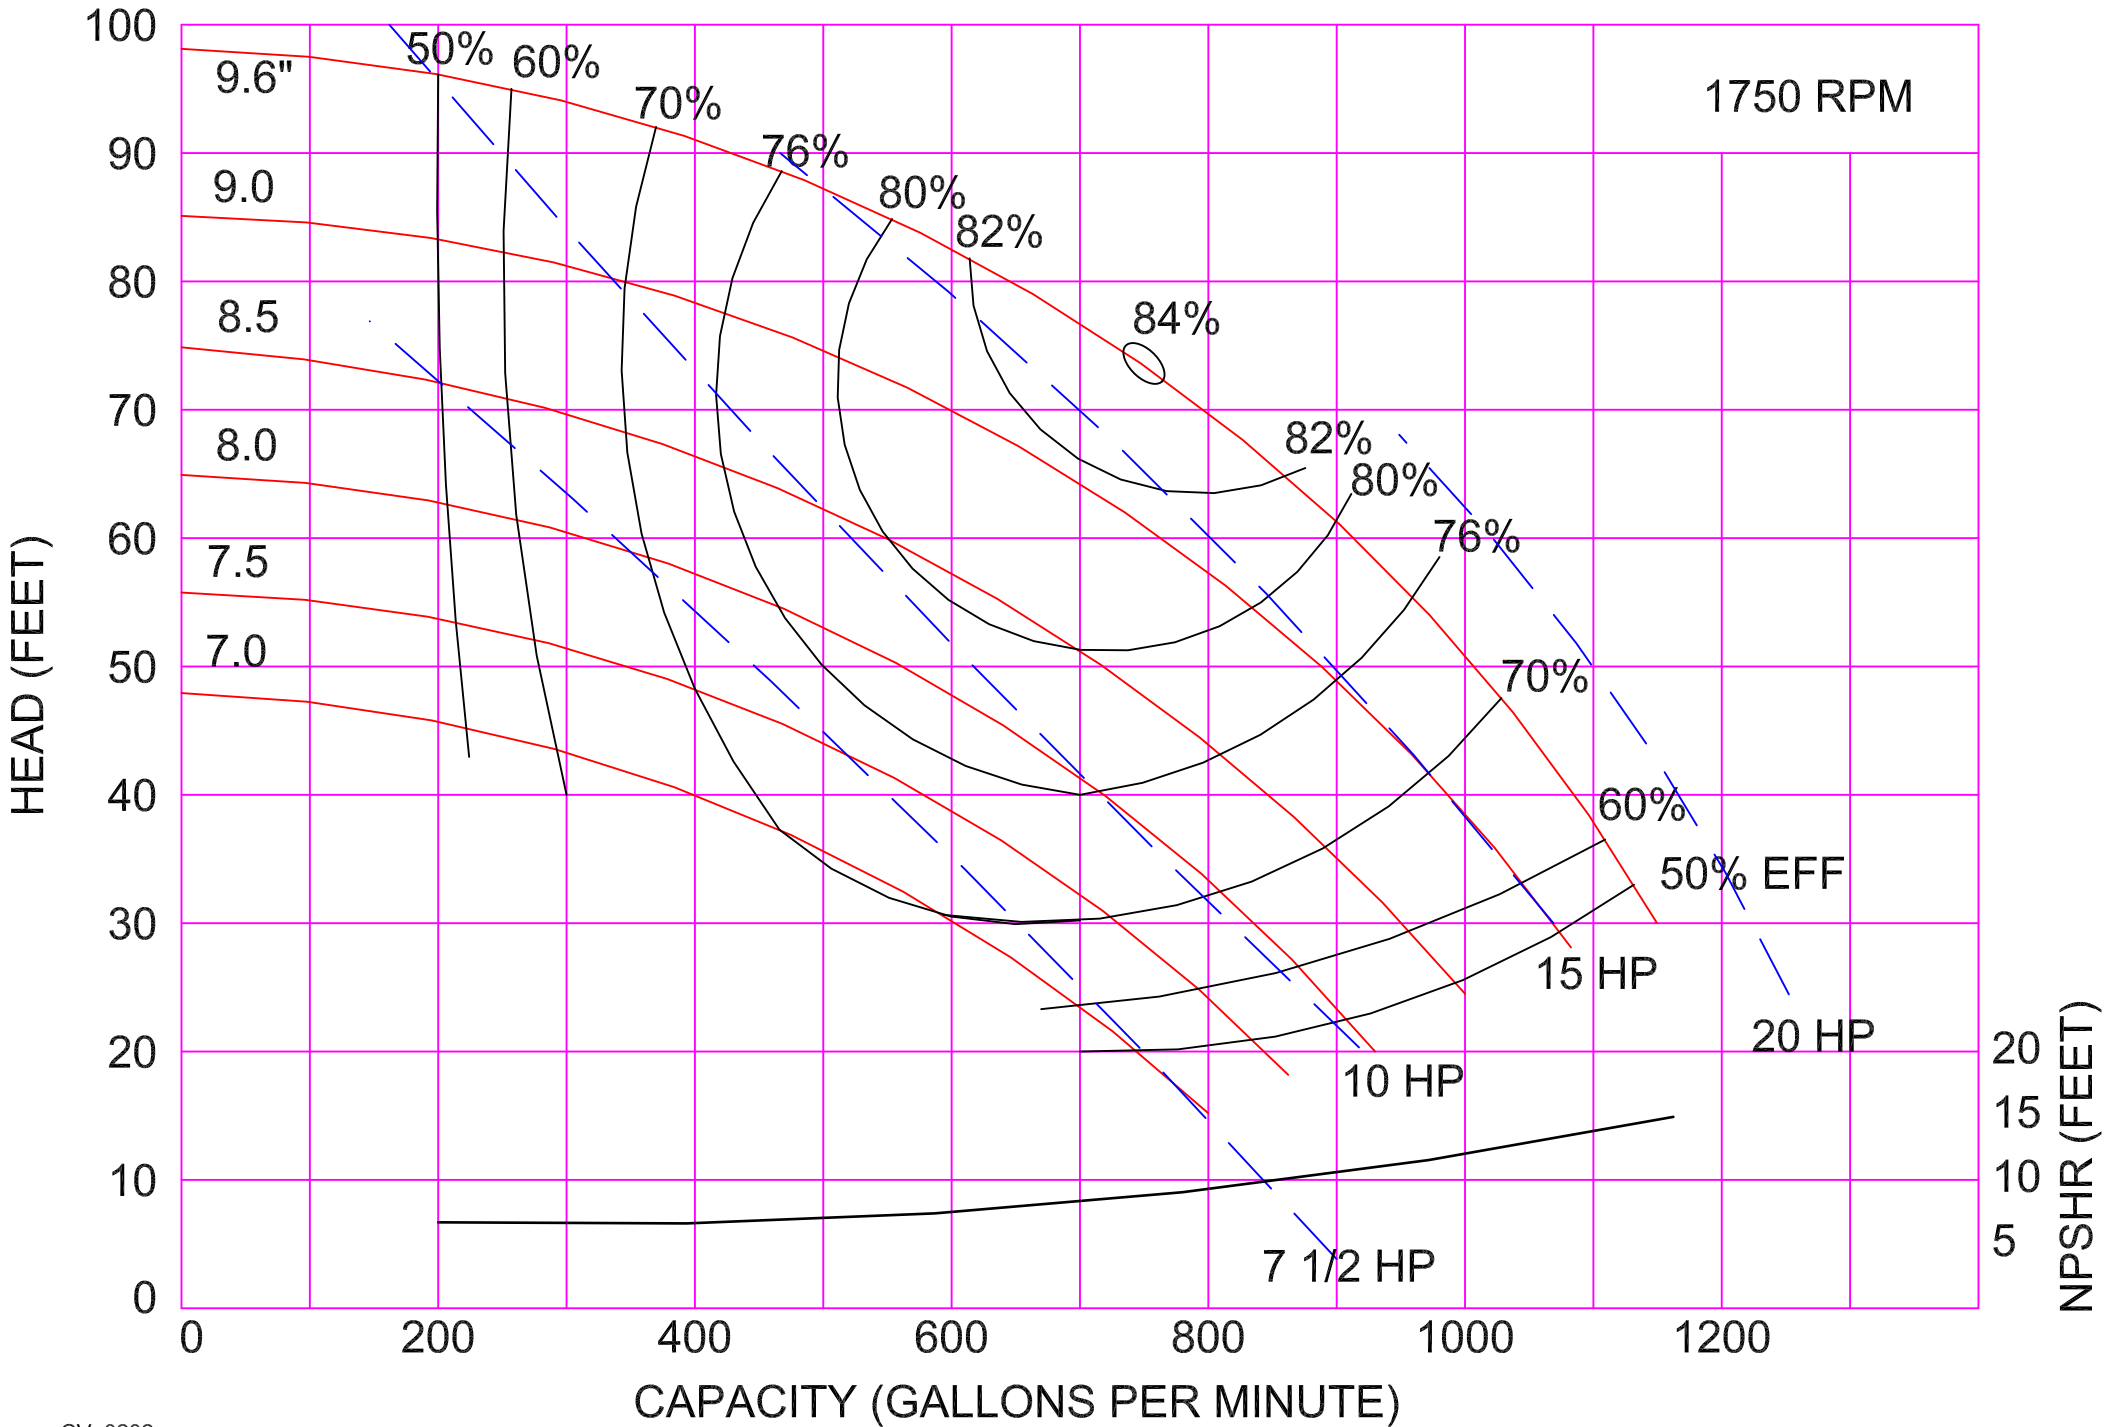

AMPCO PUMPS COMPANY, INC.
Z-SERIES 3 x 2½

1750 RPM

1750 RPM

AMPCO PUMPS COMPANY, INC.
Z-SERIES 4x3C
1750 RPM

AMPCO PUMPS COMPANY, INC.
Z-SERIES 4 x 3L

AMPCO PUMPS COMPANY, INC.
Z-SERIES 5 x 4

AMPCO PUMPS COMPANY, INC.
Z-SERIES 6 x 6