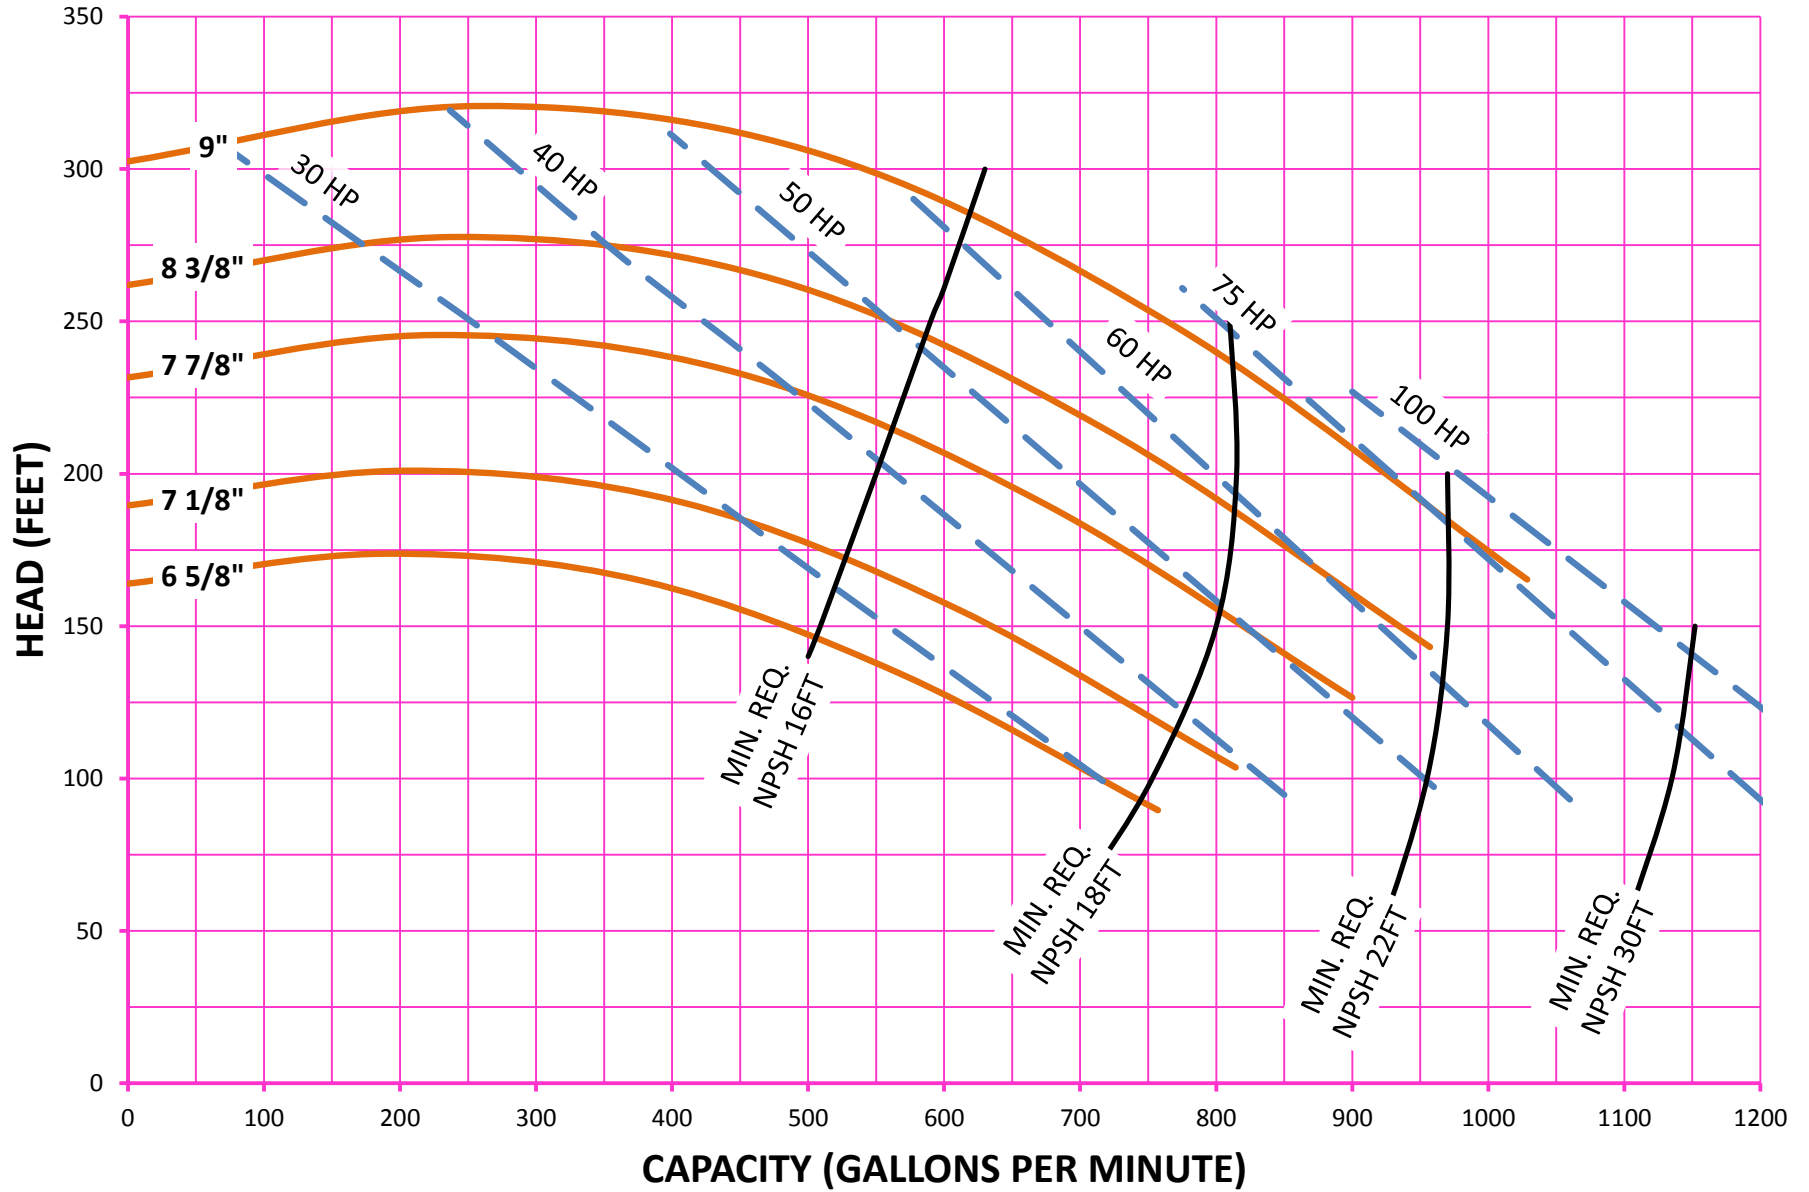

AMPCO PUMPS COMPANY, INC.
Z-SERIES 4x3C
3500 RPM