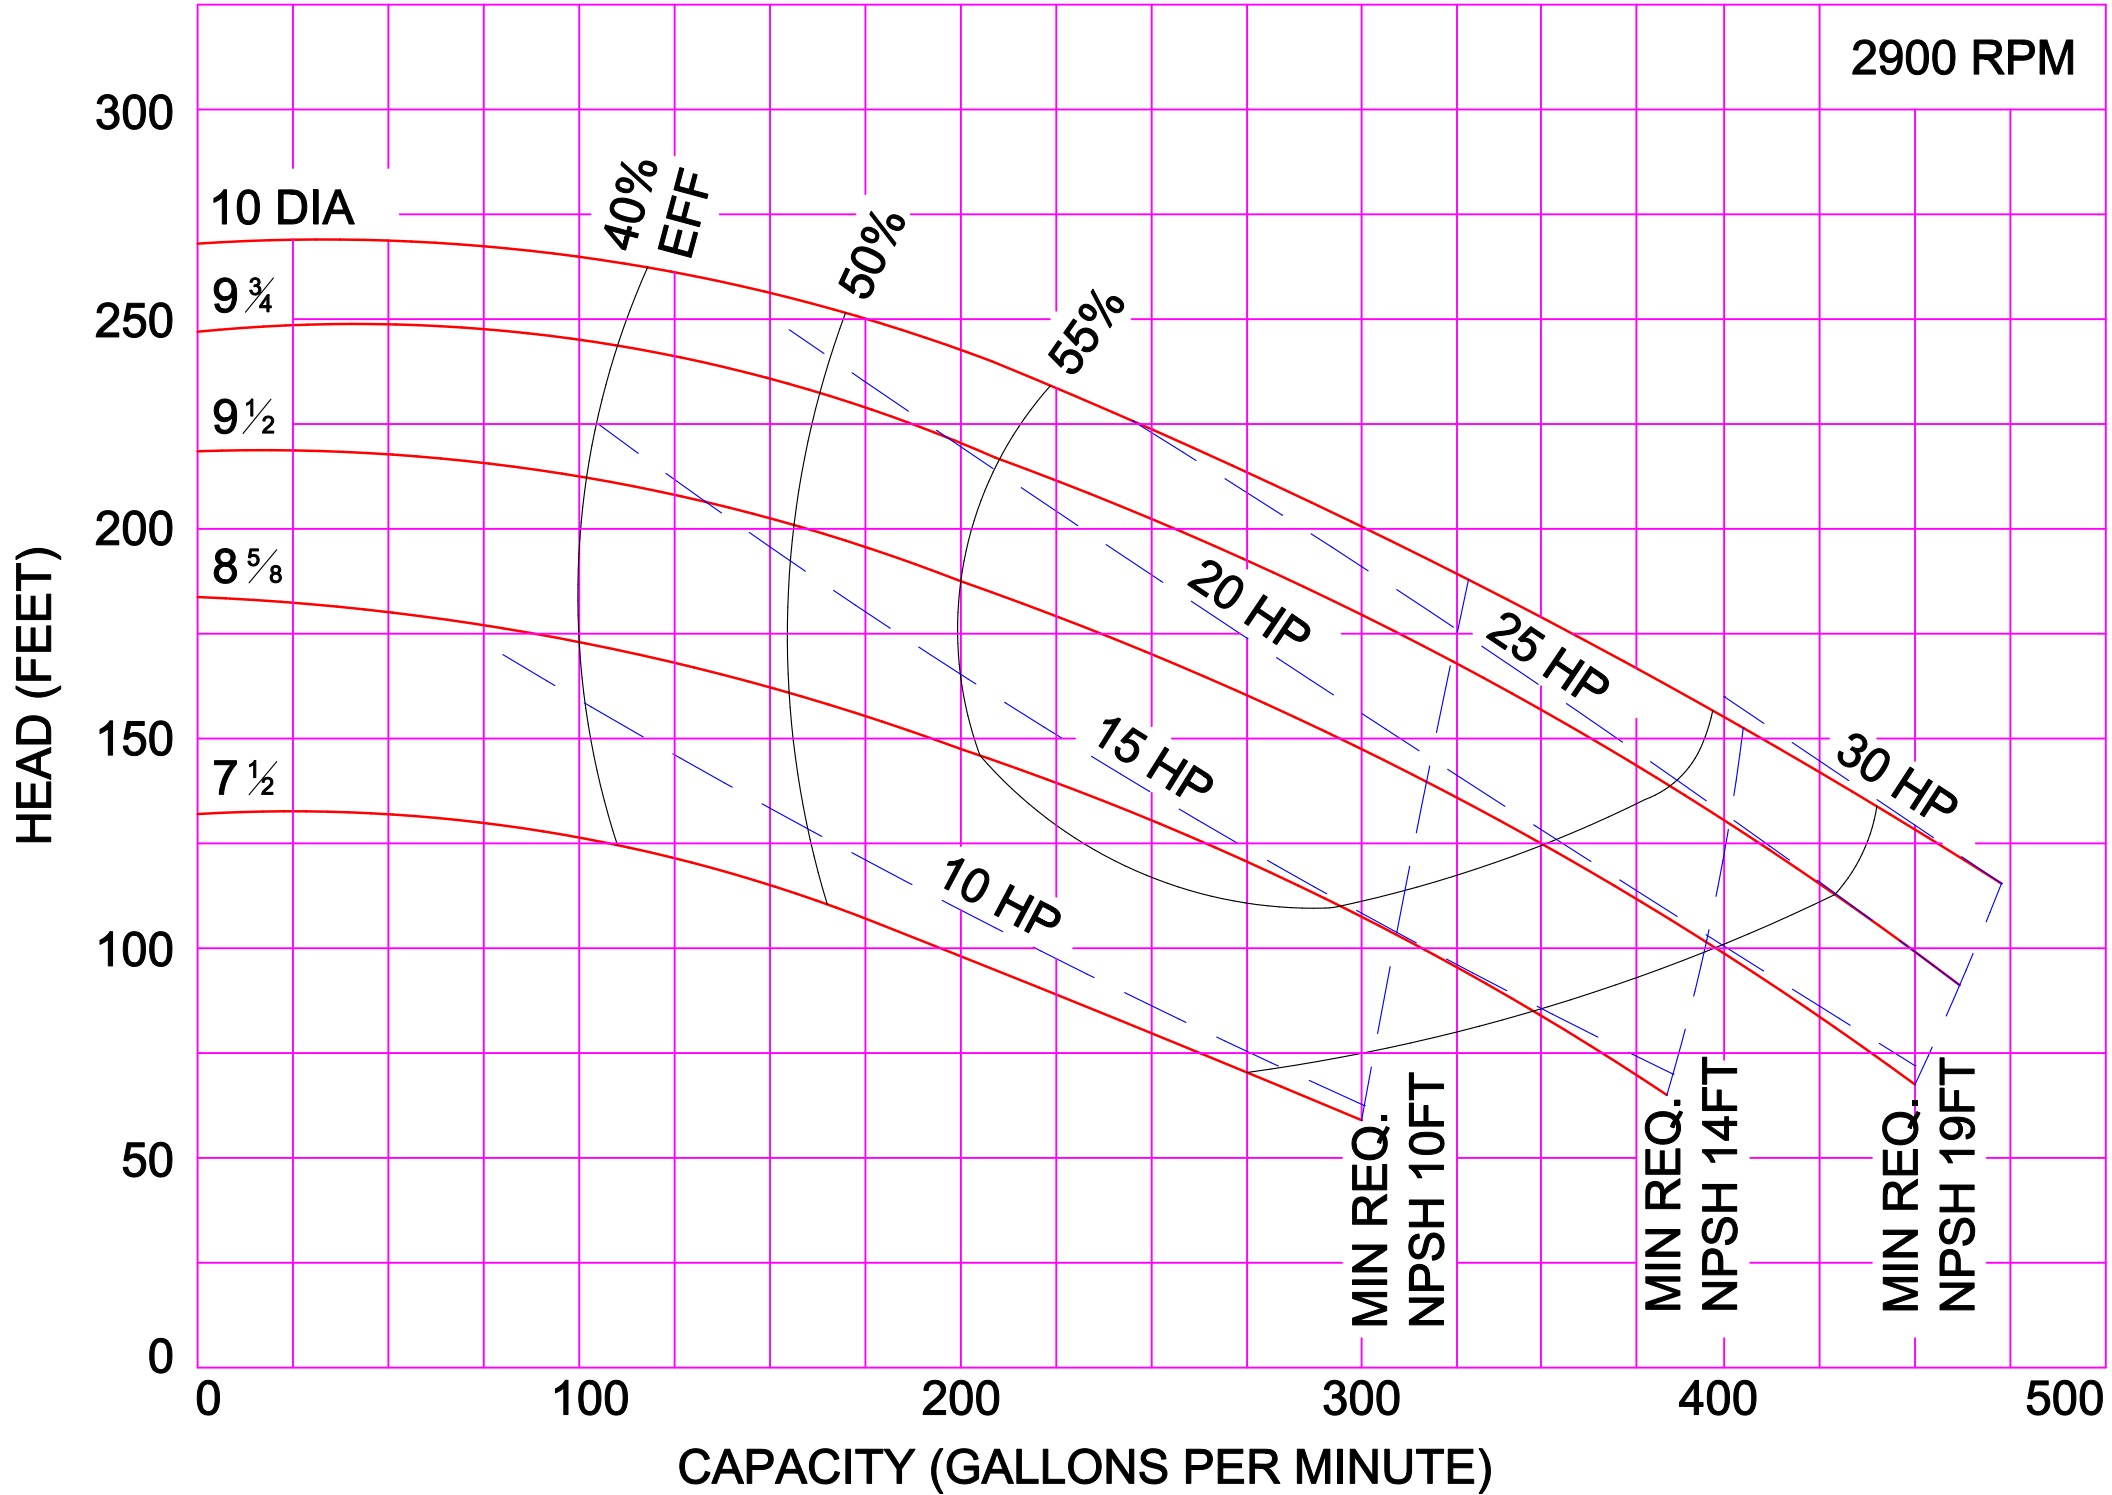

100

50

0

HEAD (FEET)

40
30
20
10

NPSHR (FEET)

AMPCO PUMPS COMPANY, INC.
Z-SERIES 3 x 2

2900 RPM