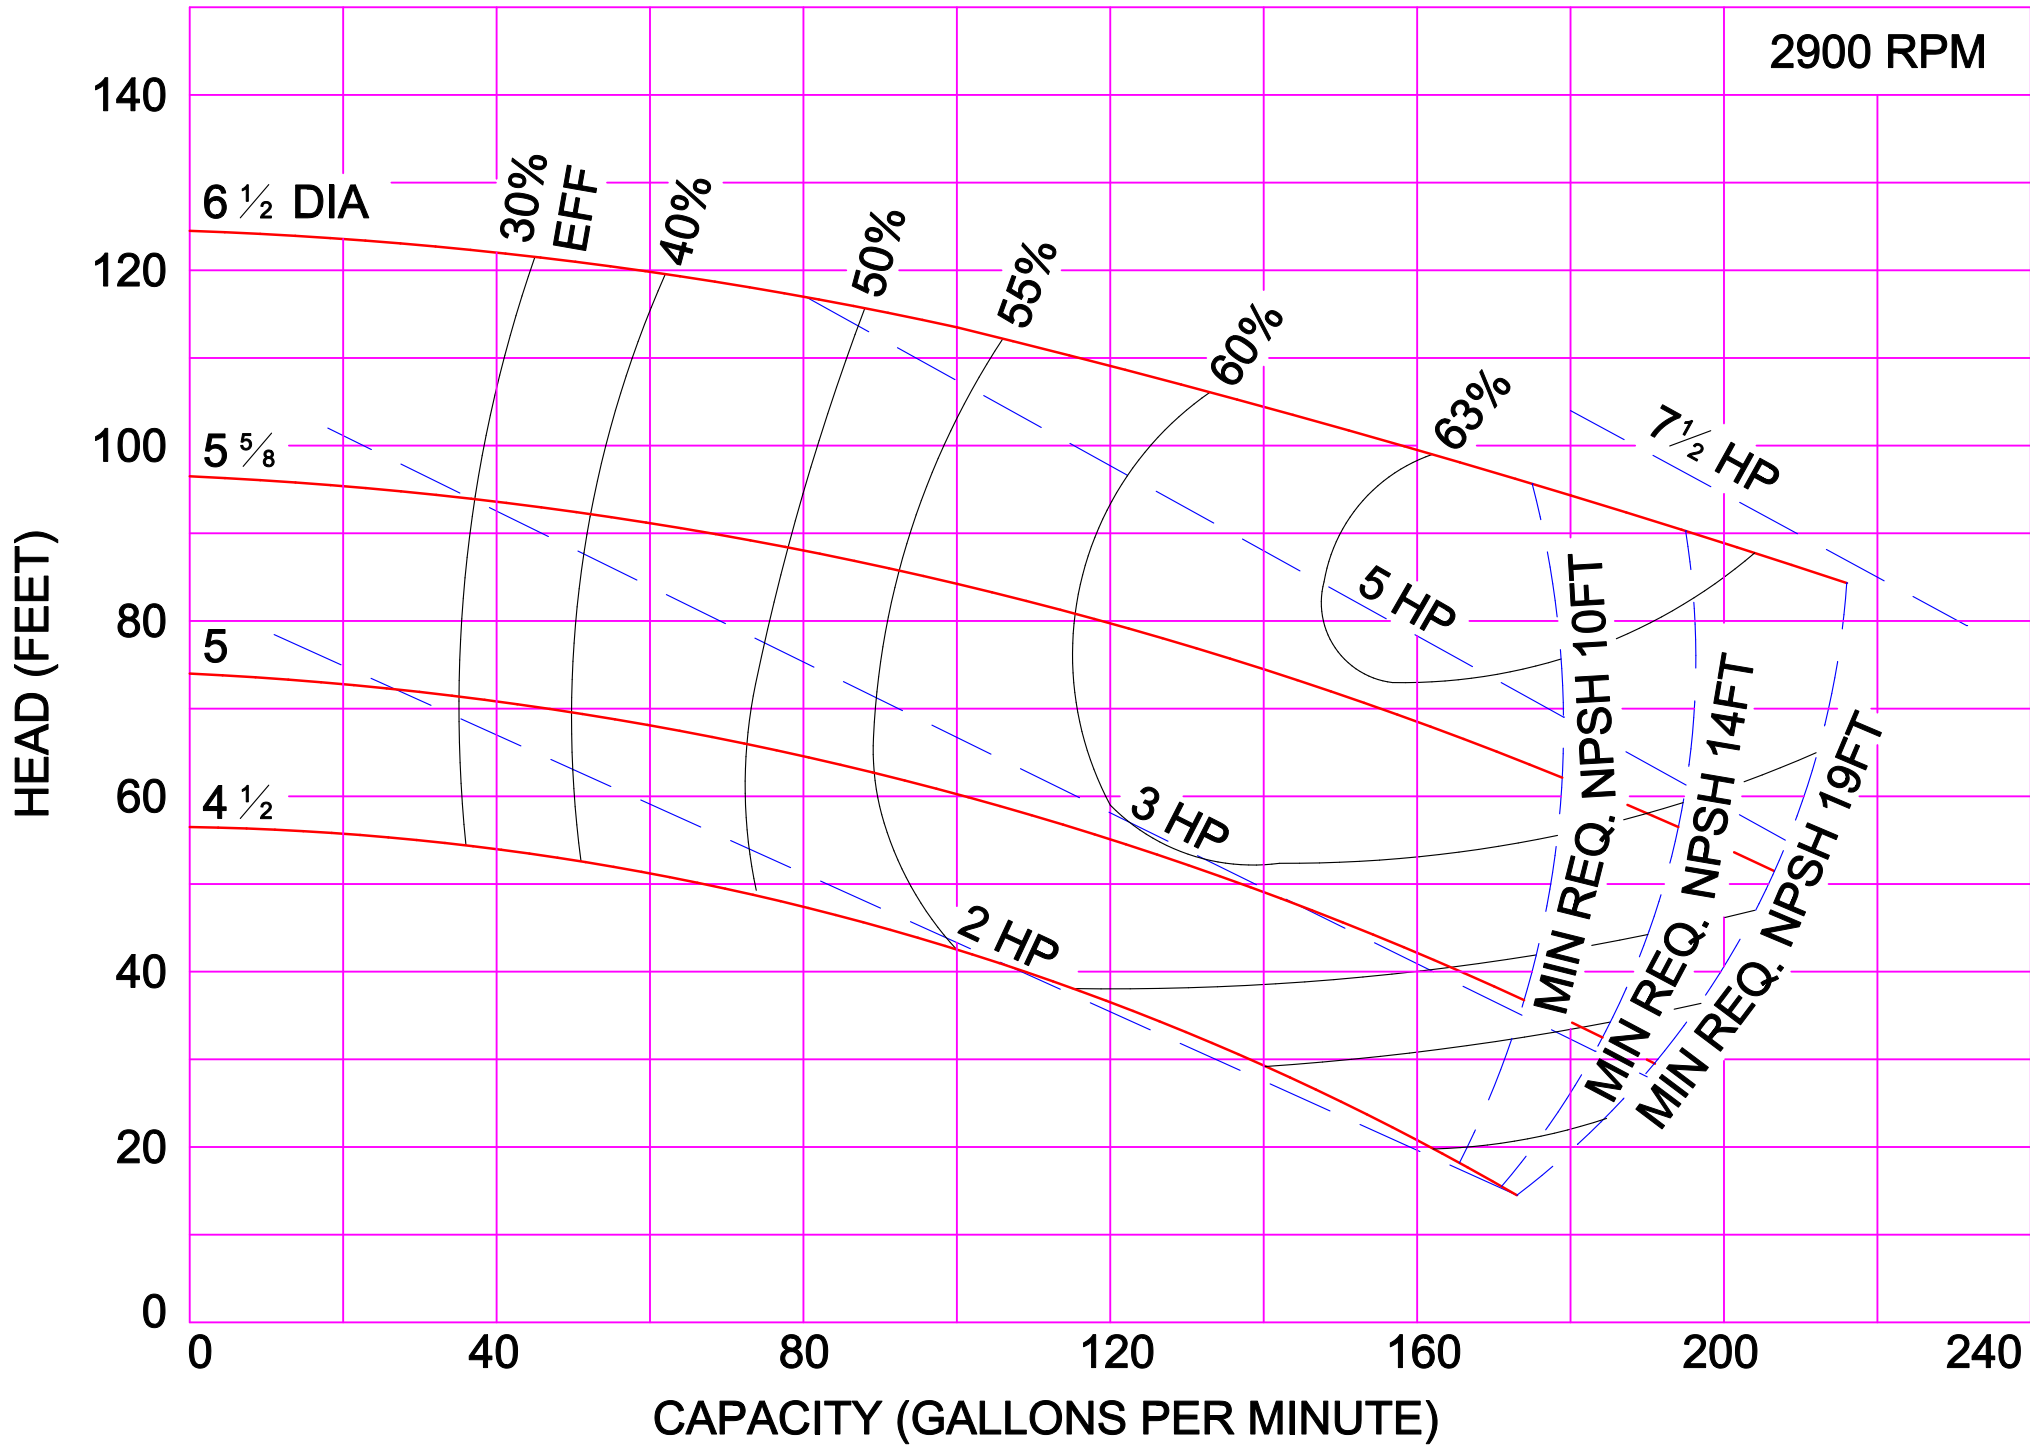

100

50

0

HEAD (FEET)

40
30
20
10

NPSHR (FEET)

AMPCO PUMPS COMPANY, INC.
Z-SERIES 3 x 2

2900 RPM