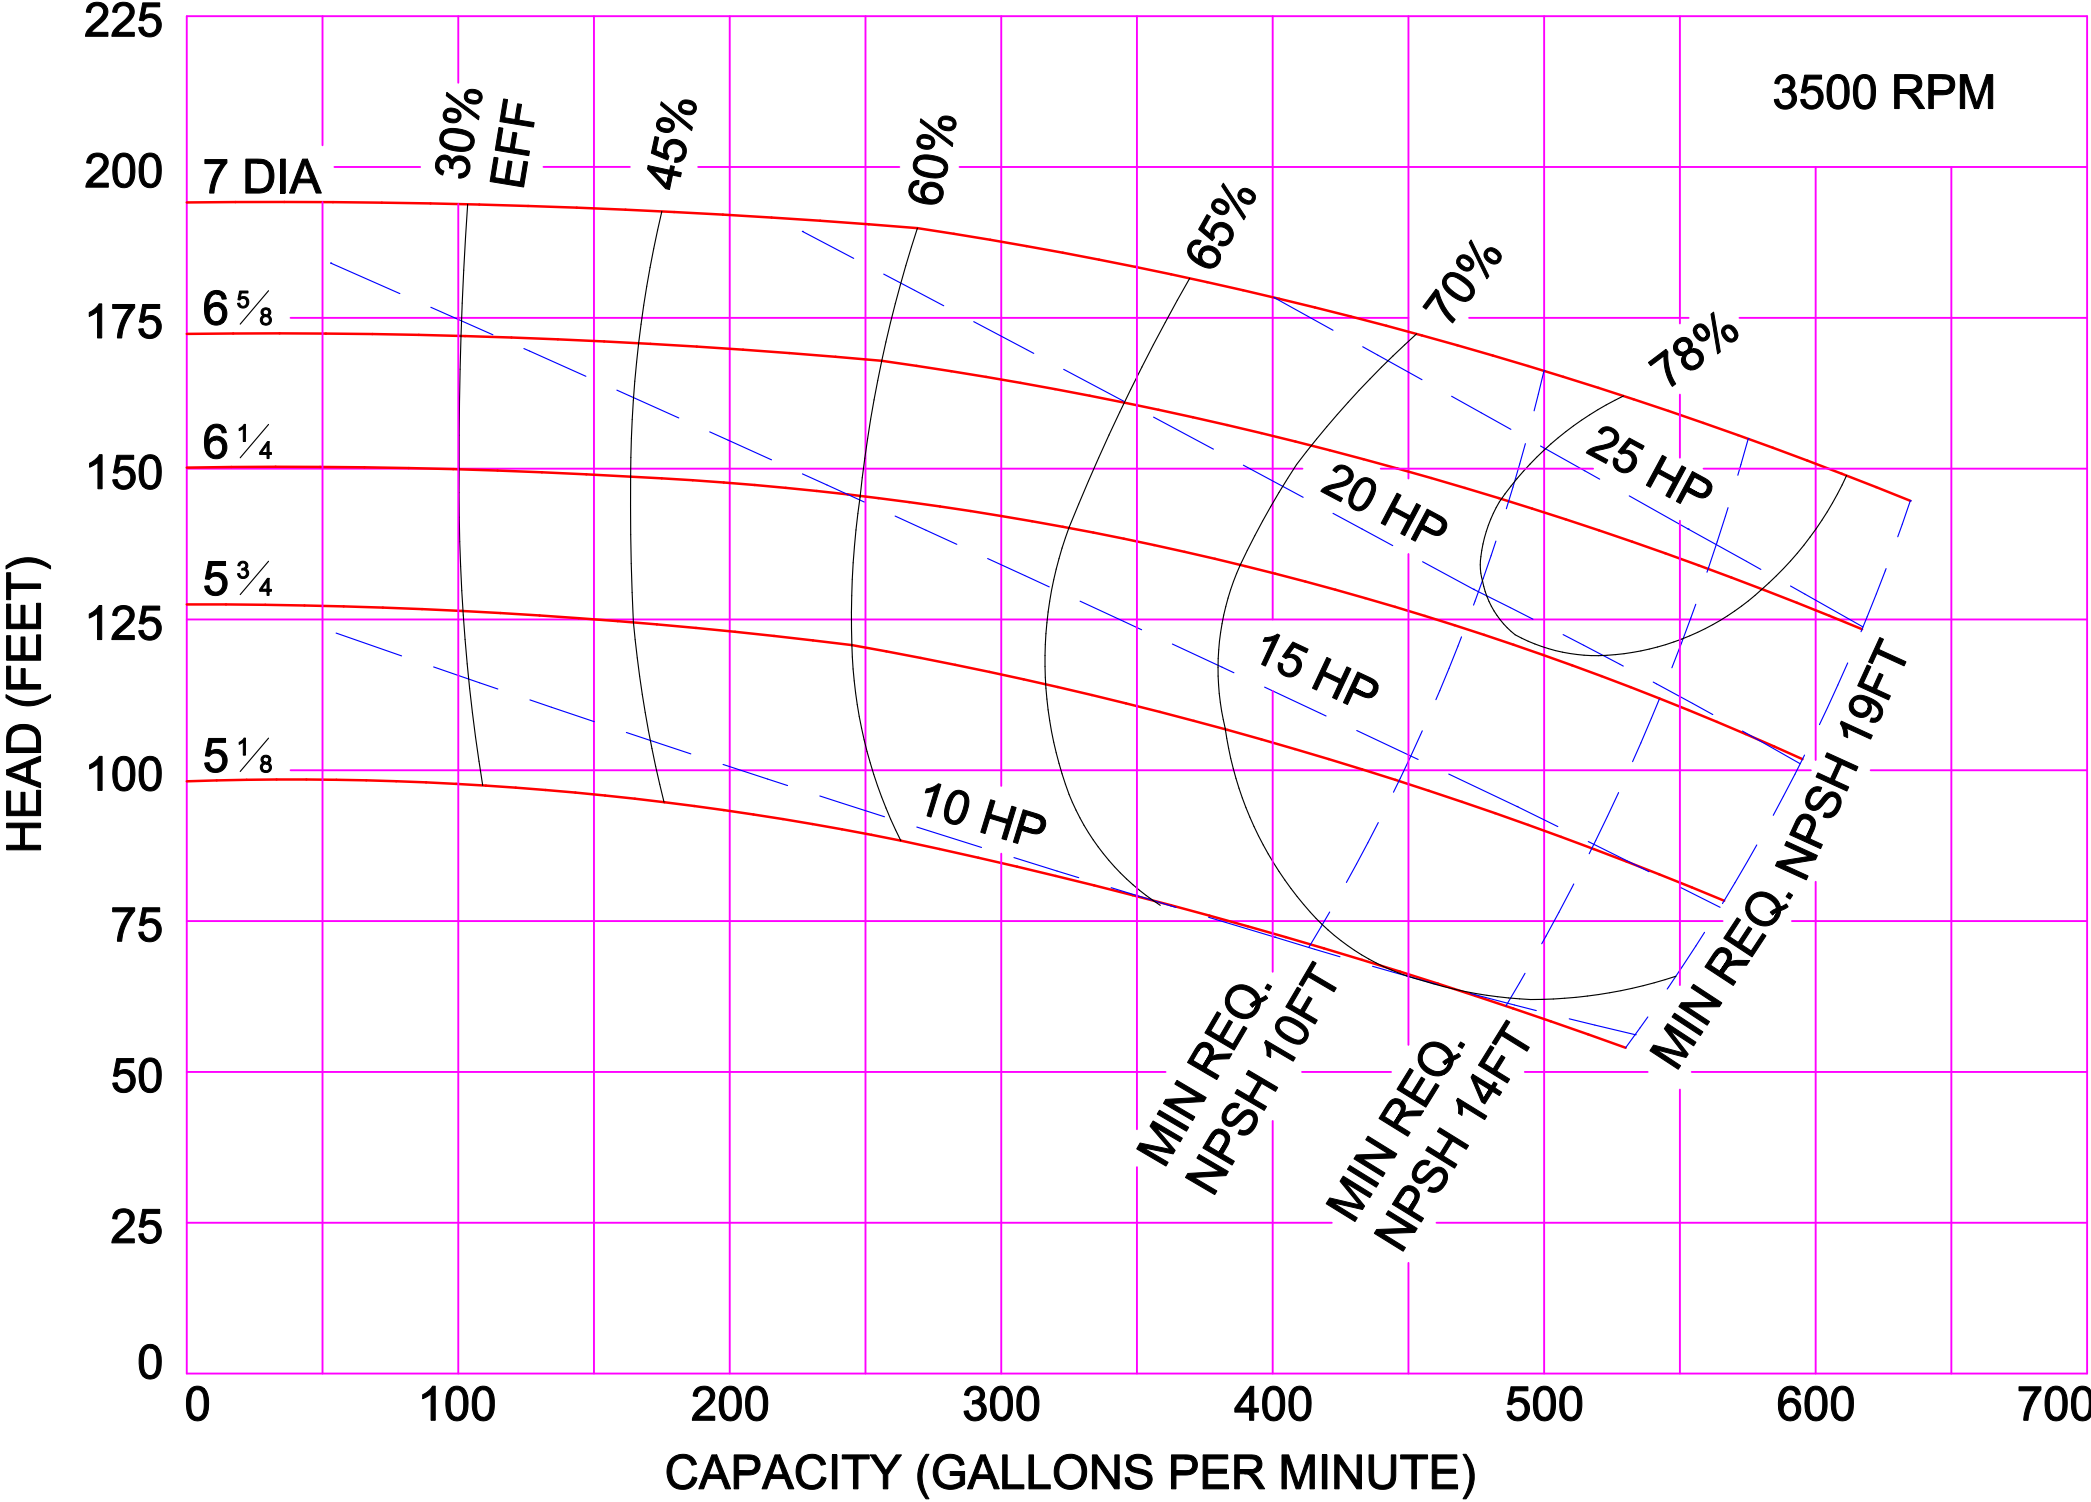

AMPCO PUMPS COMPANY, INC.
Z-SERIES 4 x 3