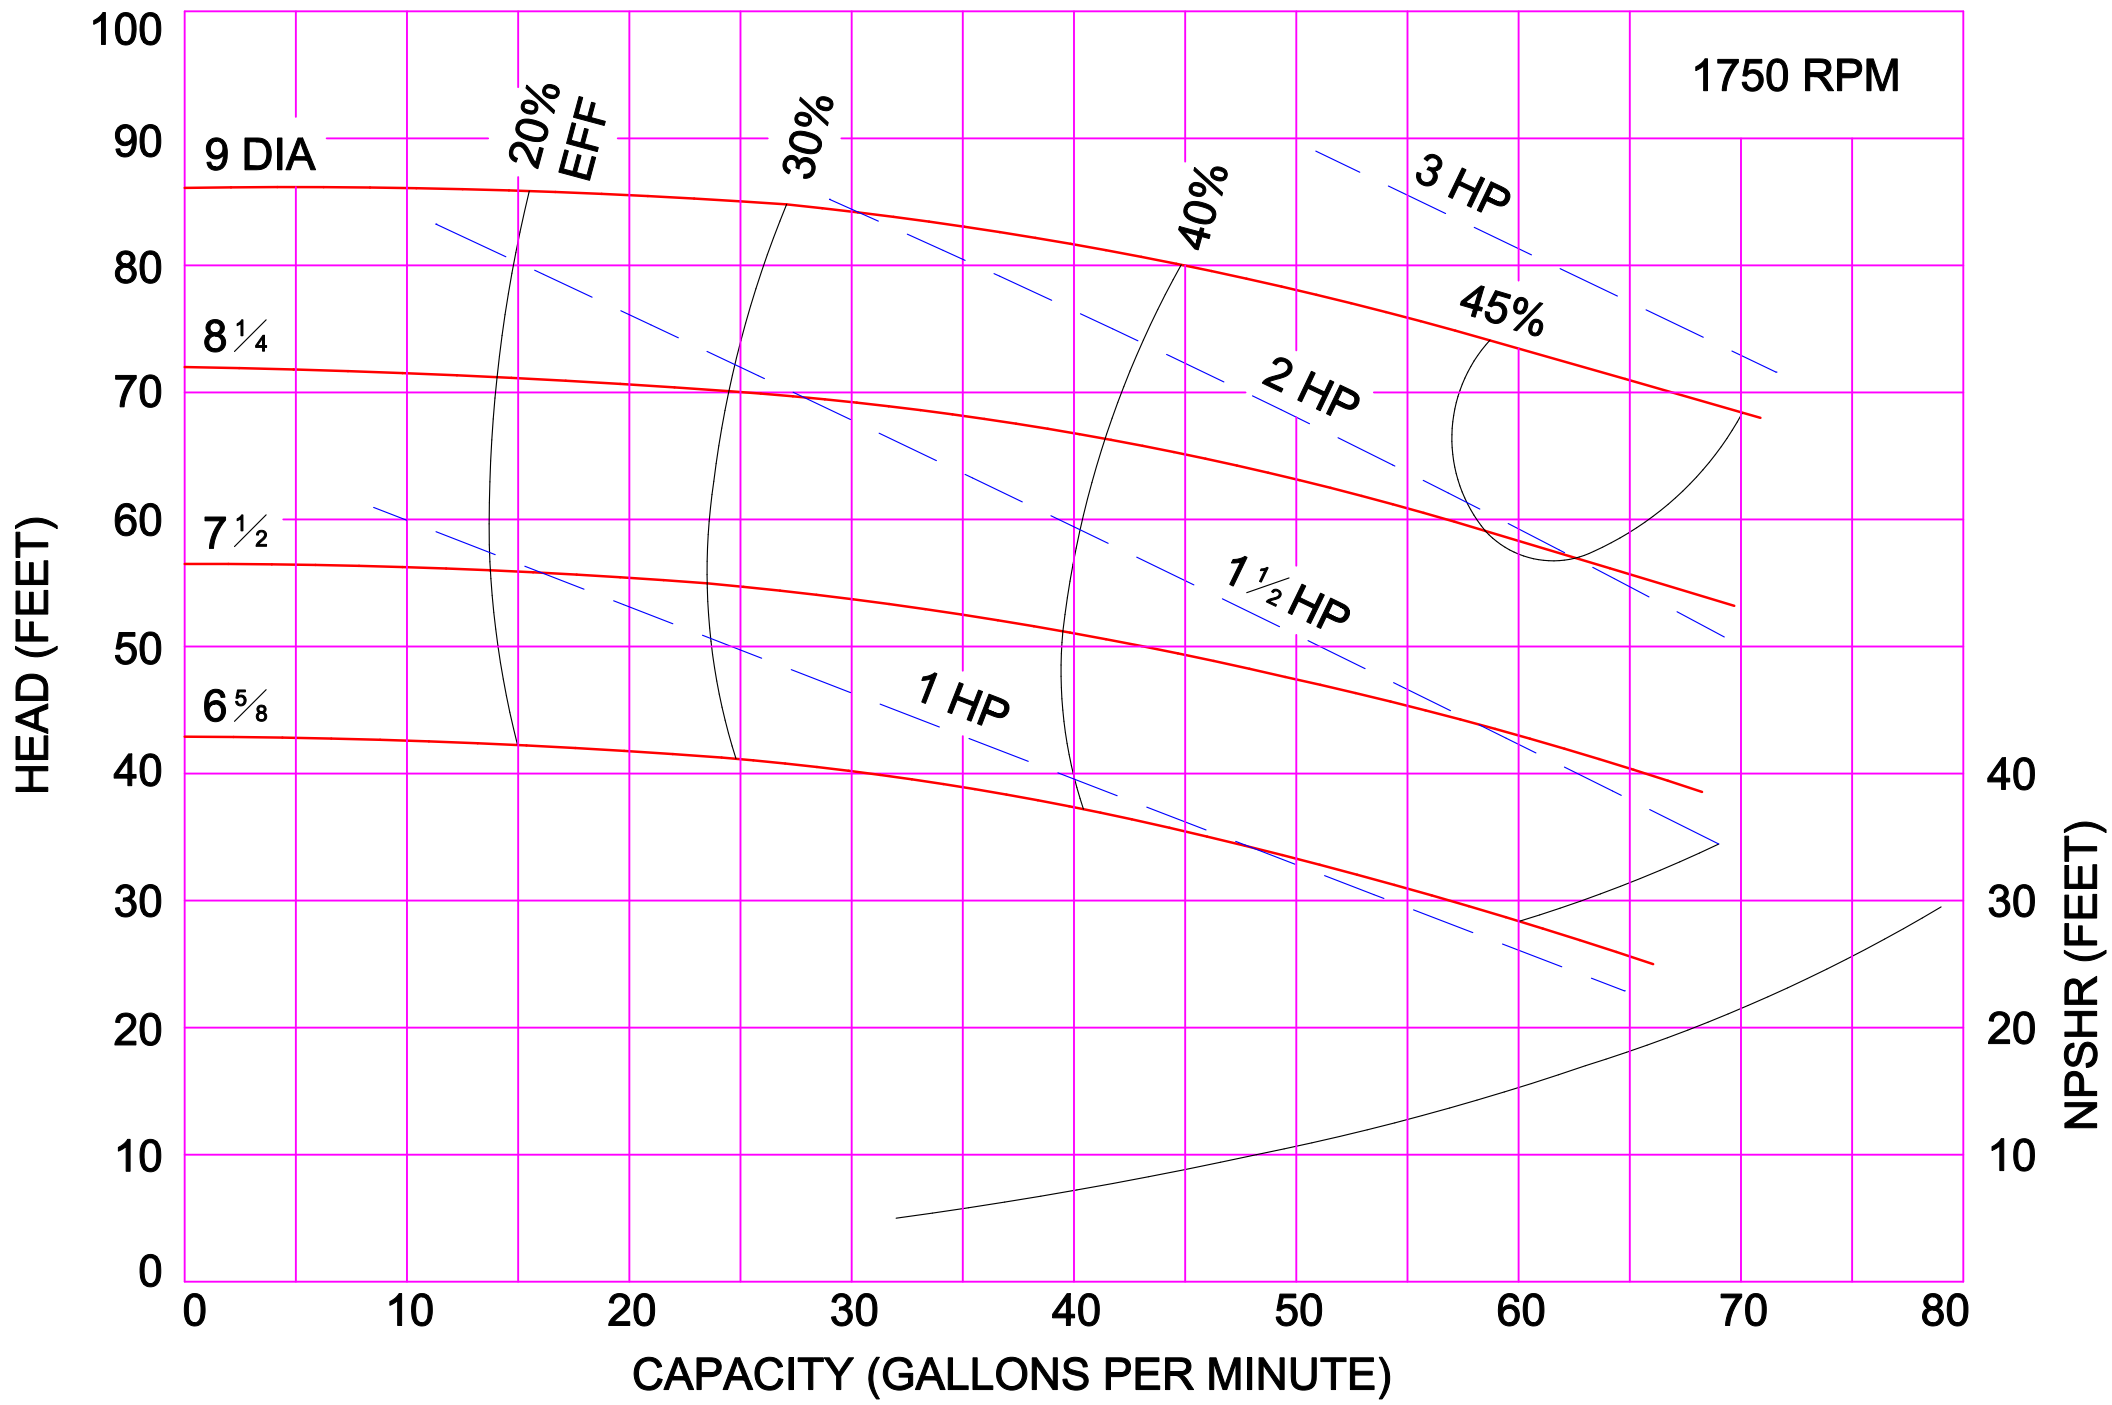

AMPCO PUMPS COMPANY, INC.
Z-SERIES 1½ x 1½