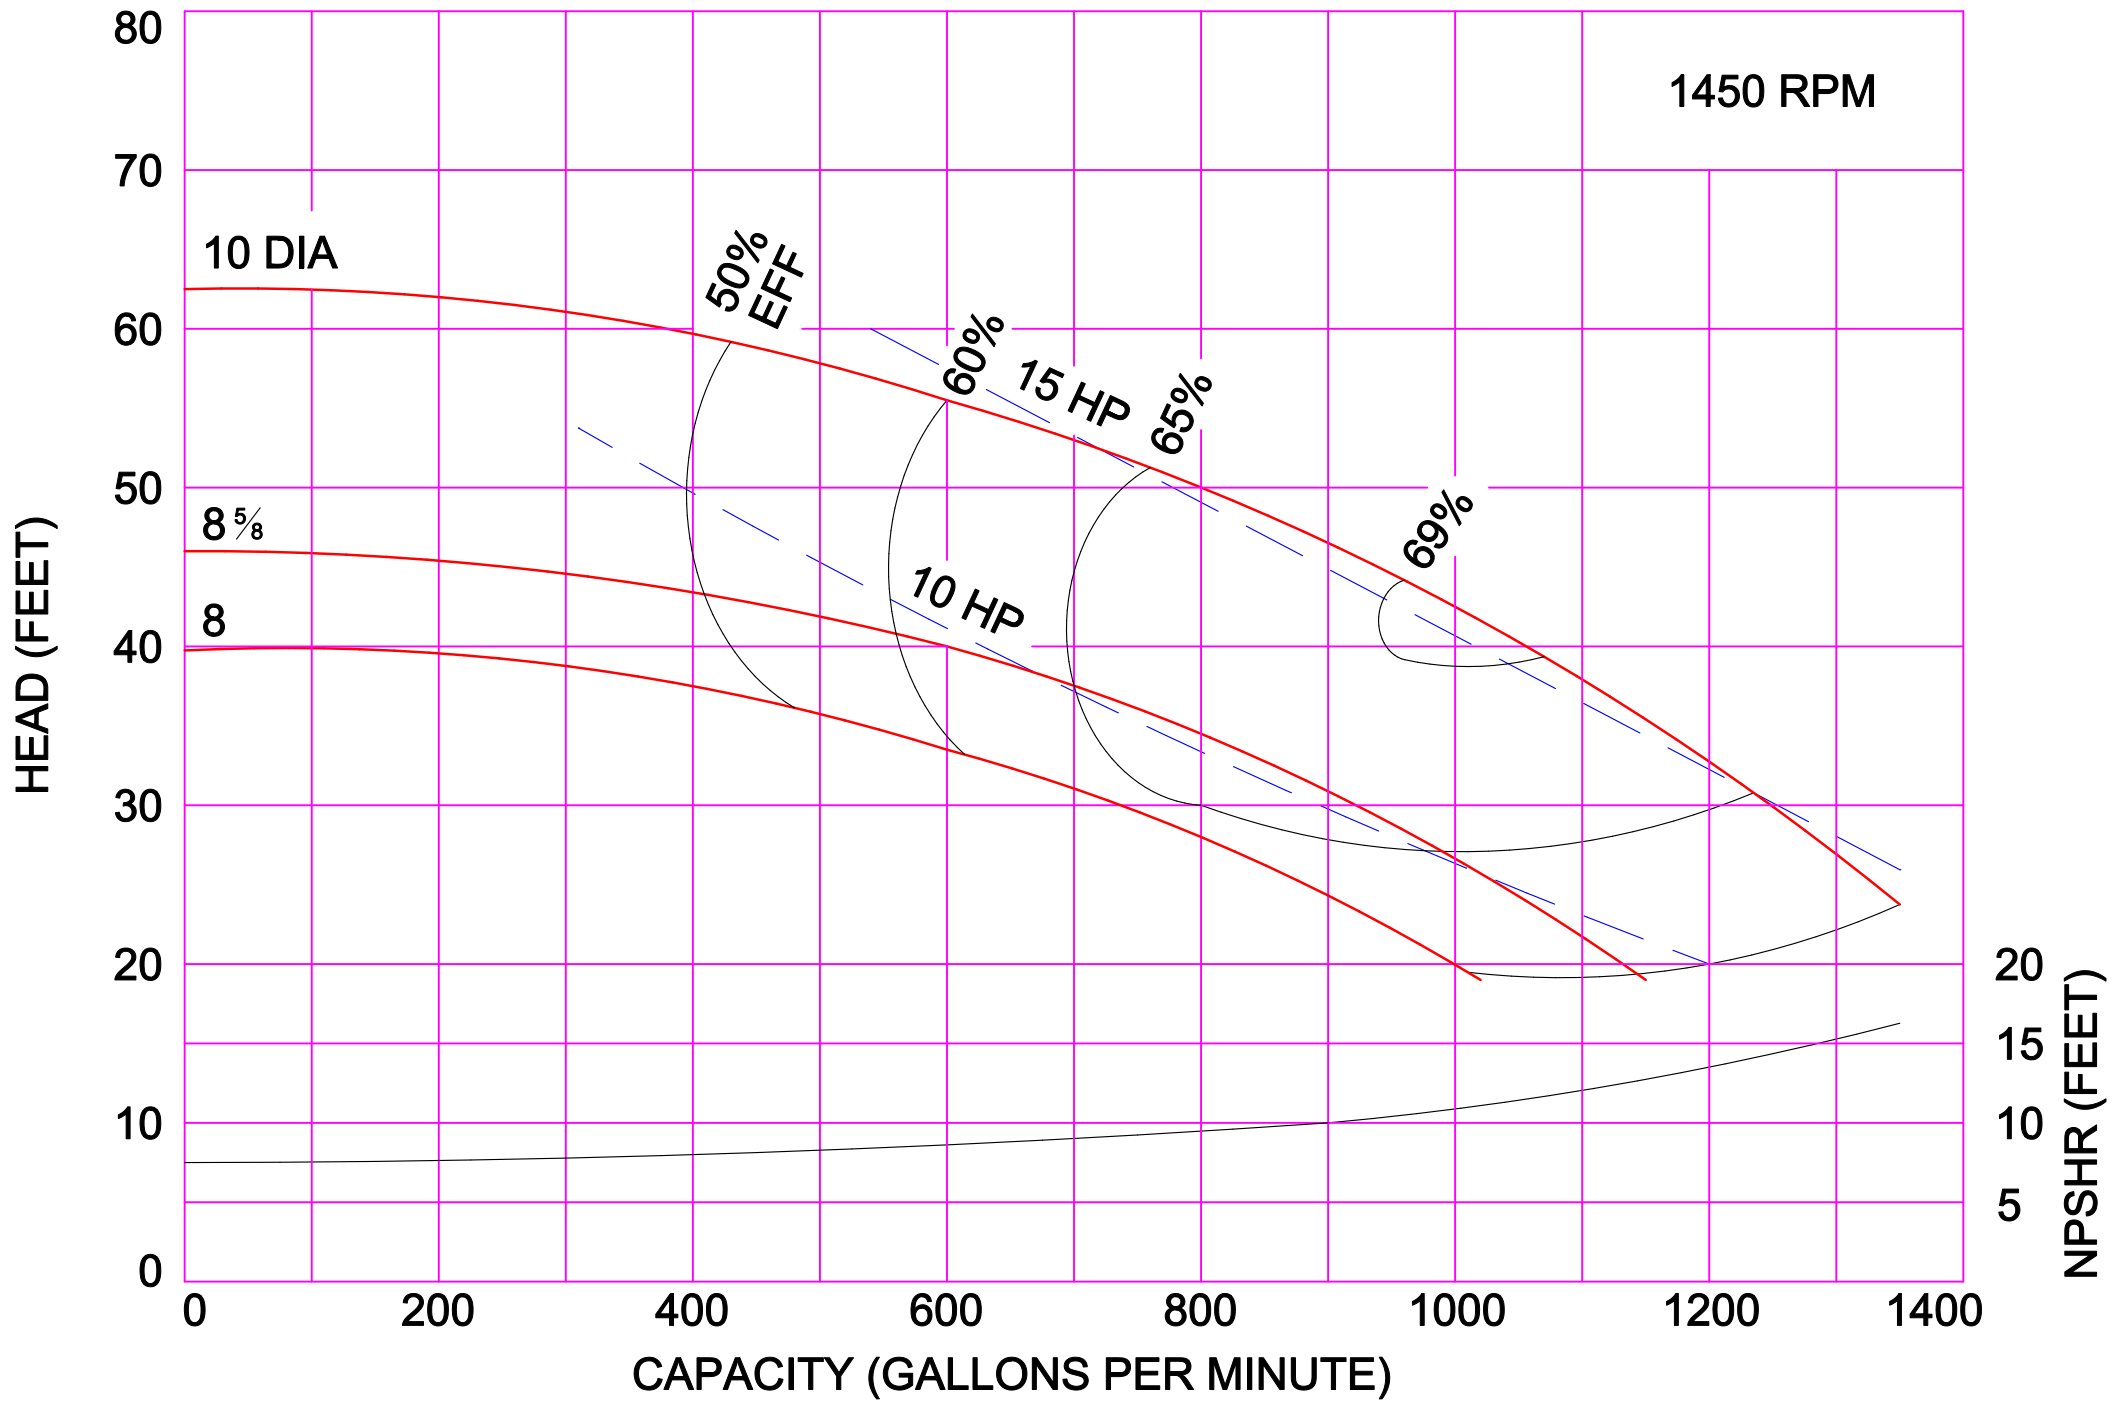

AMPCO PUMPS COMPANY, INC.
Z-SERIES 6 x 6

1450 RPM