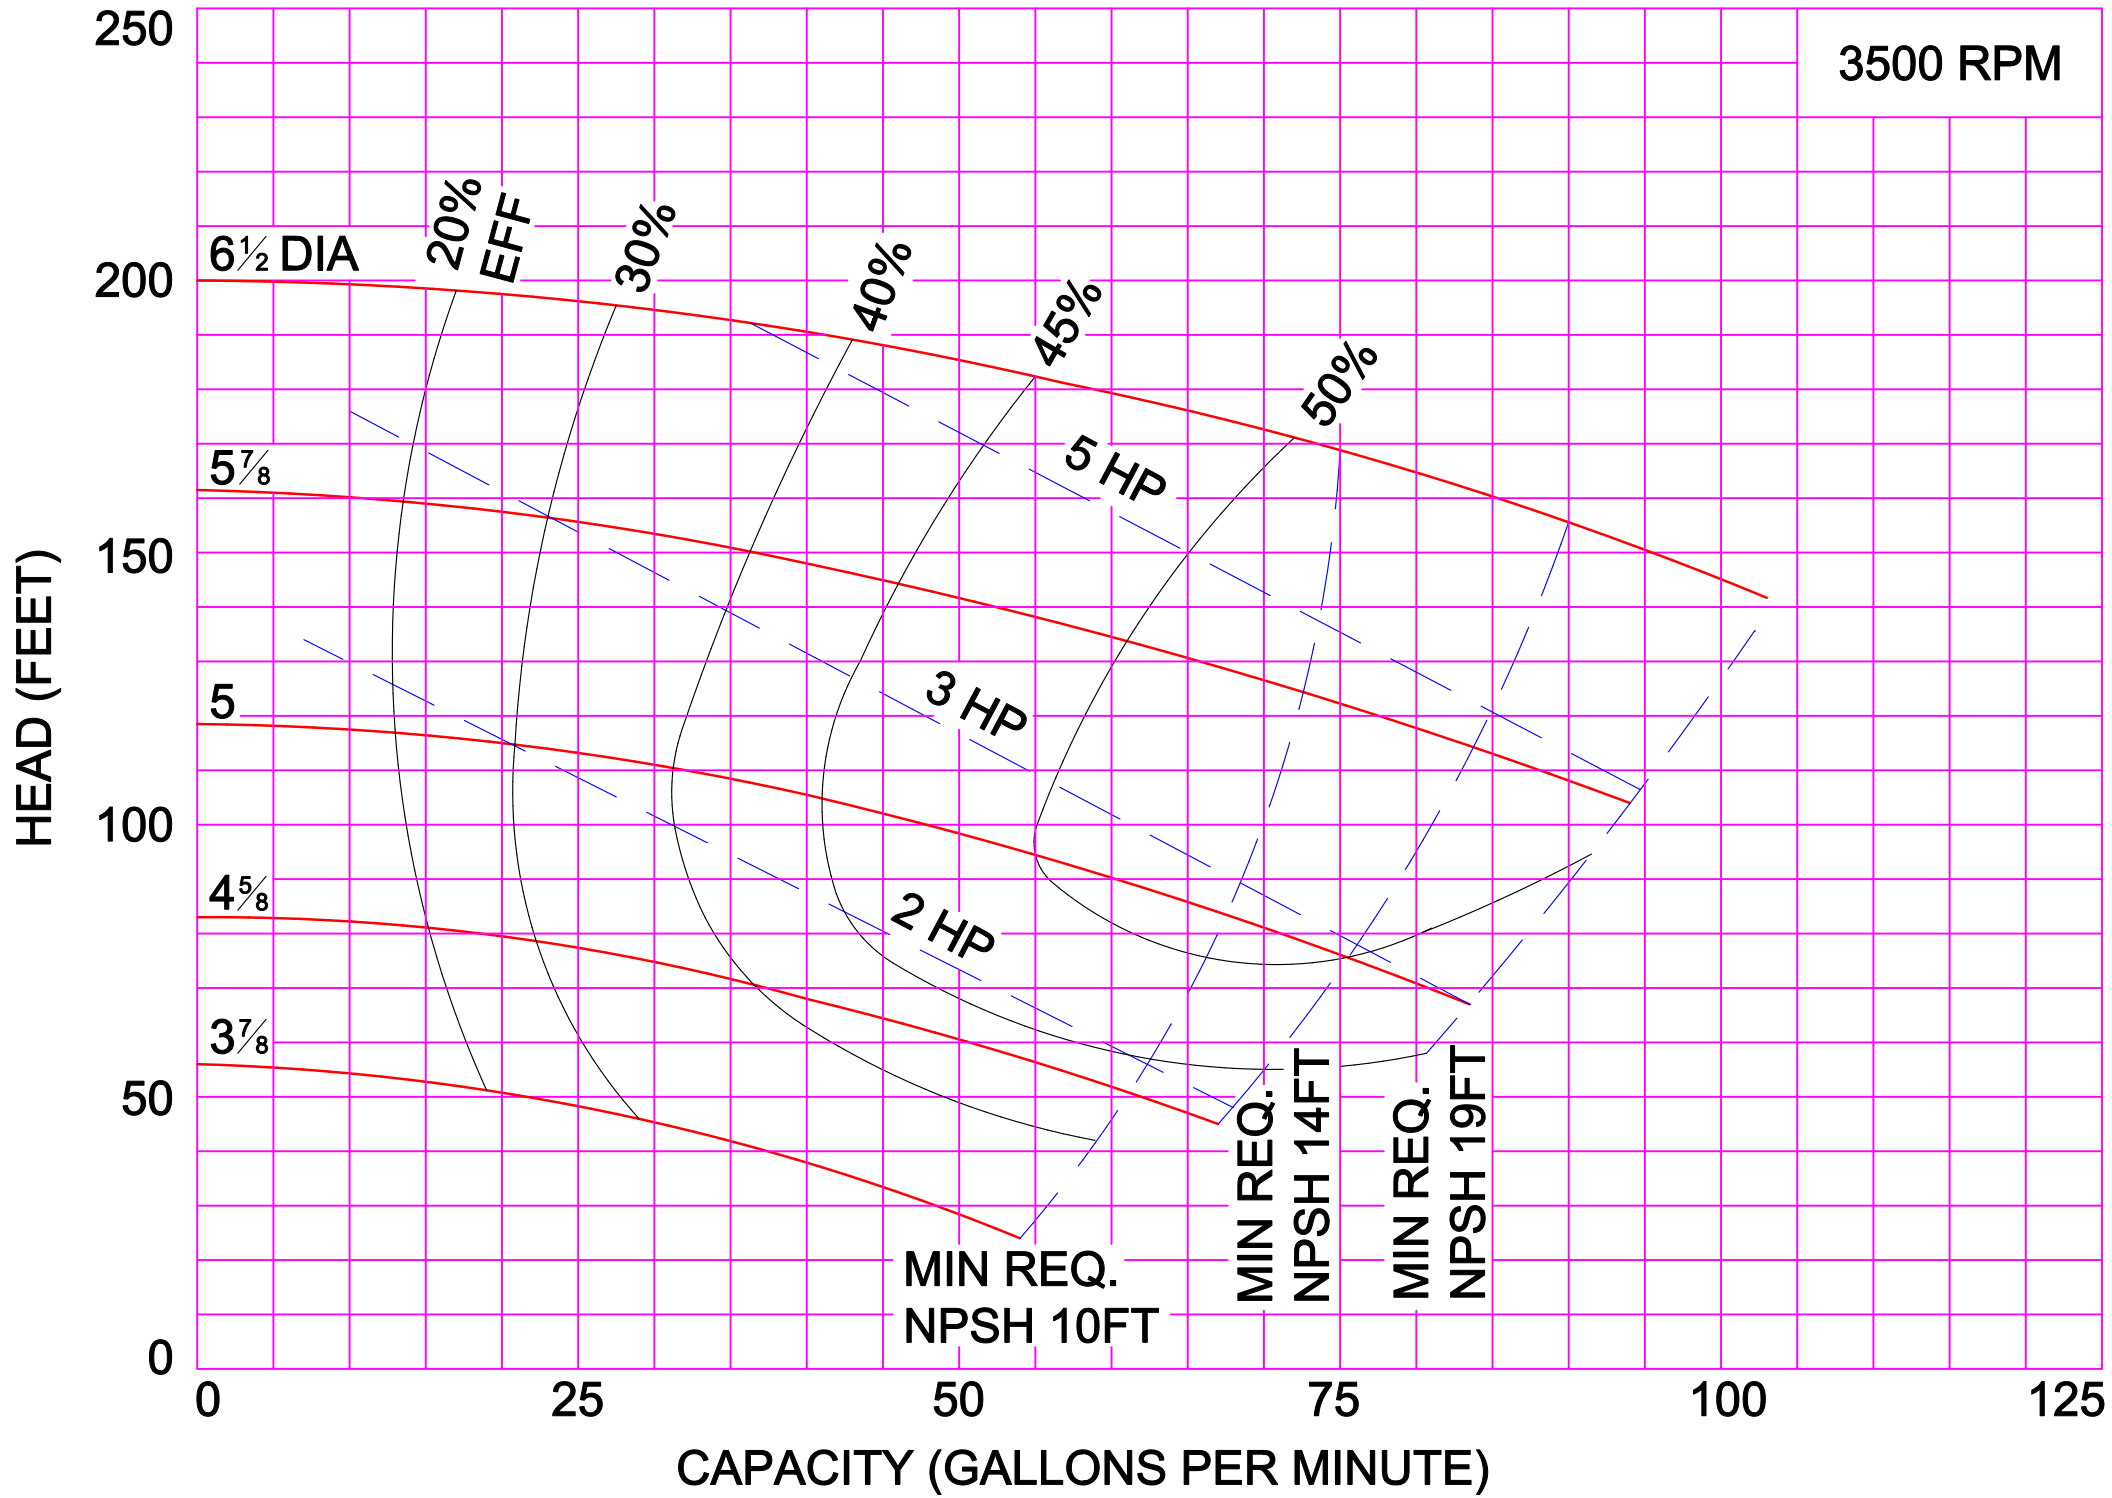

AMPCO PUMPS COMPANY, INC.
Z-SERIES 1½ x 1¼ STAINLESS STEEL

3500 RPM