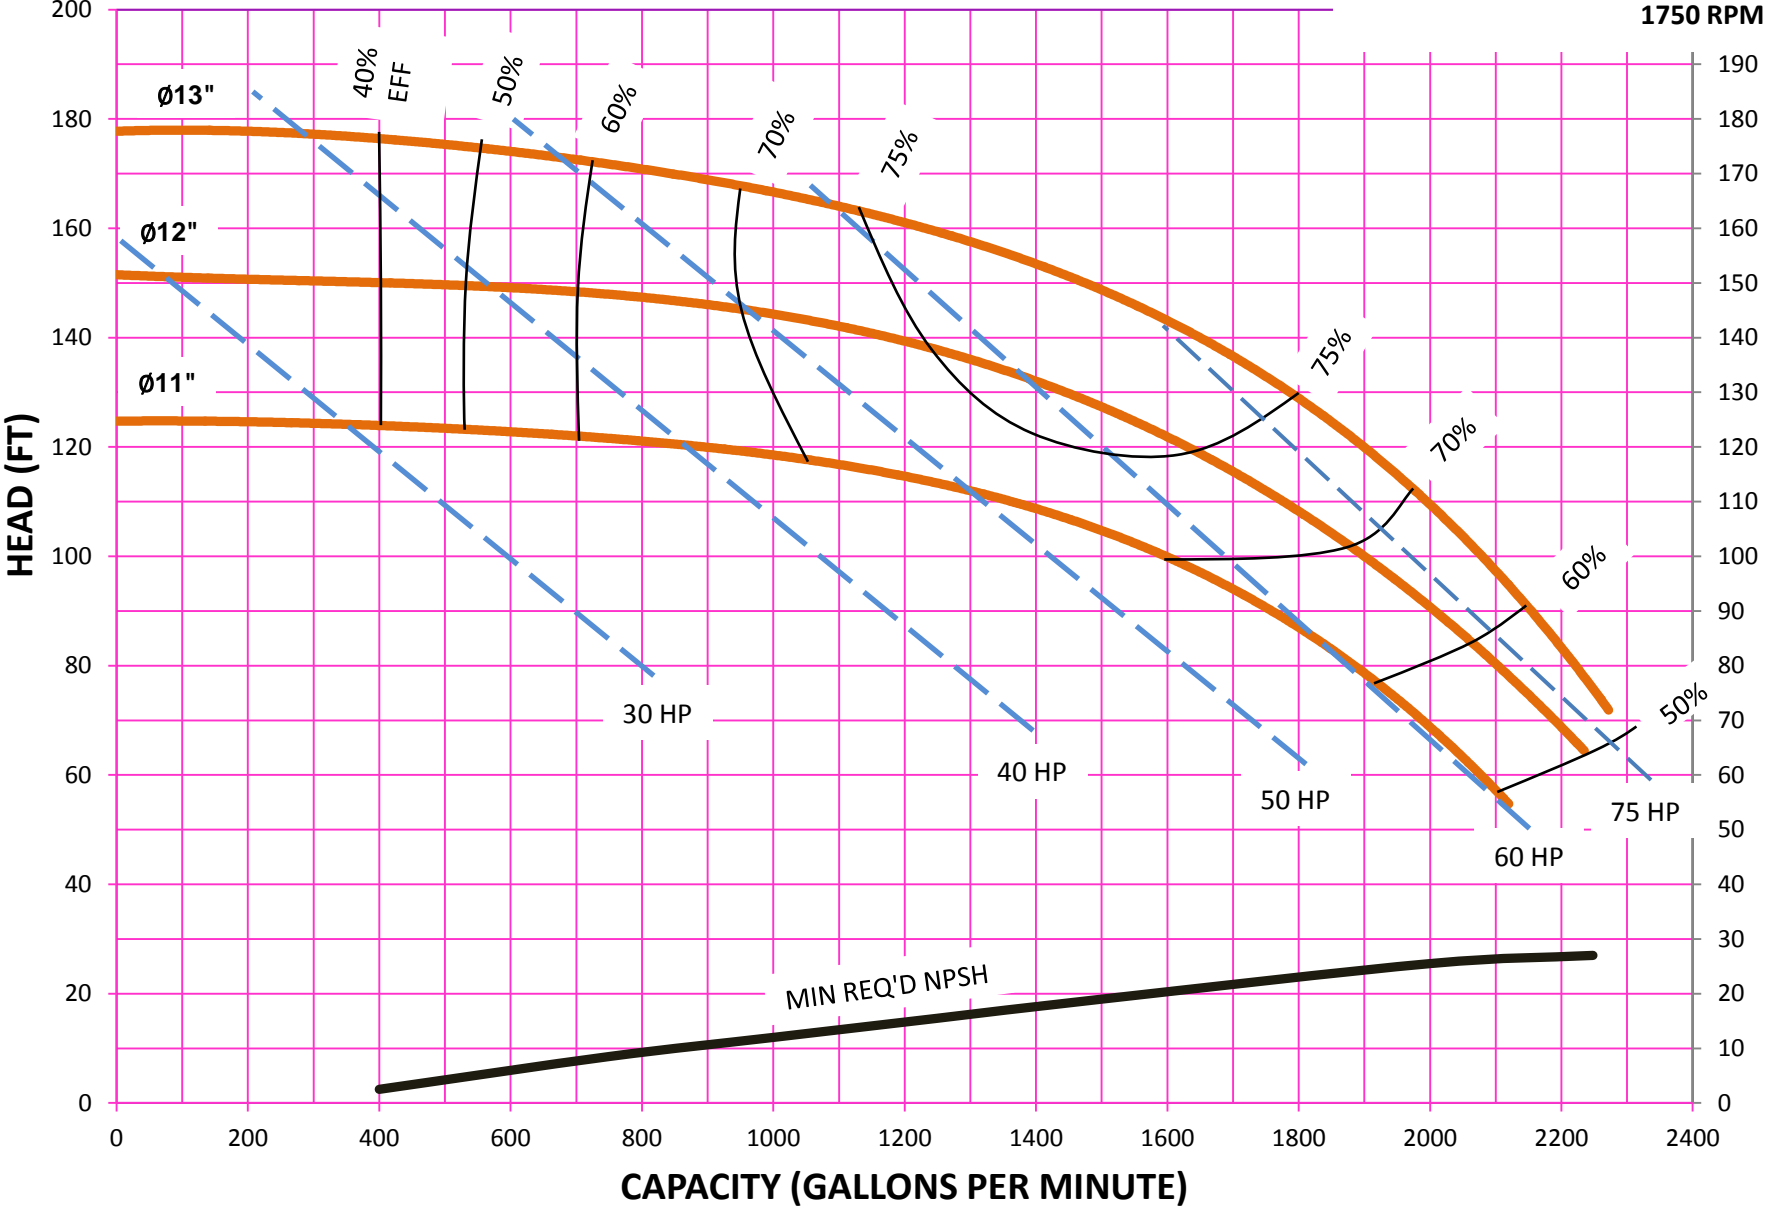

AMPCO PUMPS COMPANY, INC.
Z-SERIES 8 X 6 M
1750 RPM