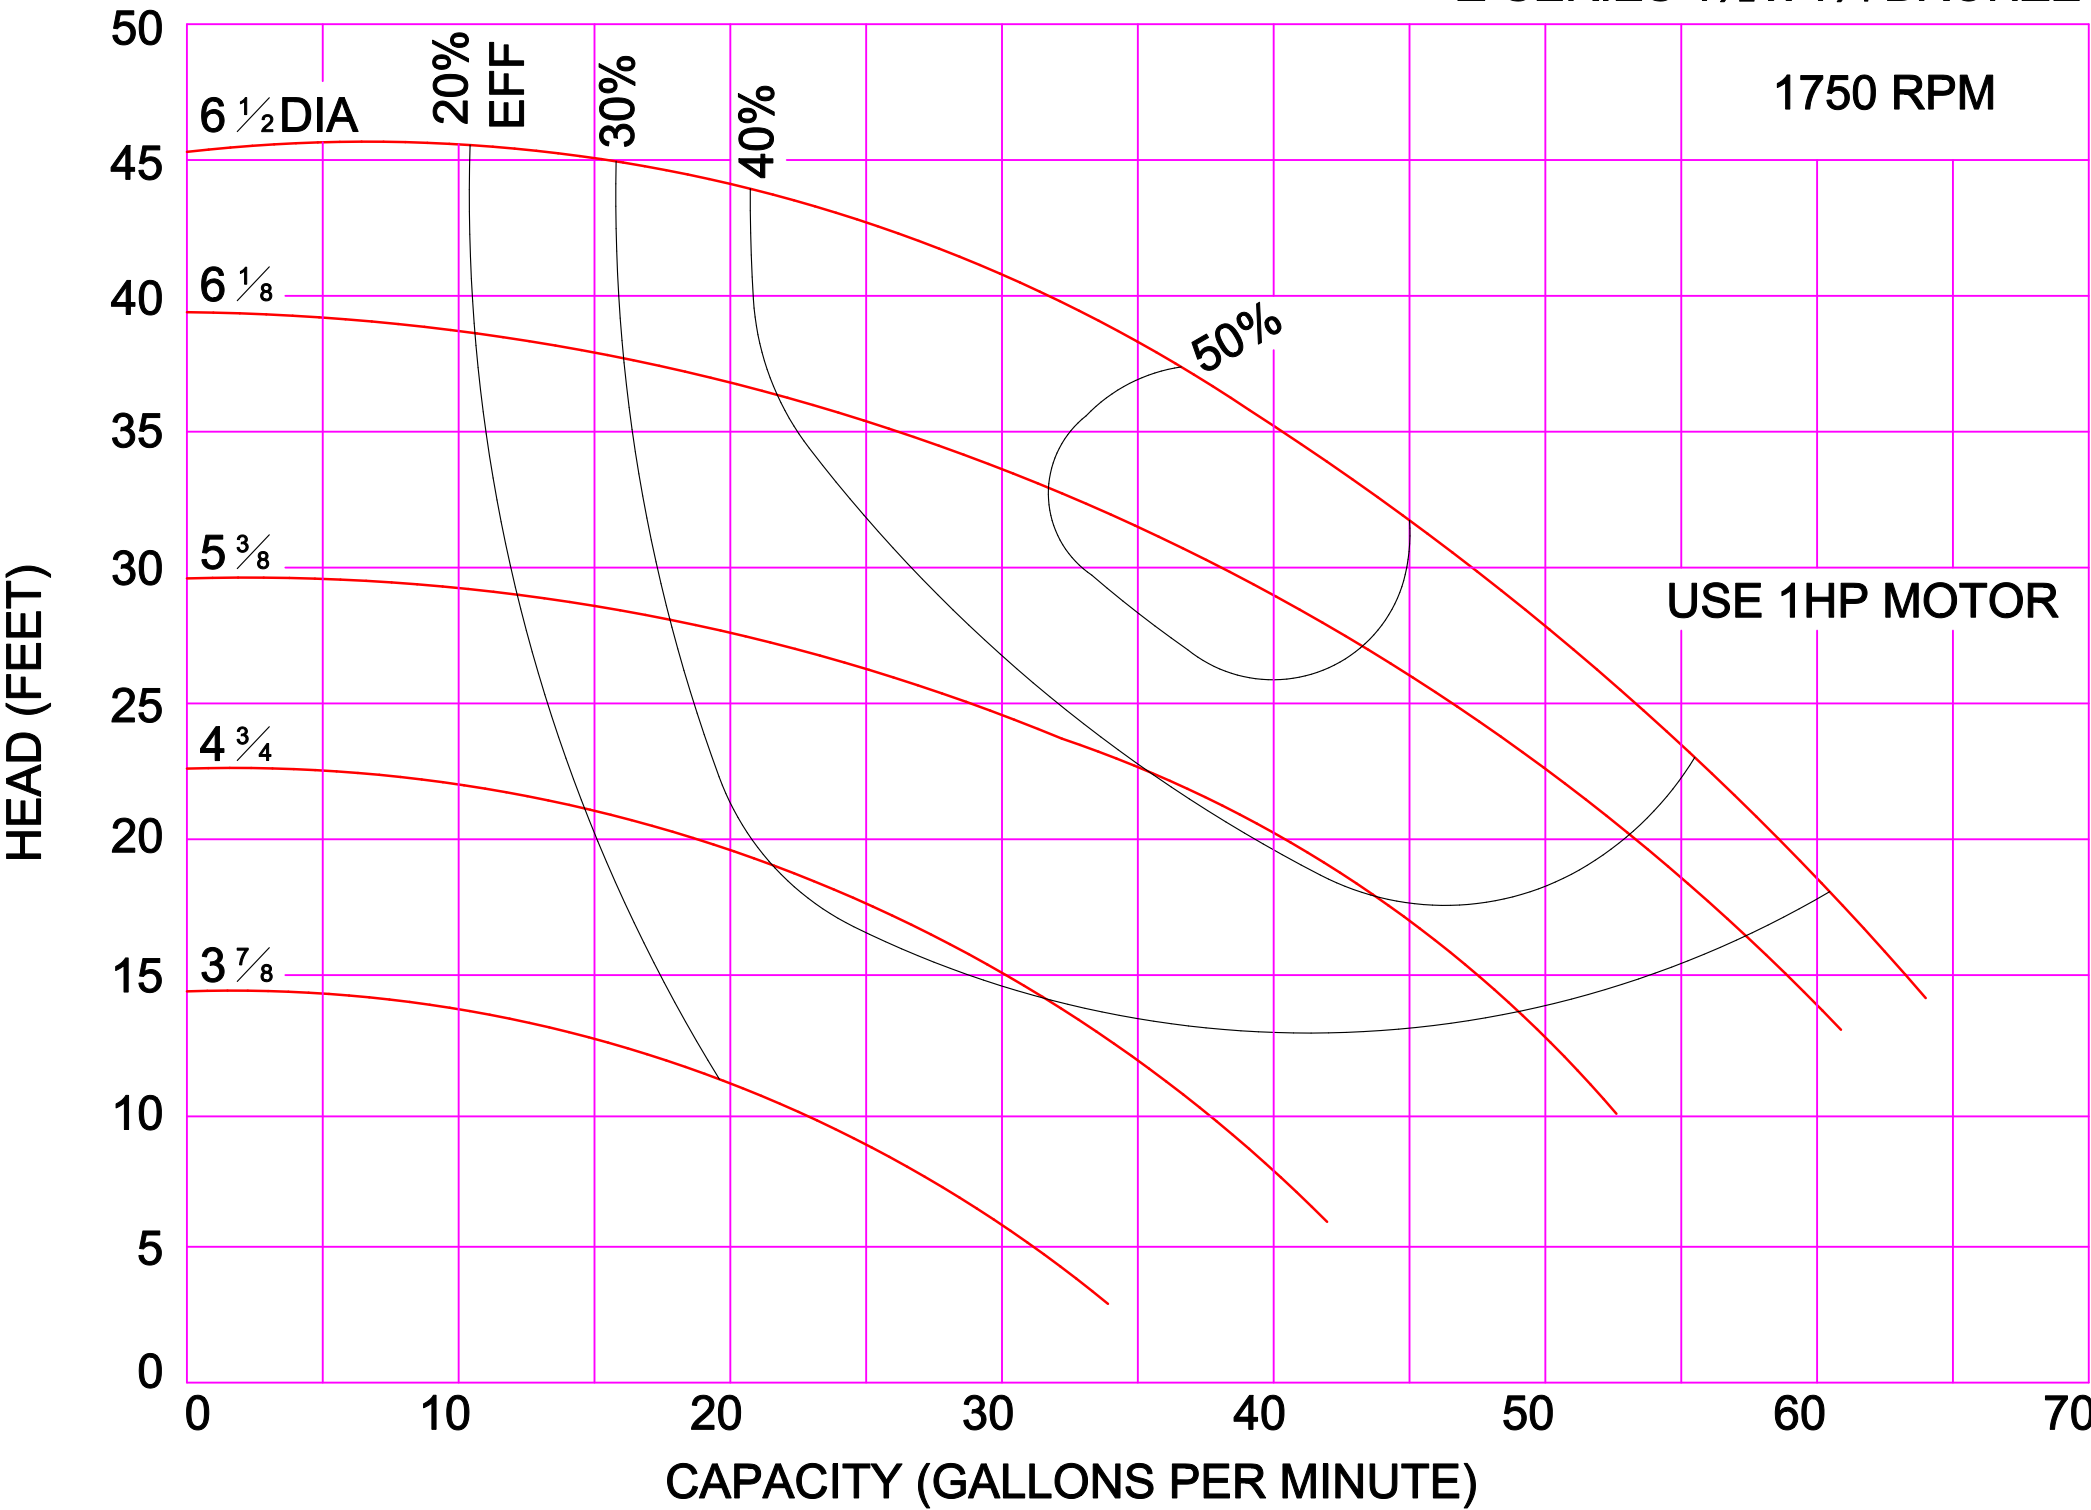

AMPCO PUMPS COMPANY, INC.
Z-SERIES 1½ x 1¼ BRONZE