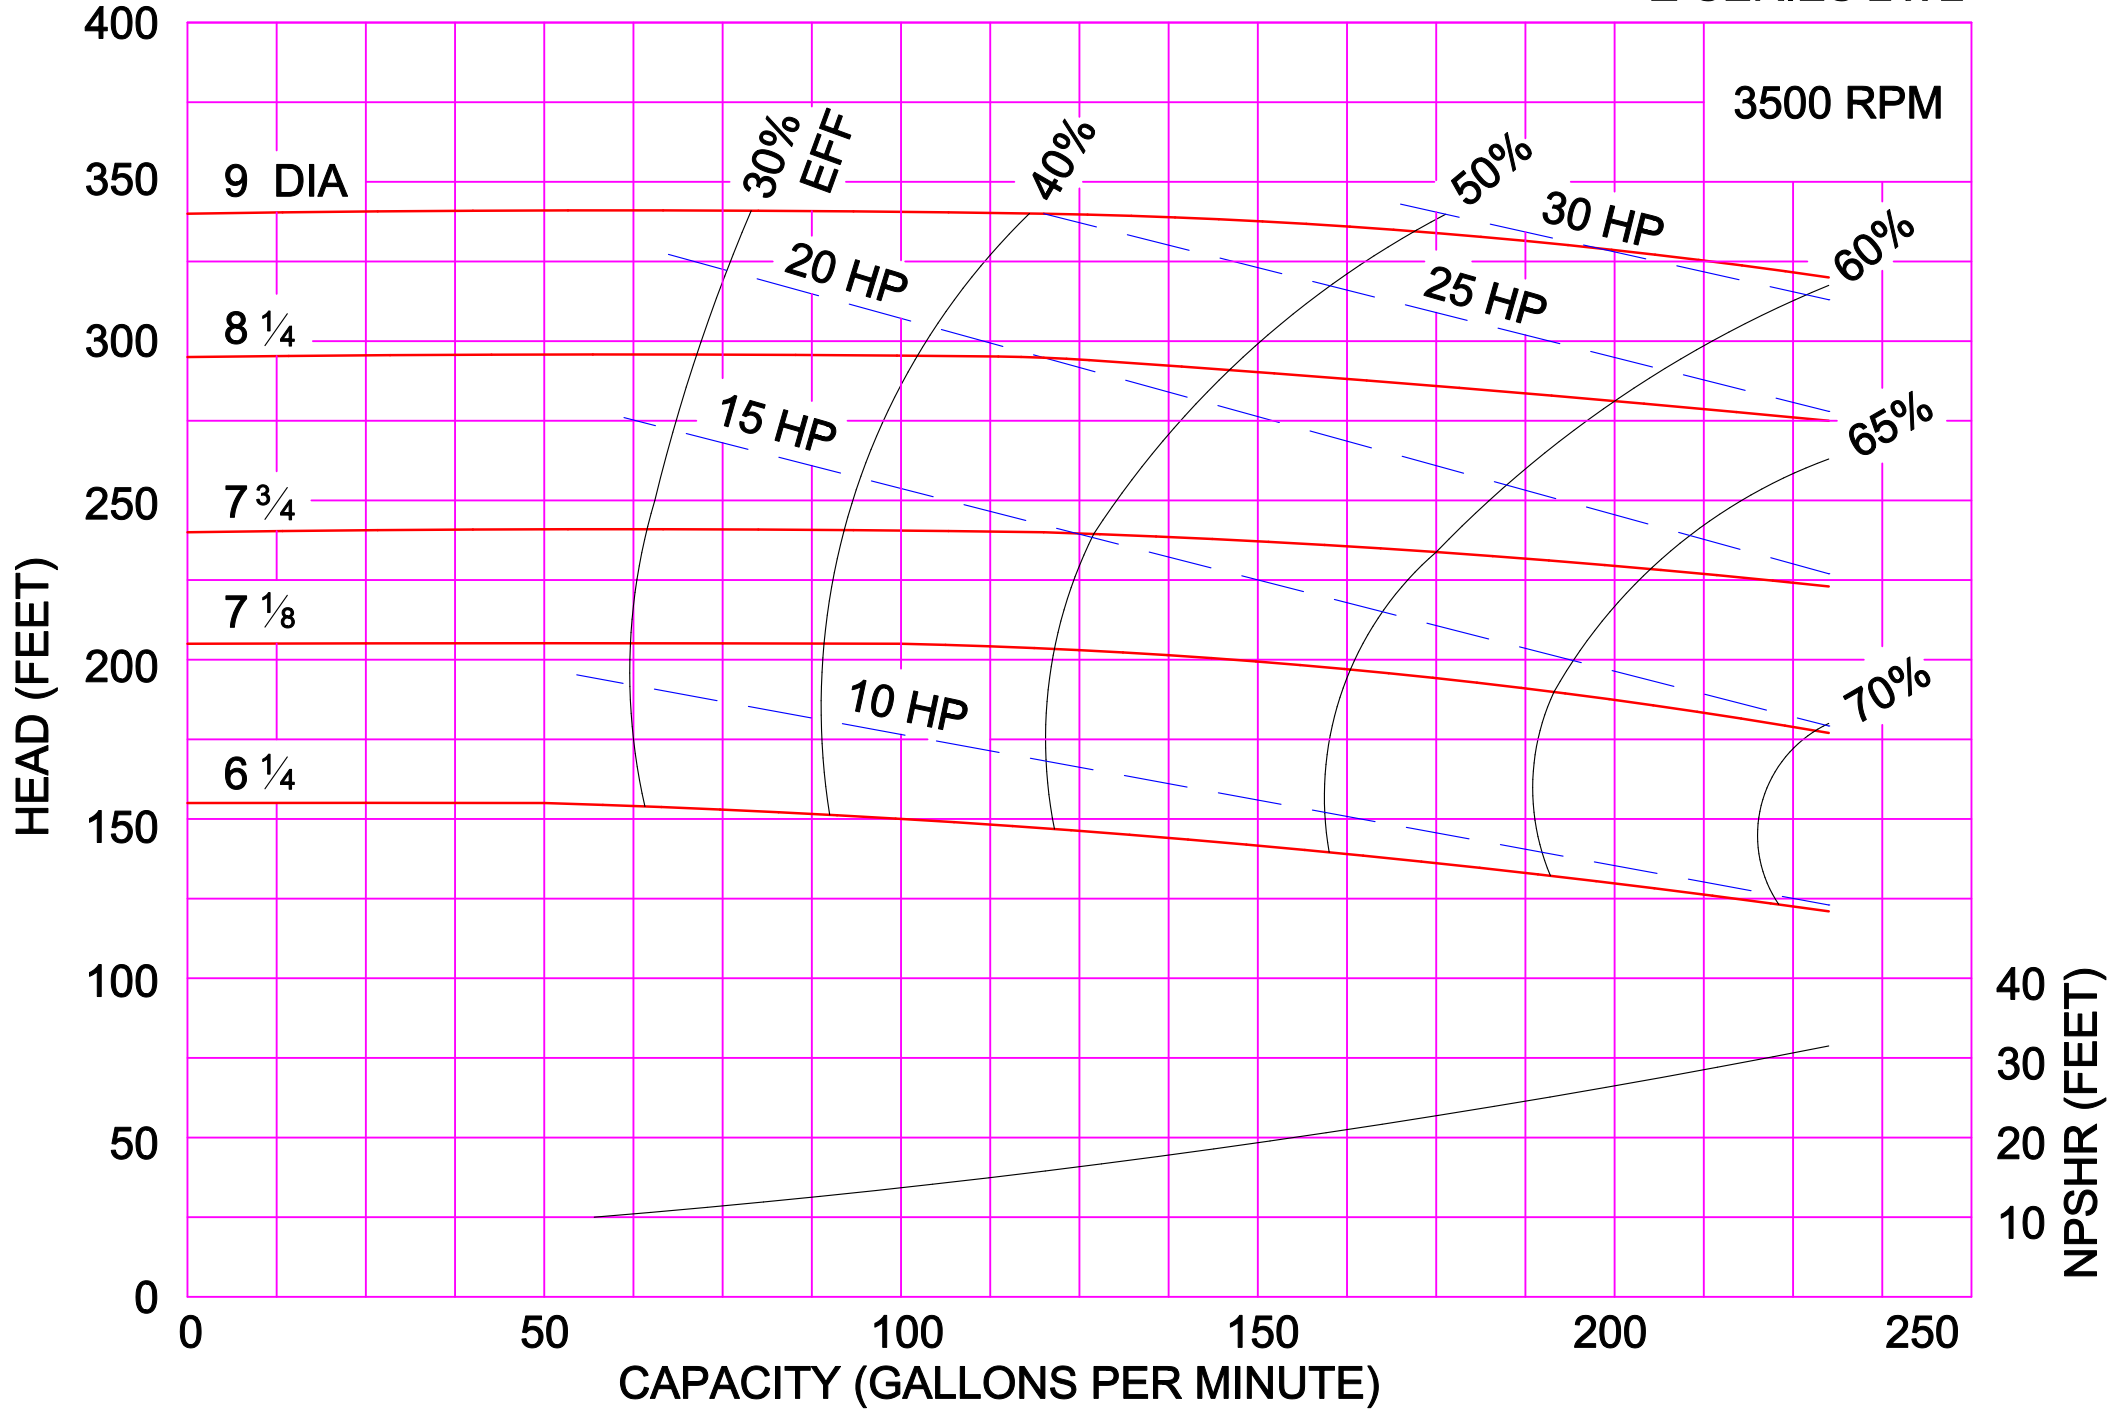

AMPCO PUMPS COMPANY, INC.
Z-SERIES 2 x 2