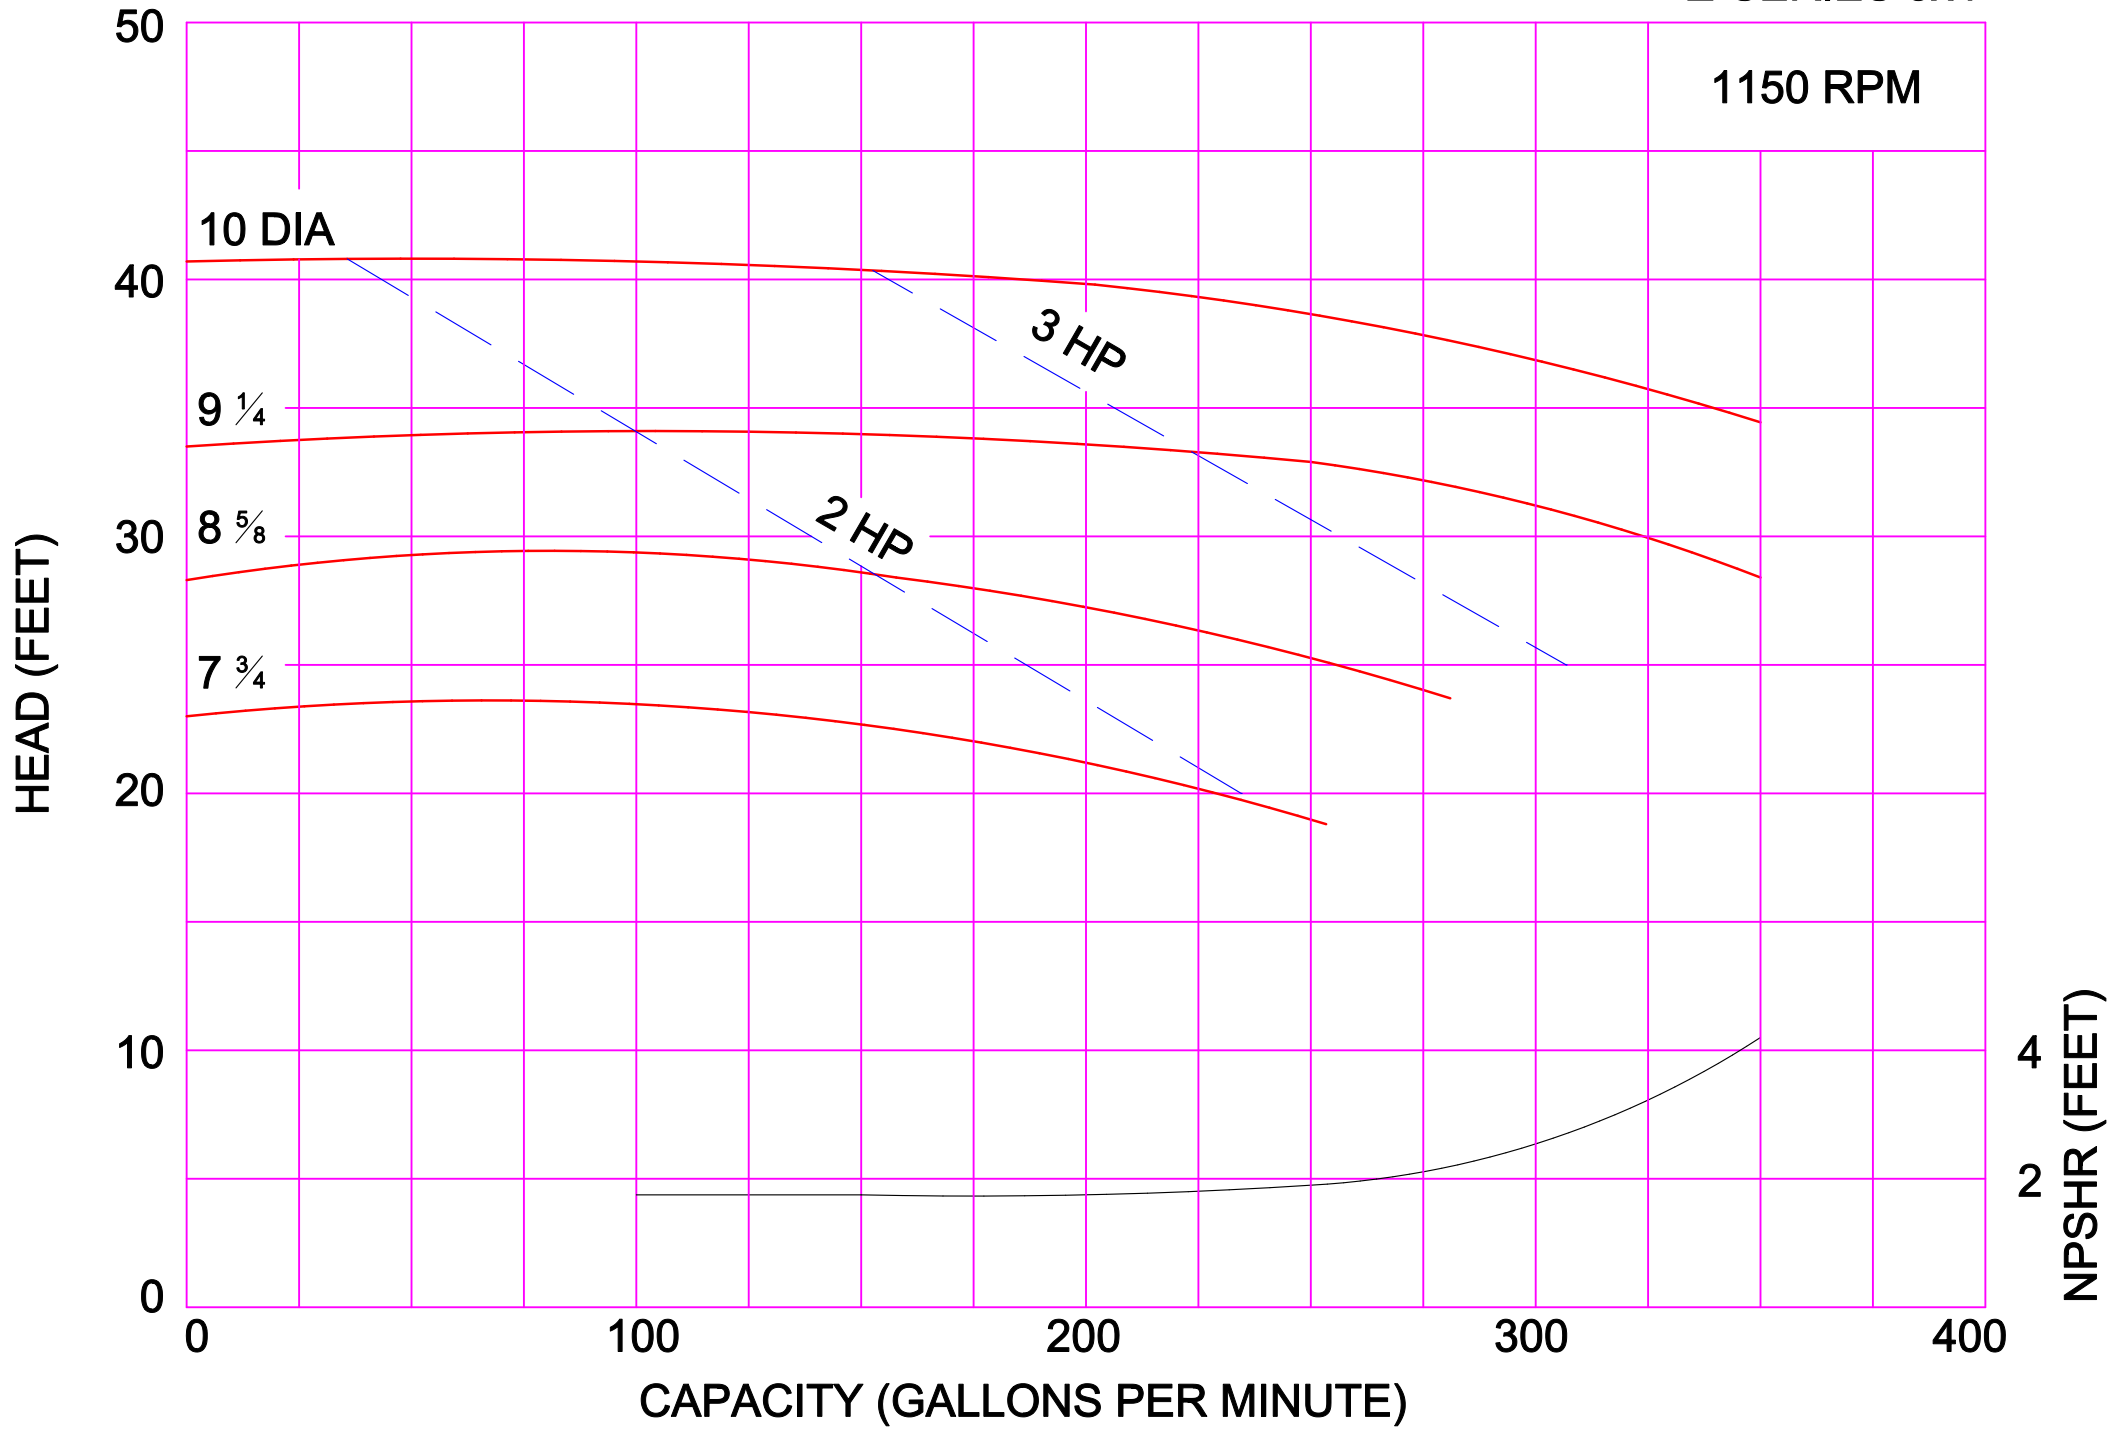

AMPCO PUMPS COMPANY, INC.
Z-SERIES 5x4

1150 RPM