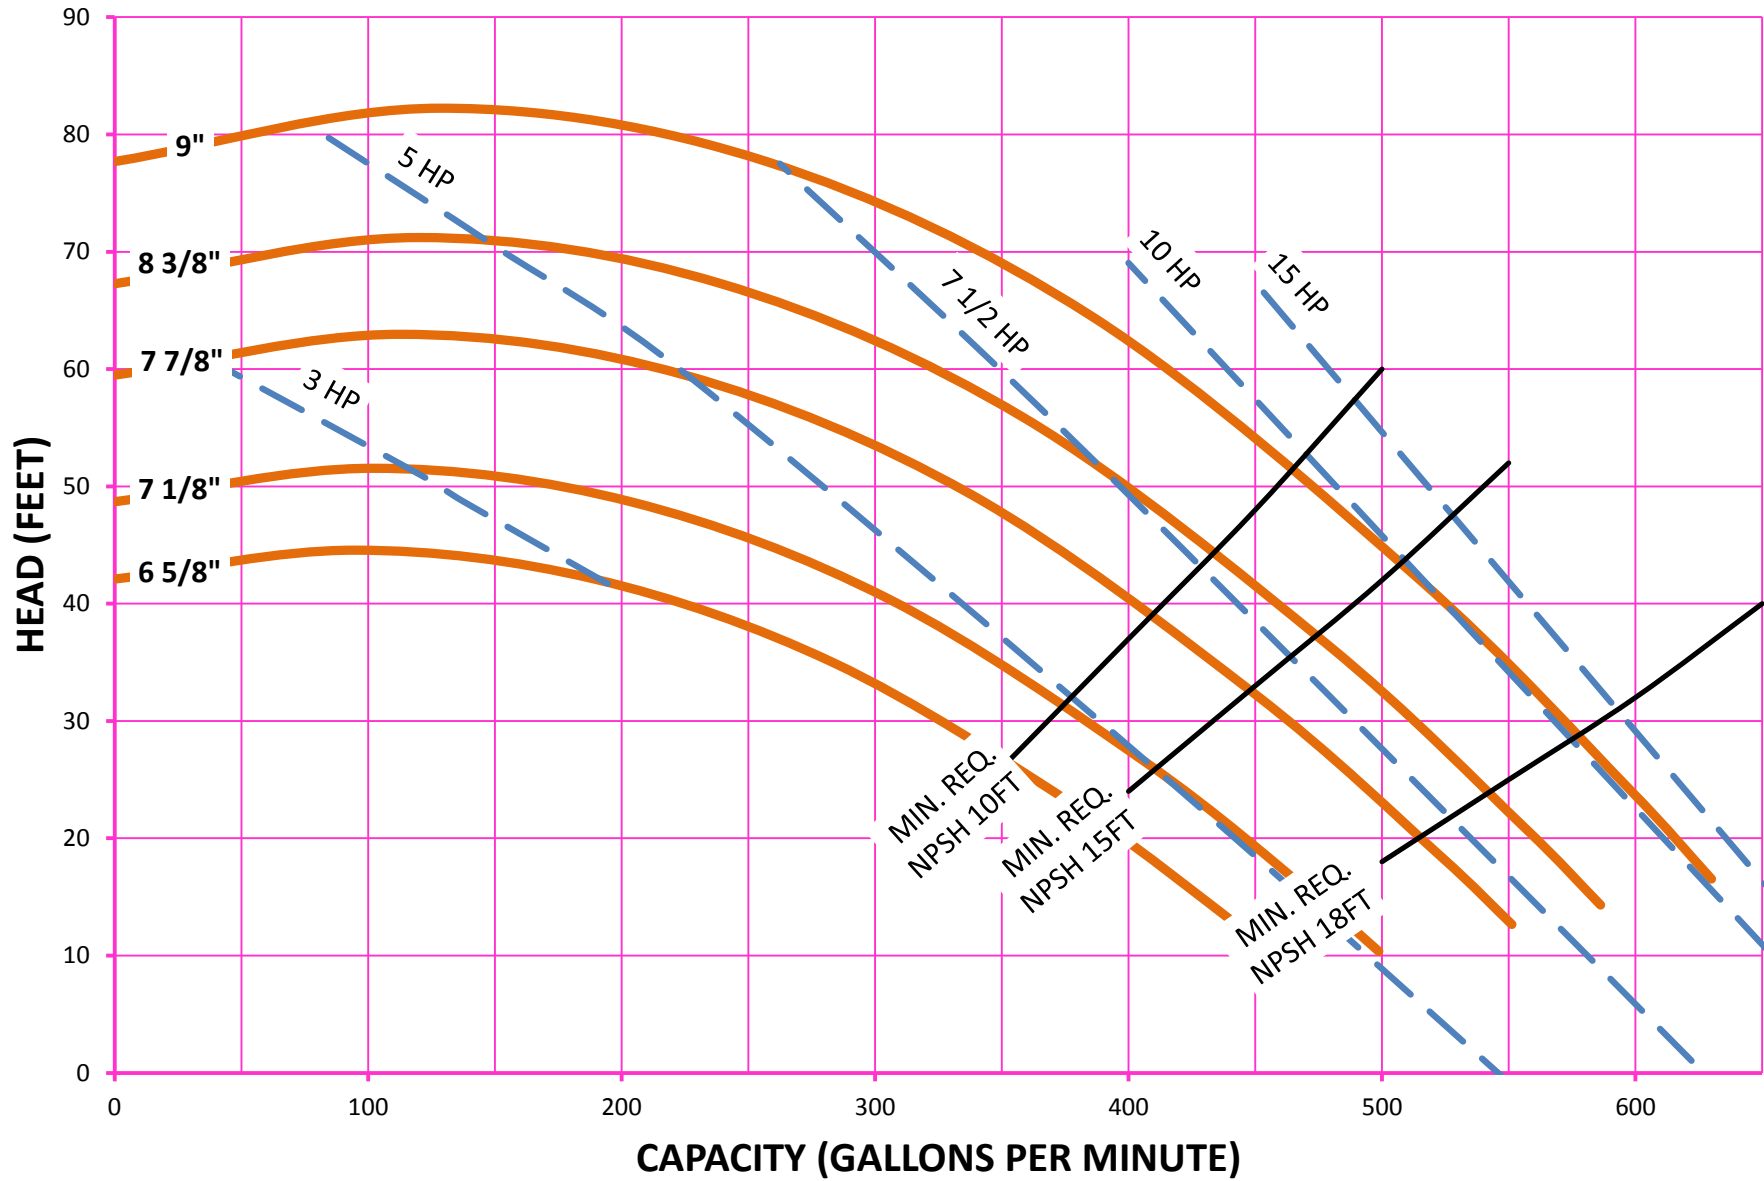

AMPCO PUMPS COMPANY, INC.
Z-SERIES 3 x 2½

1750 RPM

1750 RPM

AMPCO PUMPS COMPANY, INC.
Z-SERIES 4x3C
1750 RPM

AMPCO PUMPS COMPANY, INC.
Z-SERIES 4 x 3L

AMPCO PUMPS COMPANY, INC.
Z-SERIES 5 x 4

AMPCO PUMPS COMPANY, INC.
Z-SERIES 6 x 6