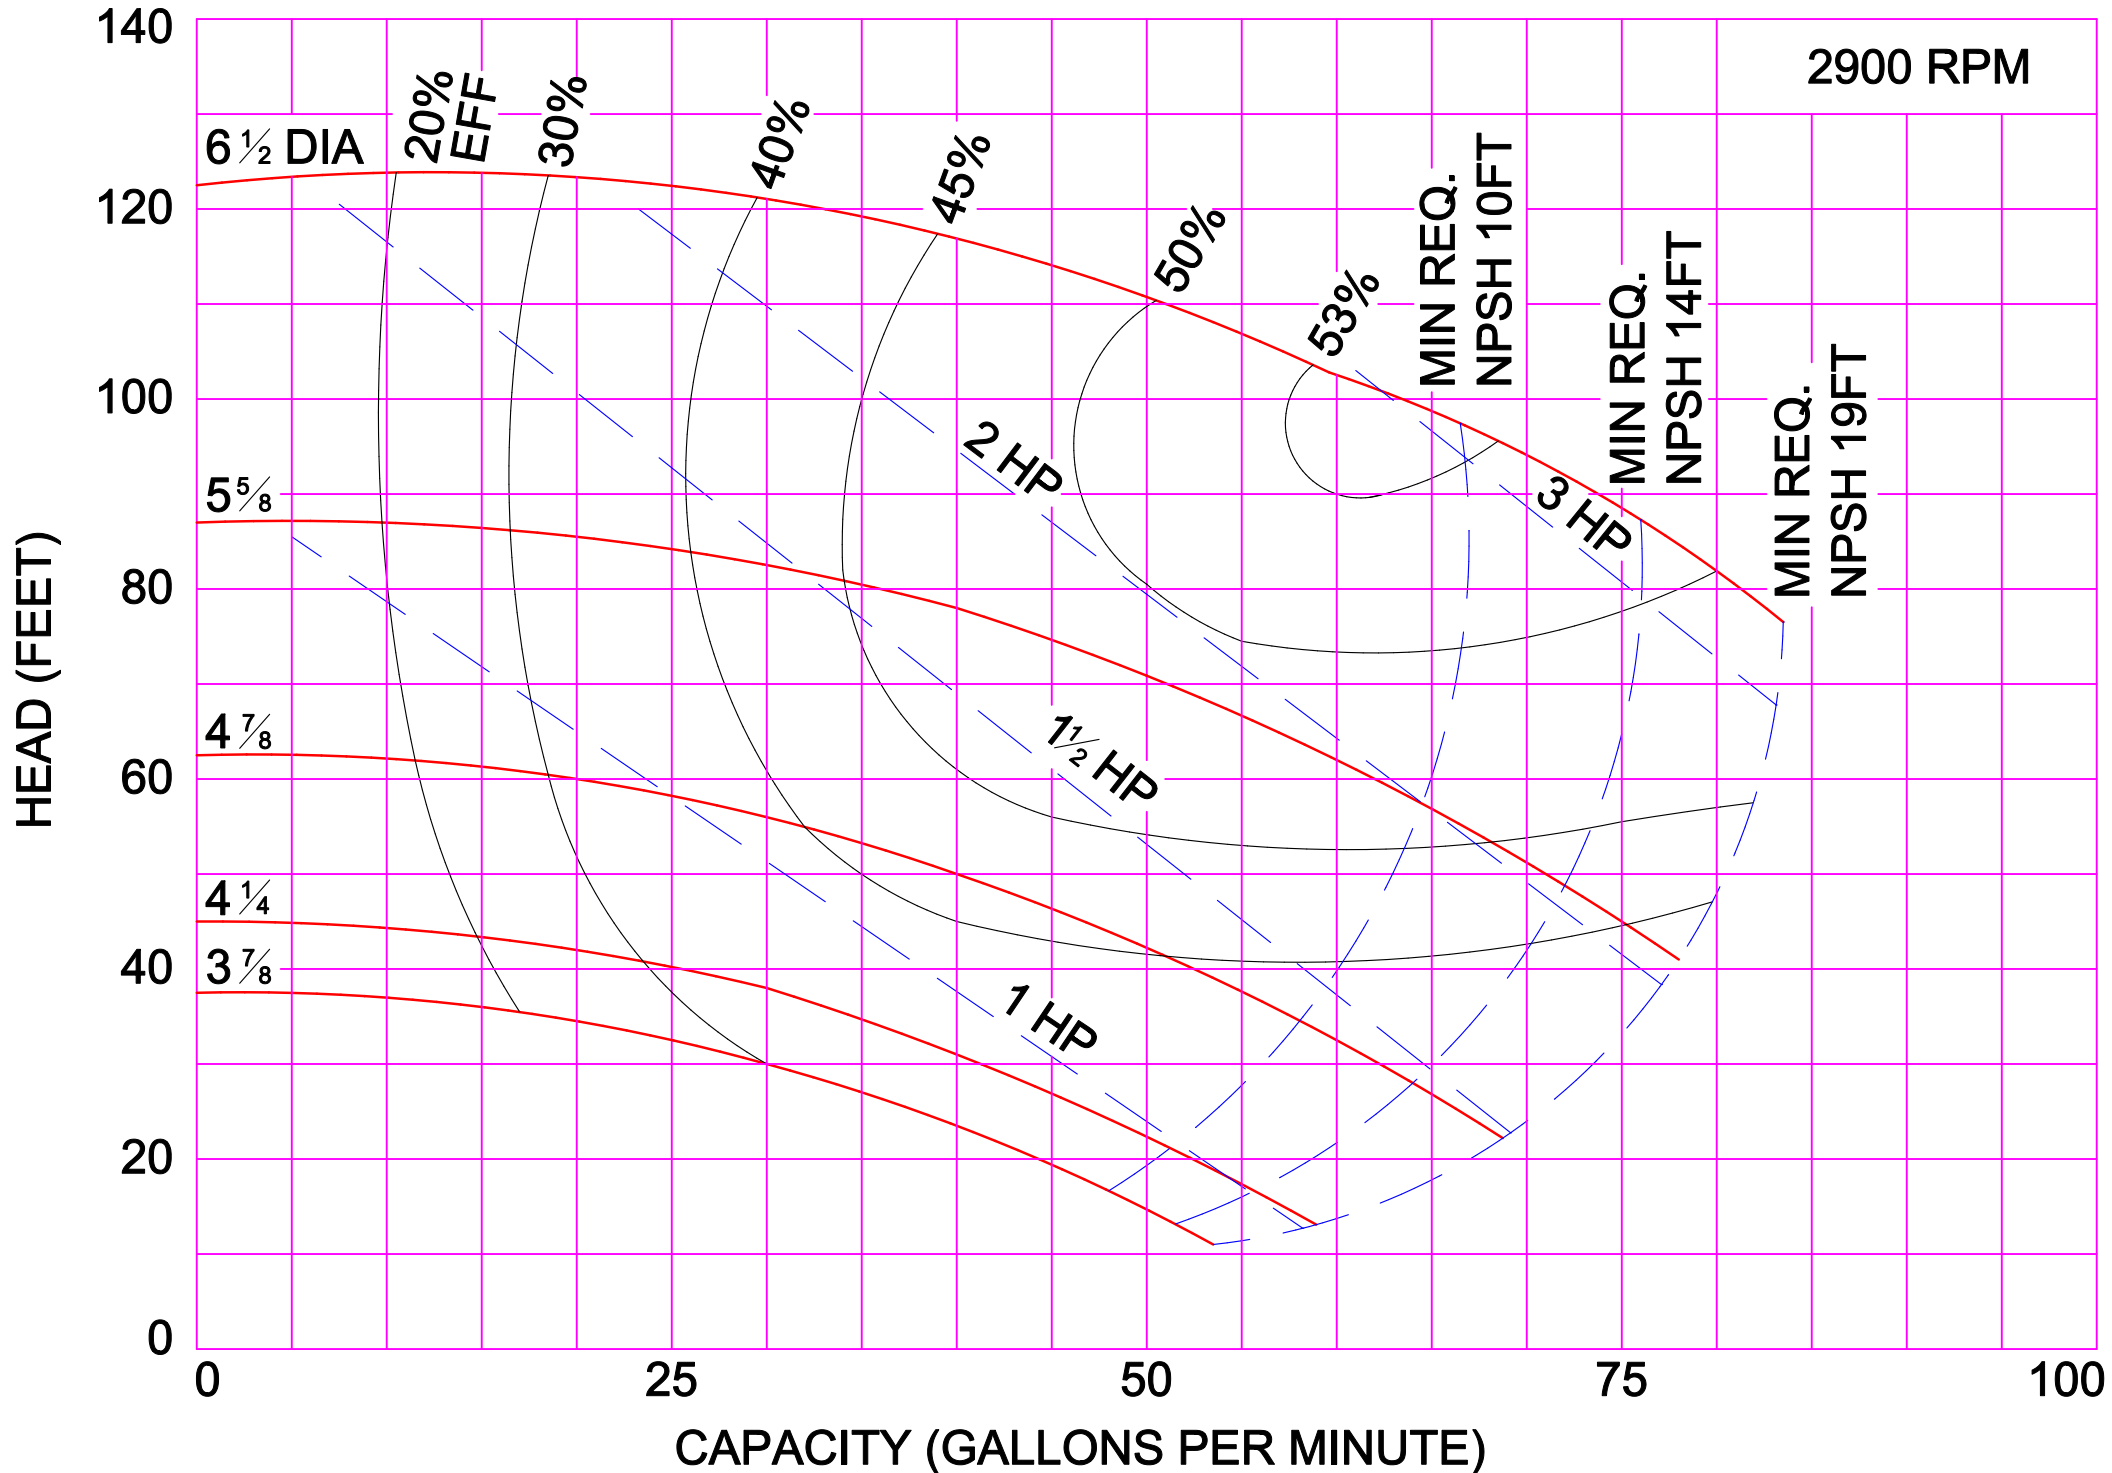

AMPCO PUMPS COMPANY, INC.
Z-SERIES 1½ x 1¼ BRONZE

2900 RPM