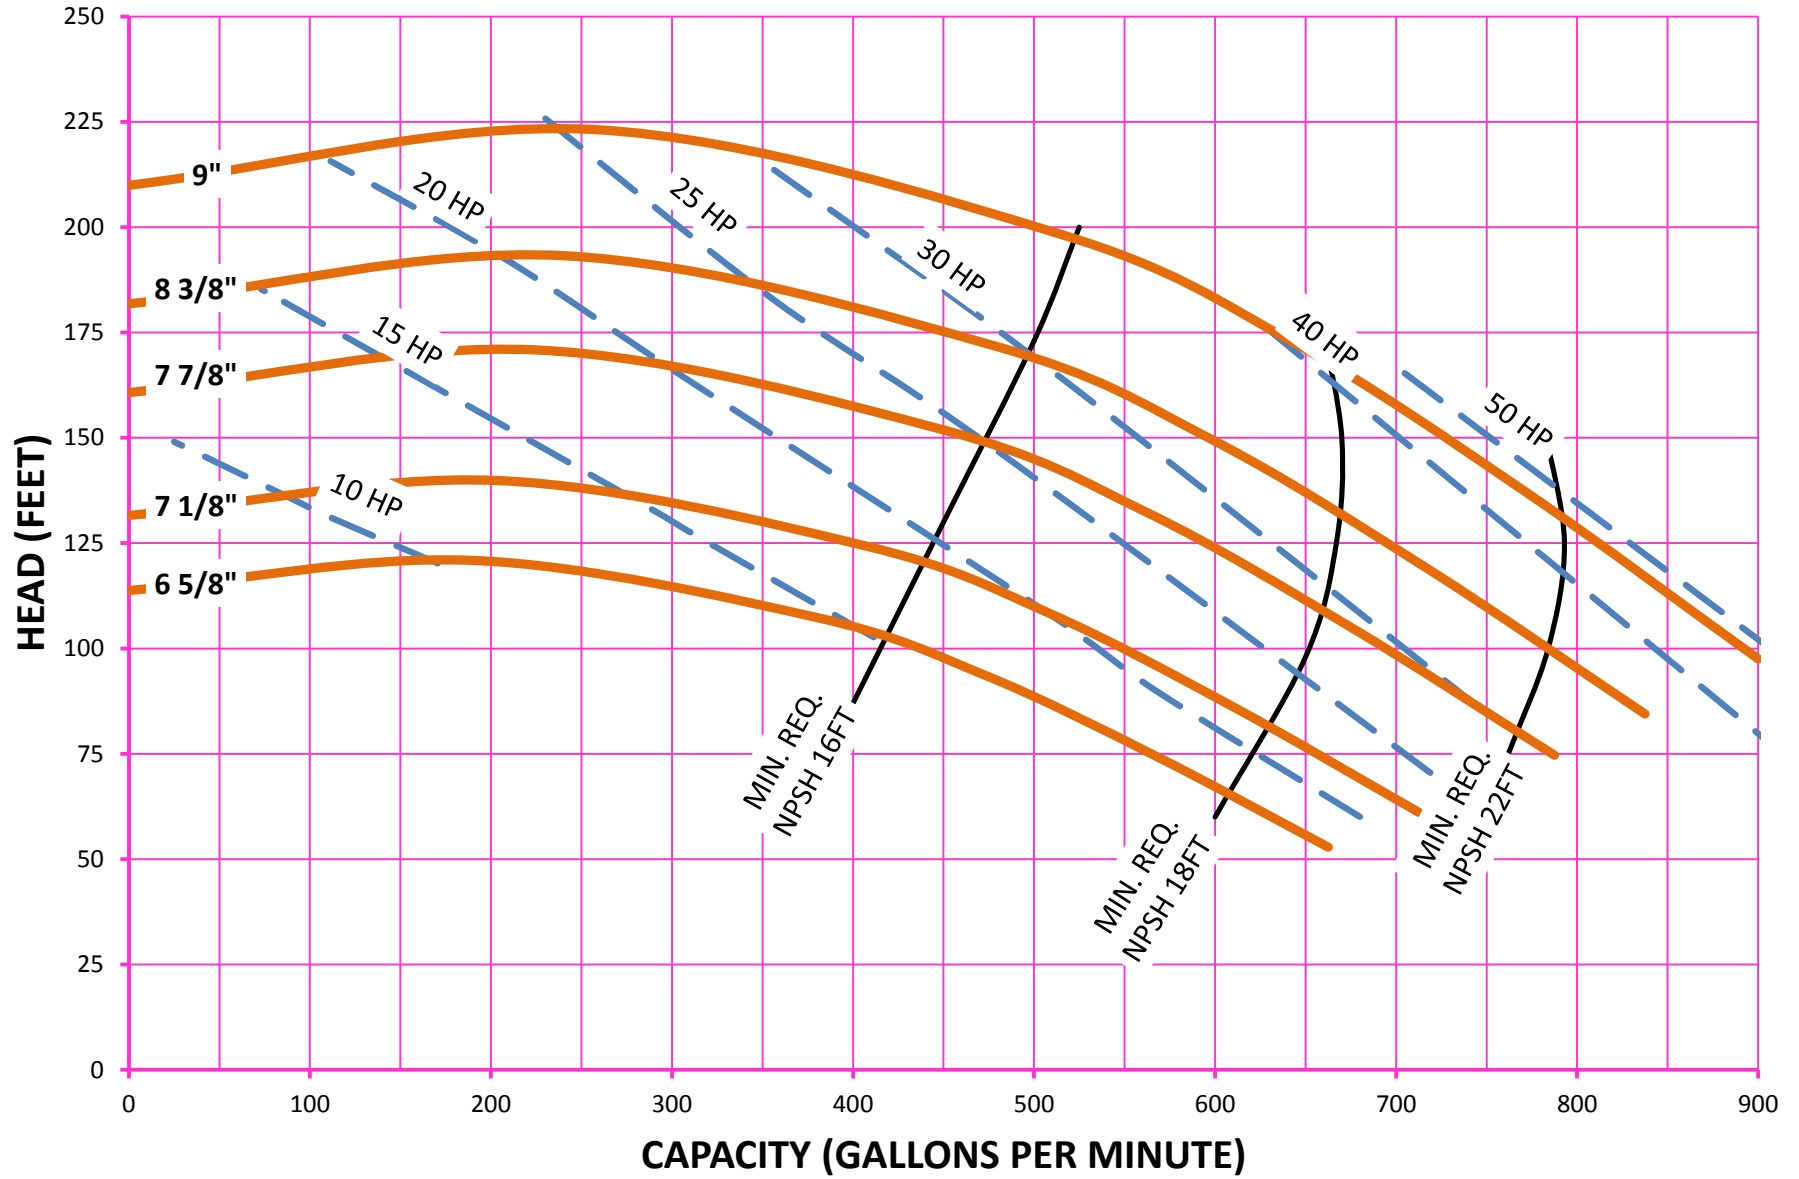

AMPCO PUMPS COMPANY, INC.
Z-SERIES 3 x 2½

AMPCO PUMPS COMPANY, INC.
Z-SERIES 4 x 3

2900 RPM

AMPCO PUMPS COMPANY, INC.
Z-SERIES 4x3C
2900 RPM

AMPCO PUMPS COMPANY, INC.
Z-SERIES 4 x 3L

AMPCO PUMPS COMPANY, INC.
Z-SERIES 5 x 4