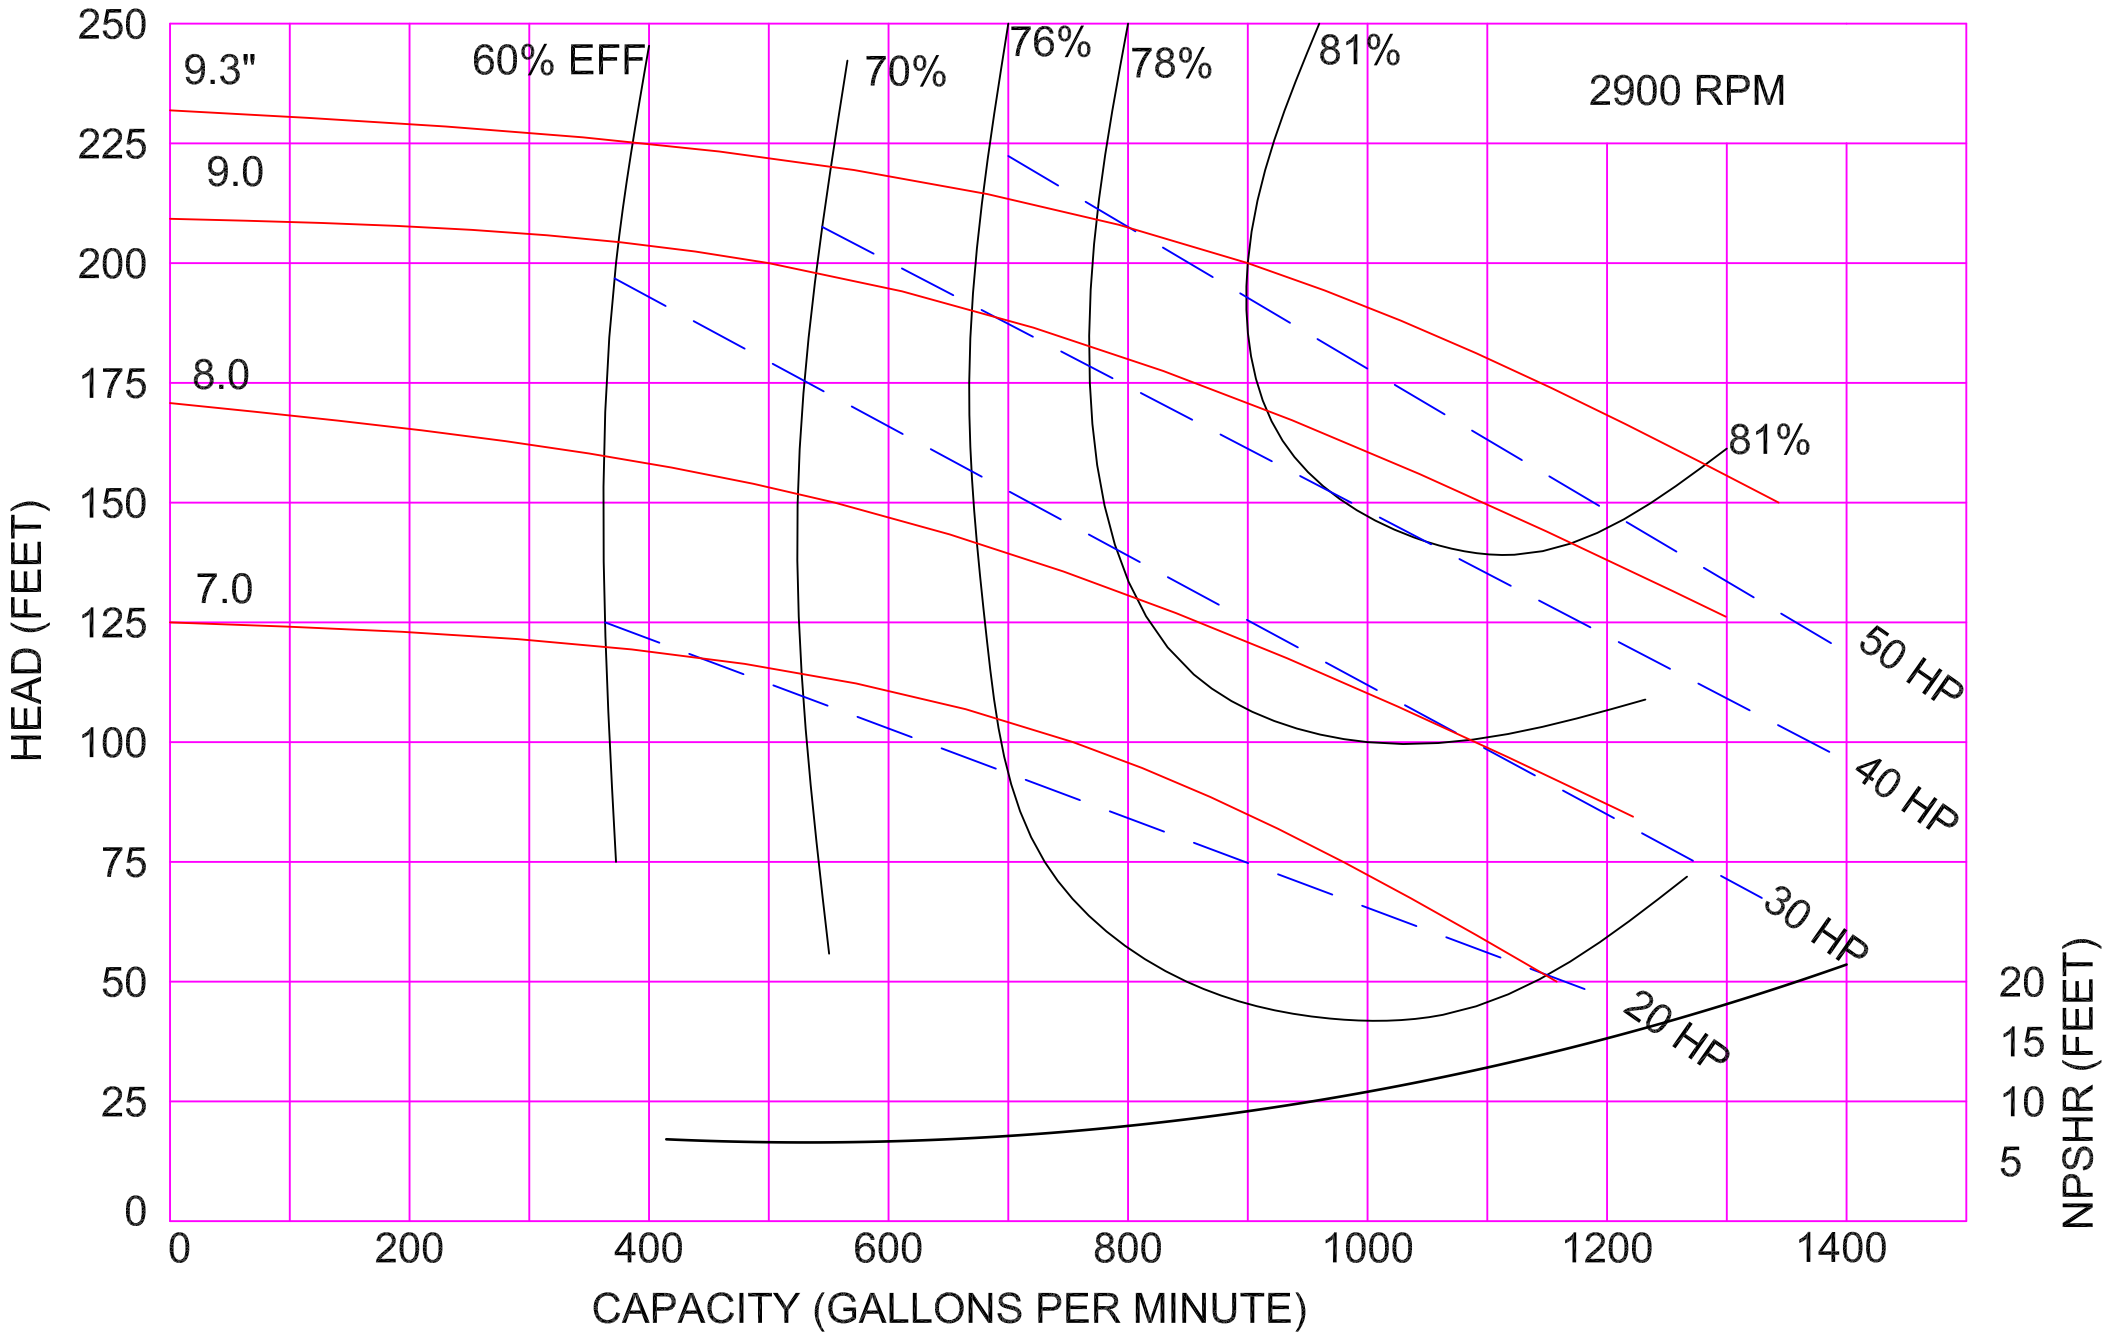

AMPCO PUMPS COMPANY, INC.
Z-SERIES 3 x 2½

AMPCO PUMPS COMPANY, INC.
Z-SERIES 4 x 3

2900 RPM

AMPCO PUMPS COMPANY, INC.
Z-SERIES 4x3C
2900 RPM

AMPCO PUMPS COMPANY, INC.
Z-SERIES 4 x 3L

AMPCO PUMPS COMPANY, INC.
Z-SERIES 5 x 4