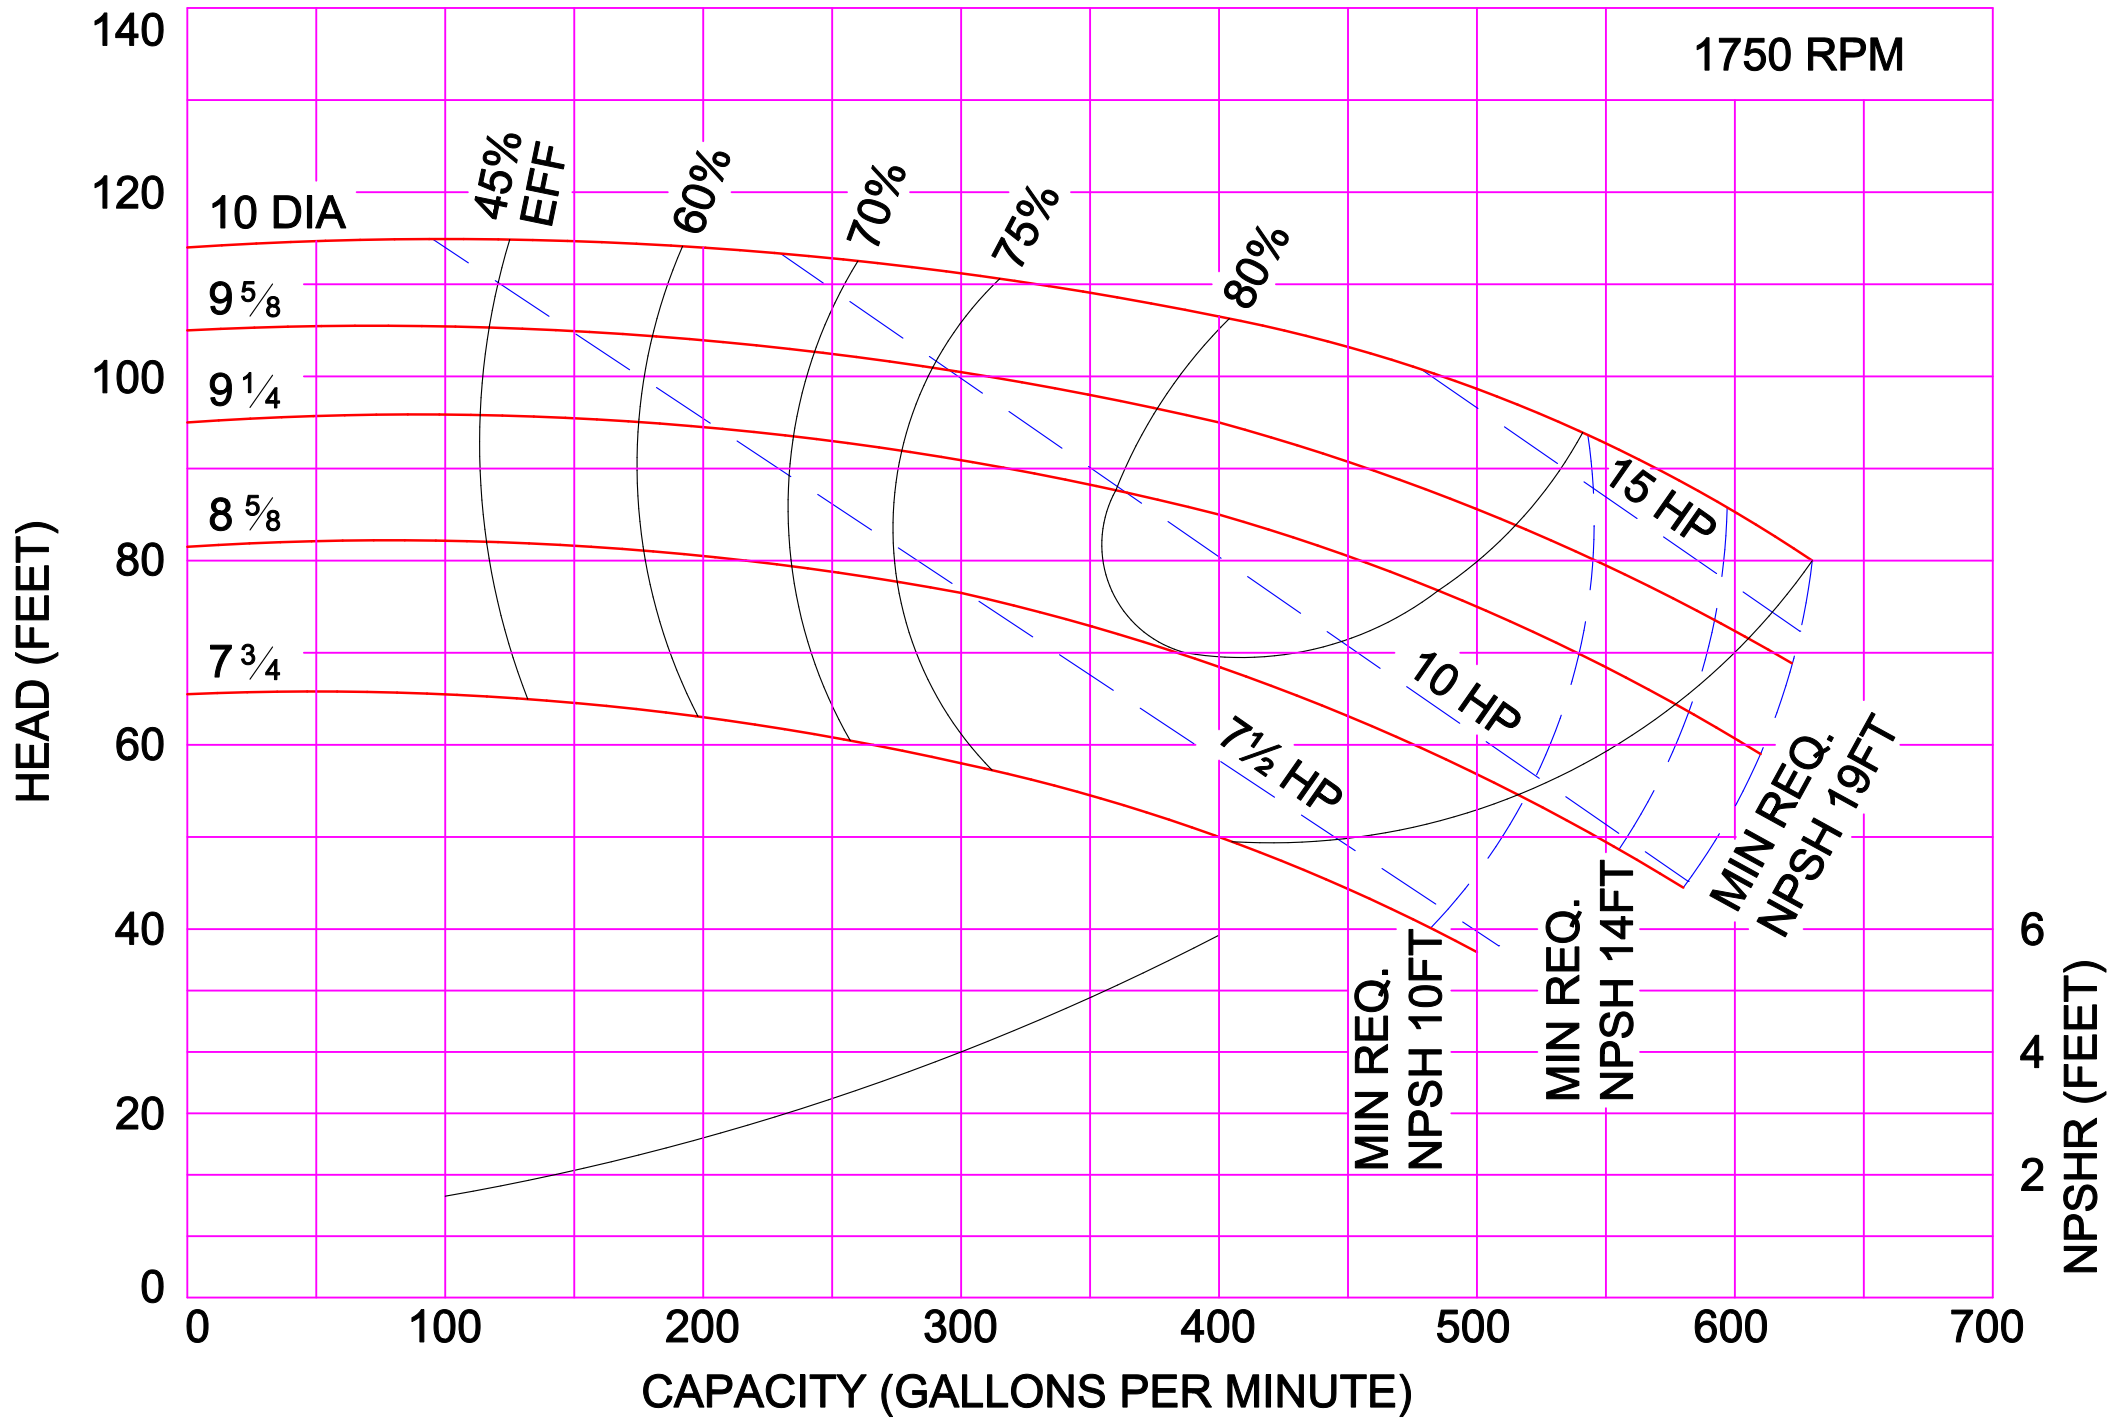

AMPCO PUMPS COMPANY, INC.
Z-SERIES 3 x 2½

1750 RPM

1750 RPM

AMPCO PUMPS COMPANY, INC.
Z-SERIES 4x3C
1750 RPM

AMPCO PUMPS COMPANY, INC.
Z-SERIES 4 x 3L

AMPCO PUMPS COMPANY, INC.
Z-SERIES 5 x 4

AMPCO PUMPS COMPANY, INC.
Z-SERIES 6 x 6