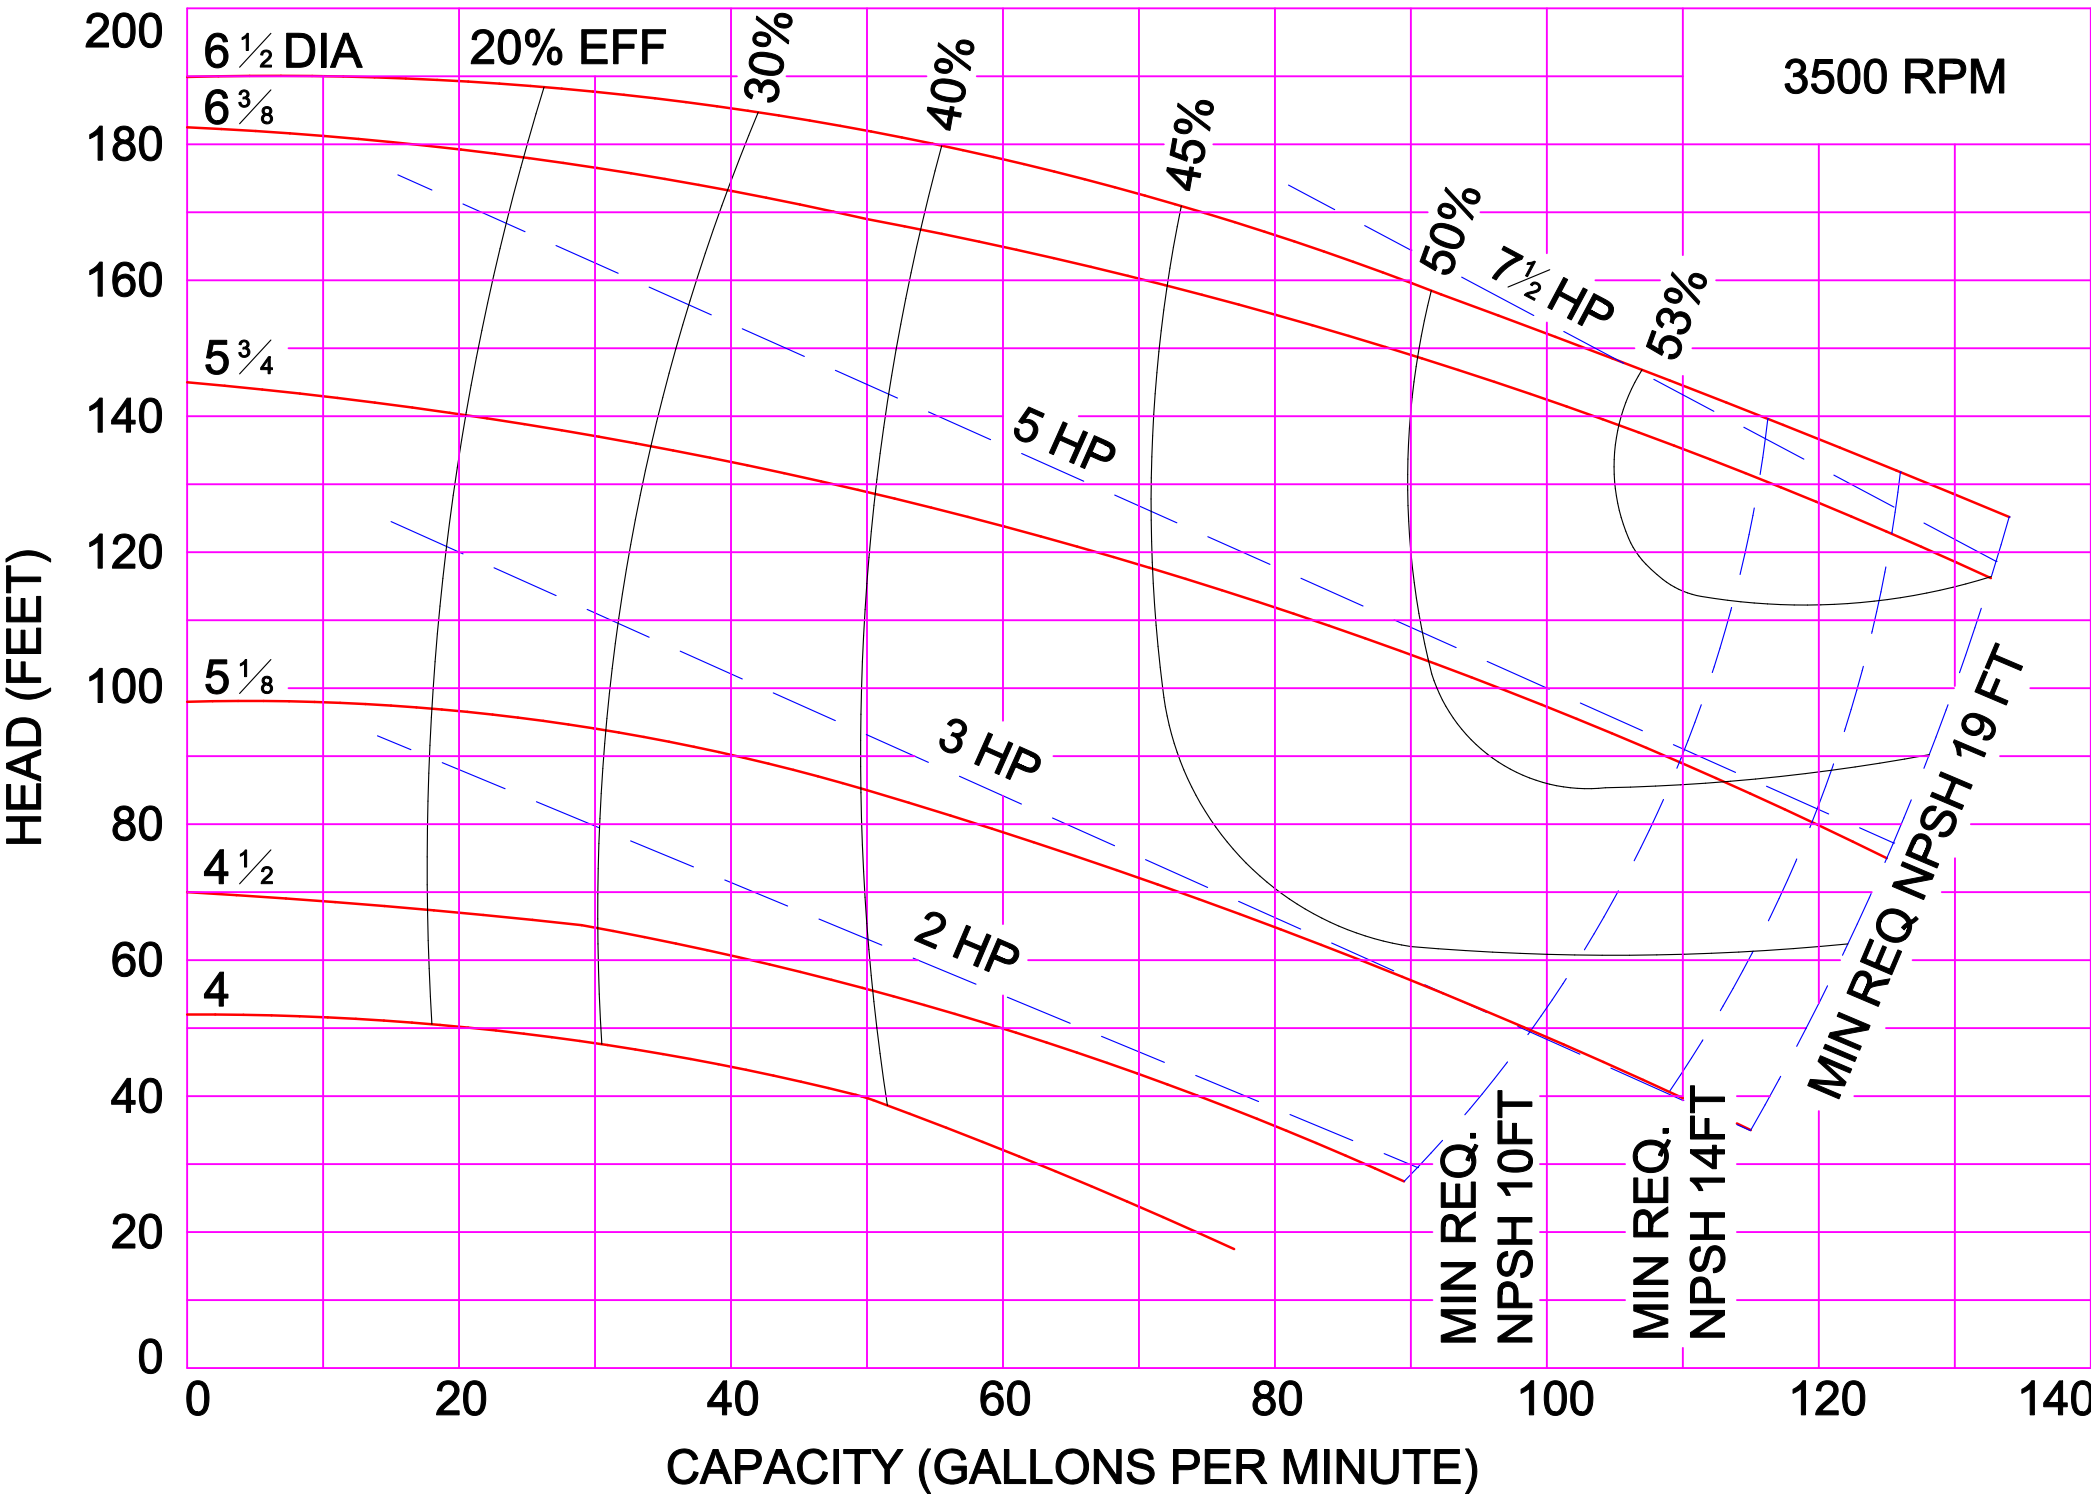

AMPCO PUMPS COMPANY, INC.
Z-SERIES 2 x 1½