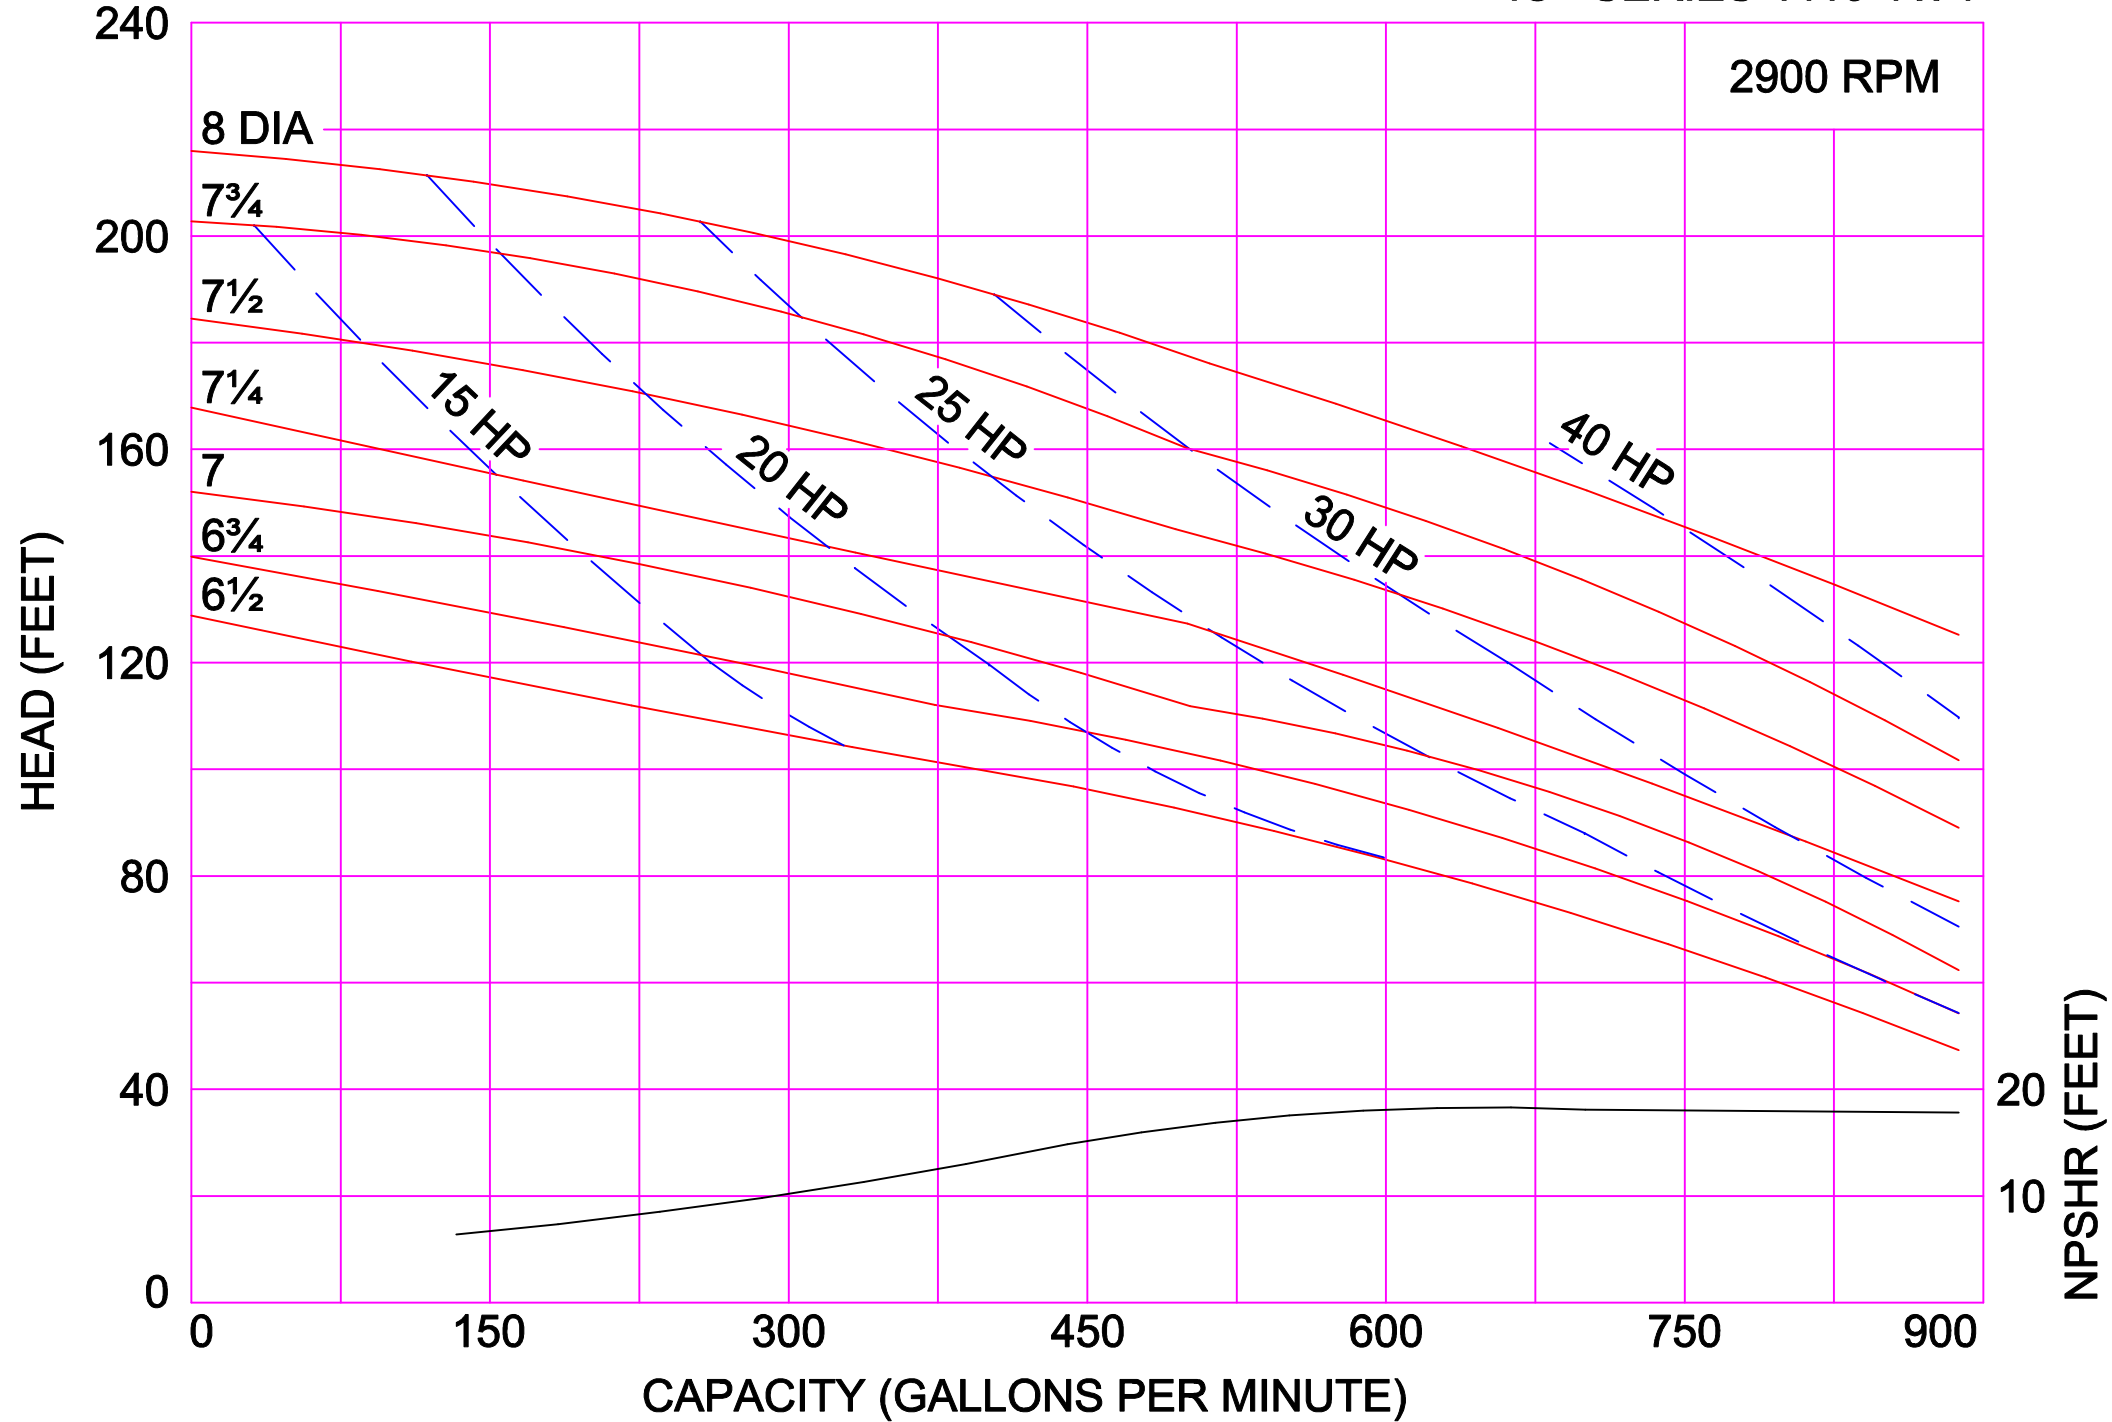

AMPCO PUMPS COMPANY, INC.
IC+ SERIES 4410 4 x 4

1450 RPM

AMPCO PUMPS COMPANY, INC.
IC+ SERIES 4410 4 x 4

2900 RPM

AMPCO PUMPS COMPANY, INC.
IC+ SERIES 4410 4 x 4