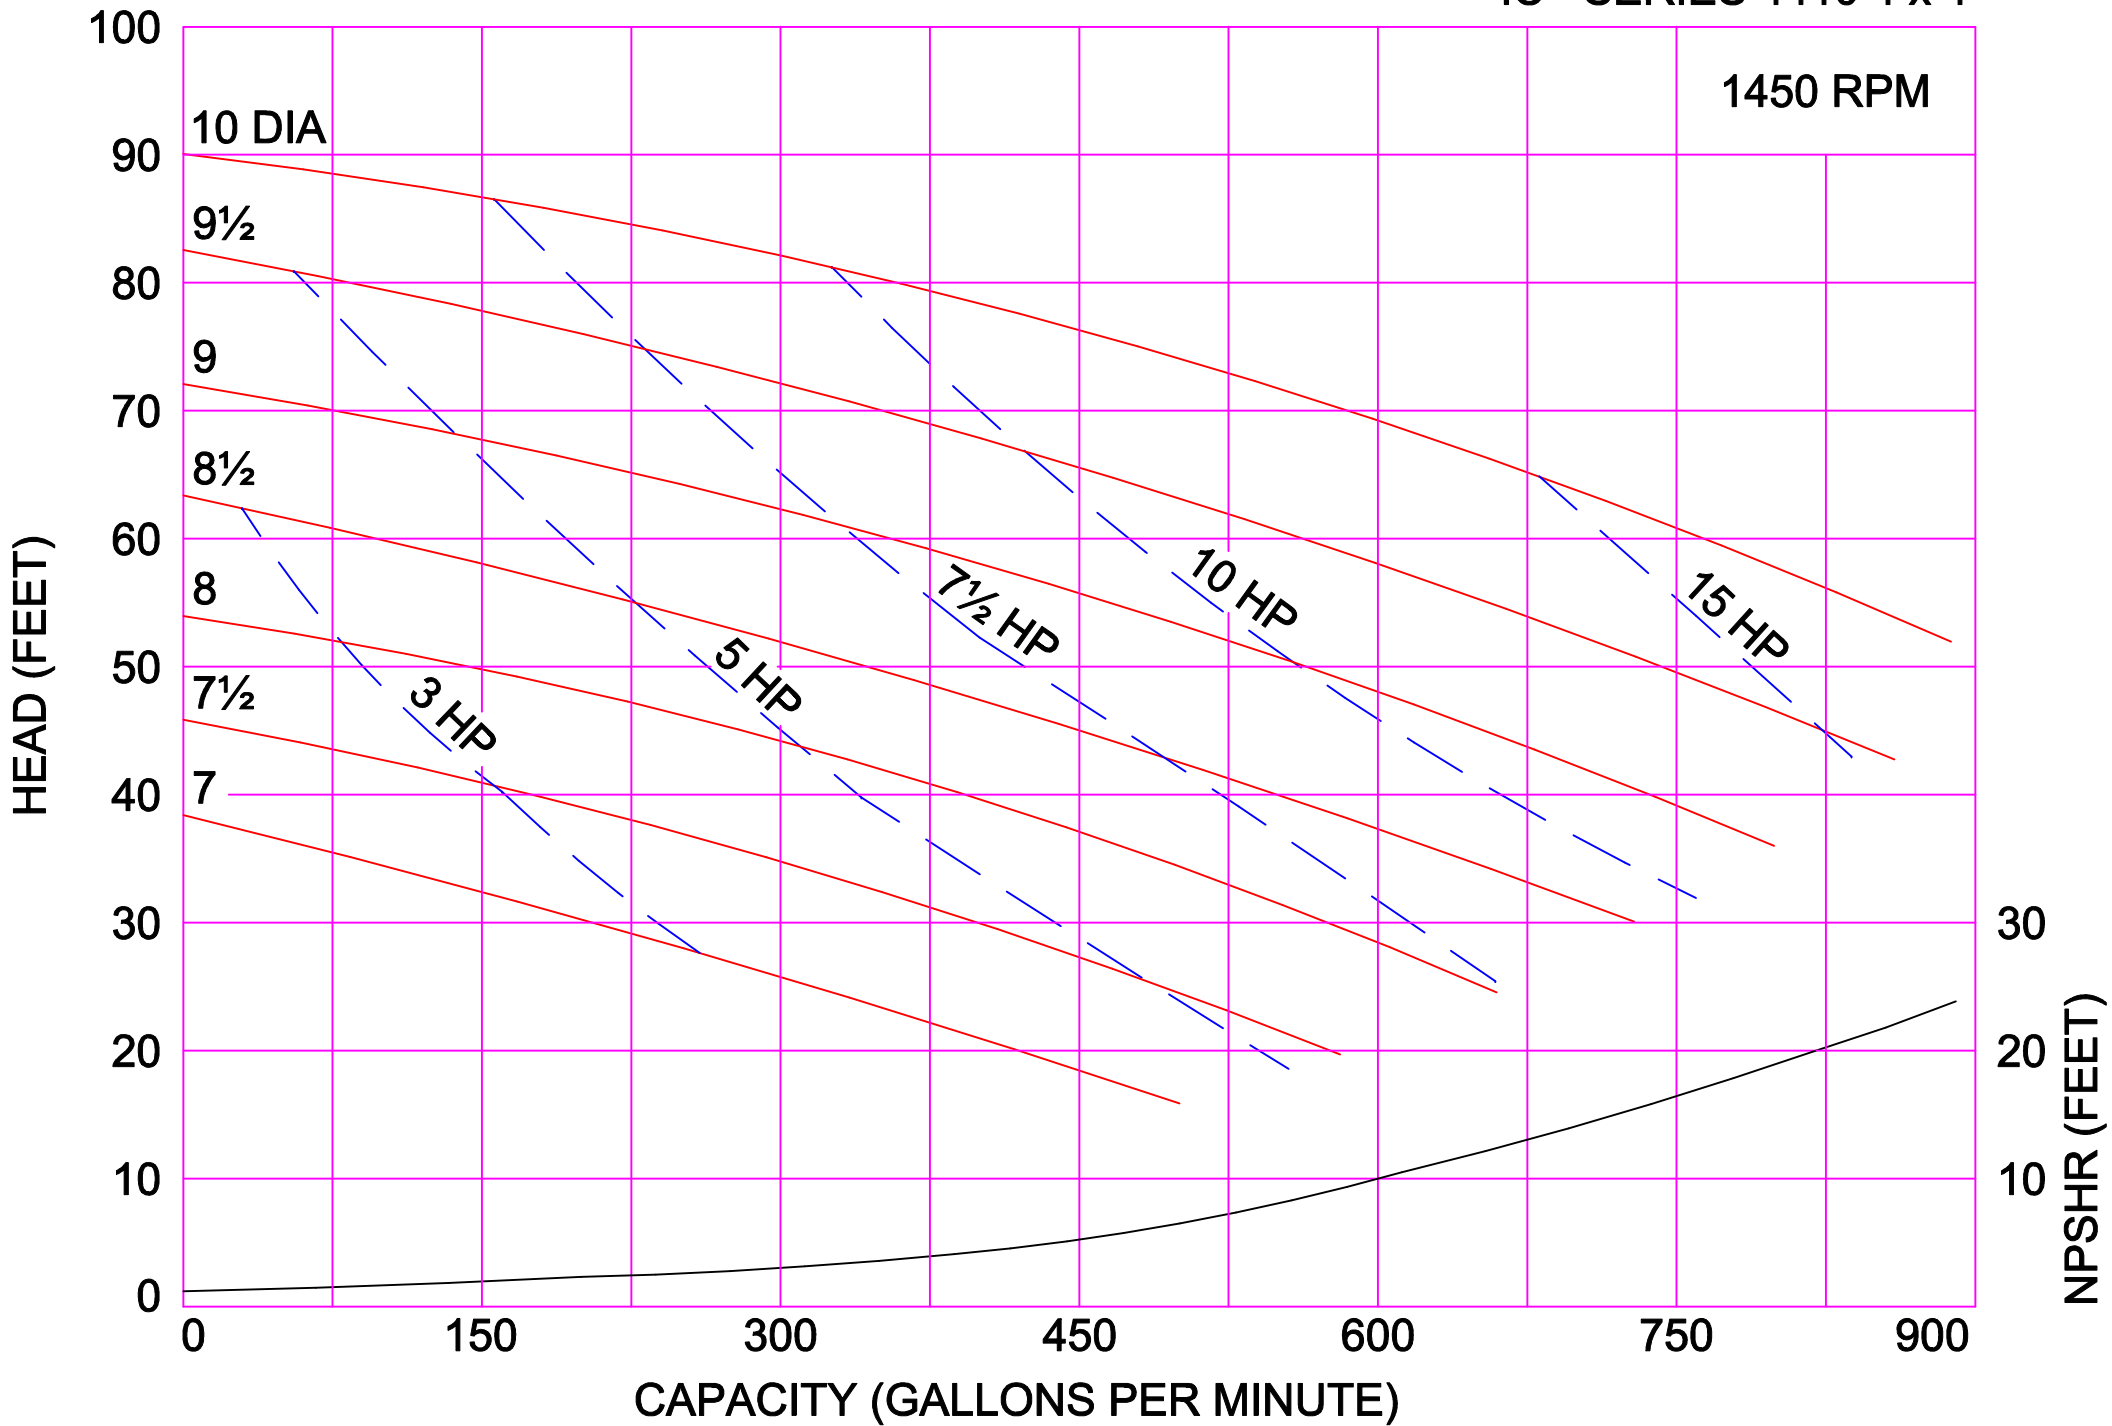

AMPCO PUMPS COMPANY, INC.
IC+ SERIES 4410 4 x 4

1450 RPM

AMPCO PUMPS COMPANY, INC.
IC+ SERIES 4410 4 x 4

2900 RPM

AMPCO PUMPS COMPANY, INC.
IC+ SERIES 4410 4 x 4