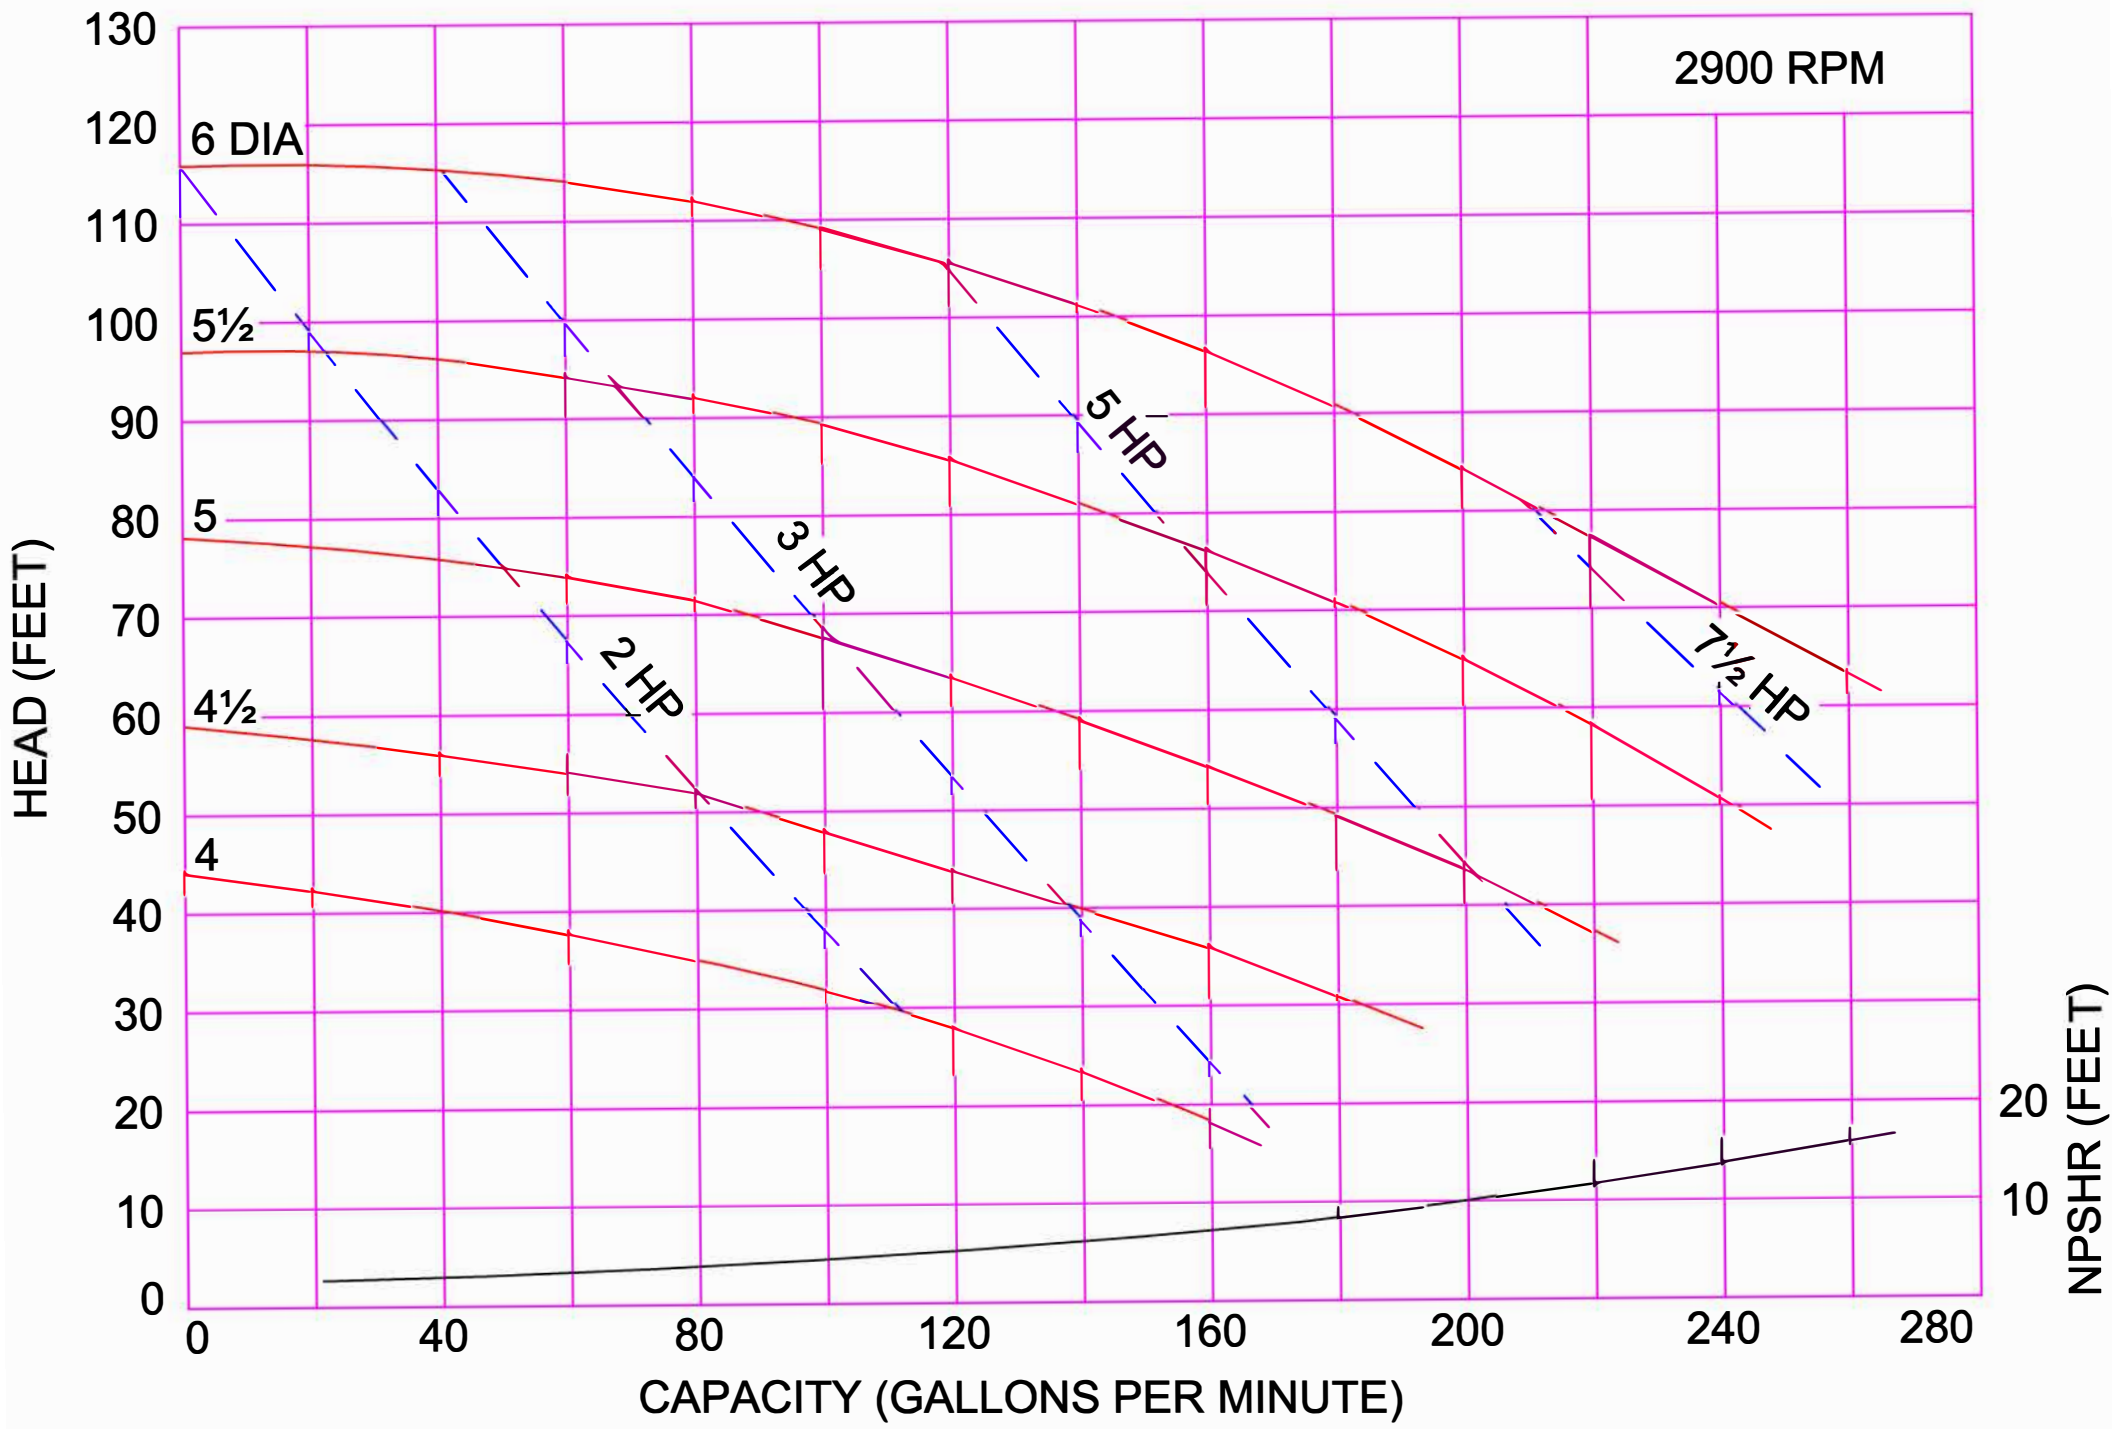

AMPCO PUMPS COMPANY, INC.  
IC+ SERIES 316 2½ x 1½

1750 RPM

AMPCO PUMPS COMPANY, INC.  
 IC+ SERIES 316 2½ x 1½

2900 RPM

AMPCO PUMPS COMPANY, INC.  
IC+ SERIES 316 2½ x 1½