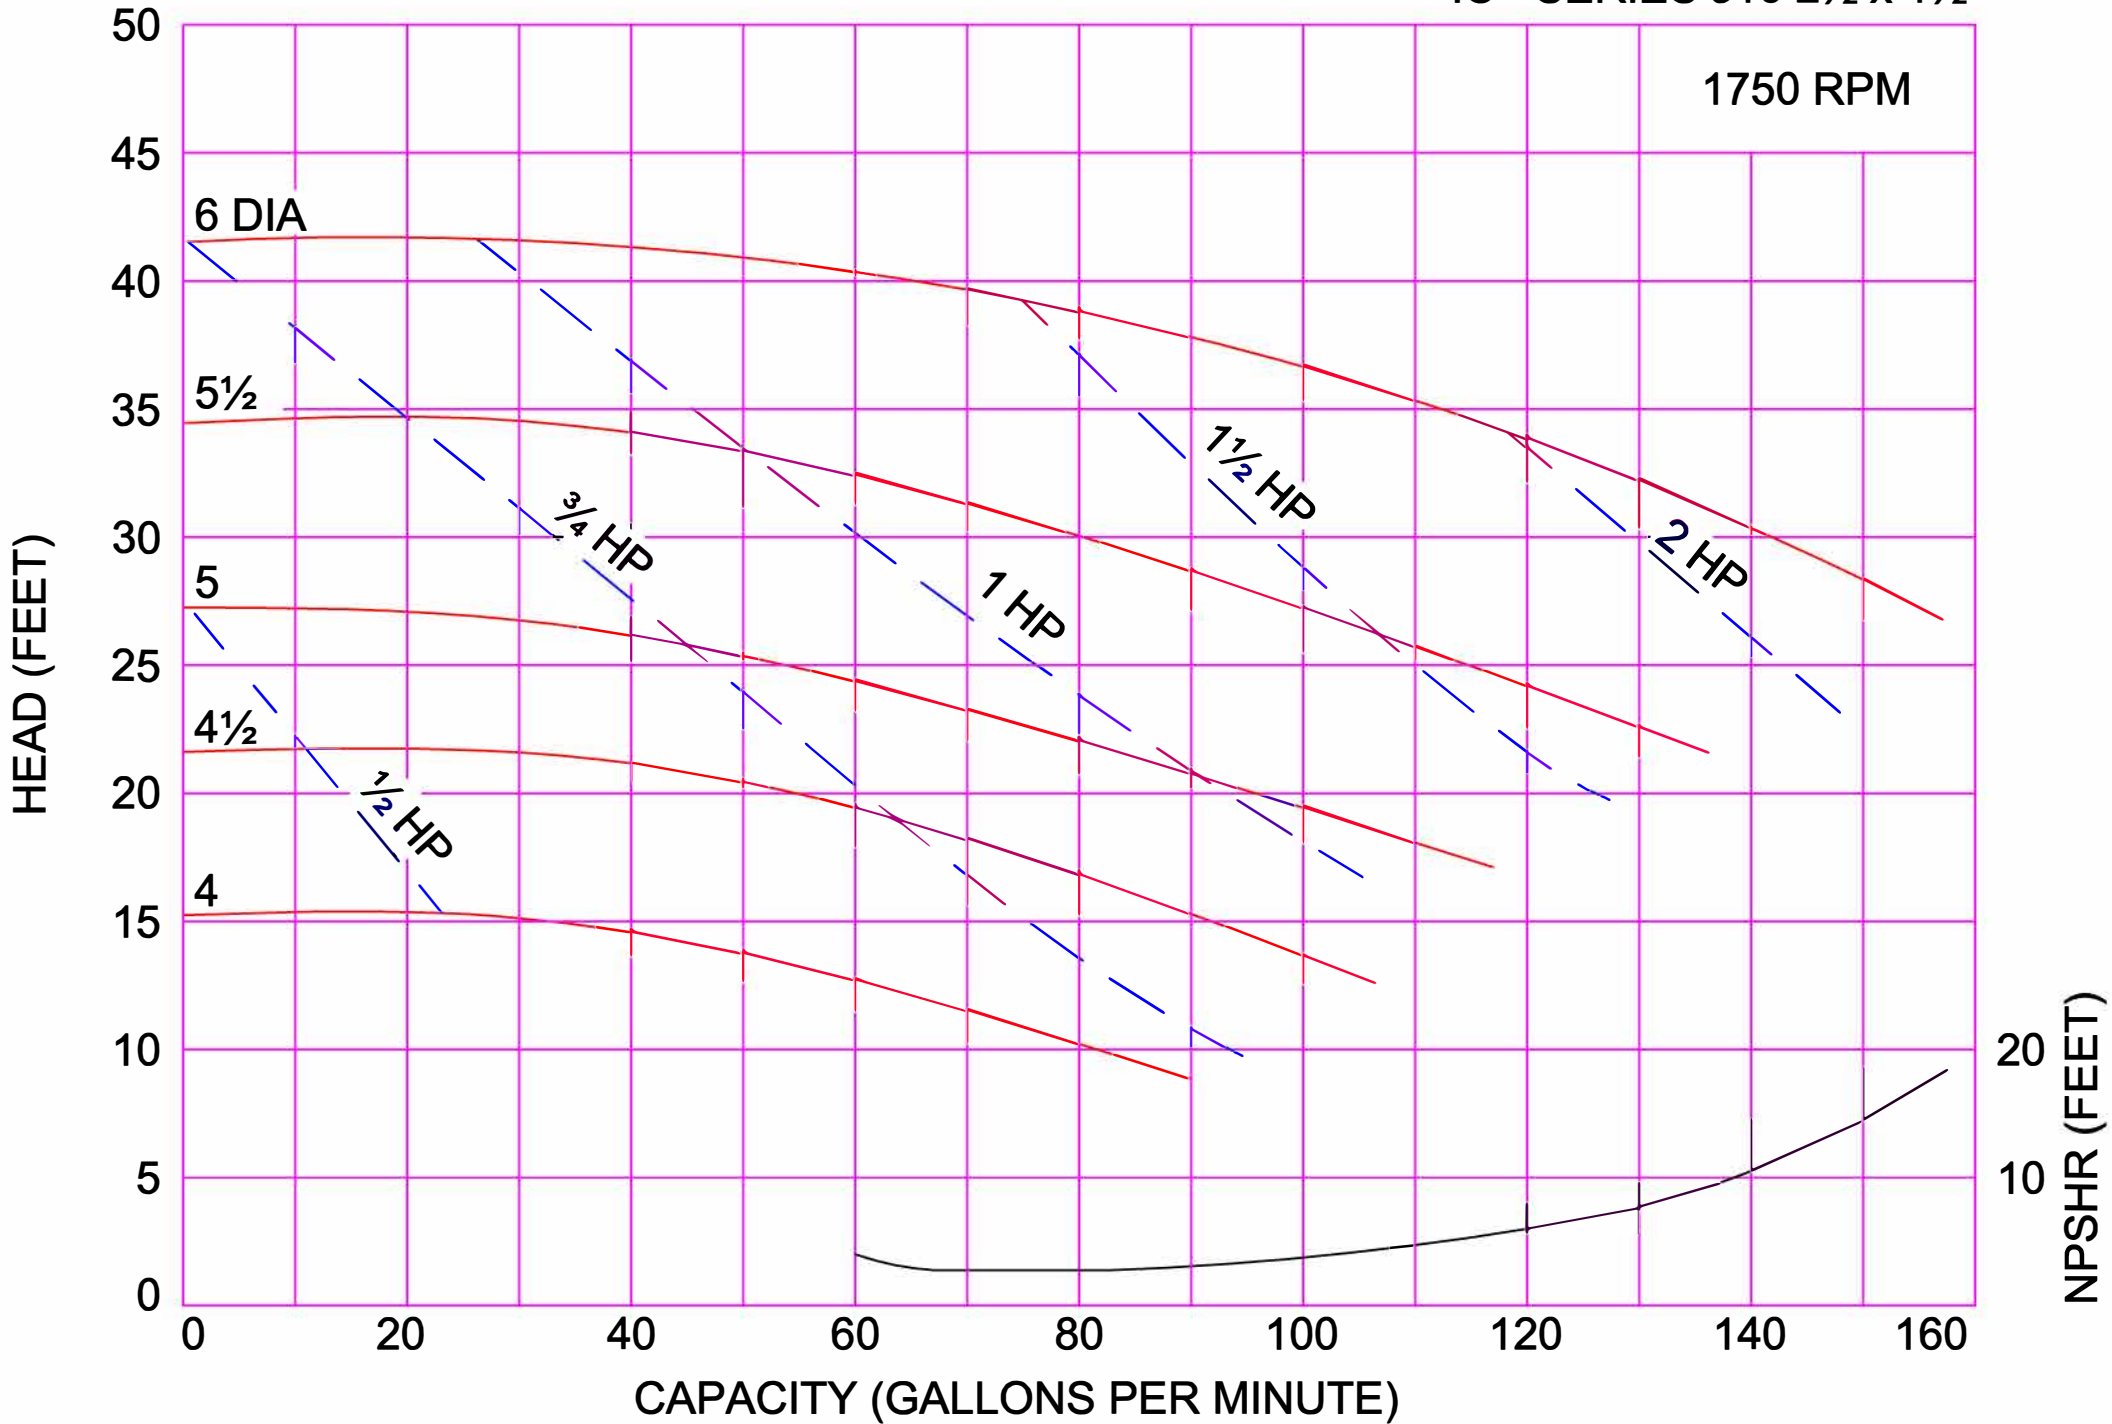

AMPCO PUMPS COMPANY, INC.  
IC+ SERIES 316 2½ x 1½

1750 RPM

AMPCO PUMPS COMPANY, INC.  
 IC+ SERIES 316 2½ x 1½

2900 RPM

AMPCO PUMPS COMPANY, INC.  
IC+ SERIES 316 2½ x 1½