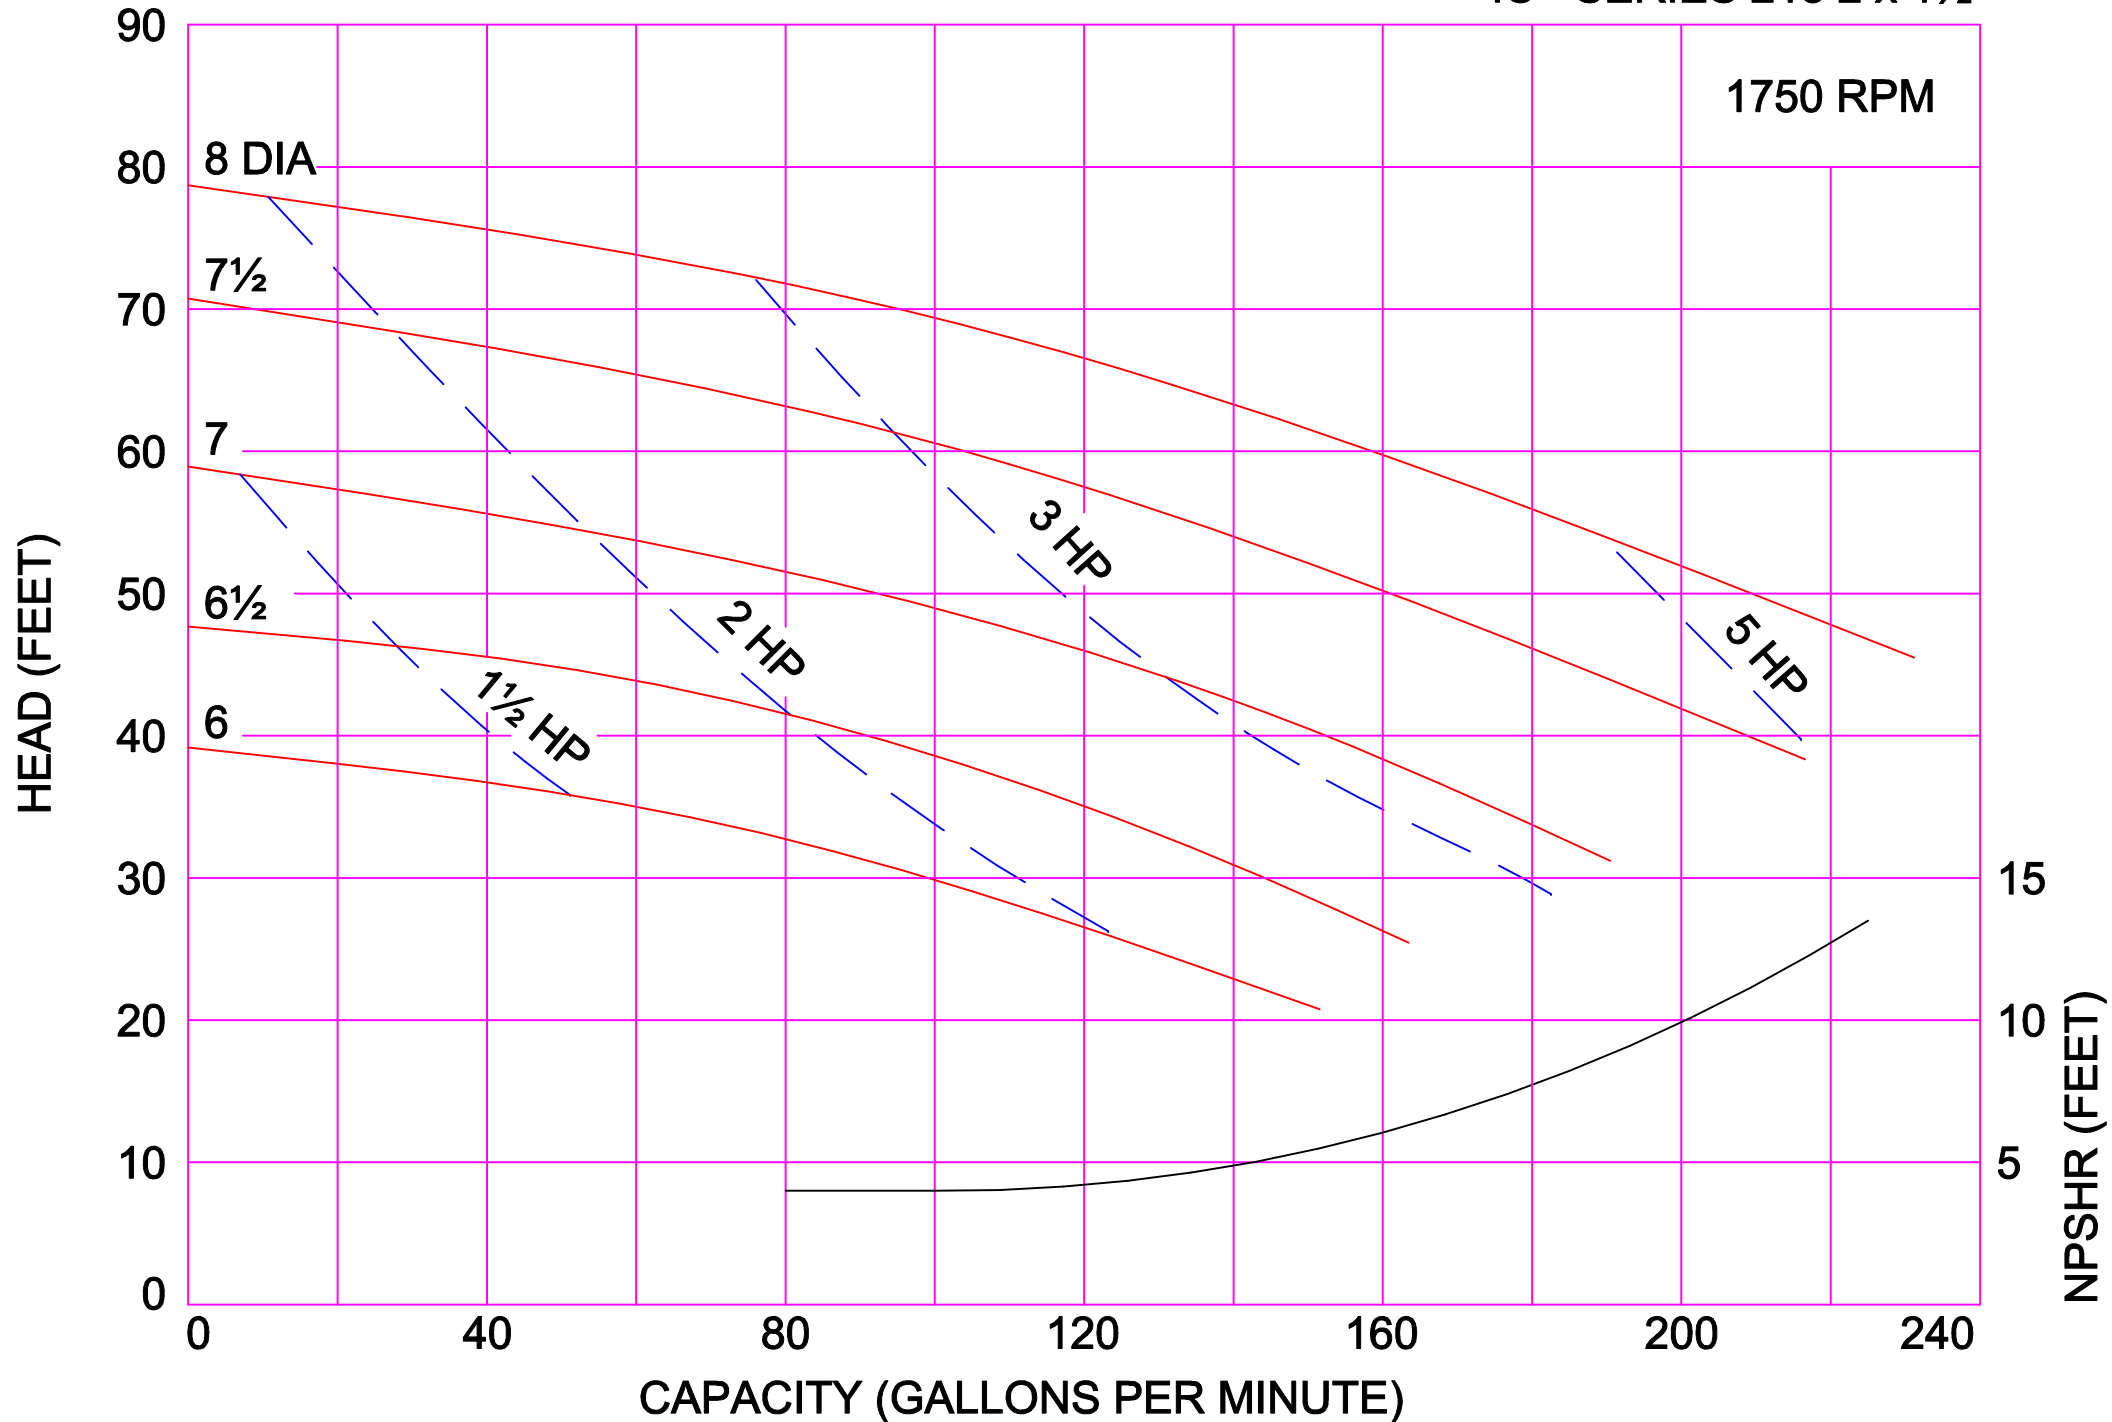

AMPCO PUMPS COMPANY, INC.
IC+ SERIES 218 2 x 1½

1750 RPM

AMPCO PUMPS COMPANY, INC.
IC+ SERIES 218 2 x 1½

AMPCO PUMPS COMPANY, INC.
IC+ SERIES 218 2 x 1½

3500 RPM