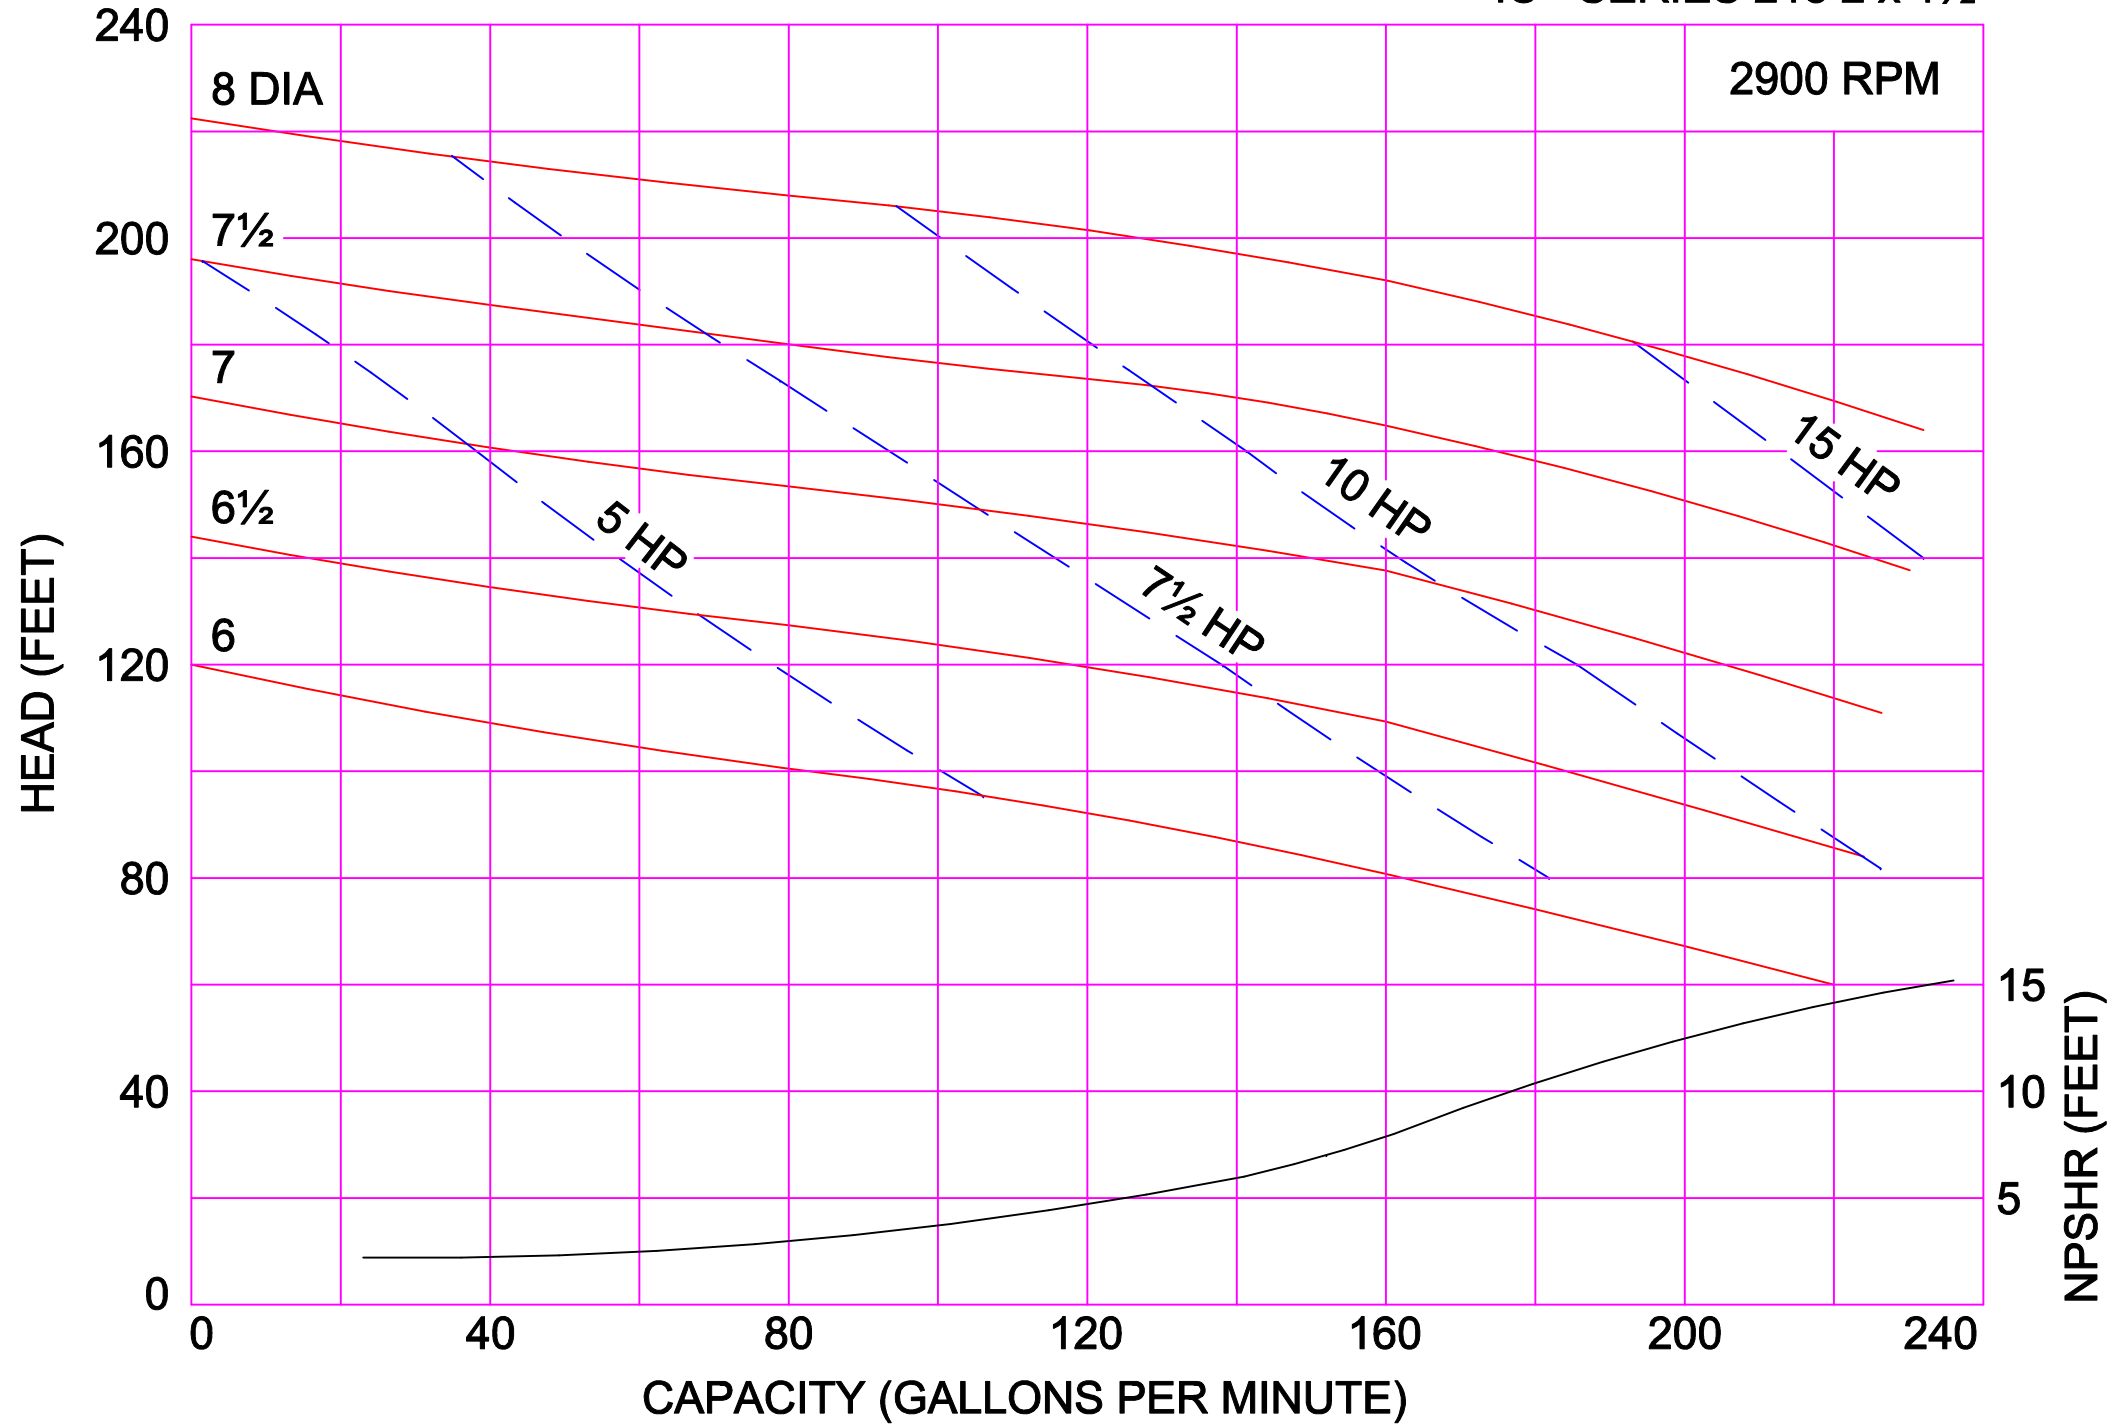

AMPCO PUMPS COMPANY, INC.
IC+ SERIES 218 2 x 1½

1750 RPM

AMPCO PUMPS COMPANY, INC.
IC+ SERIES 218 2 x 1½

AMPCO PUMPS COMPANY, INC.
IC+ SERIES 218 2 x 1½

3500 RPM