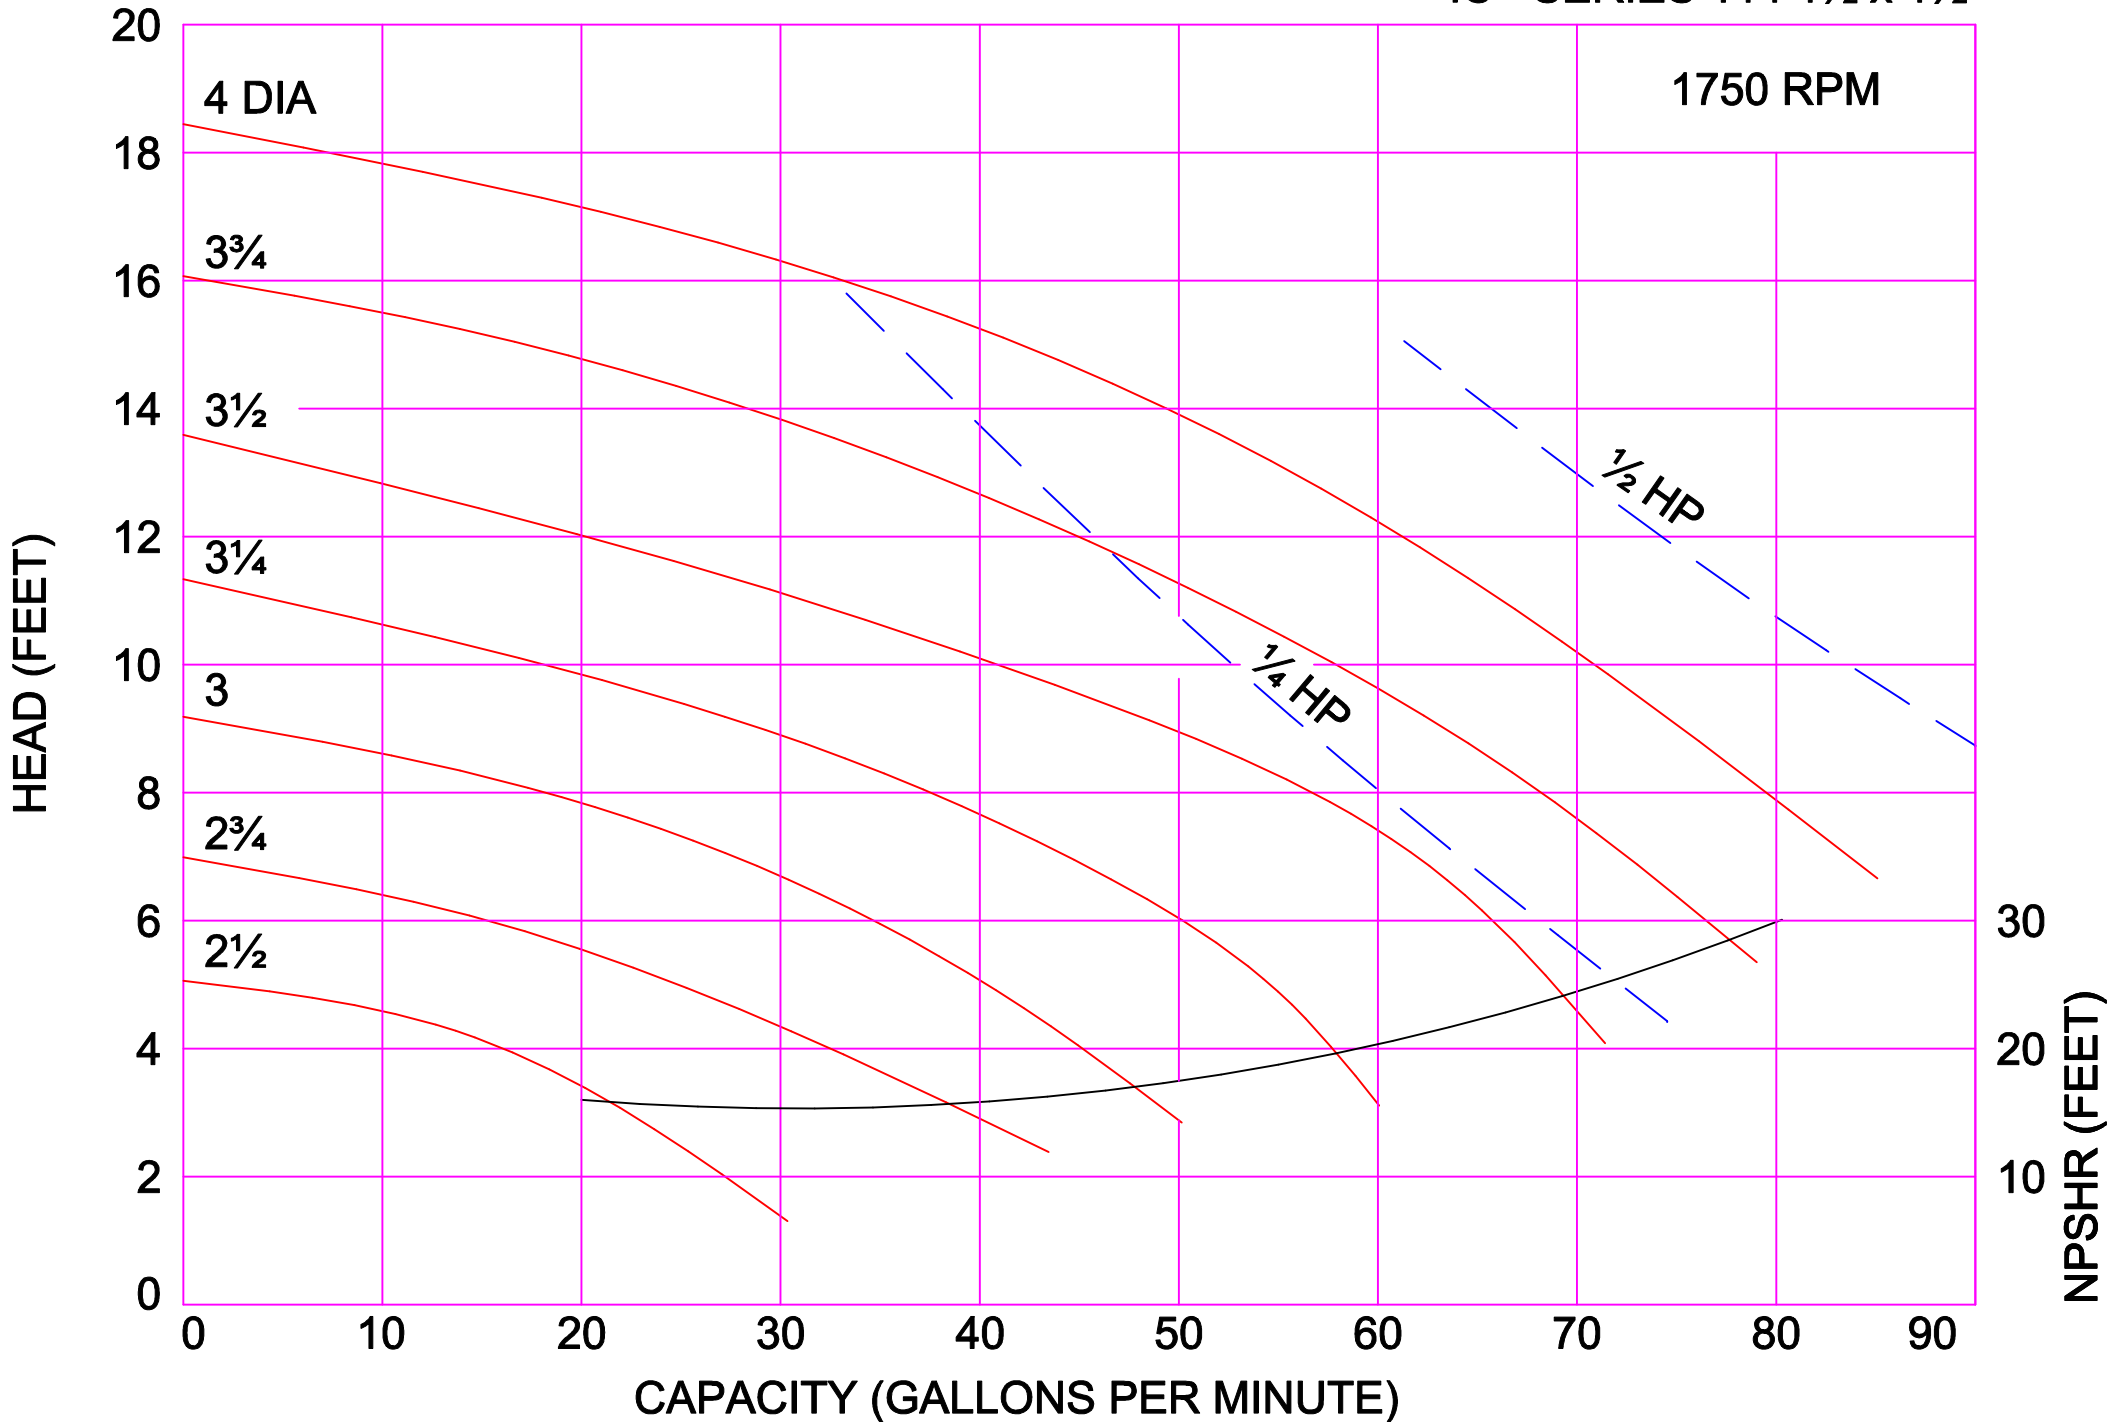

AMPCO PUMPS COMPANY, INC.
IC+ SERIES 114 1½ x 1½

AMPCO PUMPS COMPANY, INC.

IC+ SERIES 114 1½ x 1½

2900 RPM

AMPCO PUMPS COMPANY, INC.

IC+ SERIES 114 1½ x 1½

3500 RPM