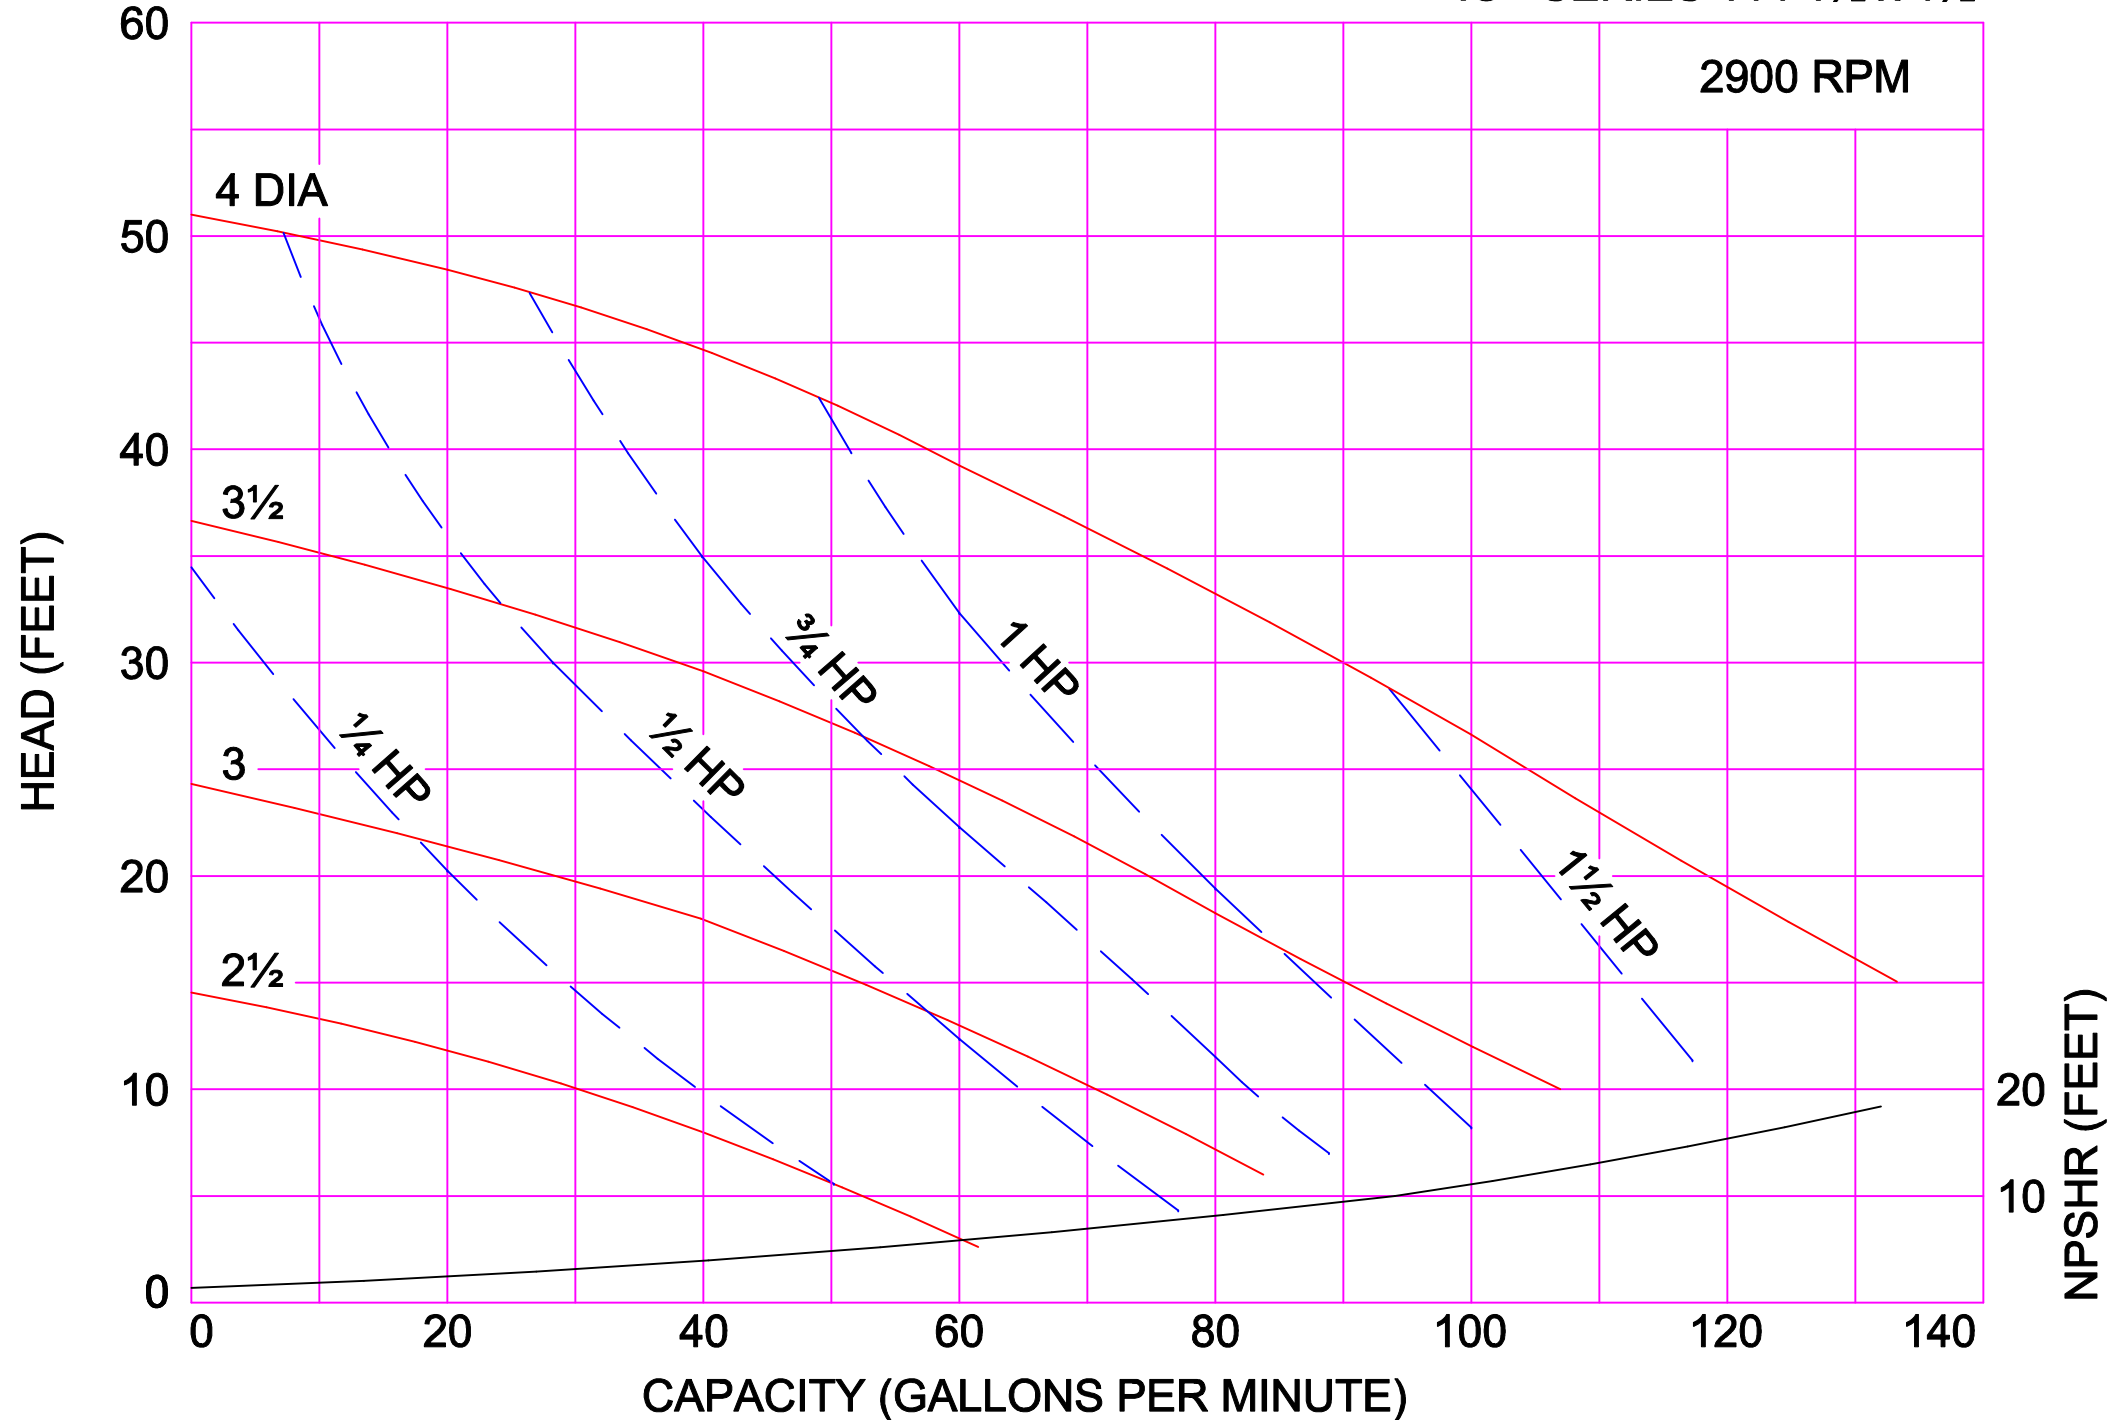

AMPCO PUMPS COMPANY, INC.
IC+ SERIES 114 1½ x 1½

AMPCO PUMPS COMPANY, INC.

IC+ SERIES 114 1½ x 1½

2900 RPM

AMPCO PUMPS COMPANY, INC.

IC+ SERIES 114 1½ x 1½

3500 RPM