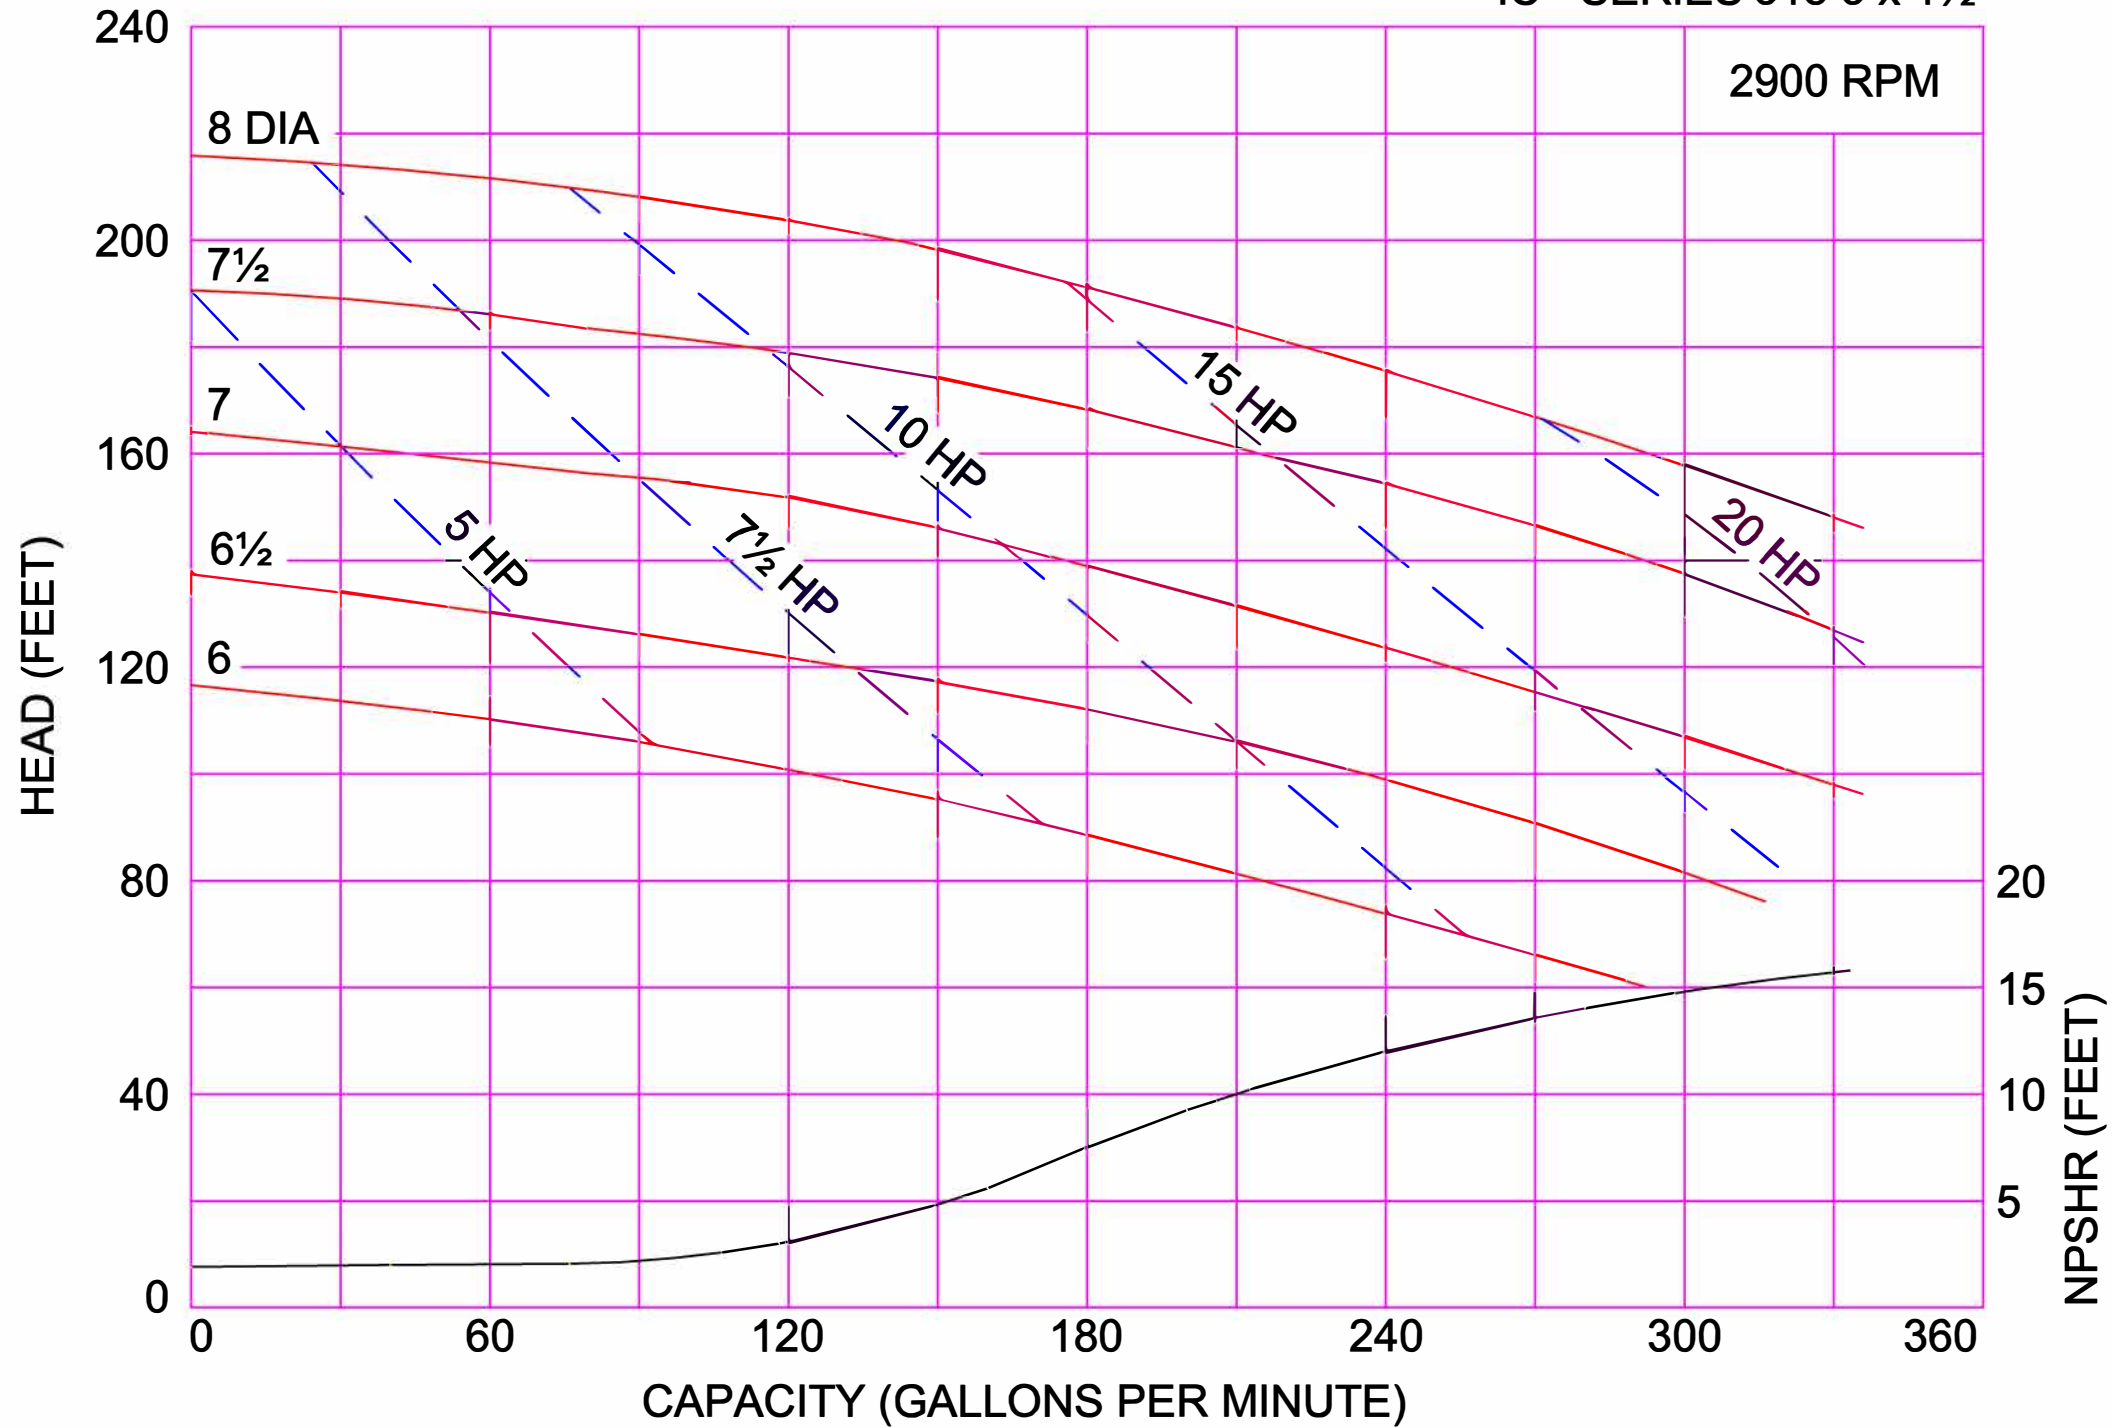

AMPCO PUMPS COMPANY,
INC. IC+ SERIES 318 3 x 1½

1750 RPM

AMPCO PUMPS COMPANY, INC.
IC+ SERIES 318 3 x 1½

2900 RPM

3500 RPM