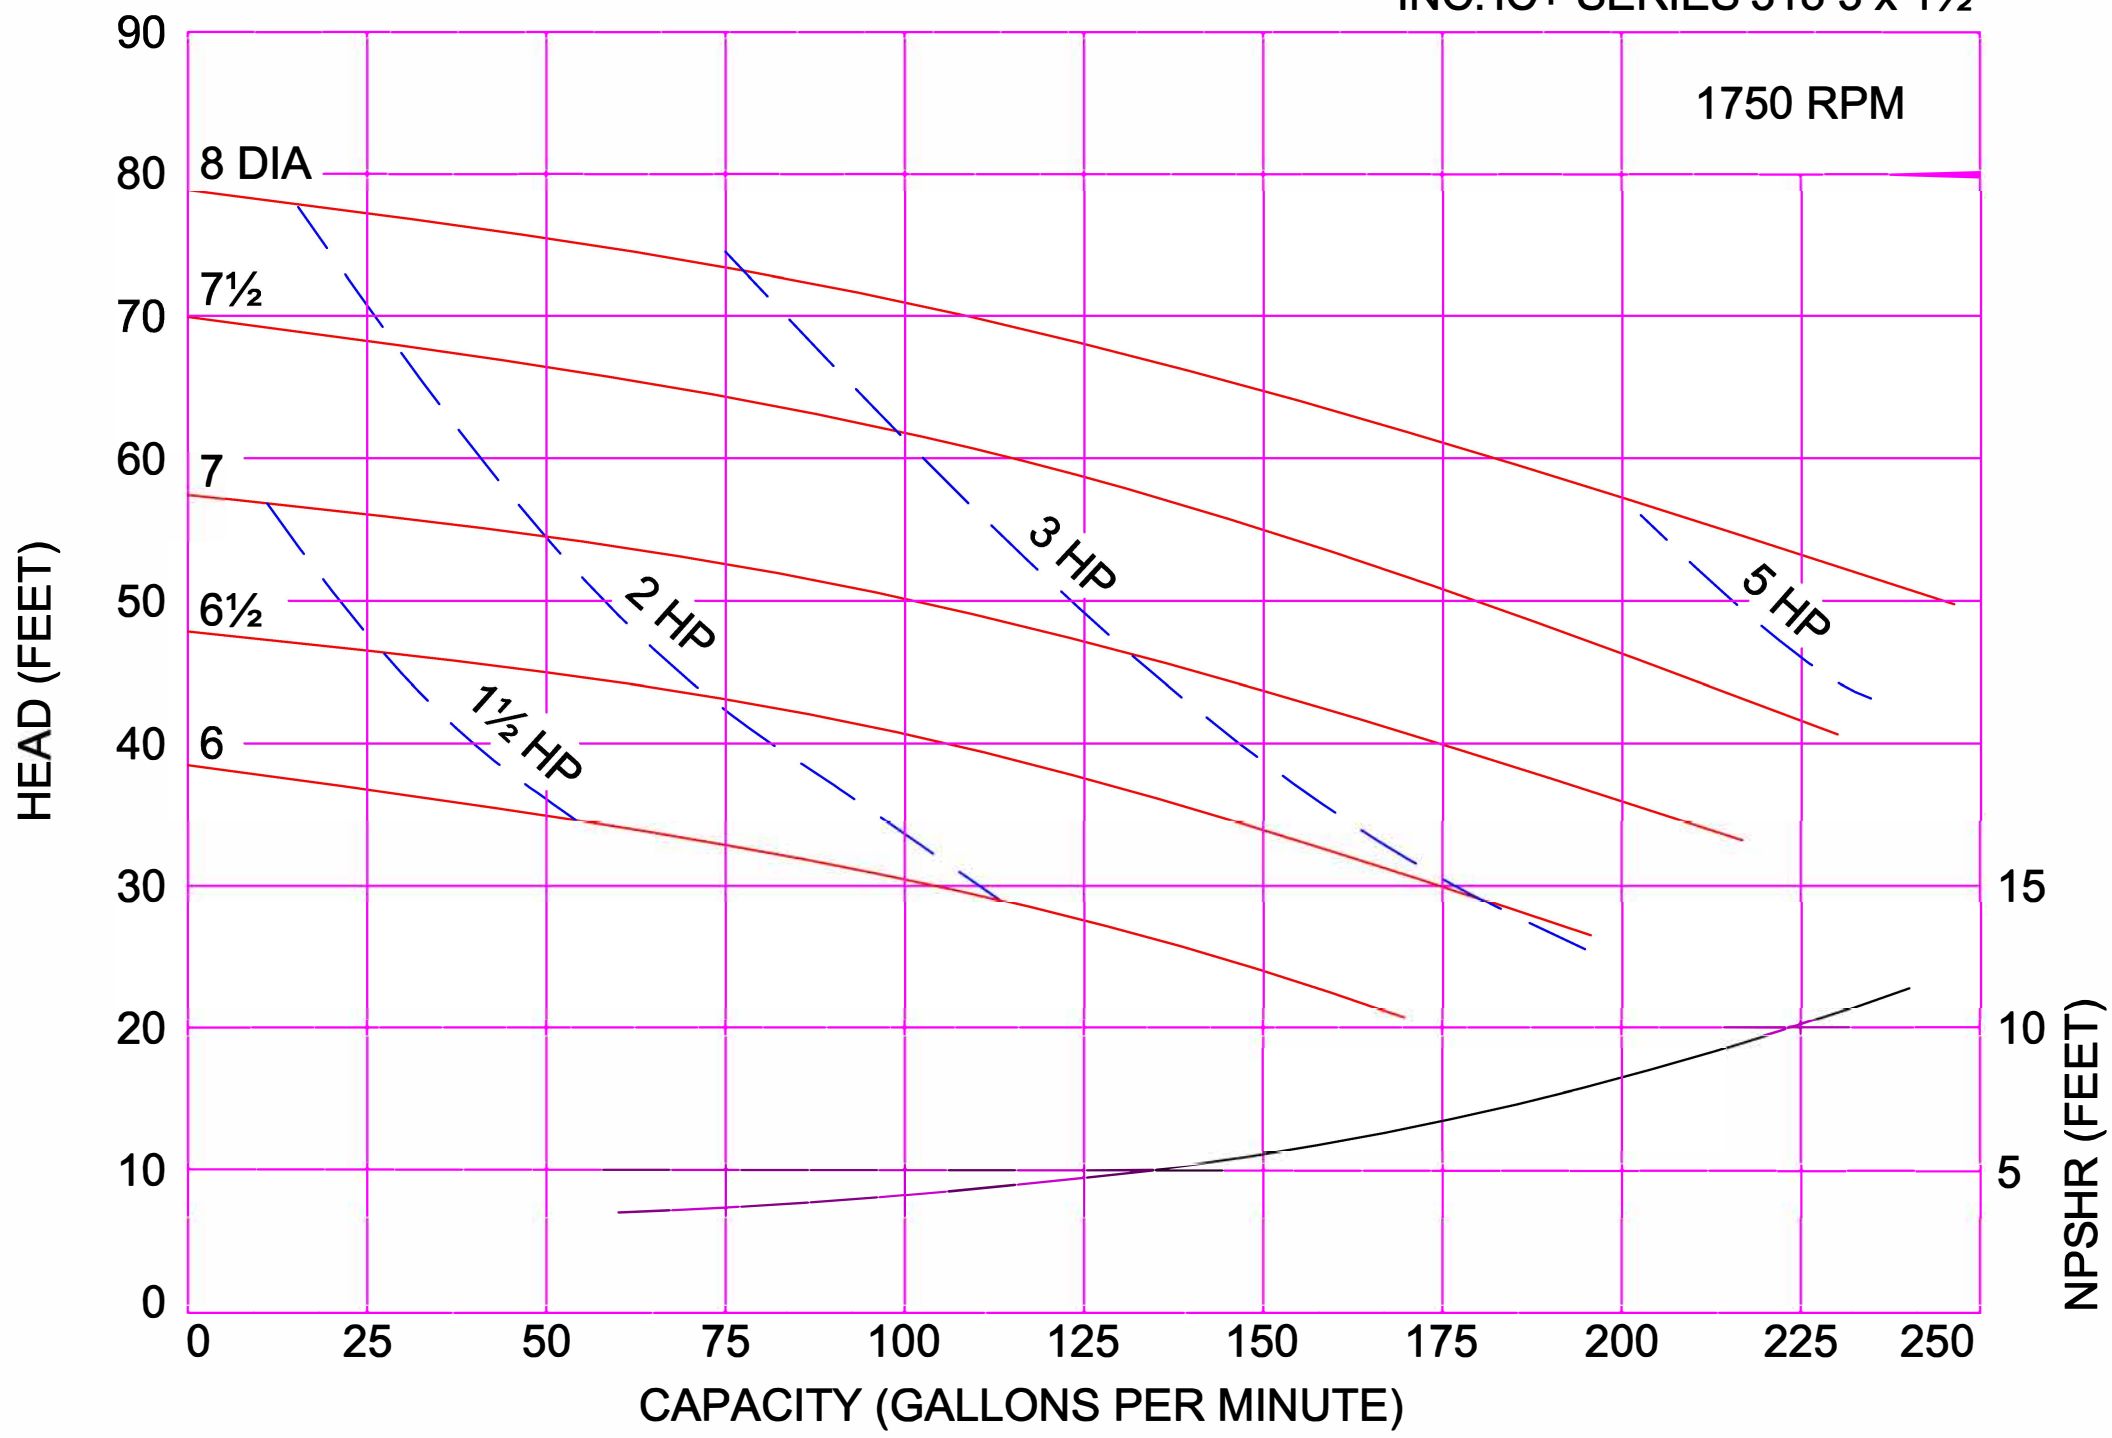

AMPCO PUMPS COMPANY,
INC. IC+ SERIES 318 3 x 1½

1750 RPM

AMPCO PUMPS COMPANY, INC.
IC+ SERIES 318 3 x 1½

2900 RPM

3500 RPM