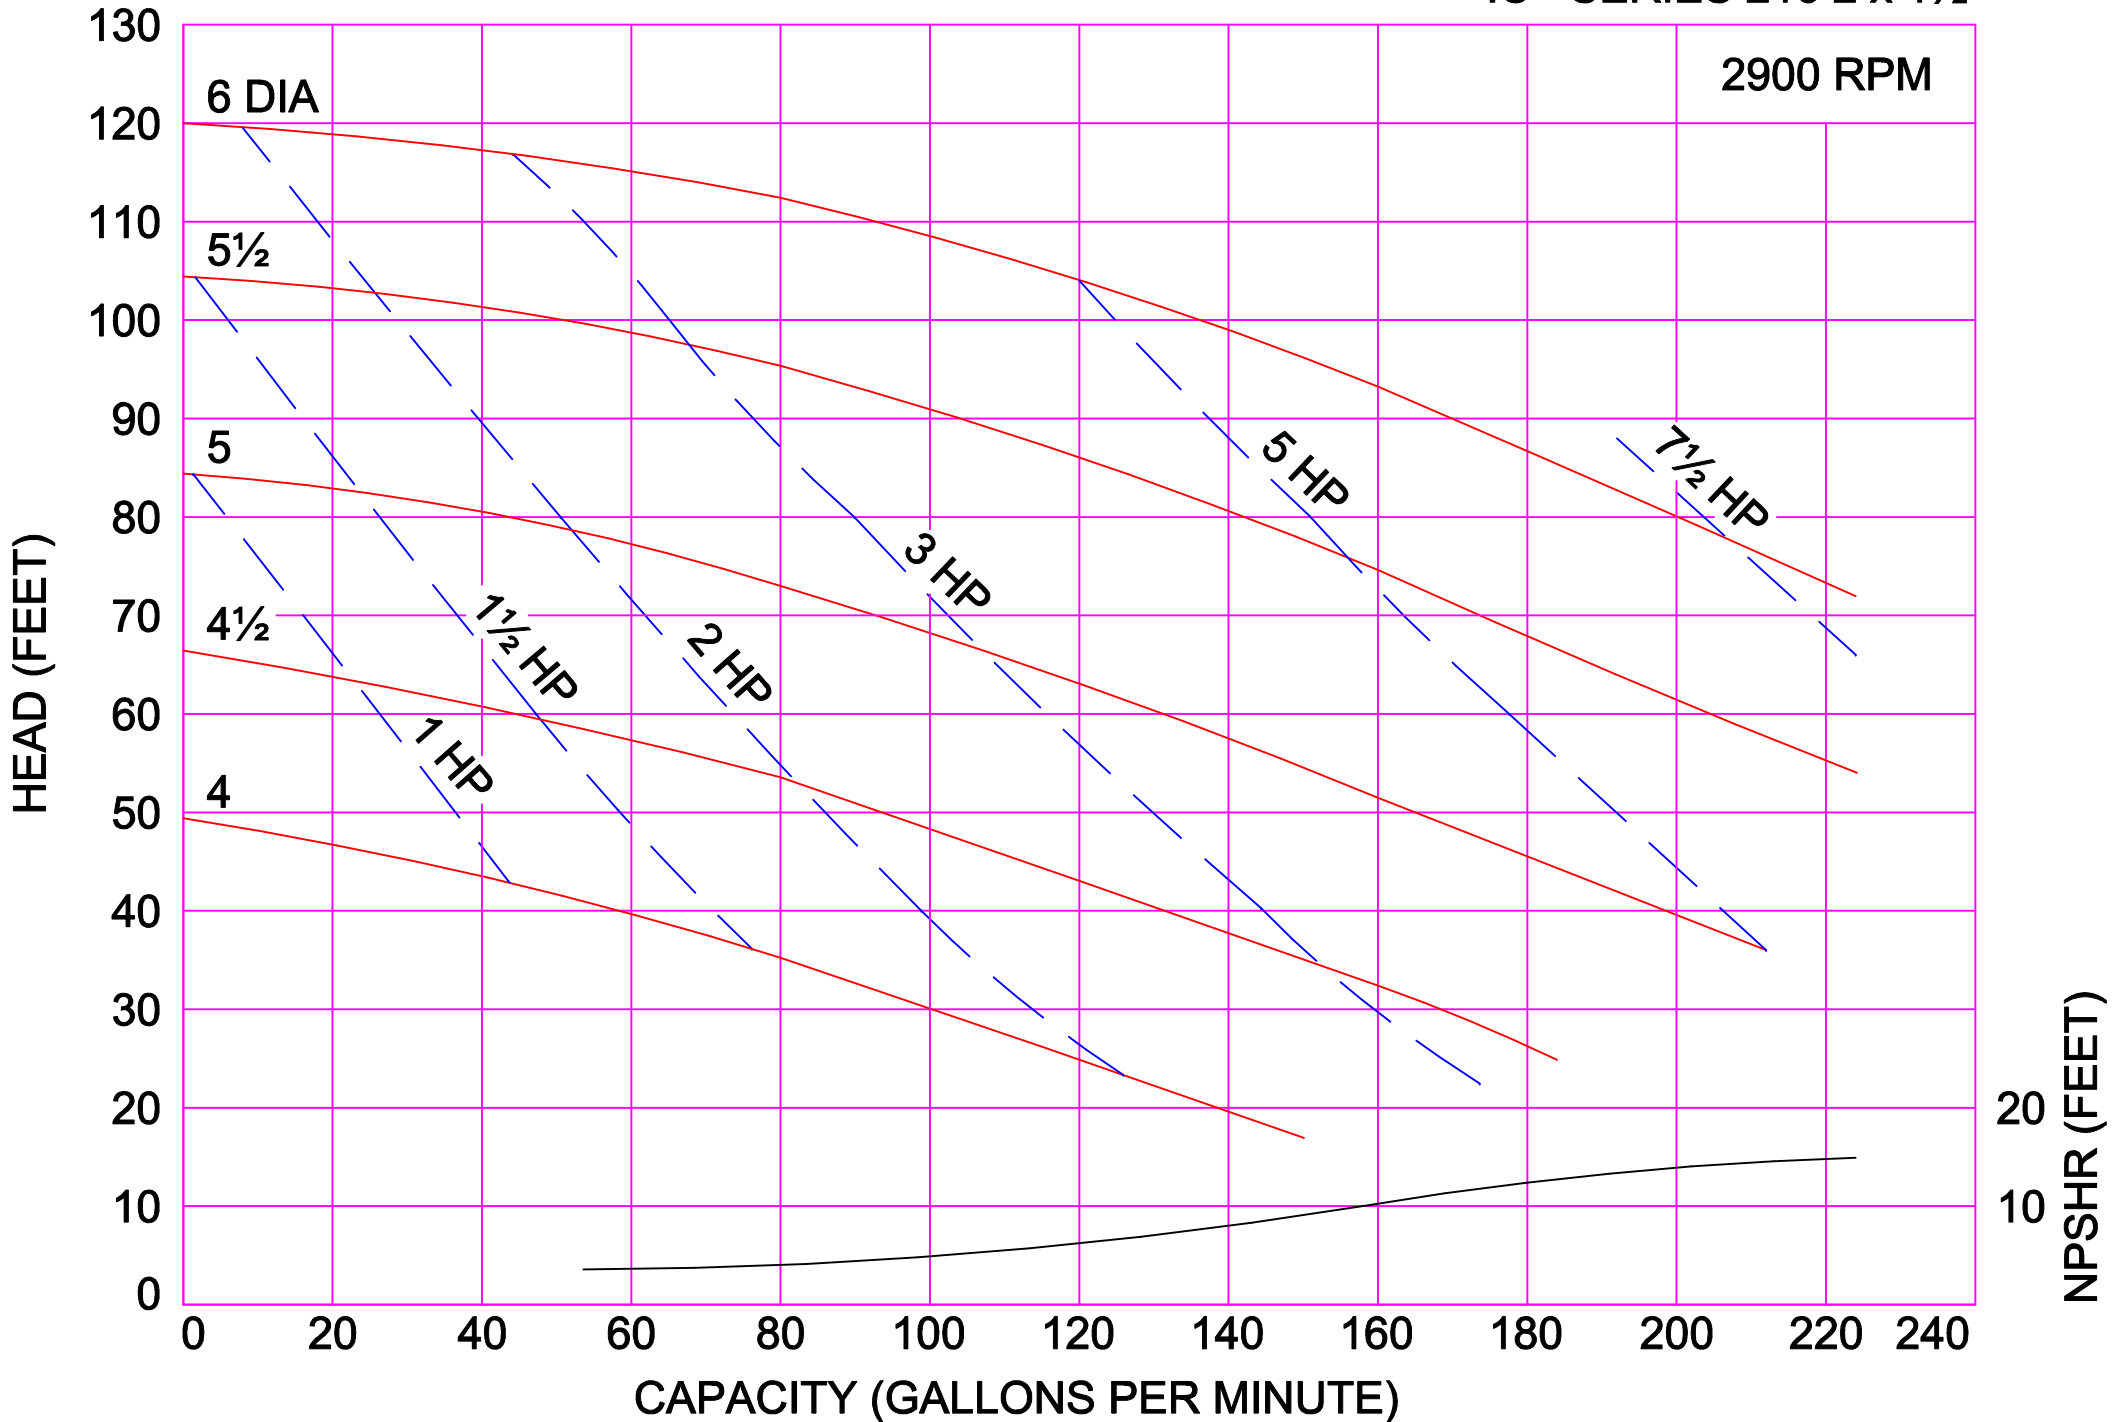

AMPCO PUMPS COMPANY, INC.  
IC+ SERIES 216 2 x 1½

1750 RPM

AMPCO PUMPS COMPANY, INC.  
IC+ SERIES 216 2 x 1½

AMPCO PUMPS COMPANY, INC.  
IC+ SERIES 216 2 x 1½

3500 RPM