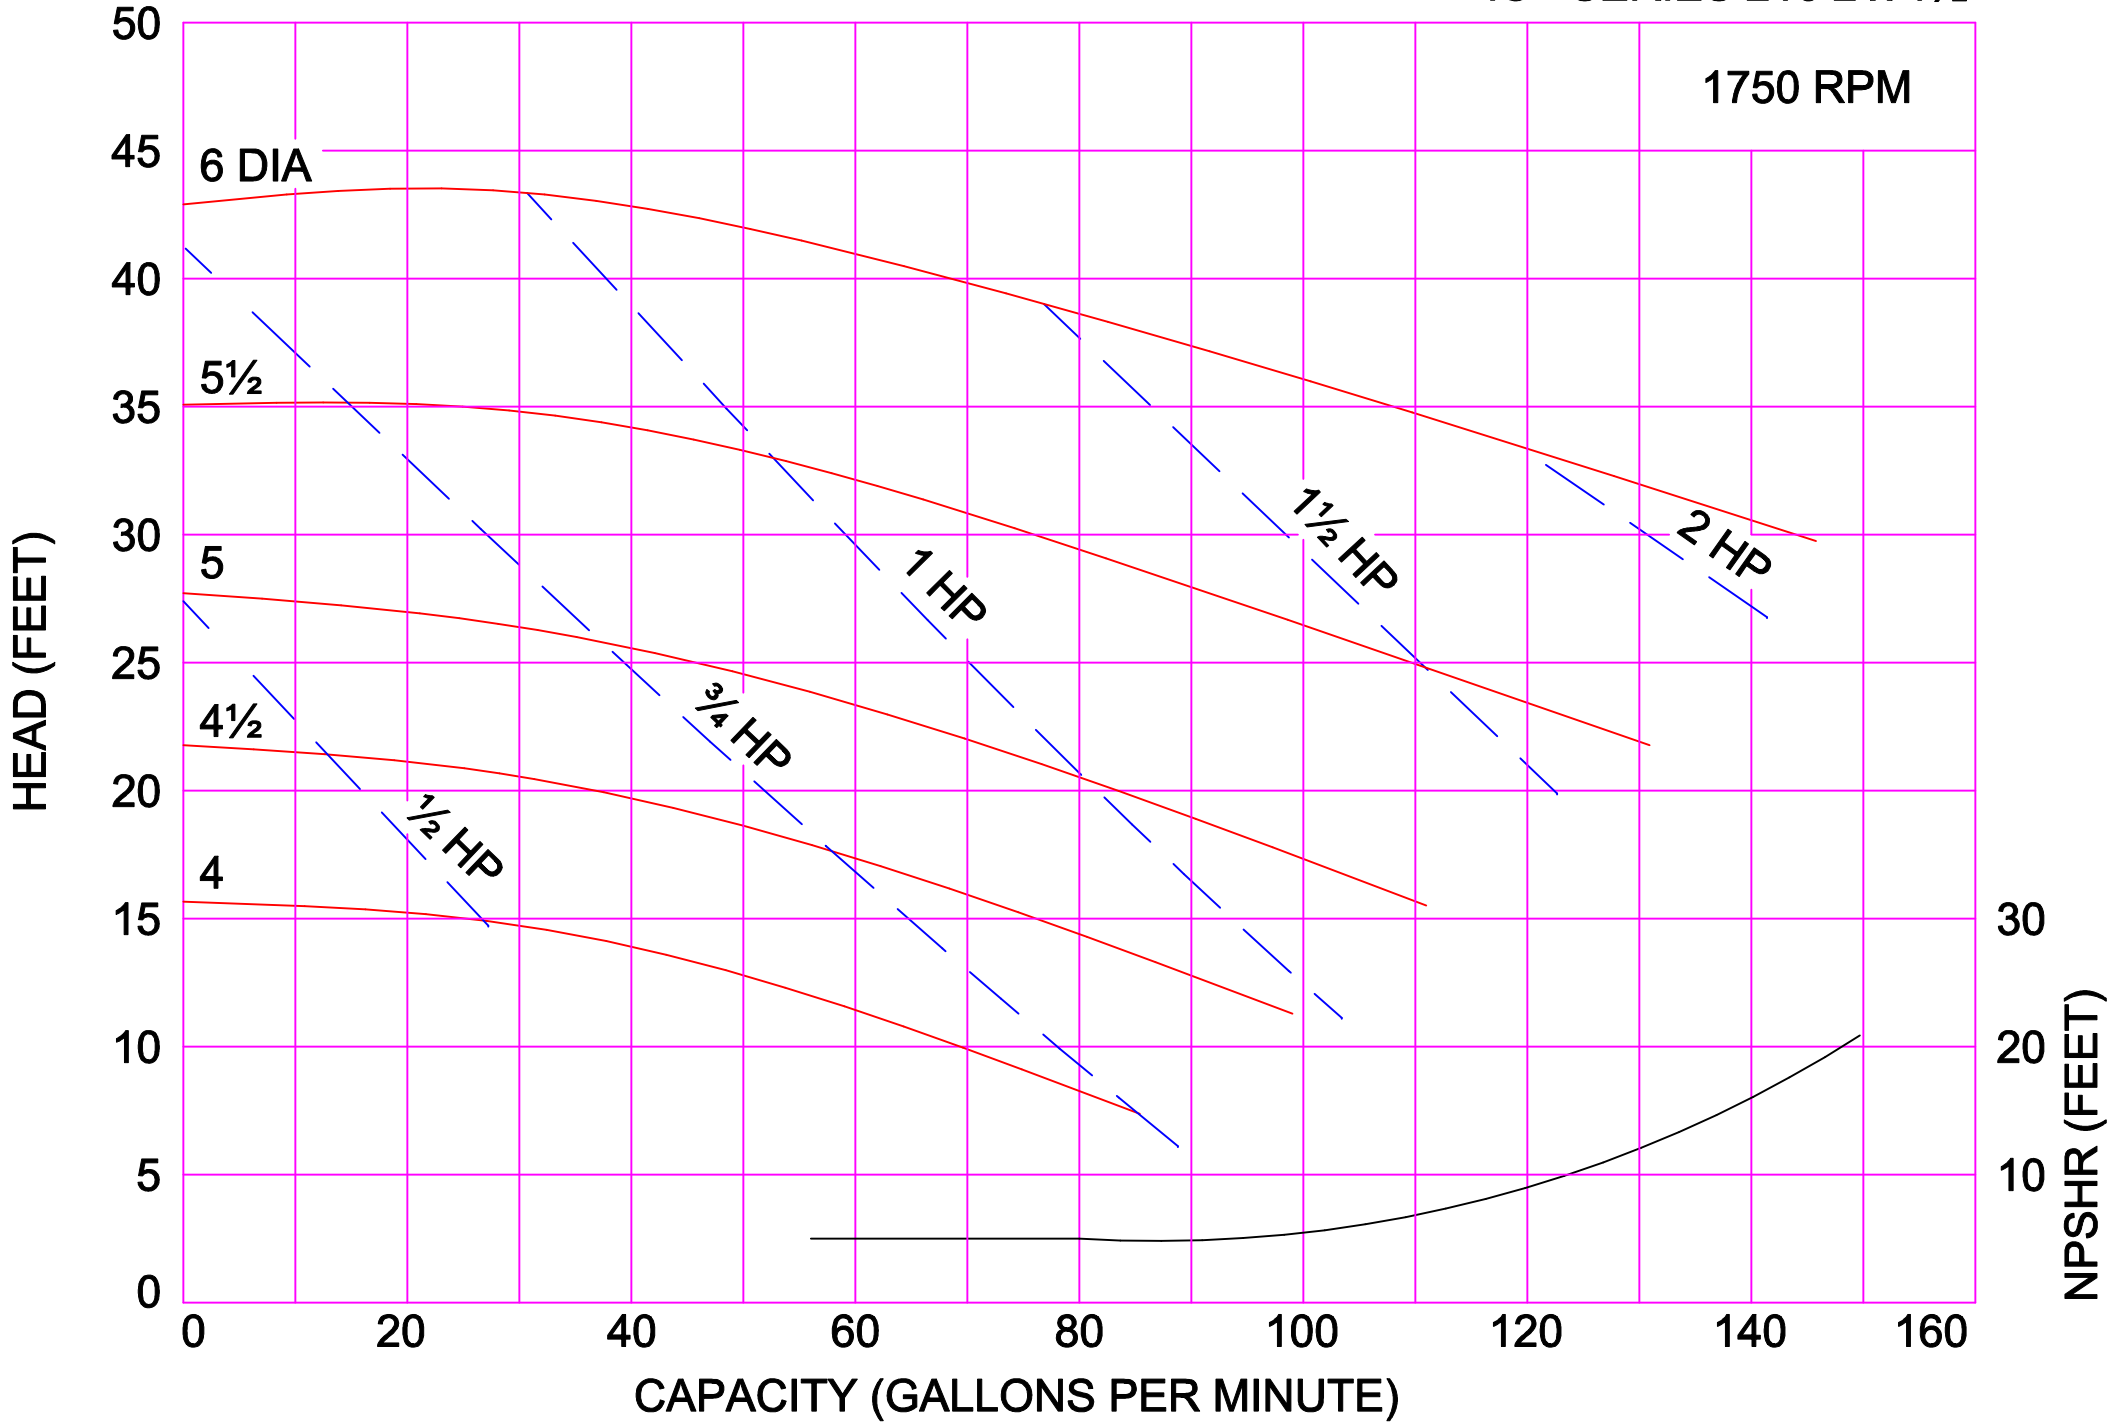

AMPCO PUMPS COMPANY, INC.  
IC+ SERIES 216 2 x 1½

1750 RPM

AMPCO PUMPS COMPANY, INC.  
IC+ SERIES 216 2 x 1½

AMPCO PUMPS COMPANY, INC.  
IC+ SERIES 216 2 x 1½

3500 RPM