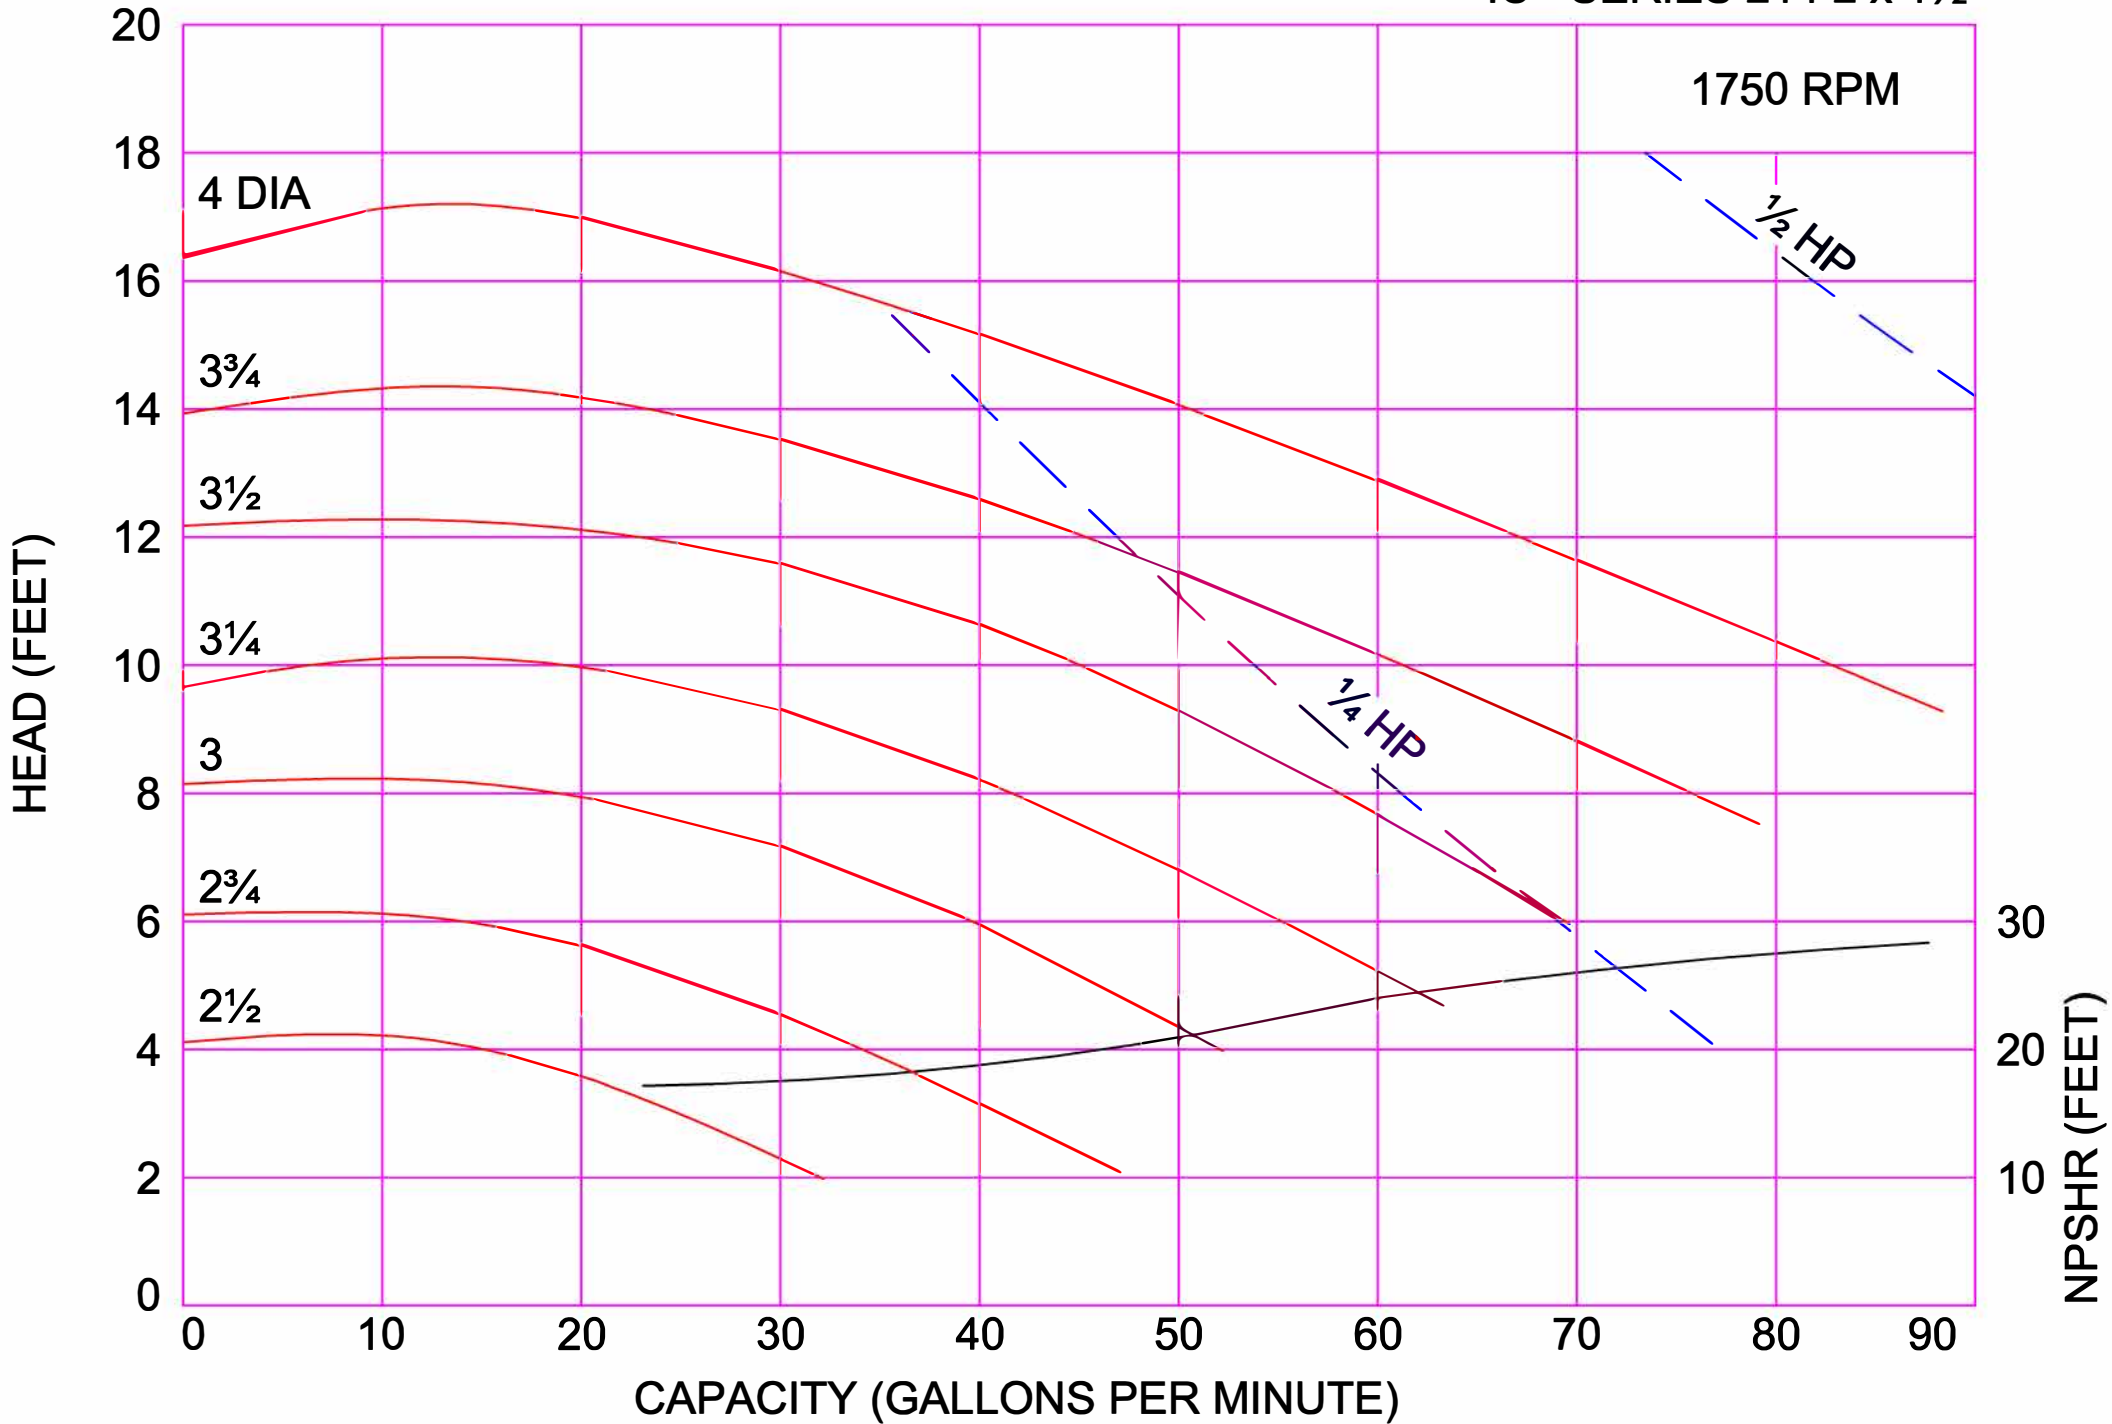

AMPCO PUMPS COMPANY, INC.
IC+ SERIES 214 2 x 1½

AMPCO PUMPS COMPANY, INC.
IC+ SERIES 214 2 x 1½

2900 RPM

AMPCO PUMPS COMPANY, INC.
IC+ SERIES 214 2 x 1½

3500 RPM