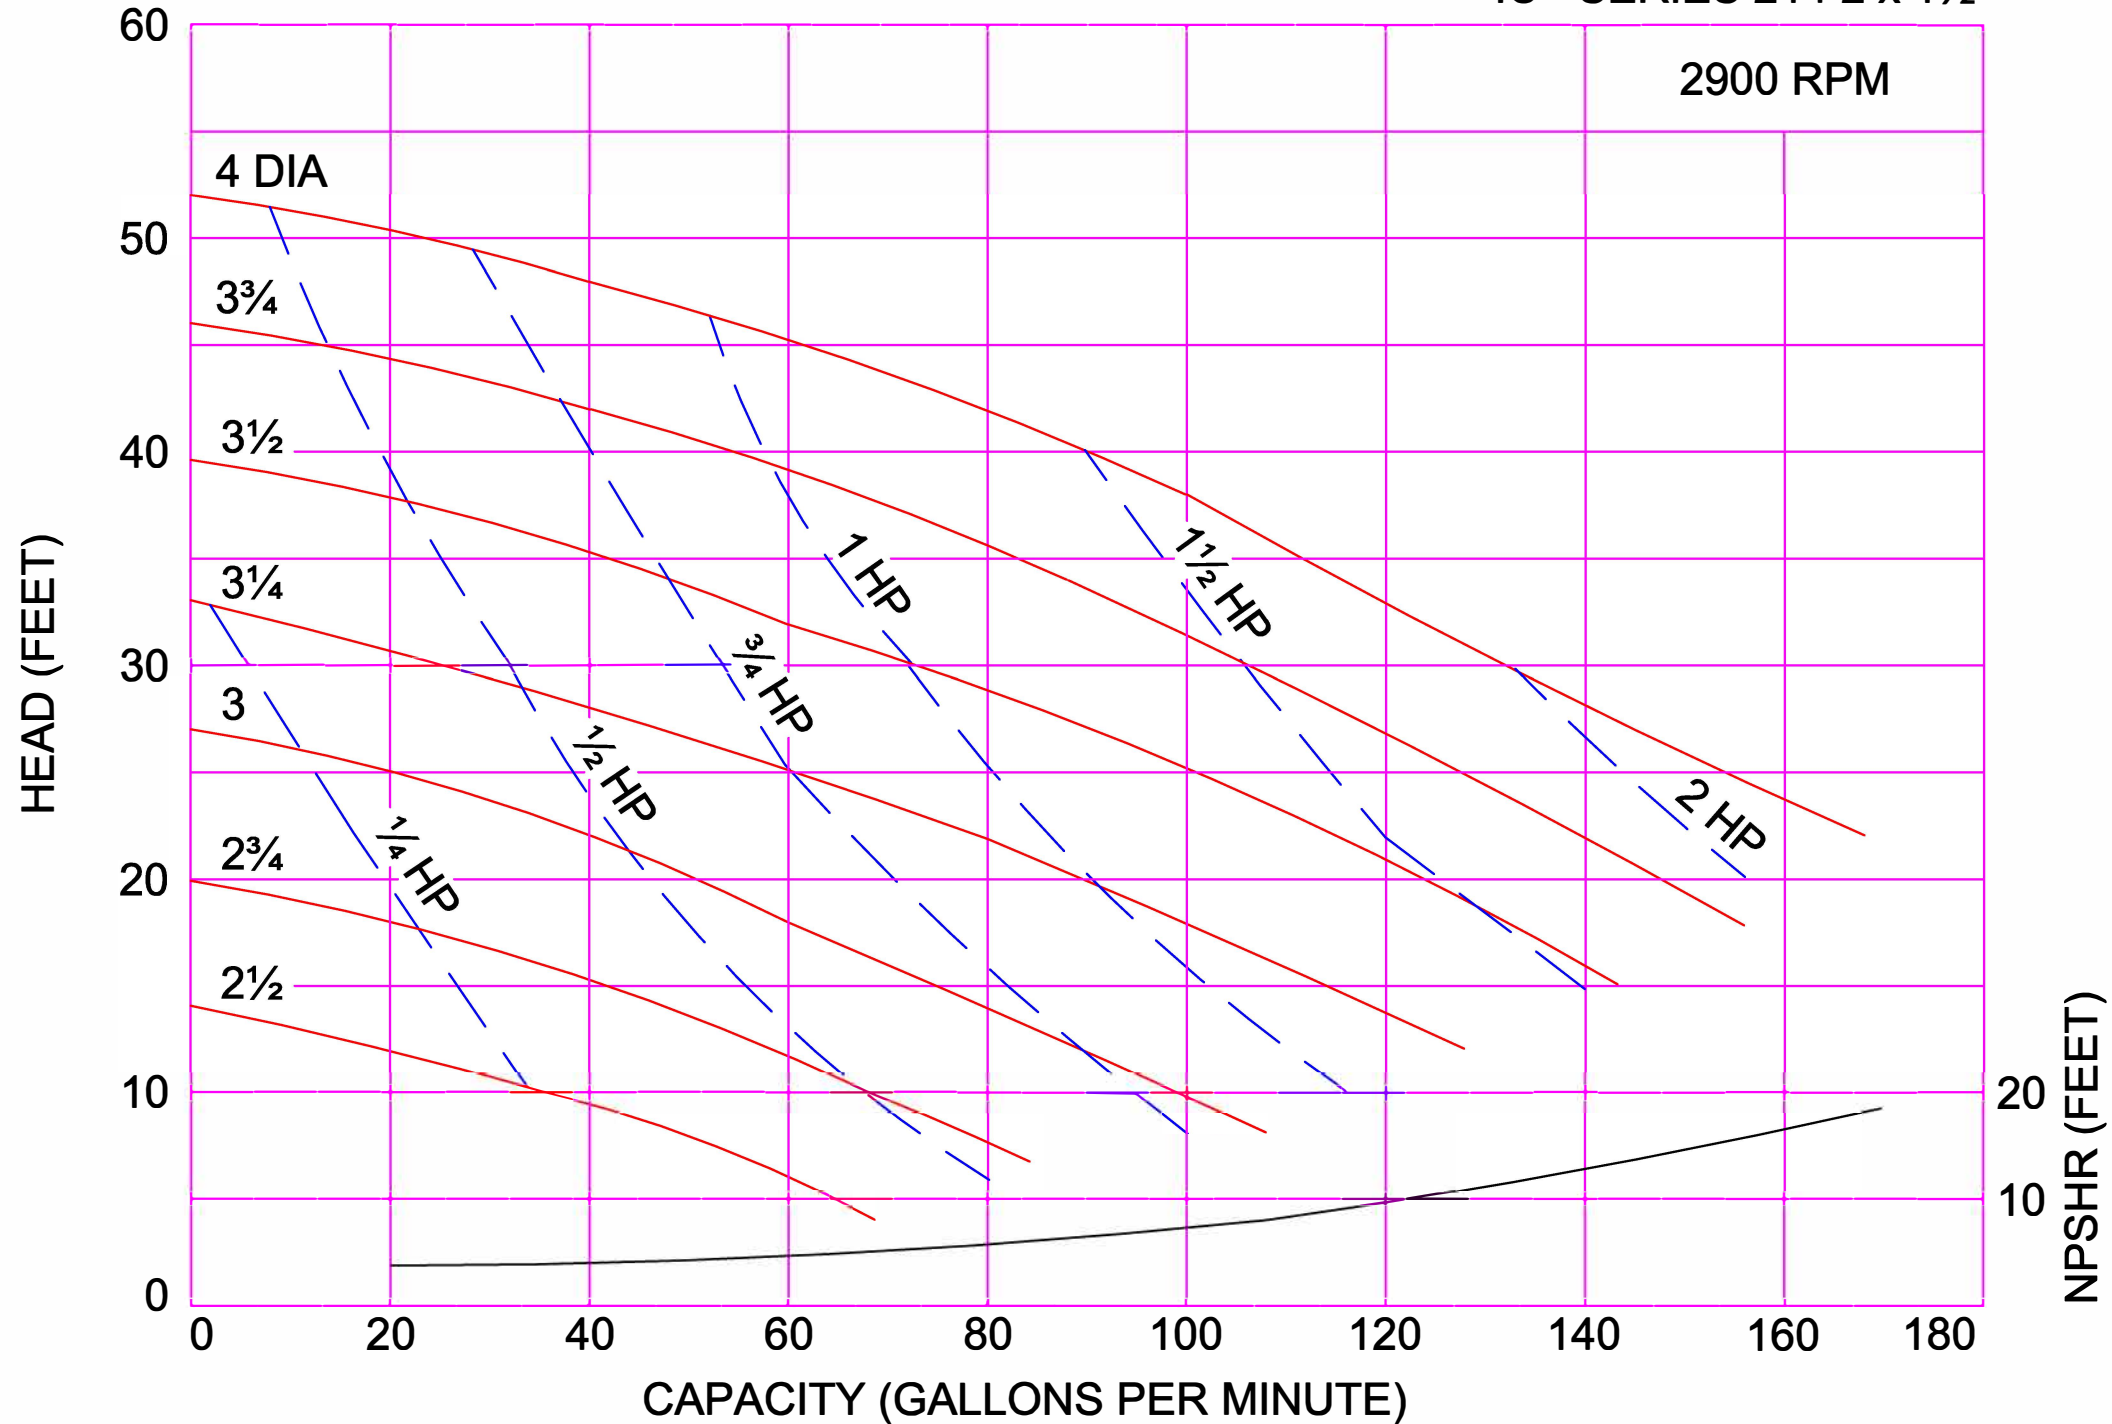

AMPCO PUMPS COMPANY, INC.
IC+ SERIES 214 2 x 1½

AMPCO PUMPS COMPANY, INC.
IC+ SERIES 214 2 x 1½

2900 RPM

AMPCO PUMPS COMPANY, INC.
IC+ SERIES 214 2 x 1½

3500 RPM