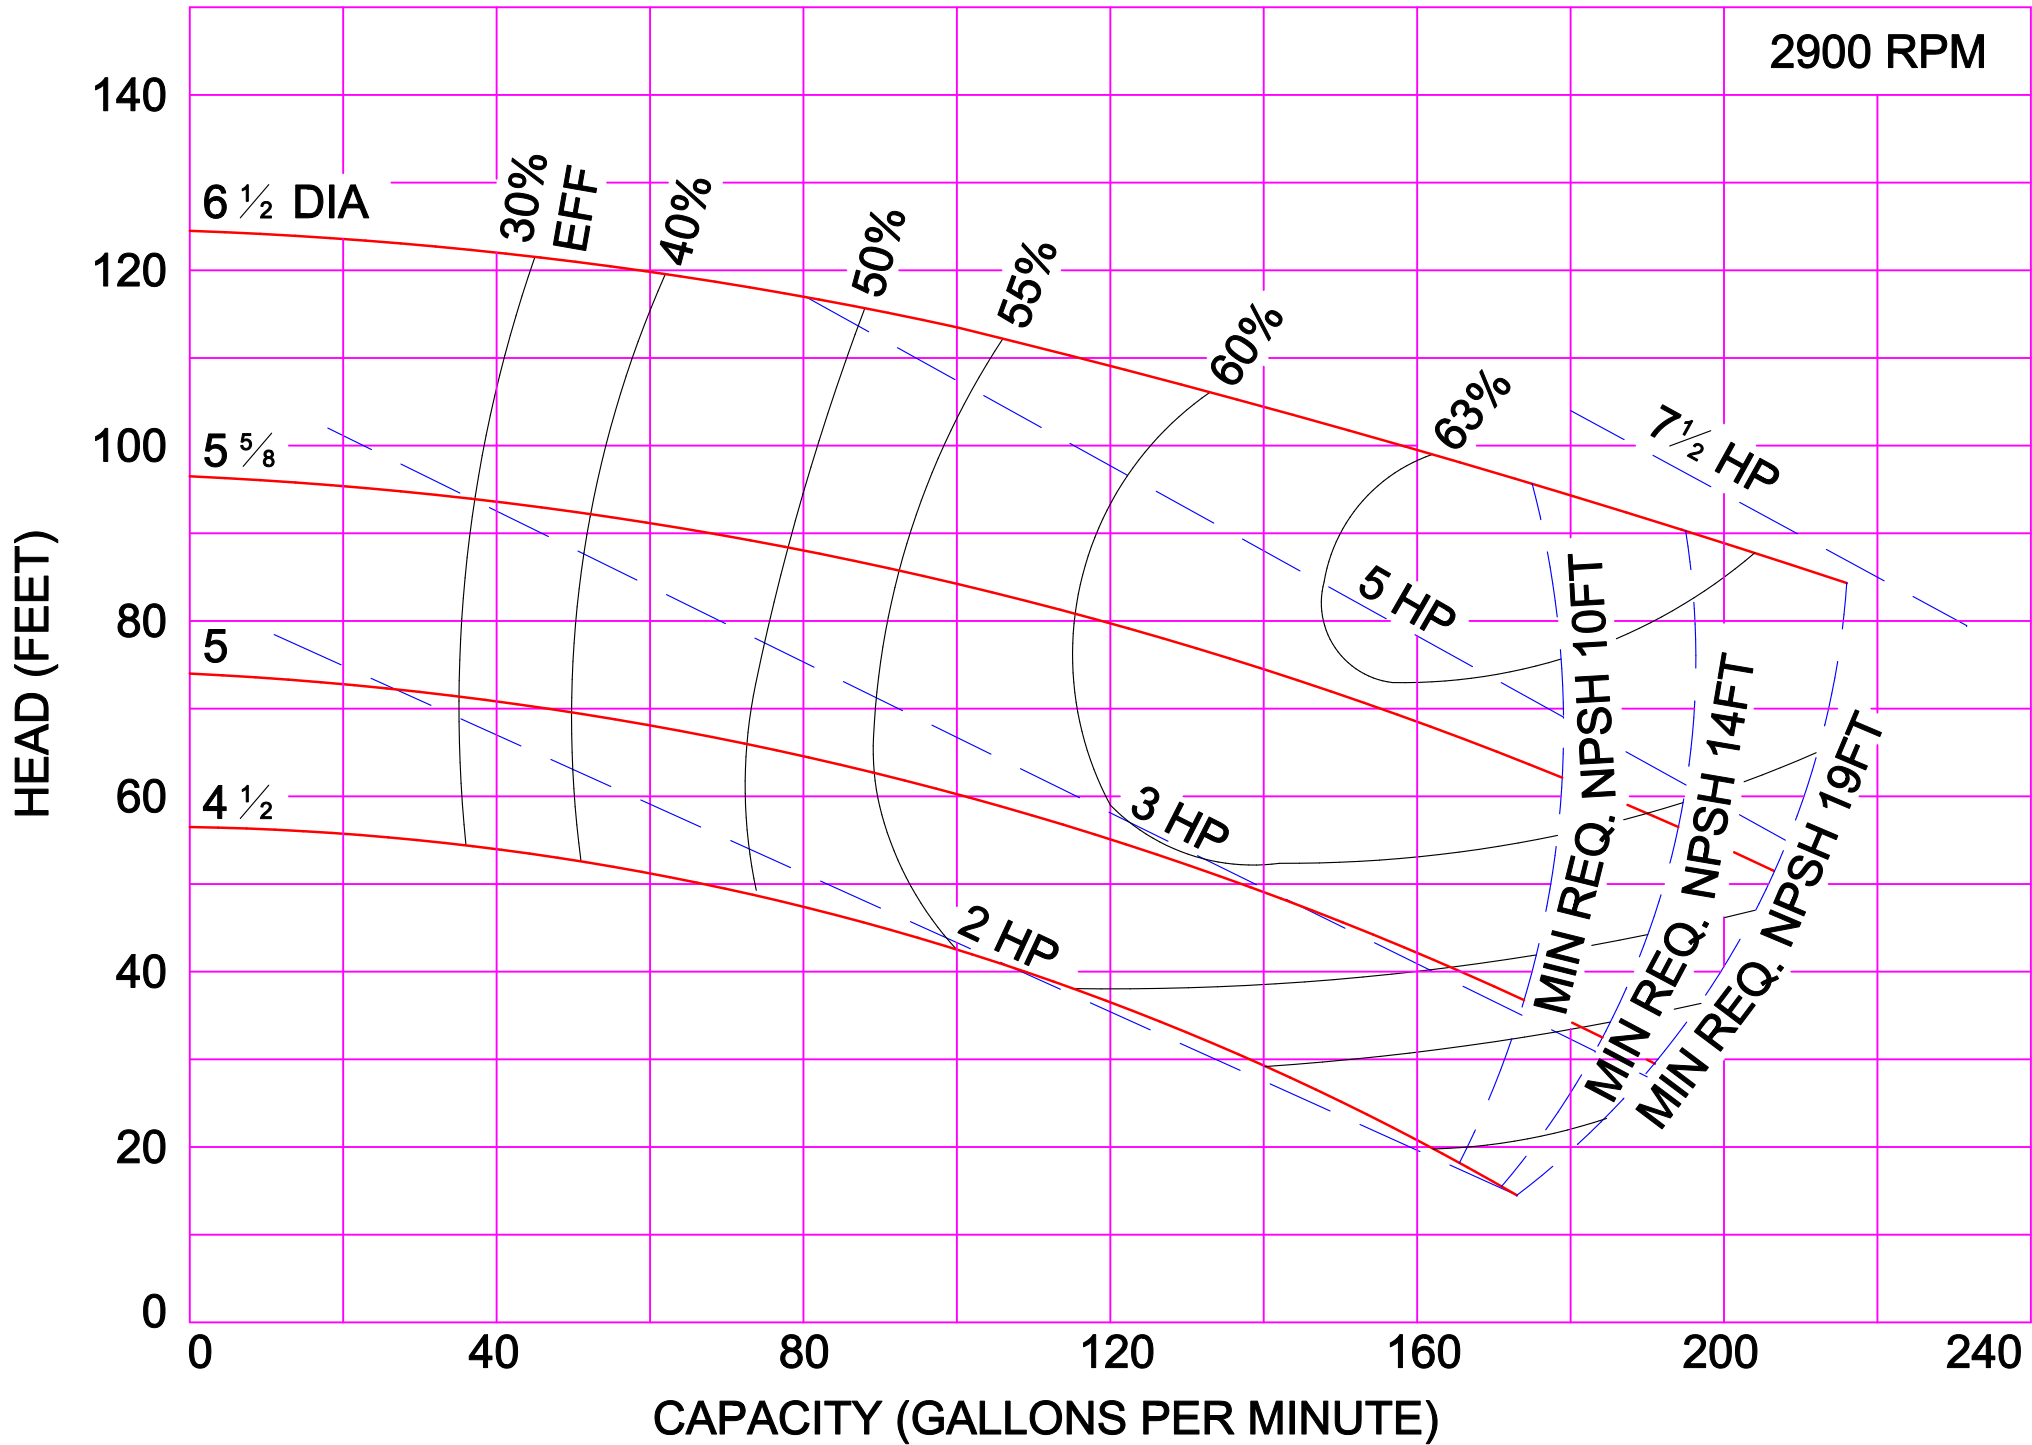

3500 RPM

3500 RPM

AMPCO PUMPS COMPANY, INC.
D-SERIES 3 x 3

AMPCO PUMPS COMPANY, INC.
D-SERIES 4 x 3

3500 RPM

AMPCO PUMPS COMPANY, INC.
D-SERIES 2½ x 2

AMPCO PUMPS COMPANY, INC.
D-SERIES 3 x 2½

1750 RPM

AMPCO PUMPS COMPANY, INC.
D-SERIES 3 x 3

1750 RPM

AMPCO PUMPS COMPANY, INC.
D-SERIES 4 x 3

AMPCO PUMPS COMPANY, INC.
D-SERIES 3 x 2½

AMPCO PUMPS COMPANY, INC.
D-SERIES 3 x 3

AMPCO PUMPS COMPANY, INC.
D-SERIES 4 x 3