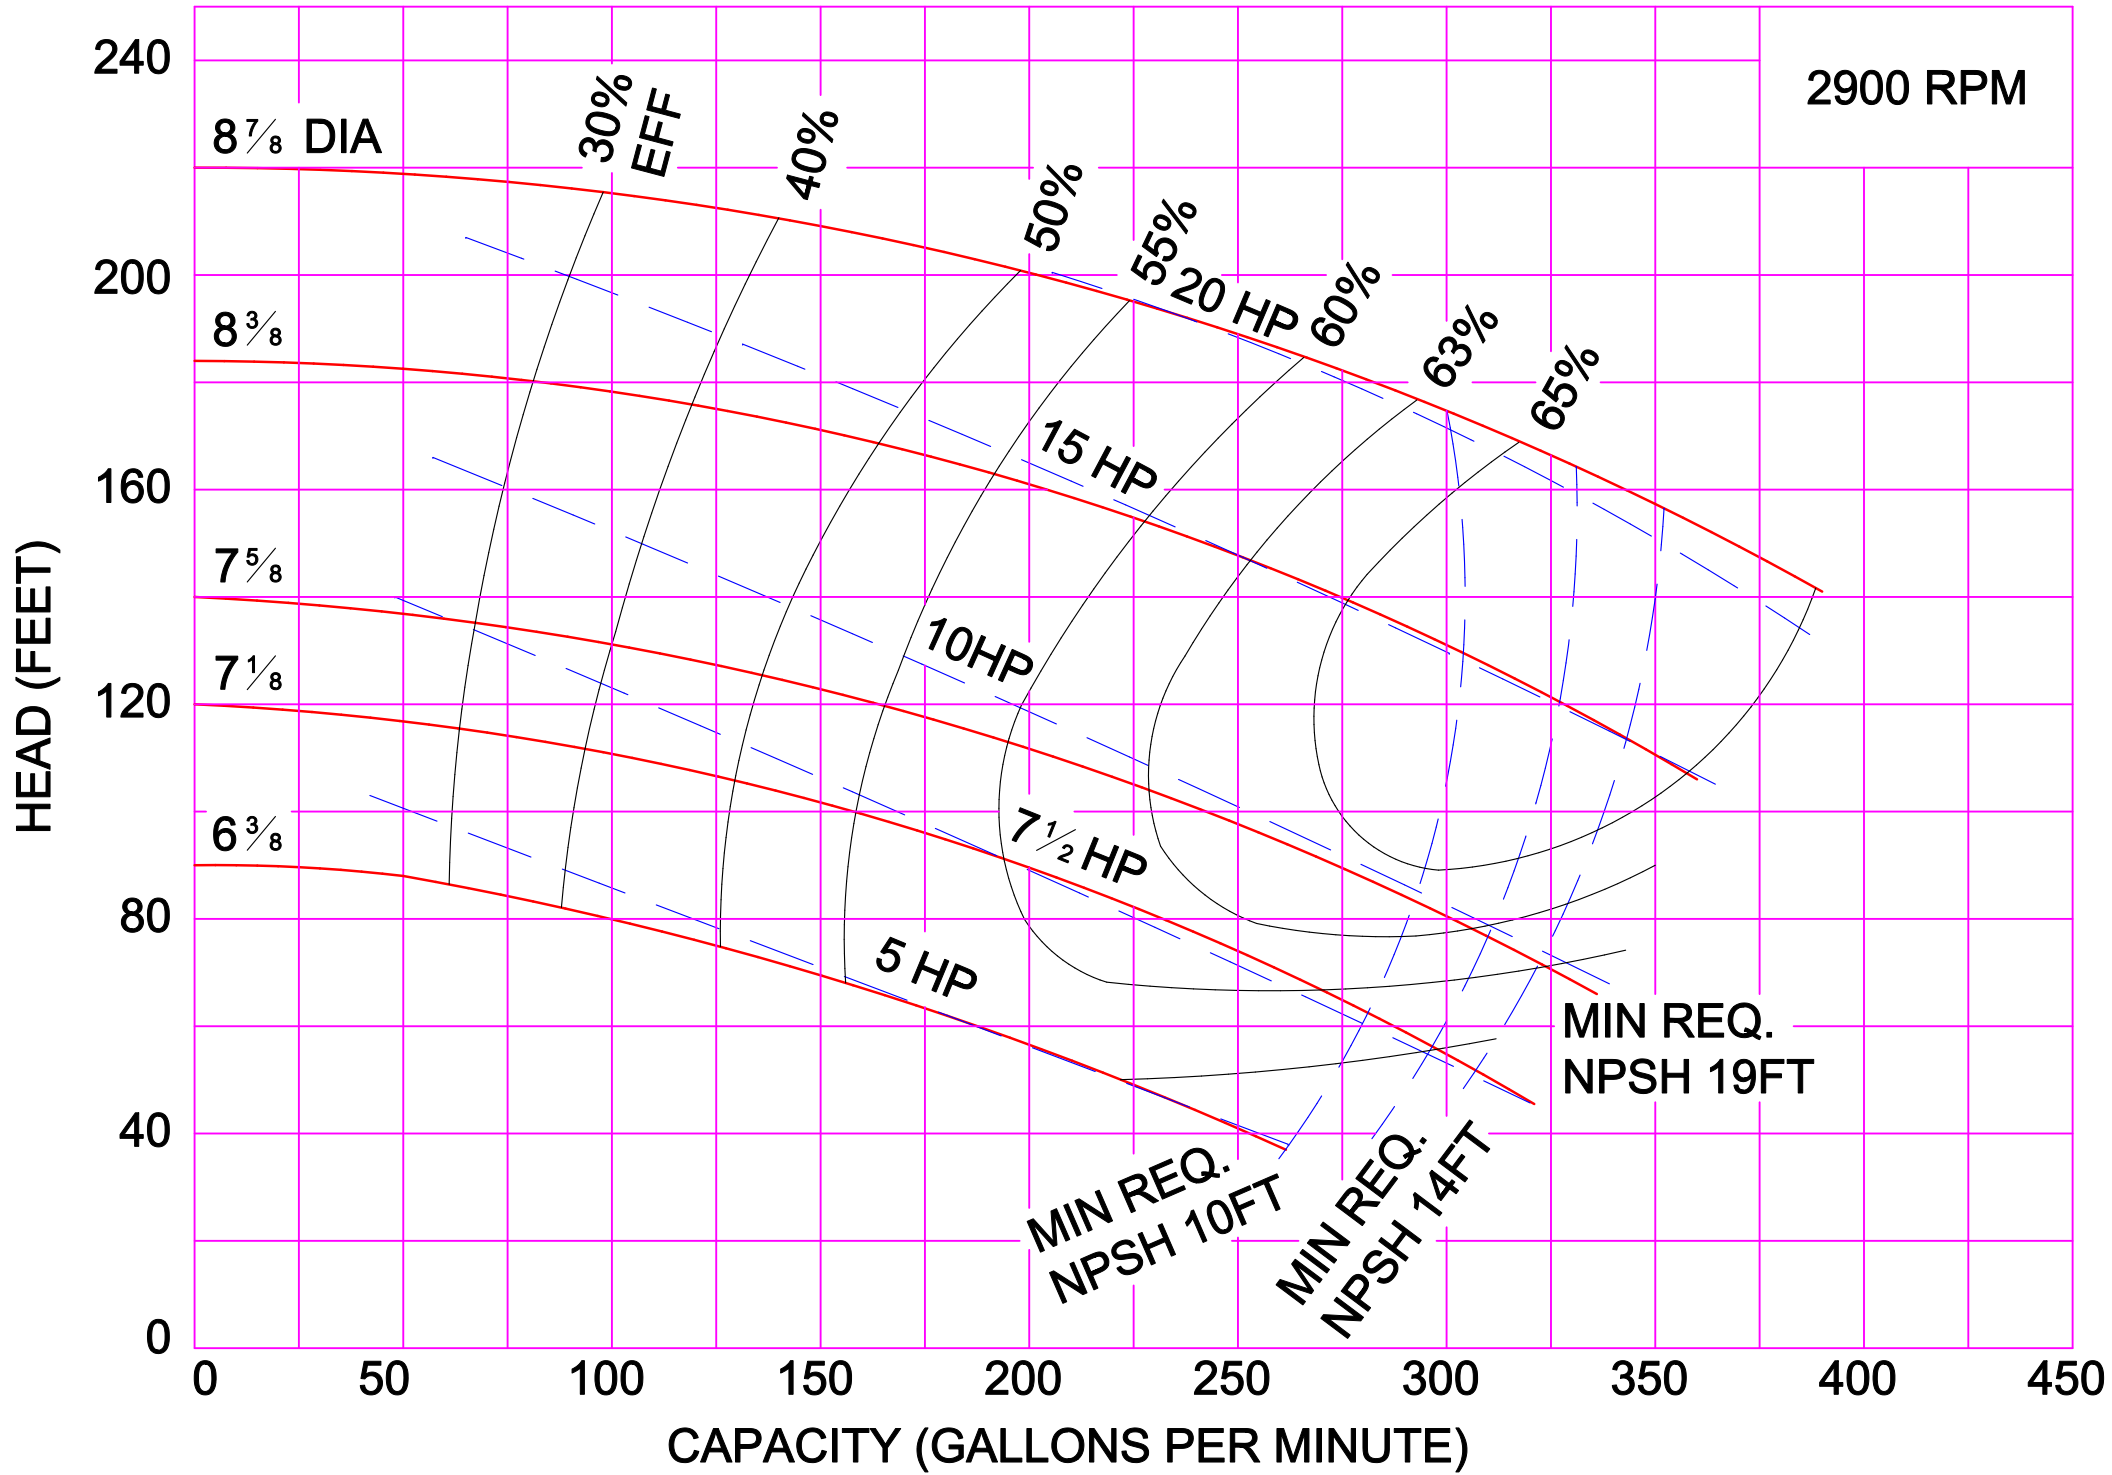

3500 RPM

3500 RPM

AMPCO PUMPS COMPANY, INC.
D-SERIES 3 x 3

AMPCO PUMPS COMPANY, INC.
D-SERIES 4 x 3

3500 RPM

AMPCO PUMPS COMPANY, INC.
D-SERIES 2½ x 2

AMPCO PUMPS COMPANY, INC.
D-SERIES 3 x 2½

1750 RPM

AMPCO PUMPS COMPANY, INC.
D-SERIES 3 x 3

1750 RPM

AMPCO PUMPS COMPANY, INC.
D-SERIES 4 x 3

AMPCO PUMPS COMPANY, INC.
D-SERIES 3 x 2½

AMPCO PUMPS COMPANY, INC.
D-SERIES 3 x 3

AMPCO PUMPS COMPANY, INC.
D-SERIES 4 x 3