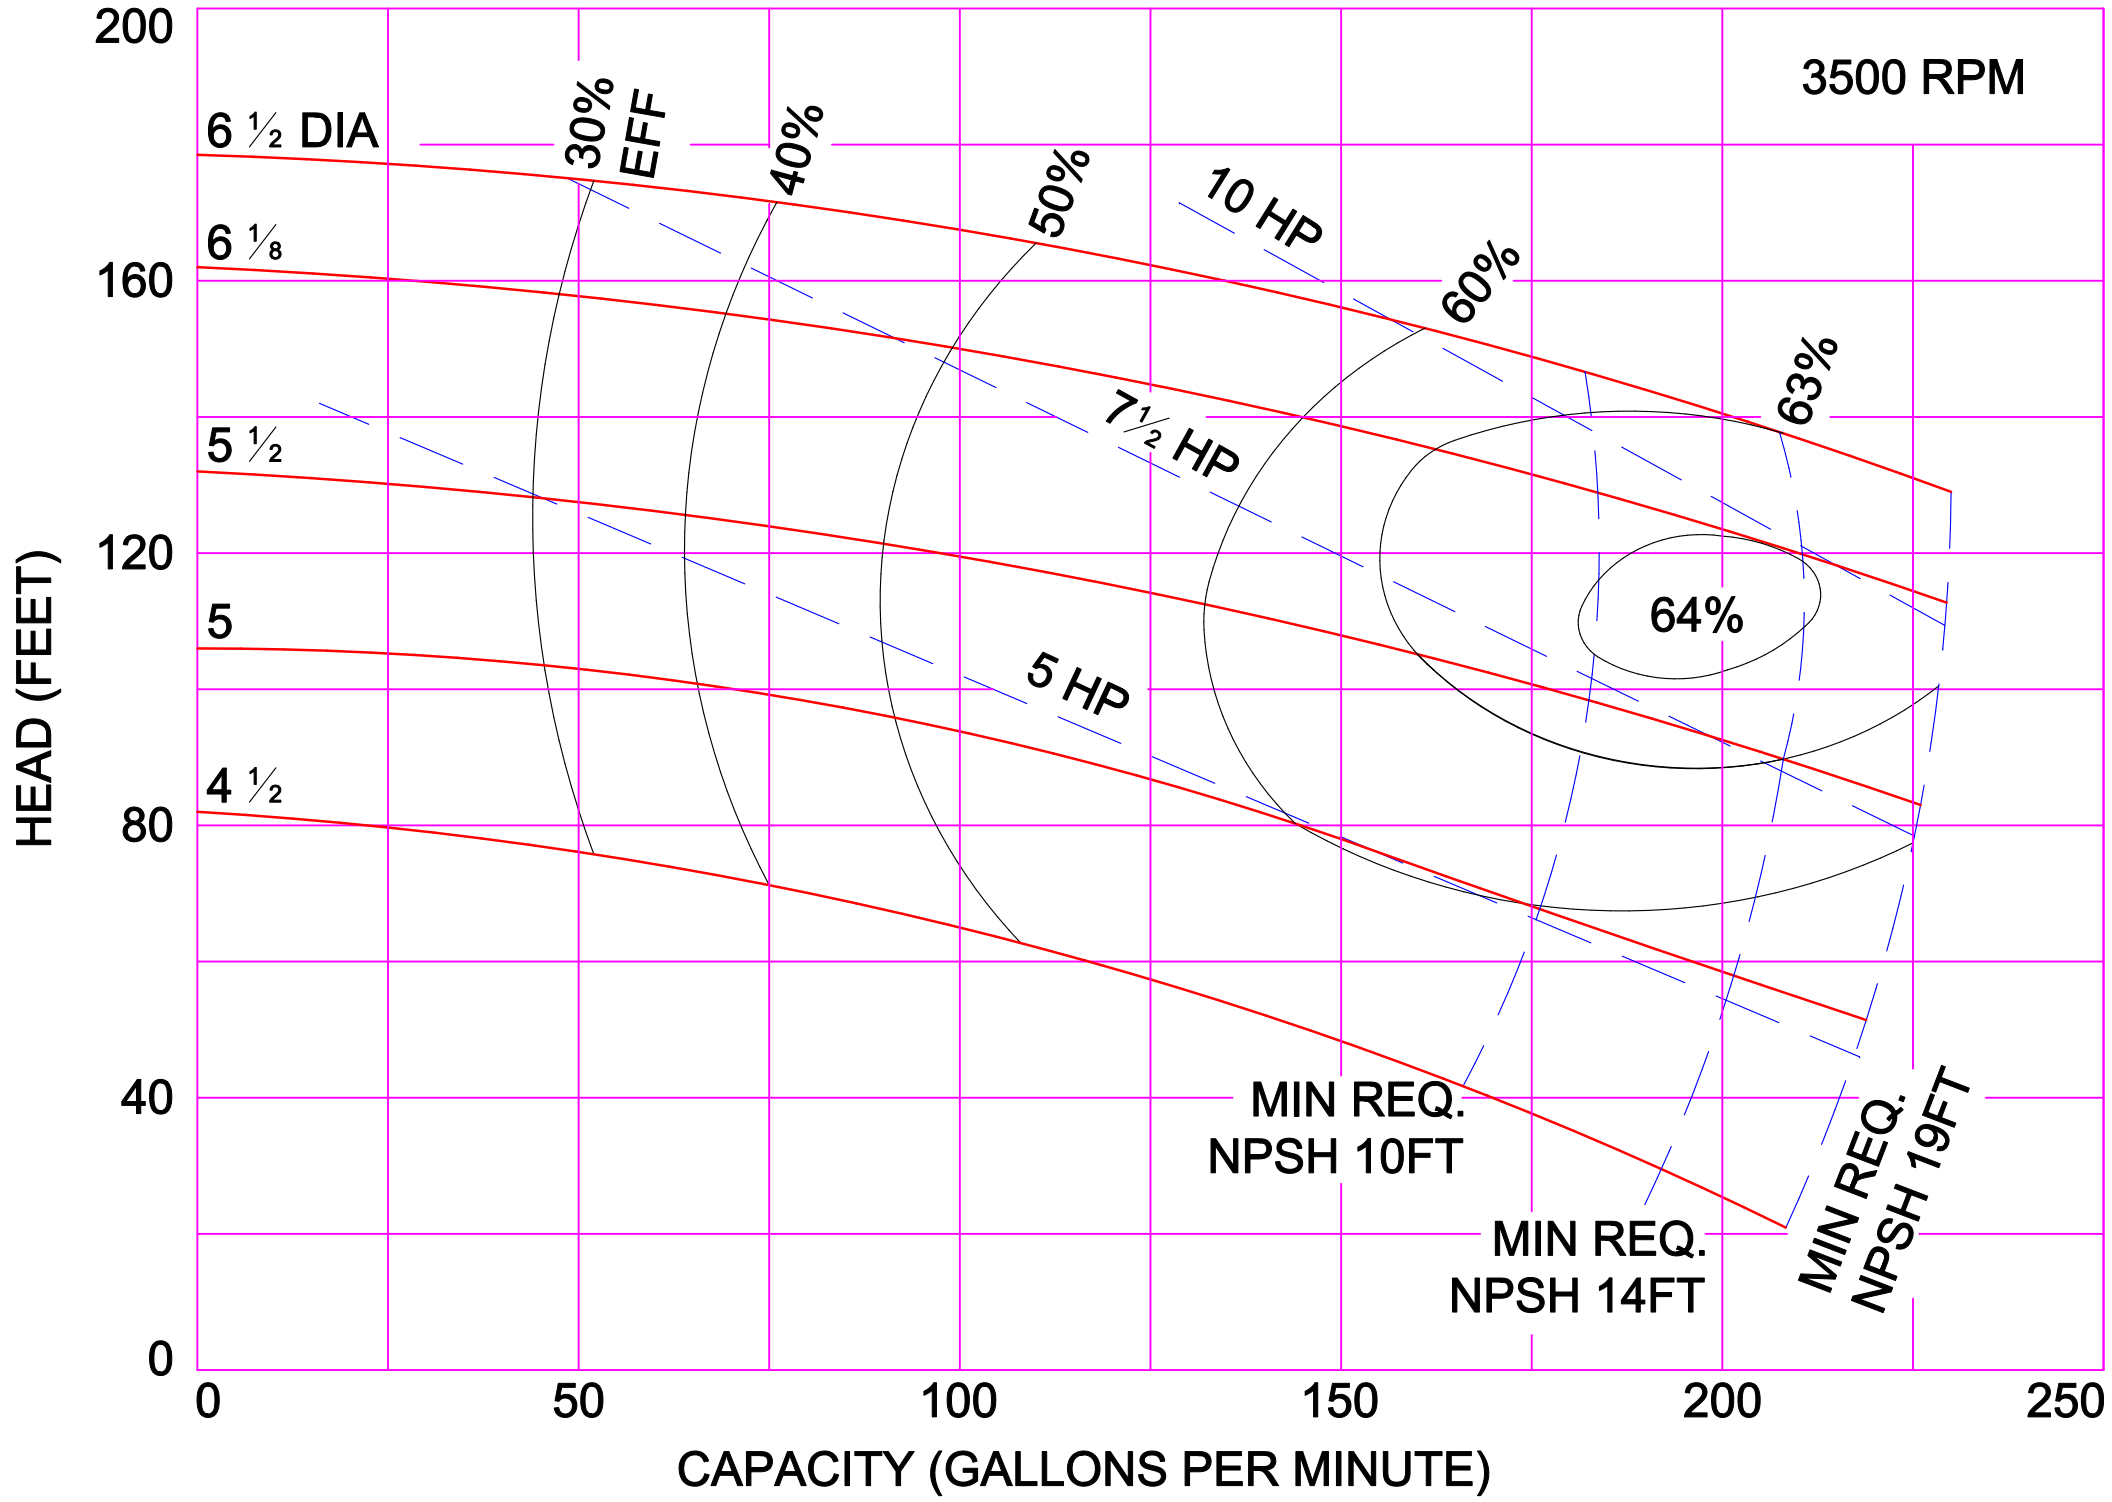

3500 RPM

3500 RPM

AMPCO PUMPS COMPANY, INC.
D-SERIES 3 x 3

AMPCO PUMPS COMPANY, INC.
D-SERIES 4 x 3

3500 RPM

AMPCO PUMPS COMPANY, INC.
D-SERIES 2½ x 2

AMPCO PUMPS COMPANY, INC.
D-SERIES 3 x 2½

1750 RPM

AMPCO PUMPS COMPANY, INC.
D-SERIES 3 x 3

1750 RPM

AMPCO PUMPS COMPANY, INC.
D-SERIES 4 x 3

AMPCO PUMPS COMPANY, INC.
D-SERIES 3 x 2½

AMPCO PUMPS COMPANY, INC.
D-SERIES 3 x 3

AMPCO PUMPS COMPANY, INC.
D-SERIES 4 x 3

2900 RPM

AMPCO PUMPS COMPANY, INC.
D-SERIES COMPOSITE