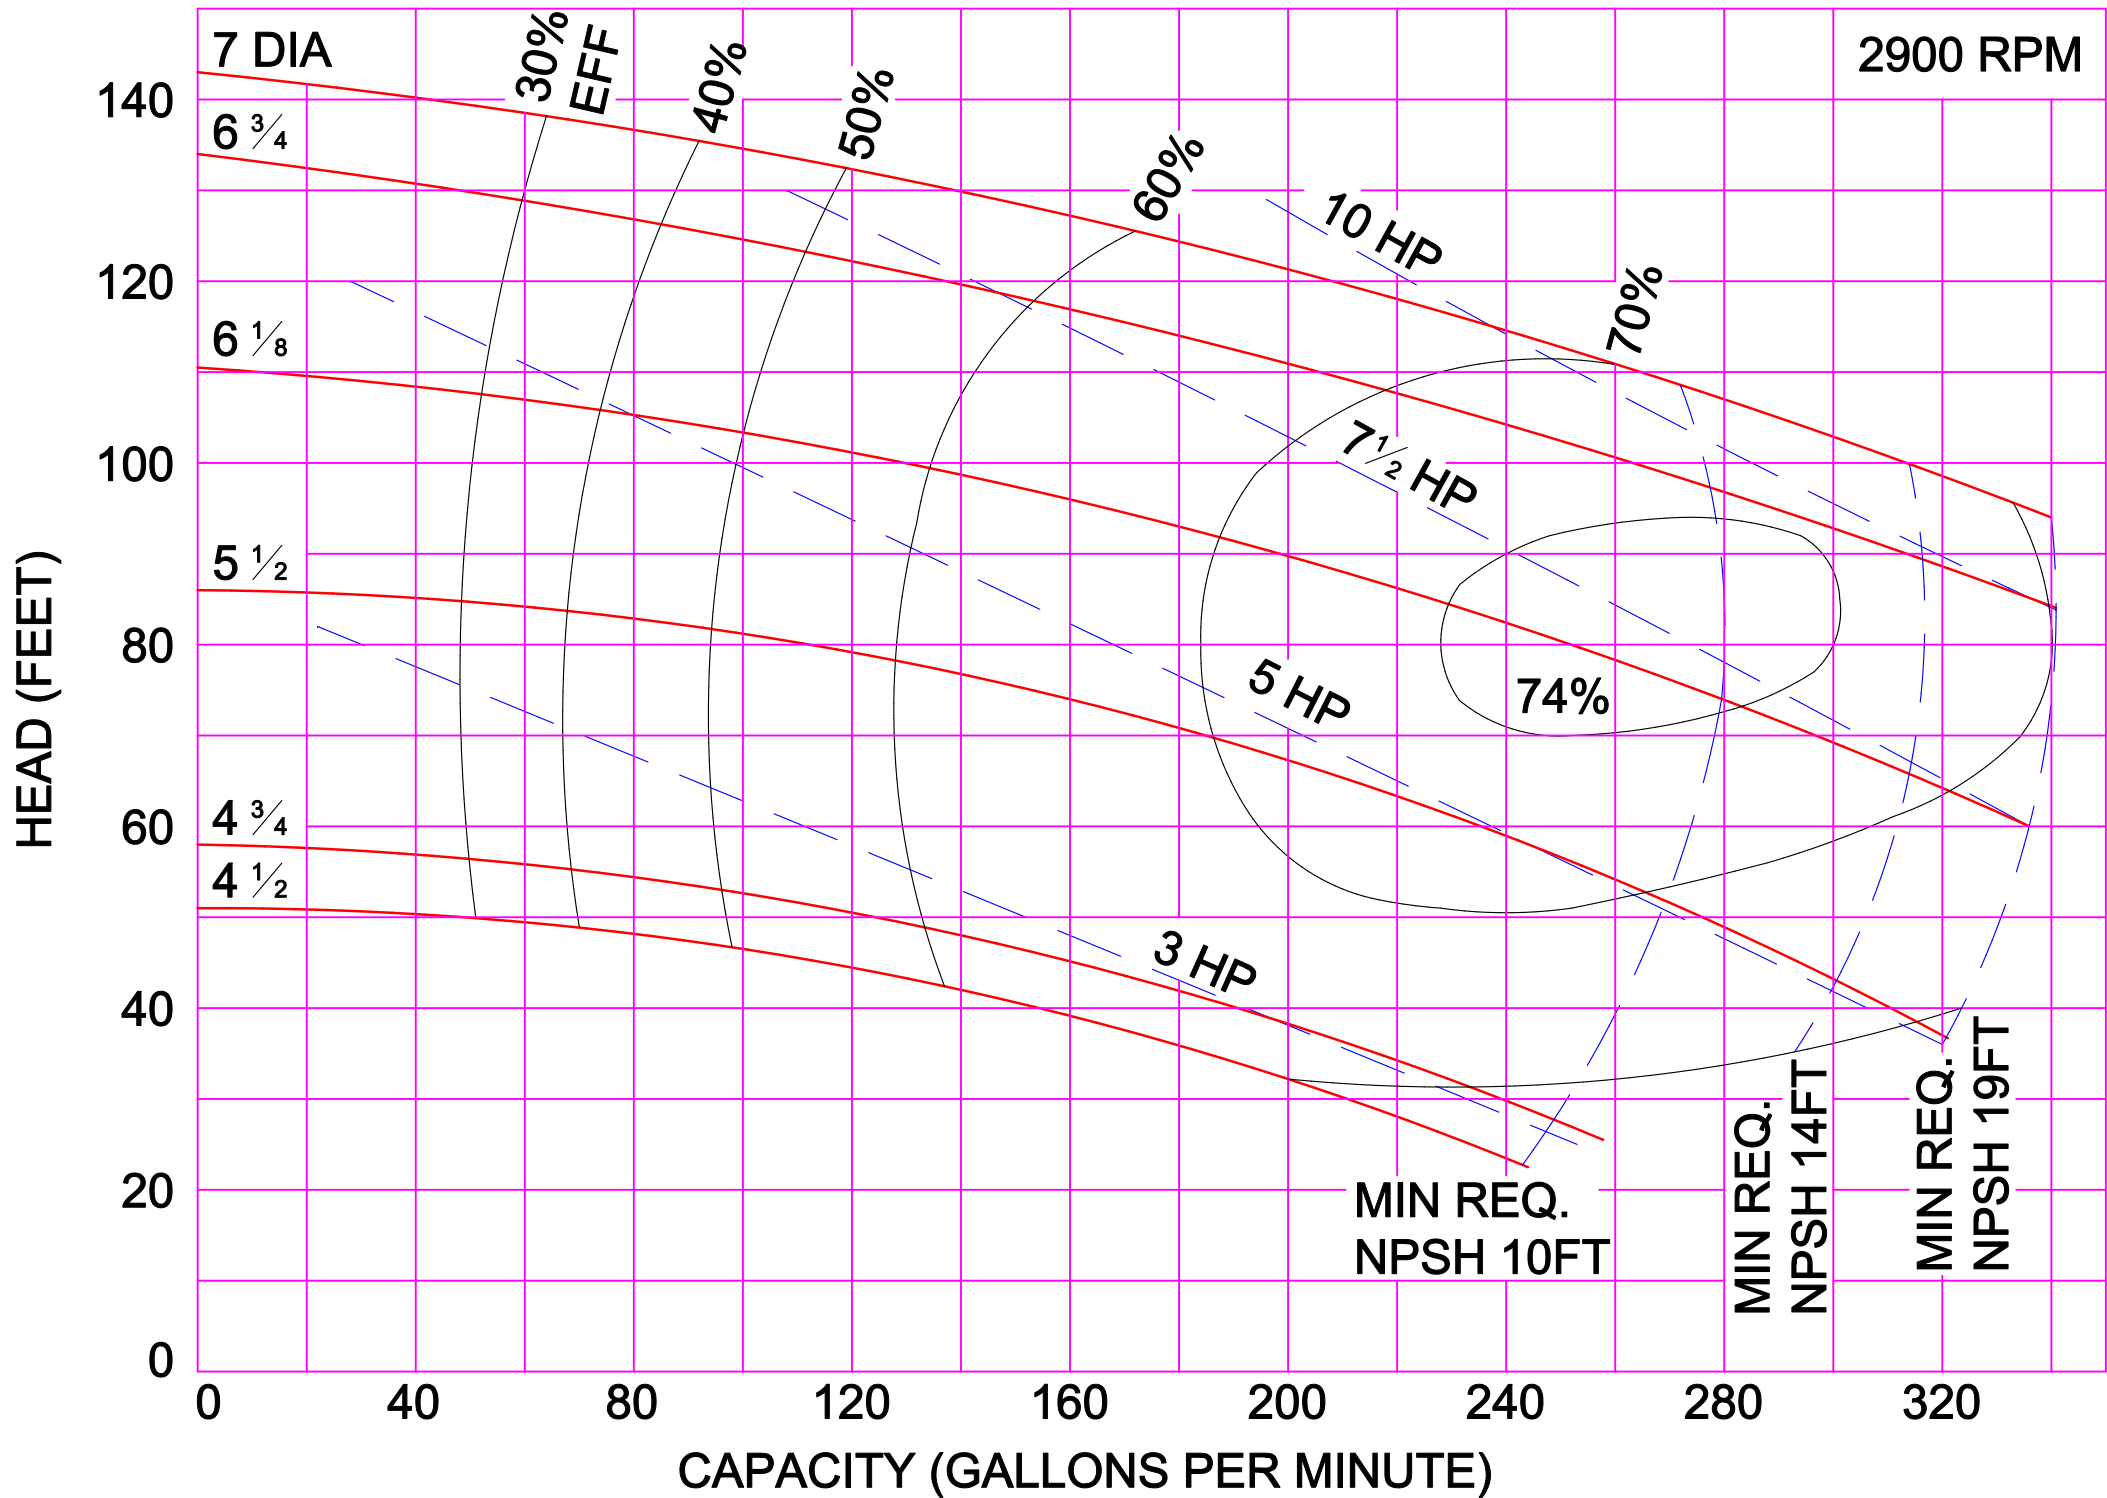

3500 RPM

3500 RPM

AMPCO PUMPS COMPANY, INC.
D-SERIES 3 x 3

AMPCO PUMPS COMPANY, INC.
D-SERIES 4 x 3

3500 RPM

AMPCO PUMPS COMPANY, INC.
D-SERIES 2½ x 2

AMPCO PUMPS COMPANY, INC.
D-SERIES 3 x 2½

1750 RPM

AMPCO PUMPS COMPANY, INC.
D-SERIES 3 x 3

1750 RPM

AMPCO PUMPS COMPANY, INC.
D-SERIES 4 x 3

AMPCO PUMPS COMPANY, INC.
D-SERIES 3 x 2½

AMPCO PUMPS COMPANY, INC.
D-SERIES 3 x 3

AMPCO PUMPS COMPANY, INC.
D-SERIES 4 x 3