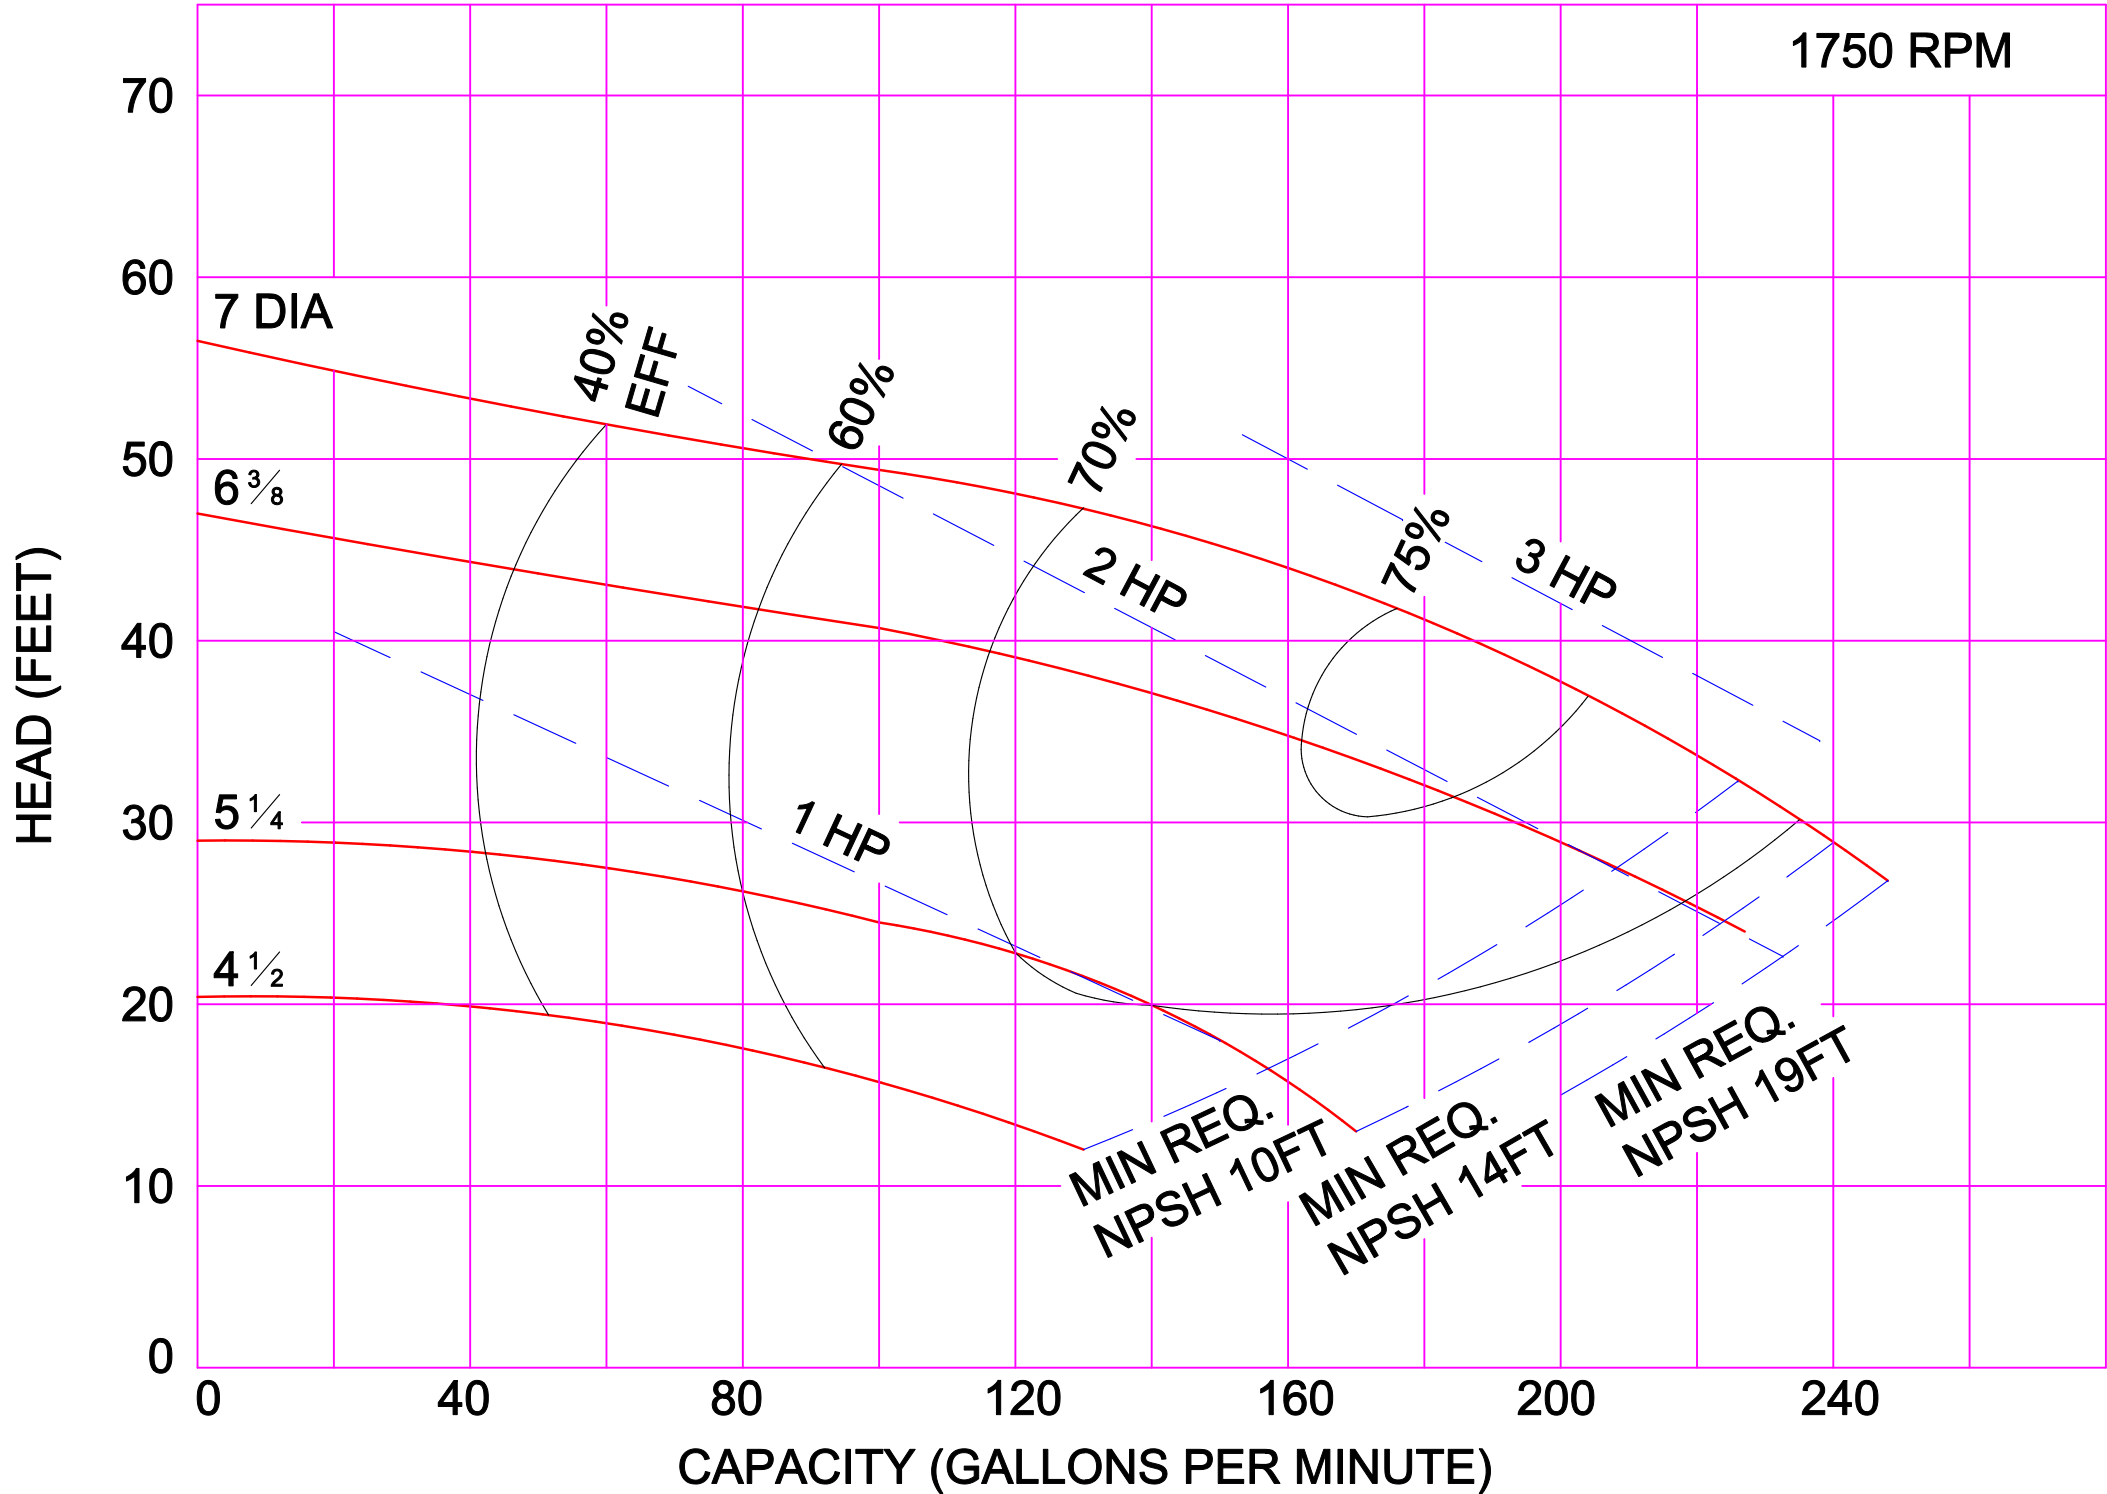

3500 RPM

3500 RPM

AMPCO PUMPS COMPANY, INC.
D-SERIES 3 x 3

AMPCO PUMPS COMPANY, INC.
D-SERIES 4 x 3

3500 RPM

AMPCO PUMPS COMPANY, INC.
D-SERIES 2½ x 2

AMPCO PUMPS COMPANY, INC.
D-SERIES 3 x 2½

1750 RPM

AMPCO PUMPS COMPANY, INC.
D-SERIES 3 x 3

1750 RPM

AMPCO PUMPS COMPANY, INC.
D-SERIES 4 x 3

AMPCO PUMPS COMPANY, INC.
D-SERIES 3 x 2½

AMPCO PUMPS COMPANY, INC.
D-SERIES 3 x 3

AMPCO PUMPS COMPANY, INC.
D-SERIES 4 x 3