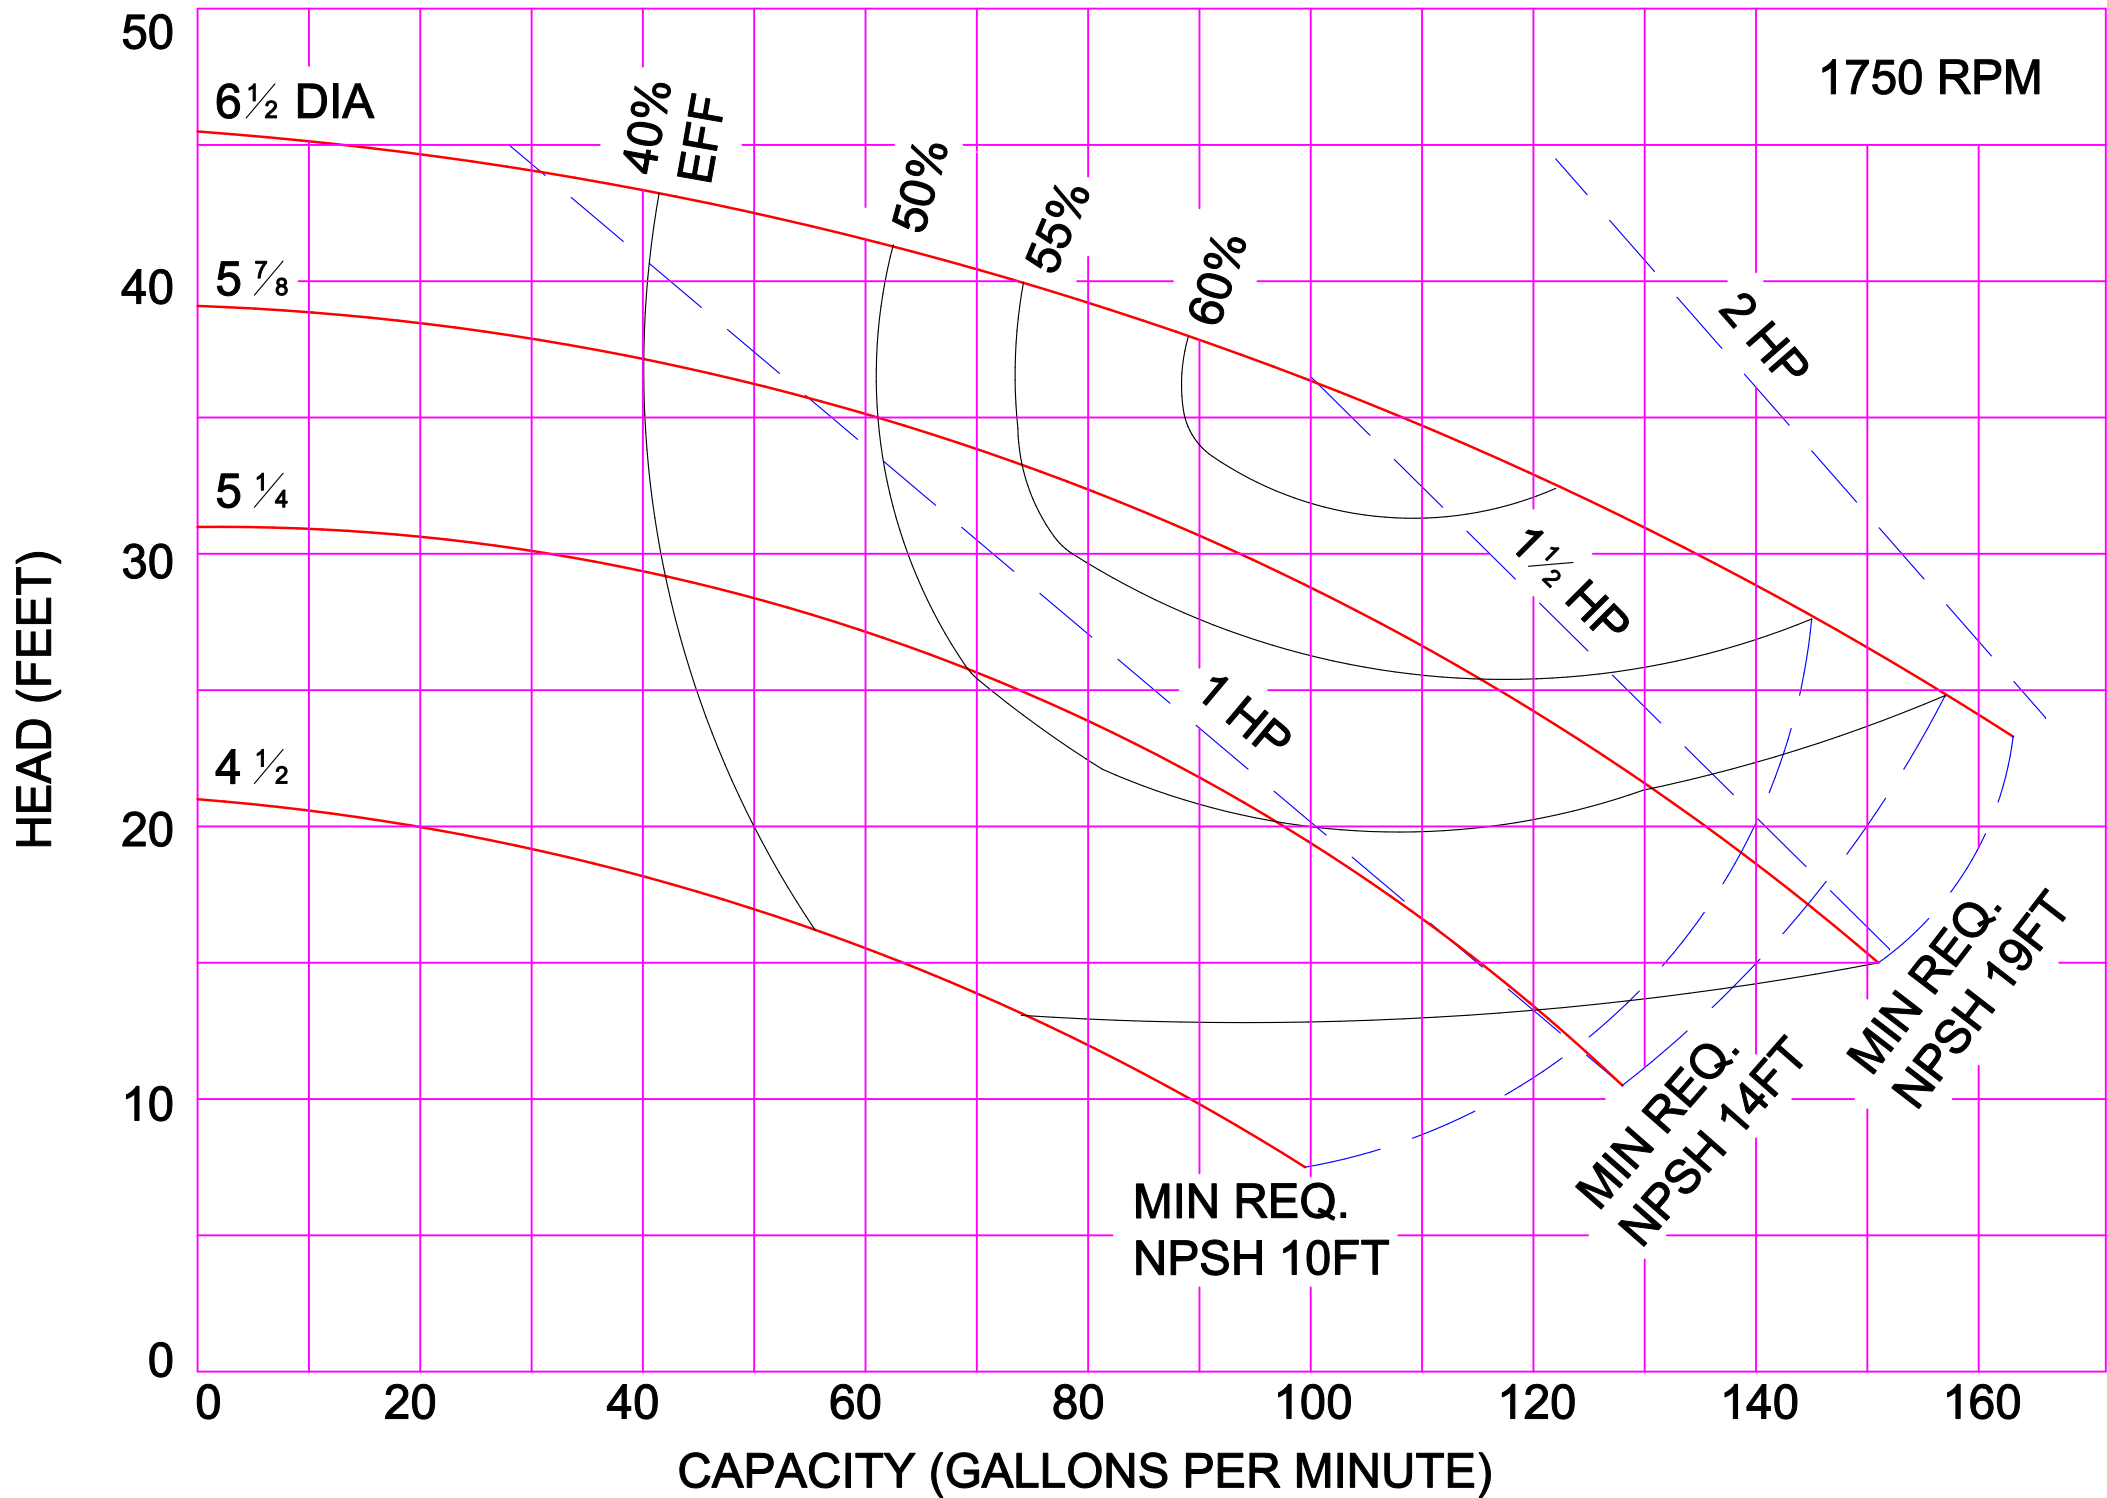

3500 RPM

3500 RPM

AMPCO PUMPS COMPANY, INC.
D-SERIES 3 x 3

AMPCO PUMPS COMPANY, INC.
D-SERIES 4 x 3

3500 RPM

AMPCO PUMPS COMPANY, INC.
D-SERIES 2½ x 2

AMPCO PUMPS COMPANY, INC.
D-SERIES 3 x 2½

1750 RPM

AMPCO PUMPS COMPANY, INC.
D-SERIES 3 x 3

1750 RPM

AMPCO PUMPS COMPANY, INC.
D-SERIES 4 x 3

AMPCO PUMPS COMPANY, INC.
D-SERIES 3 x 2½

AMPCO PUMPS COMPANY, INC.
D-SERIES 3 x 3

AMPCO PUMPS COMPANY, INC.
D-SERIES 4 x 3

2900 RPM

AMPCO PUMPS COMPANY, INC.
D-SERIES COMPOSITE