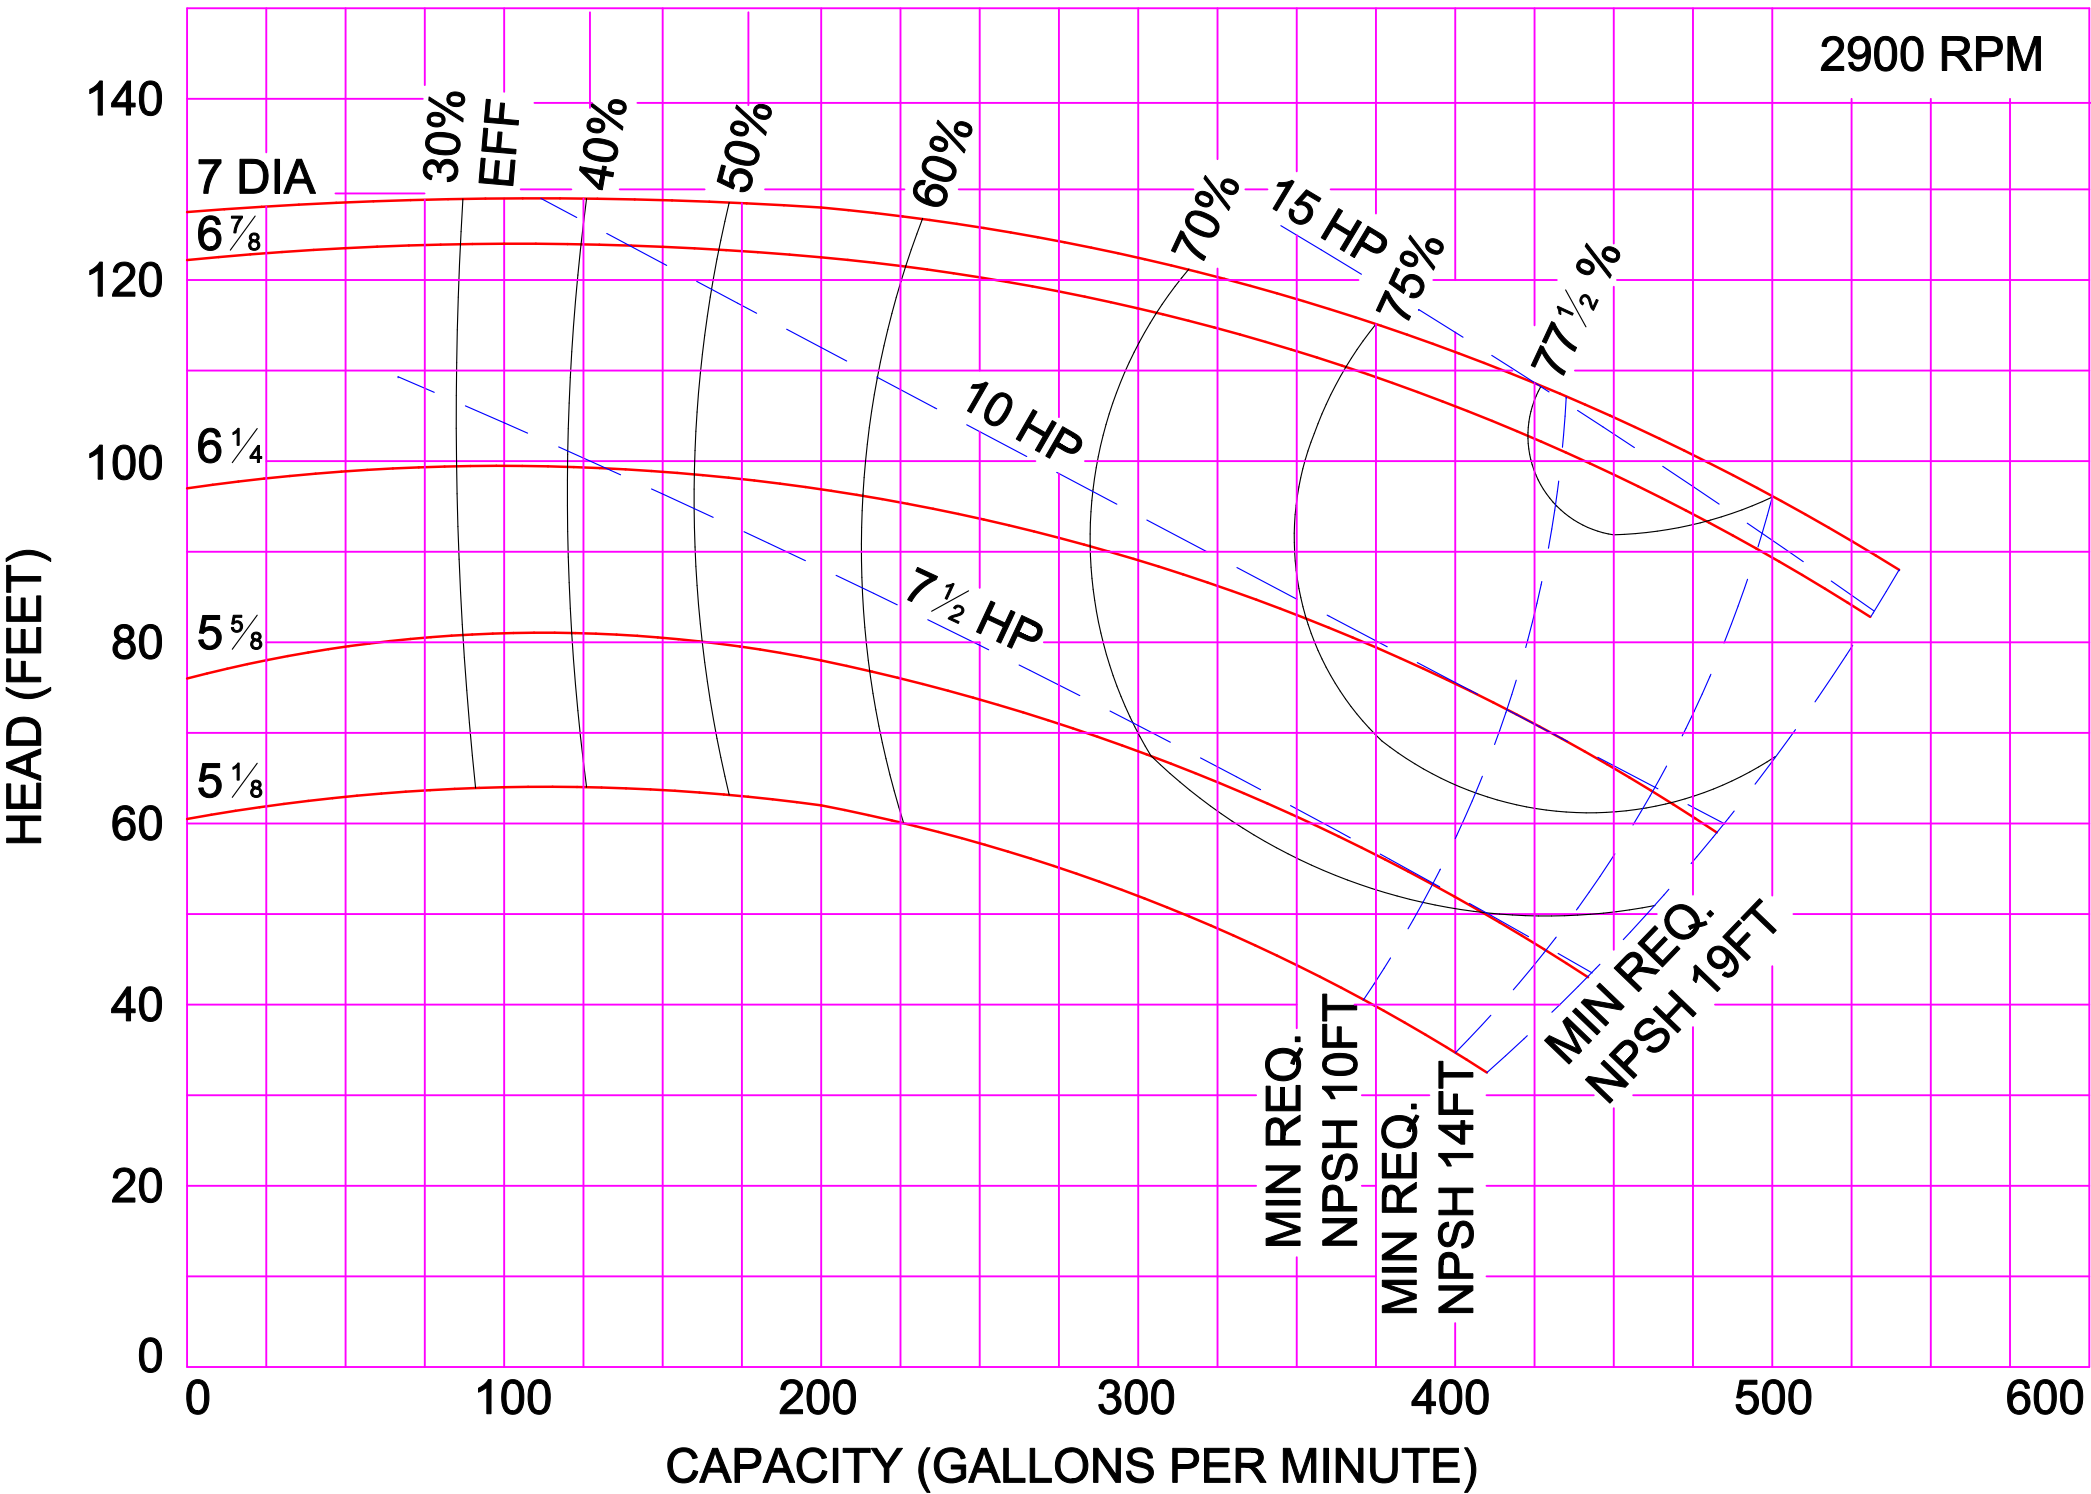

AMPCO PUMPS COMPANY, INC.
D-SERIES 4 x 3

2900 RPM