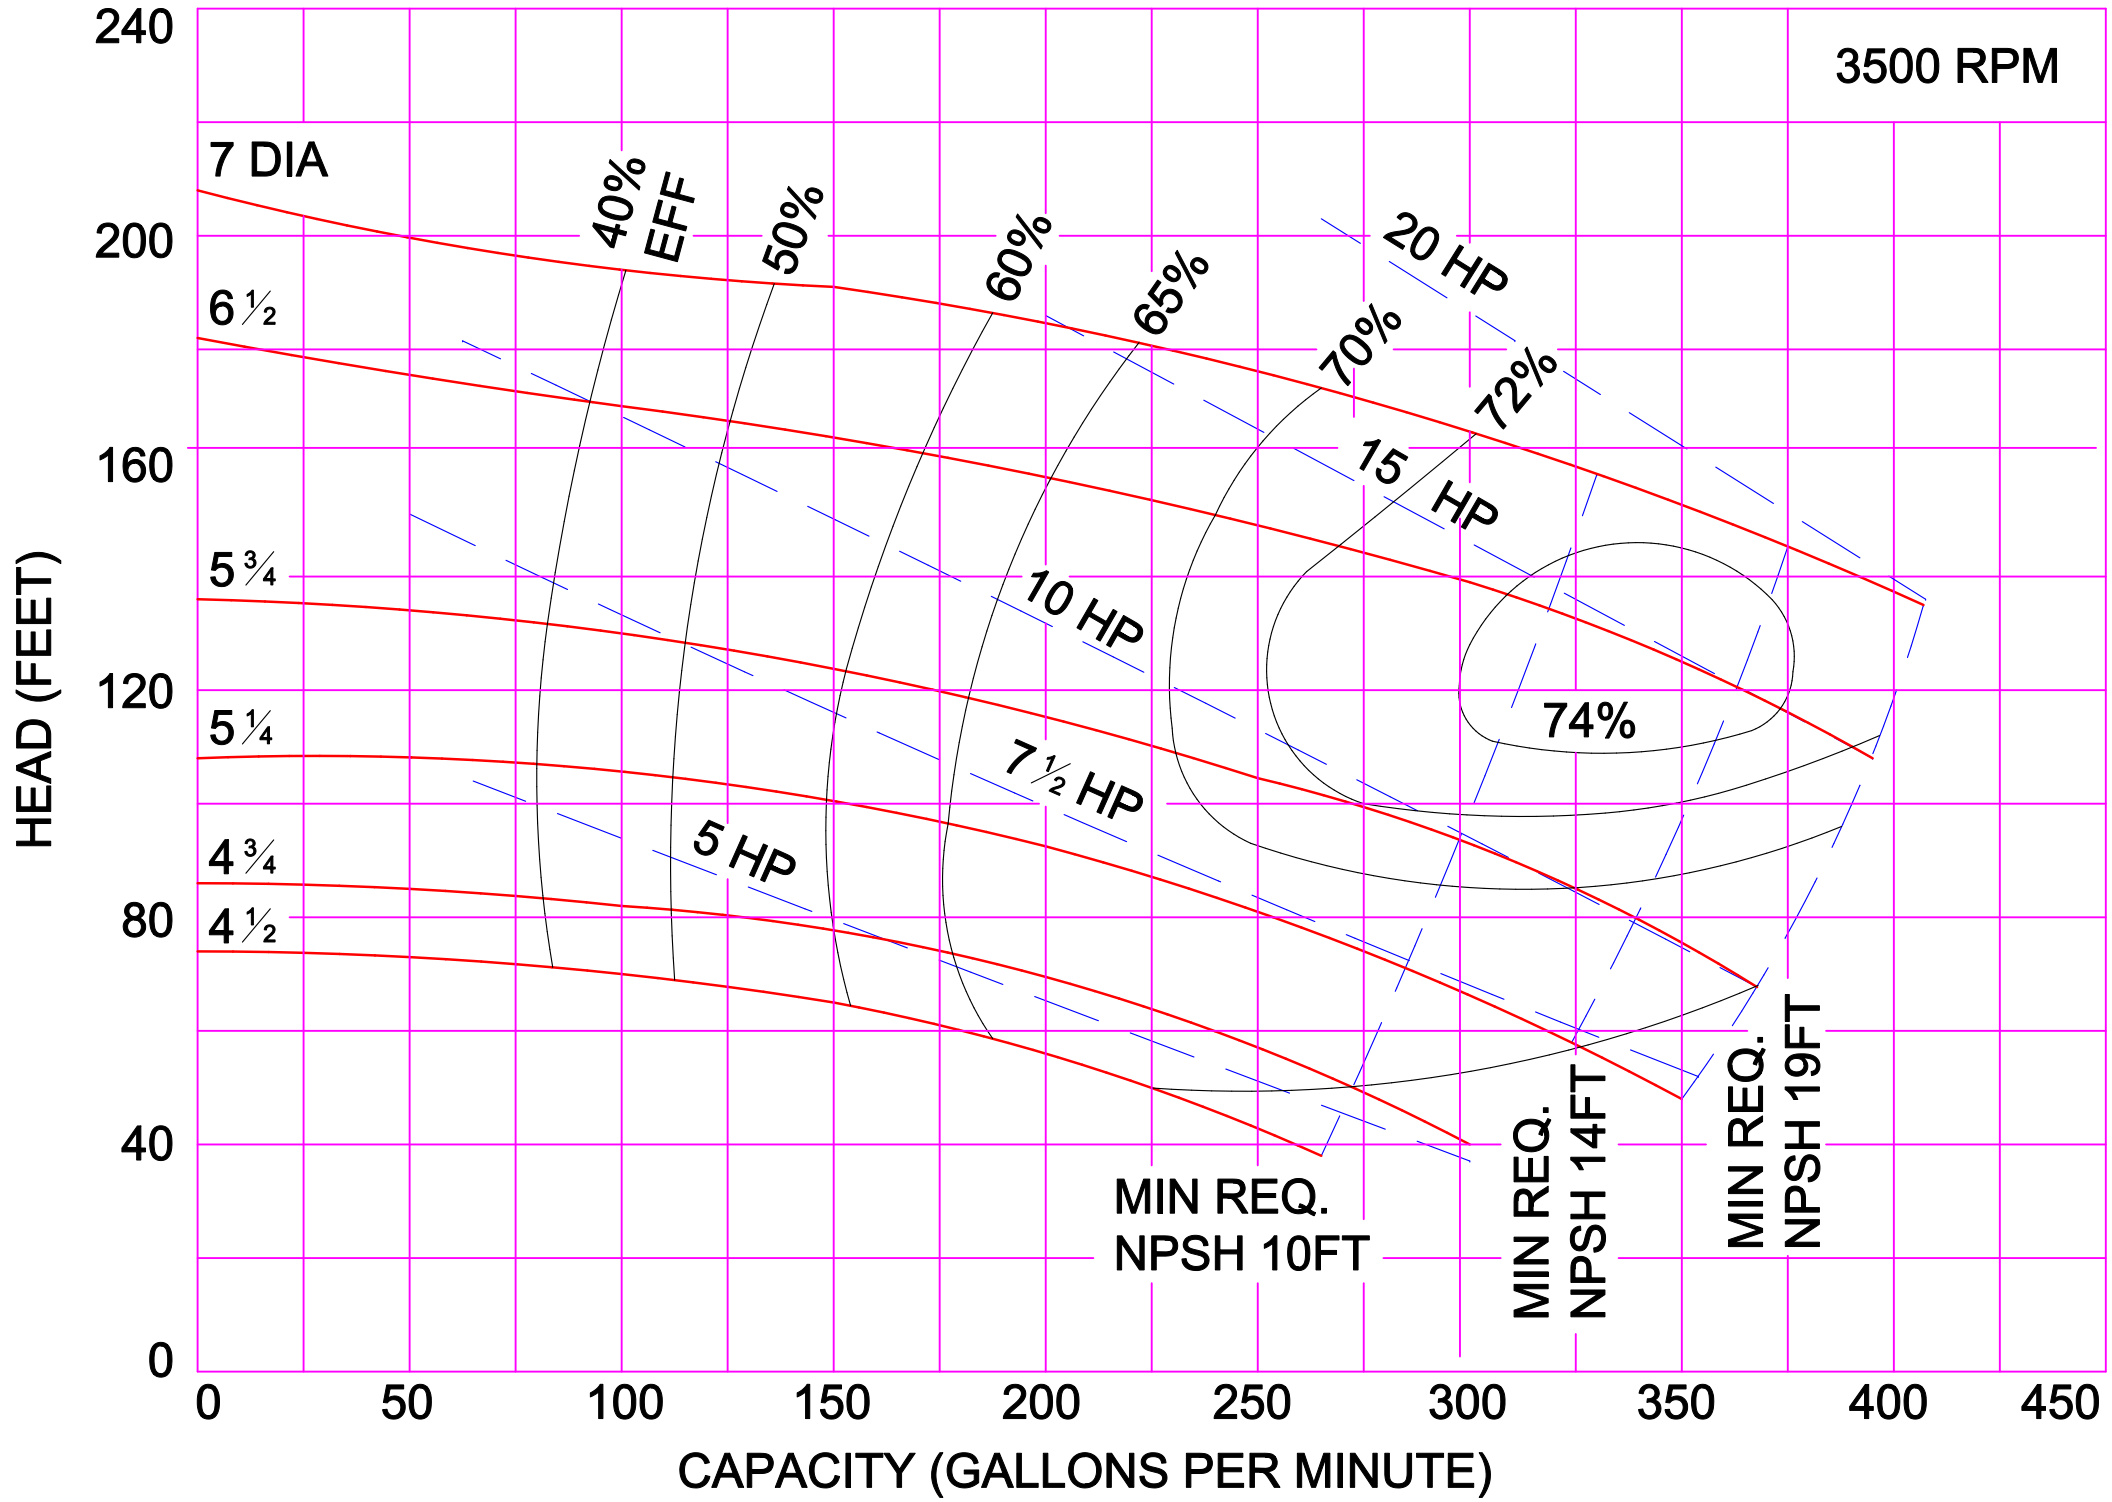

3500 RPM

3500 RPM

AMPCO PUMPS COMPANY, INC.
D-SERIES 3 x 3

AMPCO PUMPS COMPANY, INC.
D-SERIES 4 x 3

3500 RPM

AMPCO PUMPS COMPANY, INC.
D-SERIES 2½ x 2

AMPCO PUMPS COMPANY, INC.
D-SERIES 3 x 2½

1750 RPM

AMPCO PUMPS COMPANY, INC.
D-SERIES 3 x 3

1750 RPM

AMPCO PUMPS COMPANY, INC.
D-SERIES 4 x 3

AMPCO PUMPS COMPANY, INC.
D-SERIES 3 x 2½

AMPCO PUMPS COMPANY, INC.
D-SERIES 3 x 3

AMPCO PUMPS COMPANY, INC.
D-SERIES 4 x 3

2900 RPM

AMPCO PUMPS COMPANY, INC.
D-SERIES COMPOSITE