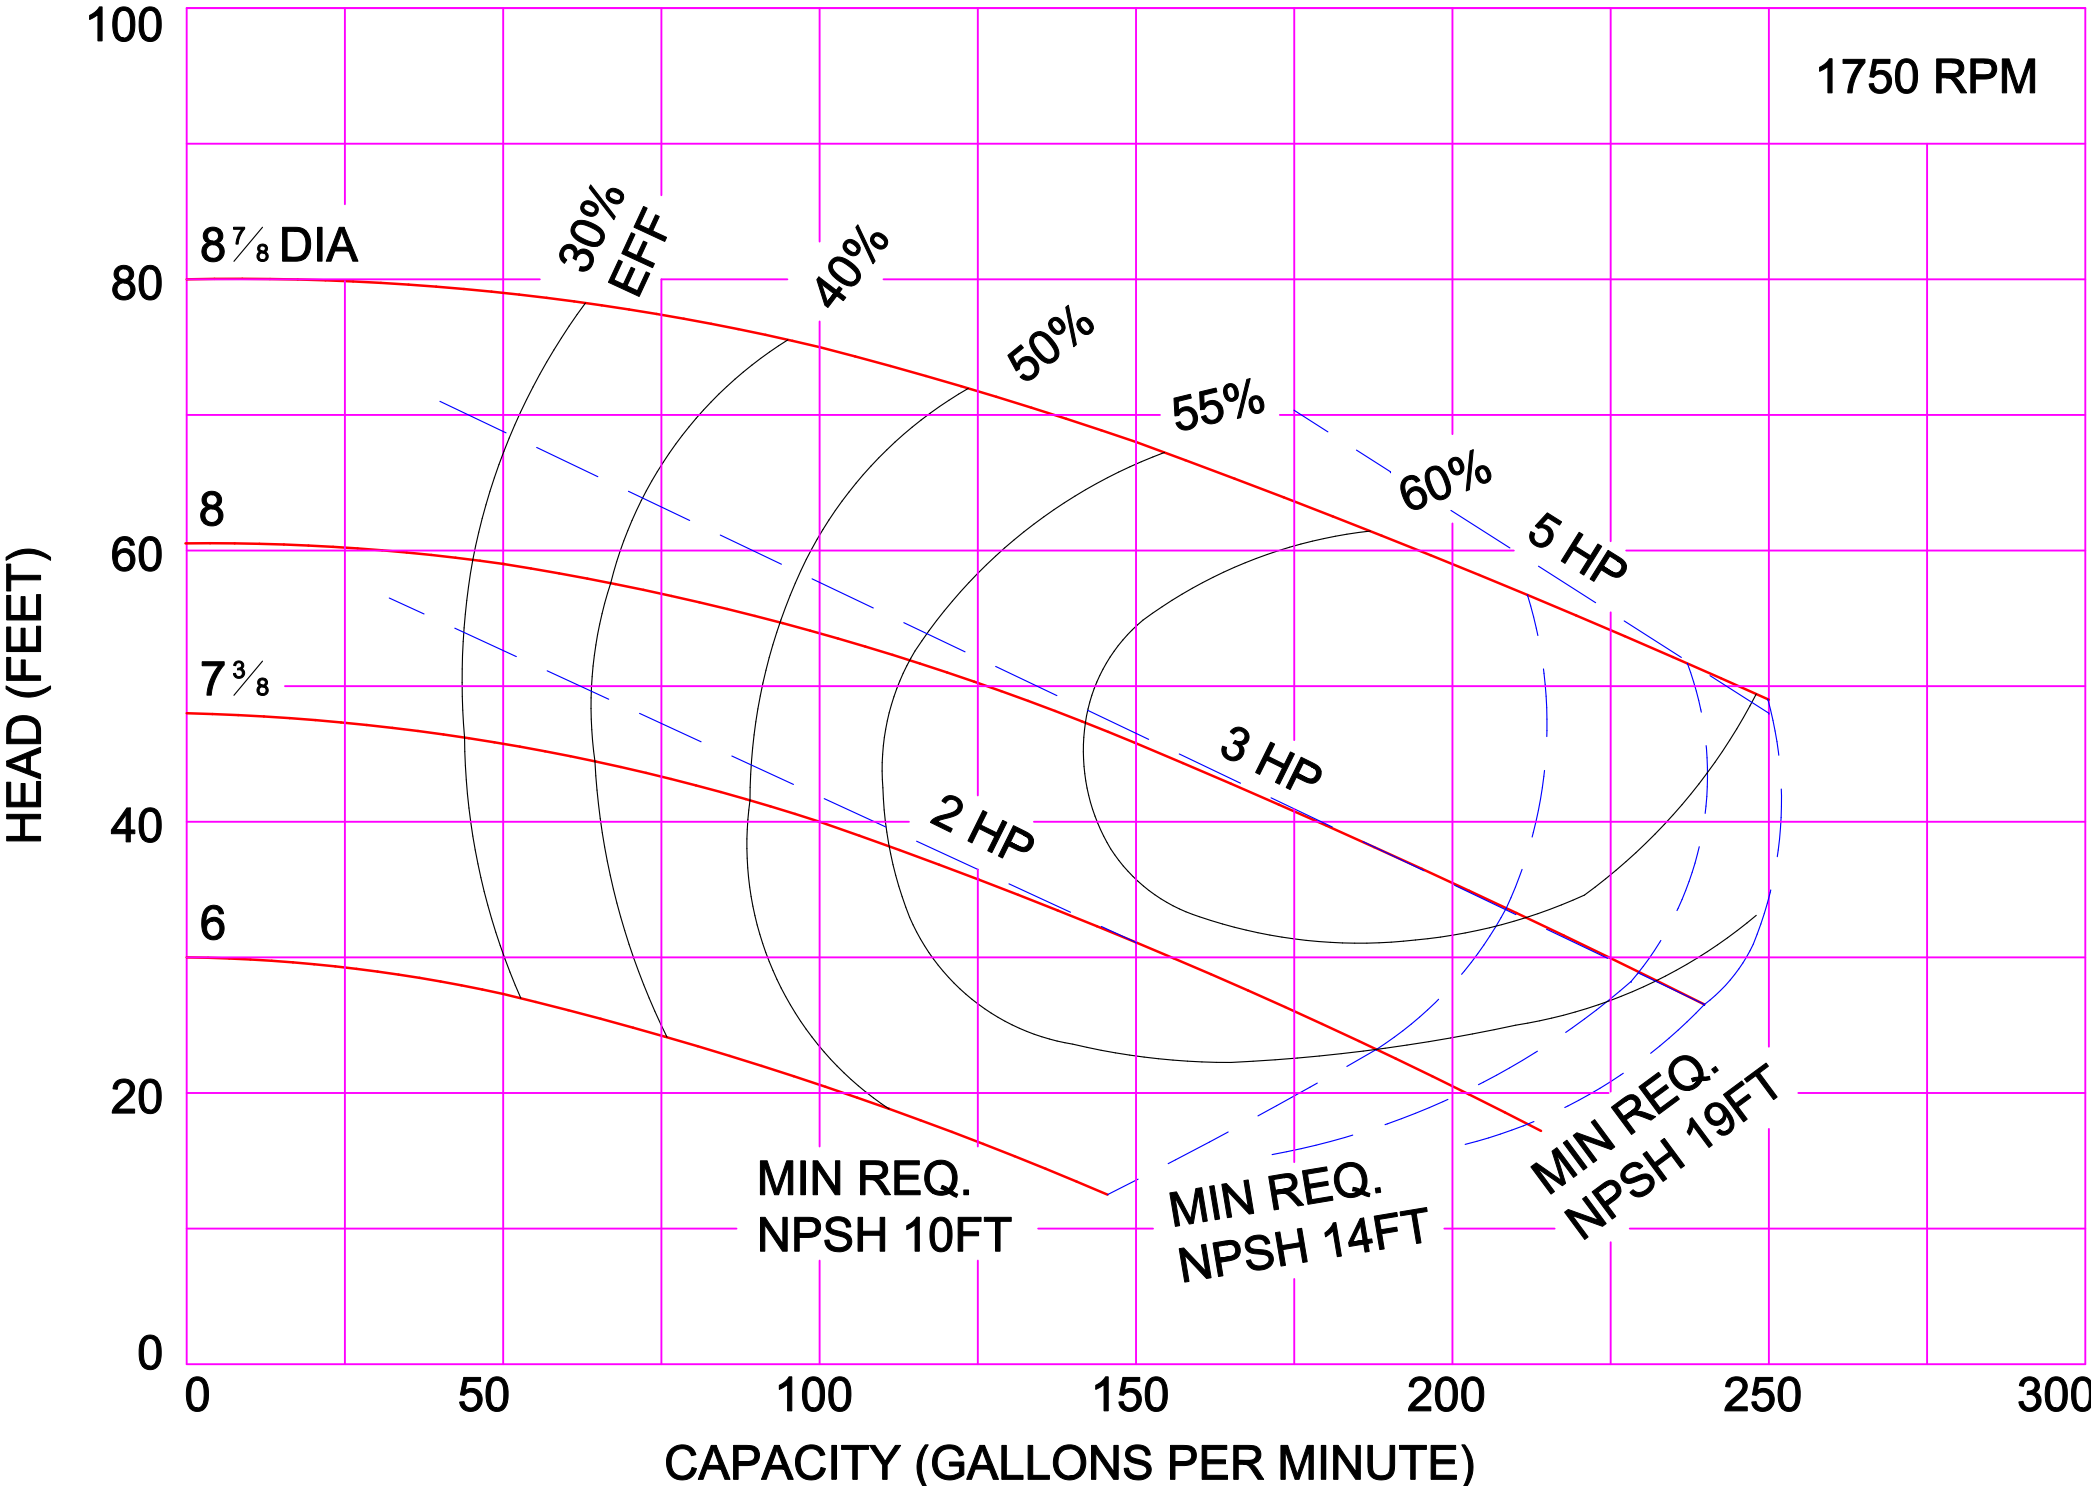

3500 RPM

3500 RPM

AMPCO PUMPS COMPANY, INC.
D-SERIES 3 x 3

AMPCO PUMPS COMPANY, INC.
D-SERIES 4 x 3

3500 RPM

AMPCO PUMPS COMPANY, INC.
D-SERIES 2½ x 2

AMPCO PUMPS COMPANY, INC.
D-SERIES 3 x 2½

1750 RPM

AMPCO PUMPS COMPANY, INC.
D-SERIES 3 x 3

1750 RPM

AMPCO PUMPS COMPANY, INC.
D-SERIES 4 x 3

AMPCO PUMPS COMPANY, INC.
D-SERIES 3 x 2½

AMPCO PUMPS COMPANY, INC.
D-SERIES 3 x 3

AMPCO PUMPS COMPANY, INC.
D-SERIES 4 x 3