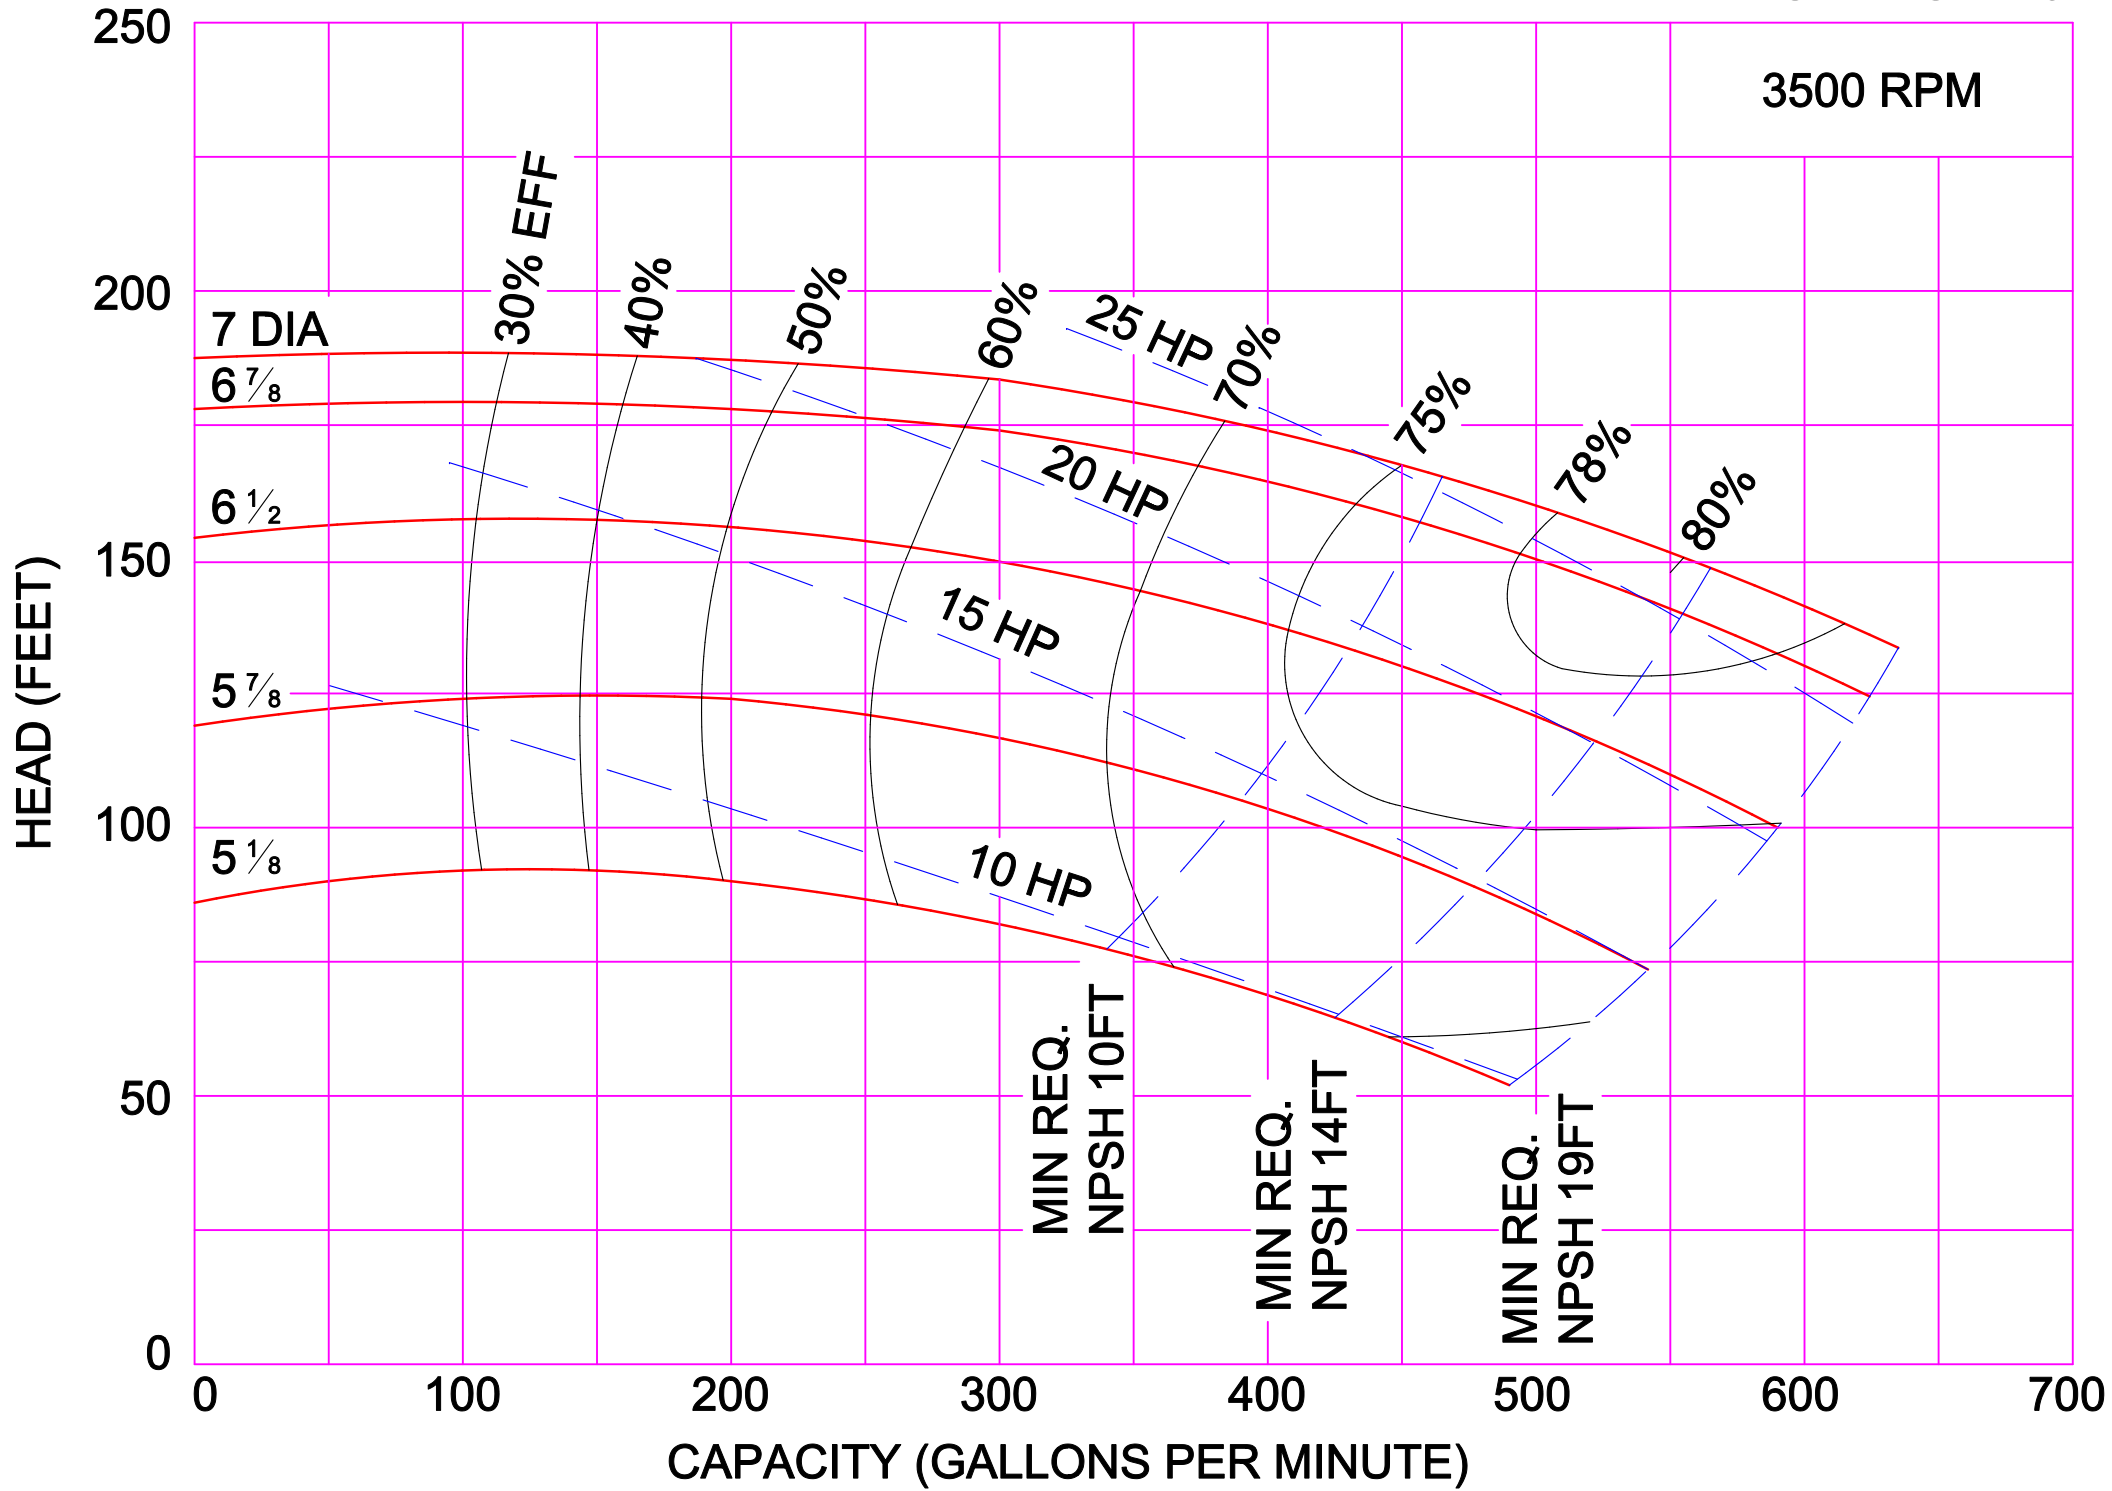

3500 RPM

3500 RPM

AMPCO PUMPS COMPANY, INC.
D-SERIES 3 x 3

AMPCO PUMPS COMPANY, INC.
D-SERIES 4 x 3

3500 RPM

AMPCO PUMPS COMPANY, INC.
D-SERIES 2½ x 2

AMPCO PUMPS COMPANY, INC.
D-SERIES 3 x 2½

1750 RPM

AMPCO PUMPS COMPANY, INC.
D-SERIES 3 x 3

1750 RPM

AMPCO PUMPS COMPANY, INC.
D-SERIES 4 x 3

AMPCO PUMPS COMPANY, INC.
D-SERIES 3 x 2½

AMPCO PUMPS COMPANY, INC.
D-SERIES 3 x 3

AMPCO PUMPS COMPANY, INC.
D-SERIES 4 x 3

2900 RPM

AMPCO PUMPS COMPANY, INC.
D-SERIES COMPOSITE