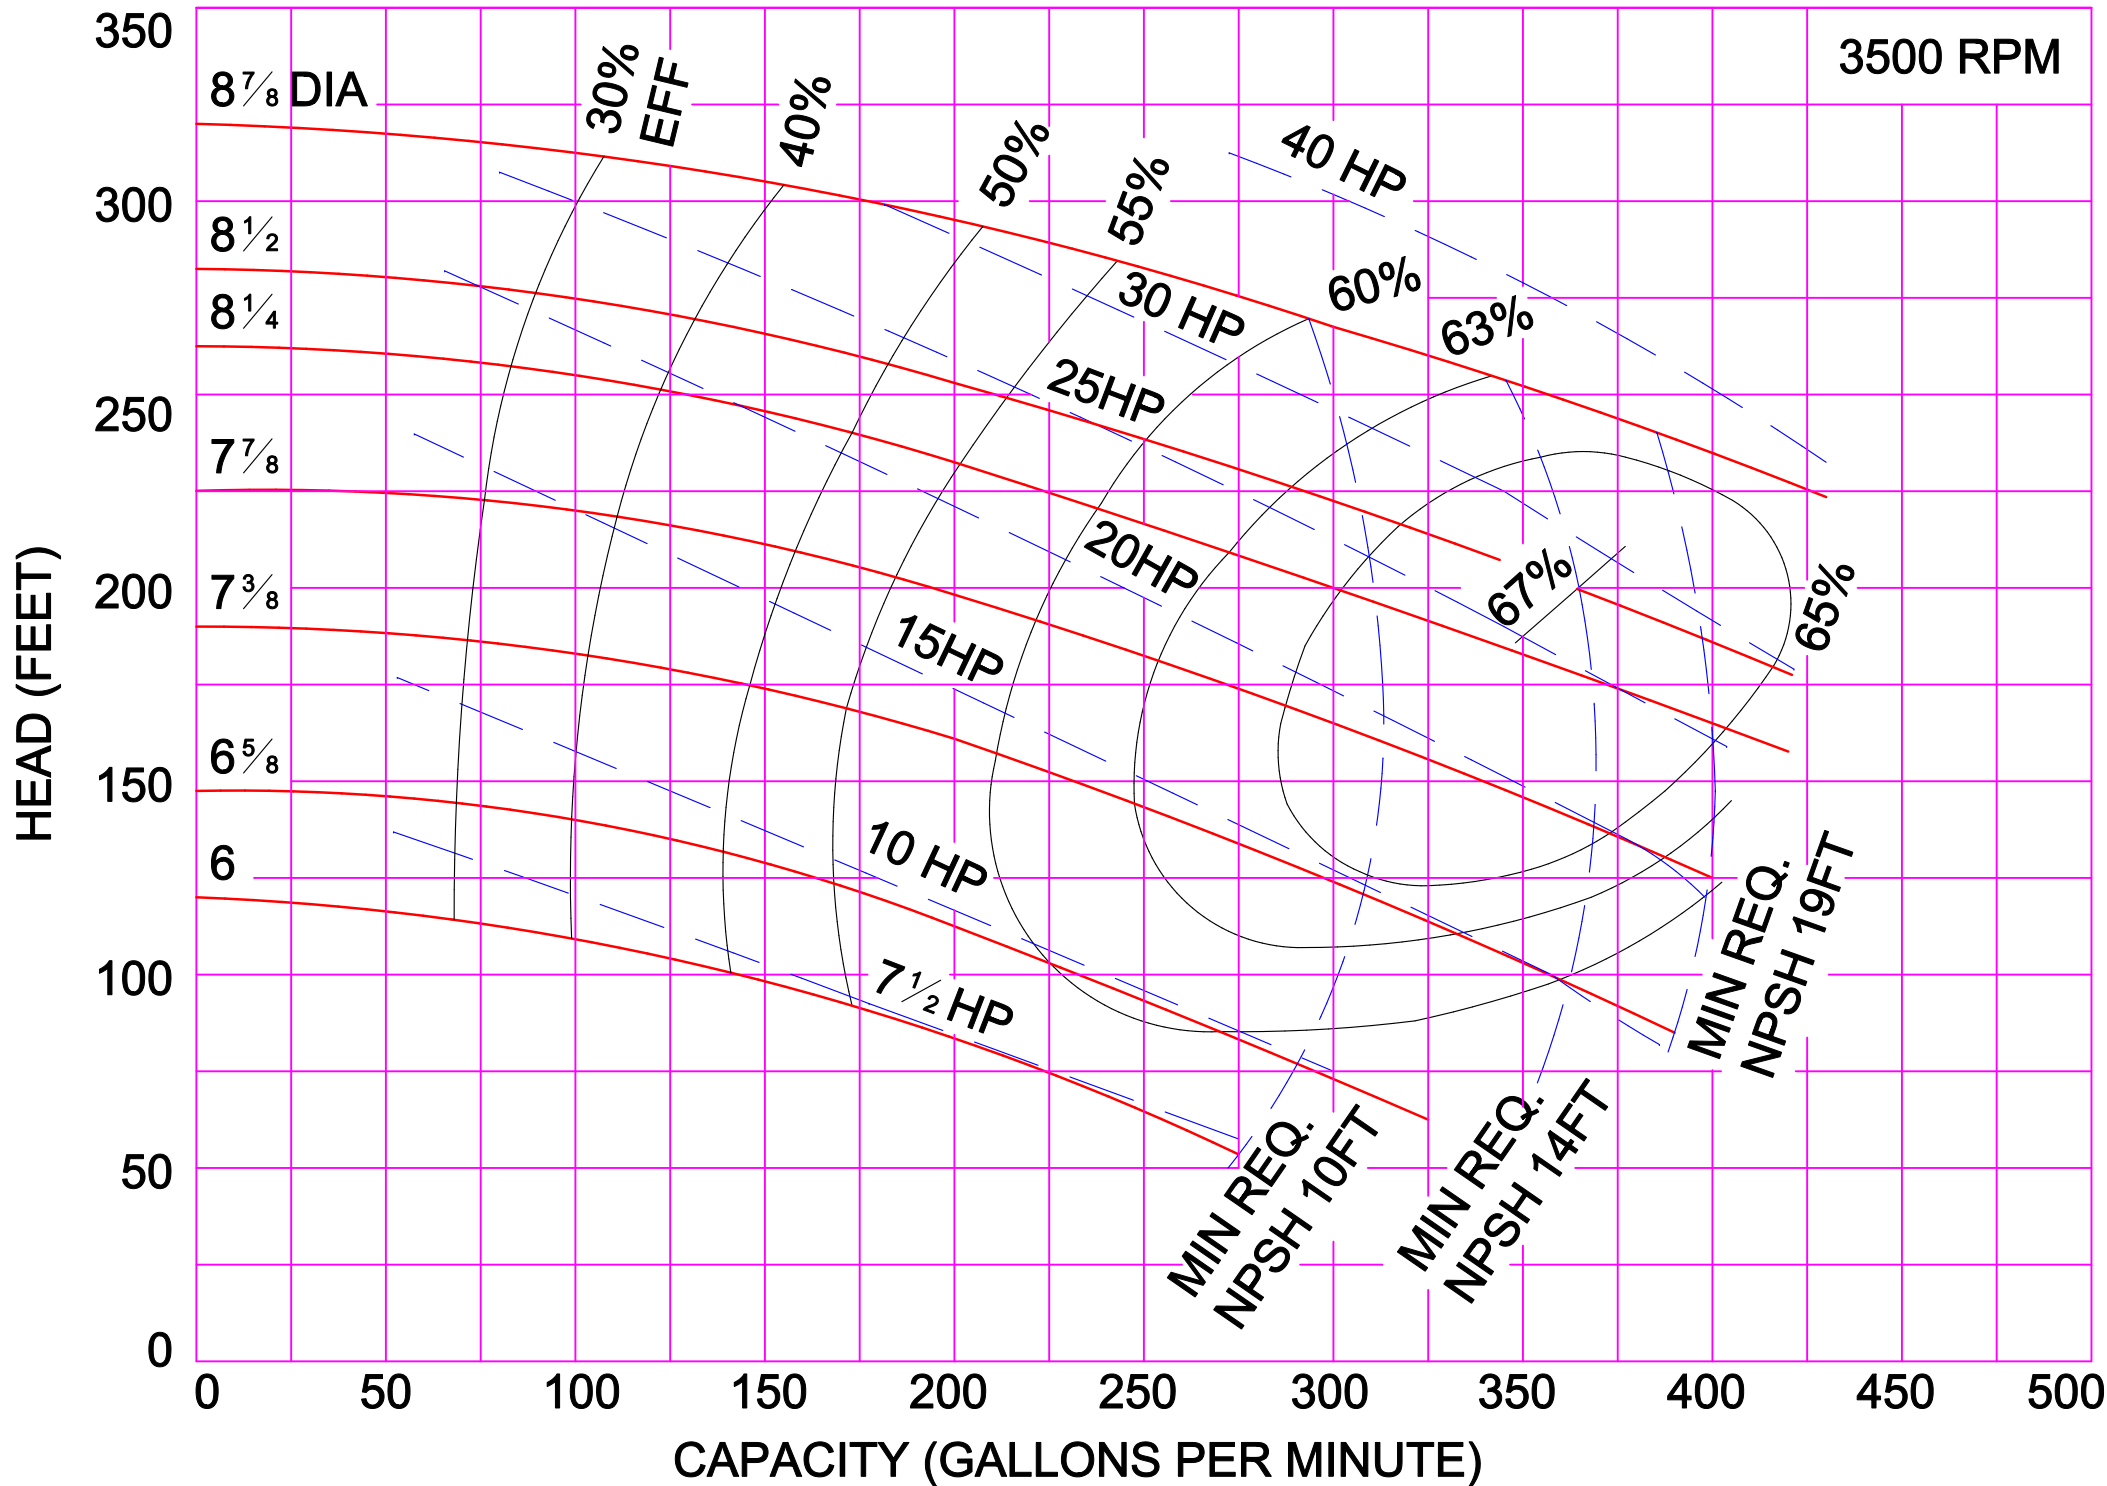

3500 RPM

3500 RPM

AMPCO PUMPS COMPANY, INC.
D-SERIES 3 x 3

AMPCO PUMPS COMPANY, INC.
D-SERIES 4 x 3

3500 RPM

AMPCO PUMPS COMPANY, INC.
D-SERIES 2½ x 2

AMPCO PUMPS COMPANY, INC.
D-SERIES 3 x 2½

1750 RPM

AMPCO PUMPS COMPANY, INC.
D-SERIES 3 x 3

1750 RPM

AMPCO PUMPS COMPANY, INC.
D-SERIES 4 x 3

AMPCO PUMPS COMPANY, INC.
D-SERIES 3 x 2½

AMPCO PUMPS COMPANY, INC.
D-SERIES 3 x 3

AMPCO PUMPS COMPANY, INC.
D-SERIES 4 x 3

2900 RPM

AMPCO PUMPS COMPANY, INC.
D-SERIES COMPOSITE