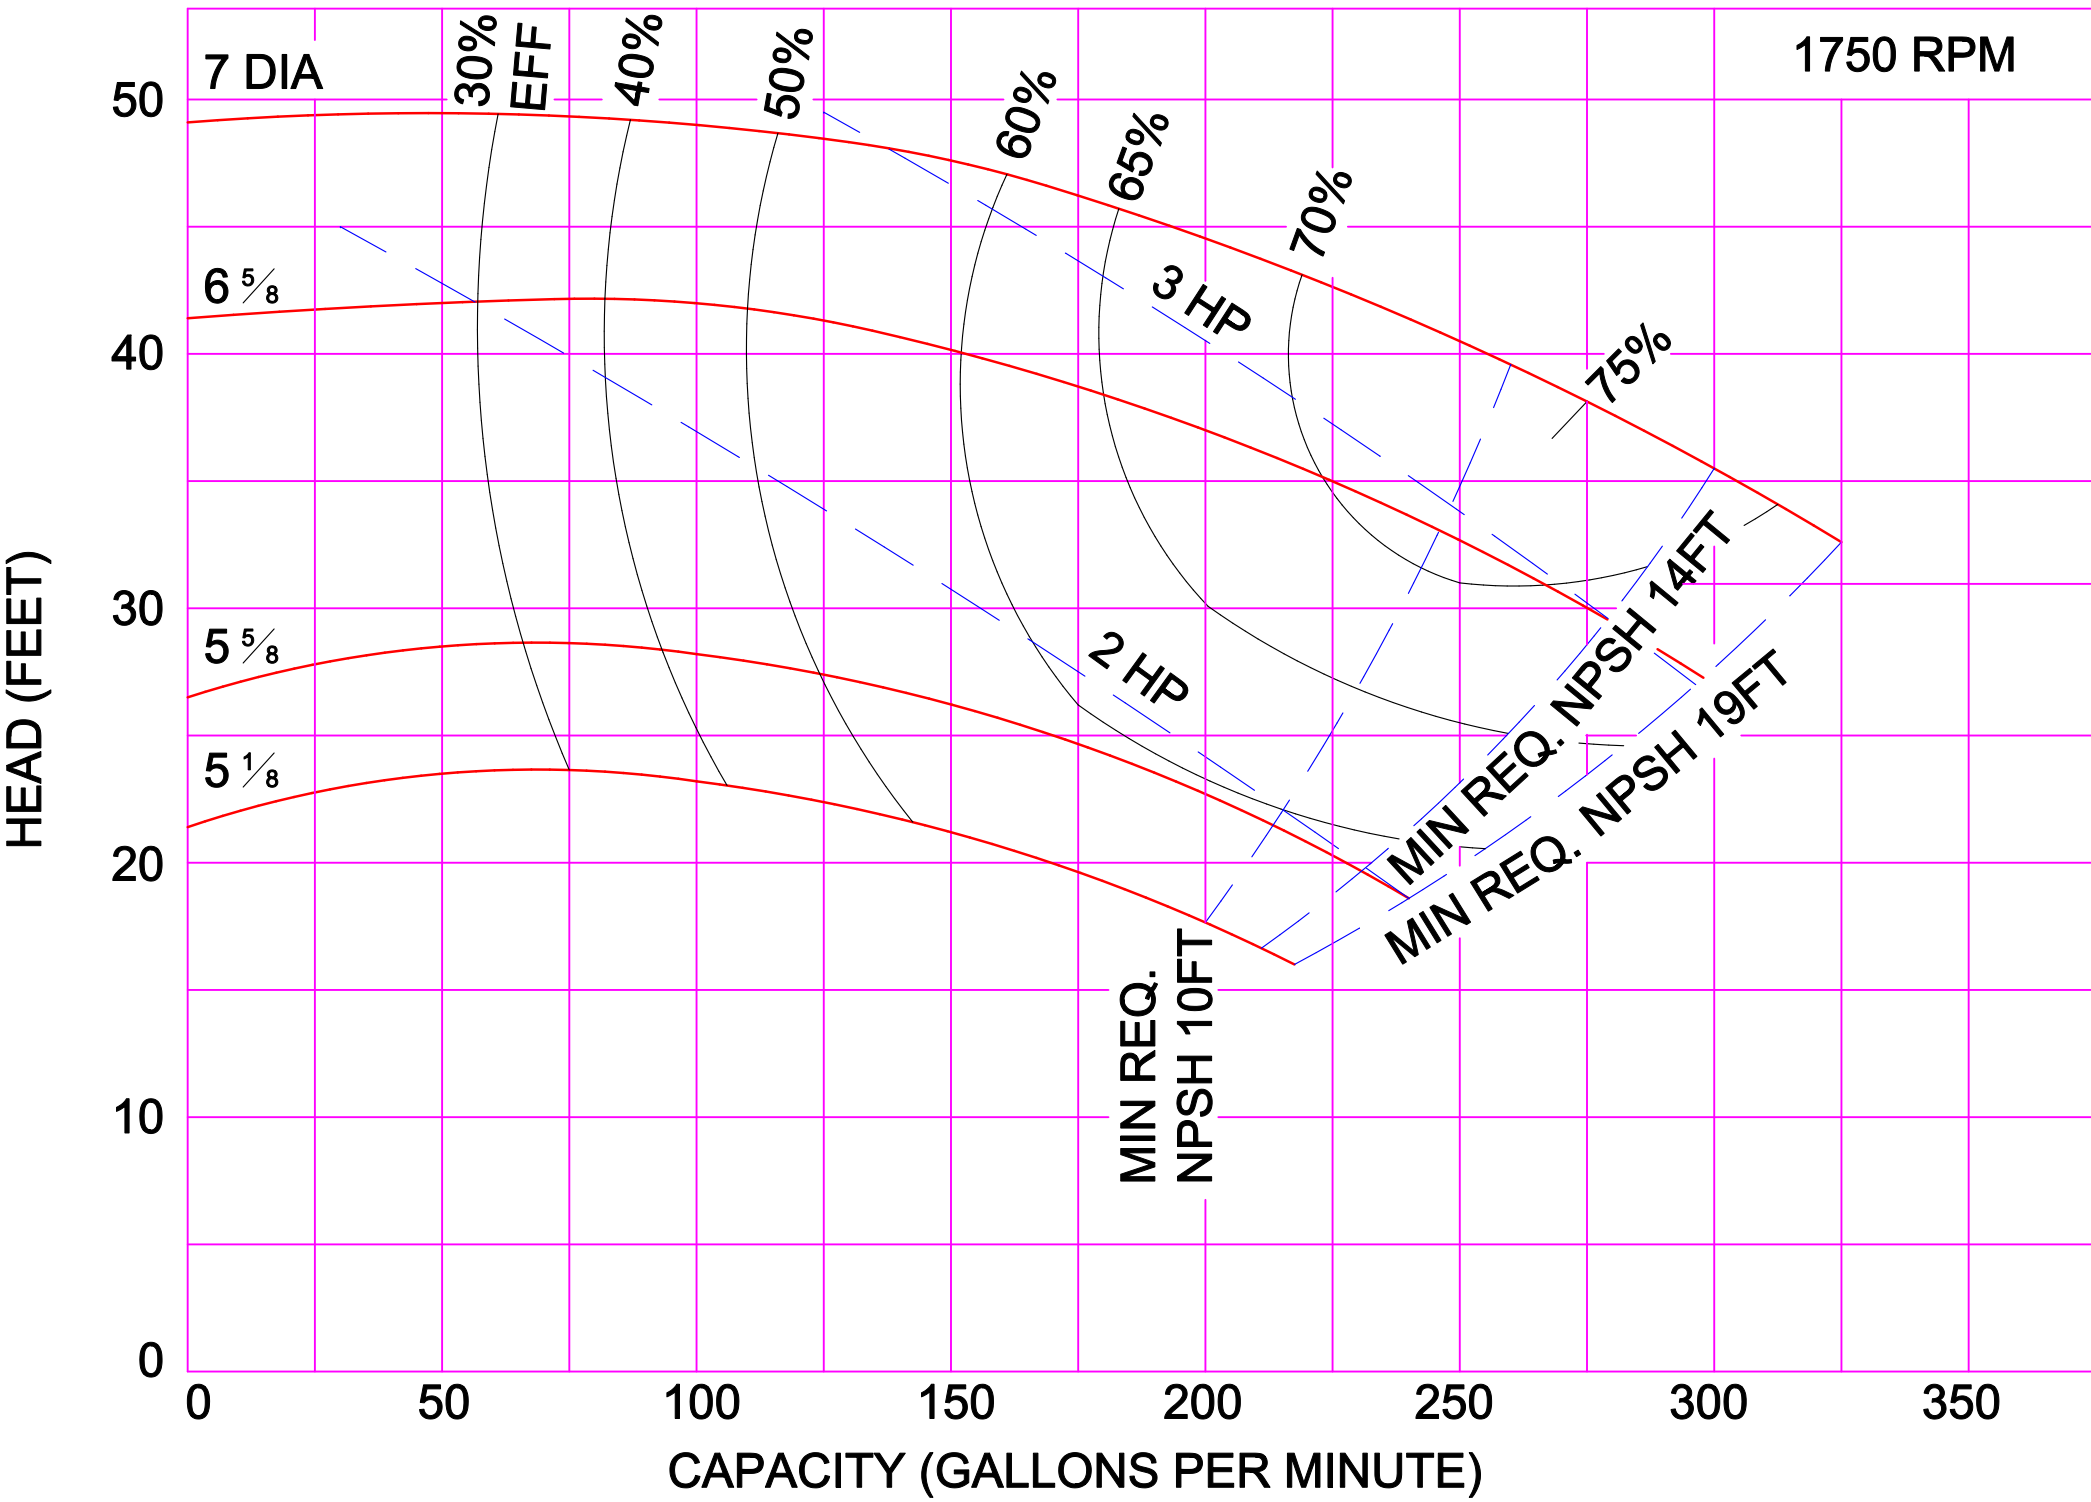

3500 RPM

3500 RPM

AMPCO PUMPS COMPANY, INC.
D-SERIES 3 x 3

AMPCO PUMPS COMPANY, INC.
D-SERIES 4 x 3

3500 RPM

AMPCO PUMPS COMPANY, INC.
D-SERIES 2½ x 2

AMPCO PUMPS COMPANY, INC.
D-SERIES 3 x 2½

1750 RPM

AMPCO PUMPS COMPANY, INC.
D-SERIES 3 x 3

1750 RPM

AMPCO PUMPS COMPANY, INC.
D-SERIES 4 x 3

AMPCO PUMPS COMPANY, INC.
D-SERIES 3 x 2½

AMPCO PUMPS COMPANY, INC.
D-SERIES 3 x 3

AMPCO PUMPS COMPANY, INC.
D-SERIES 4 x 3

2900 RPM

AMPCO PUMPS COMPANY, INC.
D-SERIES COMPOSITE