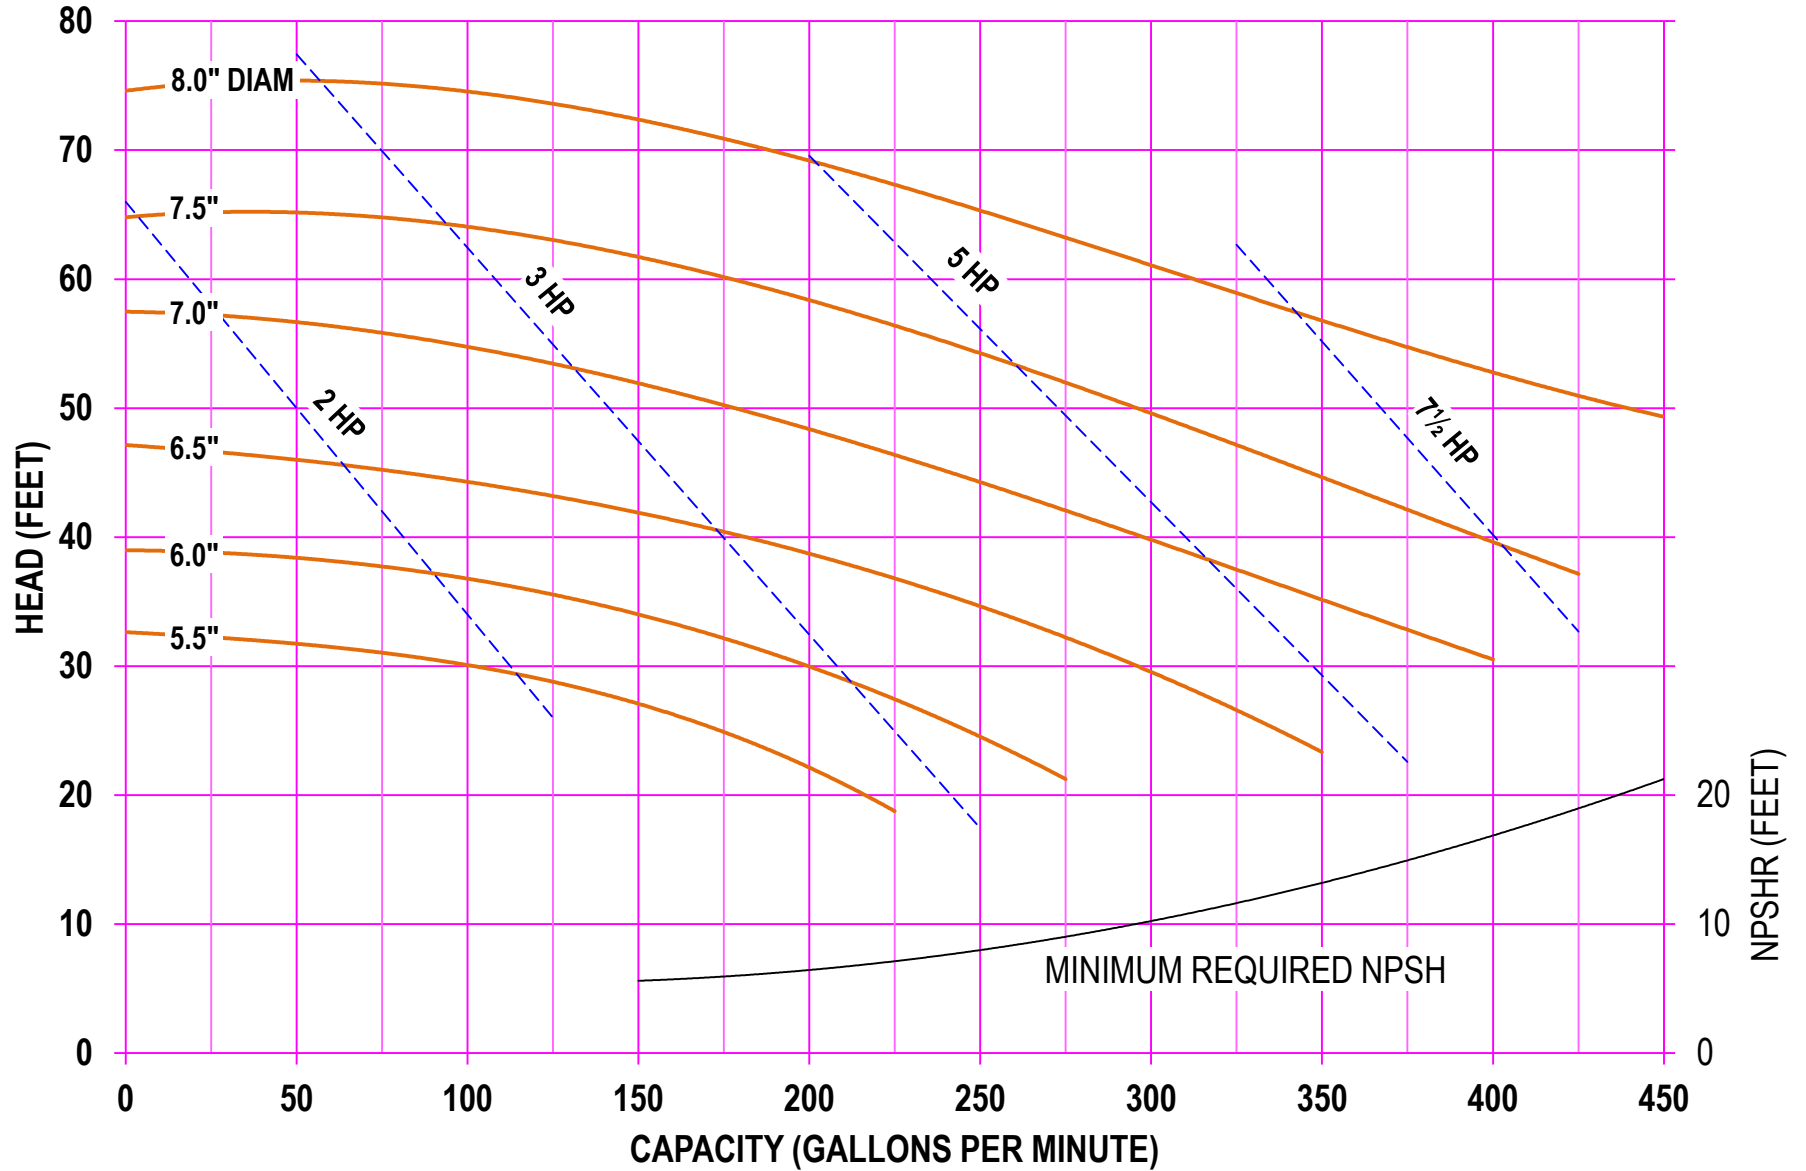

AMPCO PUMPS COMPANY, INC.
CB+ SERIES 328 3 x 2
1750 RPM

AMPCO PUMPS COMPANY, INC.
CB+ SERIES 328 3 x 2
2900 RPM

AMPCO PUMPS COMPANY, INC.
CB+ SERIES 328 3 x 2
3500 RPM