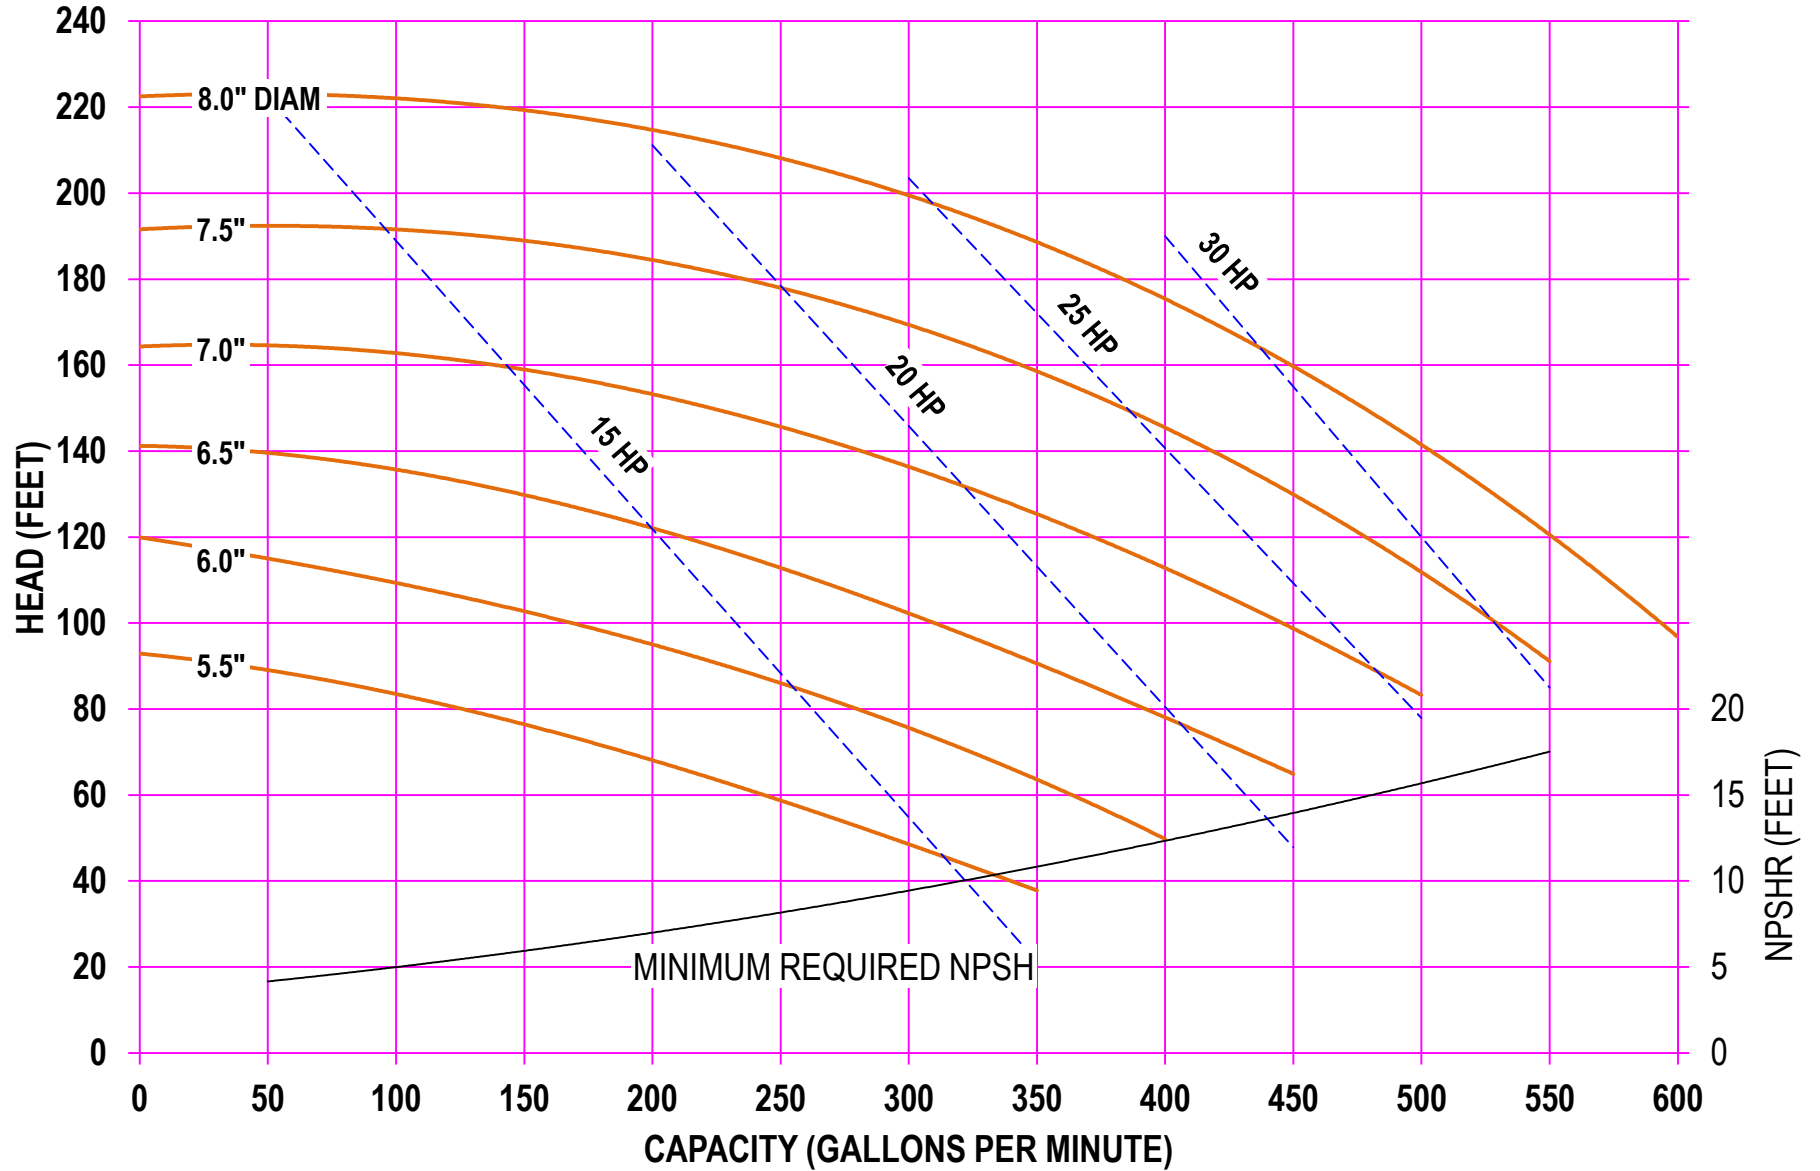

AMPCO PUMPS COMPANY, INC.
CB+ SERIES 328 3 x 2
1750 RPM

AMPCO PUMPS COMPANY, INC.
CB+ SERIES 328 3 x 2
2900 RPM

AMPCO PUMPS COMPANY, INC.
CB+ SERIES 328 3 x 2
3500 RPM