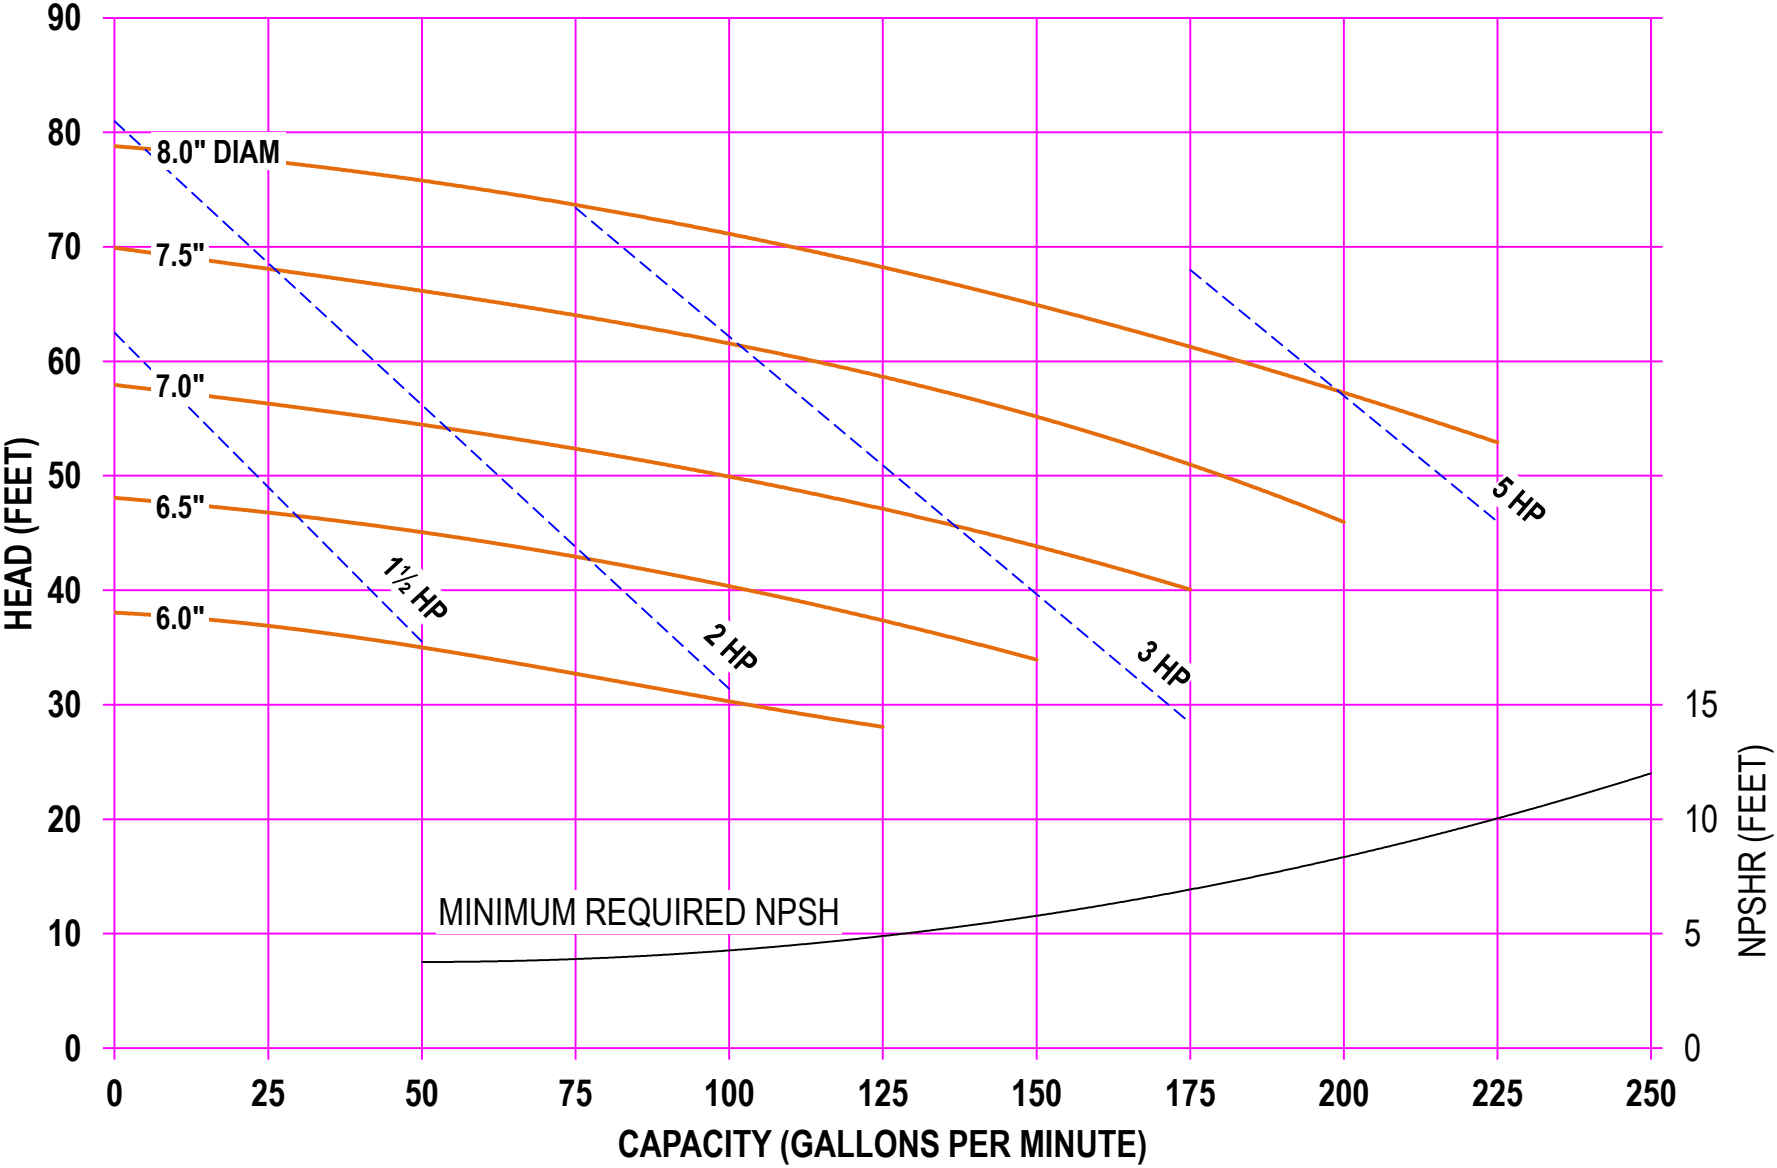

AMPCO PUMPS COMPANY, INC.
CB+ SERIES 318 3 x 1½
1750 RPM

AMPCO PUMPS COMPANY, INC.
CB+ SERIES 318 3 x 1½
2900 RPM

AMPCO PUMPS COMPANY, INC.
CB+ SERIES 318 3 x 1½
3500 RPM