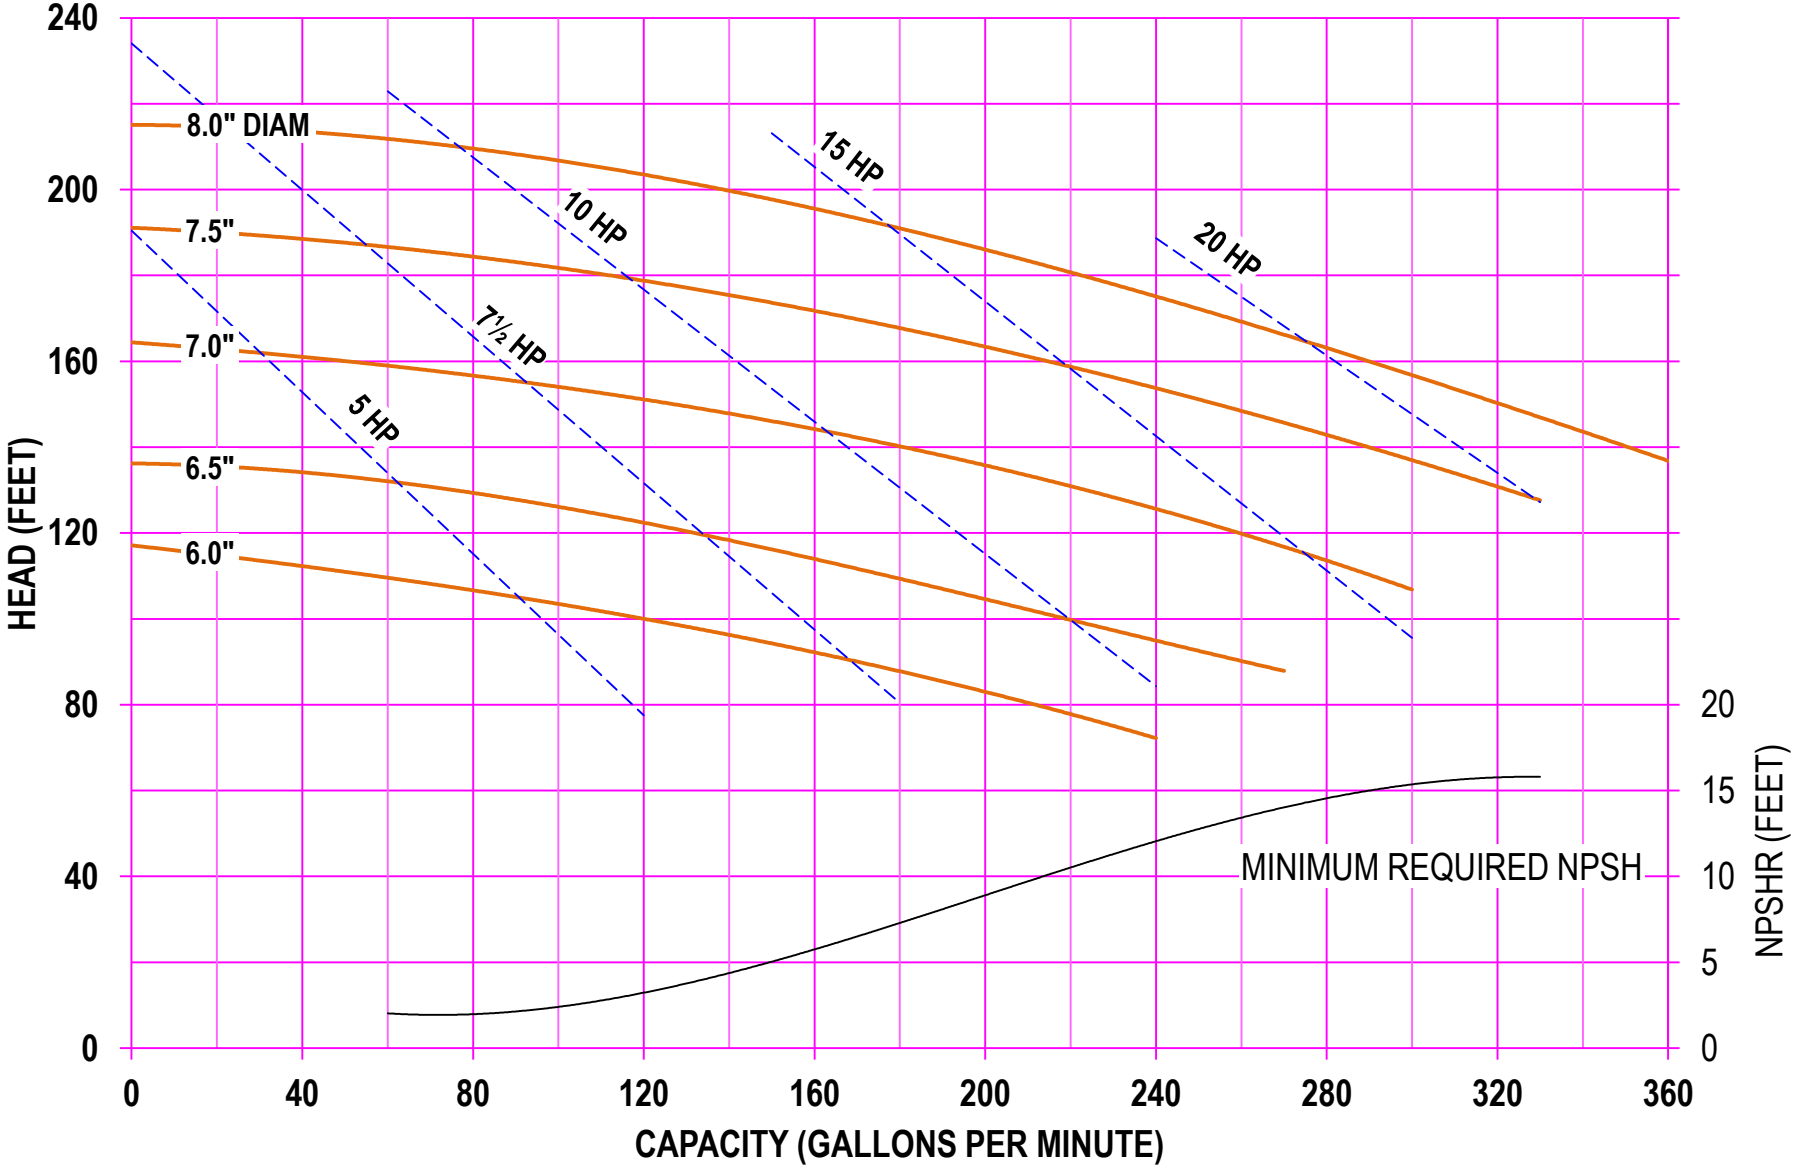

AMPCO PUMPS COMPANY, INC.
CB+ SERIES 318 3 x 1½
1750 RPM

AMPCO PUMPS COMPANY, INC.
CB+ SERIES 318 3 x 1½
2900 RPM

AMPCO PUMPS COMPANY, INC.
CB+ SERIES 318 3 x 1½
3500 RPM