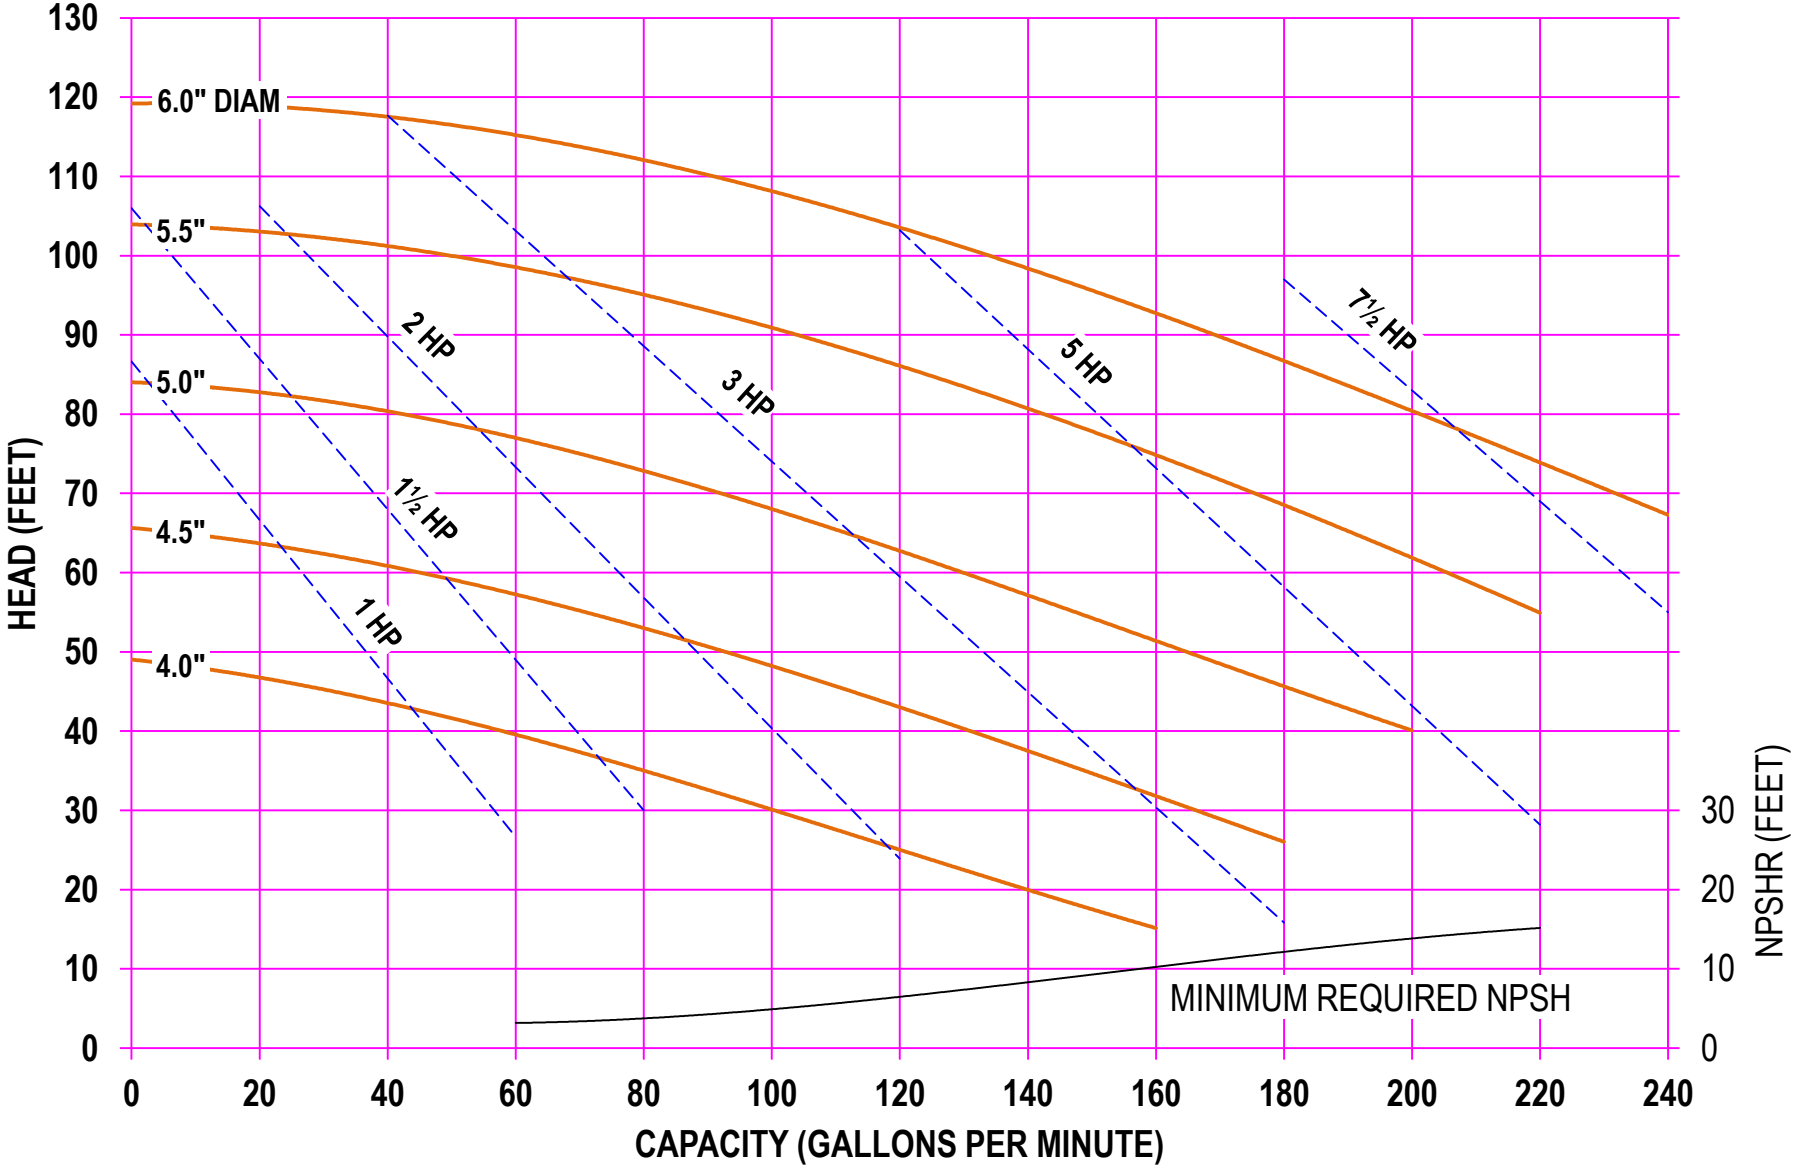

AMPCO PUMPS COMPANY, INC.
CB+ SERIES 216 2 x 1½
1750 RPM

AMPCO PUMPS COMPANY, INC.
CB+ SERIES 216 2 x 1½
2900 RPM

AMPCO PUMPS COMPANY, INC.
CB+ SERIES 216 2 x 1½
3500 RPM