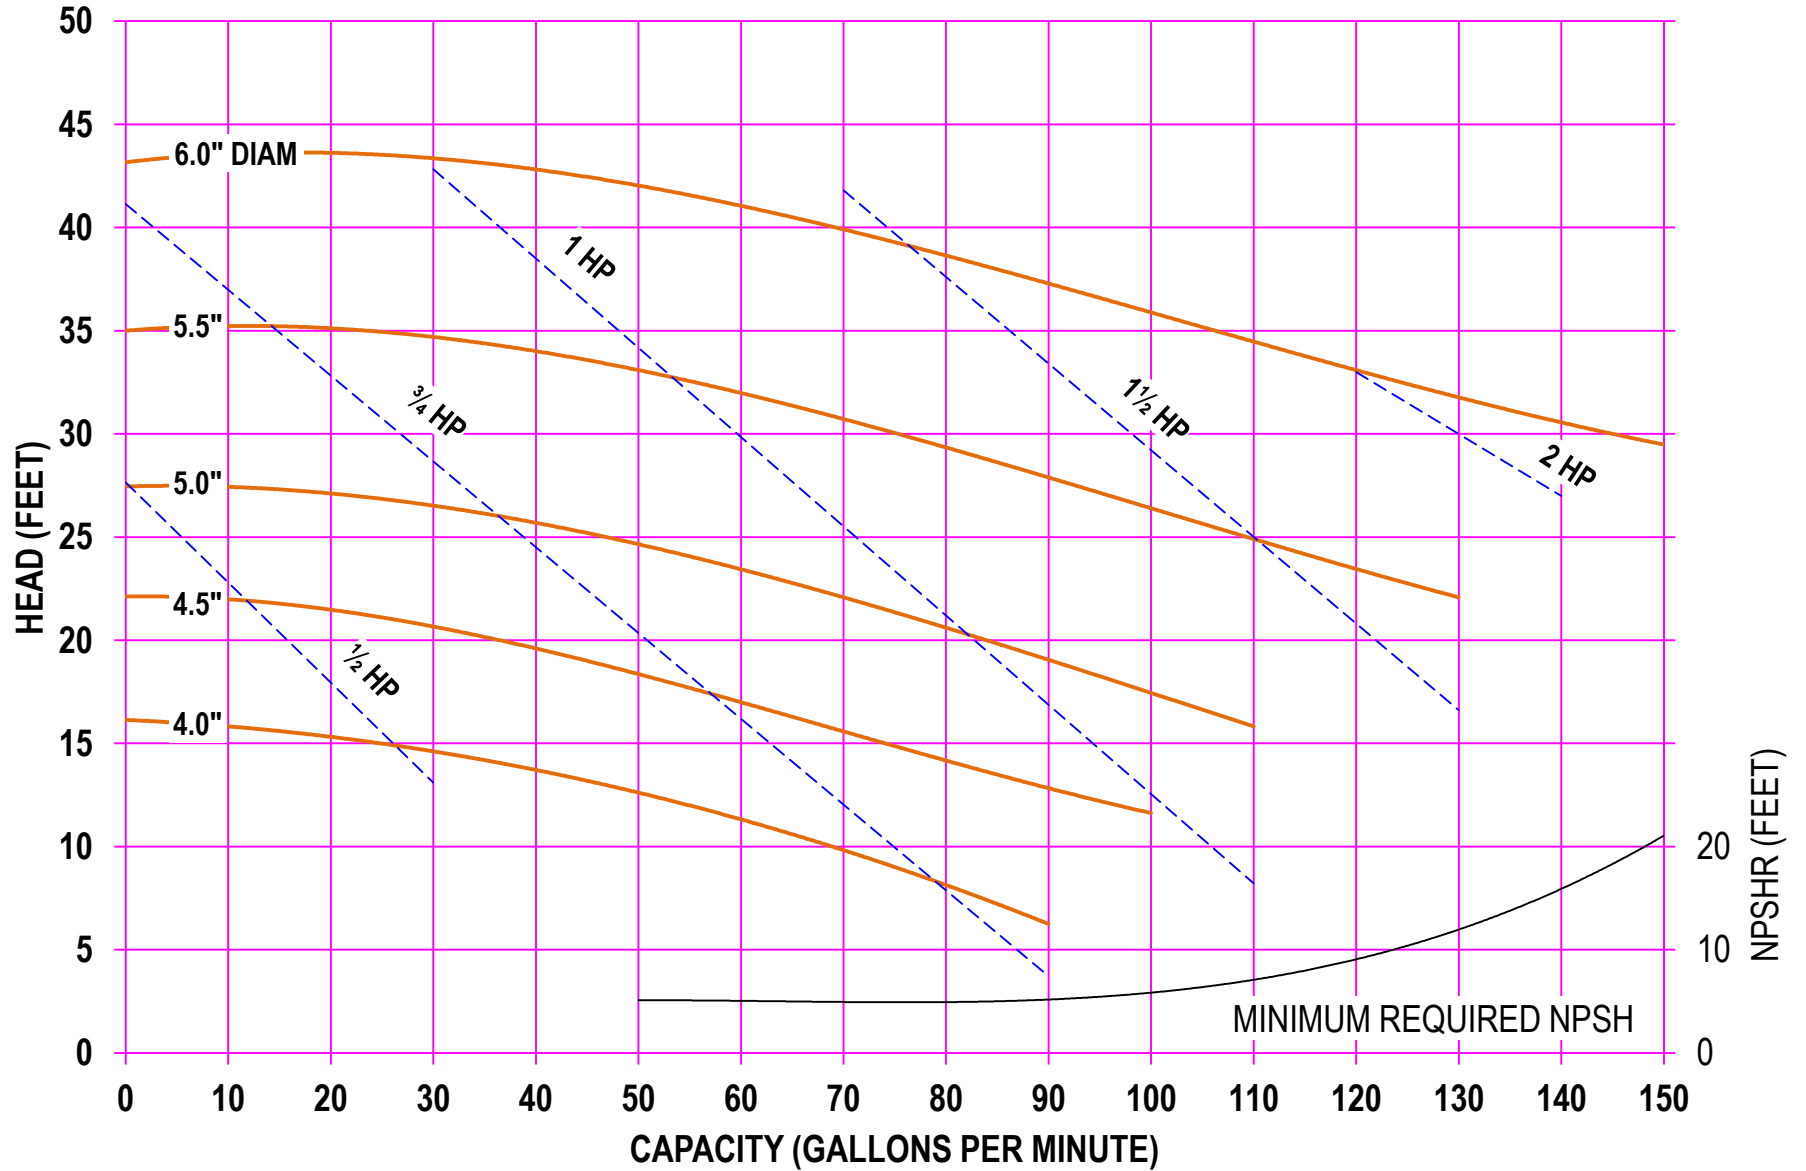

AMPCO PUMPS COMPANY, INC.
CB+ SERIES 216 2 x 1½
1750 RPM

AMPCO PUMPS COMPANY, INC.
CB+ SERIES 216 2 x 1½
2900 RPM

AMPCO PUMPS COMPANY, INC.
CB+ SERIES 216 2 x 1½
3500 RPM