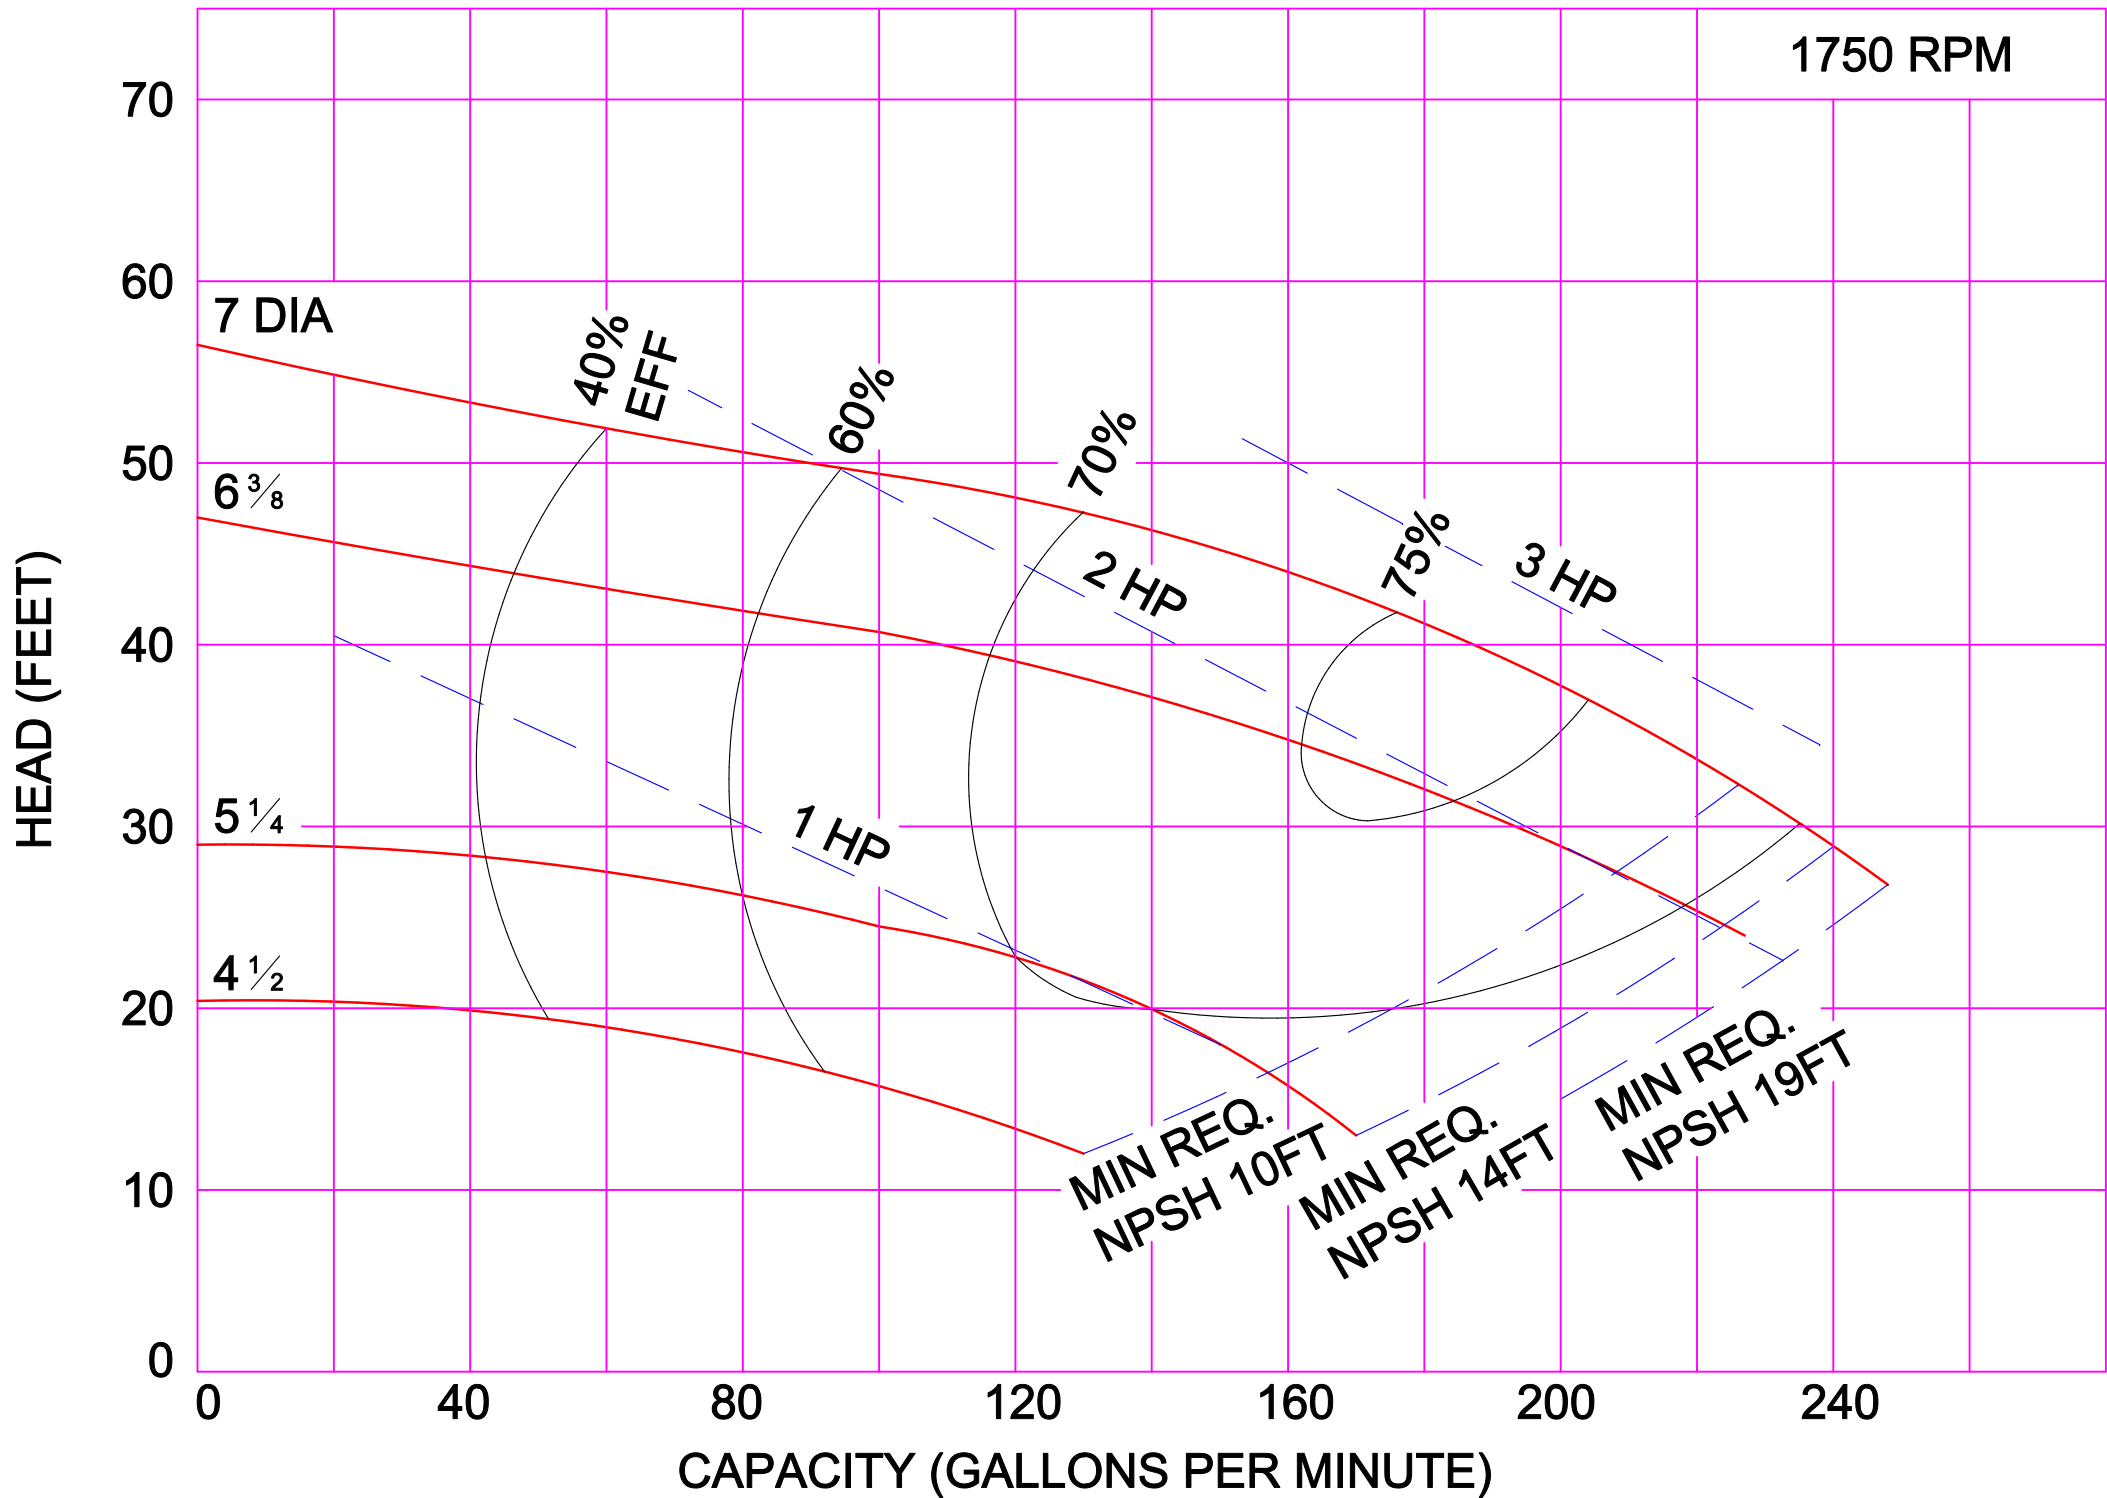

3500 RPM

3500 RPM

AMPCO PUMPS COMPANY, INC.  
D-SERIES 3 x 3

AMPCO PUMPS COMPANY, INC.  
D-SERIES 4 x 3

3500 RPM

AMPCO PUMPS COMPANY, INC.  
D-SERIES 2½ x 2

AMPCO PUMPS COMPANY, INC.  
D-SERIES 3 x 2½

1750 RPM

AMPCO PUMPS COMPANY, INC.  
D-SERIES 3 x 3

1750 RPM

AMPCO PUMPS COMPANY, INC.  
D-SERIES 4 x 3

AMPCO PUMPS COMPANY, INC.  
D-SERIES 3 x 2½

AMPCO PUMPS COMPANY, INC.  
D-SERIES 3 x 3

AMPCO PUMPS COMPANY, INC.  
D-SERIES 4 x 3