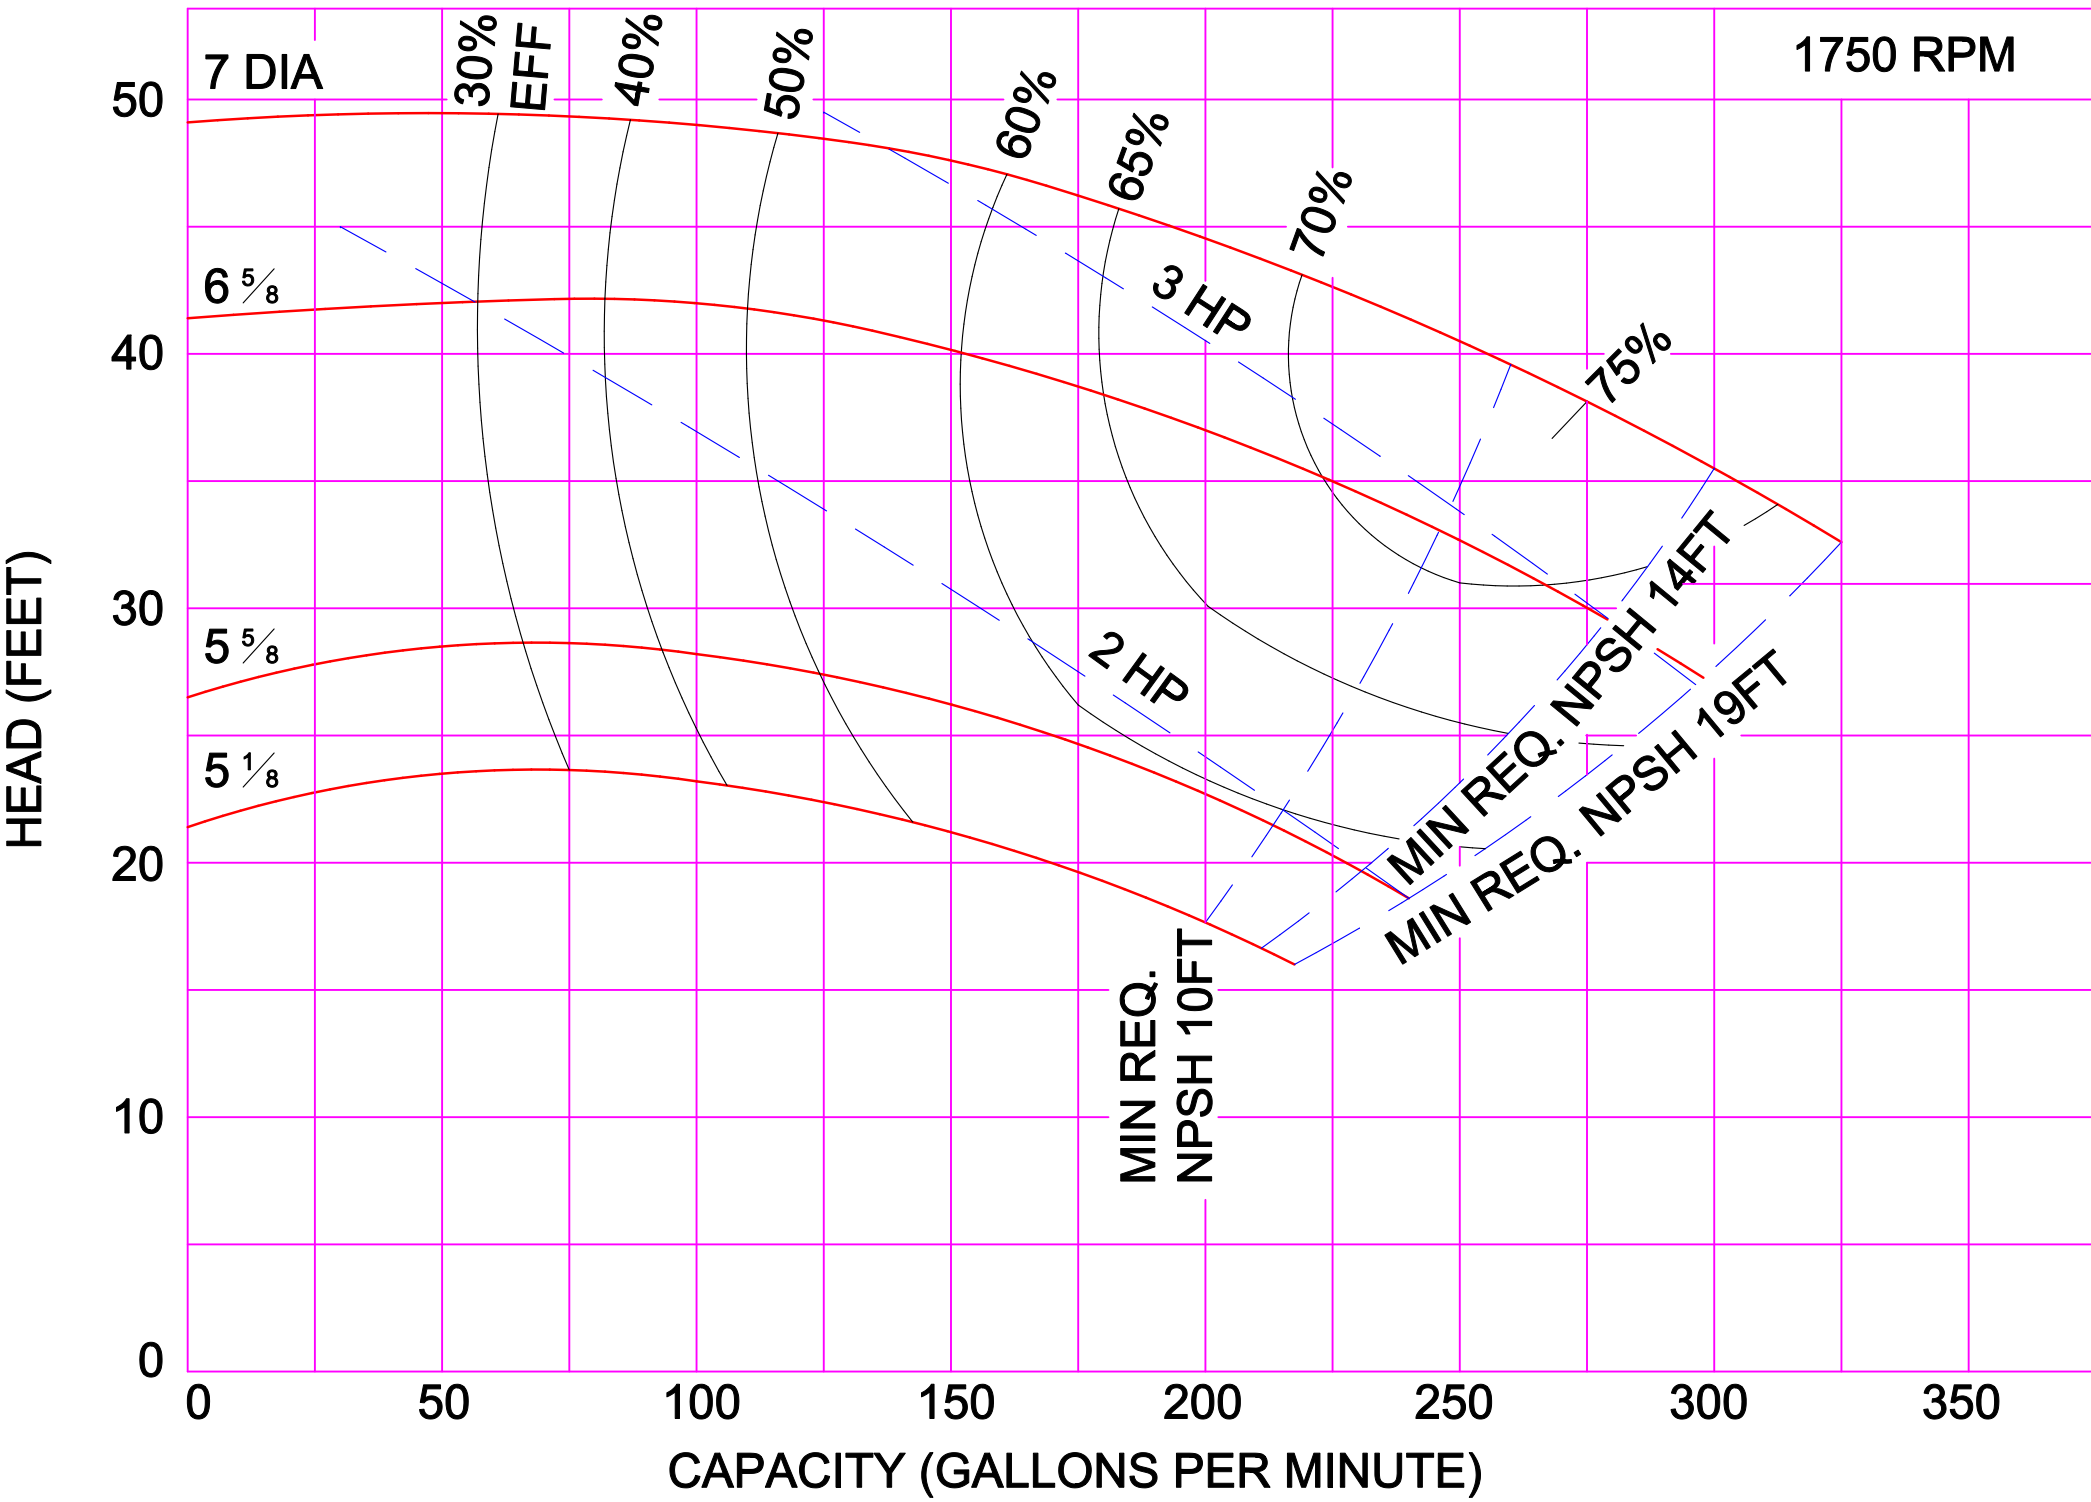

3500 RPM

3500 RPM

AMPCO PUMPS COMPANY, INC.  
D-SERIES 3 x 3

AMPCO PUMPS COMPANY, INC.  
D-SERIES 4 x 3

3500 RPM

AMPCO PUMPS COMPANY, INC.  
D-SERIES 2½ x 2

AMPCO PUMPS COMPANY, INC.  
D-SERIES 3 x 2½

1750 RPM

AMPCO PUMPS COMPANY, INC.  
D-SERIES 3 x 3

1750 RPM

AMPCO PUMPS COMPANY, INC.  
D-SERIES 4 x 3

AMPCO PUMPS COMPANY, INC.  
D-SERIES 3 x 2½

AMPCO PUMPS COMPANY, INC.  
D-SERIES 3 x 3

AMPCO PUMPS COMPANY, INC.  
D-SERIES 4 x 3

2900 RPM

AMPCO PUMPS COMPANY, INC.  
D-SERIES COMPOSITE