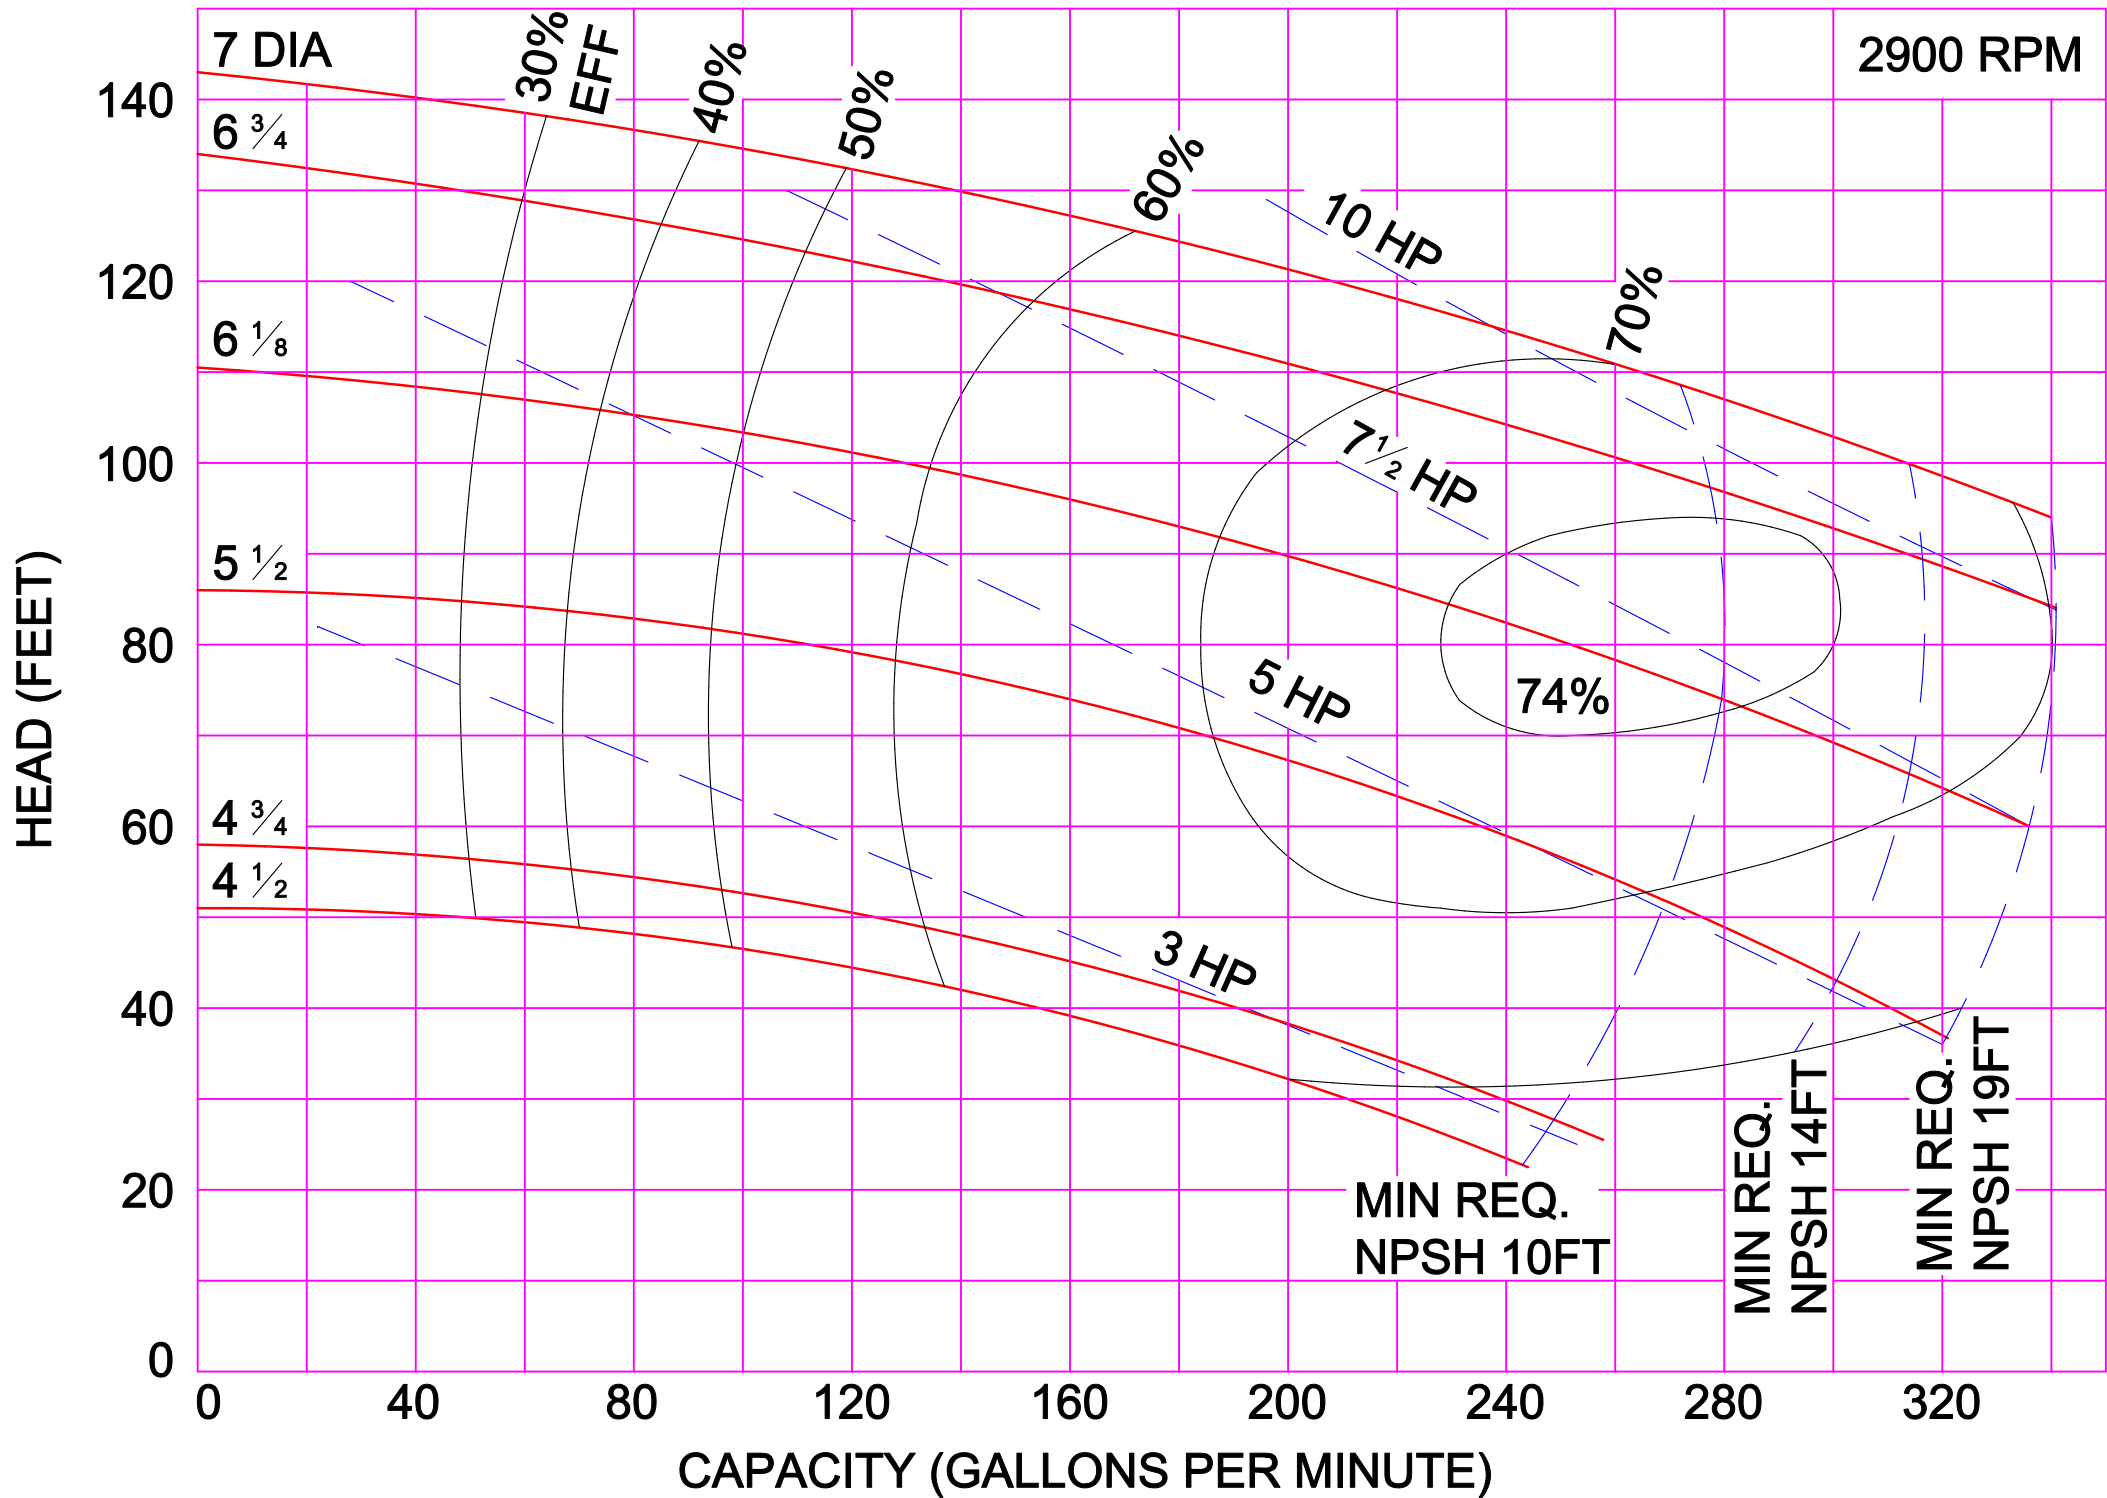

3500 RPM

3500 RPM

AMPCO PUMPS COMPANY, INC.  
D-SERIES 3 x 3

AMPCO PUMPS COMPANY, INC.  
D-SERIES 4 x 3

3500 RPM

AMPCO PUMPS COMPANY, INC.  
D-SERIES 2½ x 2

AMPCO PUMPS COMPANY, INC.  
D-SERIES 3 x 2½

1750 RPM

AMPCO PUMPS COMPANY, INC.  
D-SERIES 3 x 3

1750 RPM

AMPCO PUMPS COMPANY, INC.  
D-SERIES 4 x 3

AMPCO PUMPS COMPANY, INC.  
D-SERIES 3 x 2½

AMPCO PUMPS COMPANY, INC.  
D-SERIES 3 x 3

AMPCO PUMPS COMPANY, INC.  
D-SERIES 4 x 3