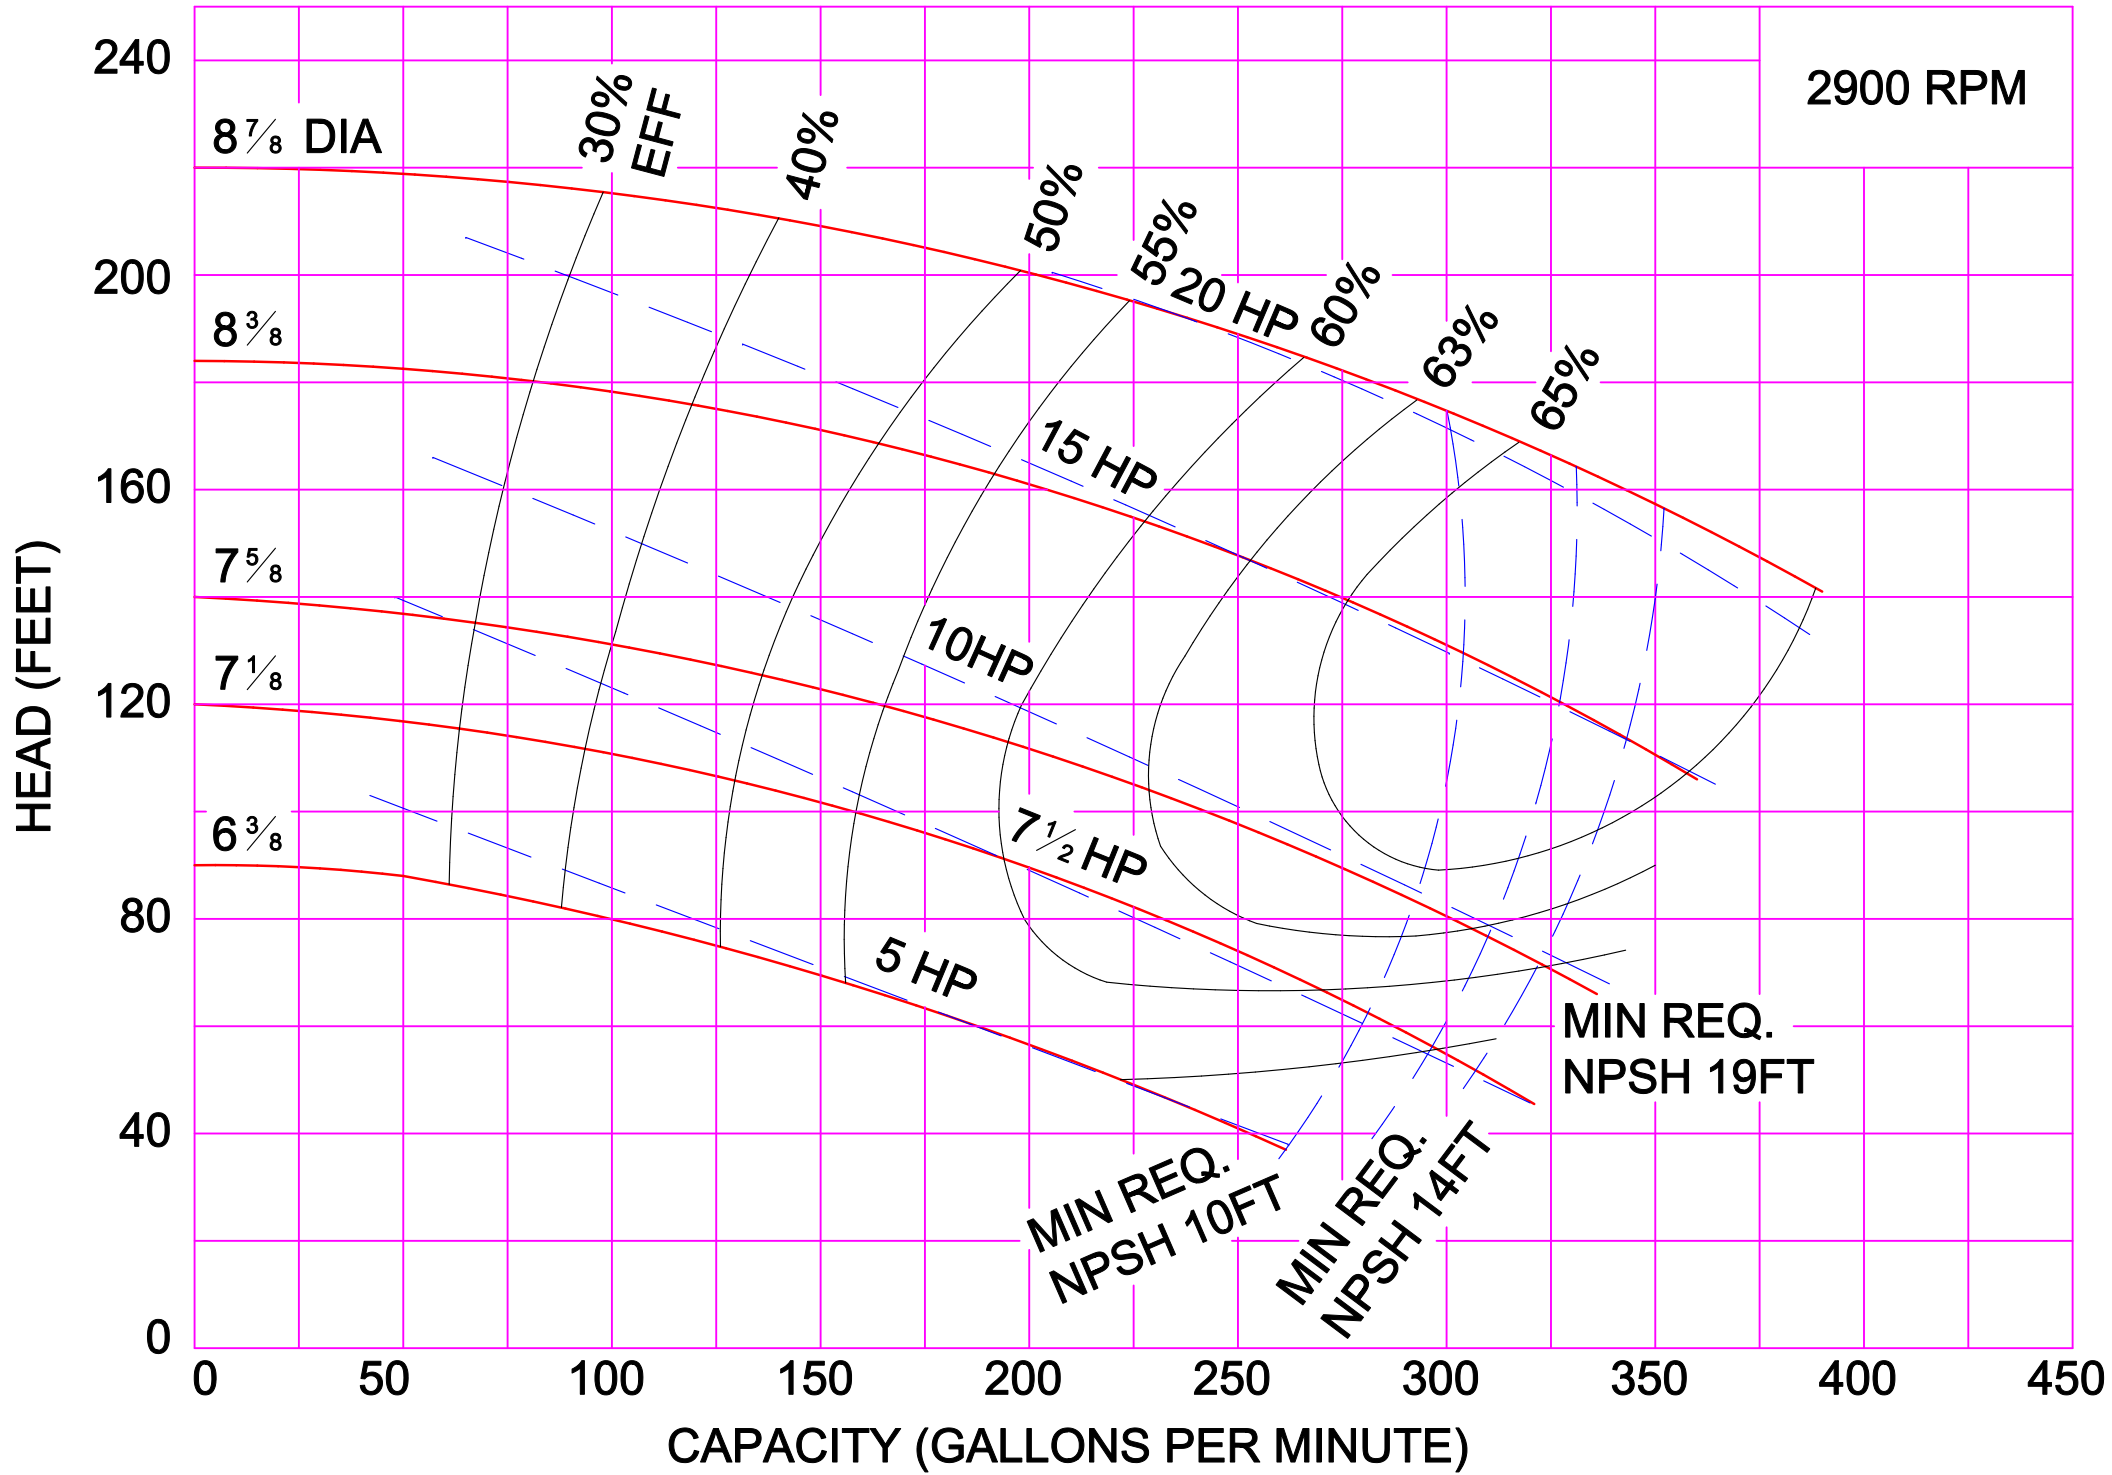

3500 RPM

3500 RPM

AMPCO PUMPS COMPANY, INC.  
D-SERIES 3 x 3

AMPCO PUMPS COMPANY, INC.  
D-SERIES 4 x 3

3500 RPM

AMPCO PUMPS COMPANY, INC.  
D-SERIES 2½ x 2

AMPCO PUMPS COMPANY, INC.  
D-SERIES 3 x 2½

1750 RPM

AMPCO PUMPS COMPANY, INC.  
D-SERIES 3 x 3

1750 RPM

AMPCO PUMPS COMPANY, INC.  
D-SERIES 4 x 3

AMPCO PUMPS COMPANY, INC.  
D-SERIES 3 x 2½

AMPCO PUMPS COMPANY, INC.  
D-SERIES 3 x 3

AMPCO PUMPS COMPANY, INC.  
D-SERIES 4 x 3