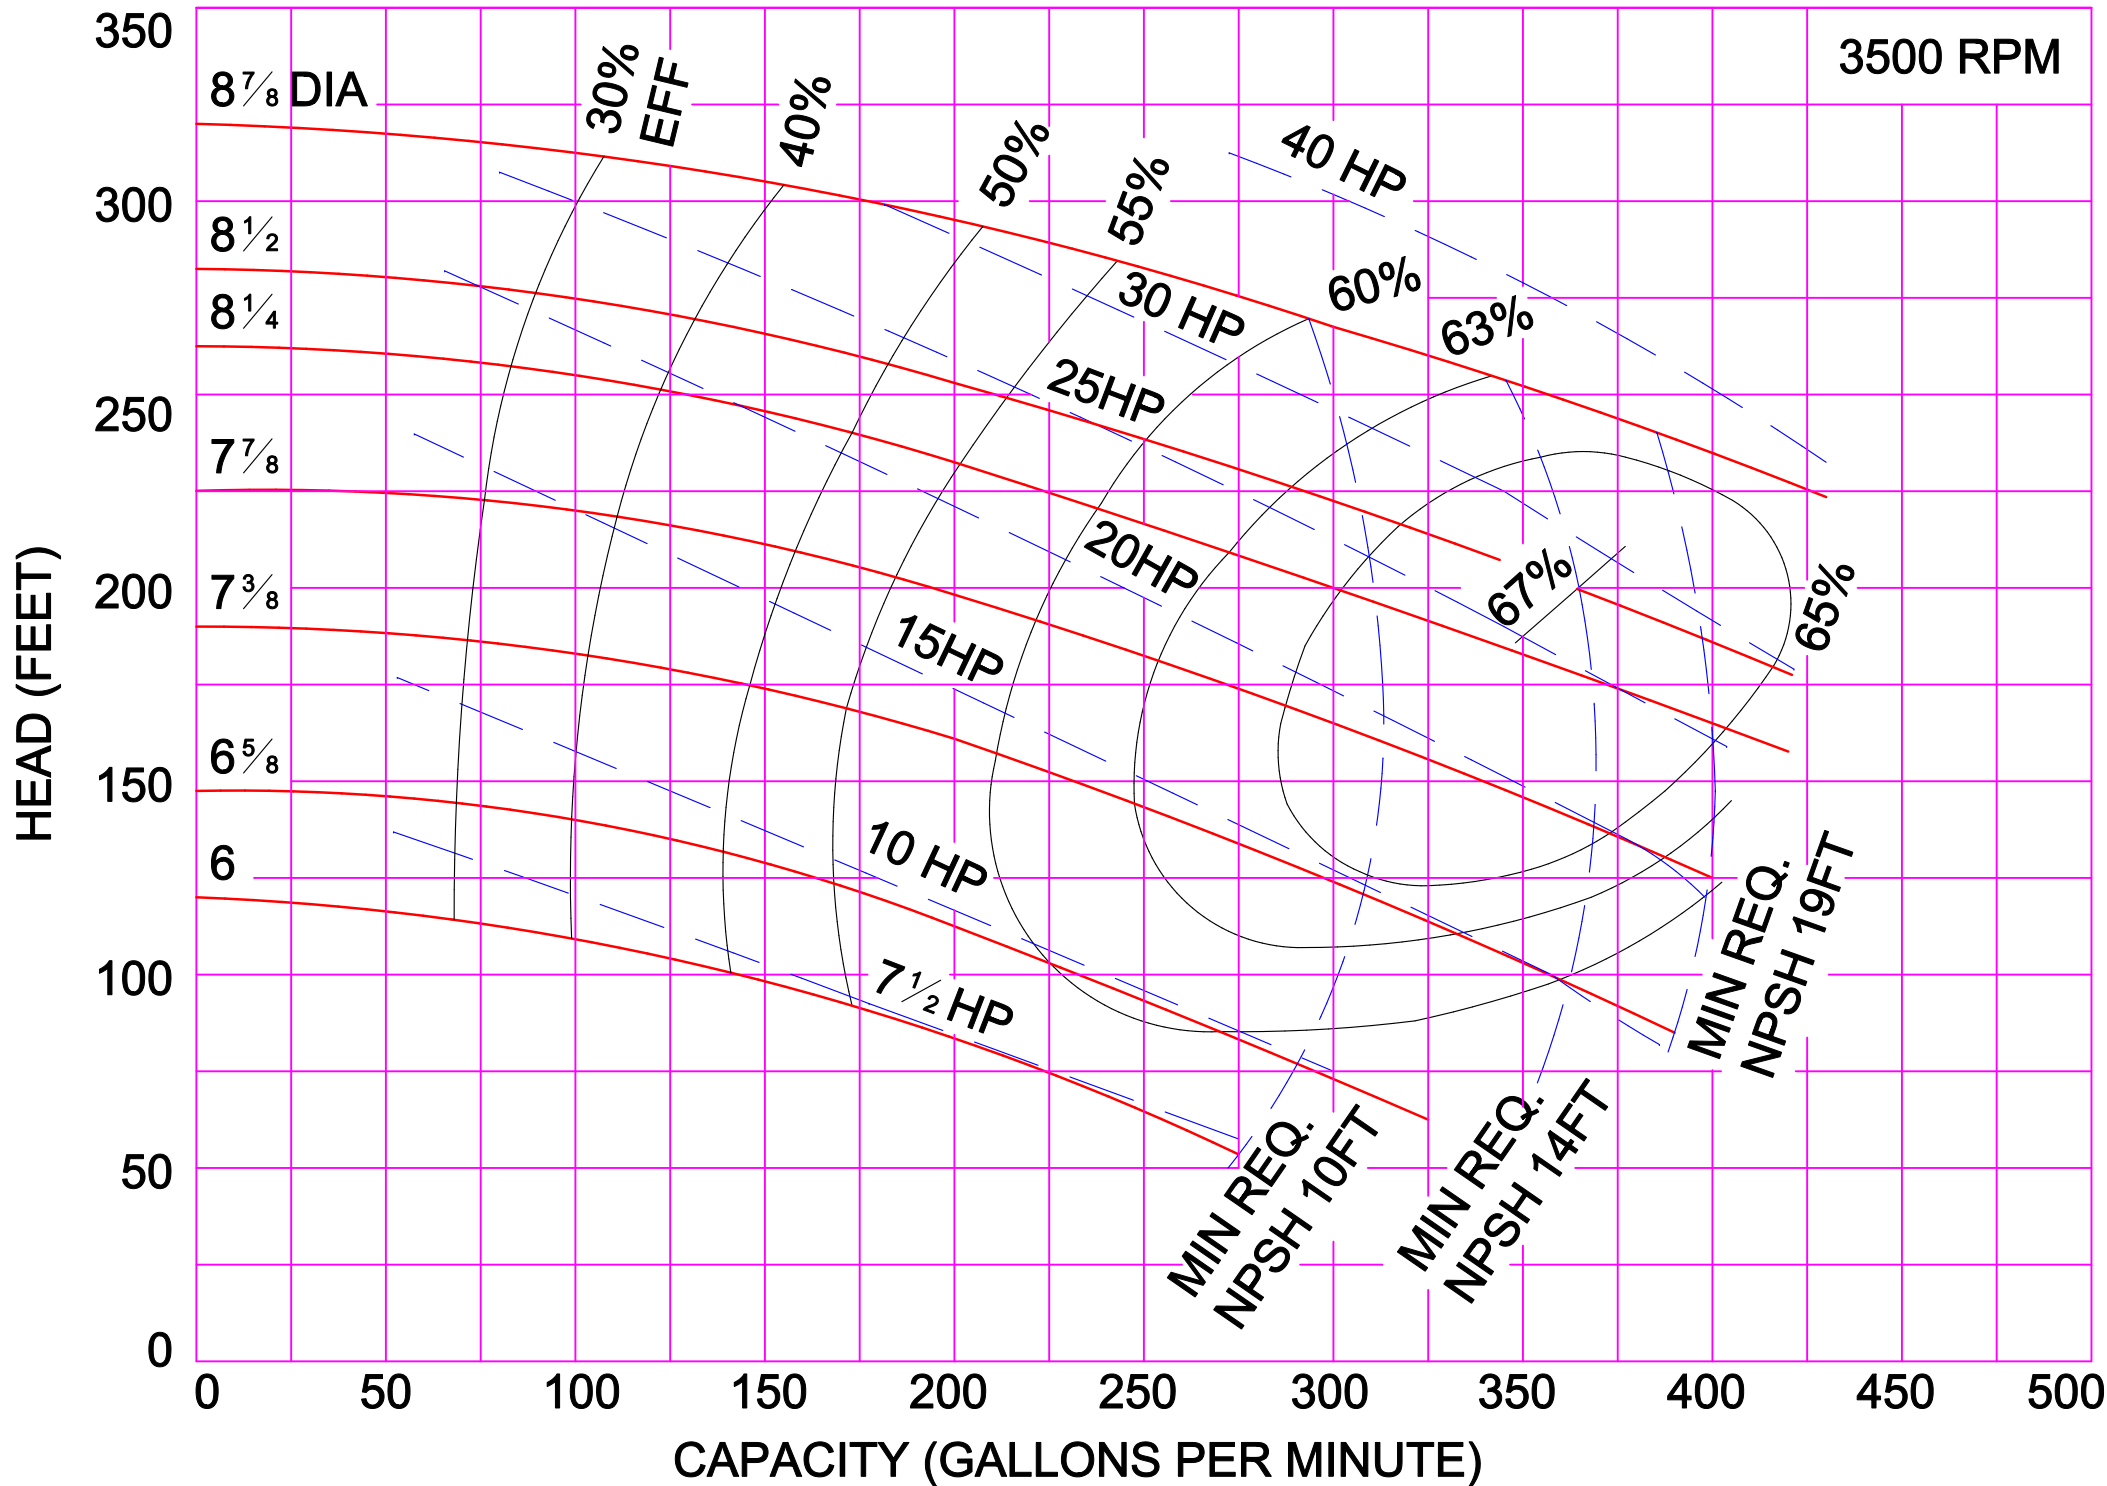

3500 RPM

3500 RPM

AMPCO PUMPS COMPANY, INC.  
D-SERIES 3 x 3

AMPCO PUMPS COMPANY, INC.  
D-SERIES 4 x 3

3500 RPM

AMPCO PUMPS COMPANY, INC.  
D-SERIES 2½ x 2

AMPCO PUMPS COMPANY, INC.  
D-SERIES 3 x 2½

1750 RPM

AMPCO PUMPS COMPANY, INC.  
D-SERIES 3 x 3

1750 RPM

AMPCO PUMPS COMPANY, INC.  
D-SERIES 4 x 3

AMPCO PUMPS COMPANY, INC.  
D-SERIES 3 x 2½

AMPCO PUMPS COMPANY, INC.  
D-SERIES 3 x 3

AMPCO PUMPS COMPANY, INC.  
D-SERIES 4 x 3

2900 RPM

AMPCO PUMPS COMPANY, INC.  
D-SERIES COMPOSITE