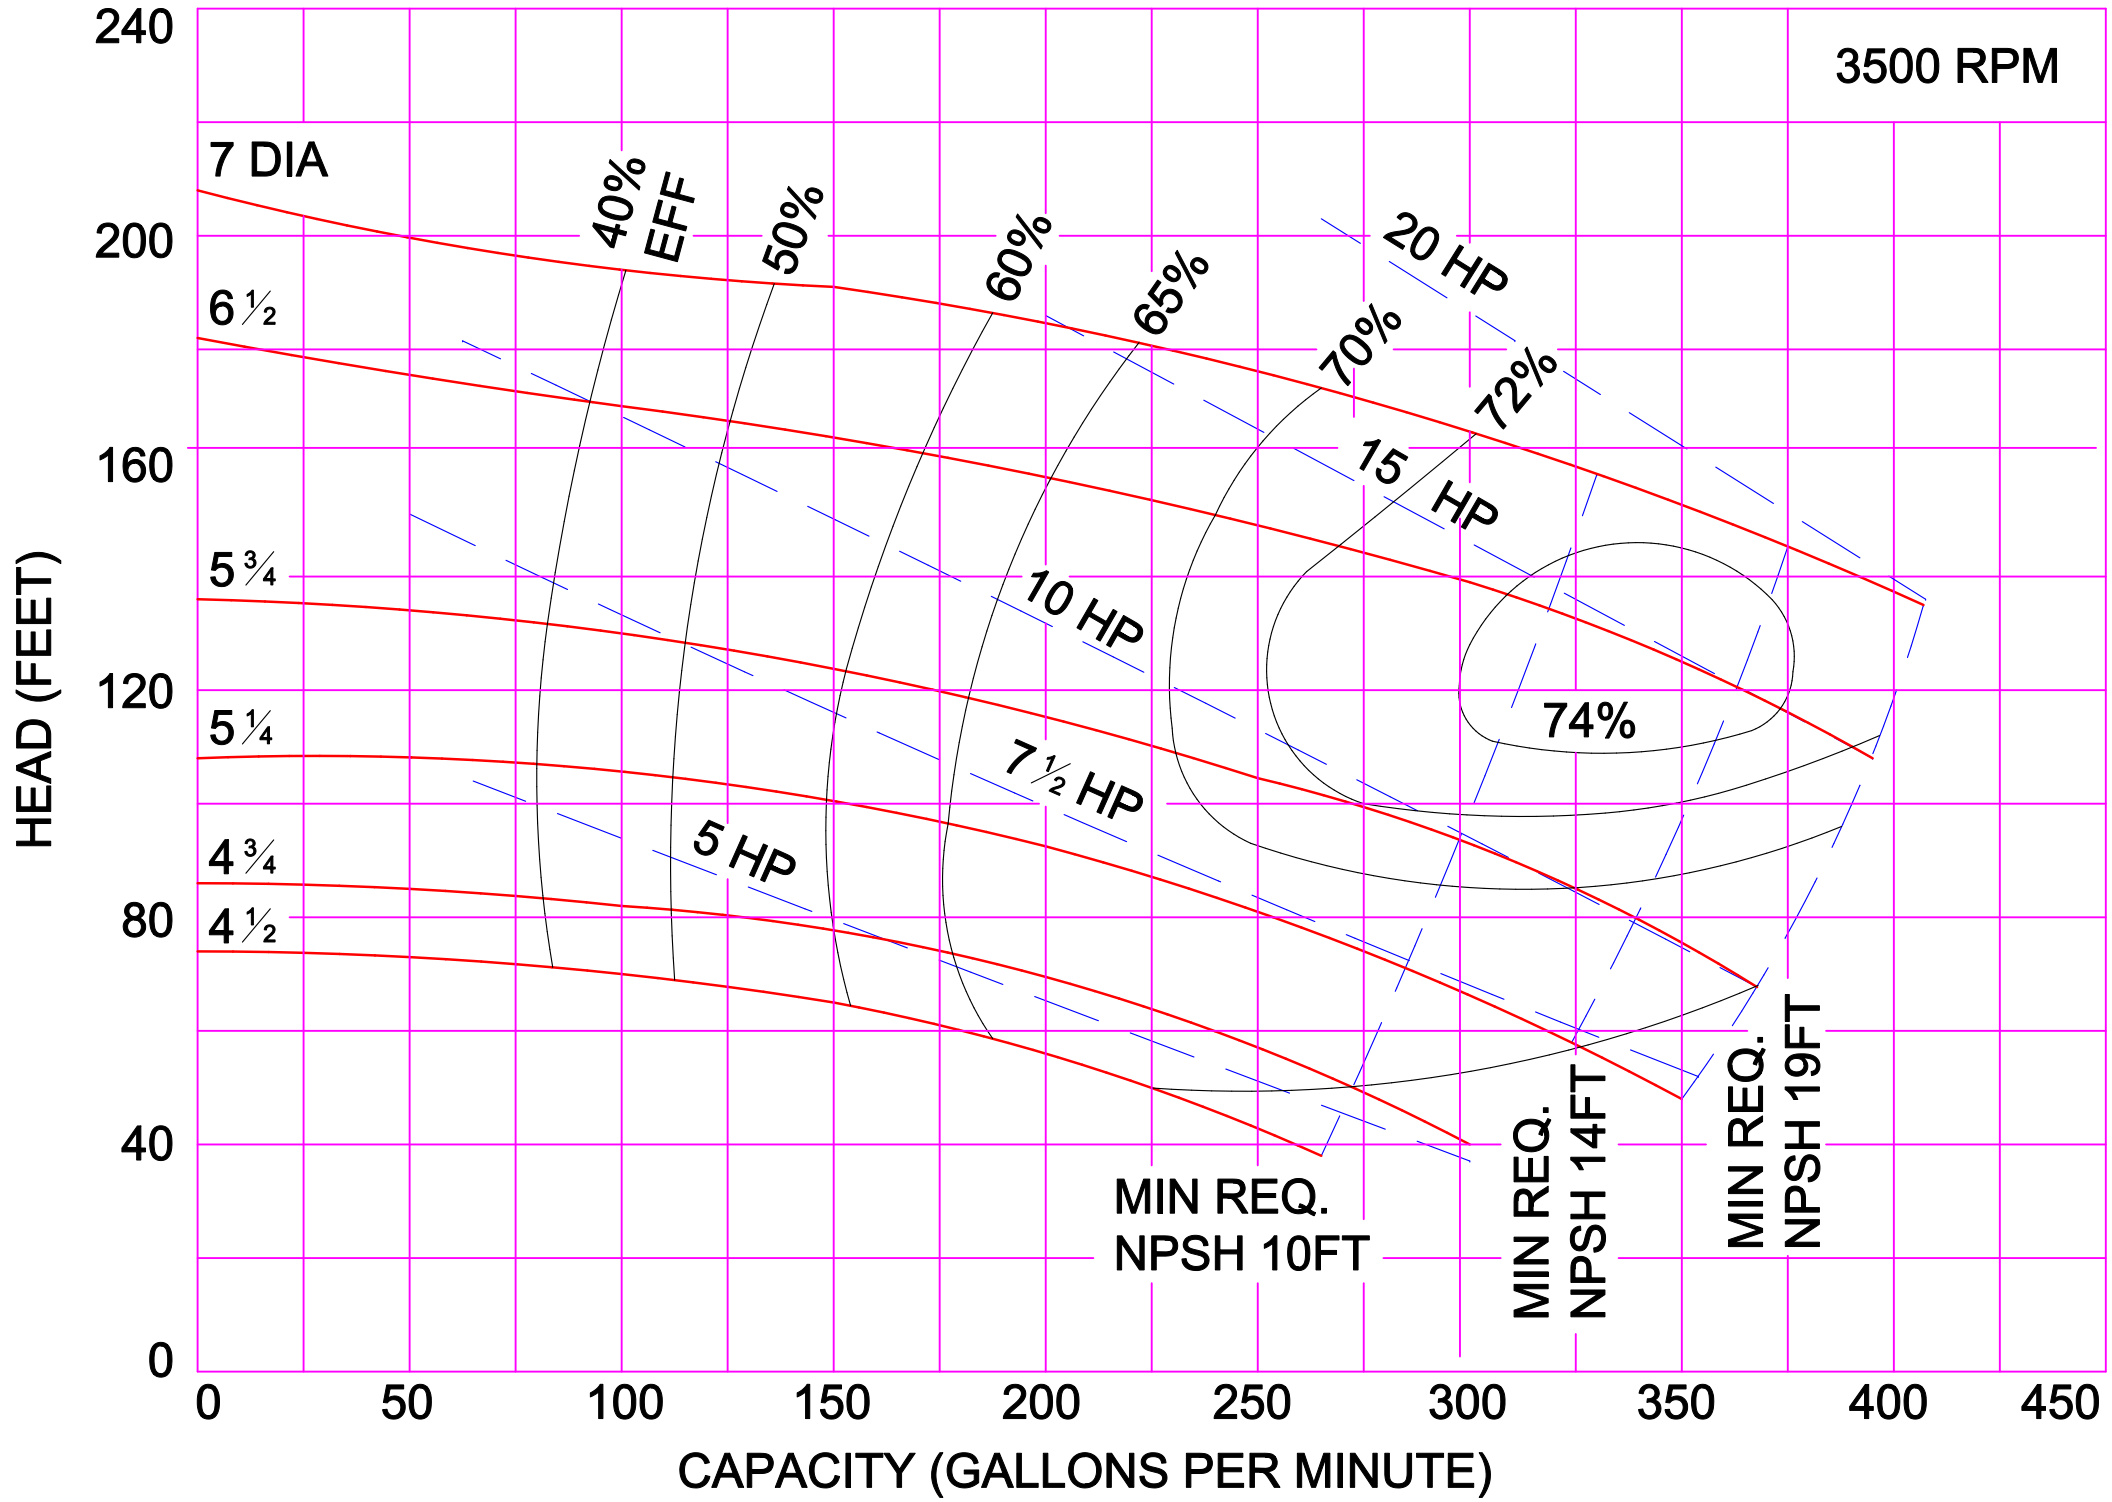

3500 RPM

3500 RPM

AMPCO PUMPS COMPANY, INC.  
D-SERIES 3 x 3

AMPCO PUMPS COMPANY, INC.  
D-SERIES 4 x 3

3500 RPM

AMPCO PUMPS COMPANY, INC.  
D-SERIES 2½ x 2

AMPCO PUMPS COMPANY, INC.  
D-SERIES 3 x 2½

1750 RPM

AMPCO PUMPS COMPANY, INC.  
D-SERIES 3 x 3

1750 RPM

AMPCO PUMPS COMPANY, INC.  
D-SERIES 4 x 3

AMPCO PUMPS COMPANY, INC.  
D-SERIES 3 x 2½

AMPCO PUMPS COMPANY, INC.  
D-SERIES 3 x 3

AMPCO PUMPS COMPANY, INC.  
D-SERIES 4 x 3

2900 RPM

AMPCO PUMPS COMPANY, INC.  
D-SERIES COMPOSITE