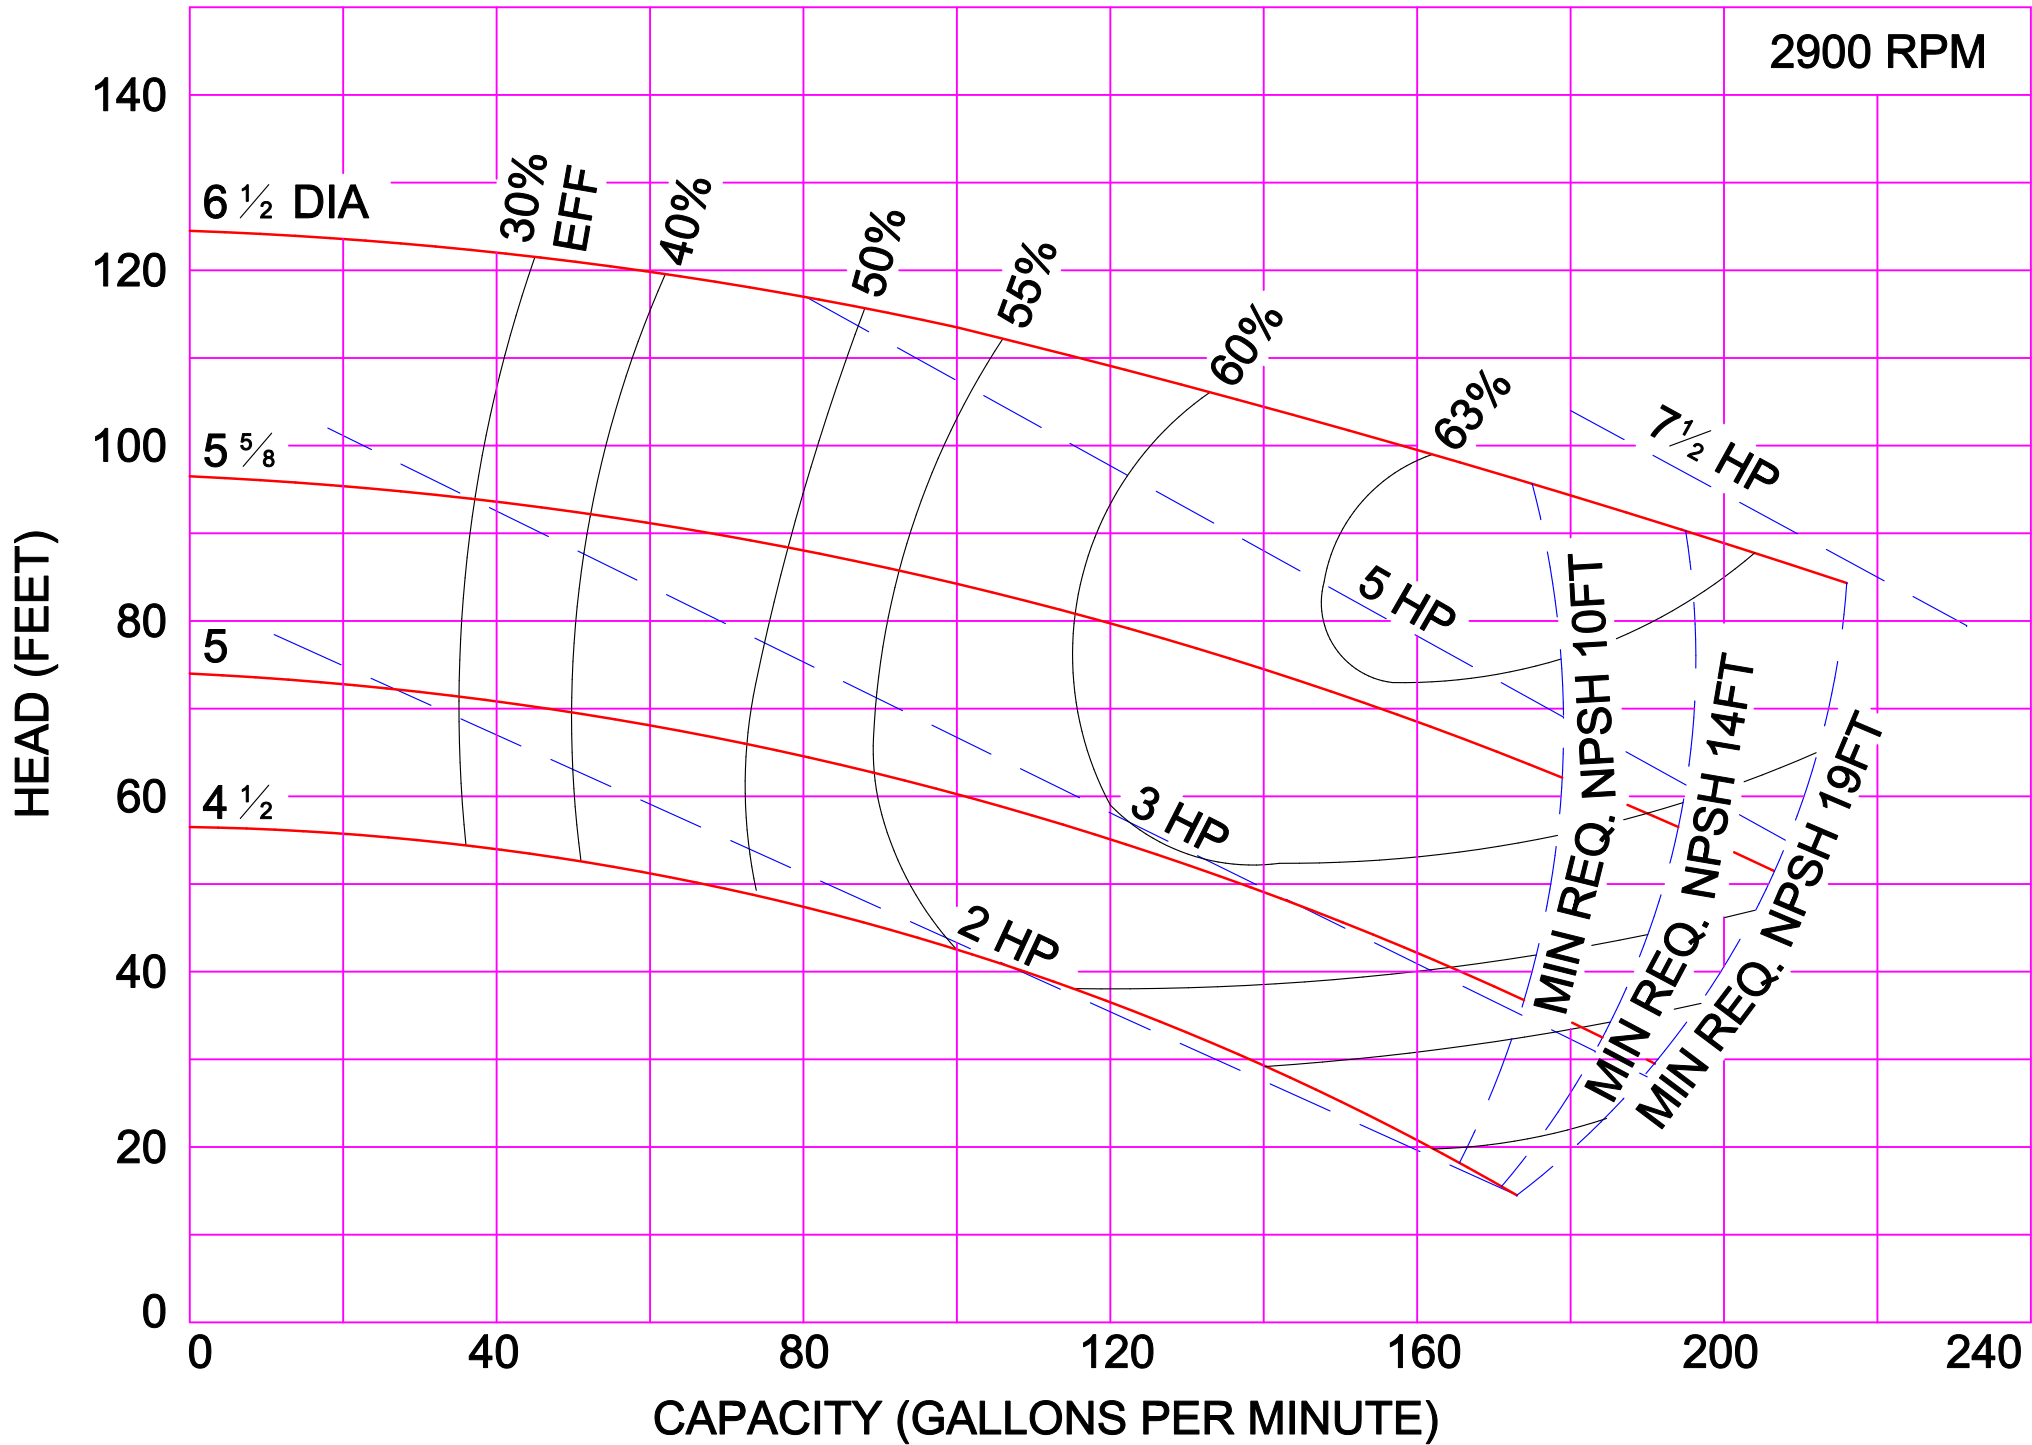

3500 RPM

3500 RPM

AMPCO PUMPS COMPANY, INC.  
D-SERIES 3 x 3

AMPCO PUMPS COMPANY, INC.  
D-SERIES 4 x 3

3500 RPM

AMPCO PUMPS COMPANY, INC.  
D-SERIES 2½ x 2

AMPCO PUMPS COMPANY, INC.  
D-SERIES 3 x 2½

1750 RPM

AMPCO PUMPS COMPANY, INC.  
D-SERIES 3 x 3

1750 RPM

AMPCO PUMPS COMPANY, INC.  
D-SERIES 4 x 3

AMPCO PUMPS COMPANY, INC.  
D-SERIES 3 x 2½

AMPCO PUMPS COMPANY, INC.  
D-SERIES 3 x 3

AMPCO PUMPS COMPANY, INC.  
D-SERIES 4 x 3