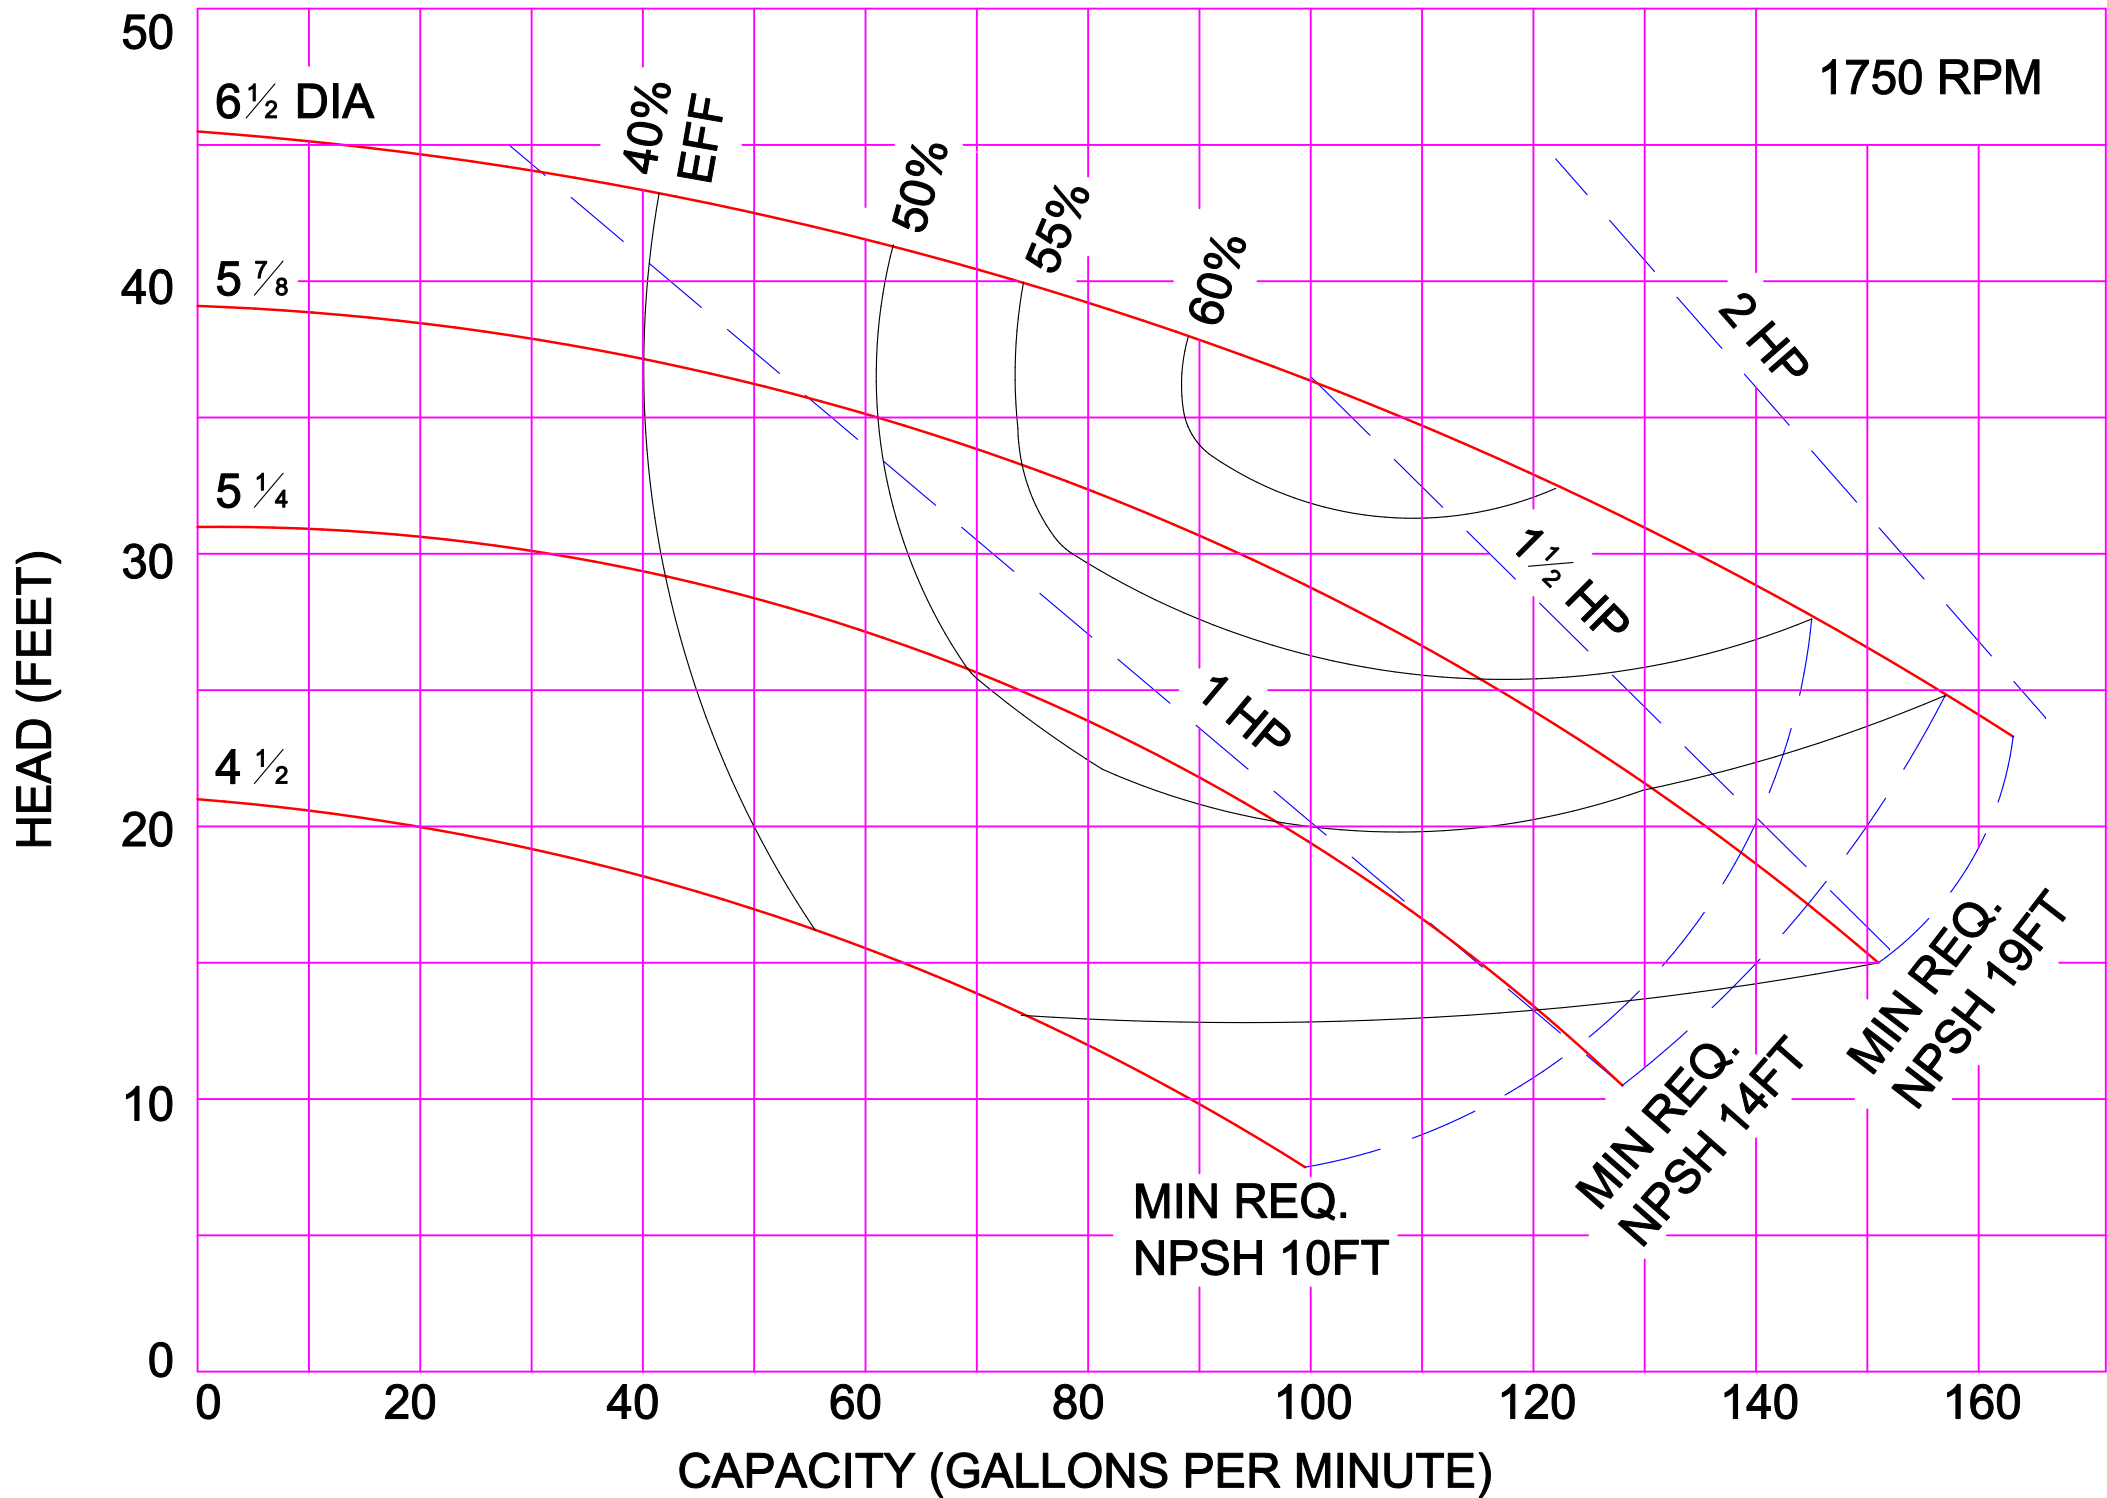

3500 RPM

3500 RPM

AMPCO PUMPS COMPANY, INC.  
D-SERIES 3 x 3

AMPCO PUMPS COMPANY, INC.  
D-SERIES 4 x 3

3500 RPM

AMPCO PUMPS COMPANY, INC.  
D-SERIES 2½ x 2

AMPCO PUMPS COMPANY, INC.  
D-SERIES 3 x 2½

1750 RPM

AMPCO PUMPS COMPANY, INC.  
D-SERIES 3 x 3

1750 RPM

AMPCO PUMPS COMPANY, INC.  
D-SERIES 4 x 3

AMPCO PUMPS COMPANY, INC.  
D-SERIES 3 x 2½

AMPCO PUMPS COMPANY, INC.  
D-SERIES 3 x 3

AMPCO PUMPS COMPANY, INC.  
D-SERIES 4 x 3

2900 RPM

AMPCO PUMPS COMPANY, INC.  
D-SERIES COMPOSITE