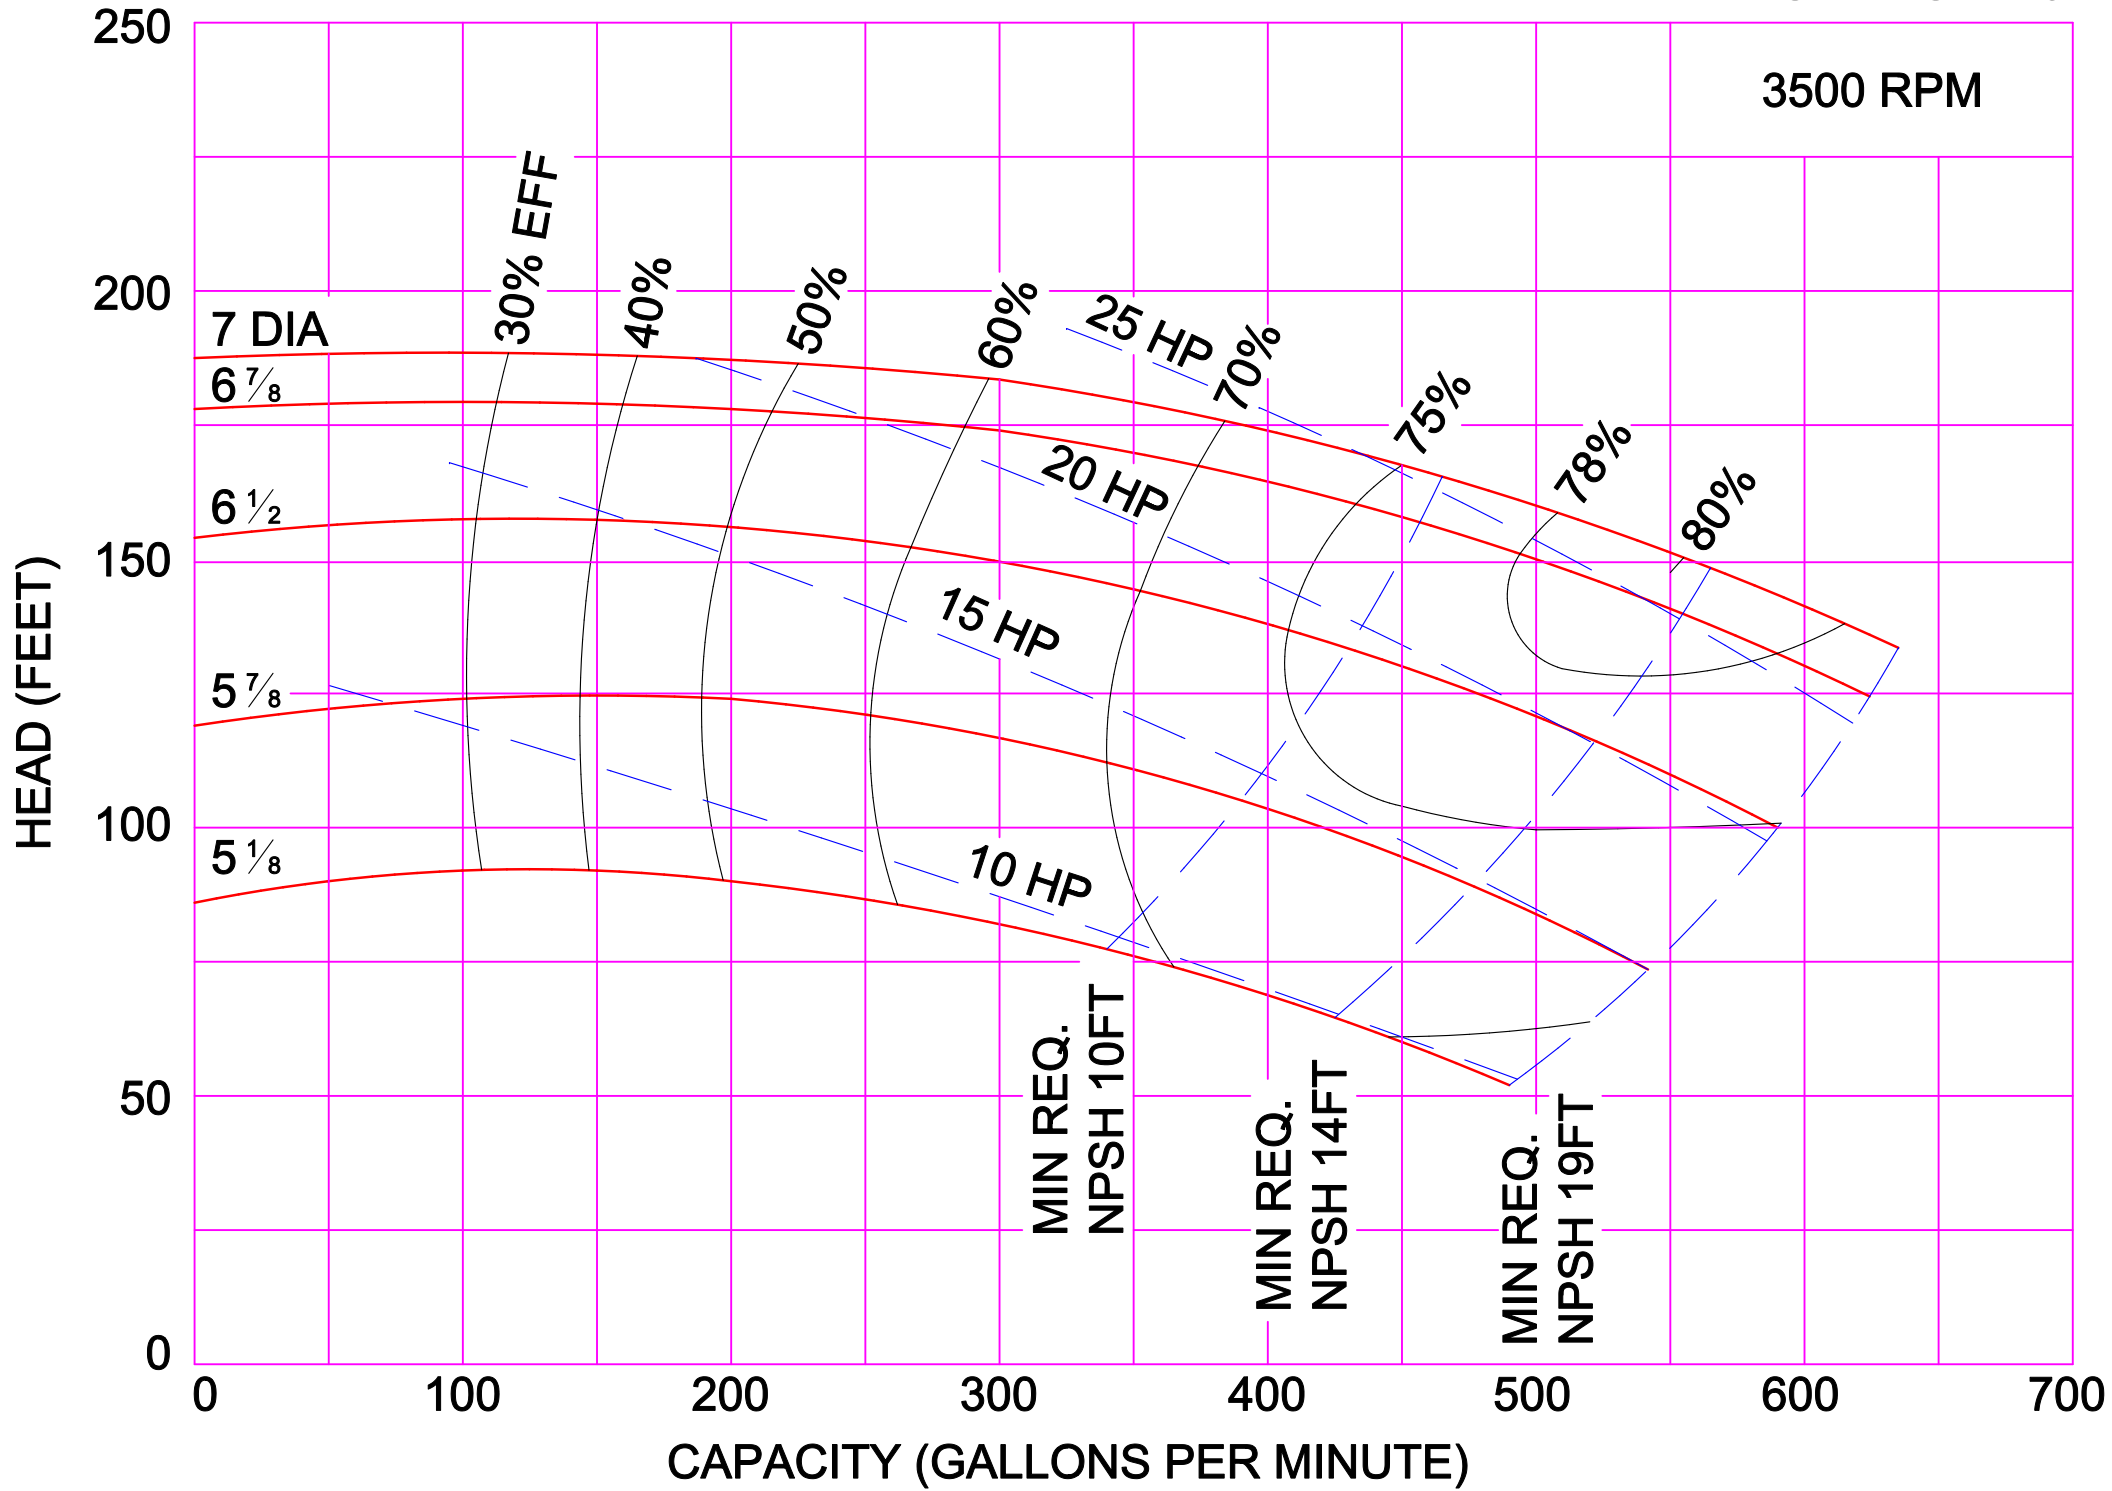

3500 RPM

3500 RPM

AMPCO PUMPS COMPANY, INC.  
D-SERIES 3 x 3

AMPCO PUMPS COMPANY, INC.  
D-SERIES 4 x 3

3500 RPM

AMPCO PUMPS COMPANY, INC.  
D-SERIES 2½ x 2

AMPCO PUMPS COMPANY, INC.  
D-SERIES 3 x 2½

1750 RPM

AMPCO PUMPS COMPANY, INC.  
D-SERIES 3 x 3

1750 RPM

AMPCO PUMPS COMPANY, INC.  
D-SERIES 4 x 3

AMPCO PUMPS COMPANY, INC.  
D-SERIES 3 x 2½

AMPCO PUMPS COMPANY, INC.  
D-SERIES 3 x 3

AMPCO PUMPS COMPANY, INC.  
D-SERIES 4 x 3

2900 RPM

AMPCO PUMPS COMPANY, INC.  
D-SERIES COMPOSITE