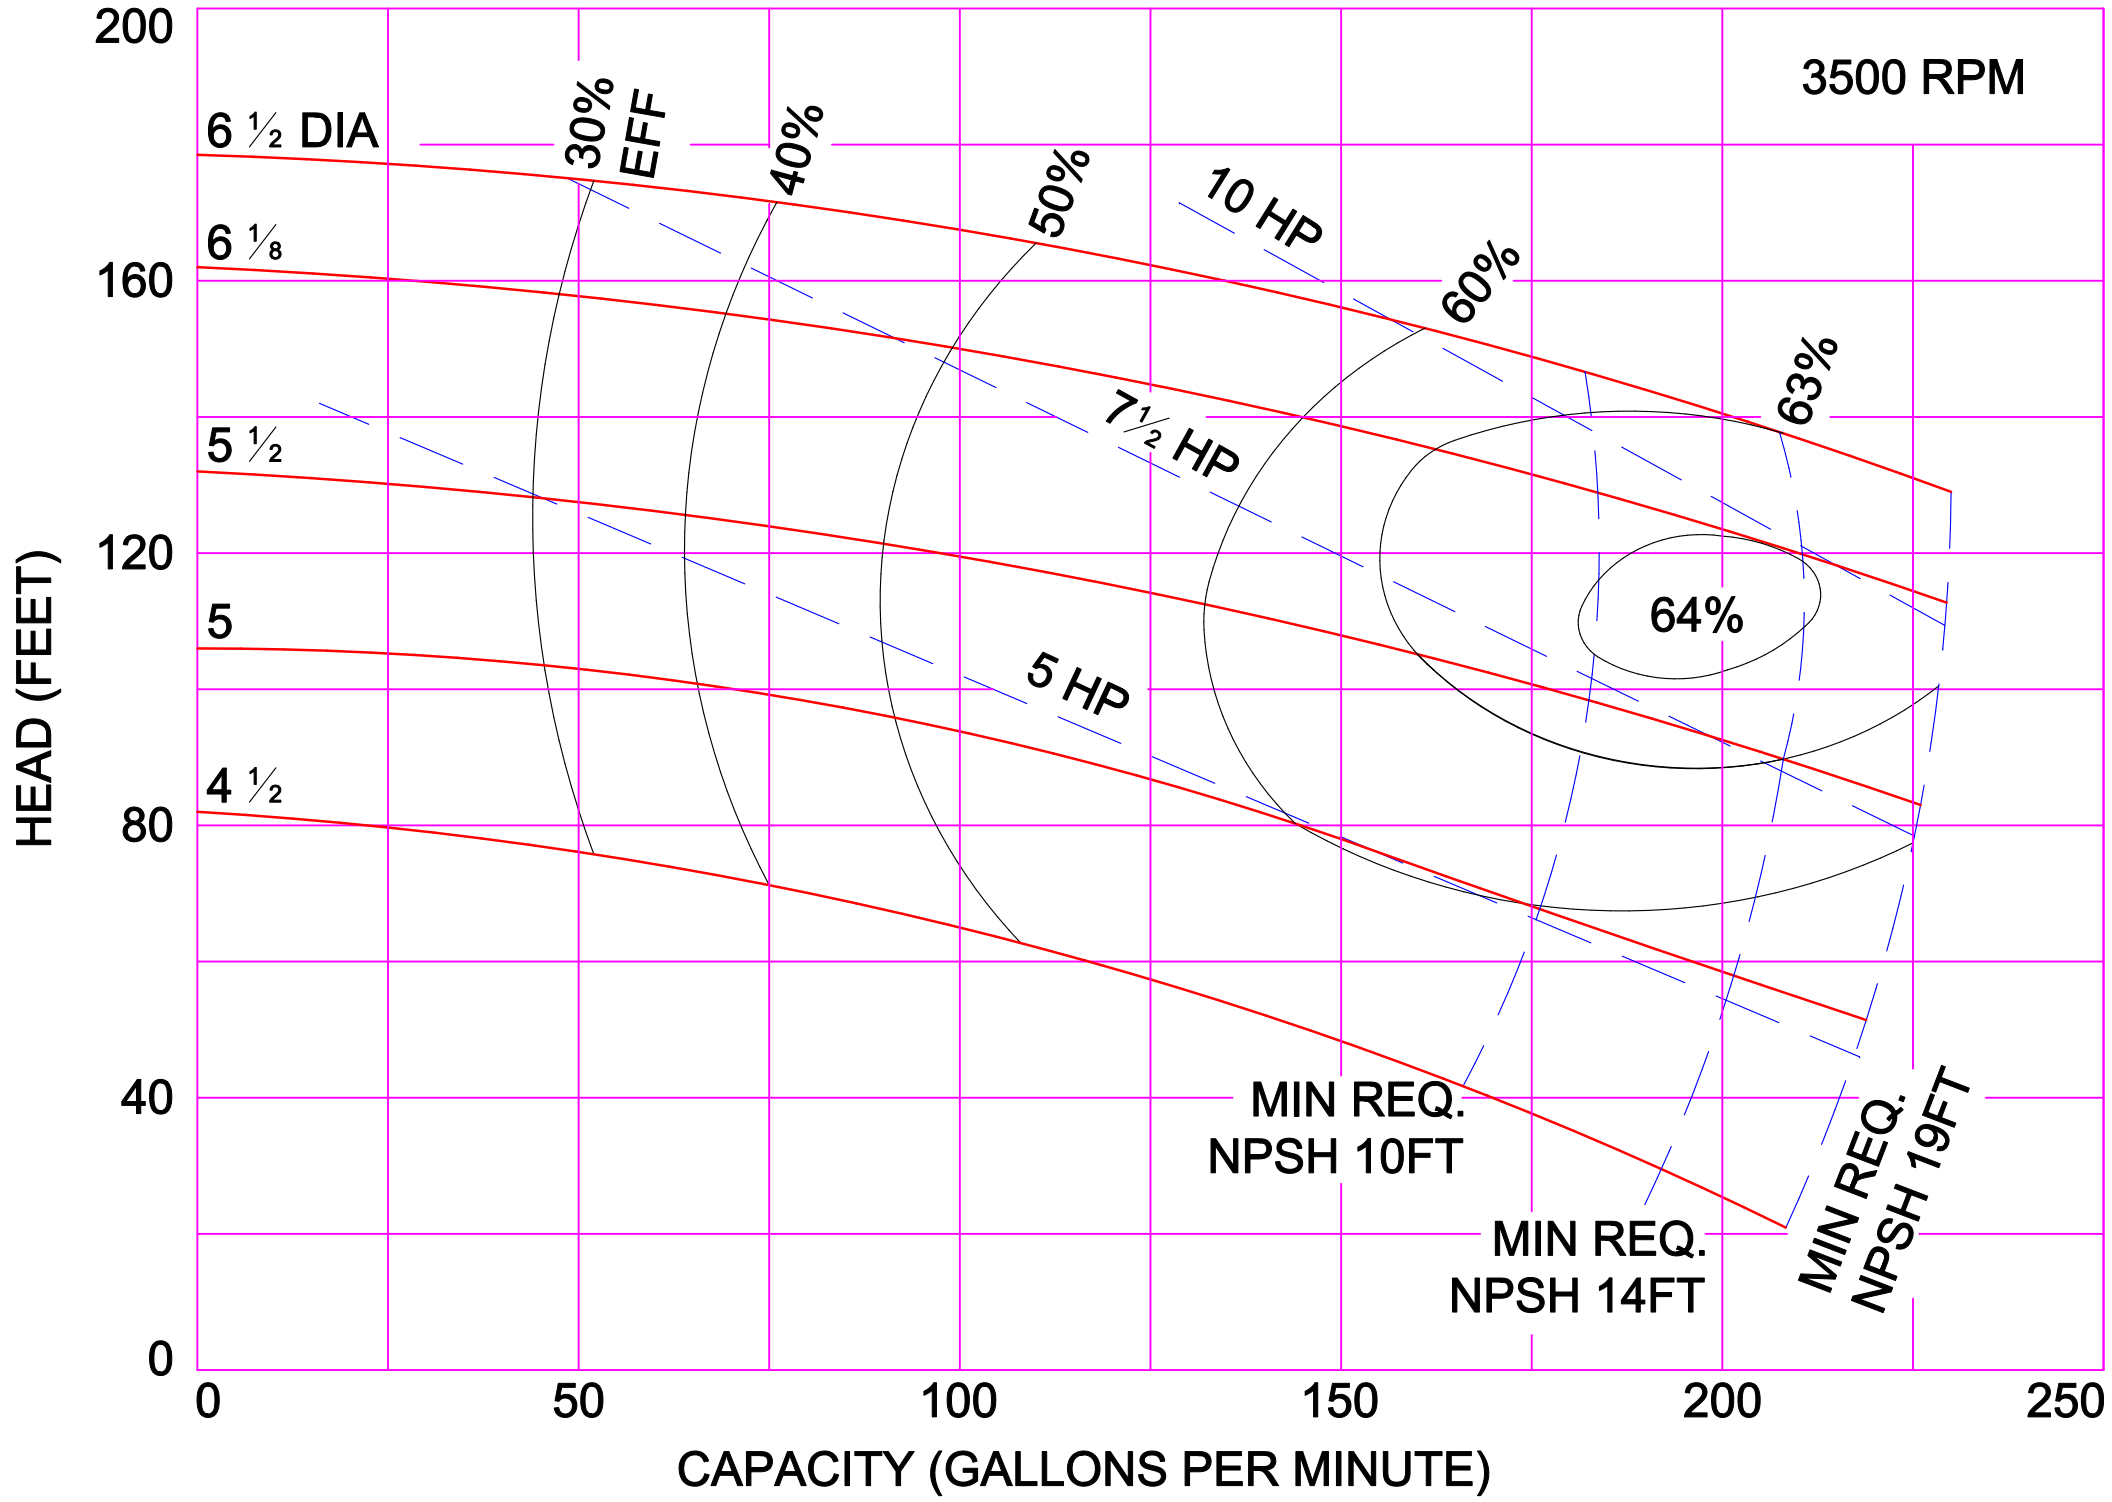

3500 RPM

3500 RPM

AMPCO PUMPS COMPANY, INC.  
D-SERIES 3 x 3

AMPCO PUMPS COMPANY, INC.  
D-SERIES 4 x 3

3500 RPM

AMPCO PUMPS COMPANY, INC.  
D-SERIES 2½ x 2

AMPCO PUMPS COMPANY, INC.  
D-SERIES 3 x 2½

1750 RPM

AMPCO PUMPS COMPANY, INC.  
D-SERIES 3 x 3

1750 RPM

AMPCO PUMPS COMPANY, INC.  
D-SERIES 4 x 3

AMPCO PUMPS COMPANY, INC.  
D-SERIES 3 x 2½

AMPCO PUMPS COMPANY, INC.  
D-SERIES 3 x 3

AMPCO PUMPS COMPANY, INC.  
D-SERIES 4 x 3

2900 RPM

AMPCO PUMPS COMPANY, INC.  
D-SERIES COMPOSITE