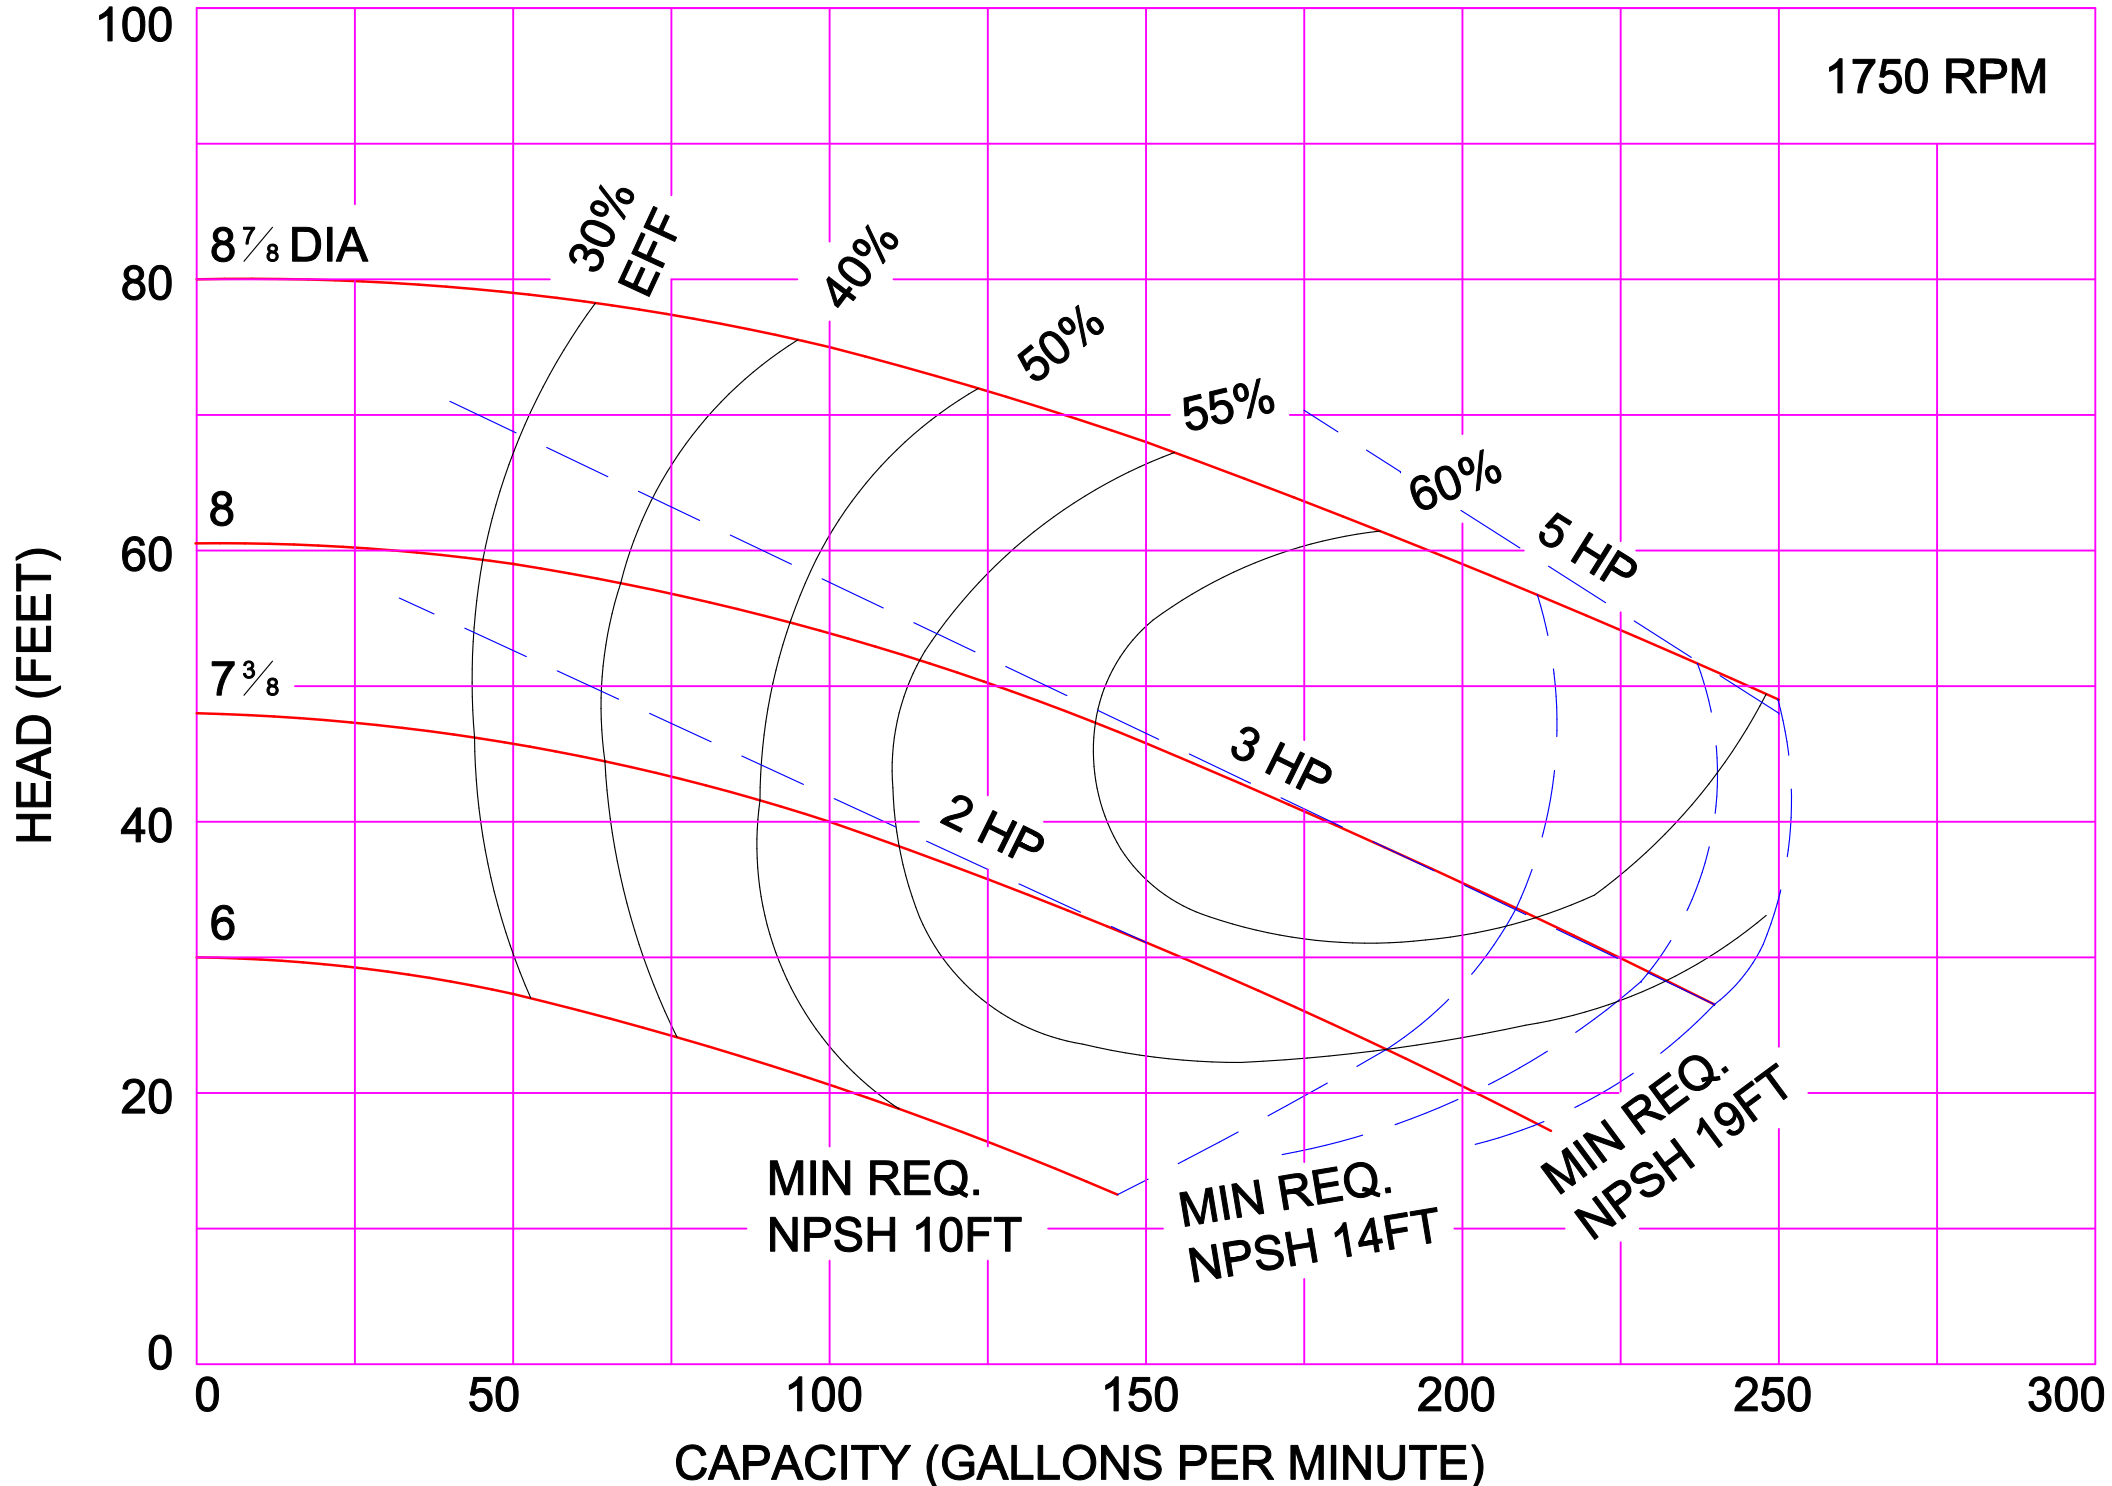

AMPCO PUMPS COMPANY, INC.
D-SERIES 3 x 3

1750 RPM