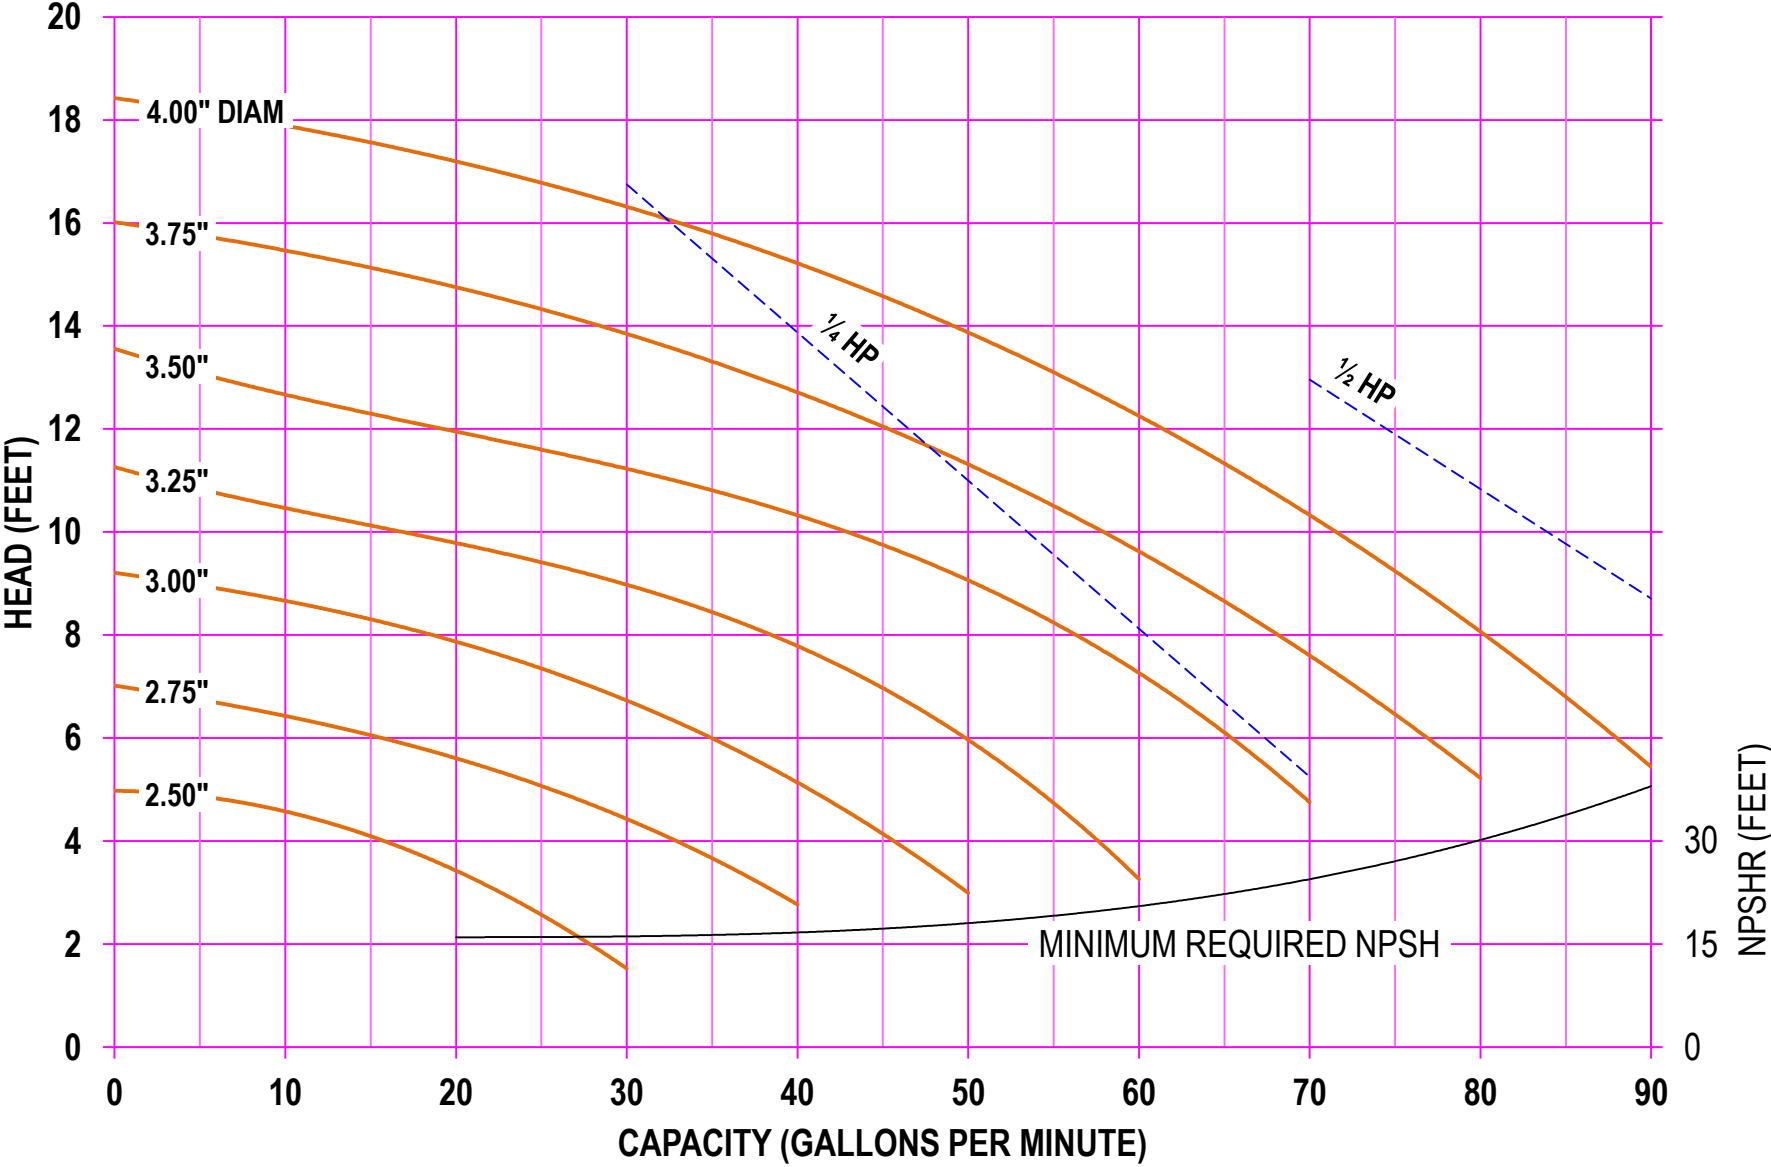

AMPCO PUMPS COMPANY, INC.
CB+ SERIES 114 1½ x 1½
1750 RPM

AMPCO PUMPS COMPANY, INC.
CB+ SERIES 114 1½ x 1½
3500 RPM