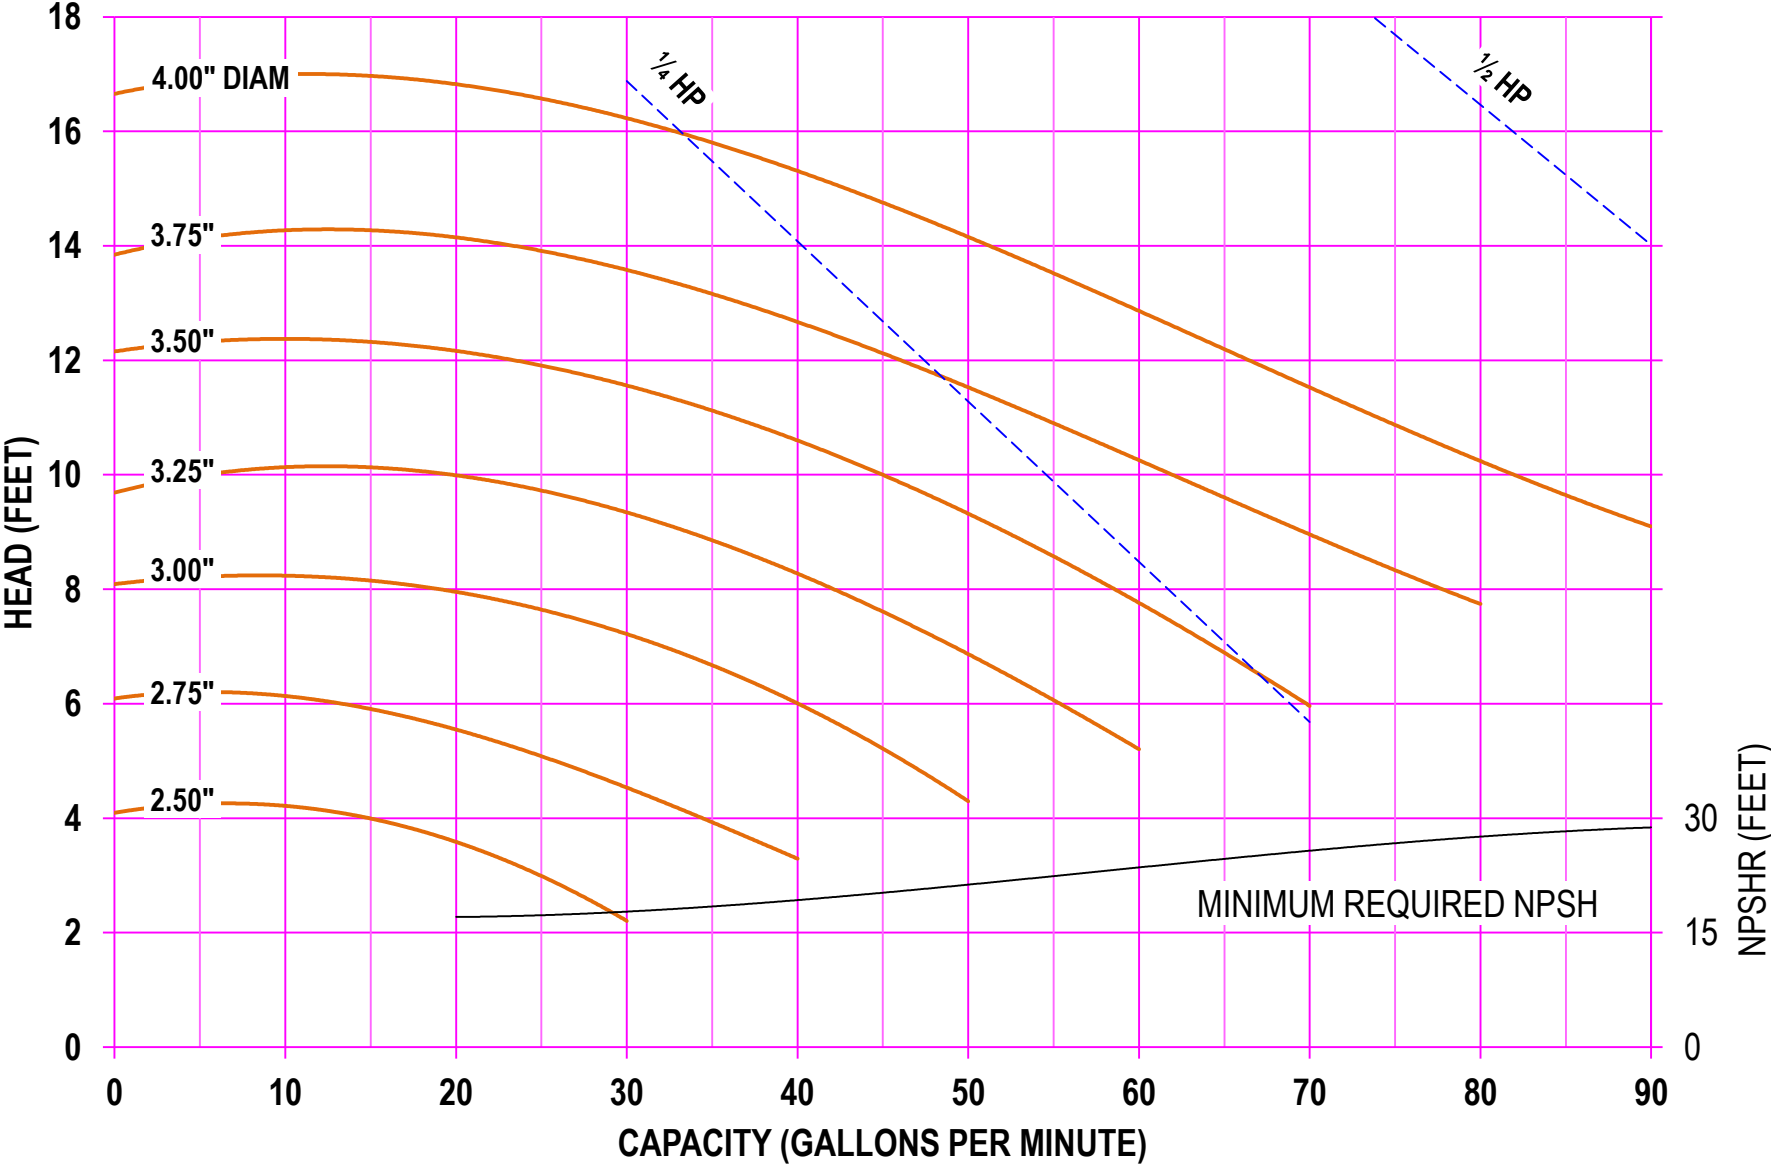

**AMPCO PUMPS COMPANY, INC.**  
**CB+ SERIES 214 2 x 1½**  
**1750 RPM**

**AMPCO PUMPS COMPANY, INC.**  
**CB+ SERIES 214 2 x 1½**  
**2900 RPM**