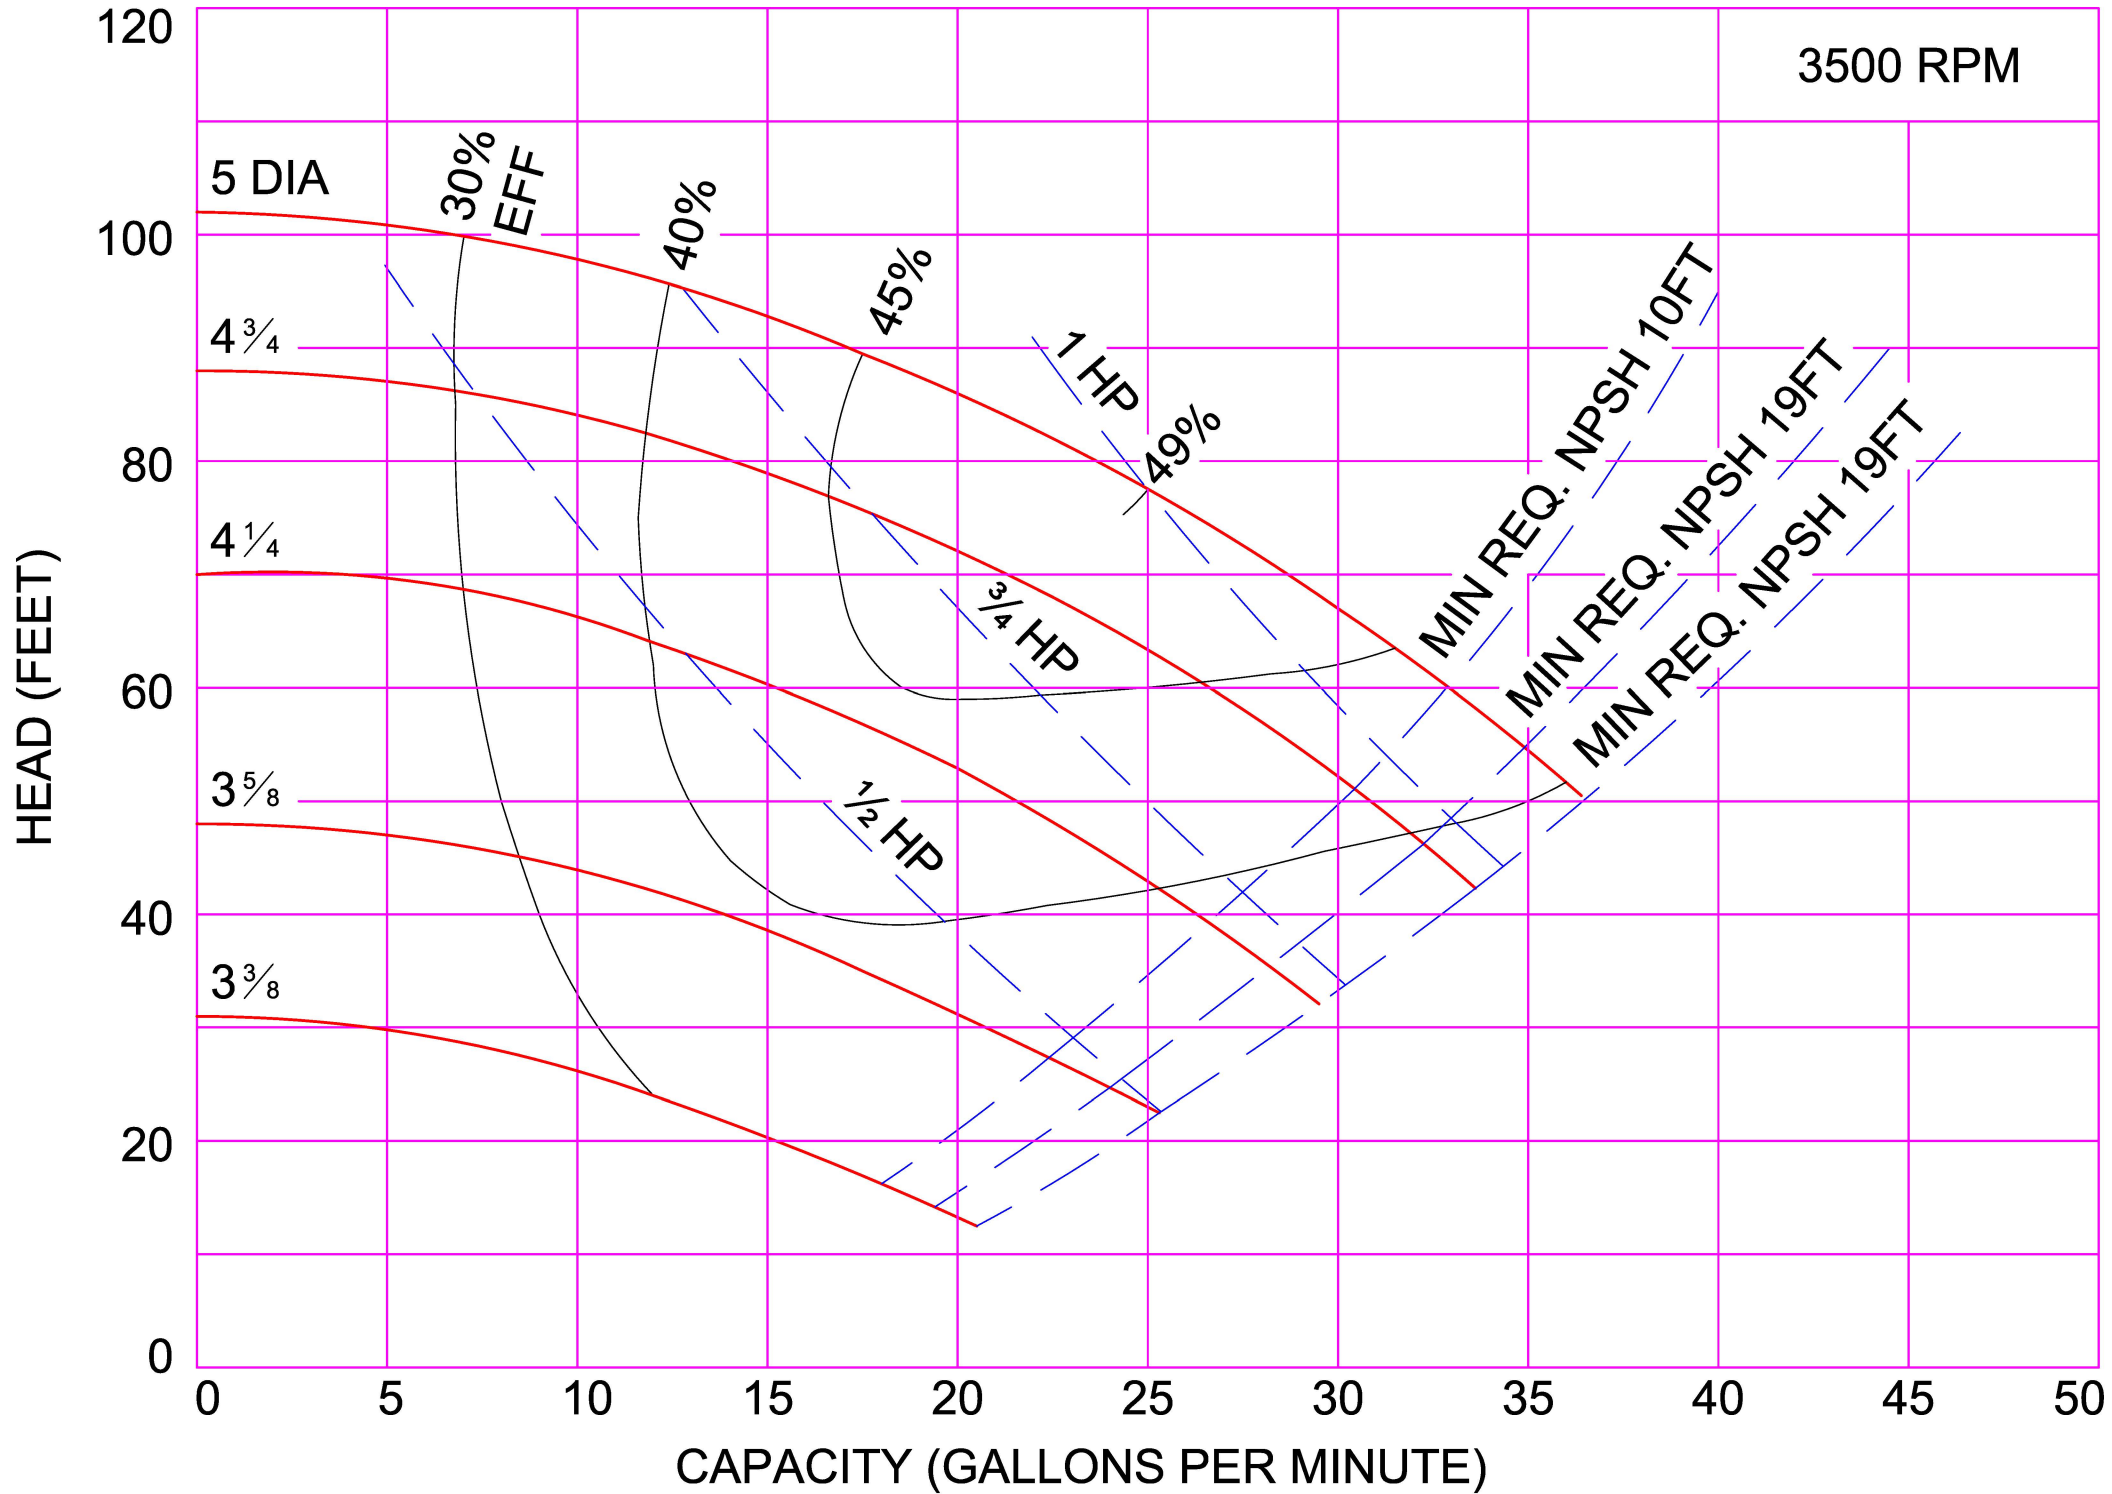

3500 RPM

AMPCO PUMPS COMPANY, INC.
KC2-MODEL 1 x 3/4 STAINLESS STEEL

3500 RPM

3500 RPM

2900 RPM

2900 RPM

2900 RPM