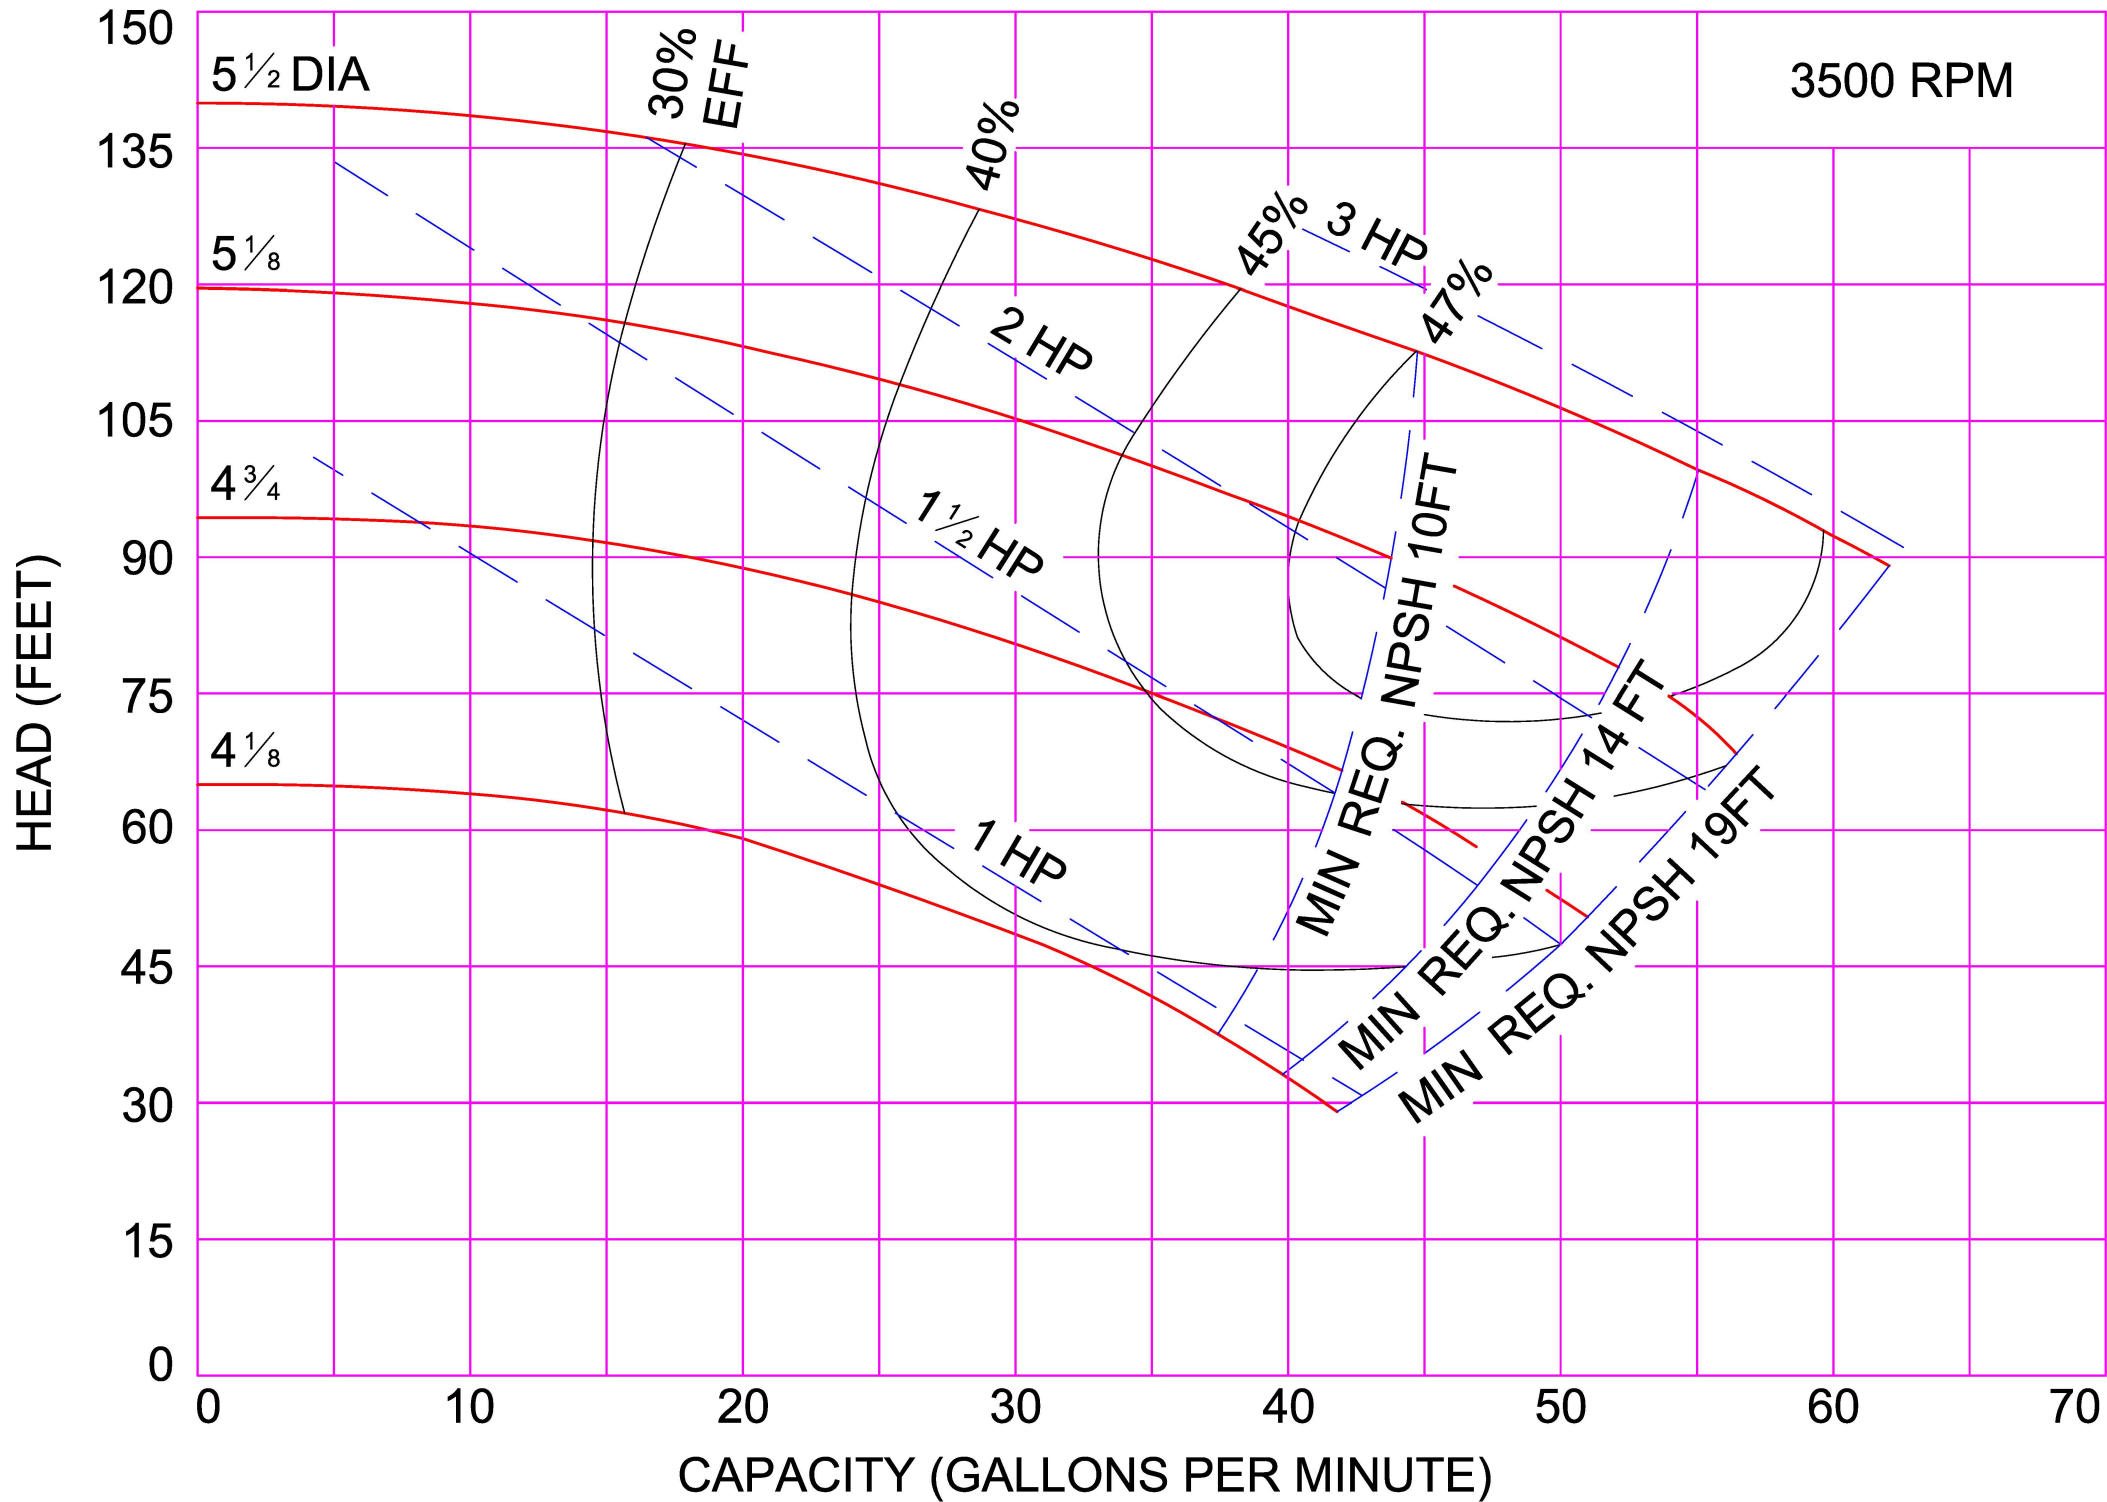

3500 RPM

AMPCO PUMPS COMPANY, INC.
KC2-MODEL 1 x 3/4 STAINLESS STEEL

3500 RPM

3500 RPM

2900 RPM

2900 RPM

2900 RPM