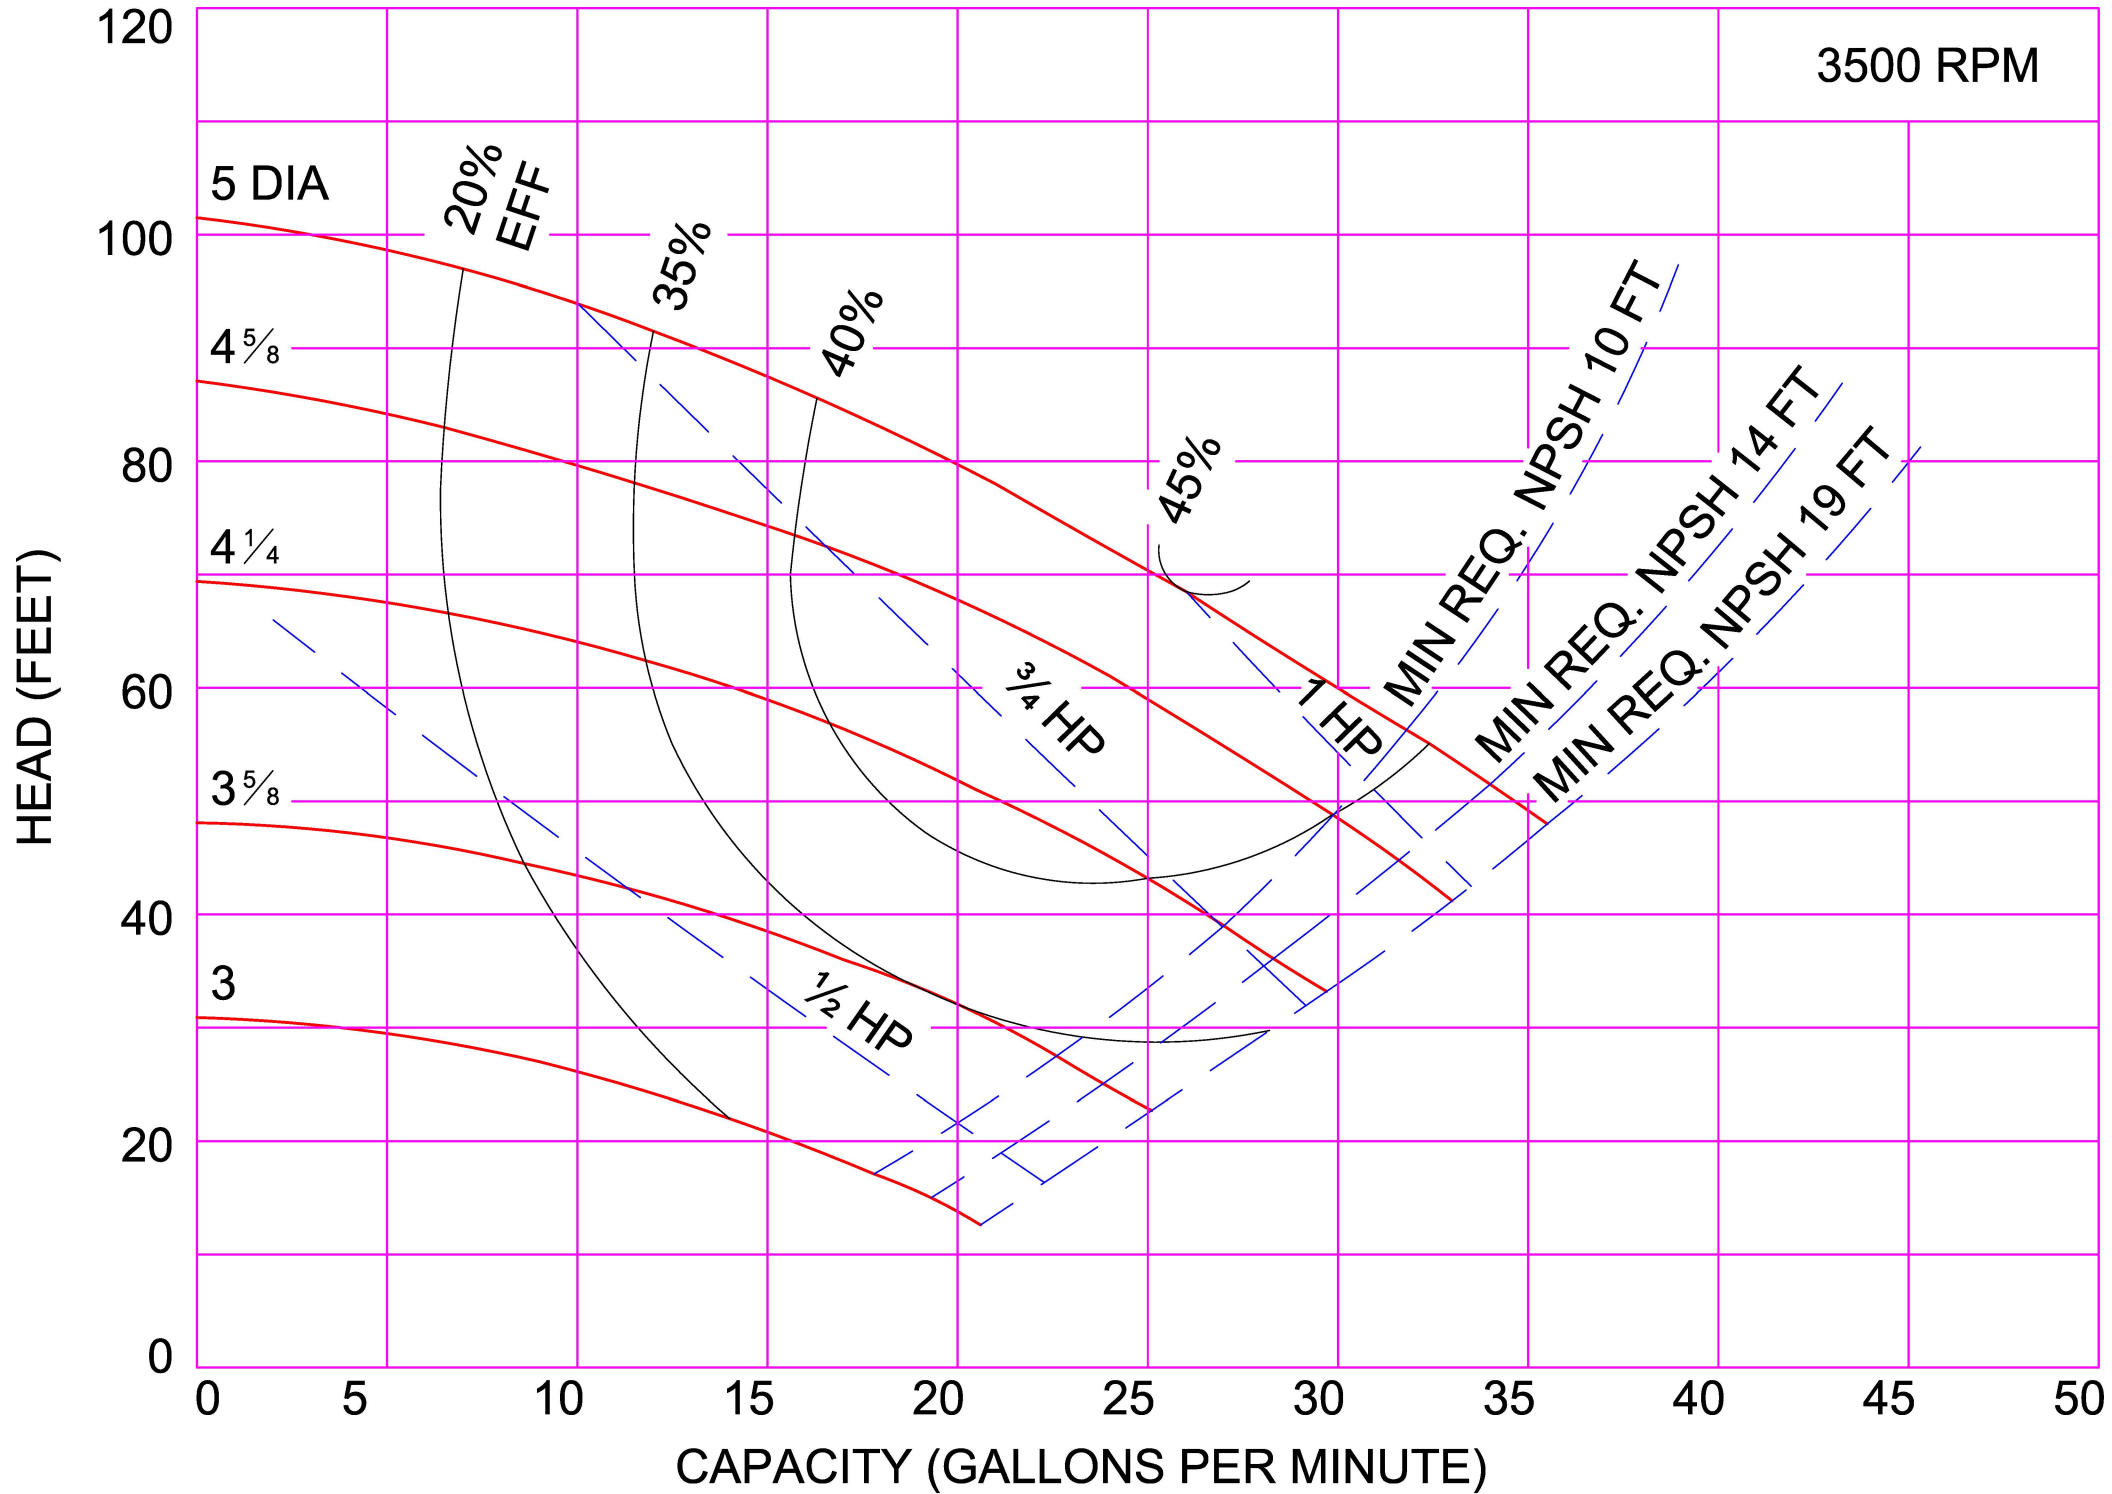

3500 RPM

AMPCO PUMPS COMPANY, INC.
KC2-MODEL 1 x 3/4 STAINLESS STEEL

3500 RPM

3500 RPM

2900 RPM

2900 RPM

2900 RPM