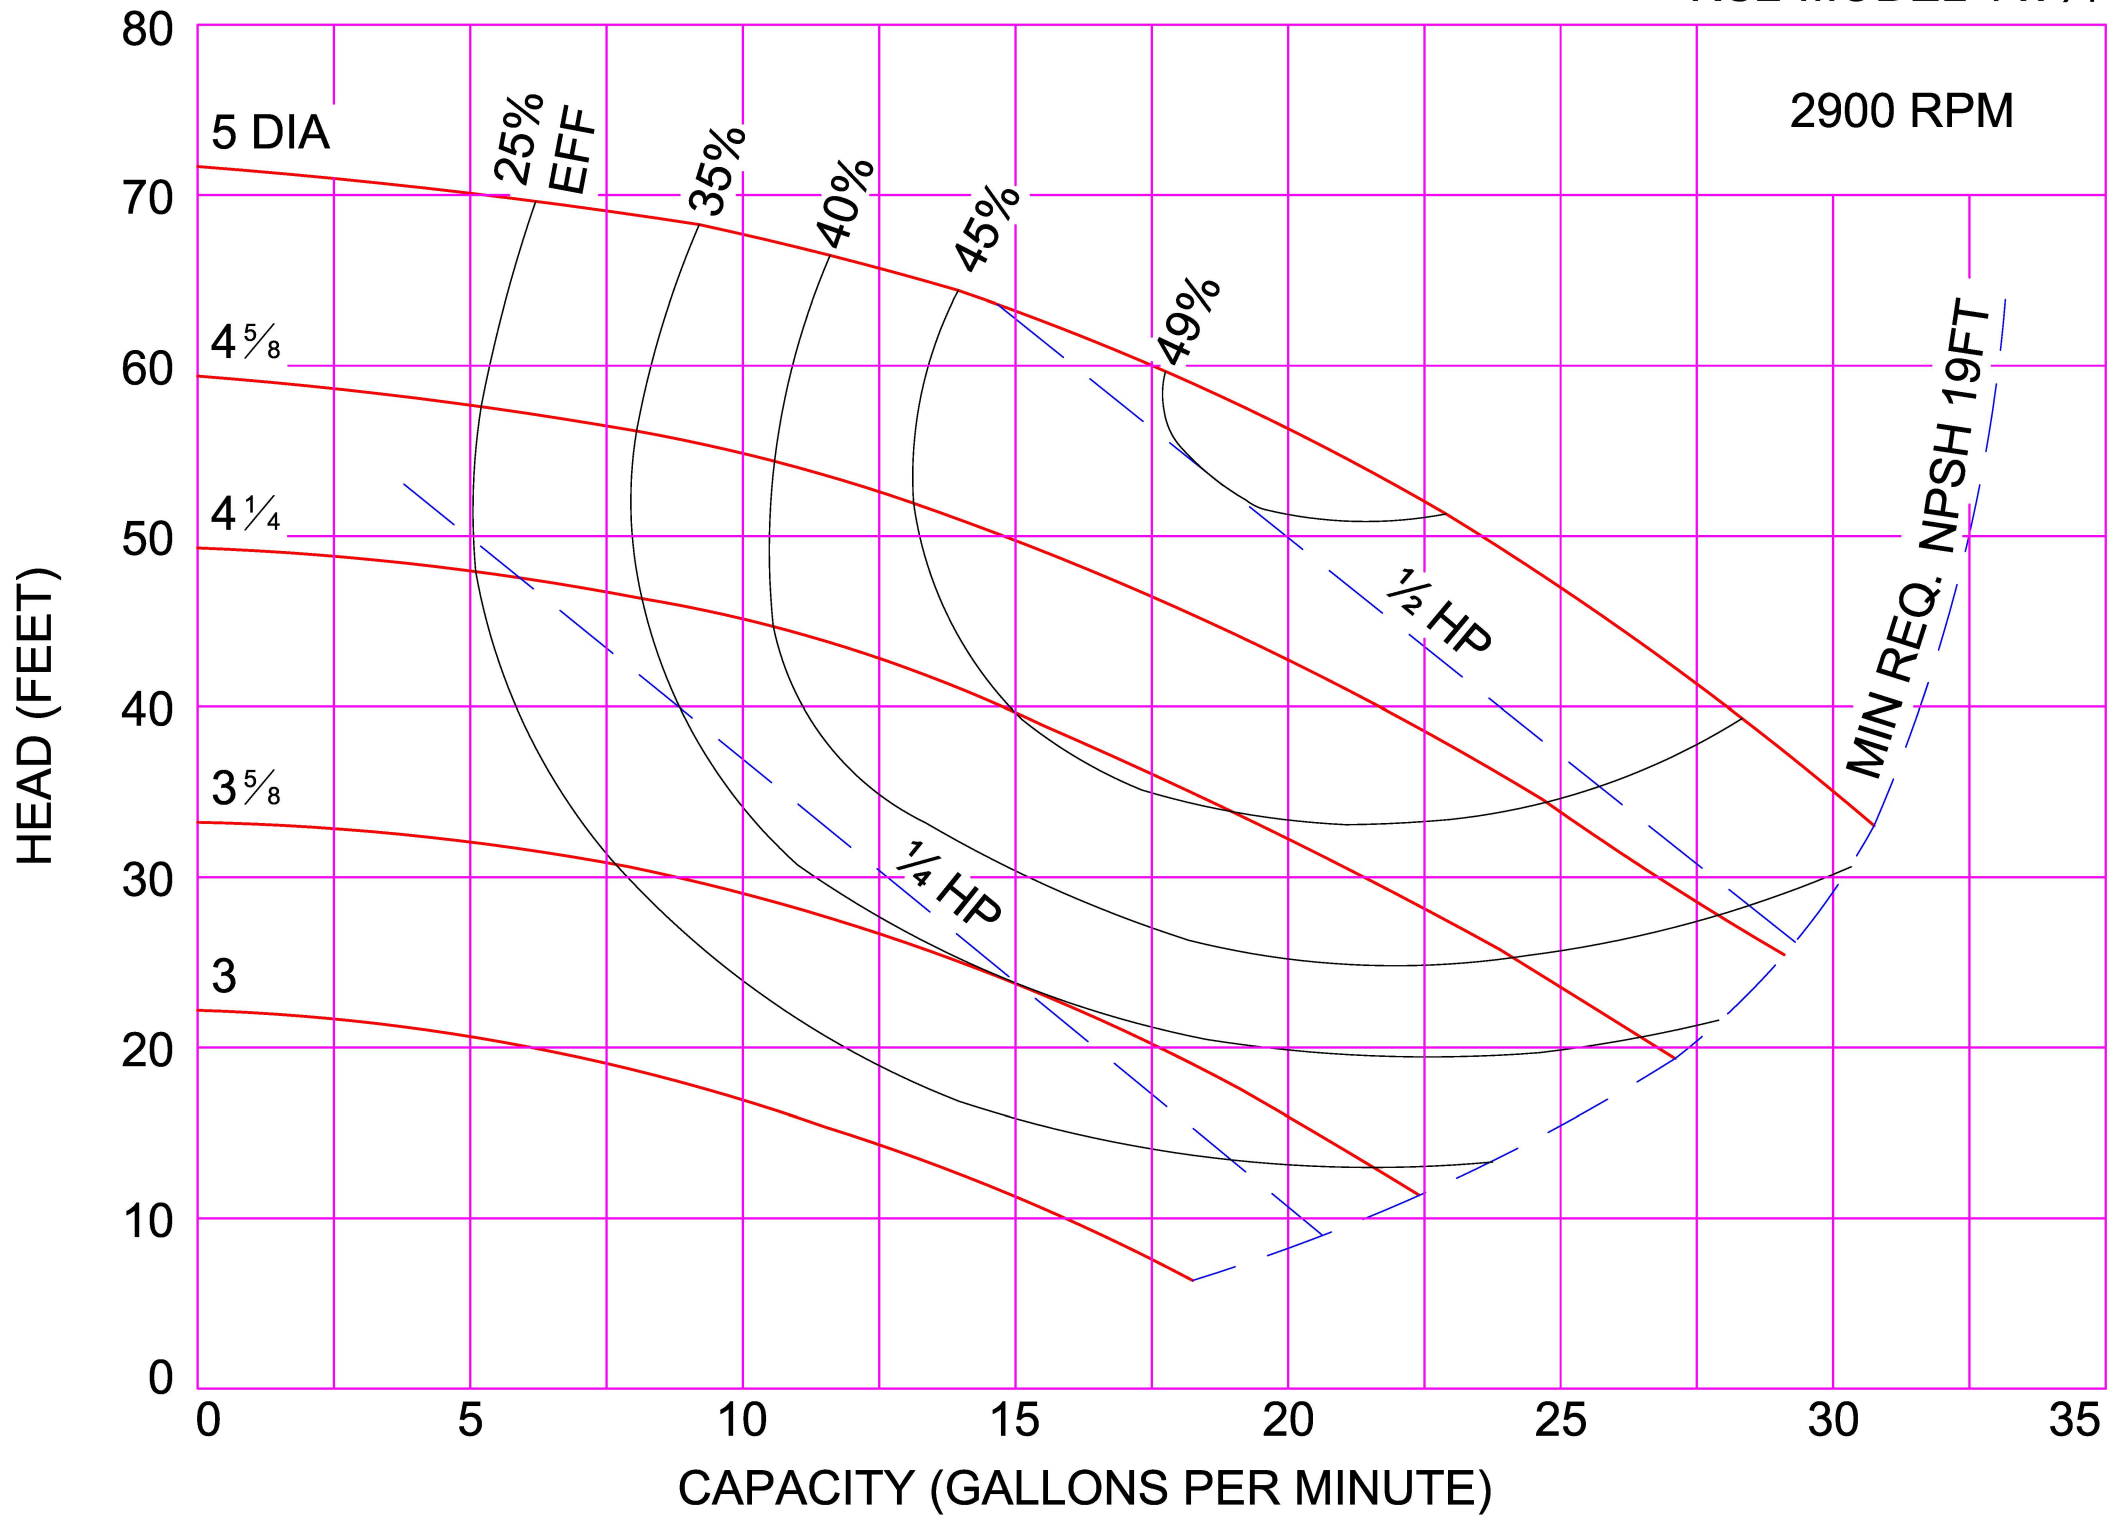

3500 RPM

AMPCO PUMPS COMPANY, INC.
KC2-MODEL 1 x 3/4 STAINLESS STEEL

3500 RPM

3500 RPM

2900 RPM

2900 RPM

2900 RPM