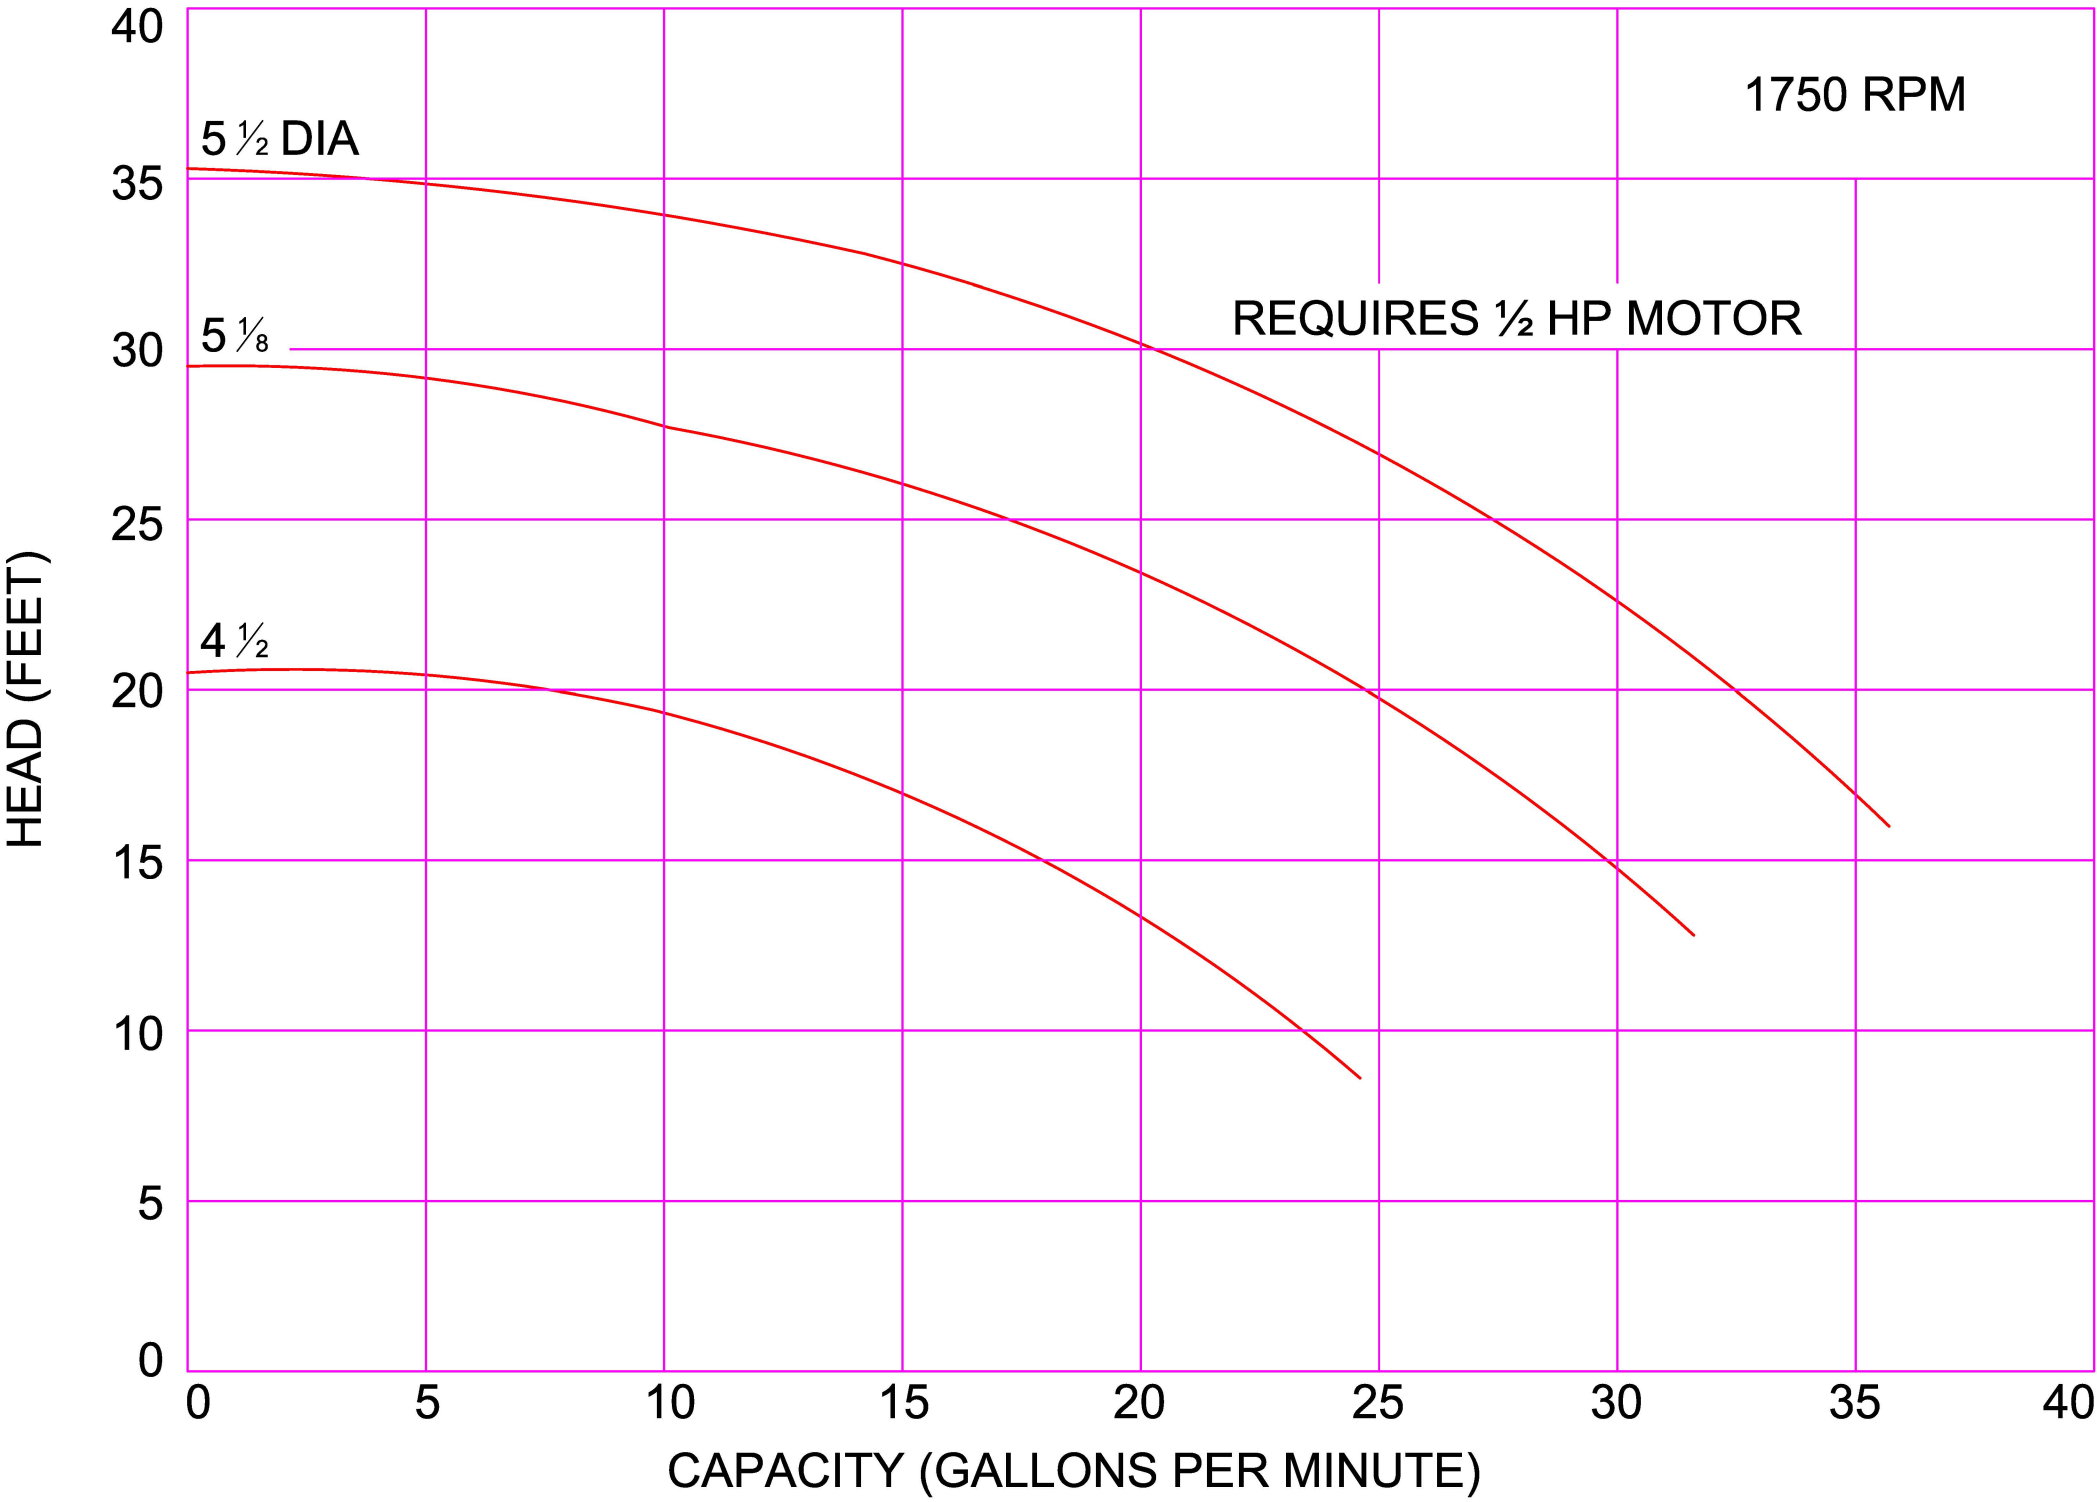

3500 RPM

AMPCO PUMPS COMPANY, INC.
KC2-MODEL 1 x 3/4 STAINLESS STEEL

3500 RPM

3500 RPM

2900 RPM

2900 RPM

2900 RPM