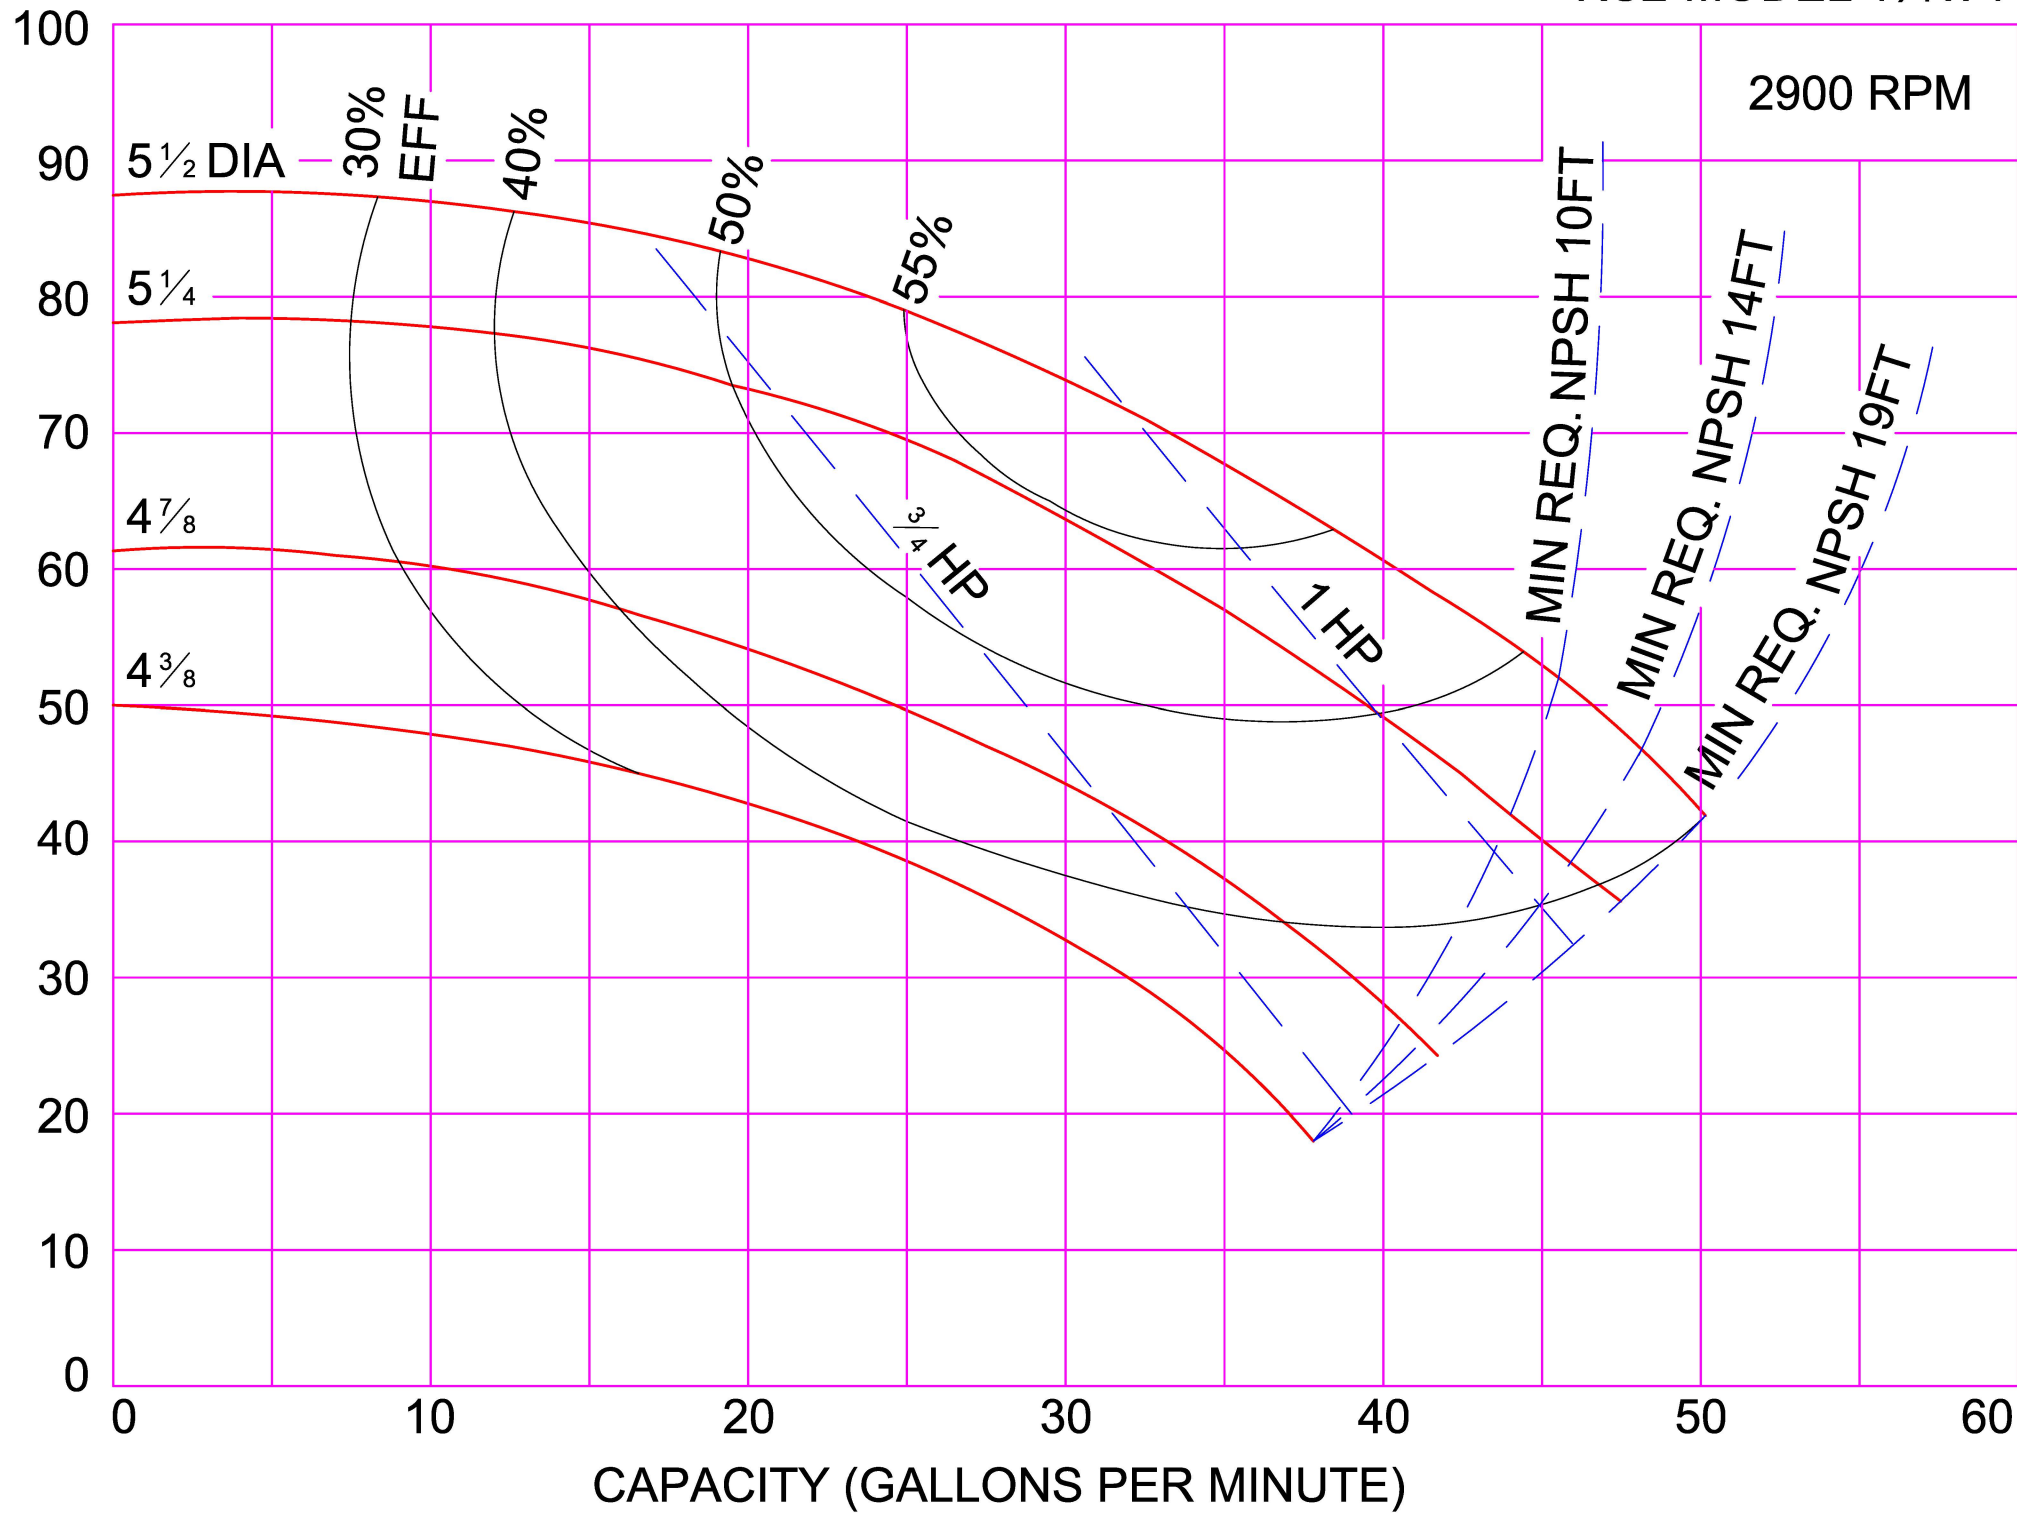

3500 RPM

AMPCO PUMPS COMPANY, INC.
KC2-MODEL 1 x 3/4 STAINLESS STEEL

3500 RPM

3500 RPM

2900 RPM

2900 RPM

2900 RPM