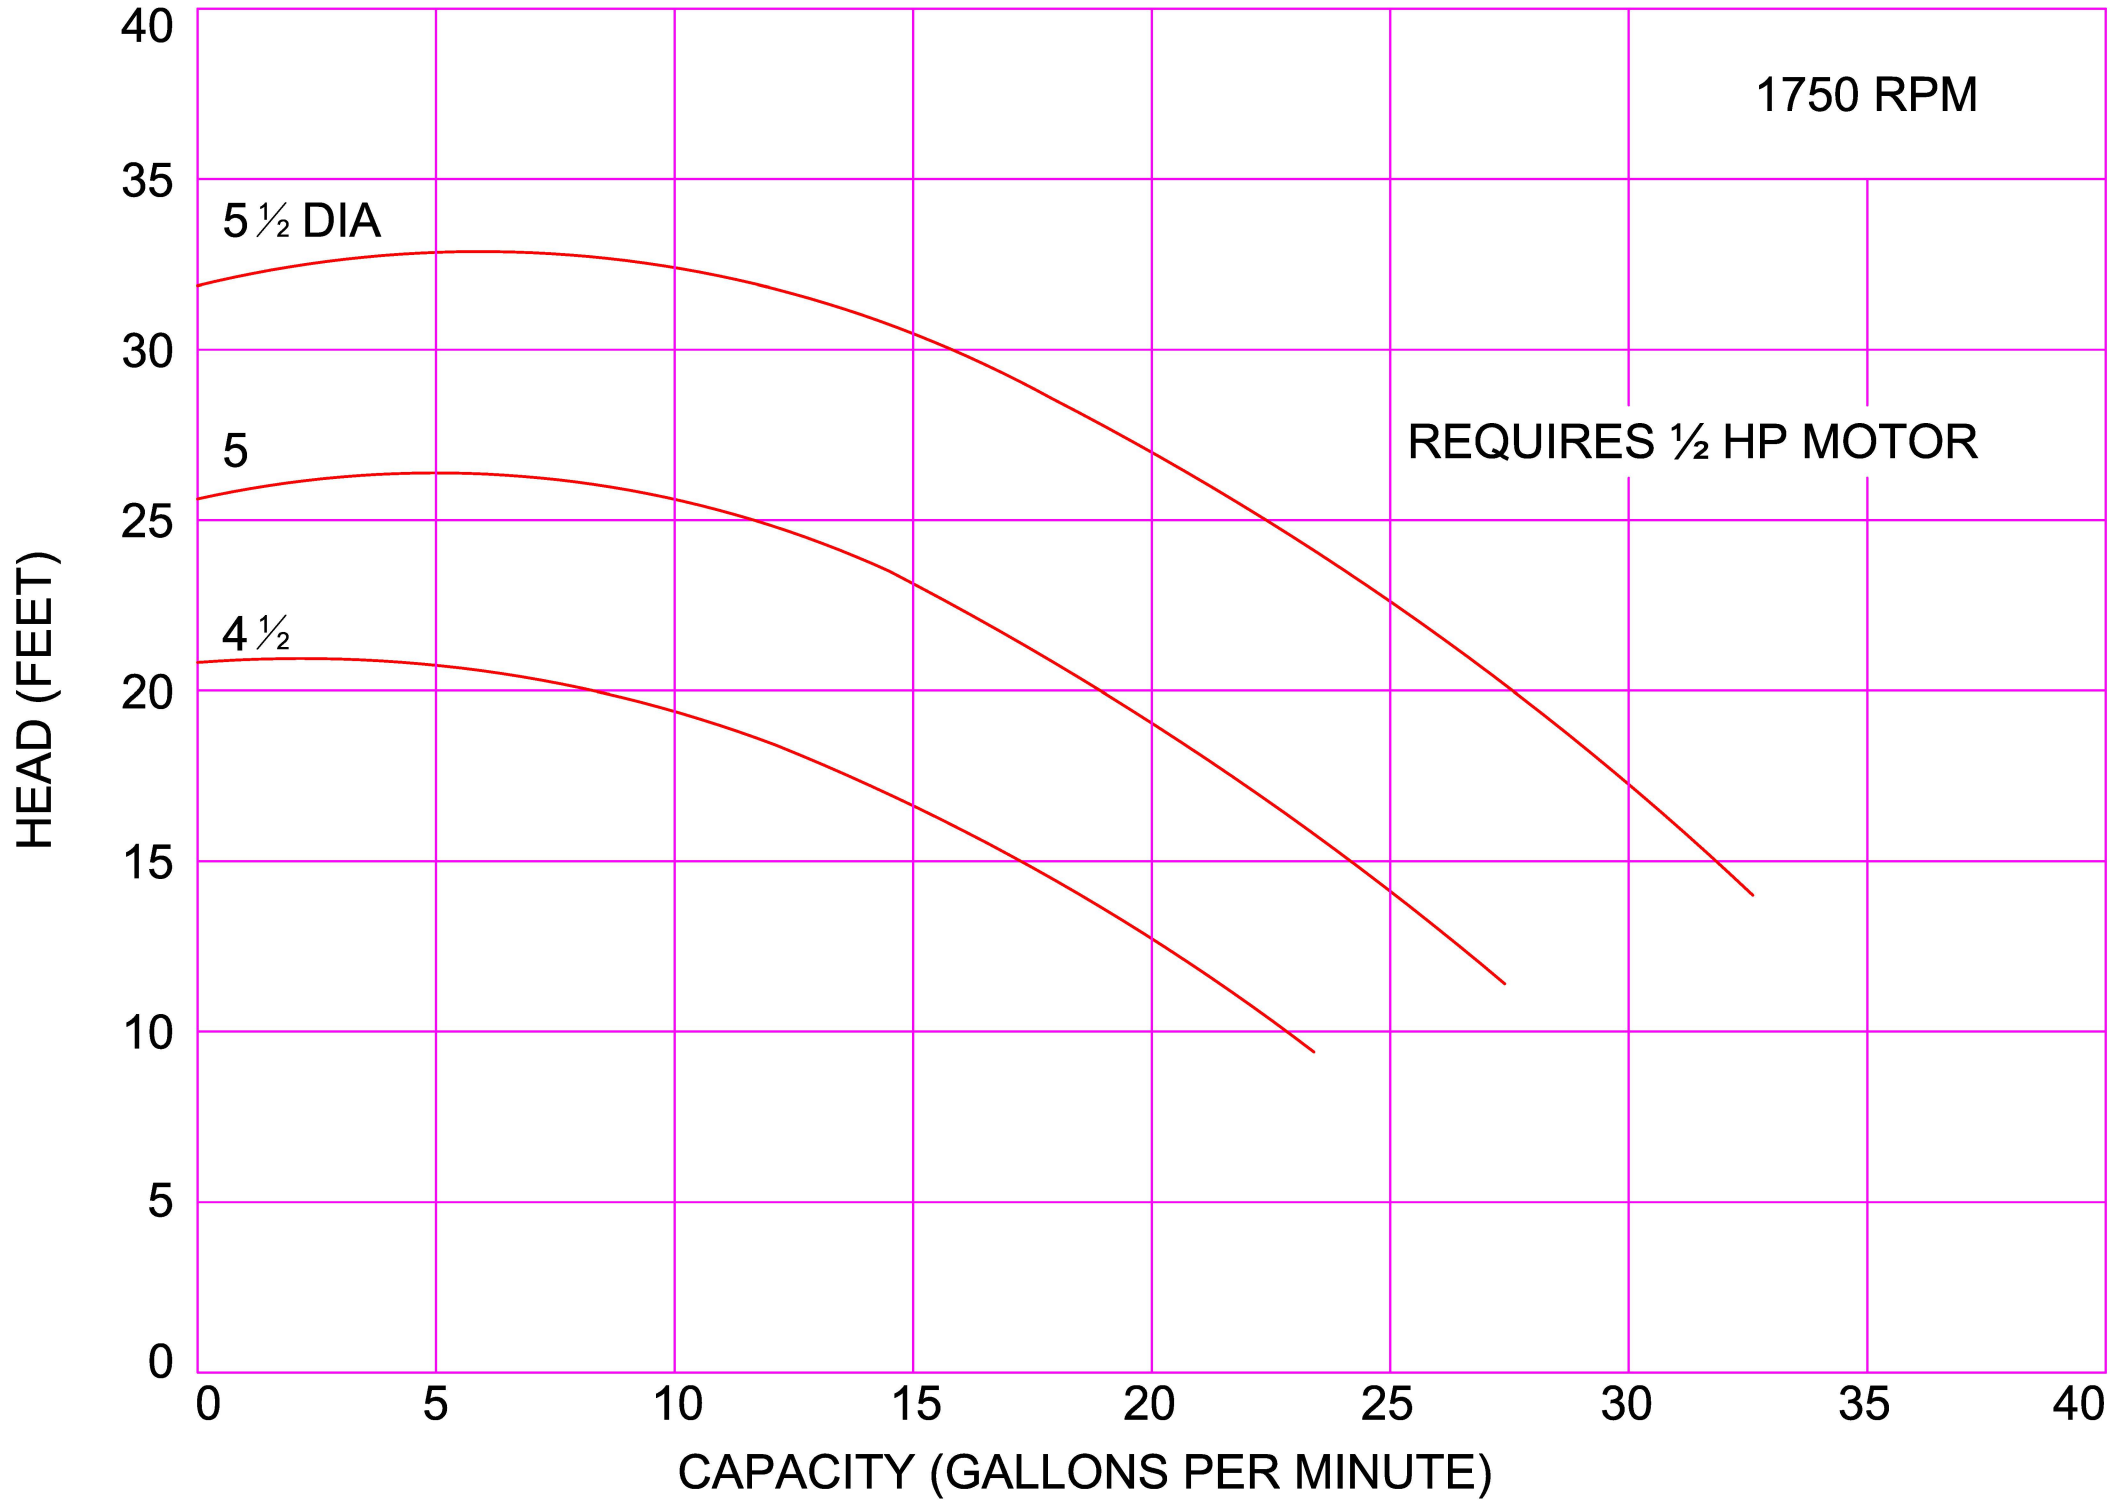

3500 RPM

AMPCO PUMPS COMPANY, INC.
KC2-MODEL 1 x 3/4 STAINLESS STEEL

3500 RPM

3500 RPM

2900 RPM

2900 RPM

2900 RPM