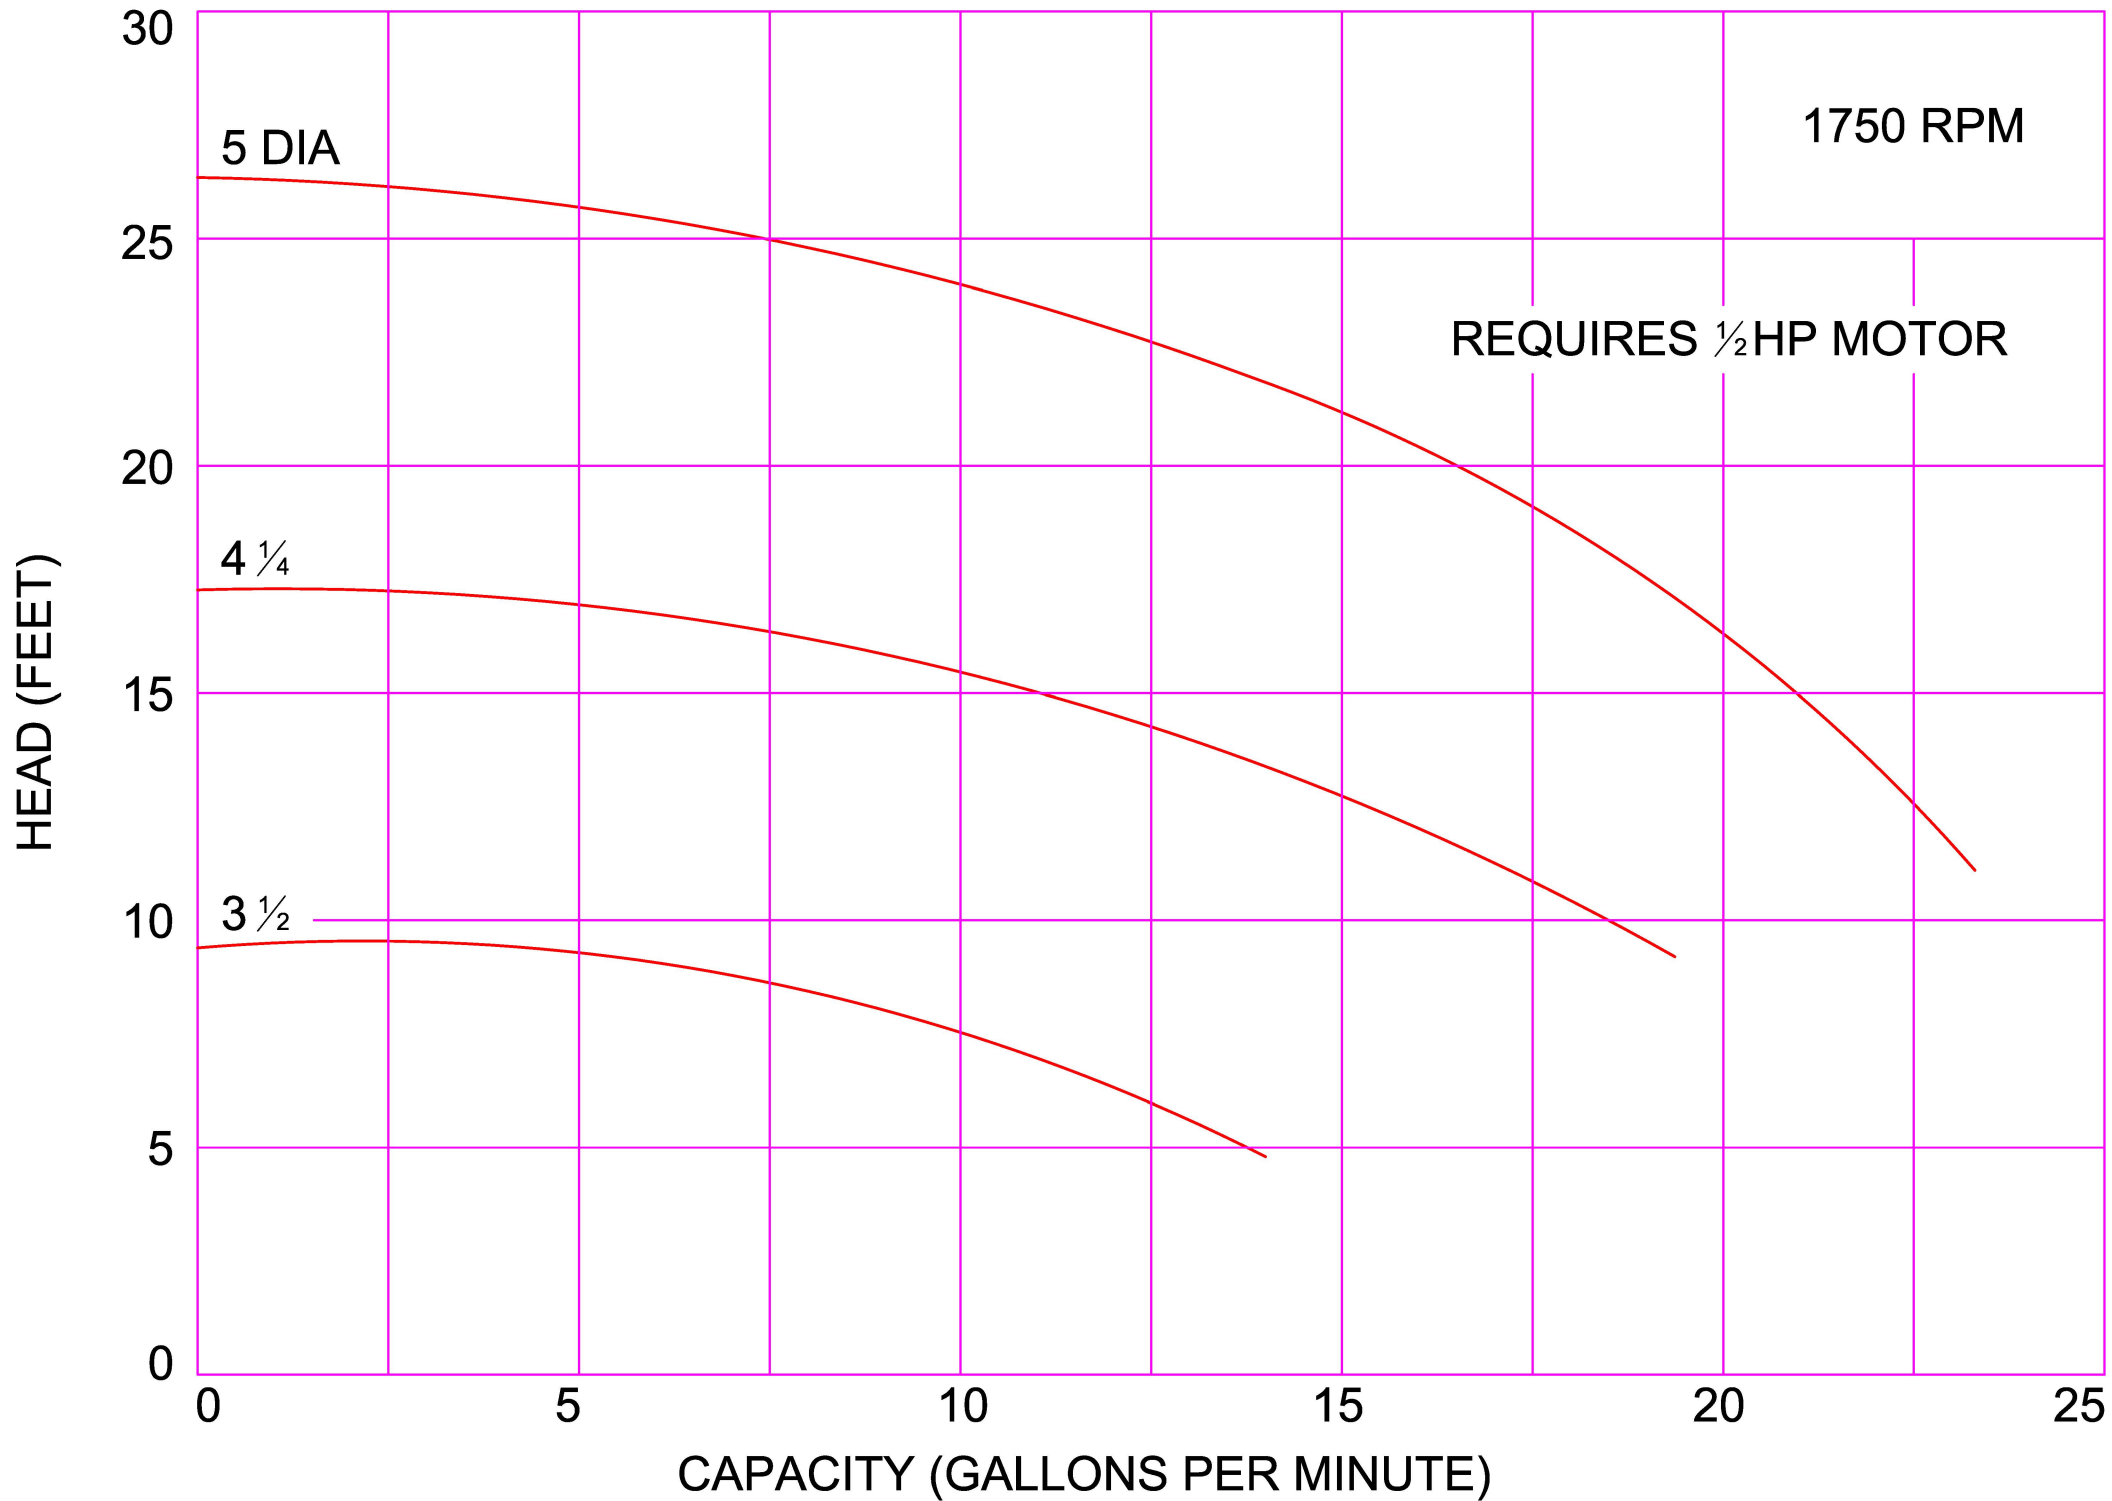

3500 RPM

AMPCO PUMPS COMPANY, INC.
KC2-MODEL 1 x 3/4 STAINLESS STEEL

3500 RPM

3500 RPM

2900 RPM

2900 RPM

2900 RPM