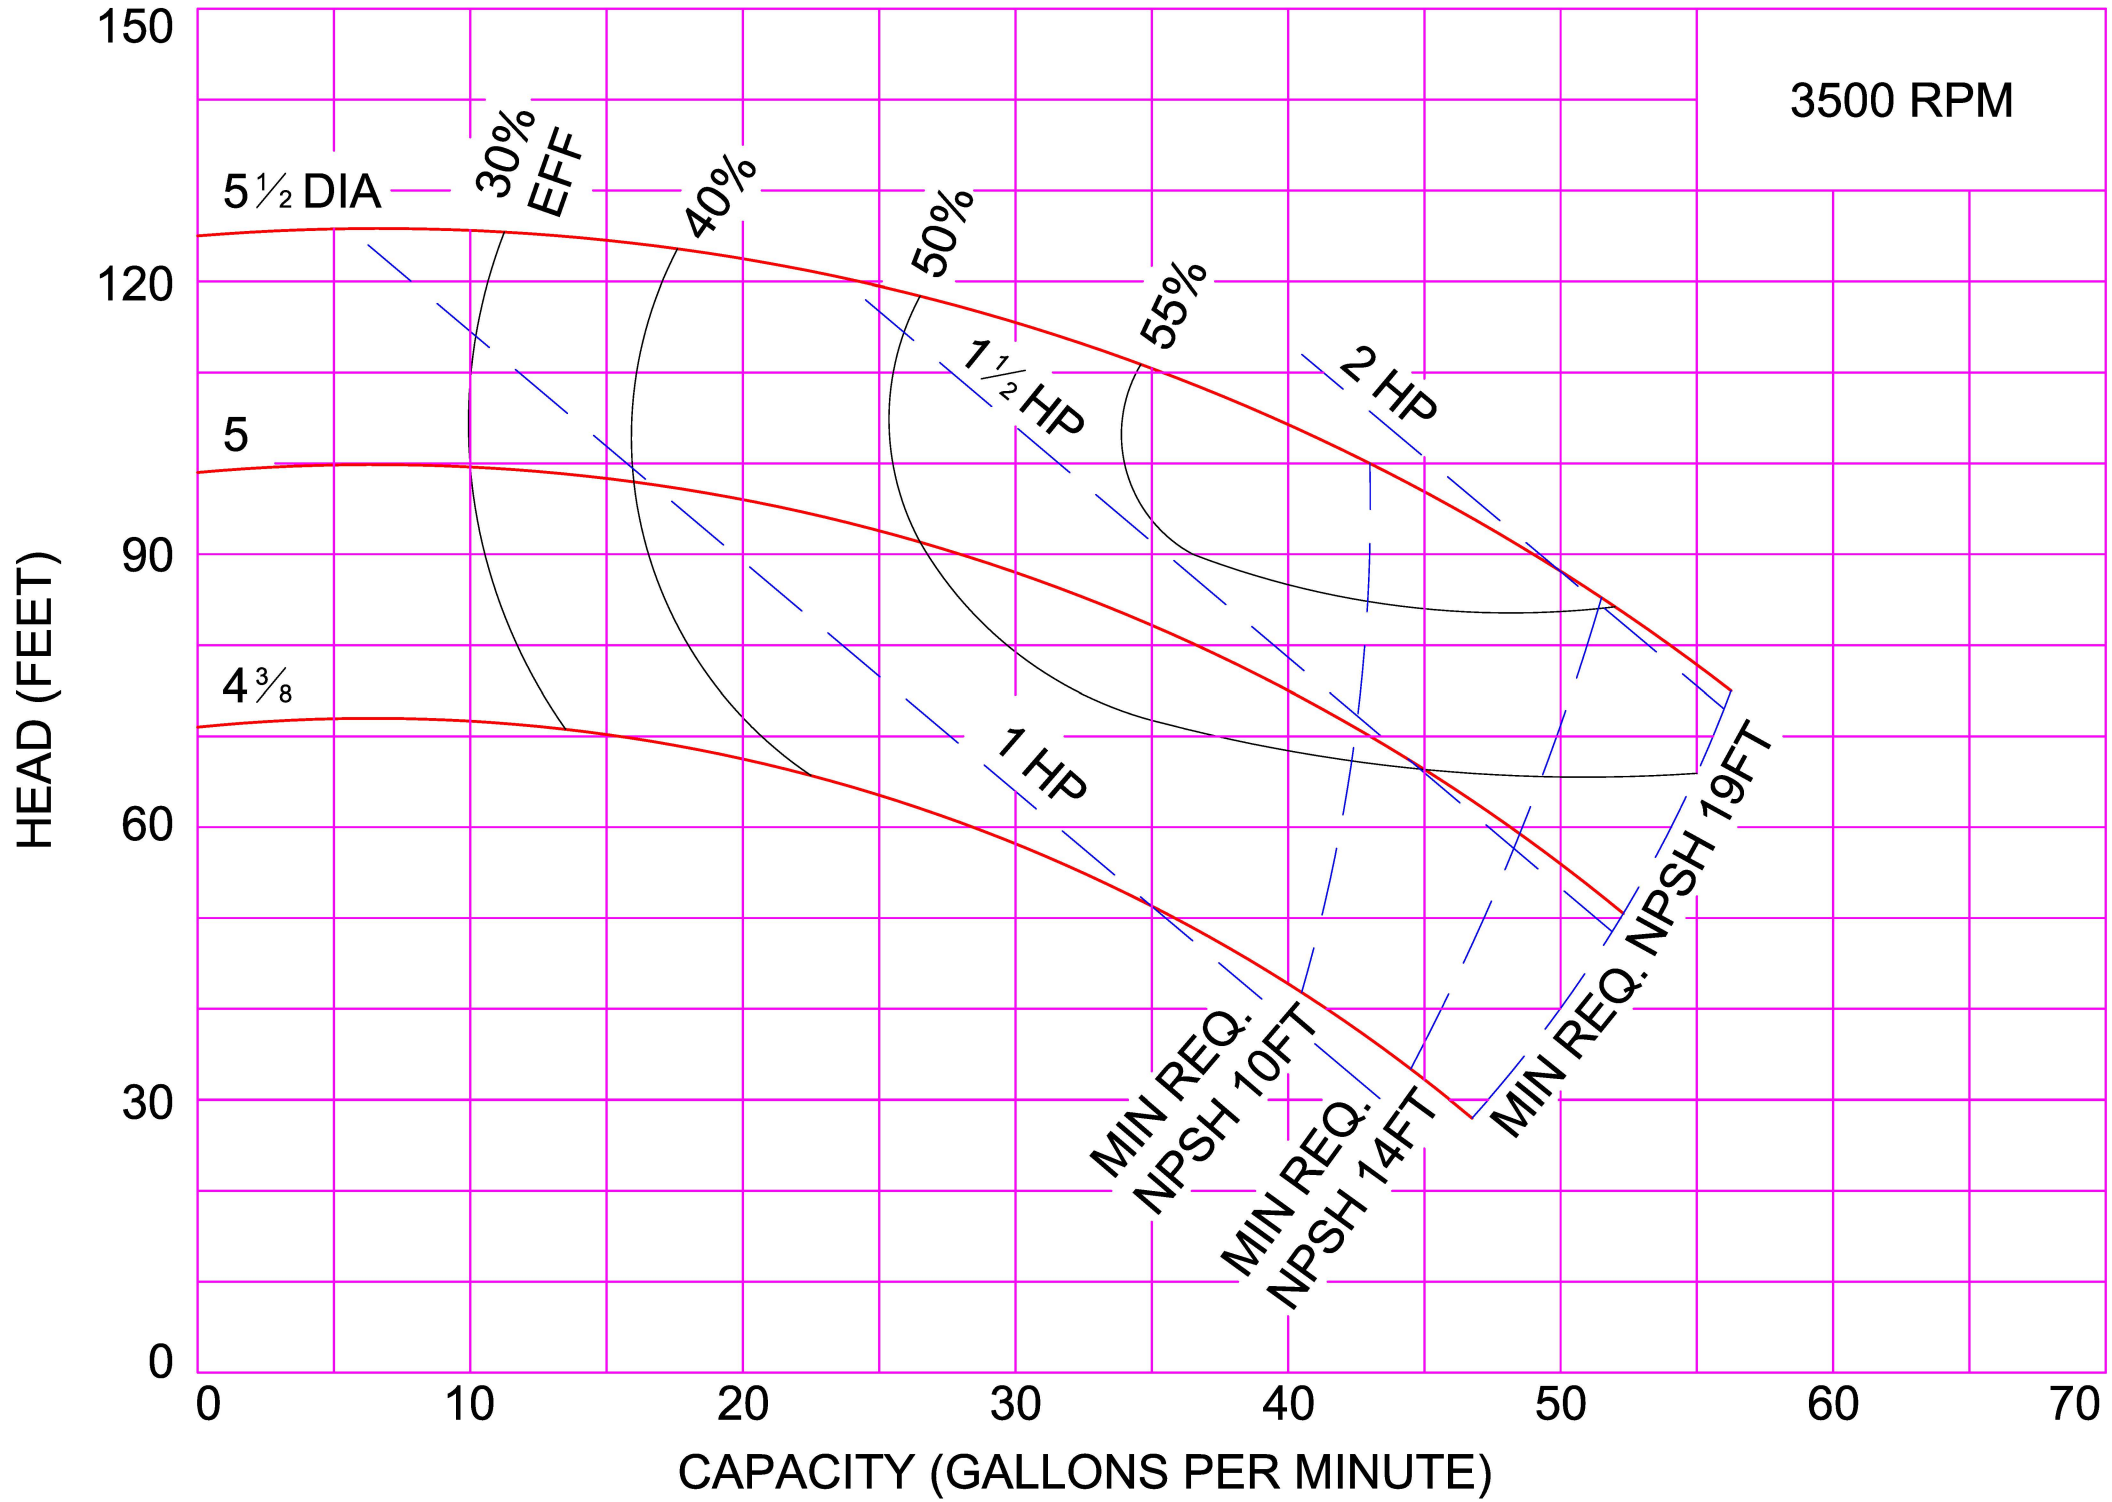

3500 RPM

AMPCO PUMPS COMPANY, INC.
KC2-MODEL 1 x 3/4 STAINLESS STEEL

3500 RPM

3500 RPM

2900 RPM

2900 RPM

2900 RPM