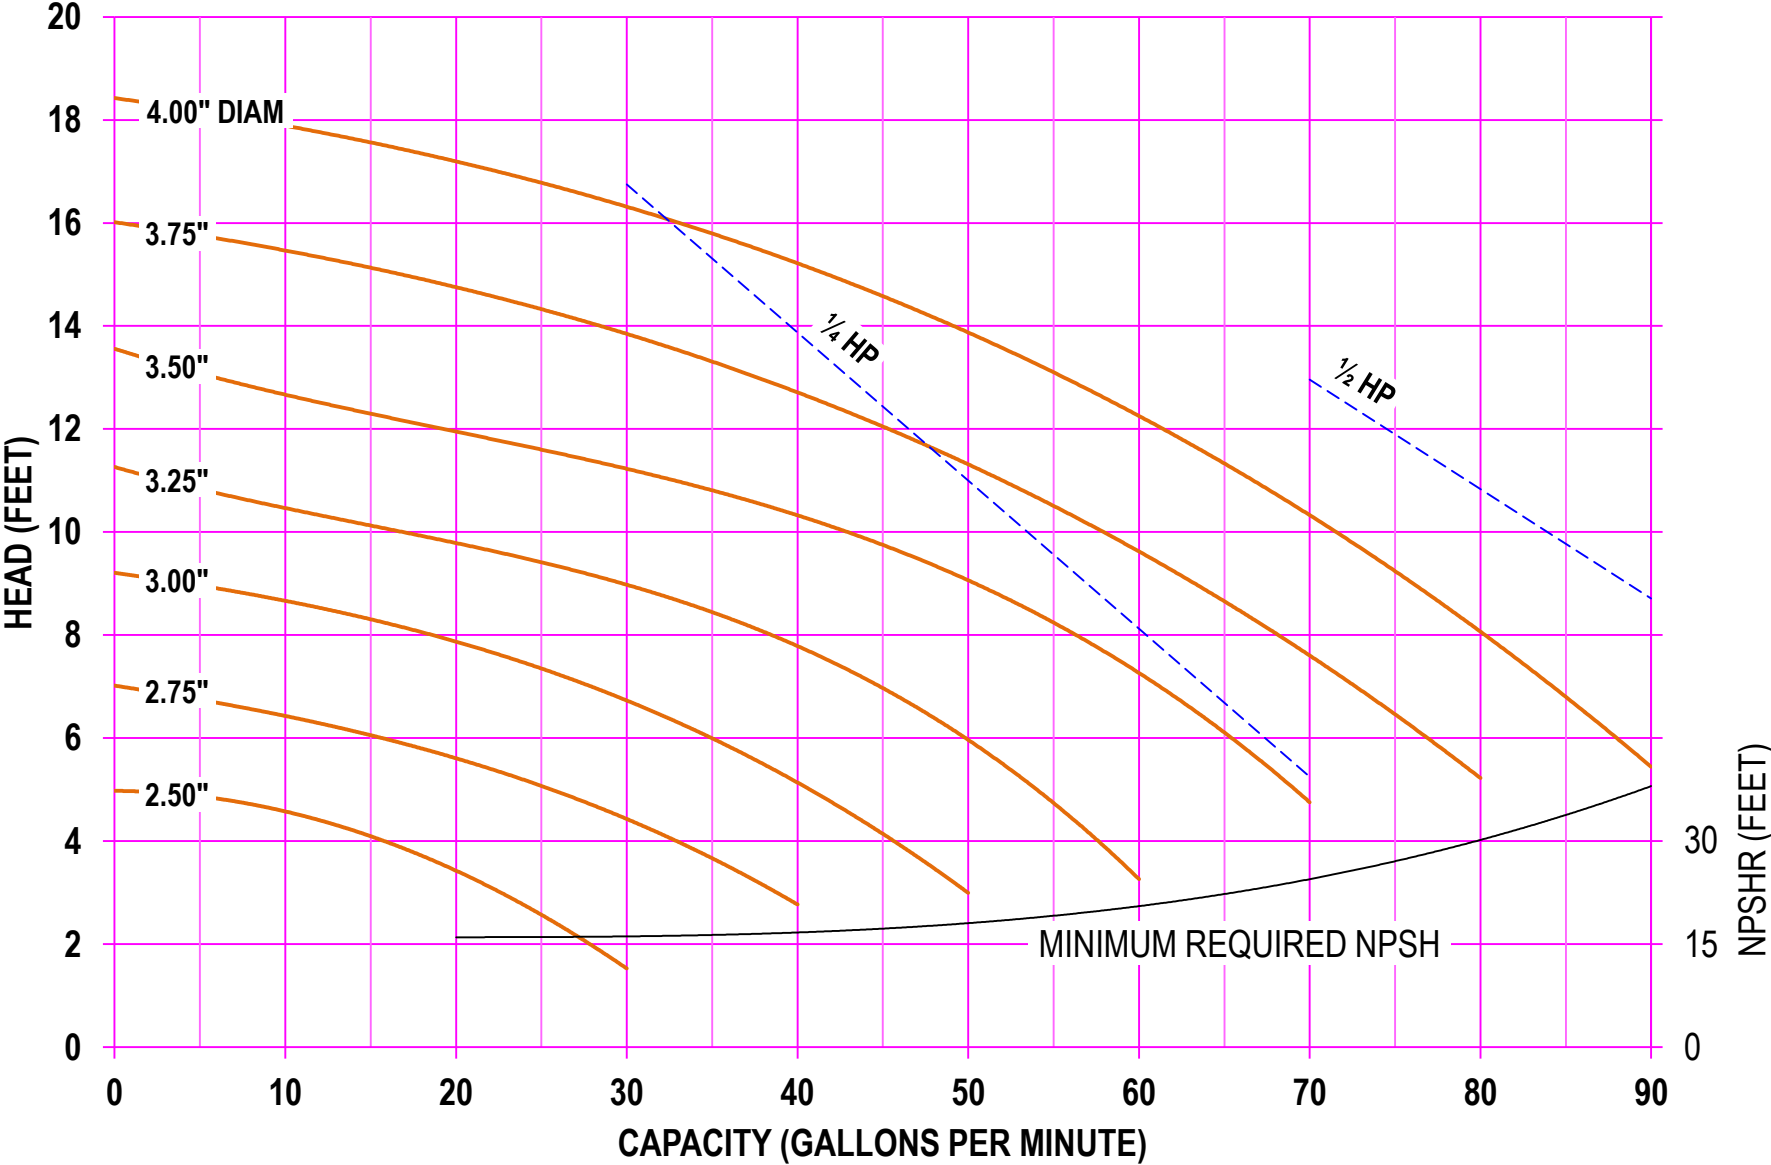

**AMPCO PUMPS COMPANY, INC.**  
**AC-SERIES 114 1½ x 1½**  
**1750 RPM**

**AMPCO PUMPS COMPANY, INC.**  
**AC-SERIES 114 1½ x 1½**  
**2900 RPM**

**AMPCO PUMPS COMPANY, INC.**  
**AC-SERIES 114 1½ x 1½**  
**3500 RPM**