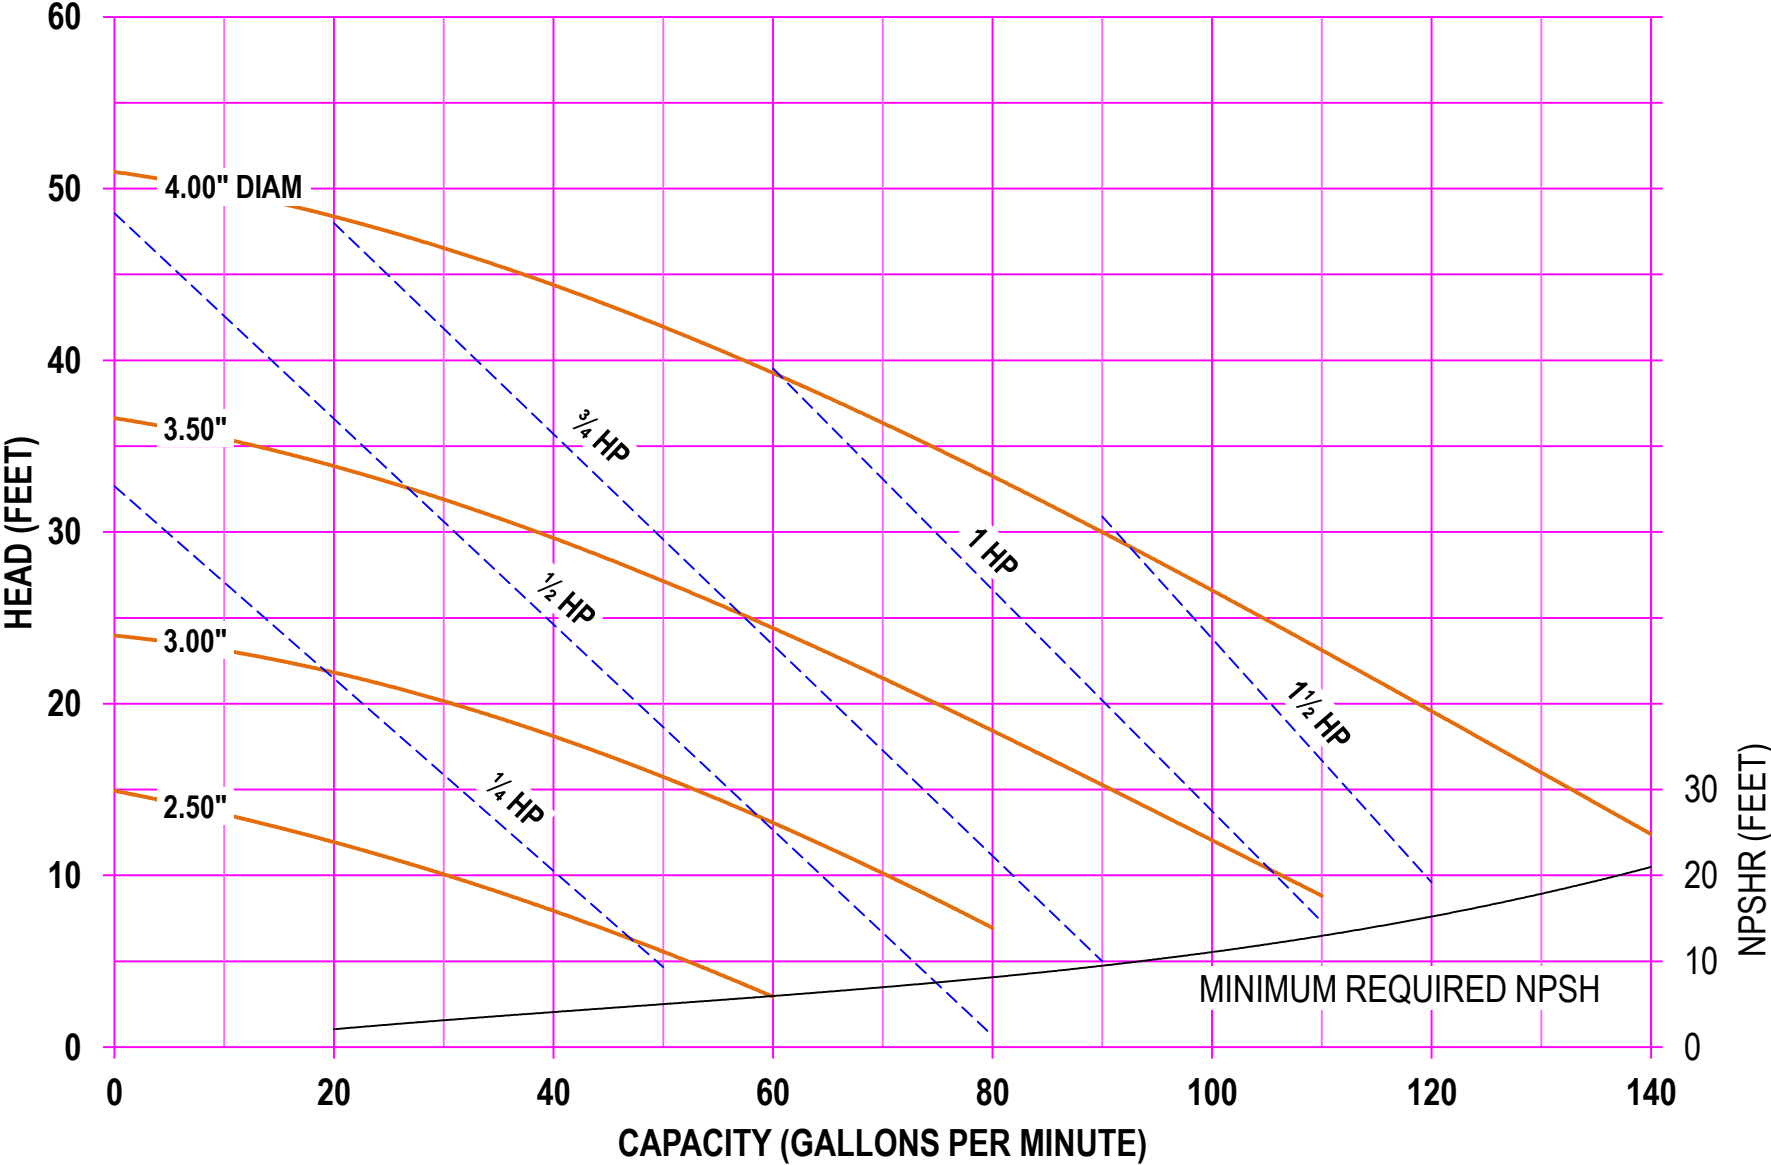

**AMPCO PUMPS COMPANY, INC.**  
**AC-SERIES 114 1½ x 1½**  
**1750 RPM**

**AMPCO PUMPS COMPANY, INC.**  
**AC-SERIES 114 1½ x 1½**  
**2900 RPM**

**AMPCO PUMPS COMPANY, INC.**  
**AC-SERIES 114 1½ x 1½**  
**3500 RPM**