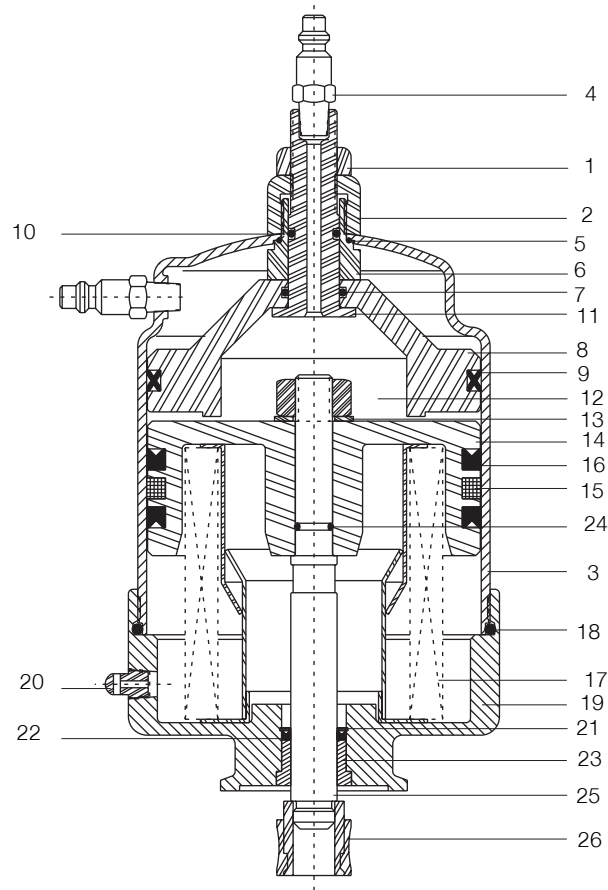

Type 80 Actuator for 300 Series

12

25-361-280-S

Reg.: 2003-09

Pos.	Qty.	Denomination	Code
1	1	Jamnut	750886
2	1	Mounting nut	750885
3	1	Body cylinder	750876
4	2	Air coupler adaptor	764098
5	● 1	O-ring	755531
6	1	Mounting bolt	750889
7	● 1	O-ring	296257
8	1	Secondary piston	750866
9	● 1	Quad ring	750075
10	● 1	O-ring	299335
11	1	Air guide stem assembly	750880
12	1	Nut	189923
13	1	Lock washer	189971
14	1	Piston	767870
15	● 2	Vee block packing	755460
16	● 1	Felt seal	755464
17	1	Spring assembly	750826
18	● 1	O-ring	296608
19	1	Bonnet	753796
20	1	Vented plug	181256
21	● 1	Retaining ring	755090
22	● 1	Vee block packing	755461
23	1	Bushing	764754
24	● 1	O-ring	755388
25	1	Stem	750328
26	1	Coupler	764241

● included in Service Kit

● Service kit 9613990041