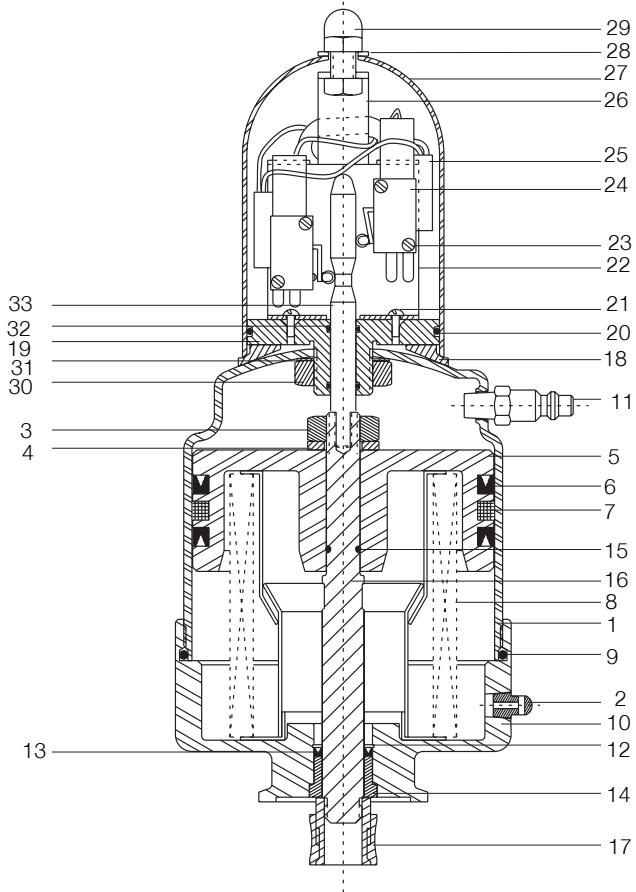

Type 13 & 23 Actuators for 300 Series

16

Type 13 Actuator - Front view

Reg.: 2003-09

Type 13 & 23 Actuators for 300 Series

Pos.	Qty.	Denomination	Code
1	1	Actuator cylinder	750276
2	1	Vented plug	181256
3	1	Nut	189923
4	1	Lockwasher	189971
5	1	Piston	767870
6	● 2	Vee block packing	755460
7	● 1	Felt seal	755464
8	1	Spring assembly	750826
9	● 1	O-ring	296608
10	1	Bonnet	753796
11	1	Air coupler adaptor	764098
12	1	Retaining ring	755090
13	● 1	Vee block packing	755461
14	1	Bushing	764754
15	● 1	O-ring	755388
16	1	Actuator stem	750324
17	1	Coupler	764241
18	1	Gasket	750574
19	1	Switch assembly base	759592
20	1	O-ring	755530
21	1	Screw	180337
22	1	Switch mounting bracket	753405
23	4	Screw	189492
24	● 2	Micro switch	768263
25	2	Socket	760450
26	1	Cover hold down bracket	750601
27	1	Switch cover	750680
28	1	Nylon lockwasher	755000
29	1	Acorn nut	180484
30	1	Nut	754338
31	1	Lockwasher	754869
32	● 2	O-ring	755388
33	1	Indicating stem	750334
34	2	Switch adj plate	753406
35	2	Screw	189617
36	2	Lockwasher	180086
37	1	Cable assembly	763802
38	1	Rubber grommet	768023
39	1	Knurled nut	768022
40	1	Cable clamp	755138
41	2	Switch mounting block	758780
42	● 1	O-ring	755531
43	1	Washer	754860

● included in Service Kits

● Service kit 9613990133