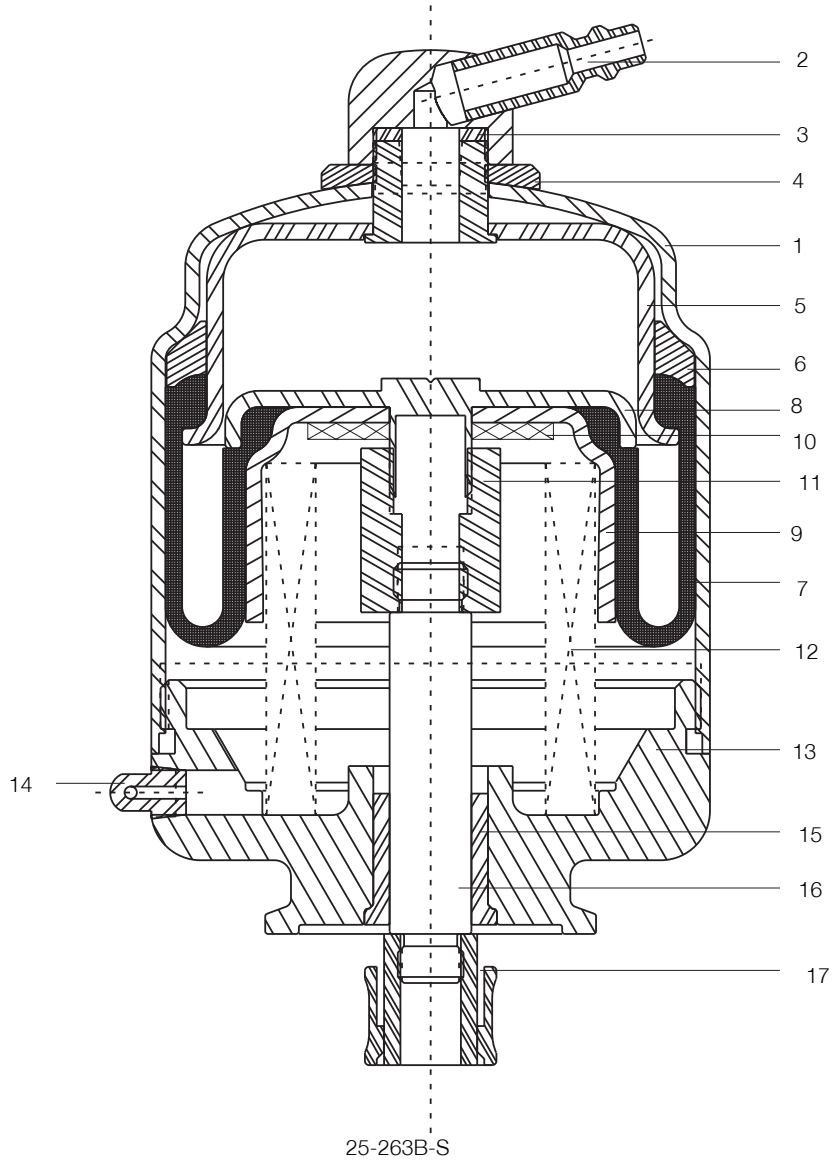

Type 15 Actuator for 371 Valves

14

Reg.: 2003-09

Type 15 Actuator for 371 Valves

Pos.	Qty.	Denomination	Code
1	1	Actuator body cylinder	750032
2	1	Air coupler adaptor	764249
3	1	Gasket	755451
4	1	Sealing nut	754328
5	1	Outer diaphragm clamp retainer	763805
6	1	Body insert	764088
7	● 1	Diaphragm	763501
8	1	Top diaphragm clamp retainer	763765
9	1	Inner diaphragm clamp retainer	763753
10	1	Nut retainer	754265
11	1	Adaptor	764089
12	1	Compression ring	750752
13	1	Bonnet	750504
14	1	Vented plug	181256
15	● 1	Bushing	764754
16	1	Actuator stem	776625
17	● 1	Coupler	764241

● included in Service Kit

● Service kit 96139900134