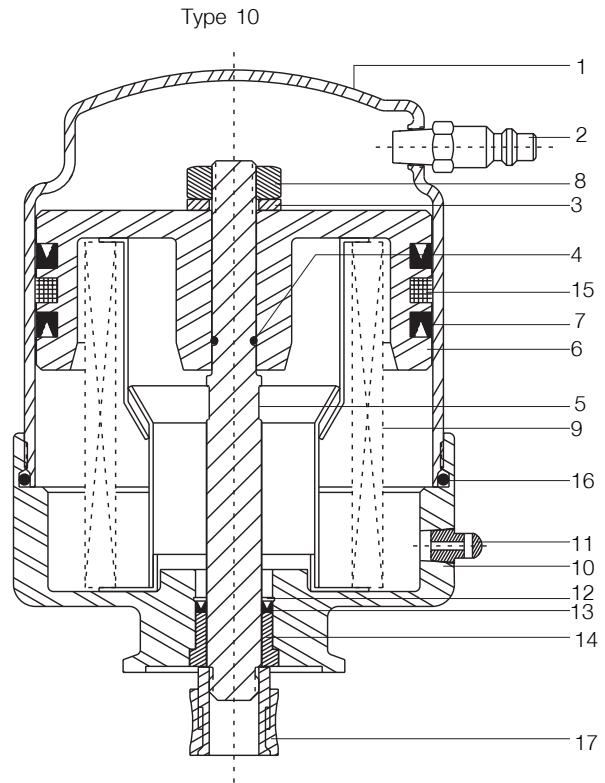

Type 10 & 20 Actuators for 300 Series

18

Reg.: 2003-09

Type 10 & 20 Actuators for 300 Series

Pos.	Qty.	Denomination	Code
1	1	Actuator cylinder	750276
2	1	Vented plug	181256
3	1	Nut	189923
4	1	Lockwasher	189971
5	1	Piston	767870
6	● 2	Vee block packing	755460
7	● 1	Felt seal	755464
8	1	Spring assembly	750826
9	● 1	O-ring	296608
10	1	Bonnet	753796
11	1	Air coupler adaptor	764098
12	1	Retaining ring	755090
13	● 1	Vee block packing	755461
14	1	Bushing	764754
15	● 1	O-ring	755388
16	1	Actuator stem	750328
17	1	Coupler	764241

● included in Service Kit

● Service kit 752039