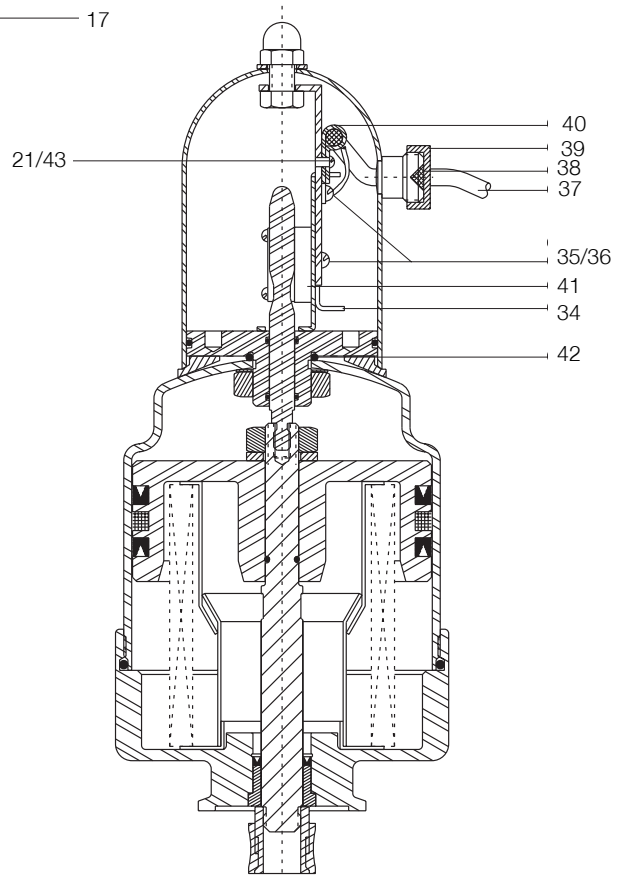

Type 13 & 23 Actuators for 300 Series

16

Type 13 Actuator - Side view

Reg.: 2003-09

Type 13 & 23 Actuators for 300 Series

Pos.	Qty.	Denomination	Code
1	1	Actuator cylinder	750276
2	1	Vented plug	181256
3	1	Nut	189923
4	1	Lockwasher	189971
5	1	Piston	767870
6	● 2	Vee block packing	755460
7	● 1	Felt seal	755464
8	1	Spring assembly	750826
9	● 1	O-ring	296608
10	1	Bonnet	753796
11	1	Air coupler adaptor	764098
12	1	Retaining ring	755090
13	● 1	Vee block packing	755461
14	1	Bushing	764754
15	● 1	O-ring	755388
16	1	Actuator stem	750324
17	1	Coupler	764241
18	1	Gasket	750574
19	1	Switch assembly base	759592
20	1	O-ring	755530
21	1	Screw	180337
22	1	Switch mounting bracket	753405
23	4	Screw	189492
24	● 2	Micro switch	768263
25	2	Socket	760450
26	1	Cover hold down bracket	750601
27	1	Switch cover	750680
28	1	Nylon lockwasher	755000
29	1	Acorn nut	180484
30	1	Nut	754338
31	1	Lockwasher	754869
32	● 2	O-ring	755388
33	1	Indicating stem	750334
34	2	Switch adj plate	753406
35	2	Screw	189617
36	2	Lockwasher	180086
37	1	Cable assembly	763802
38	1	Rubber grommet	768023
39	1	Knurled nut	768022
40	1	Cable clamp	755138
41	2	Switch mounting block	758780
42	● 1	O-ring	755531
43	1	Washer	754860

● included in Service Kits

● Service kit 9613990133