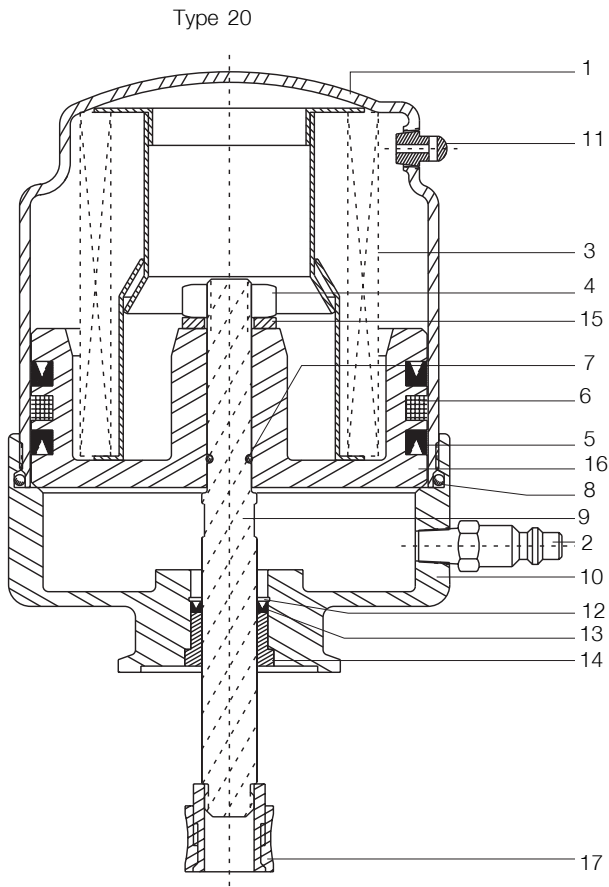

Type 10 & 20 Actuators for 300 Series

18

Reg.: 2003-09

Type 10 & 20 Actuators for 300 Series

Pos.	Qty.	Denomination	Code
1	1	Actuator cylinder	750276
2	1	Vented plug	181256
3	1	Nut	189923
4	1	Lockwasher	189971
5	1	Piston	767870
6	● 2	Vee block packing	755460
7	● 1	Felt seal	755464
8	1	Spring assembly	750826
9	● 1	O-ring	296608
10	1	Bonnet	753796
11	1	Air coupler adaptor	764098
12	1	Retaining ring	755090
13	● 1	Vee block packing	755461
14	1	Bushing	764754
15	● 1	O-ring	755388
16	1	Actuator stem	750328
17	1	Coupler	764241

● included in Service Kit

● Service kit 752039