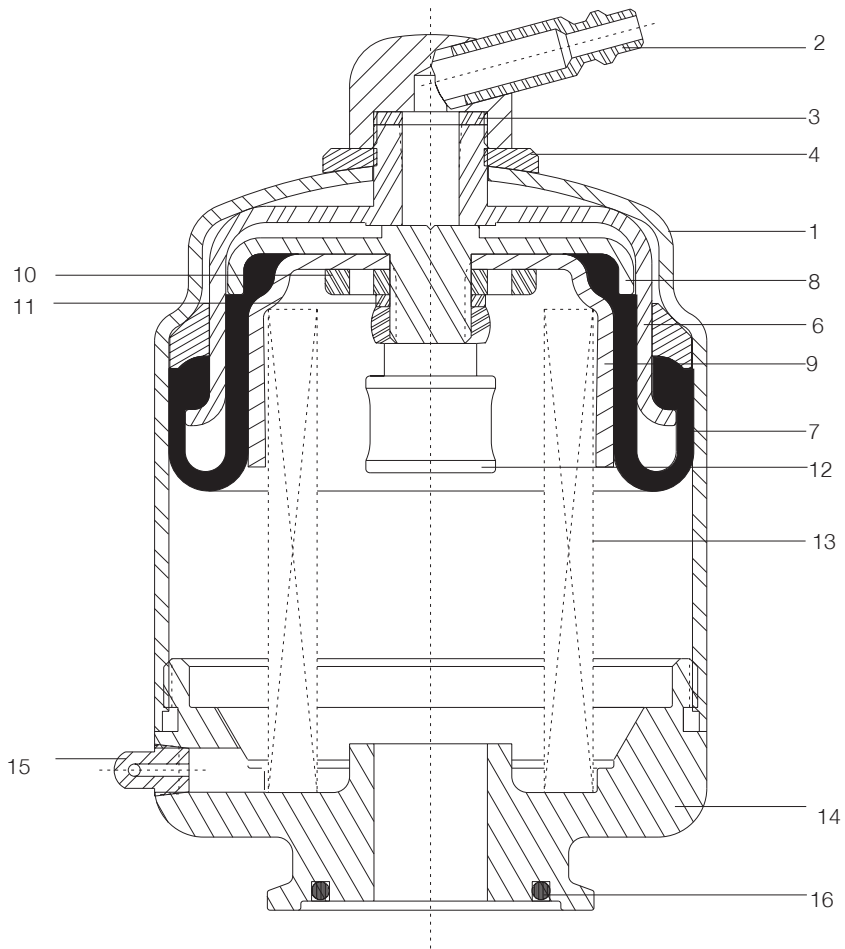

Type 15 Actuator for 171 Series

14

25-2B-20-S

Reg.: 2003-09

Type 15 Actuator for 171 Series

Pos.	Qty.	Denomination	Code
1	1	Actuator body cylinder	750032
2	1	Air coupler adapter	764249
3	1	Gasket	755451
4	1	Sealing nut	754328
5	1	Outer diaphragm	763805
		clamp/retainer	
7	● 1	Diaphragm	763501
8	1	Top diaphragm	763515
		clamp/retainer	
9	1	Inner diaphragm	763753
		clamp/retainer	
10	1	Nut-retainer assembly	754265
11	1	Washer	754797
12	1	Coupler	764240
13	1	Compression spring	750752
14	1	Bonnet	750428
15	1	Vented plug	181256
16	● 1	O-ring	755353

● included in Service Kit

● Service kit 9613990042