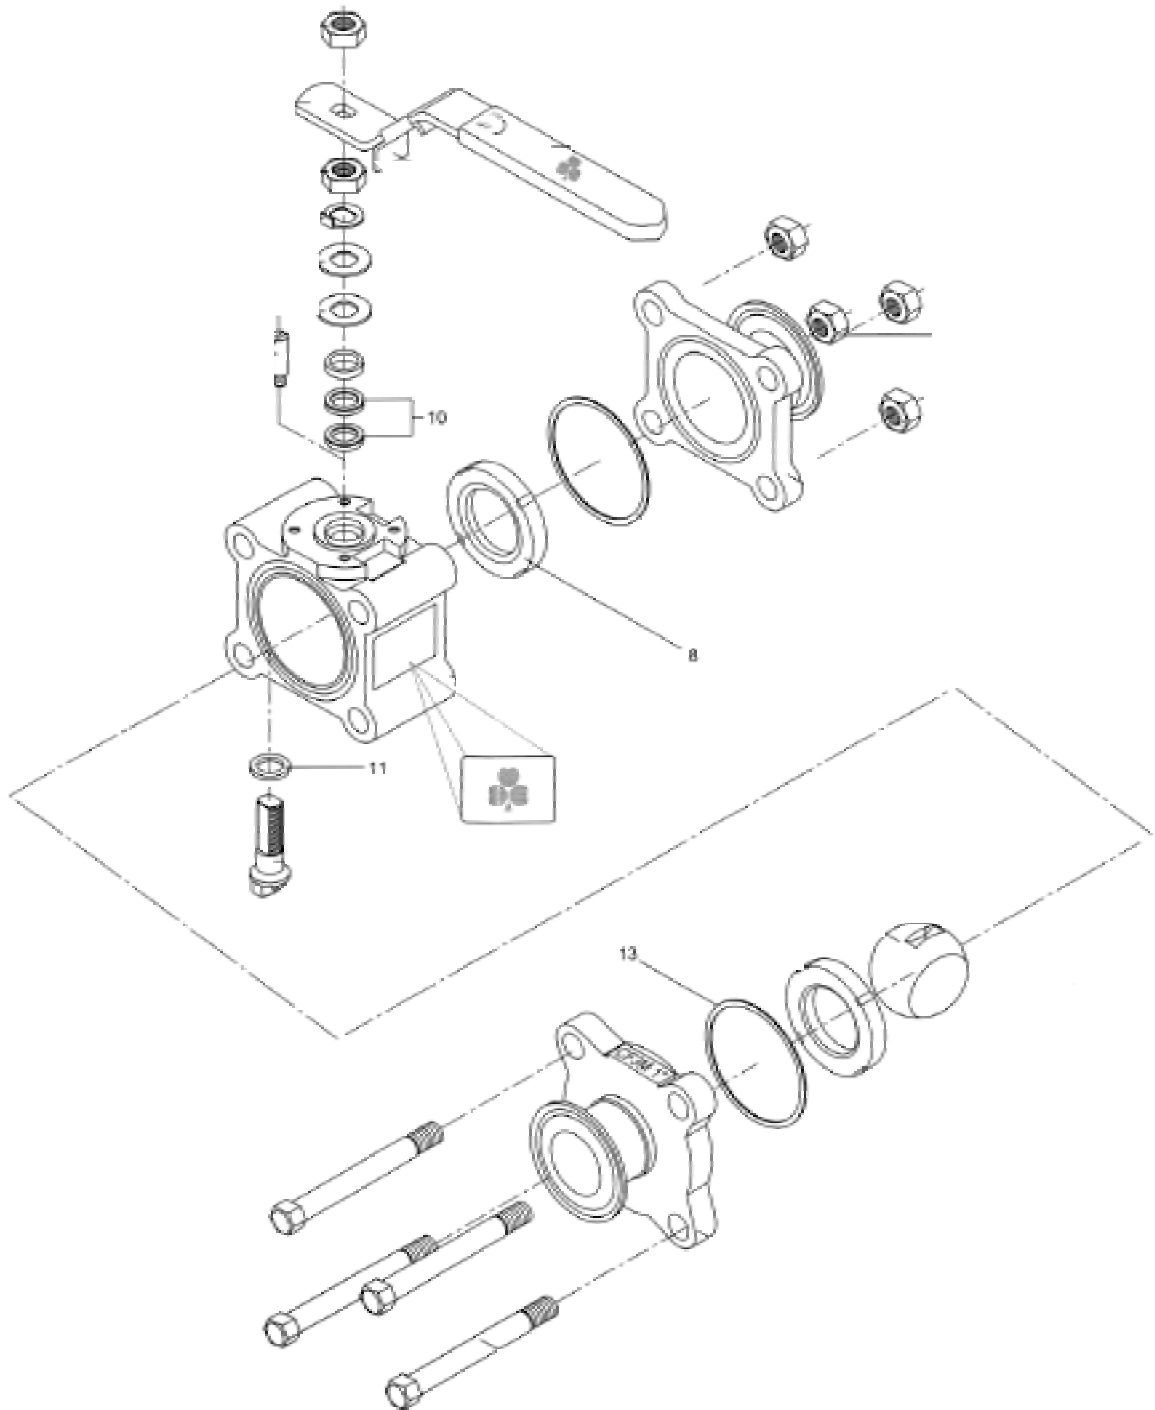

Ball Valves, 5308 Series

12

## Ball Valves, 5308 Series

### Service Kit contains:

Position	Description	Material	Quantity
8	Seat	PTFE	2
10	Stem Packing	PTFE	2
11	Stem Seal	PTFE	1
13	Joint Gasket	PTFE	2

Not sold individually. Sold only in kit.

### Service Kit contains:

Position	Description	Material	Quantity
8	Seat	PTFE	2
10	V-Ring Packing	PTFE	1 Set
11	Stem Seal	PTFE	1
13	Body Gasket	PTFE	2

Not sold individually. Sold only in kit.