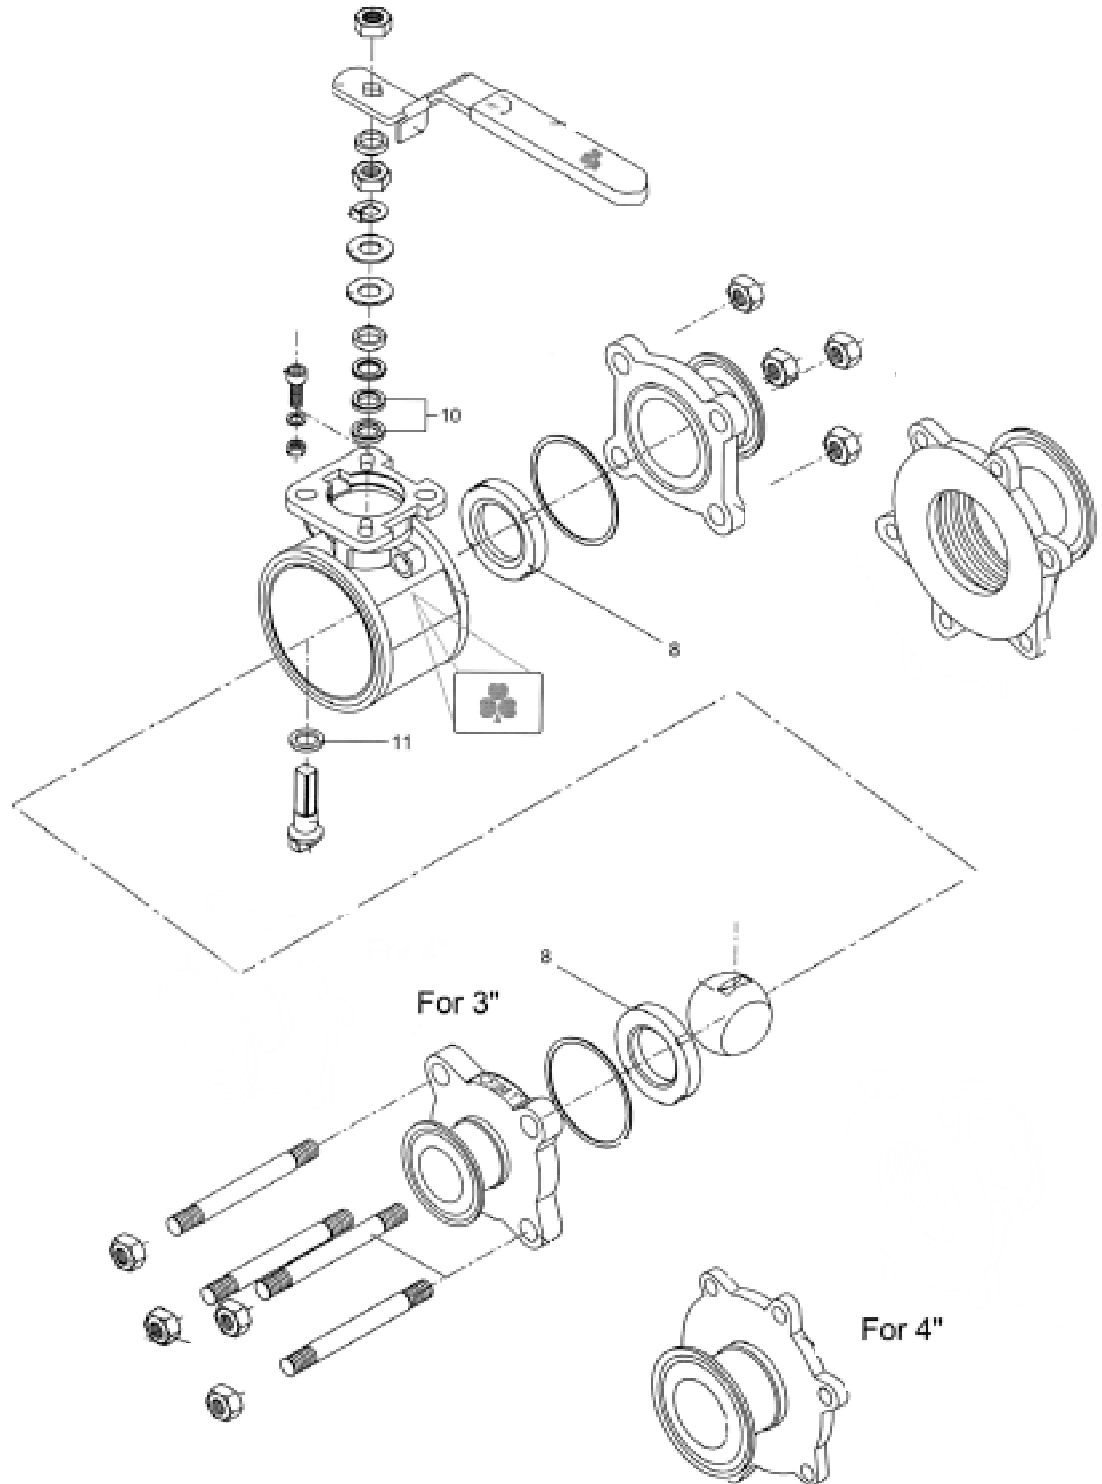

### 5308 Series Service Kits

Denomination	1/2"	3/4"	1"	1 1/2"	2"
Standard .....	9613830052	9613830064	9613830048	9613830044	9613830056
Standard Encapsulated .....	9613830053	9613830065	9613830049	9613830045	9613830057
Reinforced .....	9613830050	9613830062	9613830046	9613830042	9613830054
Reinforced Encapsulated .....	9613830051	9613830063	9613830047	9613830043	9613830055

### Service Kit contains:

Position	Description	Material	Quantity
8	Seat	PTFE	2
10	Stem Packing	PTFE	2
11	Stem Seal	PTFE	1
13	Joint Gasket	PTFE	2

Not sold individually. Sold only in kit.

# Ball Valves, 5308 Series

14

### Service Kit contains:

Position	Description	Material	Quantity
8	Seat	PTFE	2
10	V-Ring Packing	PTFE	1 Set
11	Stem Seal	PTFE	1
13	Body Gasket	PTFE	2

Not sold individually. Sold only in kit.