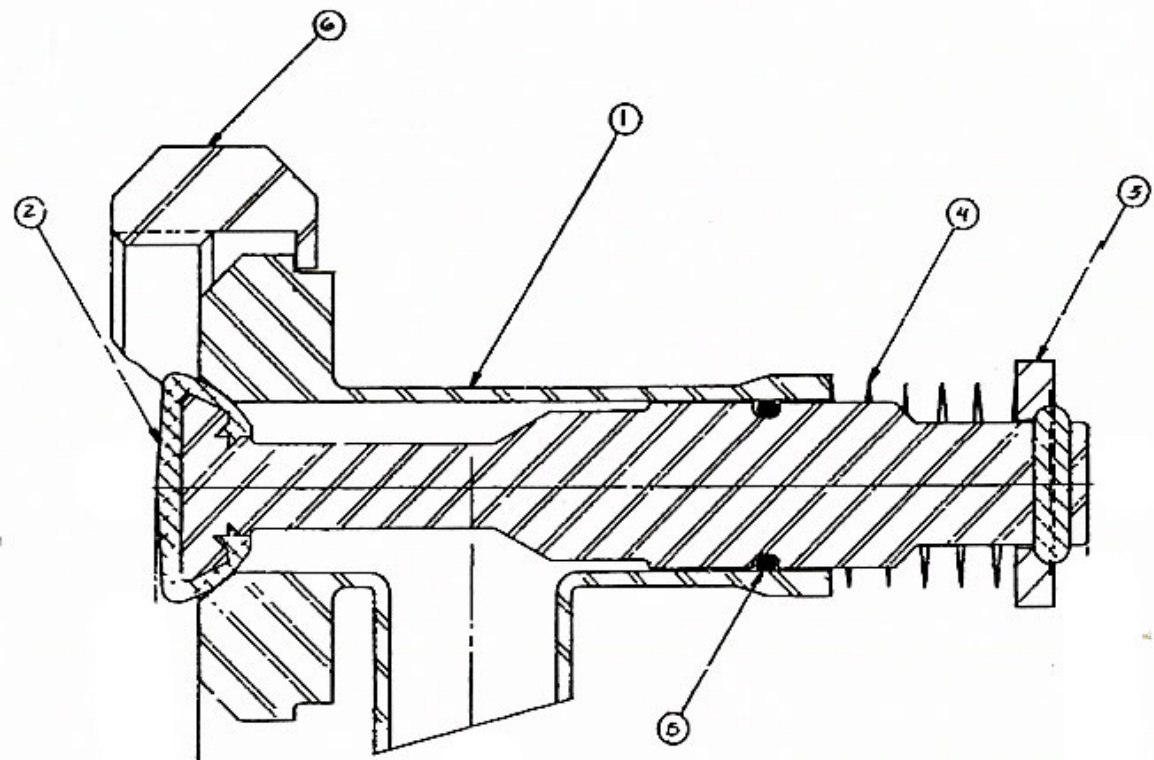

[Return to menu](#)

Central States Industrial
2700 Partnership Boulevard
Springfield, MO 65803
800.654.5635
<http://www.csidesigns.com>

A30SA Sample Valve

Pos.	Qty.	Description	Item#
1	1	Body	n/a
2	1	Stem & Seat Buna	620033
2	1	Stem & Seat SFY	318825
3	1 x	Spring Retainer	620769
4	1 x	Spring	620768
5	1 x	O Ring Buna	296257
5	1 x	O Ring SFY	290173
6	1	Hex Nut 1½"	011250
6	1	Hex Nut 2"	012350

x included in service kits
Service Kit Buna 9613990620
Service Kit SFY 9613990621