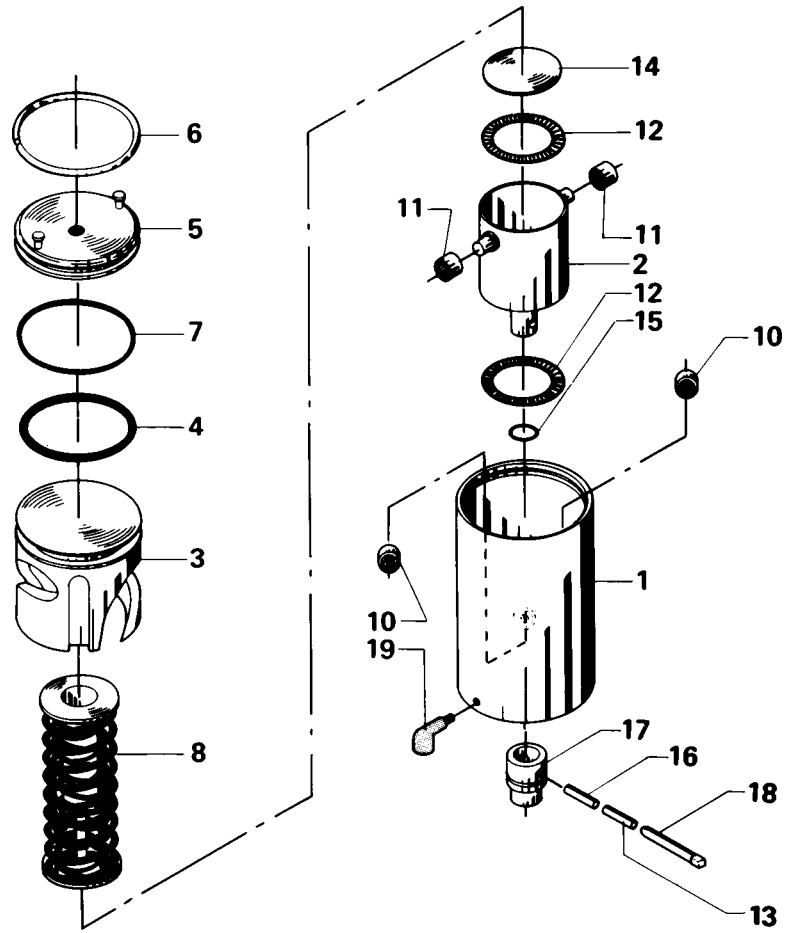

Actuator for Butterfly Valve LKLA ø133 (NC-NO)

Pos.	Qty.	Description Disc Connection	4"	4"	6"	6"
			NC Part No. 12 mm	NO Part No. 12 mm	NC Part No. 15 mm	NO Part No. 15 mm
	1	Actuator, complete	9612-2713-06	9612-2713-07	9612-2713-16	9612-2713-17
1	1	Air cylinder	9612-2685-01	9612-2685-01	9612-2685-01	9612-2685-01
2	1	Rotating cylinder	9612-2678-01	9612-2678-01	9612-2678-01	9612-2678-01
3	1	Piston	9612-2700-01	9612-2680-01	9612-2700-01	9612-2680-01
4 Δ	1	O-ring, NBR	9611-99-2367	9611-99-2367	9611-99-2367	9611-99-2367
5	1	End cap	~~9612-2714-01~~	~~9612-2714-01~~	~~9612-2714-01~~	~~9612-2714-01~~
6	1	Retaining ring	9612-2682-01	9612-2682-01	9612-2682-01	9612-2682-01
7 Δ	1	O-ring, NBR	9611-99-0035	9611-99-0035	9611-99-0035	9611-99-0035
8	1	Spring assembly	9612-2701-01	9612-2701-01	9612-2701-01	9612-2701-01
10Δ	2	Needle bearing	9611-99-1231	9611-99-1231	9611-99-1231	9611-99-1231
11Δ	2	Needle bearing	9611-99-2355	9611-99-2355	9611-99-2355	9611-99-2355
12Δ	2	Thrust bearing	9611-99-2347	9611-99-2347	9611-99-2347	9611-99-2347
13	1	Connex pin	9611-99-2357	9611-99-2357	9611-99-2357	9611-99-2357
14	1	Thrust plate	9612-2671-01	9612-2671-01	9612-2671-01	9612-2671-01
15Δ	1	O-ring, NBR	9611-99-0079	9611-99-0079	9611-99-0079	9611-99-0079
16	1	Connex pin	9611-99-2358	9611-99-2358	9611-99-2358	9611-99-2358
17	1	Coupling	9612-2715-01	9612-2715-01	9612-2715-03	9612-2715-03
18	1	Indication pin	9612-2719-01	9612-2719-01	9612-2719-01	9612-2719-01
19	1	Water rejector	9611-41-775-0	9611-41-775-0	9611-41-775-0	9611-41-775-0
Δ	1	Service kit for LKLA ø133 (NC-NO)	9611-92-3020	9611-92-3020	9611-92-3020	9611-92-3020

Parts marked with Δ are included in the service kit.

Recommended Spare Parts: Service kit

CSI

CONTACT CSI FOR MORE INFORMATION | CSIDESIGNS.COM | SALES@CSIDESIGNS.COM | 417.831.1411