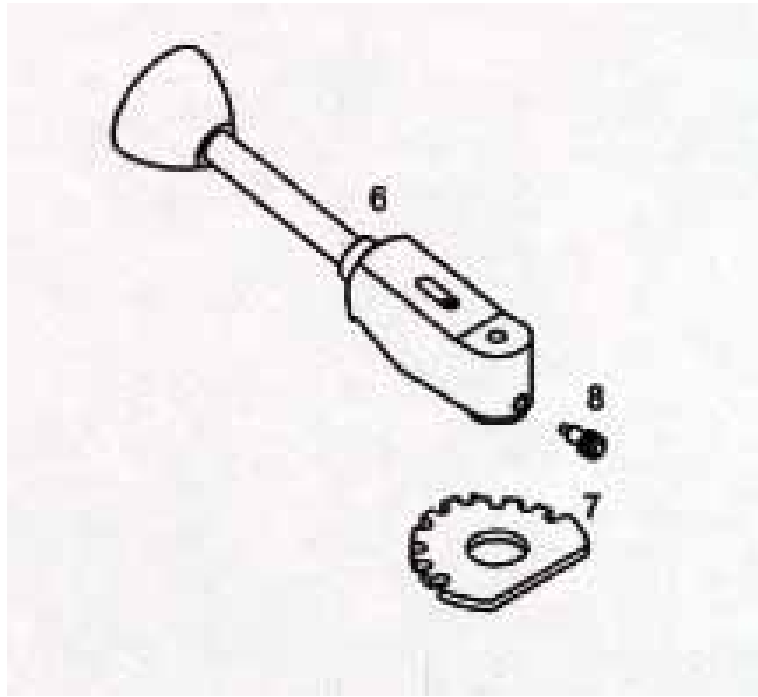

Key#	Description	No Req'd	1"	1½"	2"	2½"	3"	4"
6	Handle	1	331015	331015	331015	331015	331016	330776
7	Stop Plate	1	331141C	331141C	331141C	331141C	331142C	331142C
8	Ret. Screw	1	330028	330028	330028	330028	330035	330035