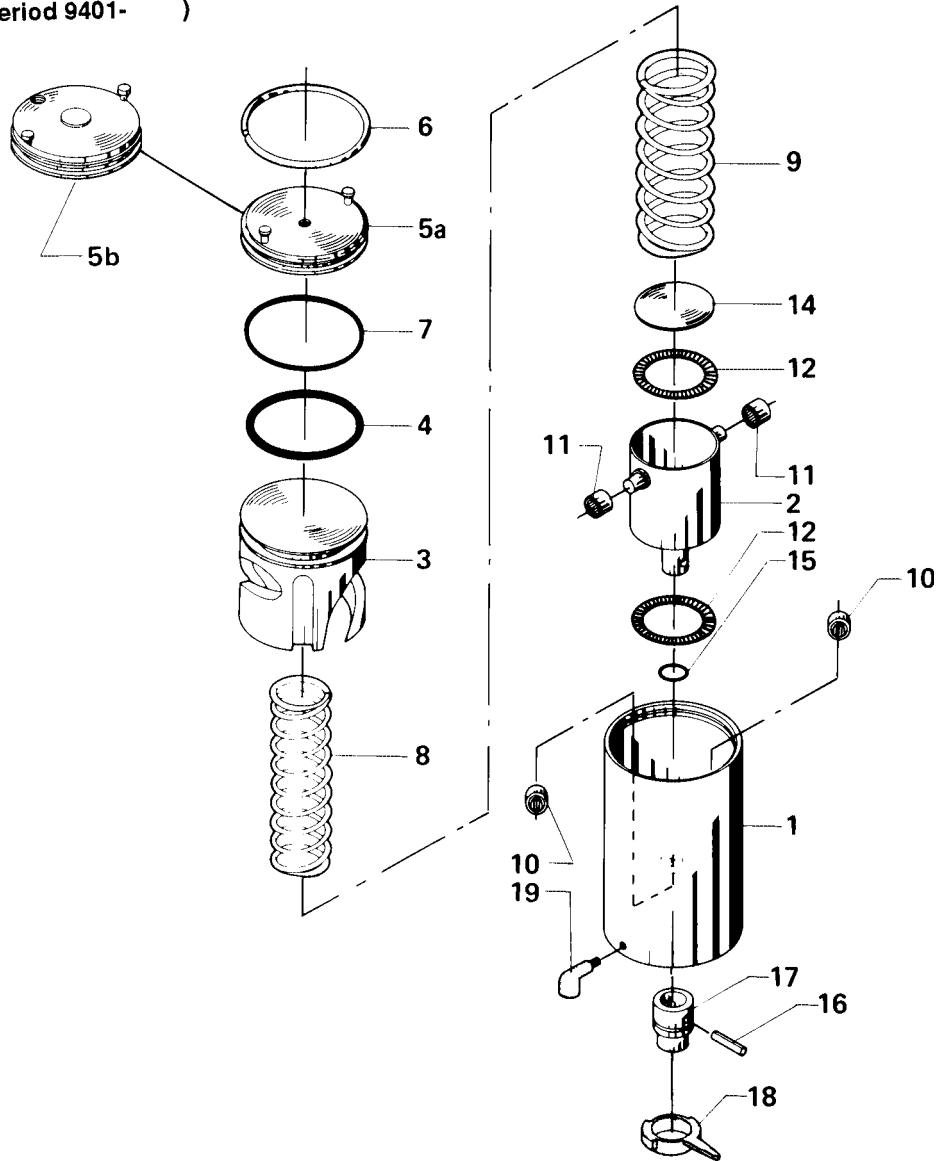

Mark III
(Period 9401-)

Actuator for Butterfly Valve LKLA ø85 (NC-NO)

Pos.	Qty.	Description Disc Connection	1" - 2.5"	3"	4"	1" - 2.5"	3"	4"
			NC Part No. 8 mm	NC Part No. 10 mm	NC Part No. 12 mm	NO Part No. 8 mm	NO Part No. 10 mm	NO Part No. 12 mm
	1	Actuator, complete	9611-41-630-1	9611-41-630-2	9611-41-630-6	9611-41-630-4	9611-41-630-5	9611-41-630-7
1	1	Air cylinder	9611-41-758-0	9611-41-758-0	9611-41-758-0	9611-41-758-0	9611-41-758-0	9611-41-758-0
2	1	Rotating cylinder	9611-41-638-0	9611-41-638-0	9611-41-638-0	9611-41-638-0	9611-41-638-0	9611-41-638-0
3	1	Piston	9612-1944-01	9612-1944-01	9612-1944-01	9612-1943-01	9612-1943-01	9612-1943-01
4Δ	1	O-ring, NBR	9611-99-0052	9611-99-0052	9611-99-0052	9611-99-0052	9611-99-0052	9611-99-0052
5a	1	End cap** (Period 8911-)	31357-0740-1	31357-0740-1	31357-0740-1	31357-0740-1	31357-0740-1	31357-0740-1
6	1	Retaining ring	9611-40-2021	9611-40-2021	9611-40-2021	9611-40-2021	9611-40-2021	9611-40-2021
7Δ	1	O-ring, NBR	9611-99-0396	9611-99-0396	9611-99-0396	9611-99-0396	9611-99-0396	9611-99-0396
8	1	Inner spring	9611-99-1629	9611-99-1629	9611-99-1629	9611-99-1629	9611-99-1629	9611-99-1629
9	1	Outer spring	9611-99-1631	9611-99-1631	9611-99-1631	9611-99-1631	9611-99-1631	9611-99-1631
10Δ	2	Needle bearing	9611-99-1230	9611-99-1230	9611-99-1230	9611-99-1230	9611-99-1230	9611-99-1230
11Δ	2	Needle bearing	9611-99-1231	9611-99-1231	9611-99-1231	9611-99-1231	9611-99-1231	9611-99-1231
12Δ	2	Thrust bearing	9611-99-1236	9611-99-1236	9611-99-1236	9611-99-1236	9611-99-1236	9611-99-1236
14	1	Thrust plate	9611-41-646-0	9611-41-646-0	9611-41-646-0	9611-41-646-0	9611-41-646-0	9611-41-646-0
15Δ	1	O-ring, NBR	9611-99-1233	9611-99-1233	9611-99-1233	9611-99-1233	9611-99-1233	9611-99-1233
16	1	Connex pin	9611-99-1235	9611-99-1235	9611-99-1235	9611-99-1235	9611-99-1235	9611-99-1235
17	1	Coupling	9611-41-644-0	9611-41-645-0	9612-0447-03	9611-41-644-0	9611-41-645-0	9612-0447-03
18	1	Activating ring, Noryl with screw	9611-41-669-0	9611-41-669-0	9611-41-669-0	9611-41-669-0	9611-41-669-0	9611-41-669-0
19	1	Water rejector	9611-41-775-0	9611-41-775-0	9611-41-775-0	9611-41-775-0	9611-41-775-0	9611-41-775-0
		(Period 8310-)						
Δ	1	Service kit for LKLA ø85 (NC-NO) ...	9611923010	9611923010	9611923010	9611923010	9611923010	9611923010

Parts marked with Δ are included in the service kit.

** End cap for MAG TOP and LKT-S/N (standard now)

NC/NO for Altop

Pos.	Qty.	Description Disc Connection	1" - 2.5"	3"	4"	1" - 2.5"	3"	4"
			NC Part No. 8 mm	NC Part No. 10 mm	NC Part No. 12 mm	NO Part No. 8 mm	NO Part No. 10 mm	NO Part No. 12 mm
	1	Actuator, complete for Altop	9611-41-678-1	9611-41-678-2	9611-41-678-6	9611-41-678-4	9611-41-678-5	9611-41-678-7
5b	1	1 End cap, Mark III (Period 9401-)	9611-41-674-0	9611-41-674-0	9611-41-674-0	9611-41-674-0	9611-41-674-0	9611-41-674-0

All other parts are same as above.

Note: 4" butterfly valve sold before 8906 = 10 mm
Please check the square size of the disc when ordering spares.

Recommended Spare Parts: Service kit