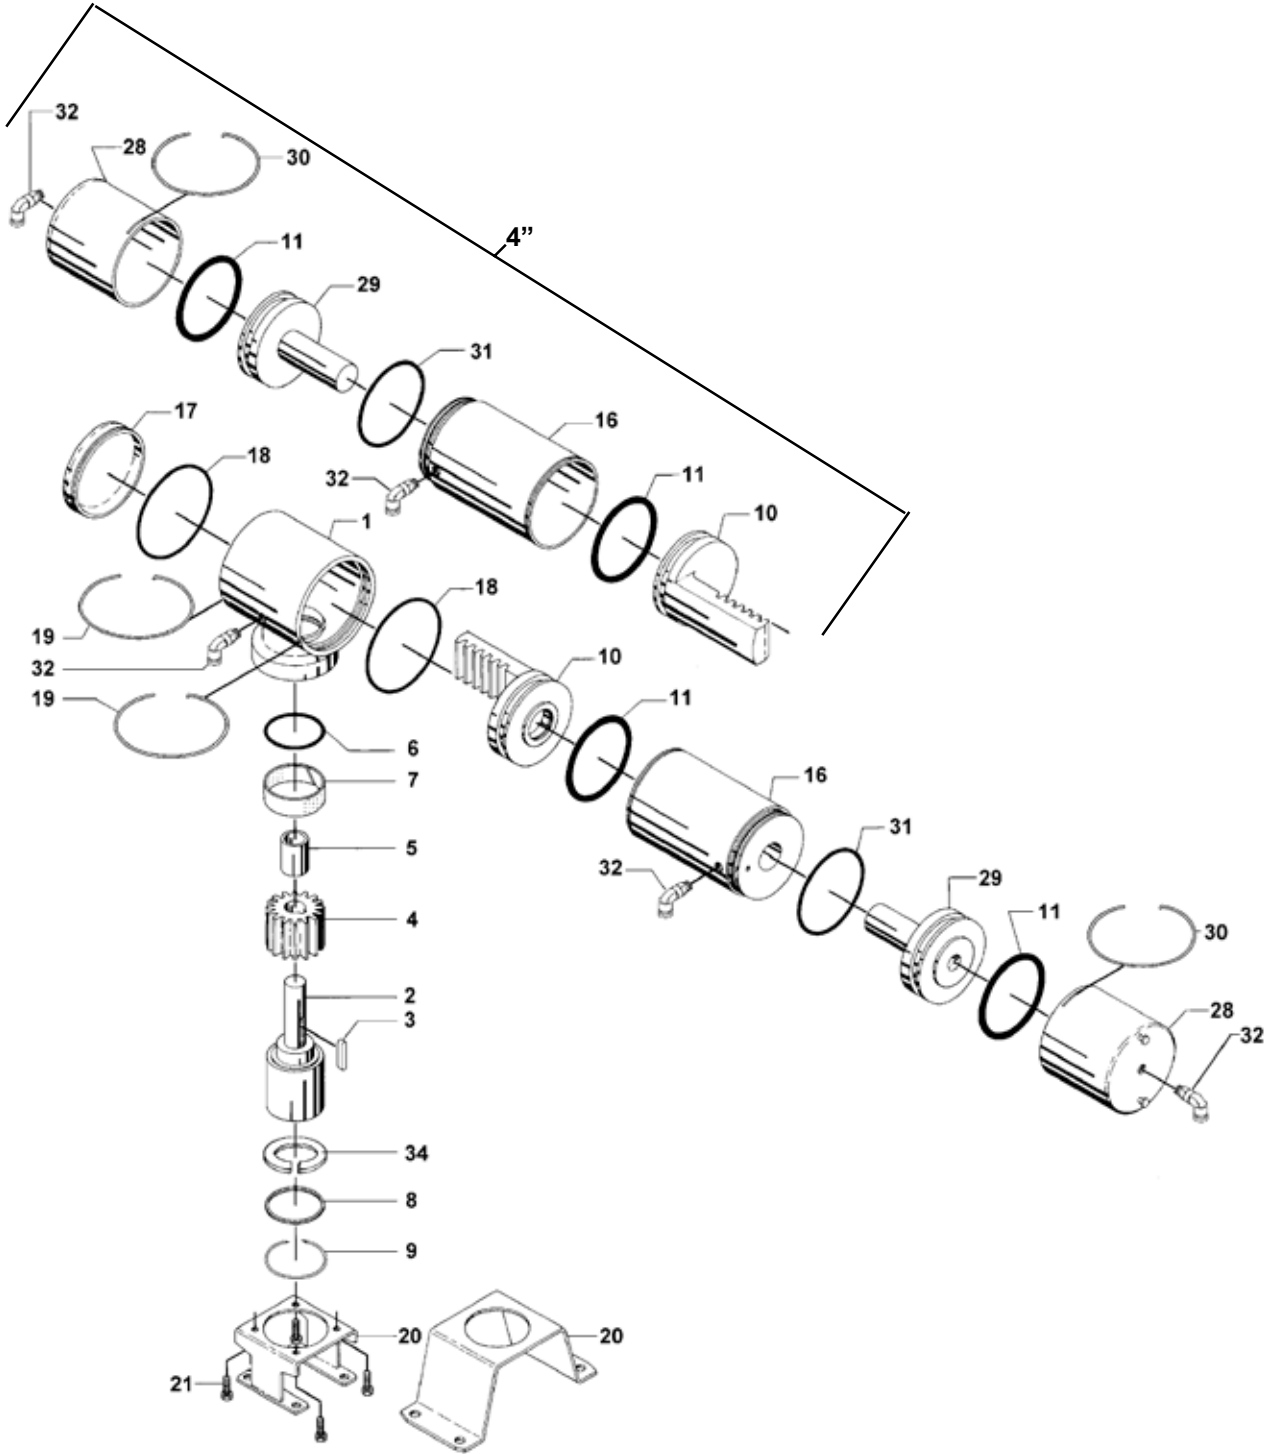

Central States Industrial
2700 Partnership Boulevard
Springfield, MO 65803
800.654.5635
<http://www.csidesigns.com>

CSI

Actuator for Koltek Shutter Valve 633

Pos.	Qty.	Description	1" - 3" Part No.	4" Part No.
1	1	Chassis	9612-4809-01	9612-4809-01
2	1	Spindle	9612-4796-01	9612-4933-01
3	1	Wedge	9612-4937-01	9612-4937-01
4	1	Gear wheel	9612-4795-01	9612-4795-01
5	1	Bearing	9611-99-3172	9611-99-3172
6Δ	1	O-ring	9611-99-1413	9611-99-1413
7Δ	1	Guide ring	9612-4938-01	9612-4938-01
8Δ	1	Bearing	9612-4941-01	9612-4941-01
9	1	Lock ring	9612-4803-01	9612-4803-01
10	1	Piston	9612-4939-04	N/A
	2	Piston	N/A	9612-4939-05
11Δ	2	O-ring	9611-99-2233	N/A
	4	O-ring	N/A	9611-99-2233
16	1	Cylinder	9612-4822-01	N/A
	2	Cylinder	N/A	9612-4822-02
17	1	Cylinder	9612-4799-01	N/A
18Δ	2	O-ring	9611-99-3170	9611-99-3170
19	2	Lock wire	9612-4825-01	9612-4825-01
20	1	Bonnet for AH 1"	9612-4959-01	N/A
	1	Bonnet for AH 1.5"	9612-4960-01	N/A
	1	Bonnet for AH 2"	9612-4961-01	N/A
	1	Bonnet for AH 2.5"	9612-4962-01	N/A
	1	Bonnet for AH 3"	9612-5051-01	N/A
	1	Bonnet for AH 4"	N/A	9612-4808-01
21	4	Screw	221031-02	221031-02
28	1	Auxiliary cylinder	9612-4823-01	N/A
	2	Auxiliary cylinder	N/A	9612-4823-01
29	1	Auxiliary piston	9612-4824-01	N/A
	2	Auxiliary piston	N/A	9612-4824-01
30	1	Lock wire	9612-4958-01	N/A
	2	Lock wire	N/A	9612-4958-01
31	1	O-ring	9611-99-2236	N/A
	2	O-ring	N/A	9611-99-2236
32	3	Air fitting	881-249420	N/A
	5	Air fitting	N/A	881-249420
34	1	Spindle extension (only for AH 1")	9612-4820-01	9612-4820-01
Δ	1	Service kit for 633 actuator	9611-92-4179	9611-92-4180

Parts marked with Δ are included in the 633 actuator service kit.

Note: No Top Unit available - only side mount lateral end.

Recommended Spare Parts: Service kit

Central States Industrial
2700 Partnership Boulevard
Springfield, MO 65803
800.654.5635
<http://www.csidesigns.com>

CSI

CONTACT CSI FOR MORE INFORMATION | CSIDESIGNS.COM | SALES@CSIDESIGNS.COM | 417.831.1411