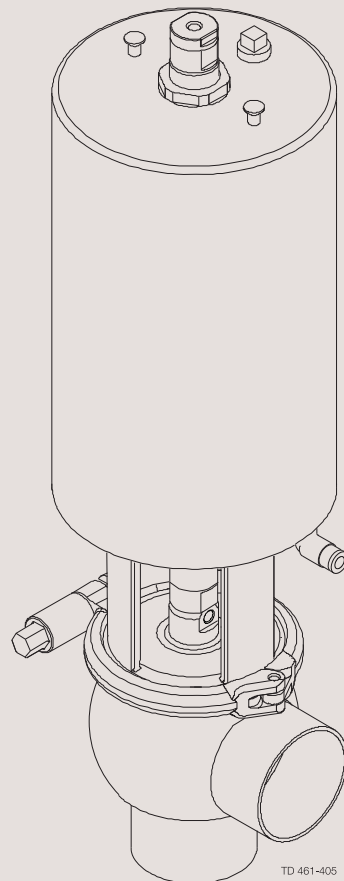

Spare Parts

Unique SSV - Long stroke

TD 461-403

TD 461-405

Table of contents

The information herein is correct at the time of issue but may be subject to change without prior notice

1. Shut-off valve, TR2	4
2. Change-over valve - TR2	6
3. Shut-off valve - elastomer plug seal	8
4. Change-over valve - elastomer plug seal	10
5. Mounting tool - Unique SSV - for plug seals US, Long stroke, Two-step	12