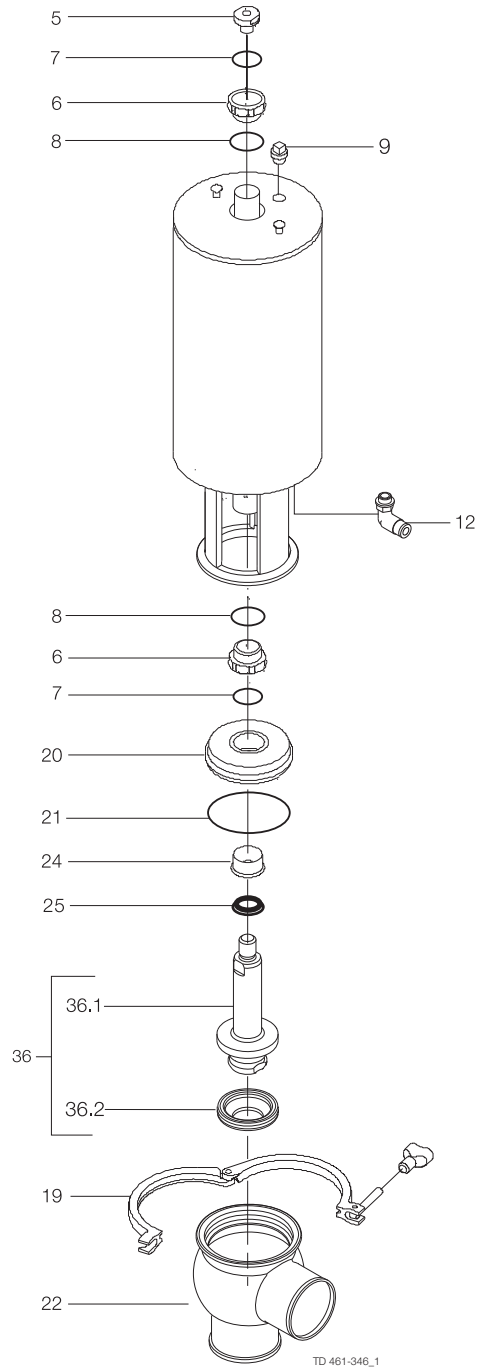

Spare Parts

Unique SSV - Long stroke

TD 461-403

TD 461-405

Table of contents

The information herein is correct at the time of issue but may be subject to change without prior notice

1. Shut-off valve, TR2	4
2. Change-over valve - TR2	6
3. Shut-off valve - elastomer plug seal	8
4. Change-over valve - elastomer plug seal	10
5. Mounting tool - Unique SSV - for plug seals US, Long stroke, Two-step	12