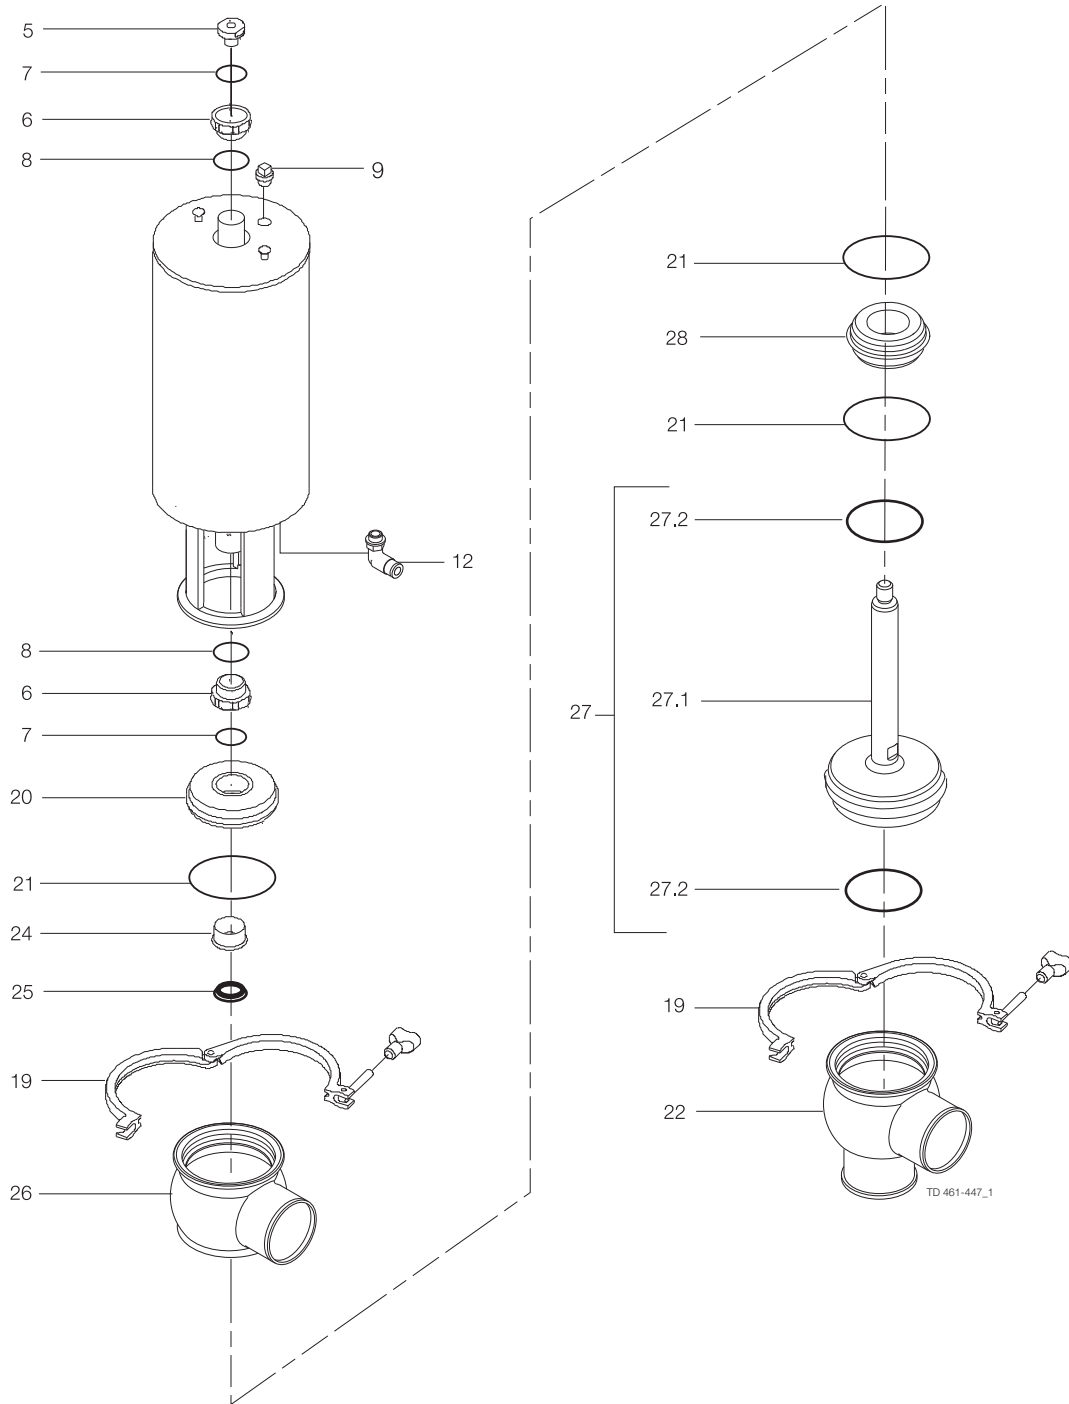

Change-over valve - elastomer plug seal

		1½"	2"	2½"	3"	4"	
Actuator							
		Actuator, complete (NO)	9613154846	9613154847	9613154848	9613154849	9613154850
		Actuator, complete (NC)	9613154851	9613154852	9613154853	9613154854	9613154855
	0	Actuator, complete (A/A)	9613154856	9613154857	9613154858	9613154859	9613154860
5	1	Adapter, plastic (- 0115)	9613127401	9613127401	9613127401	9613127401	9613127401
	1	Adapter, steel (0115 - 0518)	9614065301	9614065301	9614065301	9614065301	9614065301
	1	Adapter, steel (0518 -)	9615374701	9615374701	9615374701	9615374701	9615374701
6	□	2 Bushing					
7	□	2 O-ring					
8	□	2 O-ring					
9	1	Plug	9613414101	9613414101	9613414101	9613414101	9613414101
12	1(2)	Air fitting	9611994682	9611994682	9611994682	9611994682	9611994682
Clamp							
19	2	Clamp	9612939316	9612939317	9612939318	9612939319	9612939320
Bonnet							
20	1	Bonnet	9613127102	9613127103	9613127104	9613127105	9613127106
21	♦	3 O-ring, EPDM (standard)					
		3 O-ring, HNBR					
		3 O-ring, FPM					
24	1	Bushing	9613125002	9613125002	9613125002	9613125002	9613125002
25	♦	1 Lip seal, EPDM (standard)					
		1 Lip seal, HNBR					
		1 Lip seal, FPM					
Seat							
28	1	Seat	9613127502	9613127503	9613127504	9613127505	9613127506
Valve Body							
26	1	Valve body, upper, 1 ports, clamp	9613161503	9613161505	9613161507	9613161509	9613161511
	1	Valve body, upper, 2 ports, clamp	9613161504	9613161506	9613161508	9613161510	9613161512
	1	Valve body, upper, 1 ports, welding ends	9613139315	9613139317	9613139319	9613139321	9613139323
	1	Valve body, upper, 2 ports, welding ends	9613139316	9613139318	9613139320	9613139322	9613139324
22	1	Valve body, lower, 2 ports, clamp	9613161603	9613161605	9613161607	9613161609	9613161611
	1	Valve body, lower, 3 ports, clamp	9613161604	9613161606	9613161608	9613161610	9613161612
	1	Valve body, lower, 2 ports, welding ends	9613139515	9613139517	9613139519	9613139521	9613139523
	1	Valve body, lower, 3 ports, welding ends	9613139516	9613139518	9613139520	9613139522	9613139524
Valve Plug							
27	1	Plug, change-over, complete, EPDM (standard) ..	9613162002	9613162003	9613162004	9613162005	9613162006
	1	Plug, change-over, complete, HNBR	9613162008	9613162009	9613162010	9613162011	9613162012
	1	Plug, change-over, complete, FPM	9613162014	9613162015	9613162016	9613162017	9613162018
27.1	1	Plug, change-over	9613159401	9613159501	9613159601	9613159701	9613159801
27.2♦	2	Plug seal, EPDM (standard)					
	2	Plug seal, HNBR					
	2	Plug seal, FPM					

		1½"	2"	2½"	3"	4"	
Actuator							
□		Service kit	9611926500	9611926500	9611926500	9611926500	9611926500
Product wetted parts							
♦		Service kit, EPDM	9611926580	9611926581	9611926582	9611926583	9611926584
♦		Service kit, HNBR	9611926586	9611926587	9611926588	9611926589	9611926590
♦		Service kit, FPM	9611926592	9611926593	9611926594	9611926595	9611926596

Parts marked with □ are included in the service kits (actuator).

Parts marked with ♦ are included in the service kits (product wetted parts).

Recommended spare parts: Service kits.

TD 900364/2