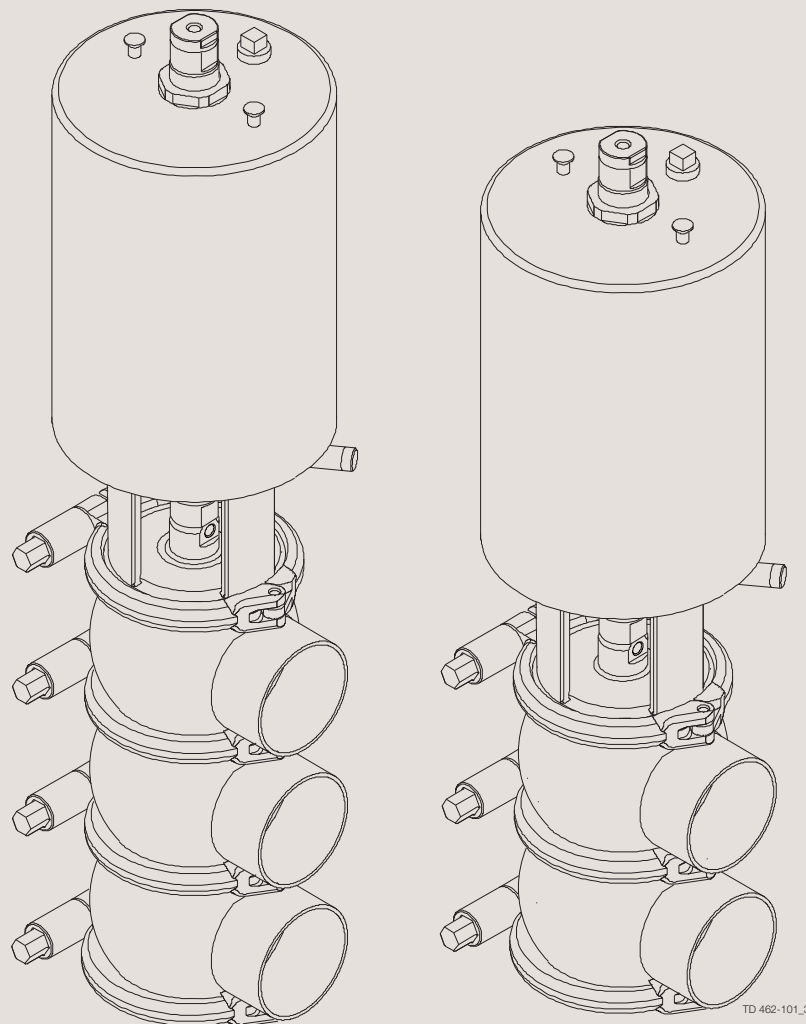

Spare Parts

Unique SSV- Reverse Acting

ESE02011-ENUS9

2020-07

Original manual

The information herein is correct at the time of issue but may be subject to change without prior notice

1. Important information	4
2. Shut-off valve - TR2	6
3. Change-over valve - TR2	8
4. Shut-off valve - elastomer plug seal	10
5. Change-over valve - elastomer plug seal	12
6. Mounting tool	16

1 Important information

Different actuator types for the SSV valve

In June 2016 the below change was implemented and the “removable yoke with bolts” version is thereby phased out and replaced by the “yoke without bolts” version.