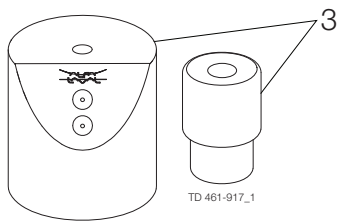

Mounting tool

Pos	Qty	Denomination	1" - 2½"	3" - 4"
1	1	Service tool for maintainable actuator	3135302191	9612454001

TD 900513/2

Pos	Qty	Denomination	1" - 4"
2	1	Tool for bushing (pos. 24)	9613160901

TD 900519/2

Pos	Qty	Denomination	1"	1½"	2"
3	1	Mounting tool for elastomer plug seals	Not available	9613172901	9613172902
4	1	Mounting tool for TR2 plugs	9613163206	9613163201	9613163202

Pos	Qty	Denomination	2½"	3"	4"
3	1	Mounting tool for elastomer plug seals	9613172902	9613172903	9613172903
4	1	Mounting tool for TR2 plugs	9613163203	9613163204	9613163205

TD 900521/2

Pos	Qty	Denomination	1"-4"
5	1	Tool for actuator bushing (pos. 6)	9614198401

TD 900-701