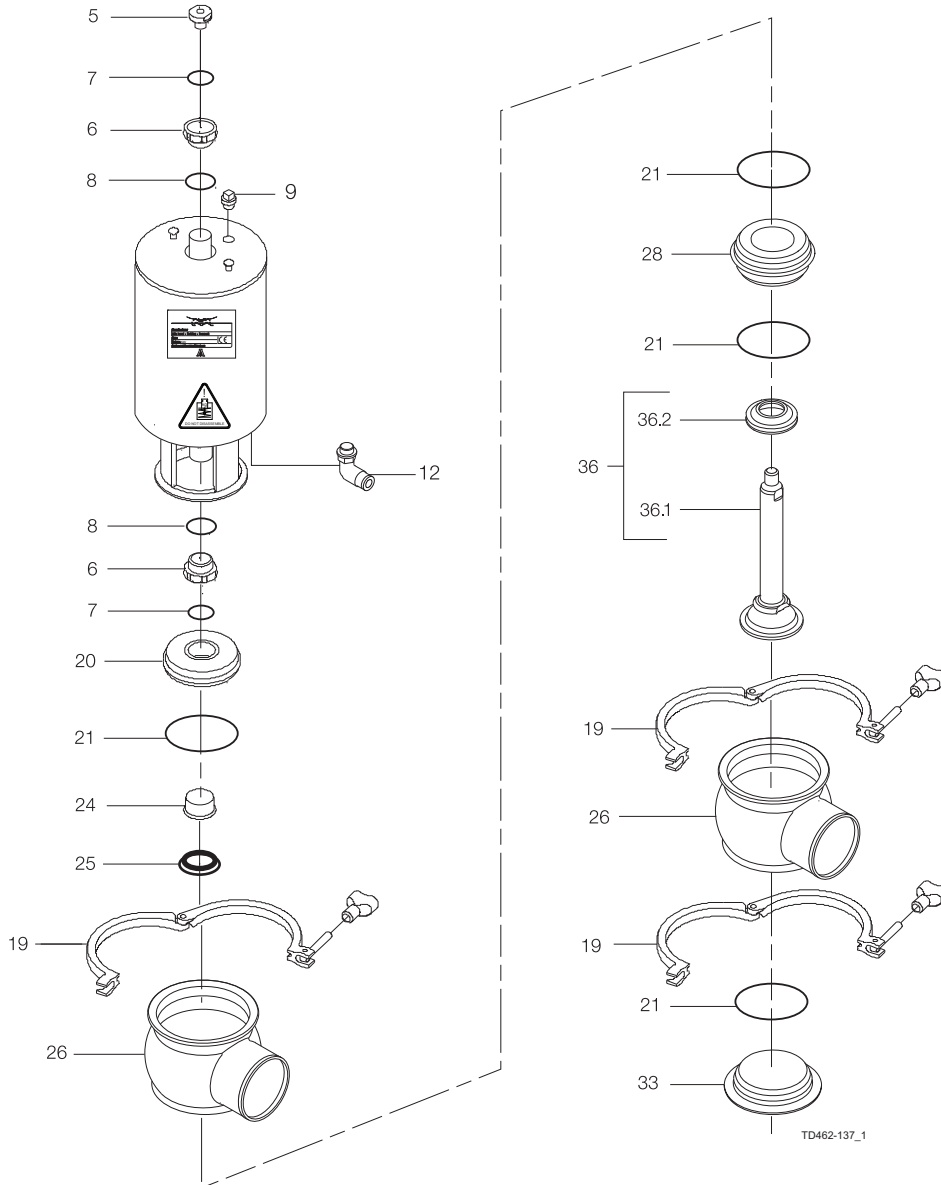

Shut-off valve - TR2

If the actuator is marked with a danger warning do **NOT** attempt to cut the actuator open.

Do **NOT** attempt to disassemble the actuator due to spring under load danger.

Do **NOT** attempt to cut the actuator open, due to spring under load danger.

AND

Do **NOT** attempt to cut the actuator open, due to spring under load danger.