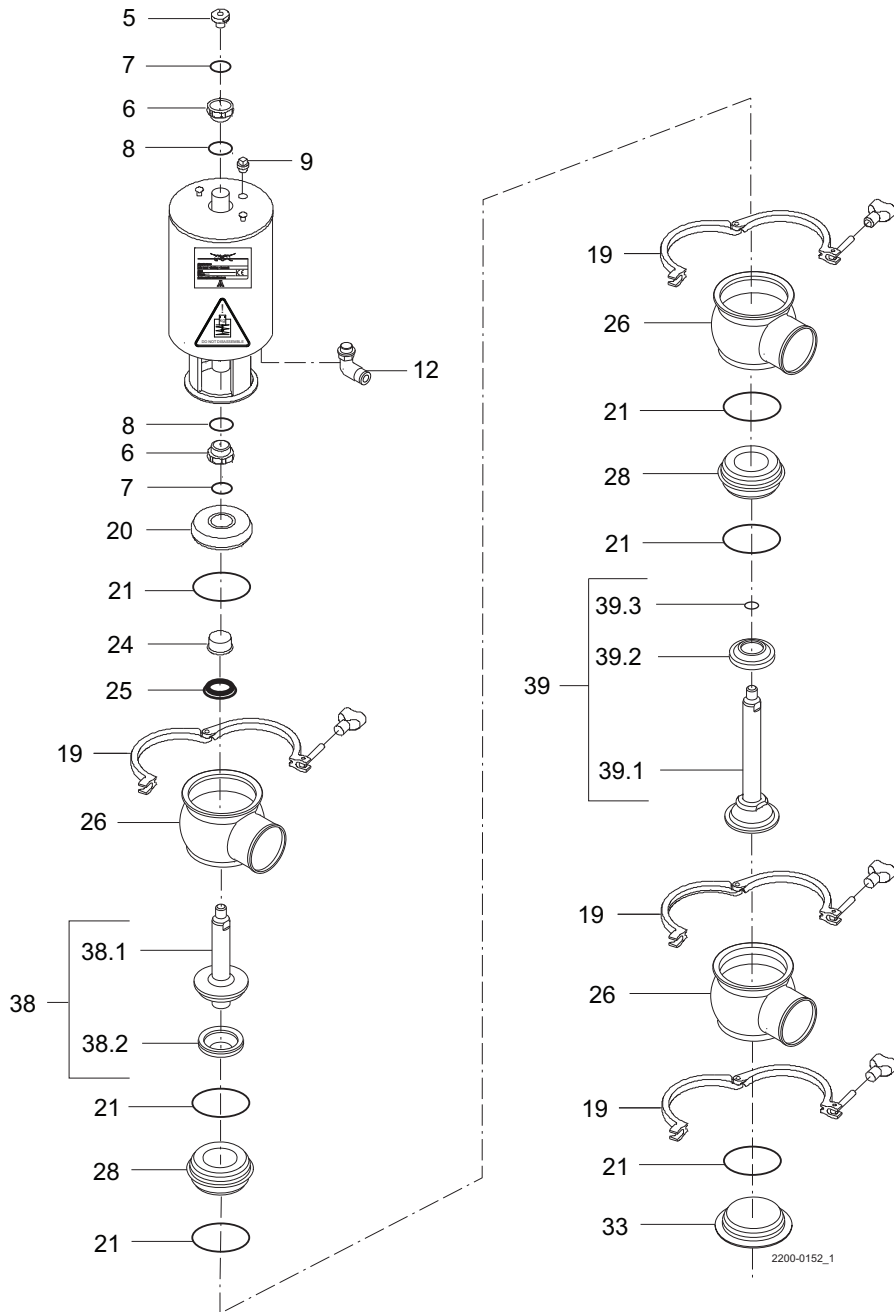

AND

Do **NOT** attempt to cut the actuator open, due to spring under load danger.

Change-over valve - TR2

Pos	Qty	Denomination	1½"	2"	2½"	3"	4"
Actuator							
		Actuator, complete (NO-RA)	9613154836	9613163137	9613154838	9613154839	9613163140
		Actuator, complete (NC-RA)	9613154831	9613154832	9613154833	9613154834	9613154835
		Actuator, complete (A/A)	9613163141	9613163142	9613163143	9613163144	9613163145
5	1	Adapter, plastic (- 0115)					
	1	Adapter, steel (0115 - 0518)					
	1	Adapter, steel (0518 -)	9615374701	9615374701	9615374701	9615374701	9615374701
6	□	Bushing					
7	□	O-ring					
8	□	O-ring					
9	1	Plug	9613414101	9613414101	9613414101	9613414101	9613414101
12	1(2)	Air fitting	9611994682	9611994682	9611994682	9611994682	9611994682
Clamp							
19	4	Clamp	9612939316	9612939317	9612939318	9612939319	9612939320
Bonnet							
20	1	Bonnet	9613127102	9613127103	9613127104	9613127105	9613127106
21	◆	O-ring, EPDM (standard)					
	◆	O-ring, HNBR					
	◆	O-ring, FPM					
		O-ring, set (10 pcs.) EPDM	9614059422	9614059425	9614059428	9614059431	9614059434
		O-ring, set (10 pcs.) HNBR	9614059423	9614059426	9614059429	9614059432	9614059435
		O-ring, set (10 pcs.) FPM	9614059424	9614059427	9614059430	9614059433	9614059436
24	1	Bushing	9613125002	9613125002	9613125002	9613125002	9613125002
25	◆	Lip seal, EPDM (standard)					
	◆	Lip seal, HNBR					
	◆	Lip seal, FPM					
		Lip seal, set (10 pcs.) EPDM	9614059419	9614059419	9614059419	9614059419	9614059419
		Lip seal, set (10 pcs.) HNBR	9614059420	9614059420	9614059420	9614059420	9614059420
		Lip seal, set (10 pcs.) FPM	9614059421	9614059421	9614059421	9614059421	9614059421
33	1	Lower bonnet	9613130102	9613130103	9613130104	9613130105	9613130106
Seat							
28	2	Seat	9613127502	9613127503	9613127504	9613127505	9613127506
Valve Body							
26	3	Valve body, upper, 1 port, clamp	9613161503	9613161505	9613161507	9613161509	9613161511
	3	Valve body, upper, 2 ports, clamp	9613161504	9613161506	9613161508	9613161510	9613161512
	3	Valve body, upper, 1 port, welding ends	9613139315	9613139317	9613139319	9613139321	9613139323
	3	Valve body, upper, 2 ports, welding ends	9613139316	9613139318	9613139320	9613139322	9613139324
Valve Plug							
38	1	Plug, change over upper RA, complete	9613162702	9613162703	9613162704	9613162705	9613162706
38.1	1	Plug, change over upper RA	9613162902	9613162903	9613162904	9613162905	9613162906
38.2◆	1	Plug seal, PTFE					
		Plug seal, set (10 pcs.) PTFE	9614059449	9614059450	9614059451	9614059452	9614059453
39	1	Plug, change over lower RA, complete	9613162802	9613162803	9613162804	9613162805	9613162806
39.1	1	Plug, change over lower RA	9613163002	9613163003	9613163004	9613163005	9613163006
39.2	1	Plug seal, PTFE					
		Plug seal, set (10 pcs.) PTFE	9614059449	9614059450	9614059451	9614059452	9614059453
39.3◆	1	O-ring, EPDM (standard)					
	◆	O-ring, HNBR					
	◆	O-ring, FPM					
		O-ring, set (10 pcs.) EPDM	9614059443	9614059443	9614059443	9614059443	9614059443
		O-ring, set (10 pcs.) HNBR	9614059445	9614059445	9614059445	9614059445	9614059445
		O-ring, set (10 pcs.) FPM	9614059447	9614059447	9614059447	9614059447	9614059447
			1½"	2"	2½"	3"	4"
□		Service kit, actuator	9611926500	9611926500	9611926500	9611926500	9611926500
◆		Service kit, EPDM	9611926663	9611926664	9611926665	9611926666	9611926667
◆		Service kit, HNBR	9611926668	9611926669	9611926670	9611926671	9611926672
◆		Service kit, FPM	9611926673	9611926674	9611926675	9611926676	9611926677