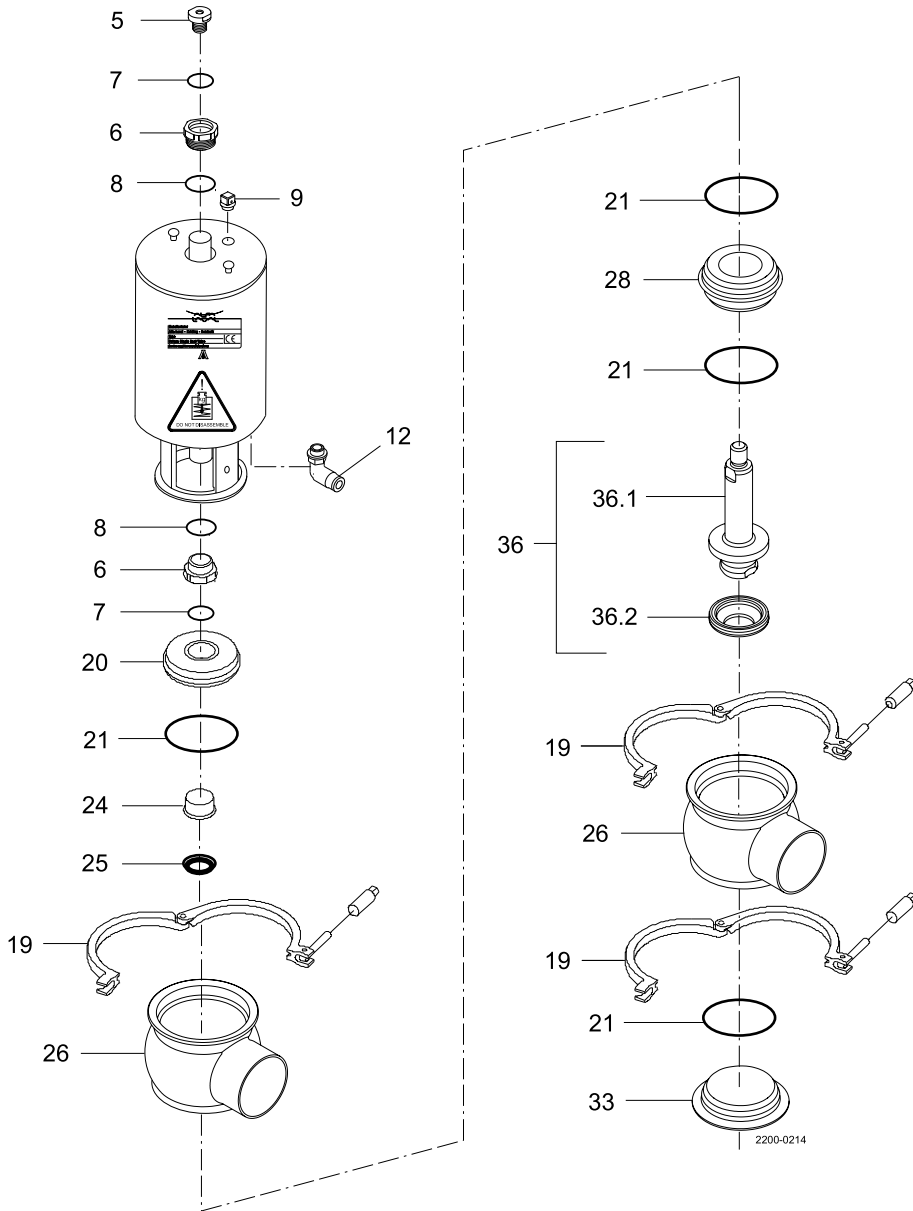

Parts marked with ● are included in the service kits (actuator)

Parts marked with Δ are included in the service kits (product wetted parts)

Tool for bushing (pos. 24) item no.: 9613160901

Recommended spare parts: Service kits.

TD900735-1

Service kits

		DN25 25 mm	DN40 38 mm	DN50 51 mm	DN65 63.5 mm	DN80 76.1 mm	DN100 101.6 mm
●	Service kit, actuator	9611926500	9611926500	9611926500	9611926500	9611926500	9611926500
Δ	Service kit, EPDM	9611926501	9611926502	9611926503	9611926504	9611926505	9611926506
Δ	Service kit, HNBR	9611926507	9611926508	9611926509	9611926510	9611926511	9611926512
Δ	Service kit, FPM	9611926513	9611926514	9611926515	9611926516	9611926517	9611926518

Unique SSV - Direct Acting - Shut-off Valve, TR2

Pos	Qty	Denomination	DN25 25 mm	DN40 38 mm	DN50 51 mm	DN65 63.5 mm	DN80 76.1 mm	DN100 101.6 mm
		Actuator, complete (NO)	9613154801	9613154801	9613154802	9613154803	9613154804	9613154805
		Actuator, complete (NC)	9613154806	9613154806	9613154807	9613154808	9613154809	9613154810
		Actuator, complete (A/A)	9613154811	9613154811	9613154812	9613154813	9613154814	9613154815
5	1	Adapter, plastic (- 0115)						
5	1	Adapter, steel (0115 - 0518)						
5	1	Adapter, steel (0518 -)	9615374701	9615374701	9615374701	9615374701	9615374701	9615374701
6	□	Bushing						
7	□	O-ring						
8	□	O-ring						
9	1	Plug	9613414101	9613414101	9613414101	9613414101	9613414101	9613414101
12	1(2	Air fitting	9611991988	9611991988	9611991988	9611991988	9611991988	9611991988