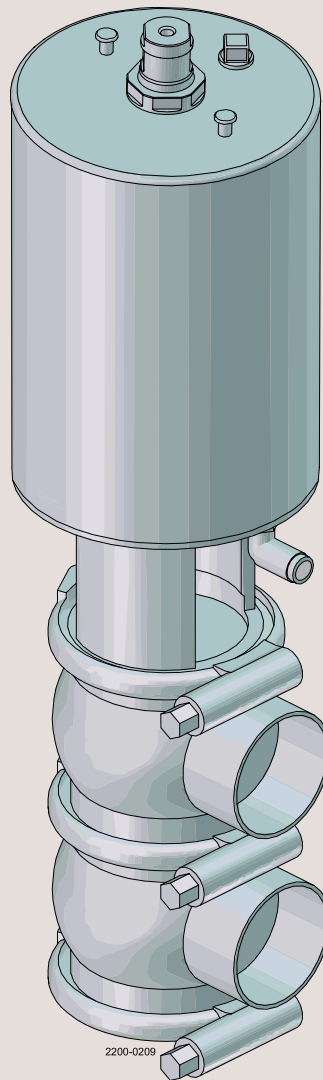

Spare Parts

Unique Single Seat Valve - Direct Acting

100004096-EN3

2024-11

Original manual

The information herein is correct at the time of issue but may be subject to change without prior notice

1. Unique SSV - Direct Acting - Shut-off Valve	4
2. Unique SSV - Direct Acting - Shut-off Valve, TR2	8

Valve body part

Sealing element

20	1	Sealing element	9613127102	9613127102	9613127103	9613127104	9613127105	9613127106
21	Δ	2 O-ring, EPDM (standard) ...						
21	2	O-ring, NBR						
21	2	O-ring, FPM						
		O-ring, set (10 pcs.) EPDM .	9614059422	9614059422	9614059425	9614059428	9614059431	9614059434
		O-ring, set (10 pcs.) HNBR .	9614059423	9614059423	9614059426	9614059429	9614059432	9614059435
		O-ring, set (10 pcs.) FPM ..	9614059424	9614059424	9614059427	9614059430	9614059433	9614059436
24	1	Bearing	9613125001	9613125001	9613125001	9613125001	9613125001	9613125001
25	Δ	1 Lip seal, EPDM (standard) ..						
25	1	Lip seal, NBR						
25	1	Lip seal, FPM						
		Lip seal, set (10 pcs.) EPDM	9614059419	9614059419	9614059419	9614059419	9614059419	9614059419
		Lip seal, set (10 pcs.) HNBR	9614059420	9614059420	9614059420	9614059420	9614059420	9614059420
		Lip seal, set (10 pcs.) FPM .	9614059421	9614059421	9614059421	9614059421	9614059421	9614059421
33	1	Lower bonnet						