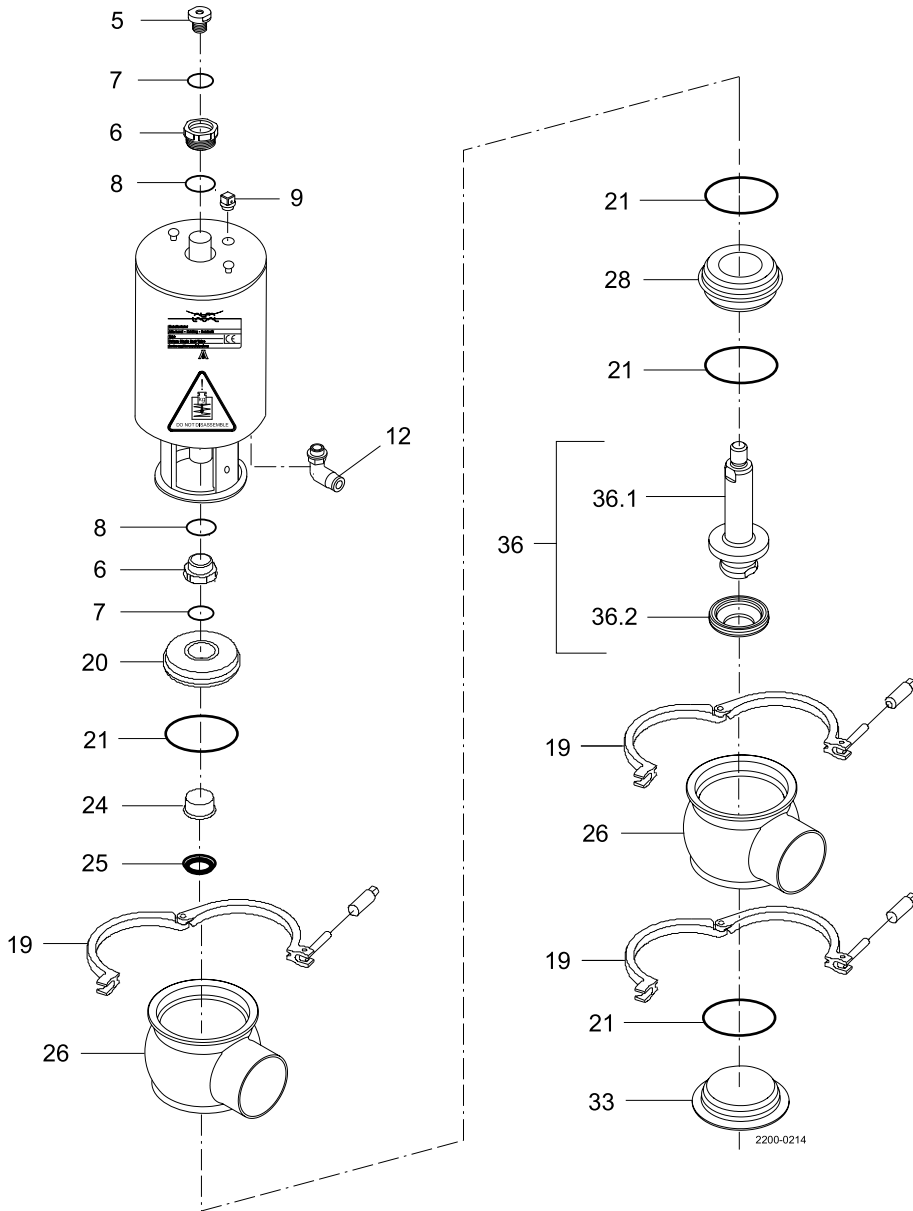

Valve body parts

Sealing element

20	1	Sealing element	9613127102	9613127102	9613127103	9613127104	9613127105	9613127106
21	Δ	O-ring, EPDM (standard) ...						
21	2	O-ring, NBR						
21	2	O-ring, FPM						
21	2	O-ring, FEPM						
		O-ring, set (10 pcs.) EPDM .	9614059422	9614059422	9614059425	9614059428	9614059431	9614059434
		O-ring, set (10 pcs.) HNBR .	9614059423	9614059423	9614059426	9614059429	9614059432	9614059435
		O-ring, set (10 pcs.) FPM ..	9614059424	9614059424	9614059427	9614059430	9614059433	9614059436
24	1	Bearing	9613125001	9613125001	9613125001	9613125001	9613125001	9613125001
25	Δ	Lip seal, EPDM (standard) ..						
25	1	Lip seal, NBR						
25	1	Lip seal, FPM						
25	1	Lip Seal, FEPM						
		Lip seal, set (10 pcs.) EPDM	9614059419	9614059419	9614059419	9614059419	9614059419	9614059419
		Lip seal, set (10 pcs.) HNBR	9614059420	9614059420	9614059420	9614059420	9614059420	9614059420
		Lip seal, set (10 pcs.) FPM .	9614059421	9614059421	9614059421	9614059421	9614059421	9614059421
33	1	Lower bonnet	9613130102	9613130102	9613130103	9613130104	9613130105	9613130106

Seat

21	Δ	O-ring, EPDM (standard) ...						
21	2	O-ring, NBR						
21	2	O-ring, FPM						
21	2	O-ring, FEPM						
		O-ring, set (10 pcs.) EPDM .	9614059422	9614059422	9614059425	9614059428	9614059431	9614059434
		O-ring, set (10 pcs.) HNBR .	9614059423	9614059423	9614059426	9614059429	9614059432	9614059435
		O-ring, set (10 pcs.) FPM ..	9614059424	9614059424	9614059427	9614059430	9614059433	9614059436
28	1	Seat	9613127501	9613127502	9613127503	9613127504	9613127505	9613127506

Clamp

19	3	Clamp	9612939303	9612939303	9612939304	9612939305	9612939306	9612939307

Valve body

26	2	Valve body, upper, 1 port ISO	9613139301	9613139303	9613139305	9613139307	9613139309	9613139311
26	2	Valve body, upper, 1 port DIN	9613139401	9613139403	9613139405	9613139407	9613139409	9613139411
26	2	Valve body, upper, 2 ports ISO	9613139302	9613139304	9613139306	9613139308	9613139310	9613139312
26	2	Valve body, upper, 2 ports DIN	9613139402	9613139404	9613139406	9613139408	9613139410	9613139412

Valve plug

36	1	Plug, shut off, complete	9613155801	9613155802	9613155803	9613155804	9613155805	9613155806
36.	1	Plug, shut off	9613147301	9613151101	9613151102	9613151103	9613151104	9613151105
36.	Δ	Plug seal, PTFE						
36.	2	Plug seal, set (10 pcs.) PTFE	9614059448	9614059449	9614059450	9614059451	9614059452	9614059453
36.	2	Plug seal, PEEK						
36.	1	Plug seal, set (10 pcs.) PEEK	8010024281	8010024282	8010024283	8010024284	8010024285	8010024286

Parts marked with □ are included in the service kits (actuator).

Parts marked with Δ are included in the service kits. (product wetted parts)

Recommended spare parts: Service kits.

TD700736/-3