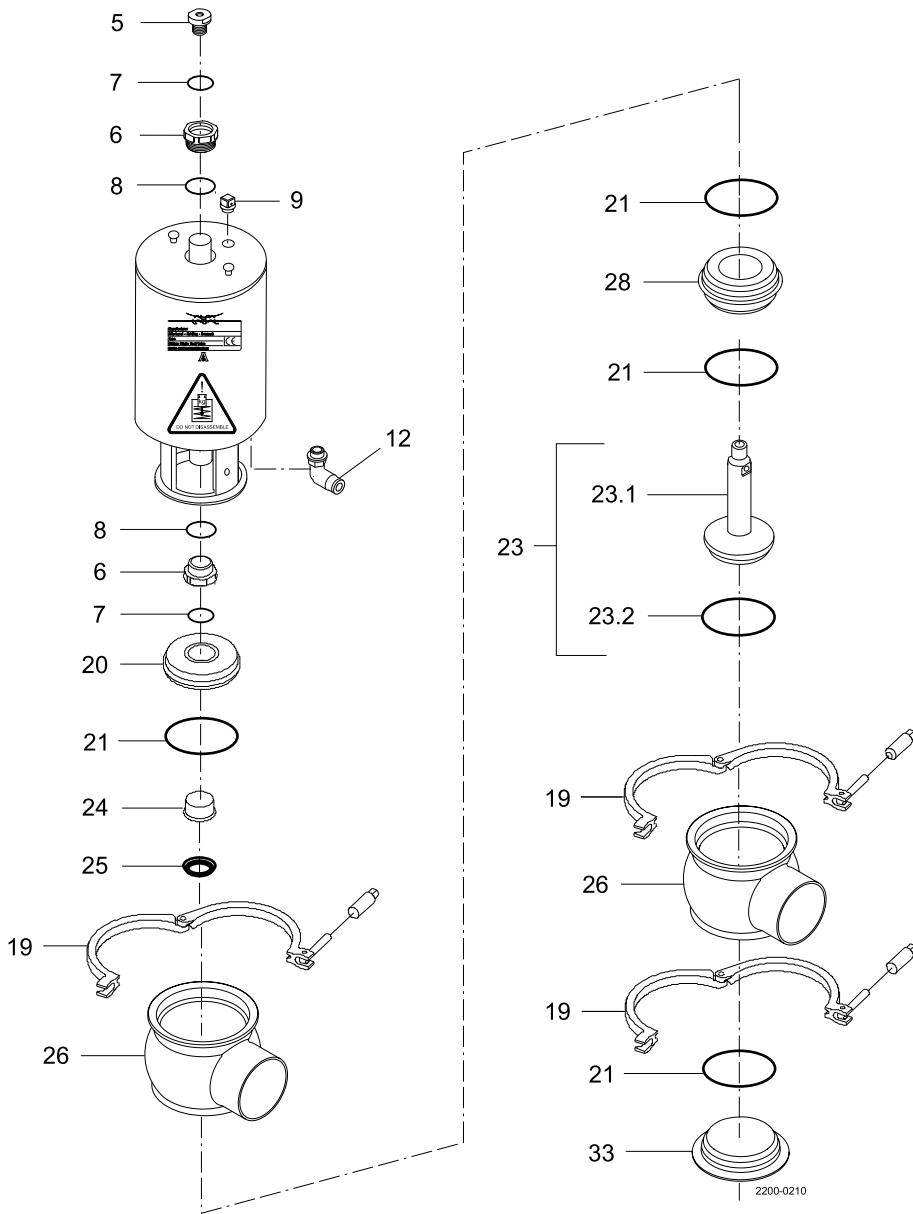

Spare Parts

Unique Single Seat Valve - Direct Acting

100004096-EN3

2024-11

Original manual

The information herein is correct at the time of issue but may be subject to change without prior notice

1. Unique SSV - Direct Acting - Shut-off Valve	4
2. Unique SSV - Direct Acting - Shut-off Valve, TR2	8

Valve body part

Sealing element

20	1	Sealing element	9613127102	9613127102	9613127103	9613127104	9613127105	9613127106
21	Δ	2 O-ring, EPDM (standard) ...						
21	2	O-ring, NBR						
21	2	O-ring, FPM						
		O-ring, set (10 pcs.) EPDM .	9614059422	9614059422	9614059425	9614059428	9614059431	9614059434
		O-ring, set (10 pcs.) HNBR .	9614059423	9614059423	9614059426	9614059429	9614059432	9614059435
		O-ring, set (10 pcs.) FPM ..	9614059424	9614059424	9614059427	9614059430	9614059433	9614059436
24	1	Bearing	9613125001	9613125001	9613125001	9613125001	9613125001	9613125001
25	Δ	1 Lip seal, EPDM (standard) ..						
25	1	Lip seal, NBR						
25	1	Lip seal, FPM						
		Lip seal, set (10 pcs.) EPDM	9614059419	9614059419	9614059419	9614059419	9614059419	9614059419
		Lip seal, set (10 pcs.) HNBR	9614059420	9614059420	9614059420	9614059420	9614059420	9614059420
		Lip seal, set (10 pcs.) FPM .	9614059421	9614059421	9614059421	9614059421	9614059421	9614059421
33	1	Lower bonnet						