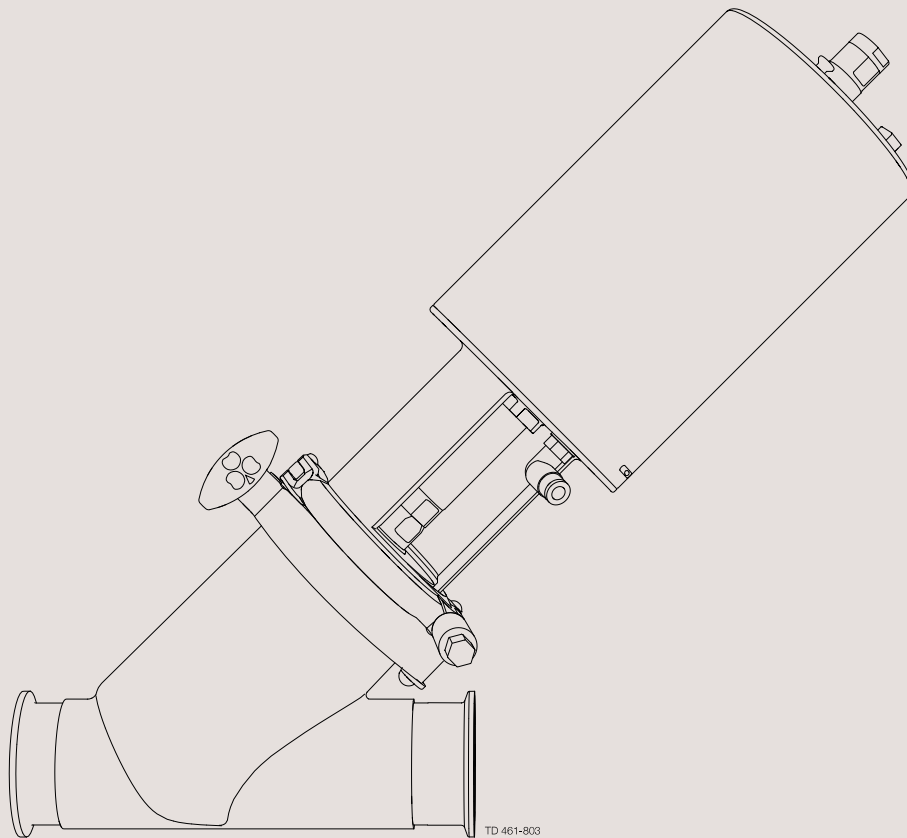

Spare Parts

Unique SSV - Y-body

ESE00587-ENUS11

2024-05

Original manual

The information herein is correct at the time of issue but may be subject to change without prior notice

1. Unique SSV - Y-body	4
2. Mounting tools	6