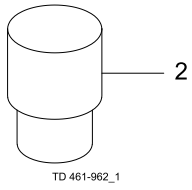

Unique SSV - Y-body

Pos	Qty	Denomination	2"	2½"	3"	4"
		Actuator, complete (NO)	9613163147	9613163148	9613154849	9613154850
		Actuator, complete (NC)	9613154852	9613163153	9613154854	9613154855
		Actuator, complete (A/A)	9613163157	9613163158	9613163159	9613163160
5	1	Adapter, plastic (- 0115)				
	1	Adapter, steel (0115 - 0518)				
	1	Adapter, steel (0518 -)	9615374701	9615374701	9615374701	9615374701
6	□	2 Bushing				
7	□	2 O-ring				
8	□	2 O-ring				
9	1	Plug	9613414101	9613414101	9613414101	9613414101
12	1(2	Air fitting	9611994682	9611994682	9611994682	9611994682
	)					
Clamp						
19	1	Clamp	9612939323	9612939324	9612939325	9612939326
61	1	Clamp, body	212207	755345	755114	270085
Bonnet						
20	1	Bonnet	9634072001	9634072101	9634072201	9634072301
62	♦	1 Gasket, EPDM (standard)				
	1	Gasket, Buna				
	1	Gasket, FPM				
		Gasket set, 10 pcs., EPDM	9614059454	9614059455	9614059456	9614059457
		Gasket set, 10 pcs., Buna	9614059458	9614059459	9614059460	9614059461
		Gasket set, 10 pcs., FPM	9614059462	9614059463	9614059464	9614059465
24	1	Bushing	9613125002	9613125002	9613125002	9613125002
25	♦	1 Lip seal, EPDM (standard)				
	1	Lip seal, HNBR				
	1	Lip seal, FPM				
		Lip seal, set (10 pcs.) EPDM	9614059419	9614059419	9614059419	9614059419
		Lip seal, set (10 pcs.) HNBR	9614059420	9614059420	9614059420	9614059420
		Lip seal, set (10 pcs.) FPM	9614059421	9614059421	9614059421	9614059421
Valve Body						
22	1	Valve body	623368	620754	625854	620235
Valve Plug						
36	1	Plug, complete	9613173001	9613173002	9613173003	9613173004
36.	1	Plug	9634075901	9634076001	9634076101	9634076201
1						
36.	♦	1 Plug seal, PTFE				
2						
	♦	1 Plug seal, PEEK				
		Plug seal, set (10 pcs.) PTFE	9614059466	9614059467	9614059468	9614059469
		Plug seal, set (10 pcs.) PEEK	8010040023	8010040024	8010040025	8010040026
			2"	2½"	3"	4"

Actuator						
□		Service kit	9611926500	9611926500	9611926500	9611926500
Product wetted parts						
♦		Service kit, EPDM/PTFE	9611926815	9611926816	9611926817	9611926818
♦		Service kit, HNBR/NBR/PTFE	9611926819	9611926820	9611926821	9611926822
♦		Service kit, FPM/PTFE	9611926823	9611926824	9611926825	9611926826
♦		Service kit, EPDM/PEEK	8010041575	8010041578	8010041581	8010041584
♦		Service kit, HNBR/PEEK	8010041576	8010041579	8010041582	8010041585
♦		Service kit, FPM/PEEK	8010041577	8010041580	8010041583	8010041586

Recommended spare parts: Service kits
Parts marked with □♦ are included in the service kits.

TD900479/5