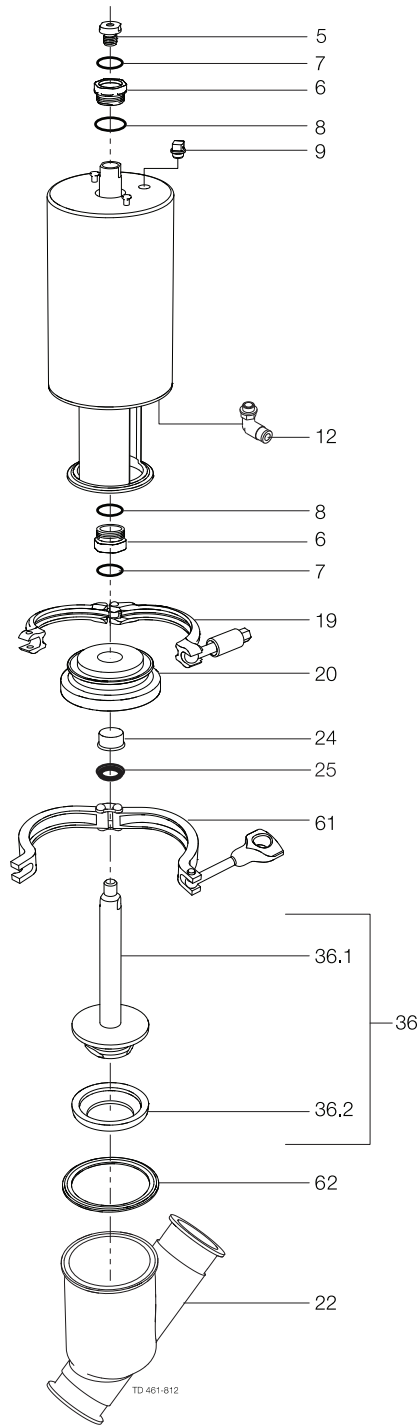

Spare Parts

Unique SSV - Y-body

ESE00587-ENUS11

2024-05

Original manual

The information herein is correct at the time of issue but may be subject to change without prior notice

1. Unique SSV - Y-body	4
2. Mounting tools	6