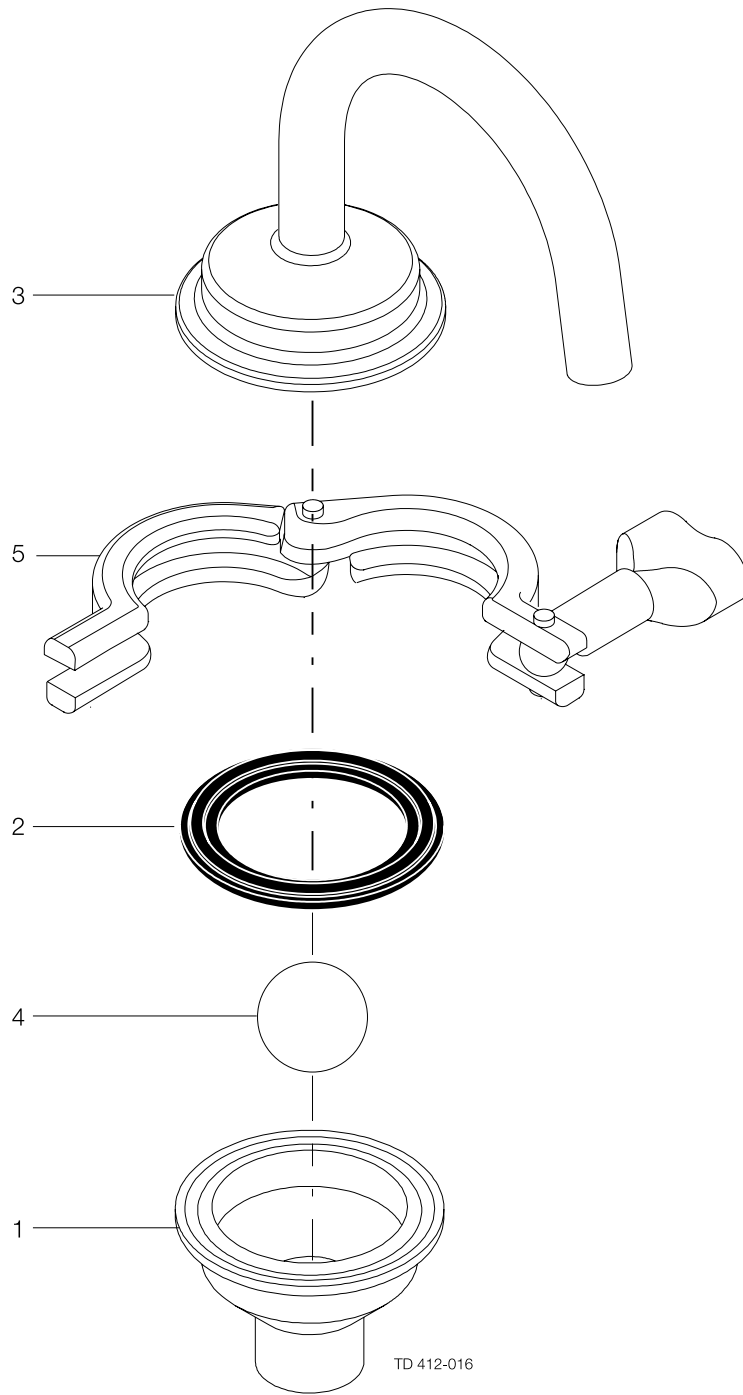

Spare Parts

LKUV-2 Air-Relief Valve

TD 412-015

Pos.	Qty.	Denomination
		Complete valve 9613-4269-01
1	1	Lower valve body Please buy a complete new valve
2	◆ 1	Seal, EPDM (standard)
	1	Seal, NBR (Buna N)
	1	Seal, FPM (SFY)
3	1	Upper valve body Please buy a complete new valve
4	◆ 1	Ball
5	1	Clamp 211053
◆		Service kit, EPDM (standard) 9611-92-4199
		Service kit, NBR (Buna N)..... 9611-92-4200
		Service kit, FPM (SFY) 9611-92-4201

Parts marked with ◆ are included in the service kit
 Recommended spare parts: Service kits

TD 900459