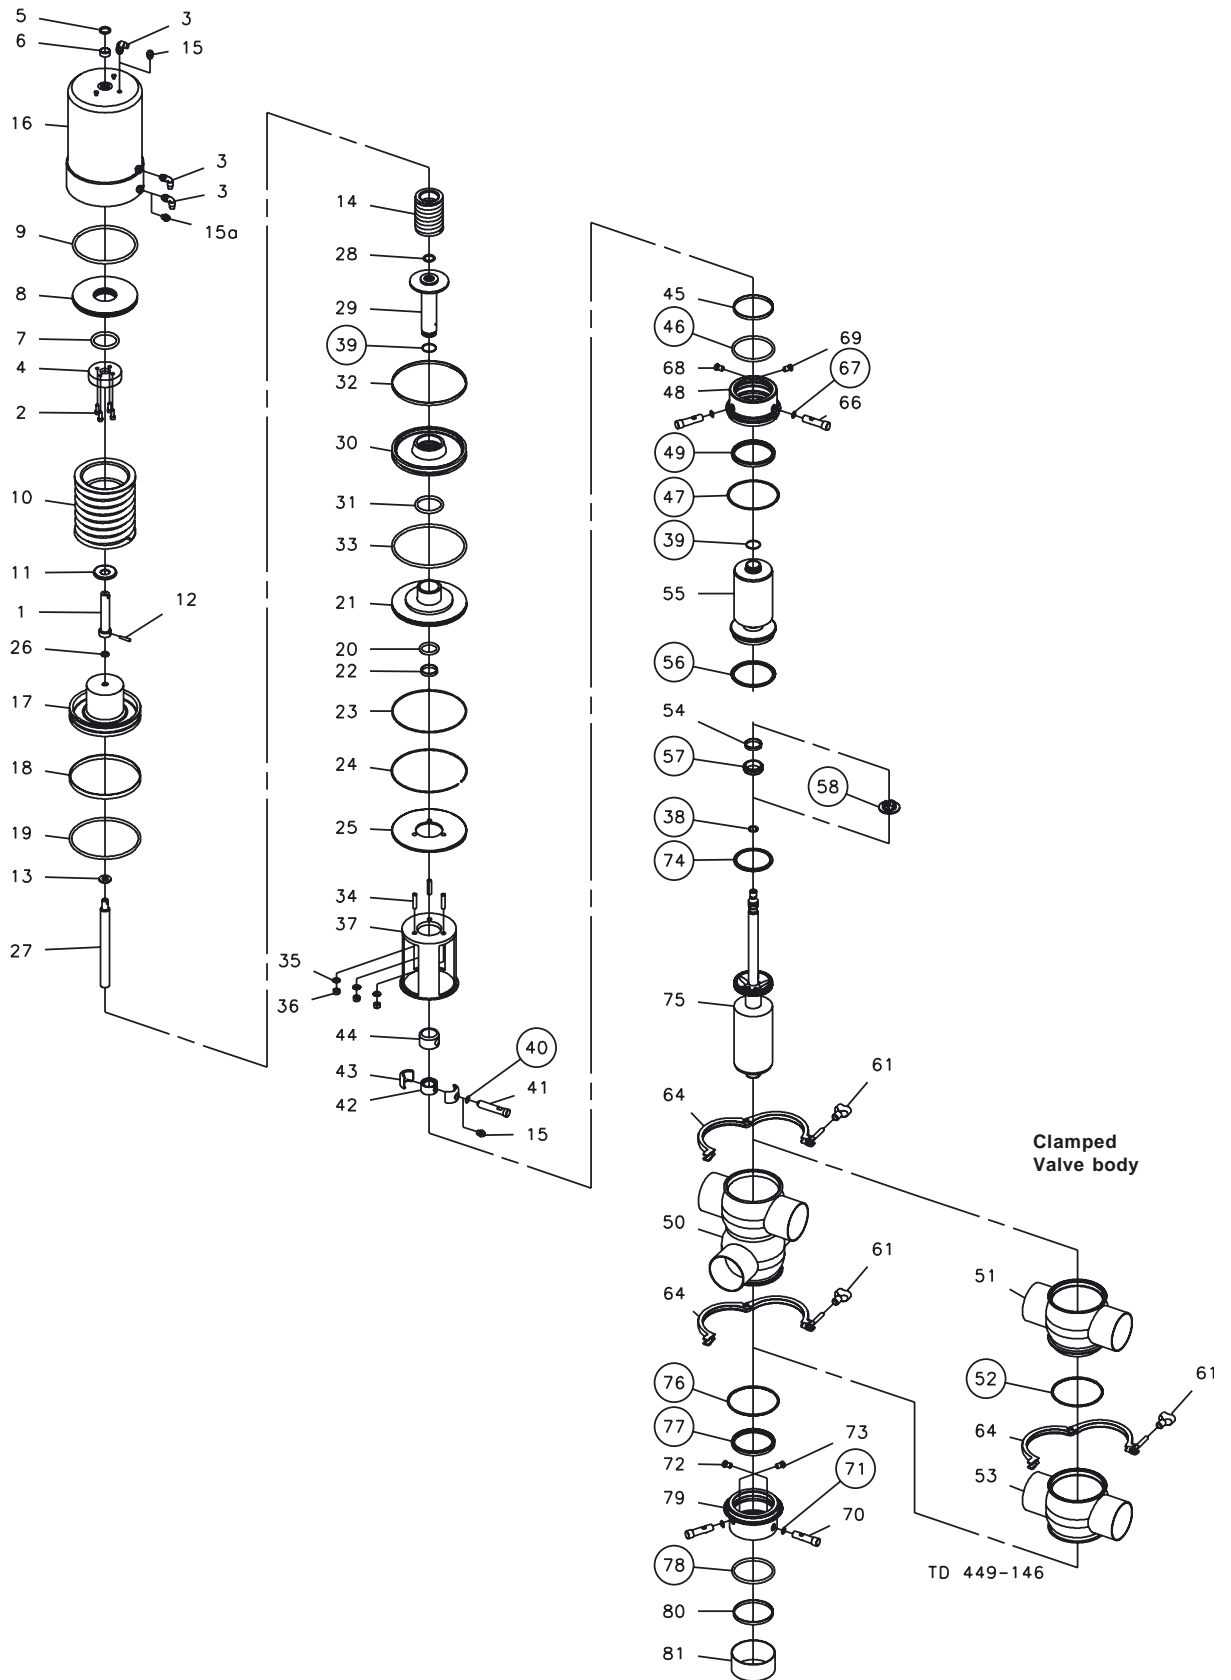

Unique Exploded drawing

10

○ = Wear parts

Unique Sanitary Mixproof Valve

Parts for Standard Valves

Serial numbers below 1030000 - manufactured before 1. October 2003