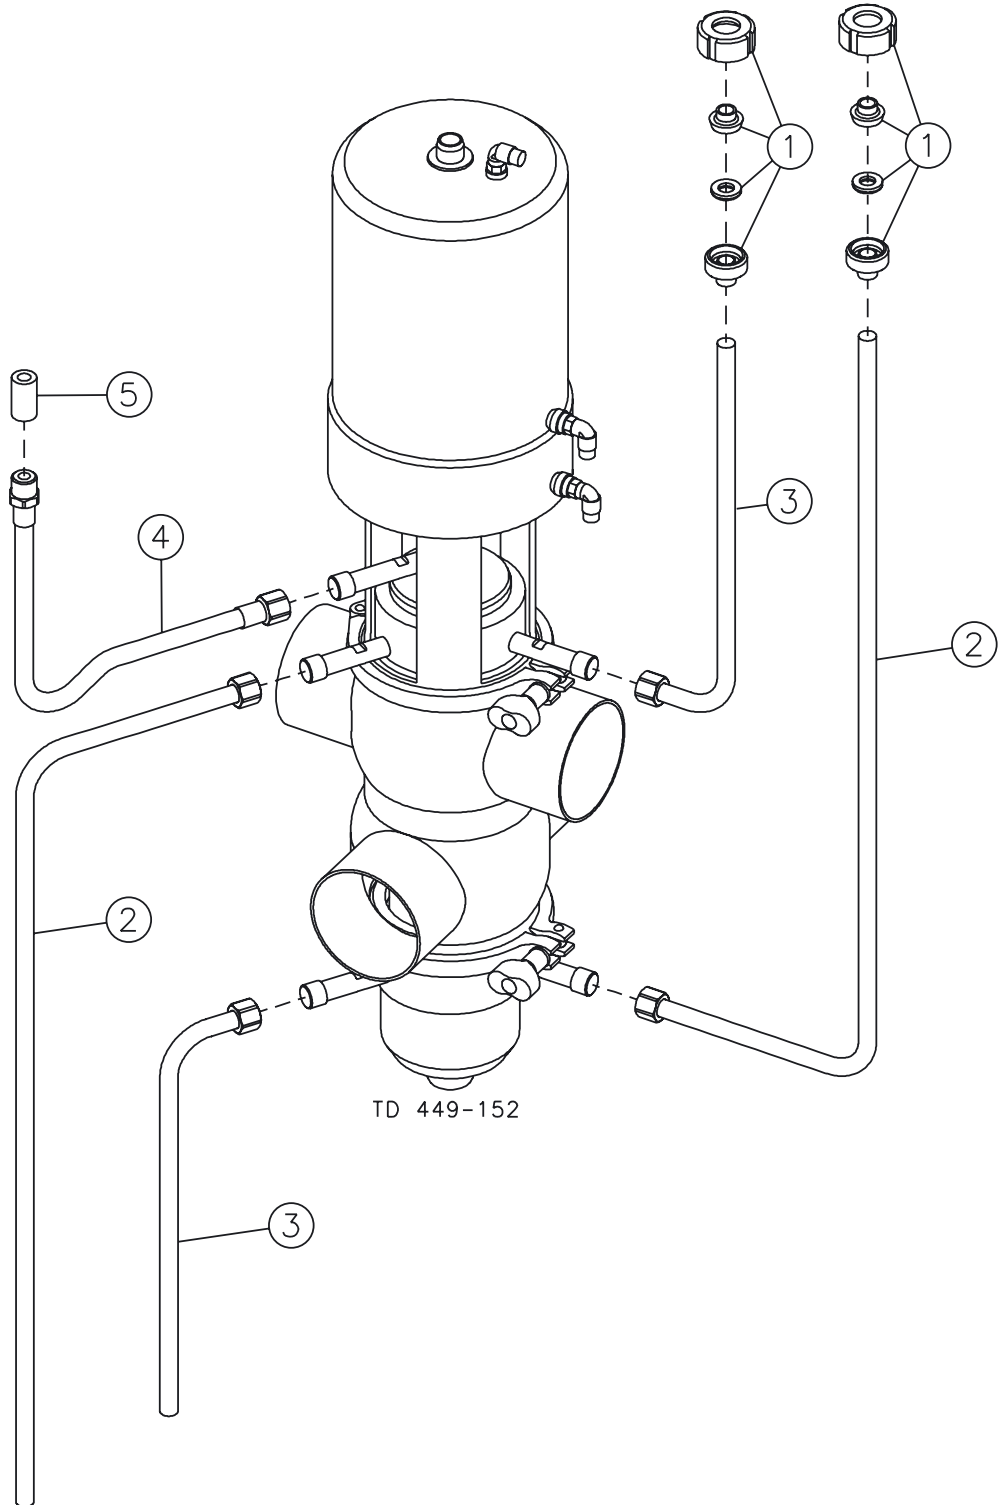

Installation Kit H and B for *Unique* Sanitary Mixproof Valve

40

Installation Kit H and B for *Unique* Sanitary Mixproof Valve

Installation kit H			9613-0557-03
Pos.	Qty.	Denomination	
1	1	DIN union DN10	9611-30-579-1
	1	Nut, DN10	9611-30-642-0
	1	Welding liner DIN, DN10	9611-30-595-0
	1	Packing NBR, DN10	527346-01
	1	Male part DIN, DN10	9611-30-590-0
2	1	12 mm CIP pipe long	31357-1001-4
3	1	12 mm CIP pipe	31357-1001-3

Installation kit B			31357-0746-6
Pos.	Qty.	Denomination	
4	1	Hose PTFE w. s.s. weave	31357-0745-1
5	1	Welding socket	9611-99-0917