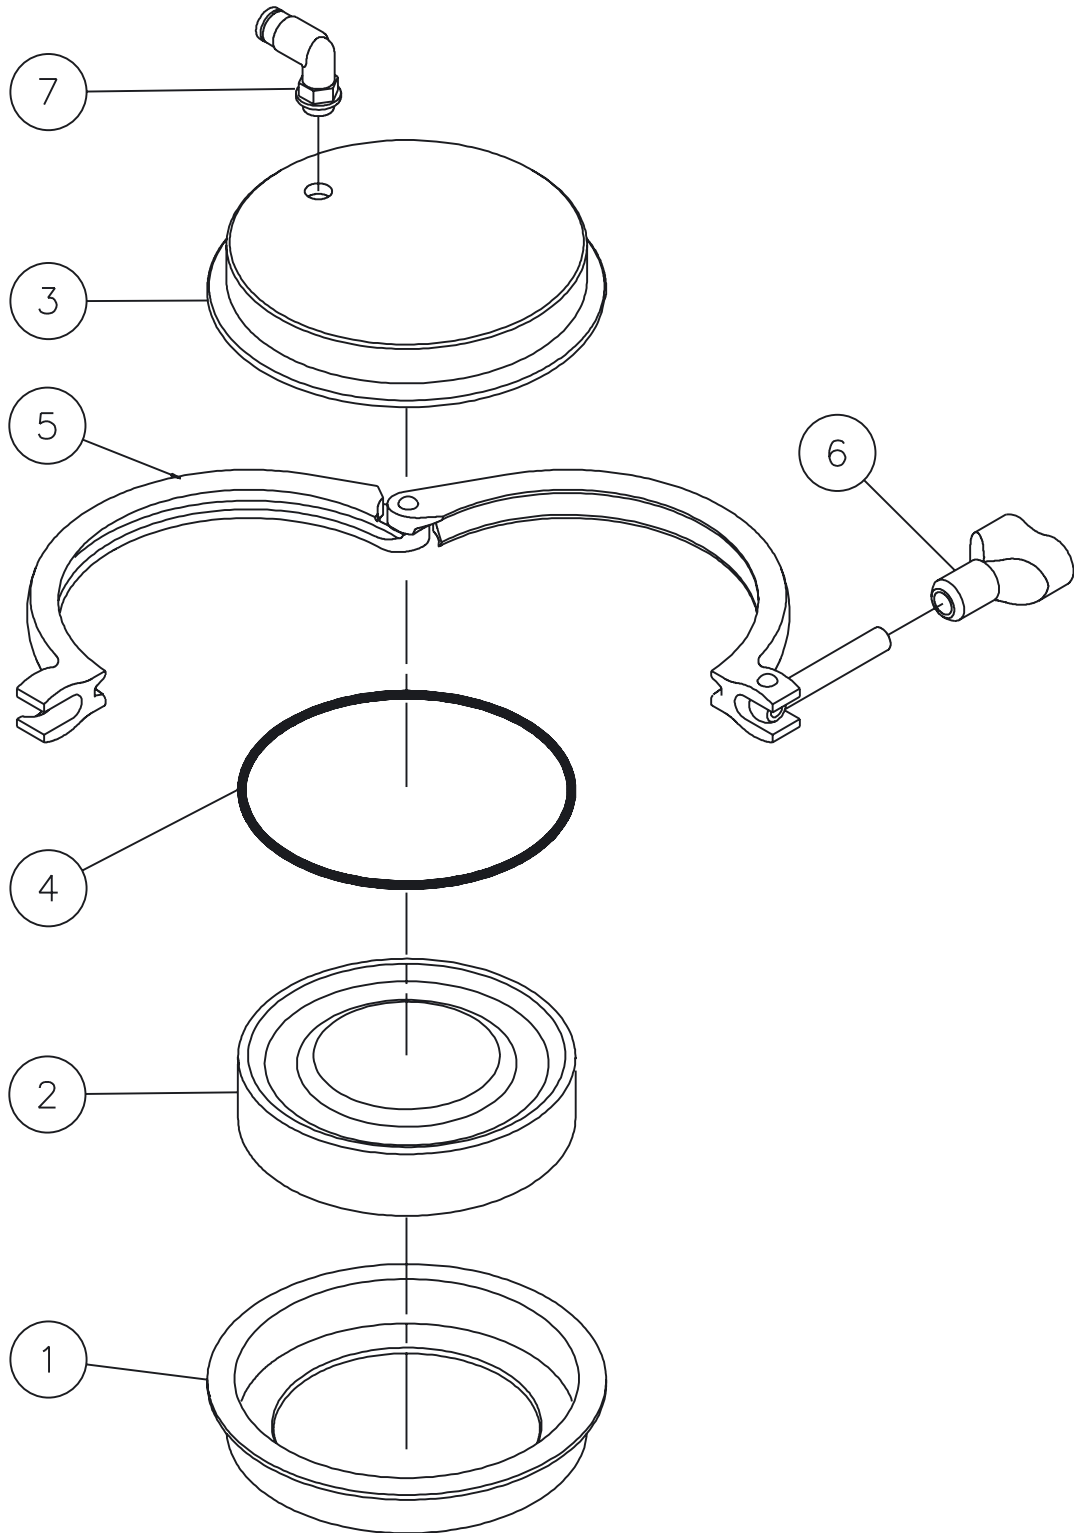

Axial Installation Tool for *Unique* Sanitary Mixproof Valve

42

TD 449-038

CONTACT CSI FOR MORE INFORMATION | CSIDESIGNS.COM | SALES@CSIDESIGNS.COM | 417.831.1411

Reg.: 2003-10
Intro.: 2000-01

Axial Installation Tool for *Unique* Sanitary Mixproof Valve

Serial number below 1030000 - manufactured before 1. October 2003

		1½"	2½"	4"	
		2"	3"	Sch.5 4"	
		Sch.5 2"	Sch.5 3"	Sch.5 5"	
		Sch.5 6"			
Pos.	Qty.	Denomination	9613-0505-01	9613-0505-02	9613-0505-03
1	1	Lower Part	9613-0502-01	9613-0506-01	9613-0509-01
2	1	Piston	9613-0504-01	9613-0508-01	9613-0511-01
3	1	Upper Part	9613-0503-01	9613-0503-01	9613-0510-01
4	1	O-ring, NBR	9611-99-3703	9611-99-3703	9611-99-3349
5	1	Clamp	9613-0216-01	9613-0216-01	9613-0217-01
6	1	Wingnut	9612-5580-01	9612-5580-01	9612-5580-01
7	1	Air fitting	9611-99-1988	9611-99-1988	9611-99-1988

Serial number above 1030000 - manufactured after 1. October 2003

		1½"	2½"	4"	Sch.5 5"	
		2"	3"	Sch.5 4"	Sch.5 6"	
		Sch.5 2"	Sch.5 3"			
Pos.	Qty.	Denomination	9613-0505-01	9613-0505-02	9613-0505-08	9613-0505-03
1	1	Lower Part	9613-0502-01	9613-0506-01	9613-0509-02	9613-0509-01
2	1	Piston	9613-0504-01	9613-0508-01	9613-0511-02	9613-0511-01
3	1	Upper Part	9613-0503-01	9613-0503-01	9613-0510-01	9613-0510-01
4	1	O-ring, NBR	9611-99-3703	9611-99-3703	9611-99-3349	9611-99-3349
5	1	Clamp	9613-0216-01	9613-0216-01	9613-0217-01	9613-0217-01
6	1	Wingnut	9612-5580-01	9612-5580-01	9612-5580-01	9612-5580-01
7	1	Air fitting	9611-99-1988	9611-99-1988	9611-99-1988	9611-99-1988

900-115/3