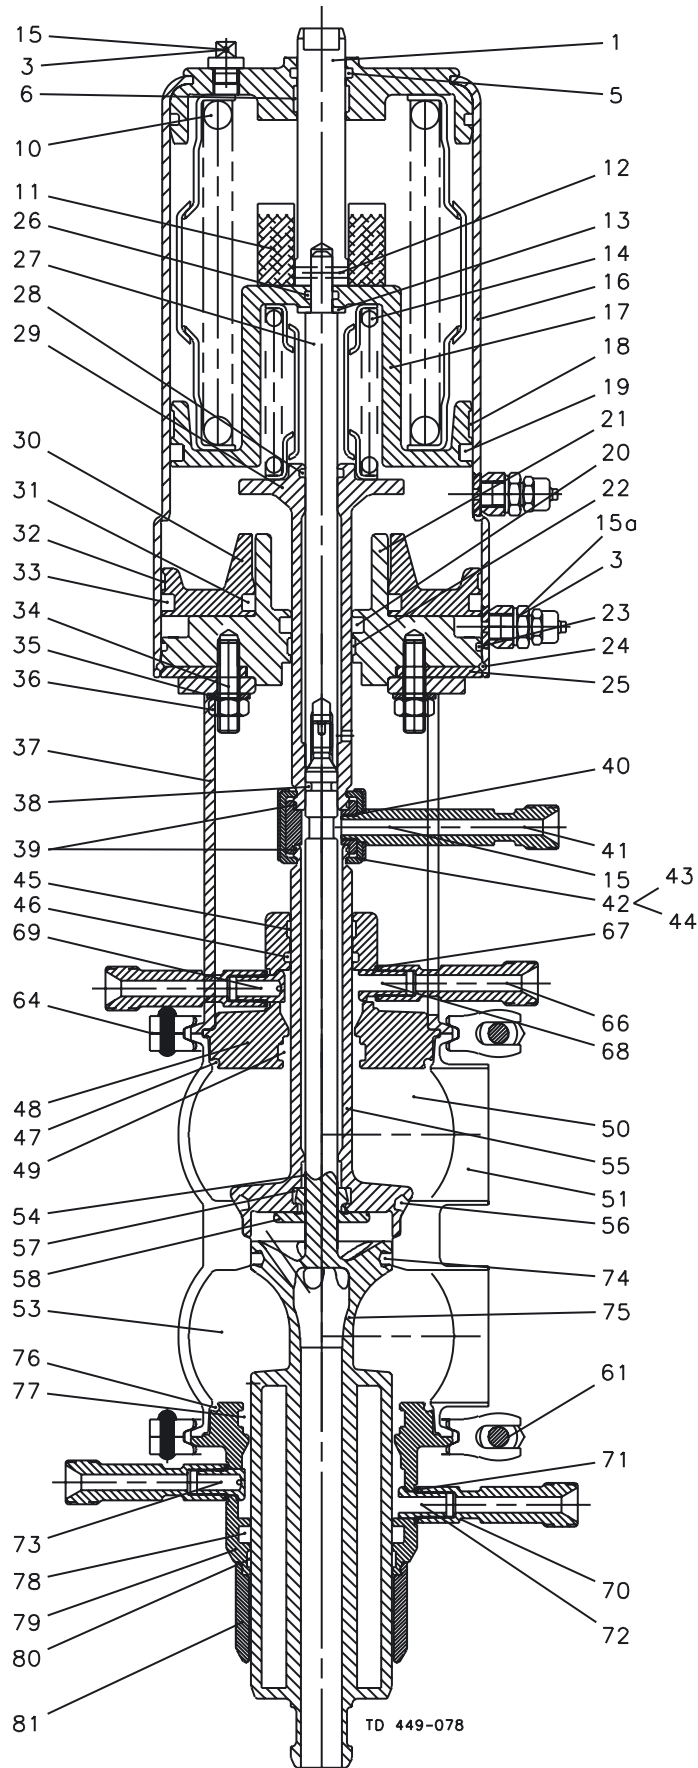

Unique
Sanitary Mixproof Valve

ø120

2

Wear Parts for Standard Valves

Serial numbers below 1030000 - manufactured before 1. October 2003

Pos.	Qty.	Denomination	1 1/2"	2" Sch. 5 2"
38	1	O-ring, EPDM	9611-99-3555	9611-99-3555
39	2	O-ring, EPDM	9611-99-3492	9611-99-3492
40	1	O-ring, EPDM	9611-99-3119	9611-99-3119
46	1	O-ring, EPDM for Plug Set-up 1,3,5,7	9611-99-3655	9611-99-3653
	1	O-ring, EPDM for Plug Set-up 2,4,6,8	9611-99-3655	9611-99-3650
47	1	O-ring, EPDM	9611-99-3628	9611-99-3632
	1	O-ring, NBR	9611-99-3629	9611-99-3633
	1	O-ring, FPM	9611-99-3630	9611-99-3634
	1	O-ring, HNBR	9611-99-3631	9611-99-3635
49	1	Lip seal, EPDM for Plug Set-up 1,3,5,7,9,11,13,15	9613-0085-16	9613-0085-01
	1	Lip seal, NBR for Plug Set-up 1,3,5,7,9,11,13,15	9613-0085-17	9613-0085-02
	1	Lip seal, FPM for Plug Set-up 1,3,5,7,9,11,13,15	9613-0085-18	9613-0085-03
	1	Lip seal; HNBR for Plug Set-up 1,3,5,7,9,11,13,15	9613-0085-19	9613-0085-04
	1	Lip seal, EPDM for Plug Set-up 2,4,6,8,10,12,14,16	9613-0085-16	9613-0085-21
	1	Lip seal, NBR for Plug Set-up 2,4,6,8,10,12,14,16	9613-0085-17	9613-0085-22
	1	Lip seal, FPM for Plug Set-up 2,4,6,8,10,12,14,16	9613-0085-18	9613-0085-23
	1	Lip seal; HNBR for Plug Set-up 2,4,6,8,10,12,14,16	9613-0085-19	9613-0085-24
56	1	Seal ring, EPDM	9613-0086-06	9613-0086-06
	1	Seal ring, NBR	9613-0332-14	9613-0332-14
	1	Seal ring, FPM	9613-0086-14	9613-0086-14
	1	Seal ring, HNBR	9613-0086-05	9613-0086-05
57	1	Lip seal, EPDM	9613-0087-06	9613-0087-06
	1	Lip seal, NBR	9613-0087-07	9613-0087-07
	1	Lip seal, FPM	9613-0087-08	9613-0087-08
	1	Lip seal; HNBR	9613-0087-09	9613-0087-09
58	1	Spray nozzle, PVDF	9613-0088-01	9613-0088-01
67	2	O-ring, EPDM	9611-99-3119	9611-99-3119
71	2	O-ring, EPDM	9611-99-3119	9611-99-3119
74	1	Seal ring, EPDM	9613-0331-06	9613-0331-06
	1	Seal ring, NBR	9613-0331-14	9613-0331-14
	1	Seal ring, FPM	9613-0331-05	9613-0331-05
	1	Seal ring, HNBR	9613-0089-05	9613-0089-05
76	1	O-ring, EPDM	9611-99-3628	9611-99-3632
	1	O-ring, NBR	9611-99-3629	9611-99-3633
	1	O-ring, FPM	9611-99-3630	9611-99-3634
	1	O-ring, HNBR	9611-99-3631	9611-99-3635
77	1	Lip seal, EPDM for Plug Set-up 1,2,7,8,9,10,15,16	9613-0085-16	9613-0085-01
	1	Lip seal, NBR for Plug Set-up 1,2,7,8,9,10,15,16	9613-0085-17	9613-0085-02
	1	Lip seal, FPM for Plug Set-up 1,2,7,8,9,10,15,16	9613-0085-18	9613-0085-03
	1	Lip seal; HNBR for Plug Set-up 1,2,7,8,9,10,15,16	9613-0085-19	9613-0085-04
	1	Lip seal, EPDM for Plug Set-up 3,4,5,6,11,12,13,14	9613-0085-16	9613-0085-21
	1	Lip seal, NBR for Plug Set-up 3,4,5,6,11,12,13,14	9613-0085-17	9613-0085-22
	1	Lip seal, FPM for Plug Set-up 3,4,5,6,11,12,13,14	9613-0085-18	9613-0085-23
	1	Lip seal; HNBR for Plug Set-up 3,4,5,6,11,12,13,14	9613-0085-19	9613-0085-24
78	1	O-ring, EPDM for Plug Set-up 7,8,15,16	9611-99-3655	9611-99-3653
	1	O-ring, EPDM for Plug Set-up 5,6,13,14	9611-99-3655	9611-99-3650
Extra parts if clamped valve body				
52	1	O-ring, EPDM	9611-99-3628	9611-99-3632
	1	O-ring, NBR	9611-99-3629	9611-99-3633
	1	O-ring, FPM	9611-99-3630	9611-99-3634
	1	O-ring, HNBR	9611-99-3631	9611-99-3635