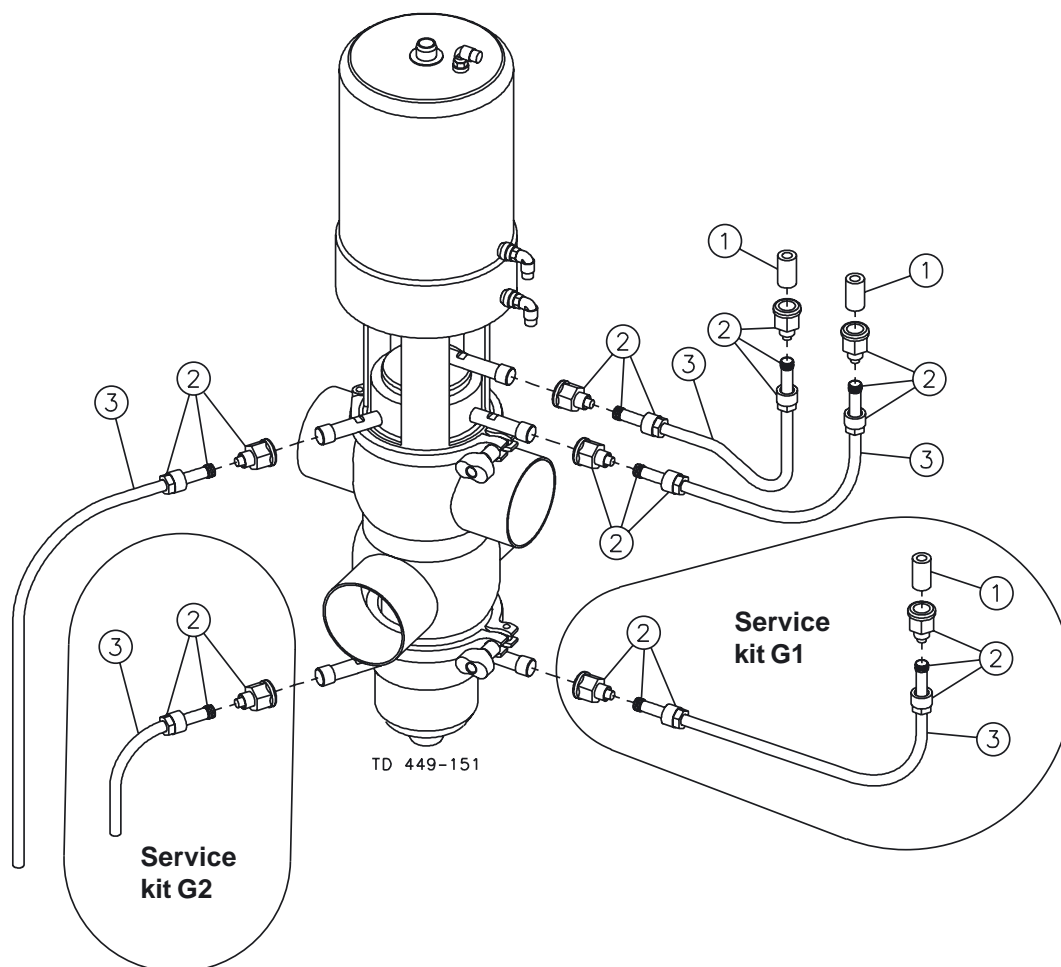

36

Installation Kit C for *Unique* Sanitary Mixproof Valve

Pos.	Qty.	Denomination	31357-1005-3
1	1	Welding liner	31357-0743-1
2	1	Nut	31357-0744-1

Installation Kit G for *Unique* Sanitary Mixproof Valve

38