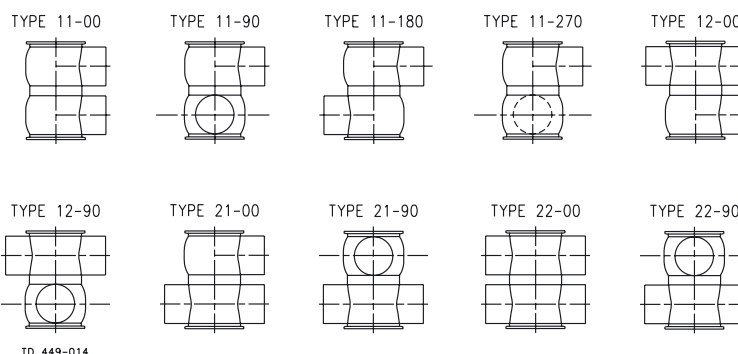

Clamped valve body

51¹⁾	1	Valve body, upper, 1 port	9613-0580-37	9613-0582-43	9613-0582-07	9613-0582-09
51	1	Valve body, upper, 2 ports	9613-0580-38	9613-0582-44	9613-0582-08	9613-0582-10
53	1	Valve body, lower, 1 port	9613-0583-11	9613-0585-05	9613-0585-07	9613-0585-09
53	1	Valve body, lower, 2 ports	9613-0583-12	9613-0585-06	9613-0585-08	9613-0585-10
51²⁾	1	Valve body, upper, 1 port	9613-0580-39	9613-0582-45	9613-0582-21	9613-0582-23
51	1	Valve body, upper, 2 ports	9613-0580-40	9613-0582-46	9613-0582-22	9613-0582-24
53	1	Valve body, lower, 1 port	9613-0583-23	9613-0585-19	9613-0585-21	9613-0585-23
53	1	Valve body, lower, 2 ports	9613-0583-24	9613-0585-20	9613-0585-22	9613-0585-24
51³⁾	1	Valve body, upper, 1 port	9613-0580-41	9613-0582-47	9613-0582-35	9613-0582-37
51	1	Valve body, upper, 2 ports	9613-0580-42	9613-0582-48	9613-0582-36	9613-0582-38
53	1	Valve body, lower, 1 port	9613-0583-35	9613-0585-33	9613-0585-35	9613-0585-37
53	1	Valve body, lower, 2 ports	9613-0583-36	9613-0585-34	9613-0585-36	9613-0585-38

1) External and internal blasted
  2) External blasted/internal polished
  3) External and internal polished