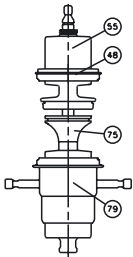

Plug set-up 14

EPDM	9611-92-6101	9611-92-6157	9611-92-6221	9611-92-6285	9611-92-6386
NBR	9611-92-6102	9611-92-6158	9611-92-6222	9611-92-6286	9611-92-6387
FPM	9611-92-6103	9611-92-6159	9611-92-6223	9611-92-6287	9611-92-6388
HNBR	9611-92-6104	9611-92-6160	9611-92-6224	9611-92-6288	9611-92-6389