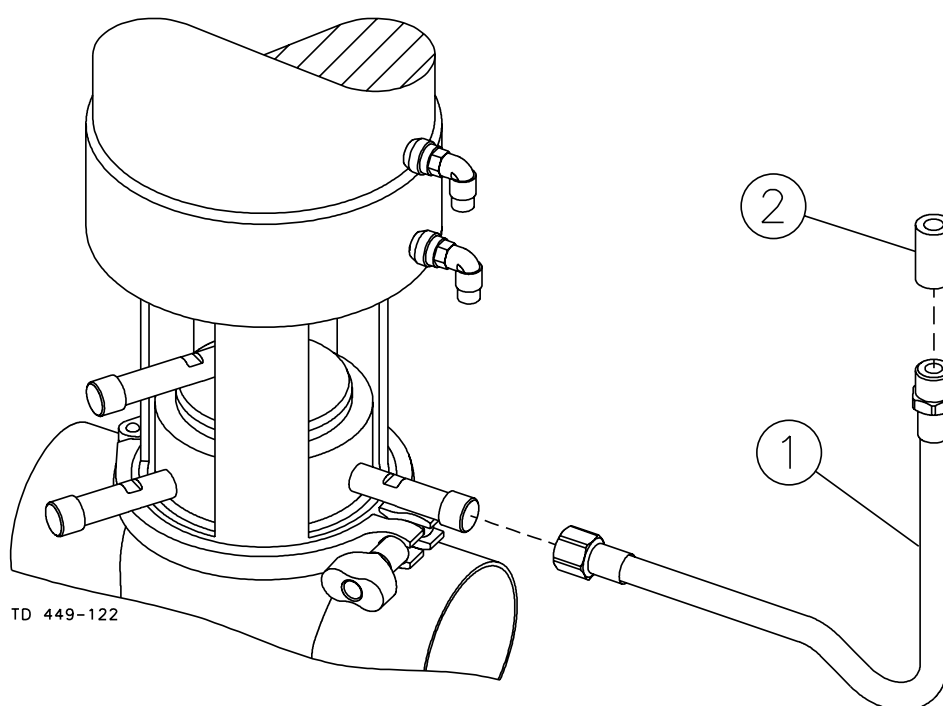

Installation Kit B for *Unique* Sanitary Mixproof Valve

34

Installation Kit B for *Unique* Sanitary Mixproof Valve

Pos.	Qty.	Denomination	31357-0746-6
1	1	Hose PTFE w. s.s. weave	31357-0745-1
2	1	Welding socket	9611-99-0917