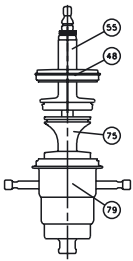

① Serial no. below 1030000 - manufactured before 1. October 2003

② Serial no. above 1030000 - manufactured after 1. October 2003

NOTE! If clamped valve body an extra o-ring (pos. 52) is required.

**Service kits for Product Wetted Parts
When Mixing with Sch. 5 5" and Sch. 5 6"**

Denomination	1½"	2½" 2" Sch. 5 2"	①		②	
			3" Sch. 5 3"	4" Sch. 5 4"	4" Sch. 5 4"	4" Sch. 5 4"

Plug set-up 13

EPDM		9611-92-6153	9611-92-6217	9611-92-6281	9611-92-6378
NBR		9611-92-6154	9611-92-6218	9611-92-6282	9611-92-6379
FPM		9611-92-6155	9611-92-6219	9611-92-6283	9611-92-6380
HNBR		9611-92-6156	9611-92-6220	9611-92-6284	9611-92-6381