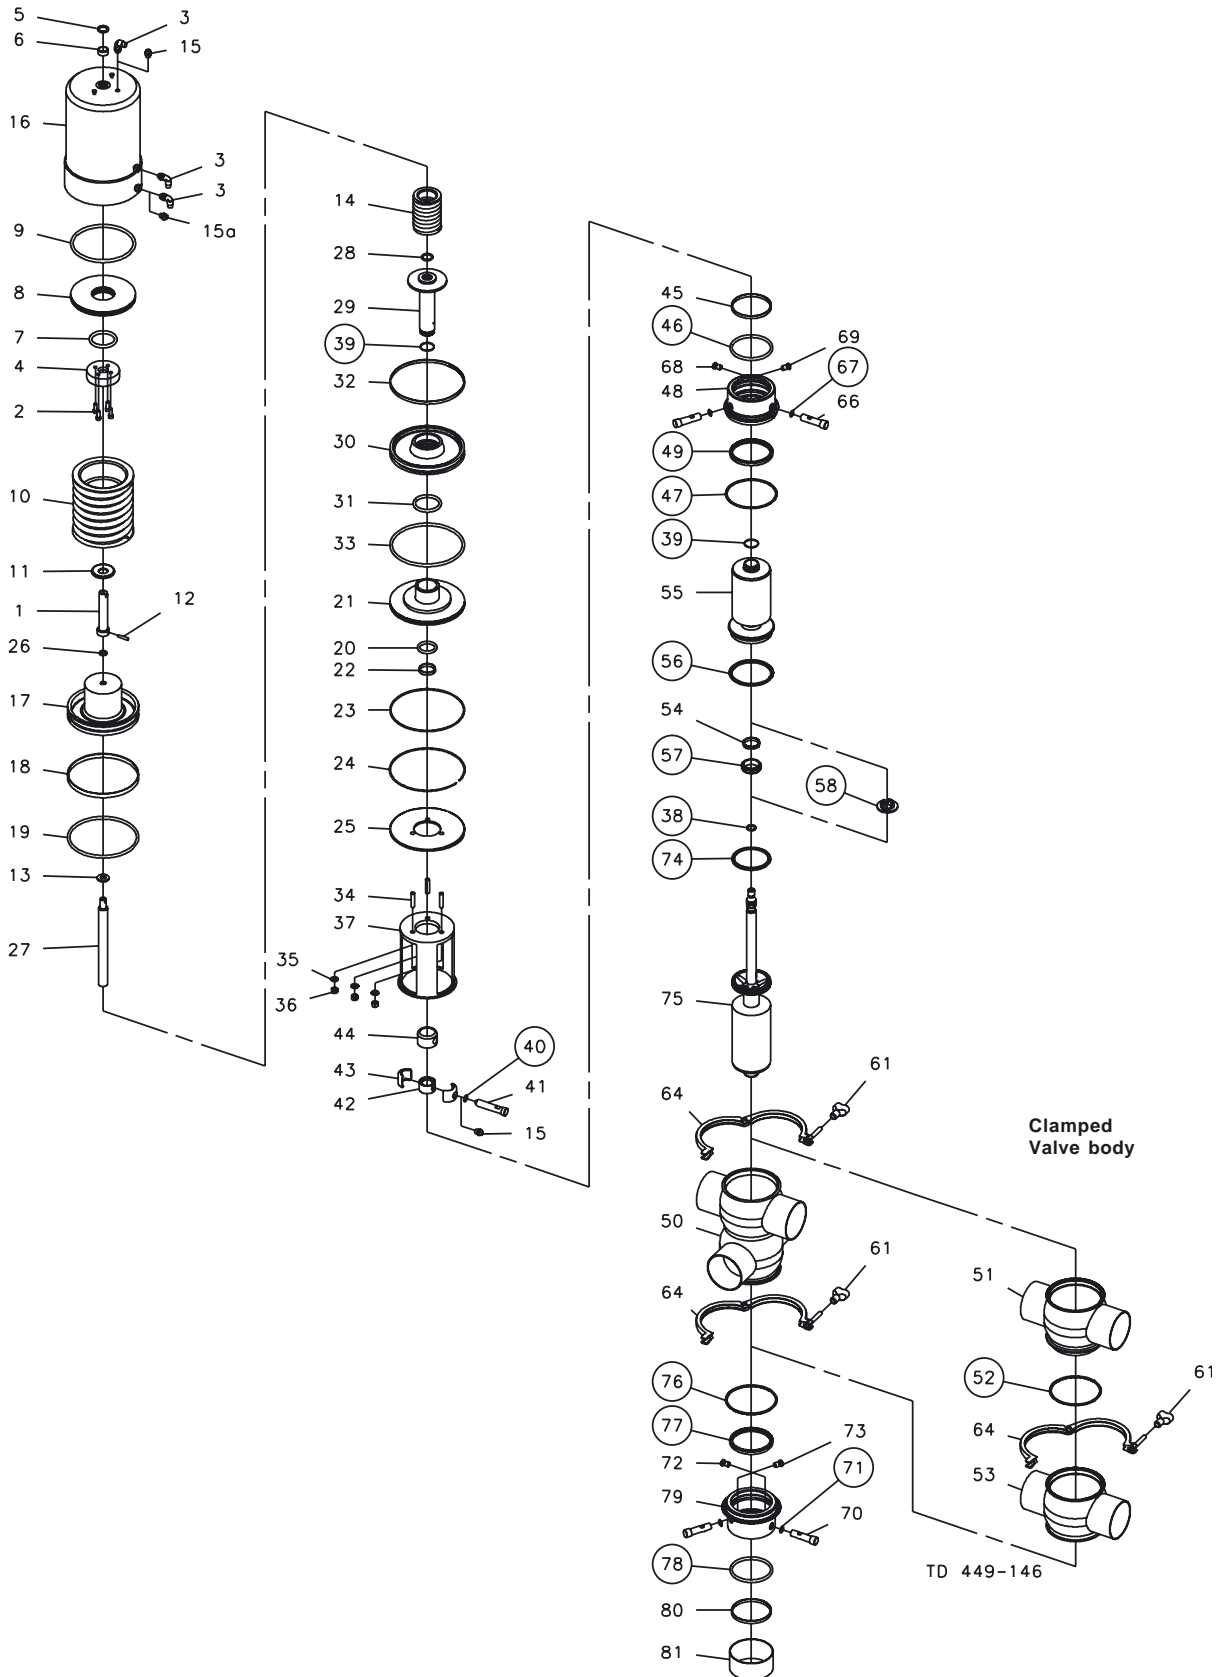

Unique Exploded drawing

14

Unique Sanitary Mixproof Valve

Parts for Standard Valves

Serial numbers below 1030000 - manufactured before 1. October 2003