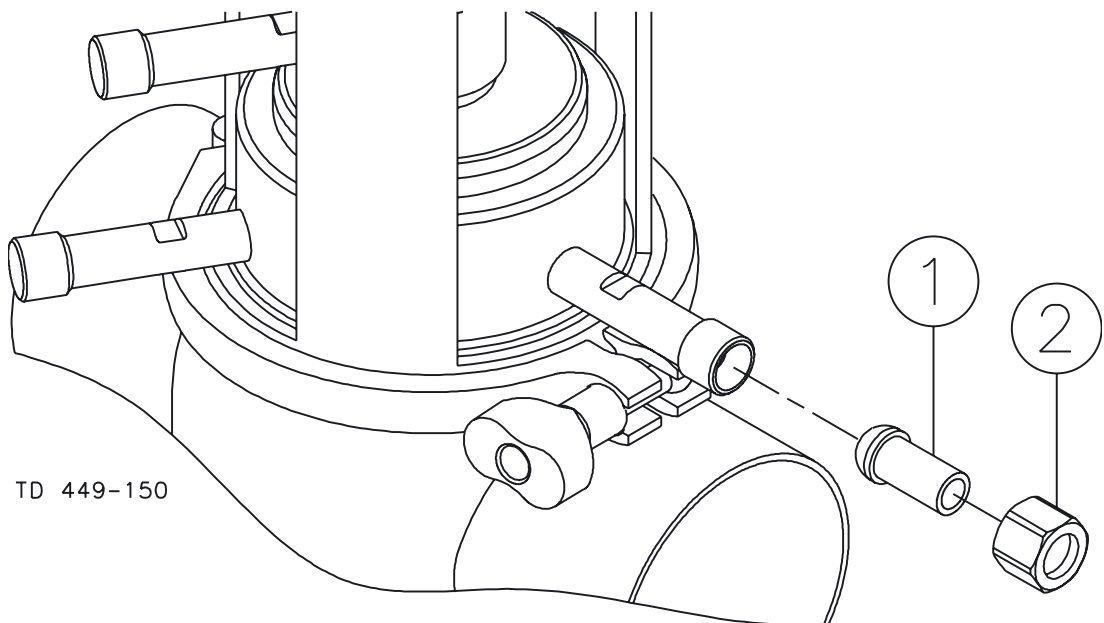

Installation Kit C for *Unique* Sanitary Mixproof Valve

36

Installation Kit C for *Unique* Sanitary Mixproof Valve

Pos.	Qty.	Denomination	31357-1005-3
1	1	Welding liner	31357-0743-1
2	1	Nut	31357-0744-1