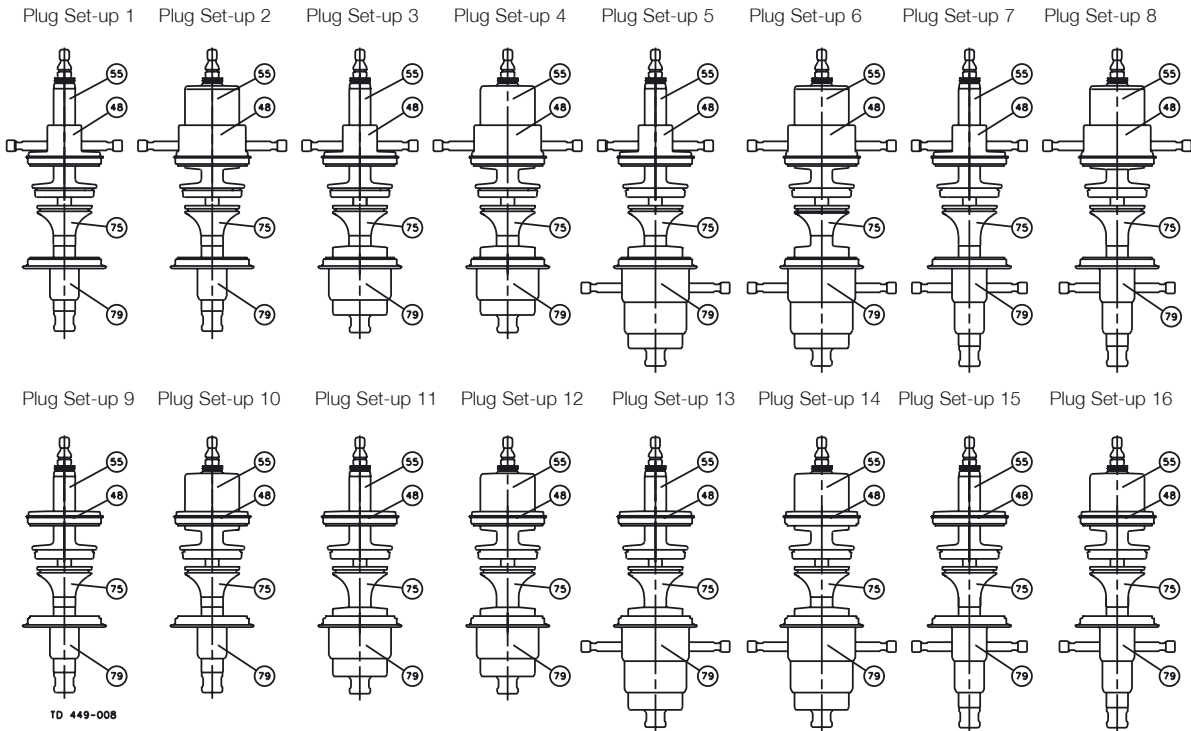

Plug Set-up

TD 449-008

1. Find your plug/sealings element set-up
2. Find the right connection between type and Pos. no. in the table and you have the part no.

An Example:

1. Size DN 80, Plug set-up type 5
2. Pos. no. 55/type 5 has the part no. 9613-0082-02

Plug set-up 9 for Basic
Plug set-up 11 for Seat-Clean
Plug set-up 6 for High Clean/Ultra Clean