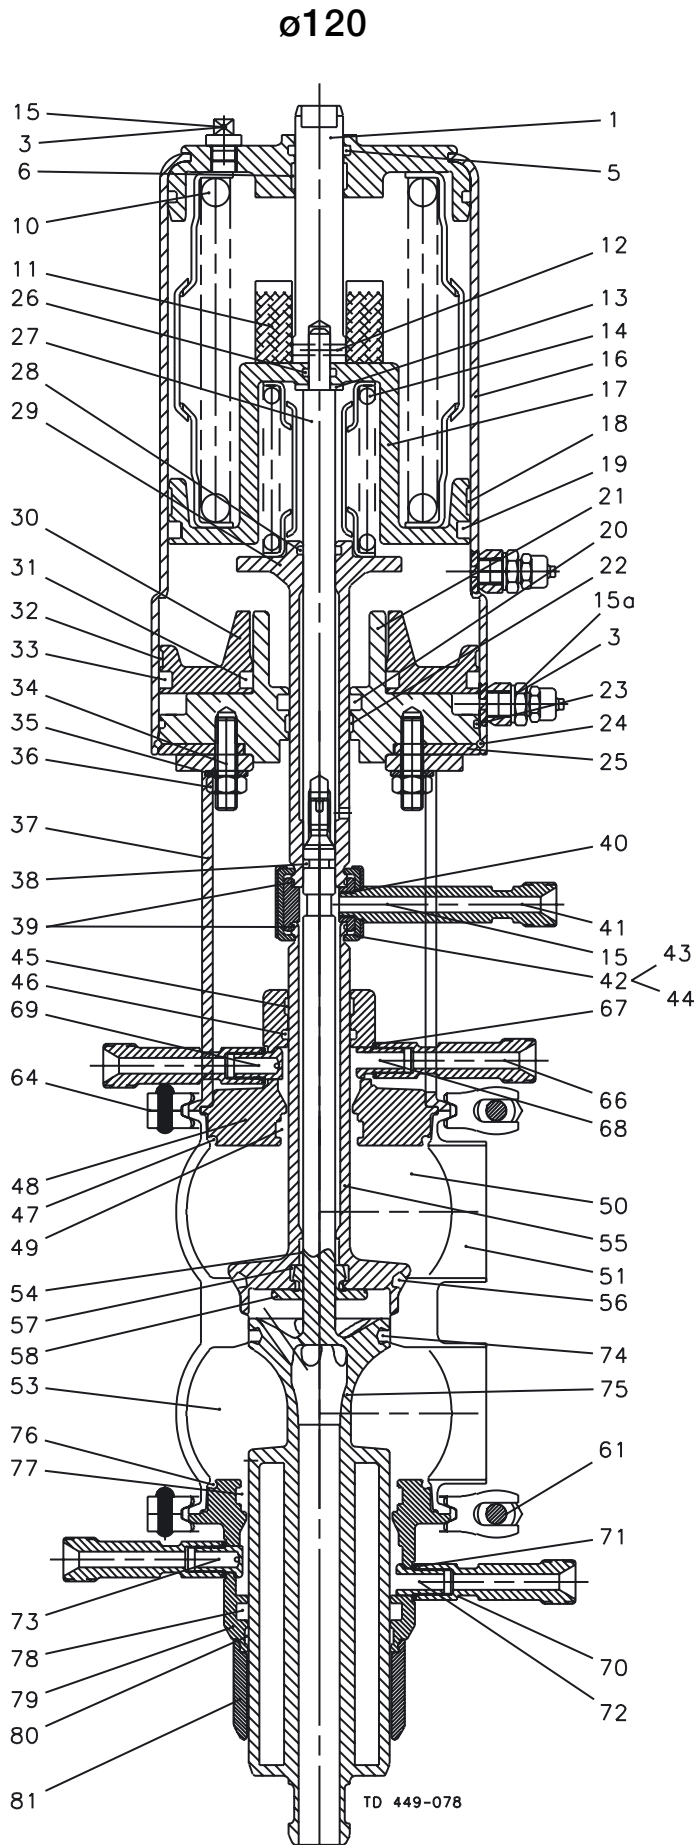

Unique
Sanitary Mixproof Valve

4

Wear Parts for Standard Valves

Serial numbers above 1030000 - manufactured after 1. October 2003

Pos.	Qty.	Denomination	1½"	2" Sch. 5 2"
38	1	O-ring, EPDM	9611-99-3555	9611-99-3555
39	2	O-ring, EPDM	9611-99-3492	9611-99-3492
40	1	O-ring, EPDM	9611-99-3119	9611-99-3119
46	1	O-ring, EPDM for Plug Set-up 1,3,5,7	9611-99-3655	9611-99-3653
	1	O-ring, EPDM for Plug Set-up 2,4,6,8	9611-99-3655	9611-99-3650
47	1	O-ring, EPDM	9611-99-3628	9611-99-3632
	1	O-ring, NBR	9611-99-3629	9611-99-3633
	1	O-ring, FPM	9611-99-3630	9611-99-3634
	1	O-ring, HNBR	9611-99-3631	9611-99-3635
49	1	Lip seal, EPDM for Plug Set-up 1,3,5,7,9,11,13,15	9613-0085-16	9613-0085-01
	1	Lip seal, NBR for Plug Set-up 1,3,5,7,9,11,13,15	9613-0085-17	9613-0085-02
	1	Lip seal, FPM for Plug Set-up 1,3,5,7,9,11,13,15	9613-0085-18	9613-0085-03
	1	Lip seal; HNBR for Plug Set-up 1,3,5,7,9,11,13,15	9613-0085-19	9613-0085-04
	1	Lip seal, EPDM for Plug Set-up 2,4,6,8,10,12,14,16	9613-0085-16	9613-0085-21
	1	Lip seal, NBR for Plug Set-up 2,4,6,8,10,12,14,16	9613-0085-17	9613-0085-22
	1	Lip seal, FPM for Plug Set-up 2,4,6,8,10,12,14,16	9613-0085-18	9613-0085-23
	1	Lip seal; HNBR for Plug Set-up 2,4,6,8,10,12,14,16	9613-0085-19	9613-0085-24
56	1	Seal ring, EPDM	9613-0086-06	9613-0086-06
	1	Seal ring, NBR	9613-0332-14	9613-0332-14
	1	Seal ring, FPM	9613-0086-14	9613-0086-14
	1	Seal ring, HNBR	9613-0086-05	9613-0086-05
57	1	Lip seal, EPDM	9613-0087-06	9613-0087-06
	1	Lip seal, NBR	9613-0087-07	9613-0087-07
	1	Lip seal, FPM	9613-0087-08	9613-0087-08
	1	Lip seal; HNBR	9613-0087-09	9613-0087-09
58	1	Spray nozzle, PVDF	9613-0088-01	9613-0088-01
67	2	O-ring, EPDM	9611-99-3119	9611-99-3119
71	2	O-ring, EPDM	9611-99-3119	9611-99-3119
74	1	Seal ring, EPDM	9613-0331-06	9613-0331-06
	1	Seal ring, NBR	9613-0331-14	9613-0331-14
	1	Seal ring, FPM	9613-0331-05	9613-0331-05
	1	Seal ring, HNBR	9613-0089-05	9613-0089-05
76	1	O-ring, EPDM	9611-99-3628	9611-99-3632
	1	O-ring, NBR	9611-99-3629	9611-99-3633
	1	O-ring, FPM	9611-99-3630	9611-99-3634
	1	O-ring, HNBR	9611-99-3631	9611-99-3635
77	1	Lip seal, EPDM for Plug Set-up 1,2,7,8,9,10,15,16	9613-0085-16	9613-0085-01
	1	Lip seal, NBR for Plug Set-up 1,2,7,8,9,10,15,16	9613-0085-17	9613-0085-02
	1	Lip seal, FPM for Plug Set-up 1,2,7,8,9,10,15,16	9613-0085-18	9613-0085-03
	1	Lip seal; HNBR for Plug Set-up 1,2,7,8,9,10,15,16	9613-0085-19	9613-0085-04
	1	Lip seal, EPDM for Plug Set-up 3,4,5,6,11,12,13,14	9613-0085-16	9613-0085-21
	1	Lip seal, NBR for Plug Set-up 3,4,5,6,11,12,13,14	9613-0085-17	9613-0085-22
	1	Lip seal, FPM for Plug Set-up 3,4,5,6,11,12,13,14	9613-0085-18	9613-0085-23
	1	Lip seal; HNBR for Plug Set-up 3,4,5,6,11,12,13,14	9613-0085-19	9613-0085-24
78	1	O-ring, EPDM for Plug Set-up 7,8,15,16	9611-99-3655	9611-99-3653
	1	O-ring, EPDM for Plug Set-up 5,6,13,14	9611-99-3655	9611-99-3650
Extra parts if clamped valve body				
52	1	O-ring, EPDM	9611-99-3628	9611-99-3632
	1	O-ring, NBR	9611-99-3629	9611-99-3633
	1	O-ring, FPM	9611-99-3630	9611-99-3634
	1	O-ring, HNBR	9611-99-3631	9611-99-3635

900-199/4

CSI

CONTACT CSI FOR MORE INFORMATION | CSIDESIGNS.COM | SALES@CSIDESIGNS.COM | 417.831.1411