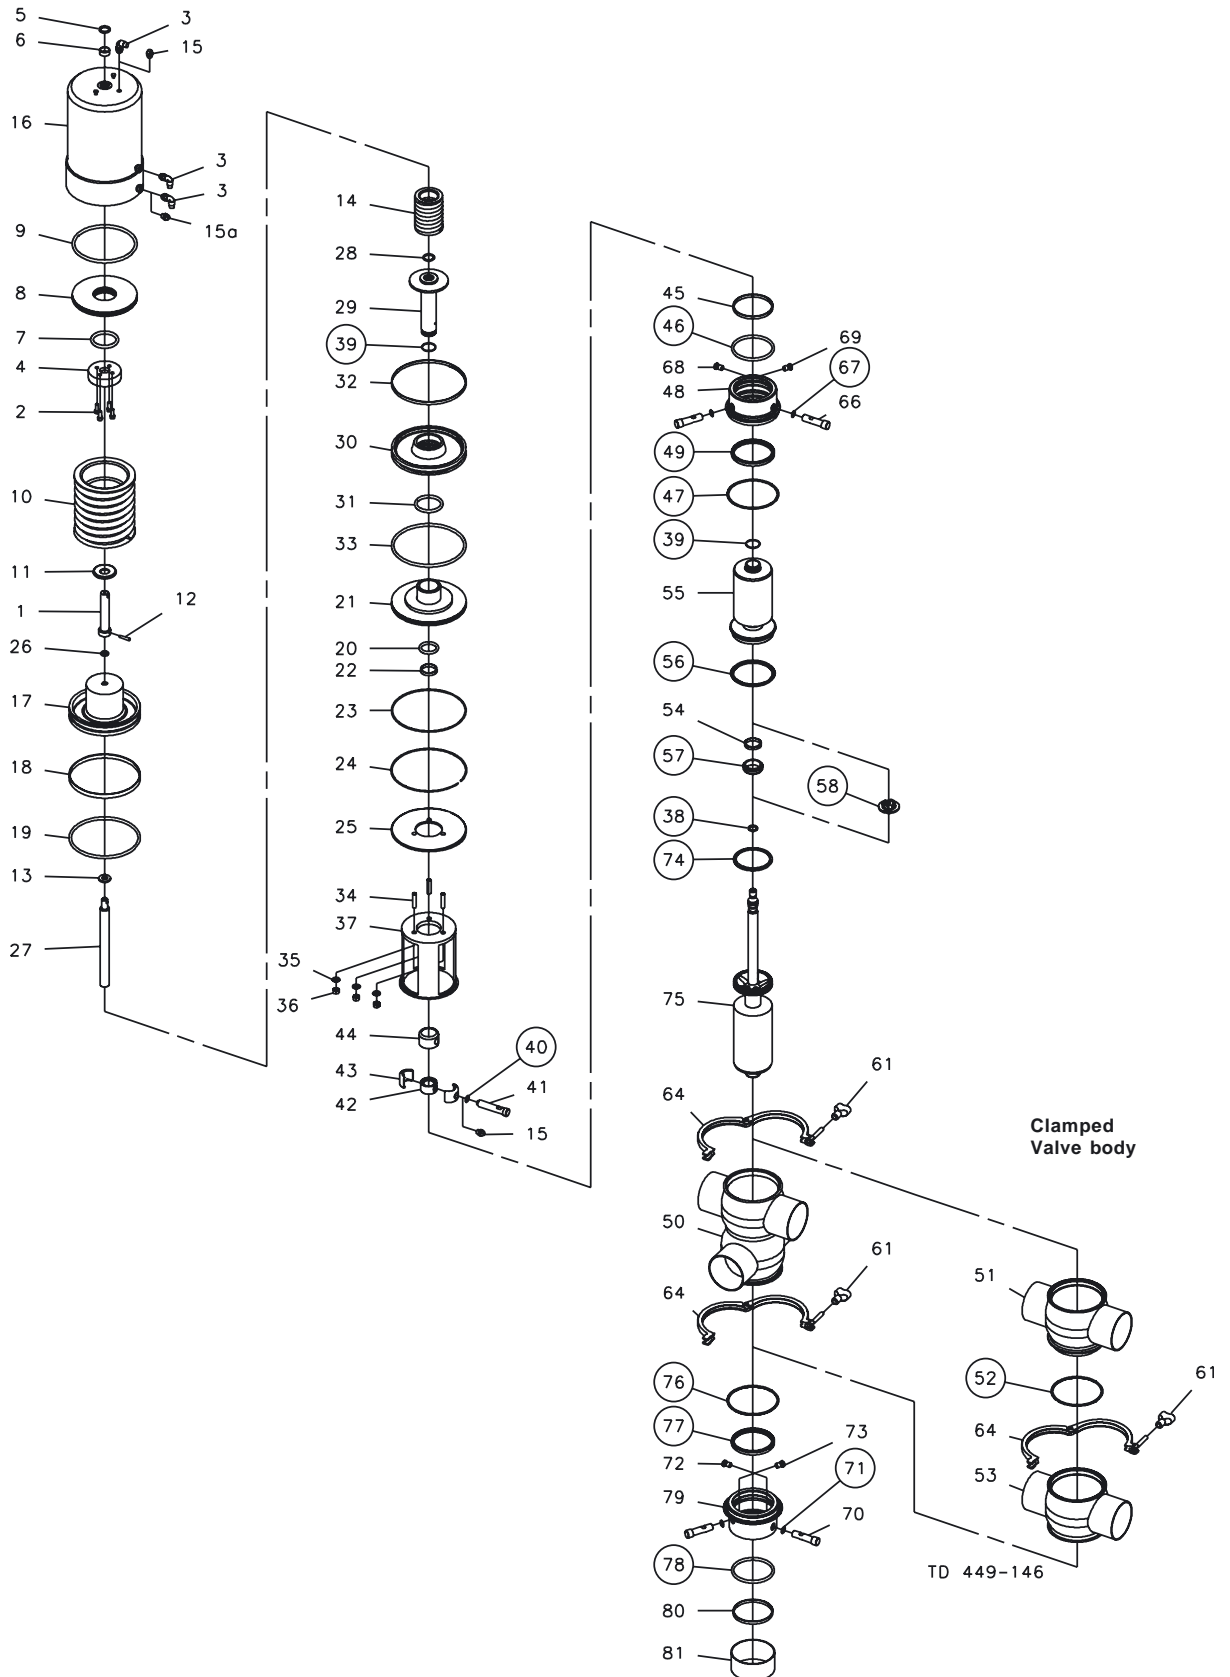

Unique Exploded drawing

16

○ = Wear parts

Unique Sanitary Mixproof Valve

Parts for Standard Valves

Serial numbers above 1030000 - manufactured after 1. October 2003