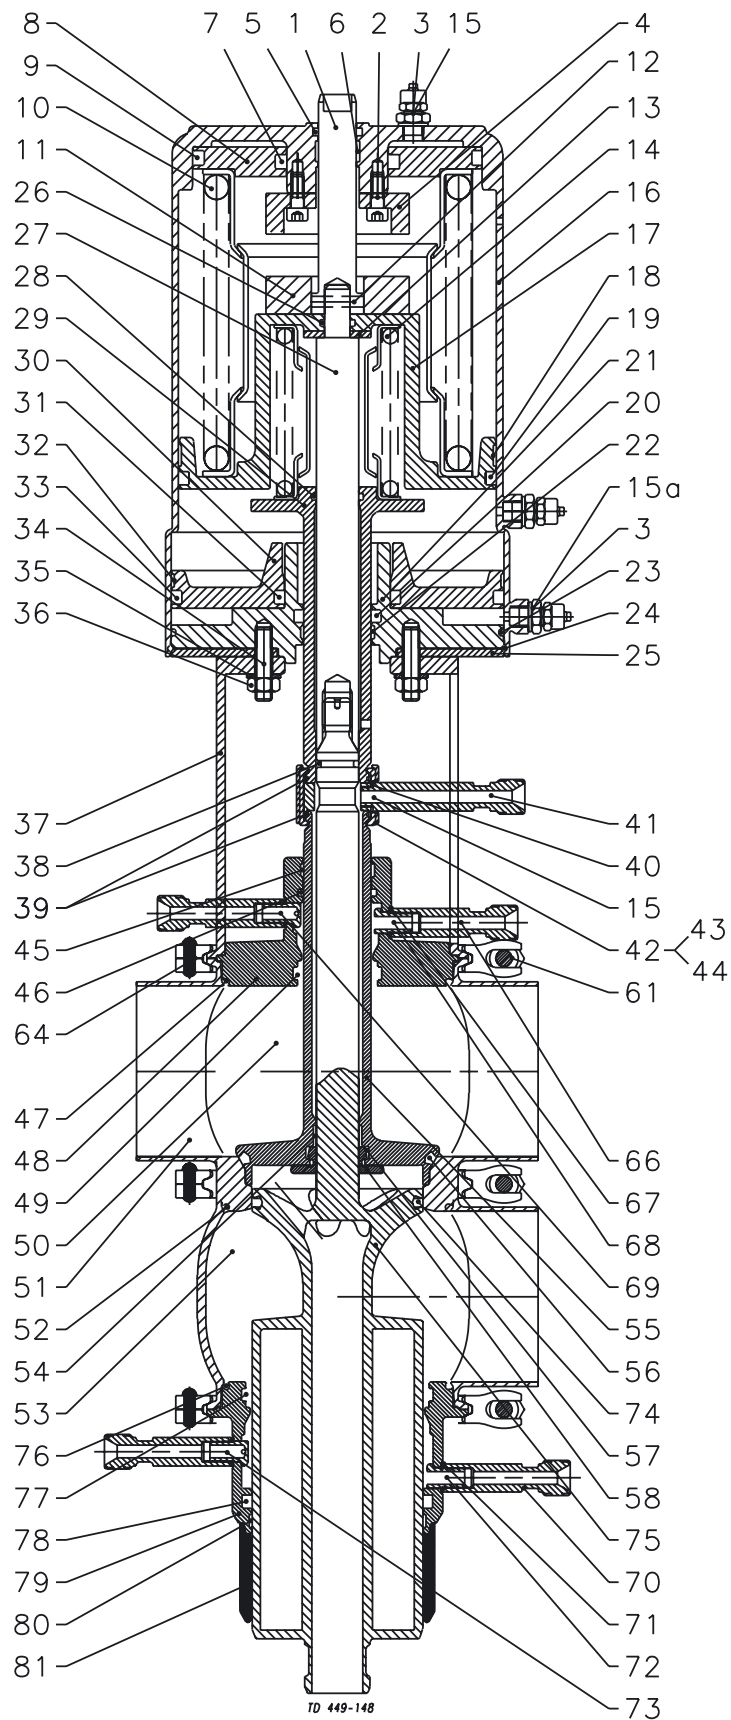

Pos.	Qty.	Denomination	2½" 3" Sch. 5 3"	4" Sch. 5 4"	Sch. 5 5" Sch. 5 6"
38	1	O-ring, EPDM	9611-99-3572	9611-99-3572	9611-99-3572
39	2	O-ring, EPDM	9611-99-3492	9611-99-3493	9611-99-3493
40	1	O-ring, EPDM	9611-99-3119	9611-99-3119	9611-99-3119
46	1	O-ring, EPDM for Plug Set-up 1,3,5,7	9611-99-3654	9611-99-3654	9611-99-3654
	1	O-ring, EPDM for Plug Set-up 2,4,6,8	9611-99-3651	9611-99-3652	9611-99-3652
47	1	O-ring, EPDM	9611-99-3636	9611-99-3640	9611-99-3644
	1	O-ring, NBR	9611-99-3637	9611-99-3641	9611-99-3645
	1	O-ring, FPM	9611-99-3638	9611-99-3642	9611-99-3646
	1	O-ring, HNBR	9611-99-3639	9611-99-3643	9611-99-3647
49	1	Lip seal, EPDM for Plug Set-up 1,3,5,7,9,11,13,15	9613-0085-11	9613-0085-11	9613-0085-11
	1	Lip seal, NBR for Plug Set-up 1,3,5,7,9,11,13,15	9613-0085-12	9613-0085-12	9613-0085-12
	1	Lip seal, FPM for Plug Set-up 1,3,5,7,9,11,13,15	9613-0085-13	9613-0085-13	9613-0085-13
	1	Lip seal; HNBR for Plug Set-up 1,3,5,7,9,11,13,15	9613-0085-14	9613-0085-14	9613-0085-14
	1	Lip seal, EPDM for Plug Set-up 2,4,6,8,10,12,14,16	9613-0085-26	9613-0085-31	9613-0085-31
	1	Lip seal, NBR for Plug Set-up 2,4,6,8,10,12,14,16	9613-0085-27	9613-0085-32	9613-0085-32
	1	Lip seal, FPM for Plug Set-up 2,4,6,8,10,12,14,16	9613-0085-28	9613-0085-33	9613-0085-33
	1	Lip seal; HNBR for Plug Set-up 2,4,6,8,10,12,14,16	9613-0085-29	9613-0085-34	9613-0085-34
56	1	Seal ring, EPDM	9613-0086-09	9613-0086-12	9613-0086-12
	1	Seal ring, NBR	9613-0332-15	9613-0332-16	9613-0332-16
	1	Seal ring, FPM	9613-0086-15	9613-0086-16	9613-0086-16
	1	Seal ring, HNBR	9613-0086-08	9613-0086-11	9613-0086-11
57	1	Lip seal, EPDM	9613-0087-11	9613-0087-11	9613-0087-11
	1	Lip seal, NBR	9613-0087-12	9613-0087-12	9613-0087-12
	1	Lip seal, FPM	9613-0087-13	9613-0087-13	9613-0087-13
	1	Lip seal; HNBR	9613-0087-14	9613-0087-14	9613-0087-14
58	1	Spray nozzle, PVDF	9613-0148-01	9613-0148-01	9613-0148-01
67	2	O-ring, EPDM	9611-99-3119	9611-99-3119	9611-99-3119
71	2	O-ring, EPDM	9611-99-3119	9611-99-3119	9611-99-3119
74	1	Seal ring, EPDM	9613-0331-09	9613-0331-12	9613-0331-12
	1	Seal ring, NBR	9613-0331-15	9613-0331-16	9613-0331-16
	1	Seal ring, FPM	9613-0331-08	9613-0331-11	9613-0331-11
	1	Seal ring, HNBR	9613-0089-08	9613-0089-11	9613-0089-11
76	1	O-ring, EPDM	9611-99-3636	9611-99-3640	9611-99-3644
	1	O-ring, NBR	9611-99-3637	9611-99-3641	9611-99-3645
	1	O-ring, FPM	9611-99-3638	9611-99-3642	9611-99-3646
	1	O-ring, HNBR	9611-99-3639	9611-99-3643	9611-99-3647
77	1	Lip seal, EPDM for Plug Set-up 1,2,7,8,9,10,15,16	9613-0085-11	9613-0085-11	9613-0085-11
	1	Lip seal, NBR for Plug Set-up 1,2,7,8,9,10,15,16	9613-0085-12	9613-0085-12	9613-0085-12
	1	Lip seal, FPM for Plug Set-up 1,2,7,8,9,10,15,16	9613-0085-13	9613-0085-13	9613-0085-13
	1	Lip seal; HNBR for Plug Set-up 1,2,7,8,9,10,15,16	9613-0085-14	9613-0085-14	9613-0085-14
	1	Lip seal, EPDM for Plug Set-up 3,4,5,6,11,12,13,14	9613-0085-26	9613-0085-31	9613-0085-31
	1	Lip seal, NBR for Plug Set-up 3,4,5,6,11,12,13,14	9613-0085-27	9613-0085-32	9613-0085-32
	1	Lip seal, FPM for Plug Set-up 3,4,5,6,11,12,13,14	9613-0085-28	9613-0085-33	9613-0085-33
	1	Lip seal; HNBR for Plug Set-up 3,4,5,6,11,12,13,14	9613-0085-29	9613-0085-34	9613-0085-34
78	1	O-ring, EPDM for Plug Set-up 7,8,15,16	9611-99-3654	9611-99-3654	9611-99-3654
	1	O-ring, EPDM for Plug Set-up 5,6,13,14	9611-99-3651	9611-99-3652	9611-99-3652
Extra parts if clamped valve body					
52	1	O-ring, EPDM	9611-99-3636	9611-99-3640	9611-99-3644
	1	O-ring, NBR	9611-99-3637	9611-99-3641	9611-99-3645
	1	O-ring, FPM	9611-99-3638	9611-99-3642	9611-99-3646
	1	O-ring, HNBR	9611-99-3639	9611-99-3643	9611-99-3647

Unique
Sanitary Mixproof Valve

ø157/ø186