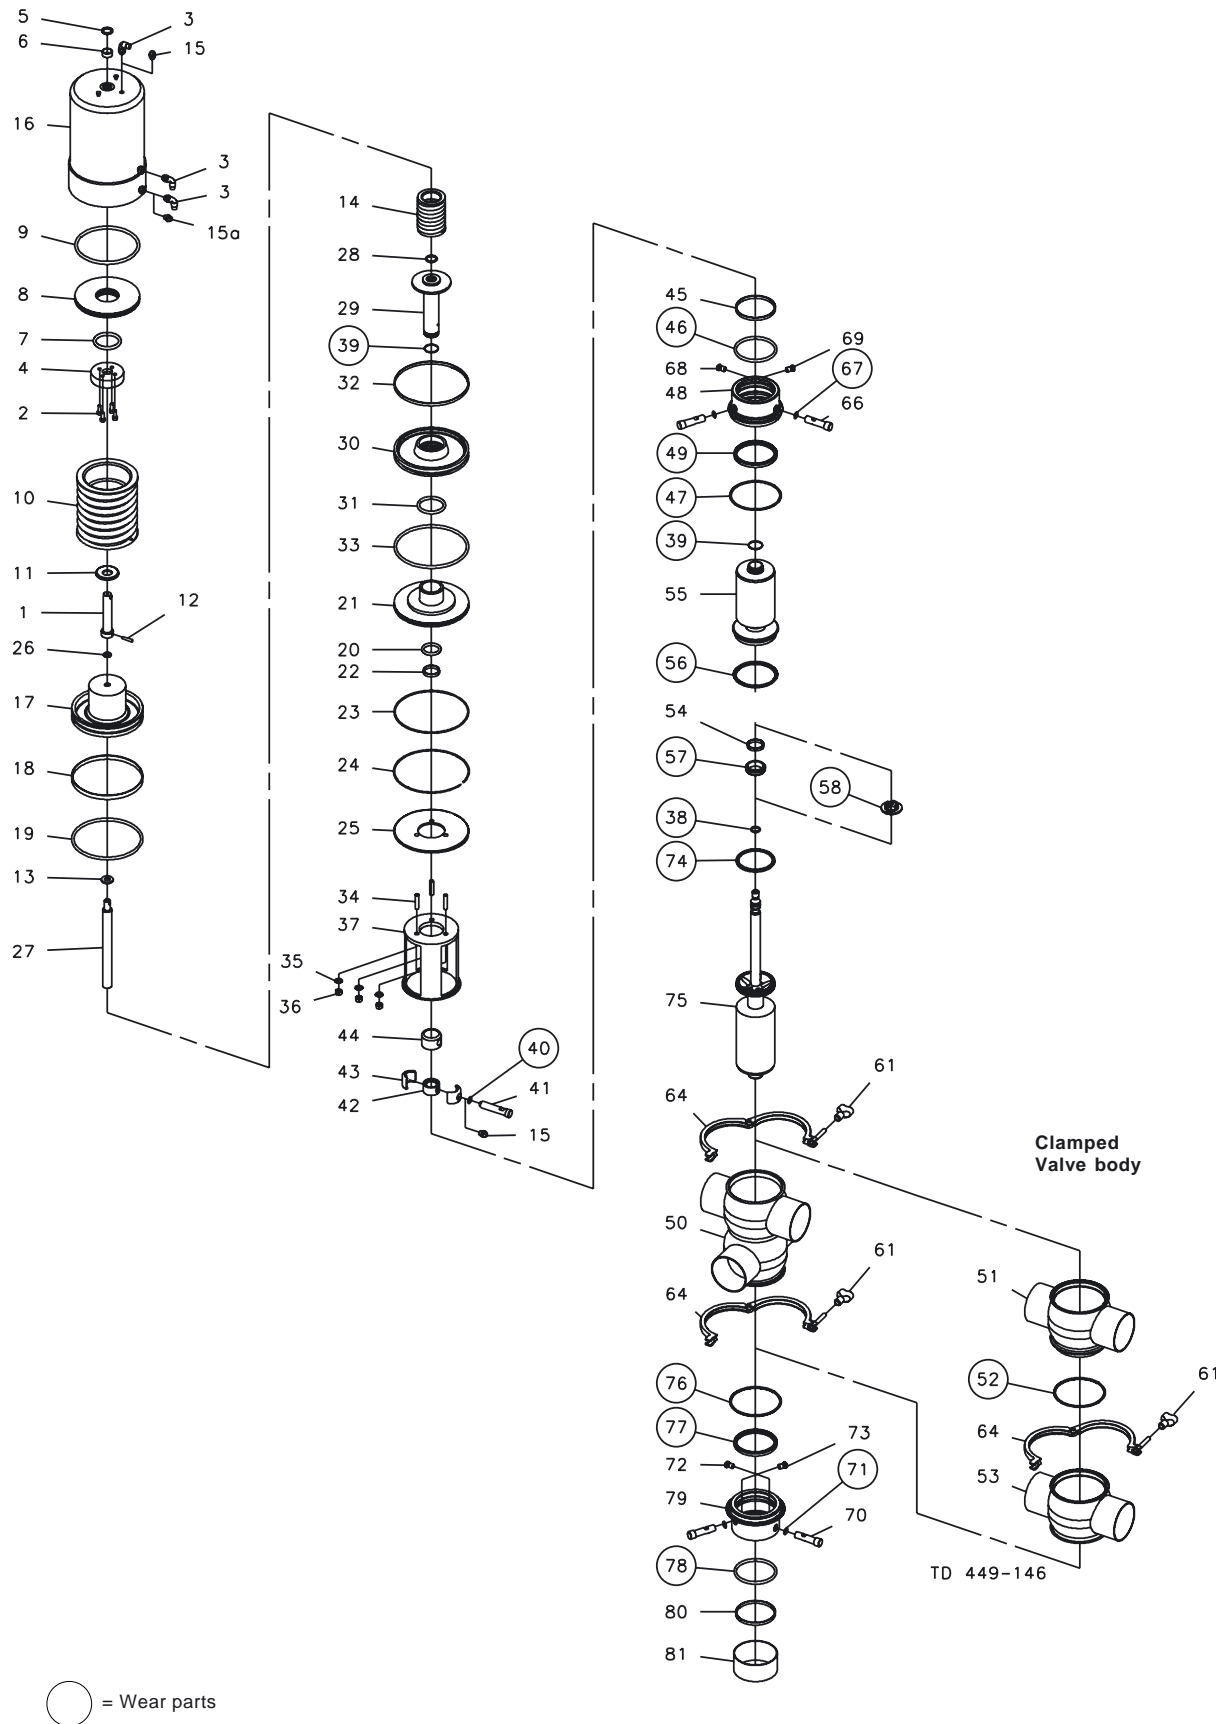

Unique Exploded drawing

12

Unique Sanitary Mixproof Valve

Parts for Standard Valves

Serial numbers above 1030000 - manufactured after 1. October 2003