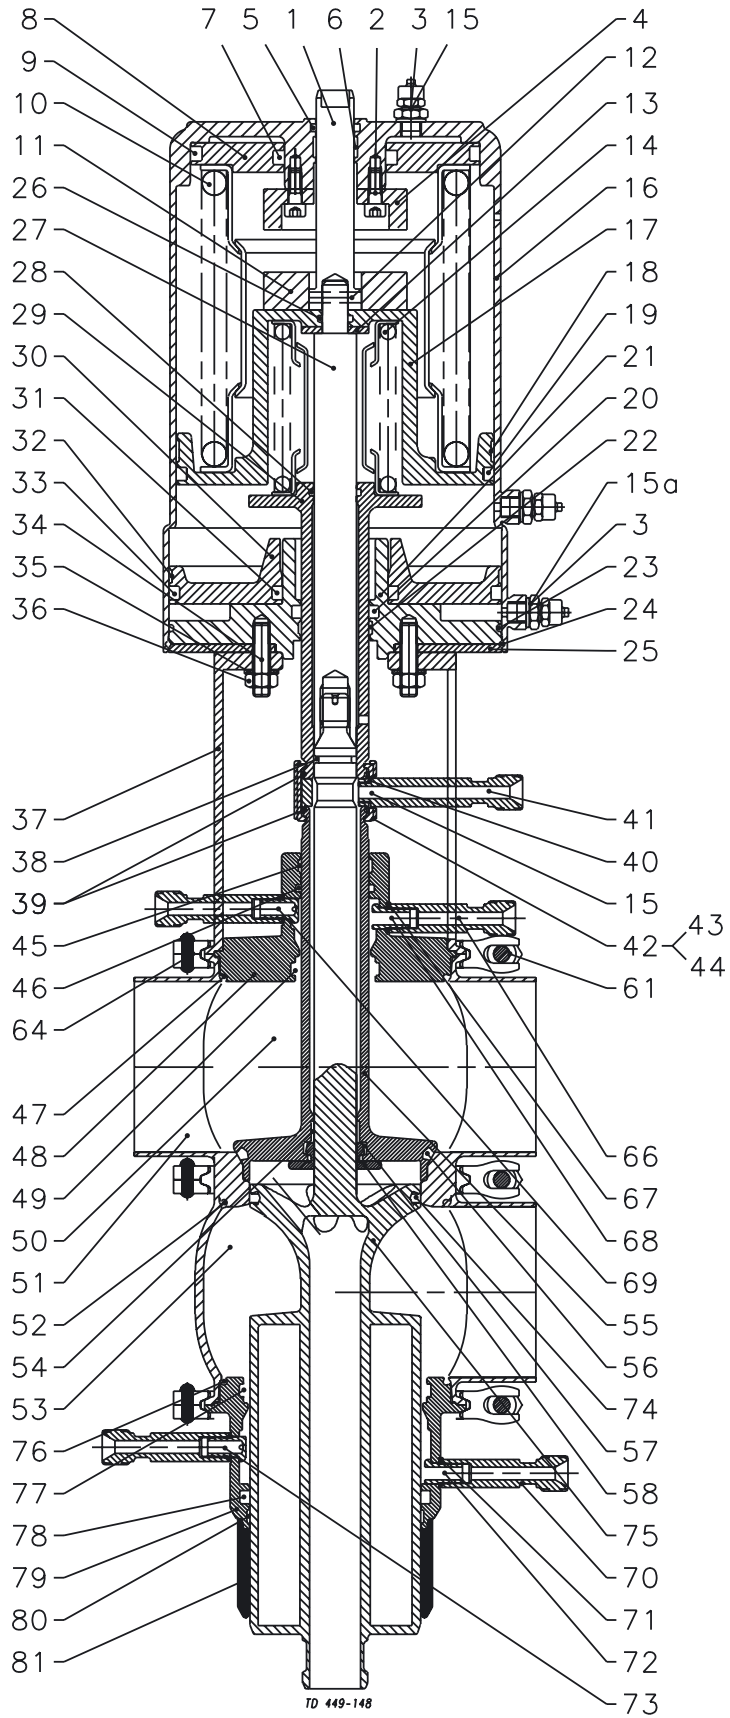

**Unique
Sanitary Mixproof Valve**

ø157/ø186

Unique Sanitary Mixproof Valve

Wear Parts for Standard Valves

Serial numbers below 1030000 - manufactured before 1. October 2003