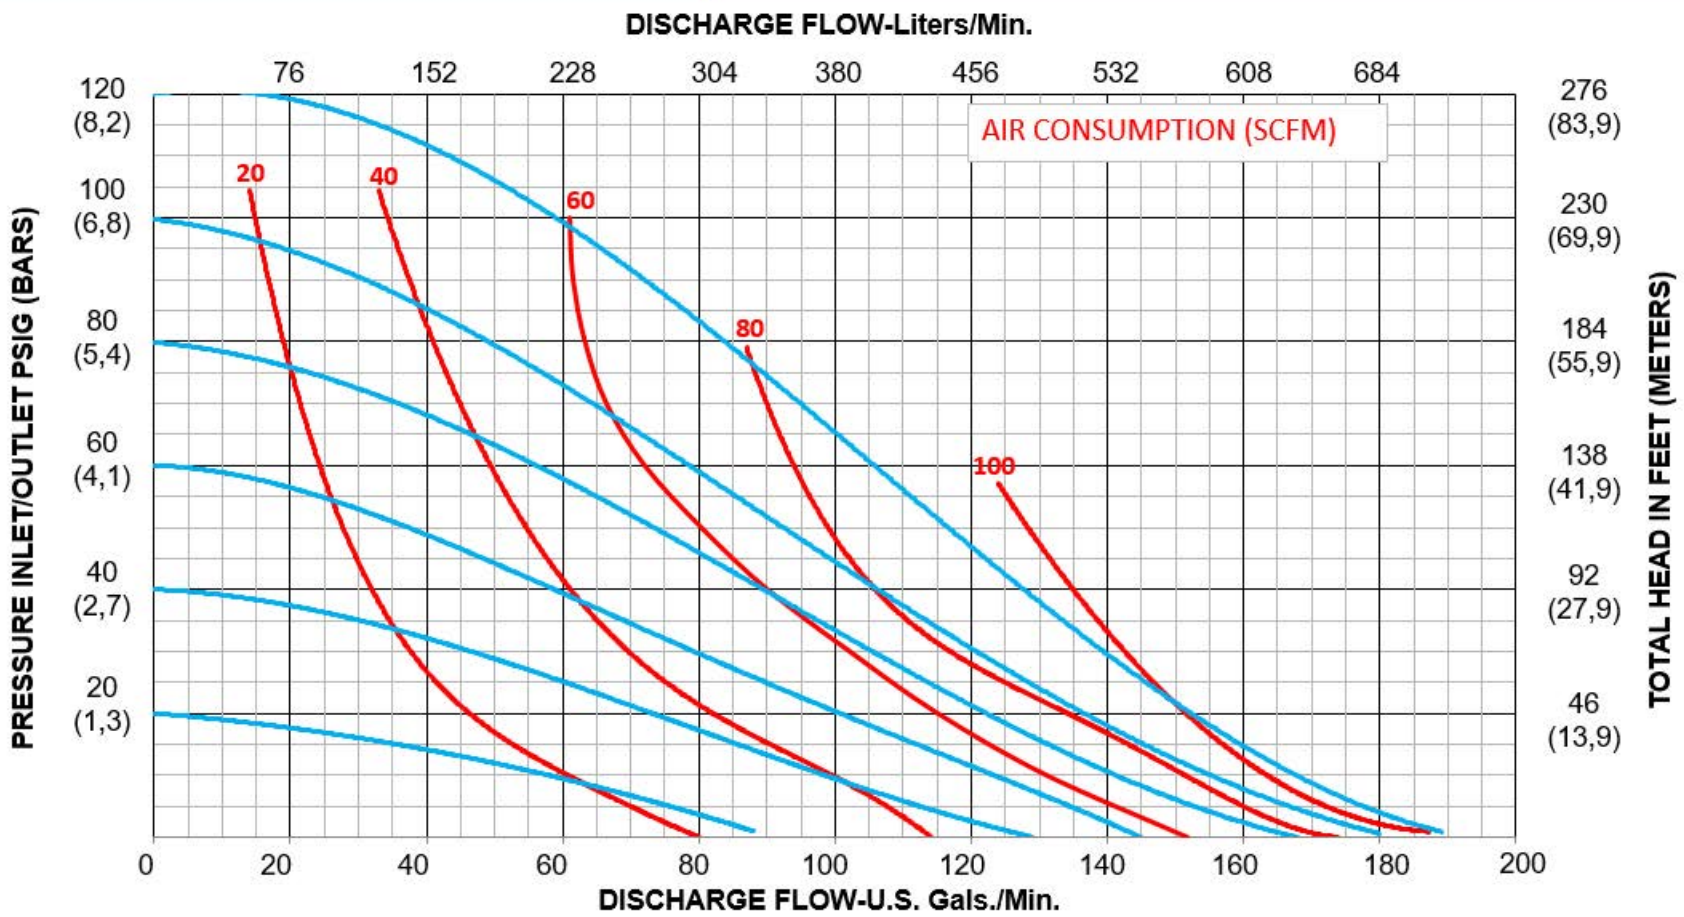

PERFORMANCE CURVE (2" PTFE)

PERFORMANCE CURVE (2" Rubber)

PERFORMANCE CURVE (2" TPE)