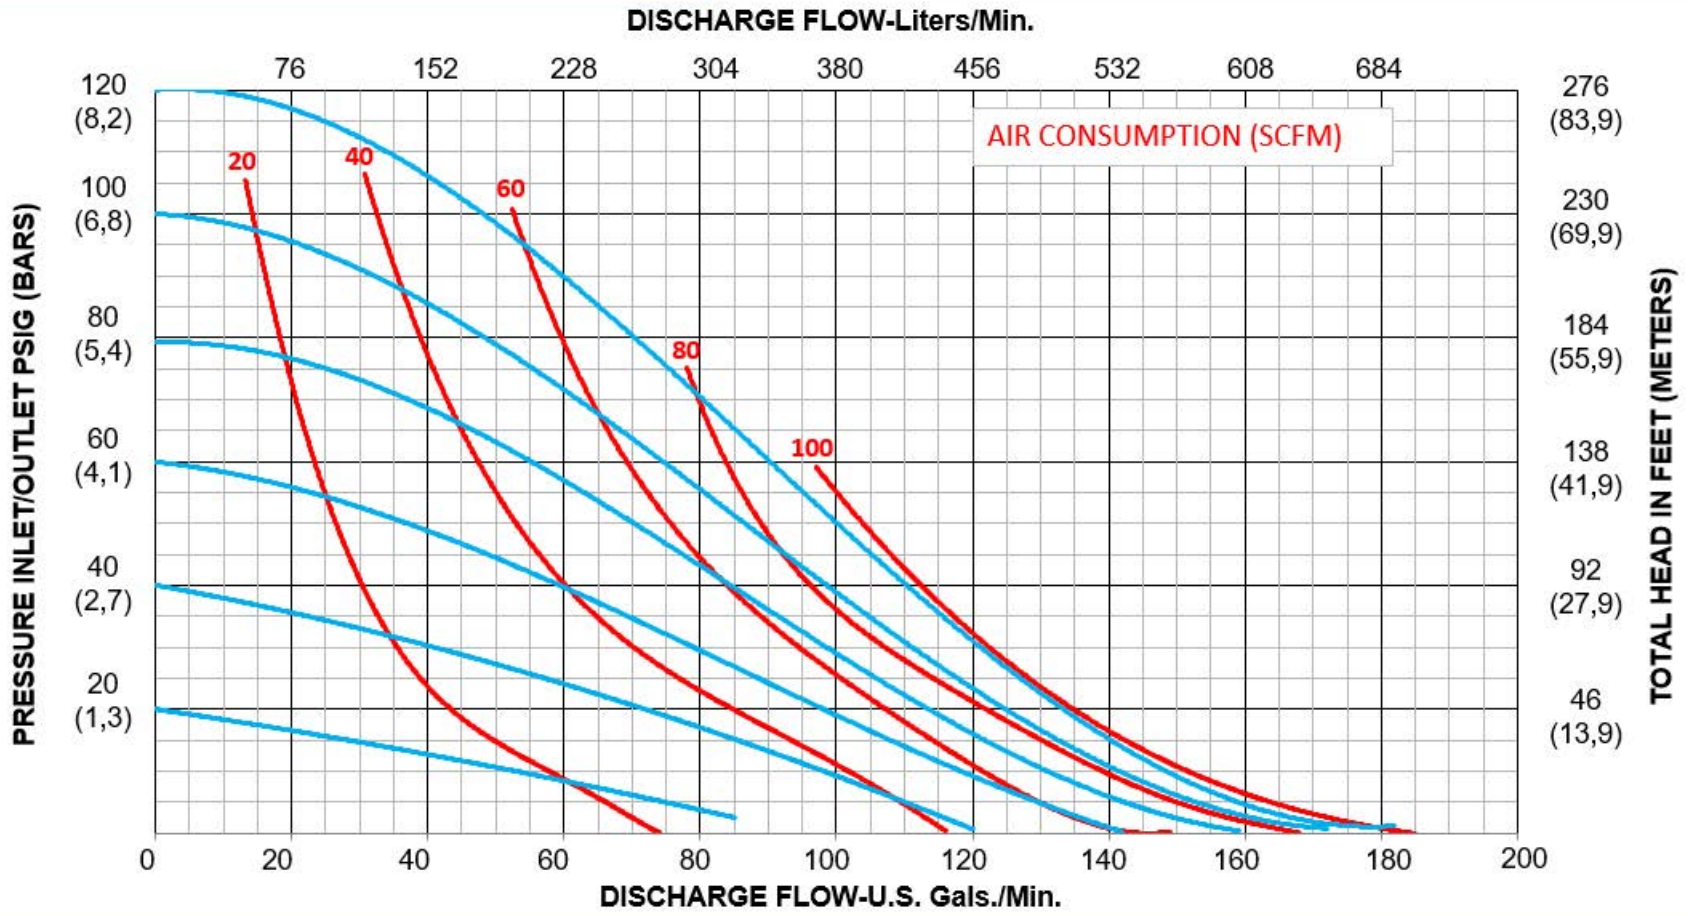

PERFORMANCE CURVE (2" PTFE)

PERFORMANCE CURVE (2" Rubber)

PERFORMANCE CURVE (2" TPE)